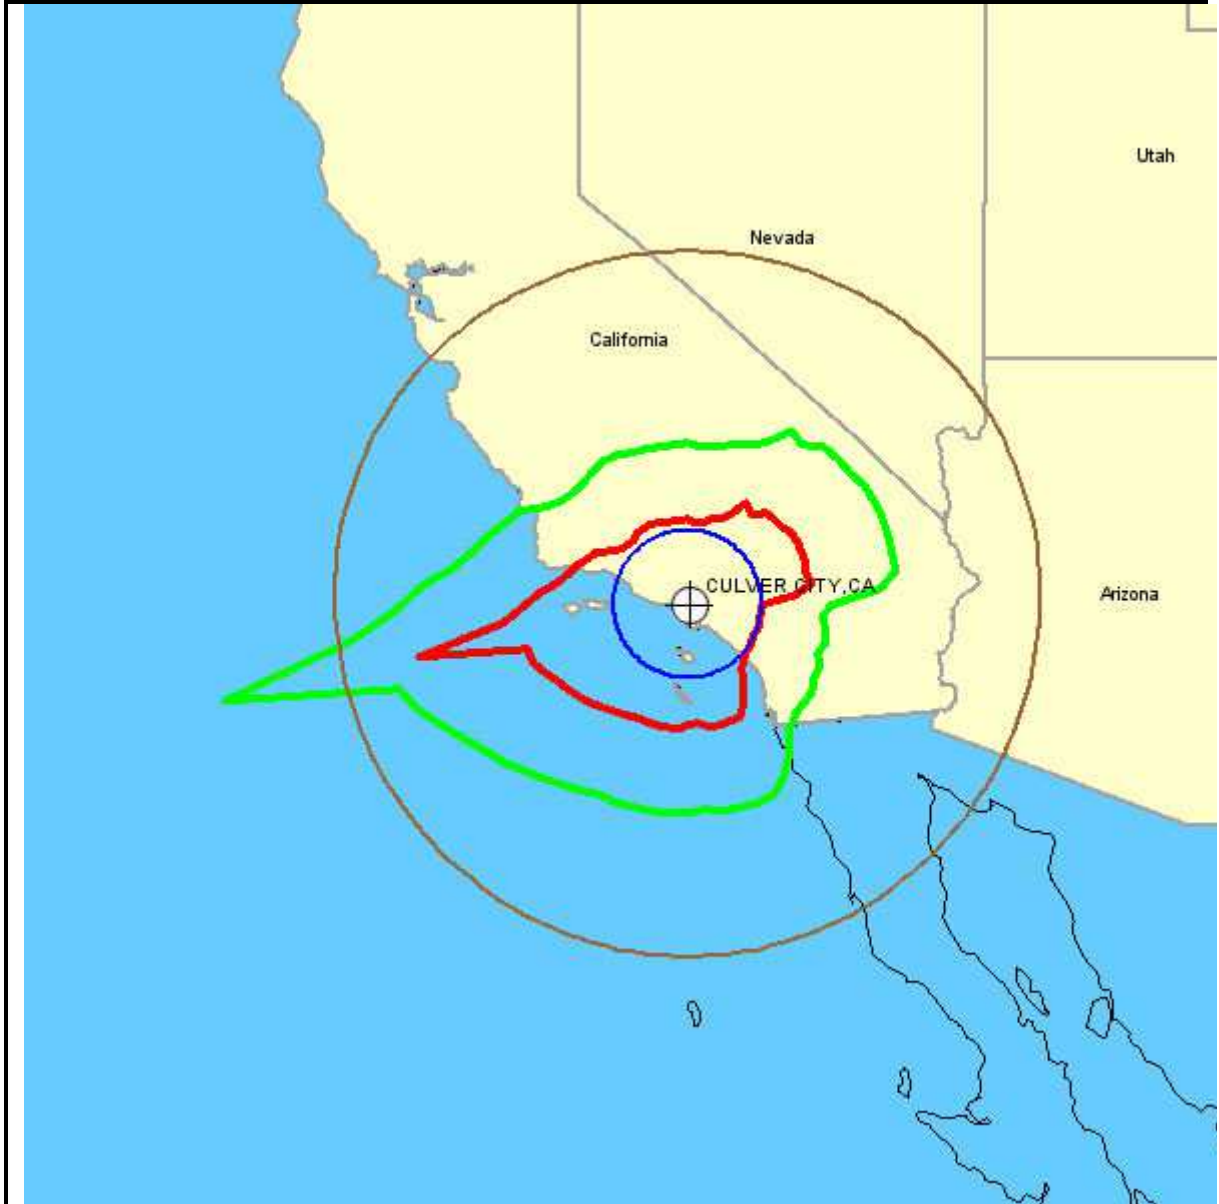

GlobeCast North America Incorporated

Legend:

Scale: 1:10,000,000

Great Circle: 6.1 GHz 

4.0 GHz 

Precipitation Scatter: 6.1 GHz 

4.0 GHz 

Earth Station Site: 