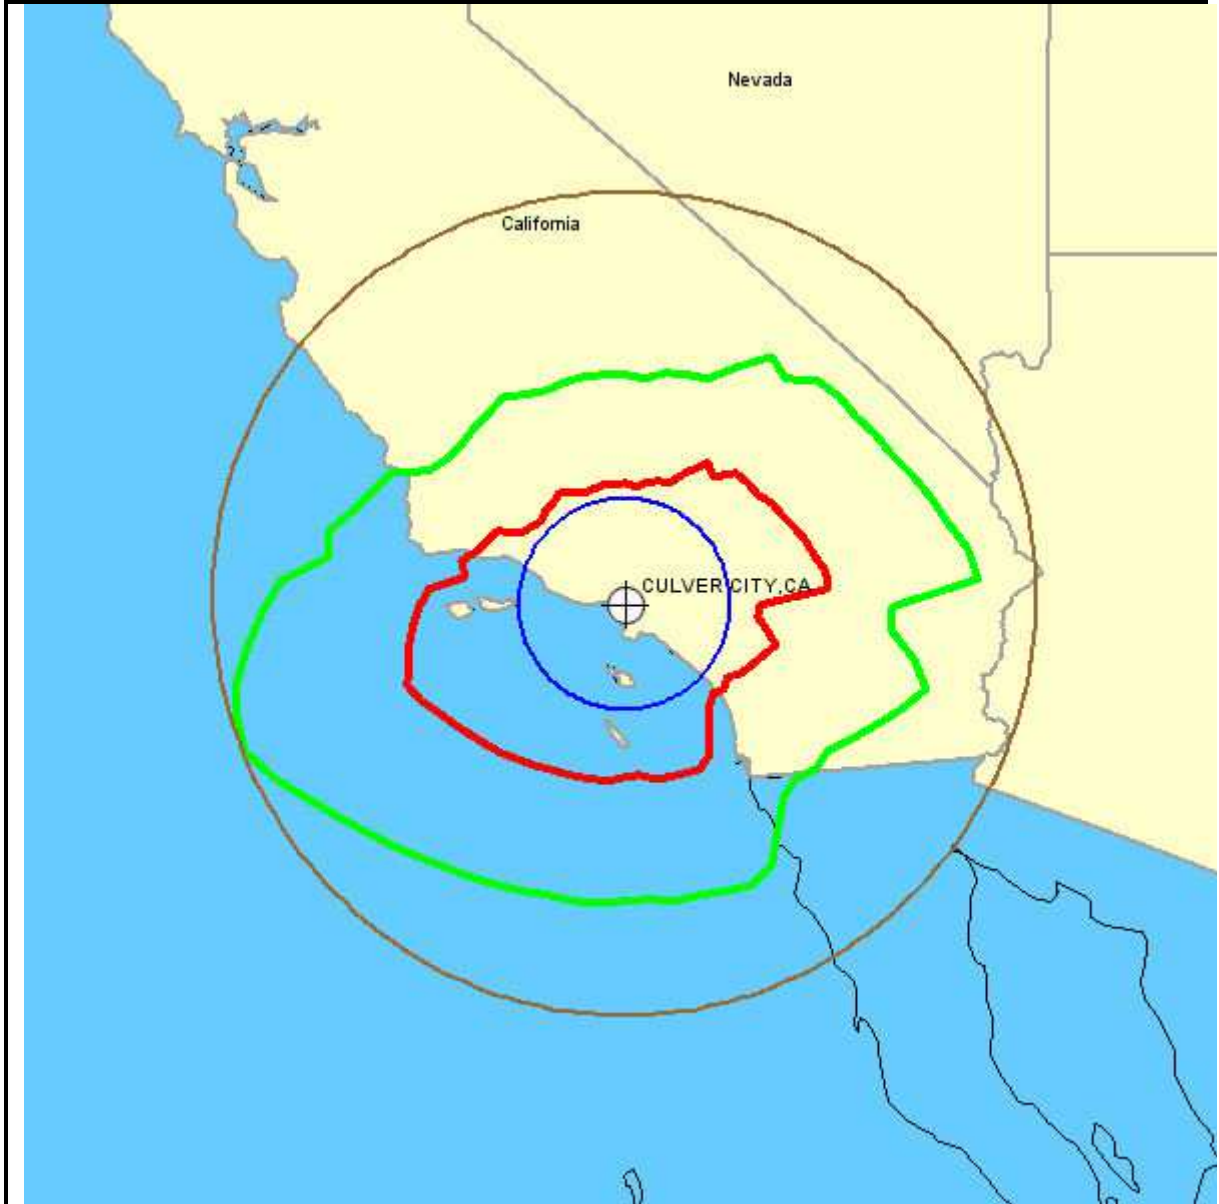

# GlobeCast North America Incorporated

**Legend:**

Scale: 1:7,000,000

Great Circle: 6.1 GHz 

4.0 GHz 

Precipitation Scatter: 6.1 GHz 

4.0 GHz 

Earth Station Site: 