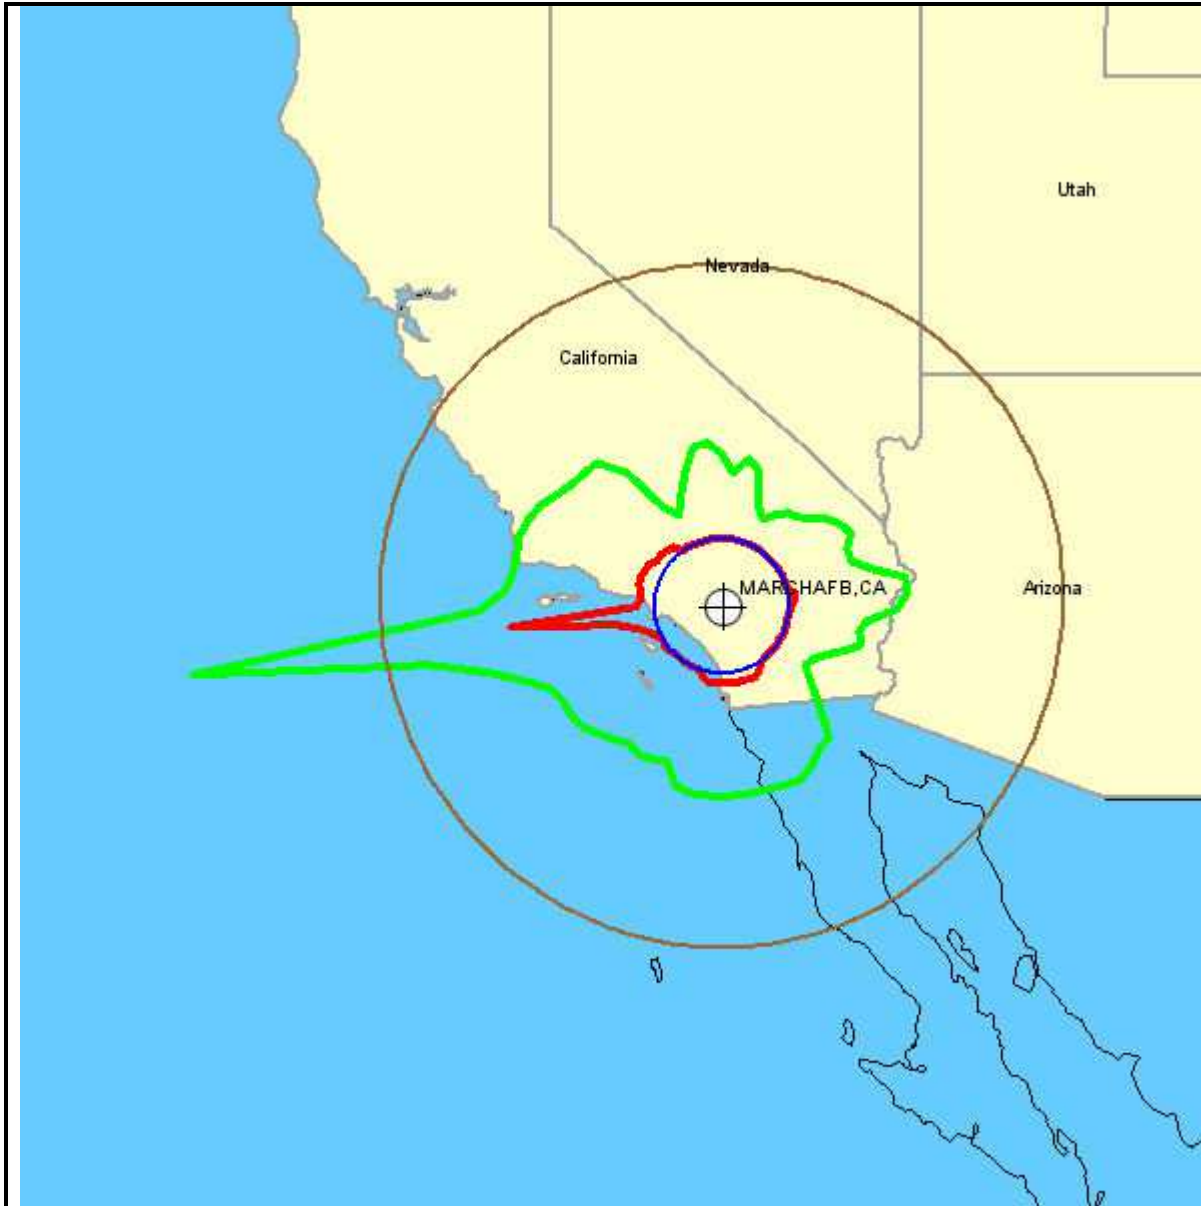

Allen Holdings, Inc

Legend:

Scale: 1:11,000,000

Great Circle: 6.1 GHz 

4.0 GHz 

Precipitation Scatter: 6.1 GHz 

4.0 GHz 

Earth Station Site: 