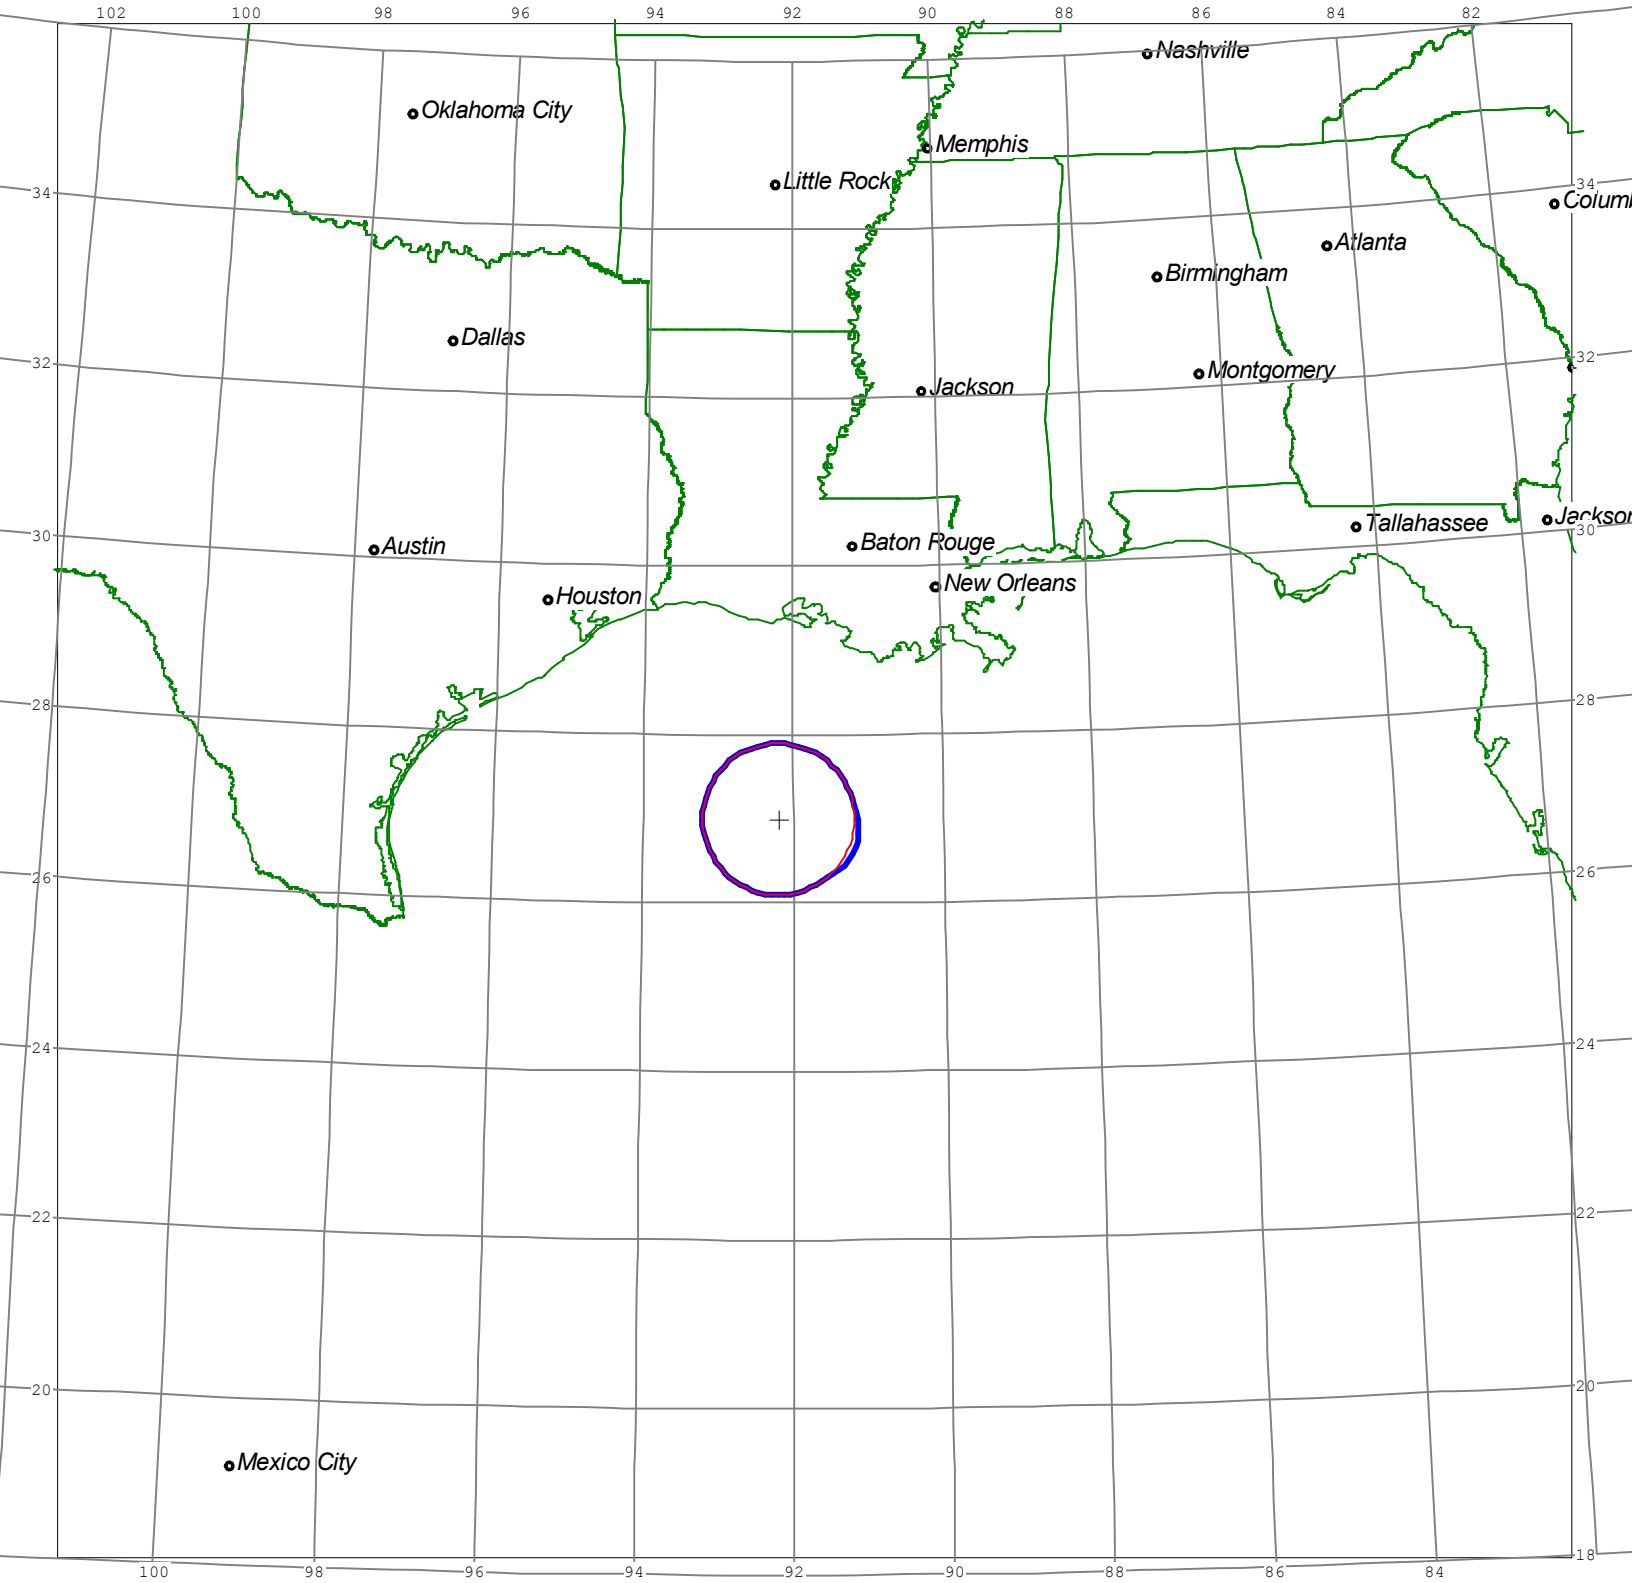

Final Contour & Rain Scatter for Magnolia, GM - Transmit

Final Contour & Rain Scatter for Magnolia, GM - Receive

SCALE - 1:10000000 1 inch = 157.8 miles