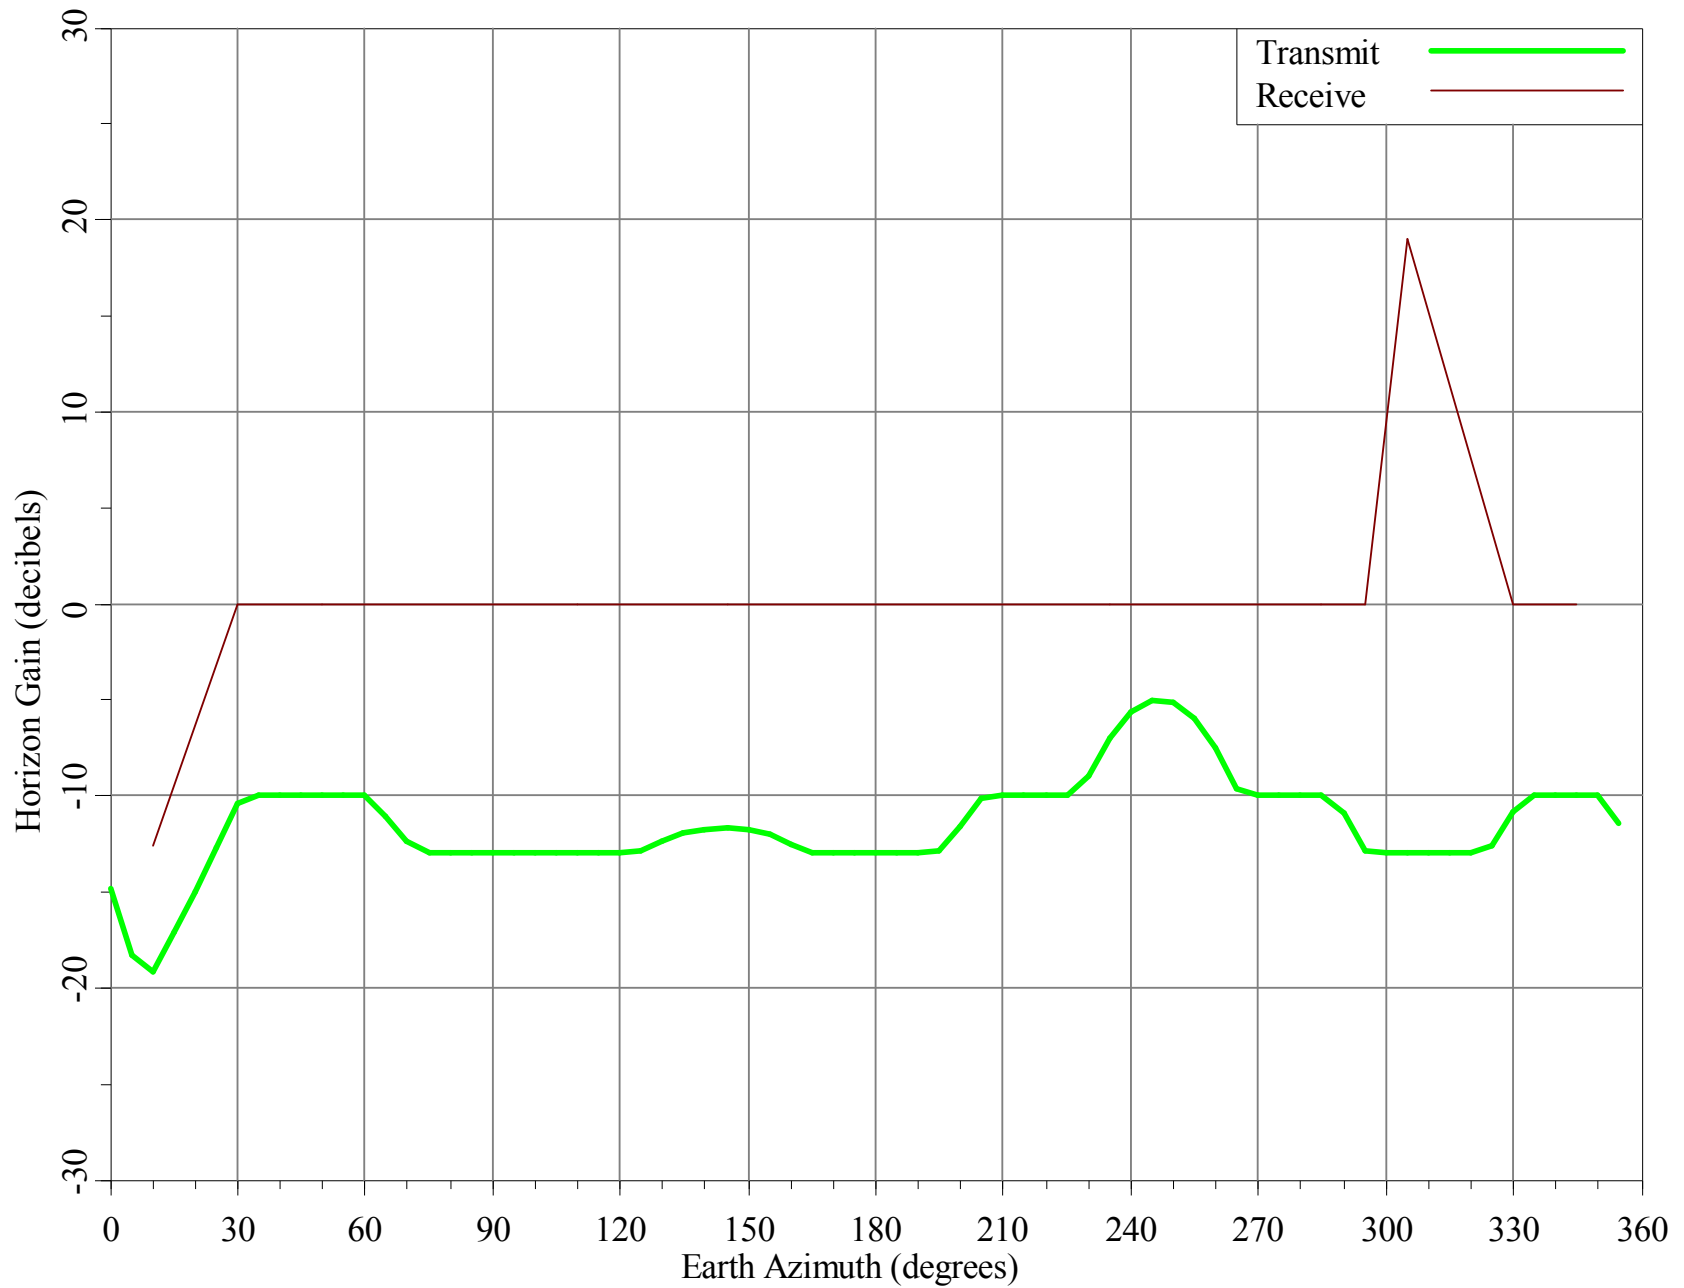

Horizon Gain for Magnolia, GM Micronet Communications, Inc.