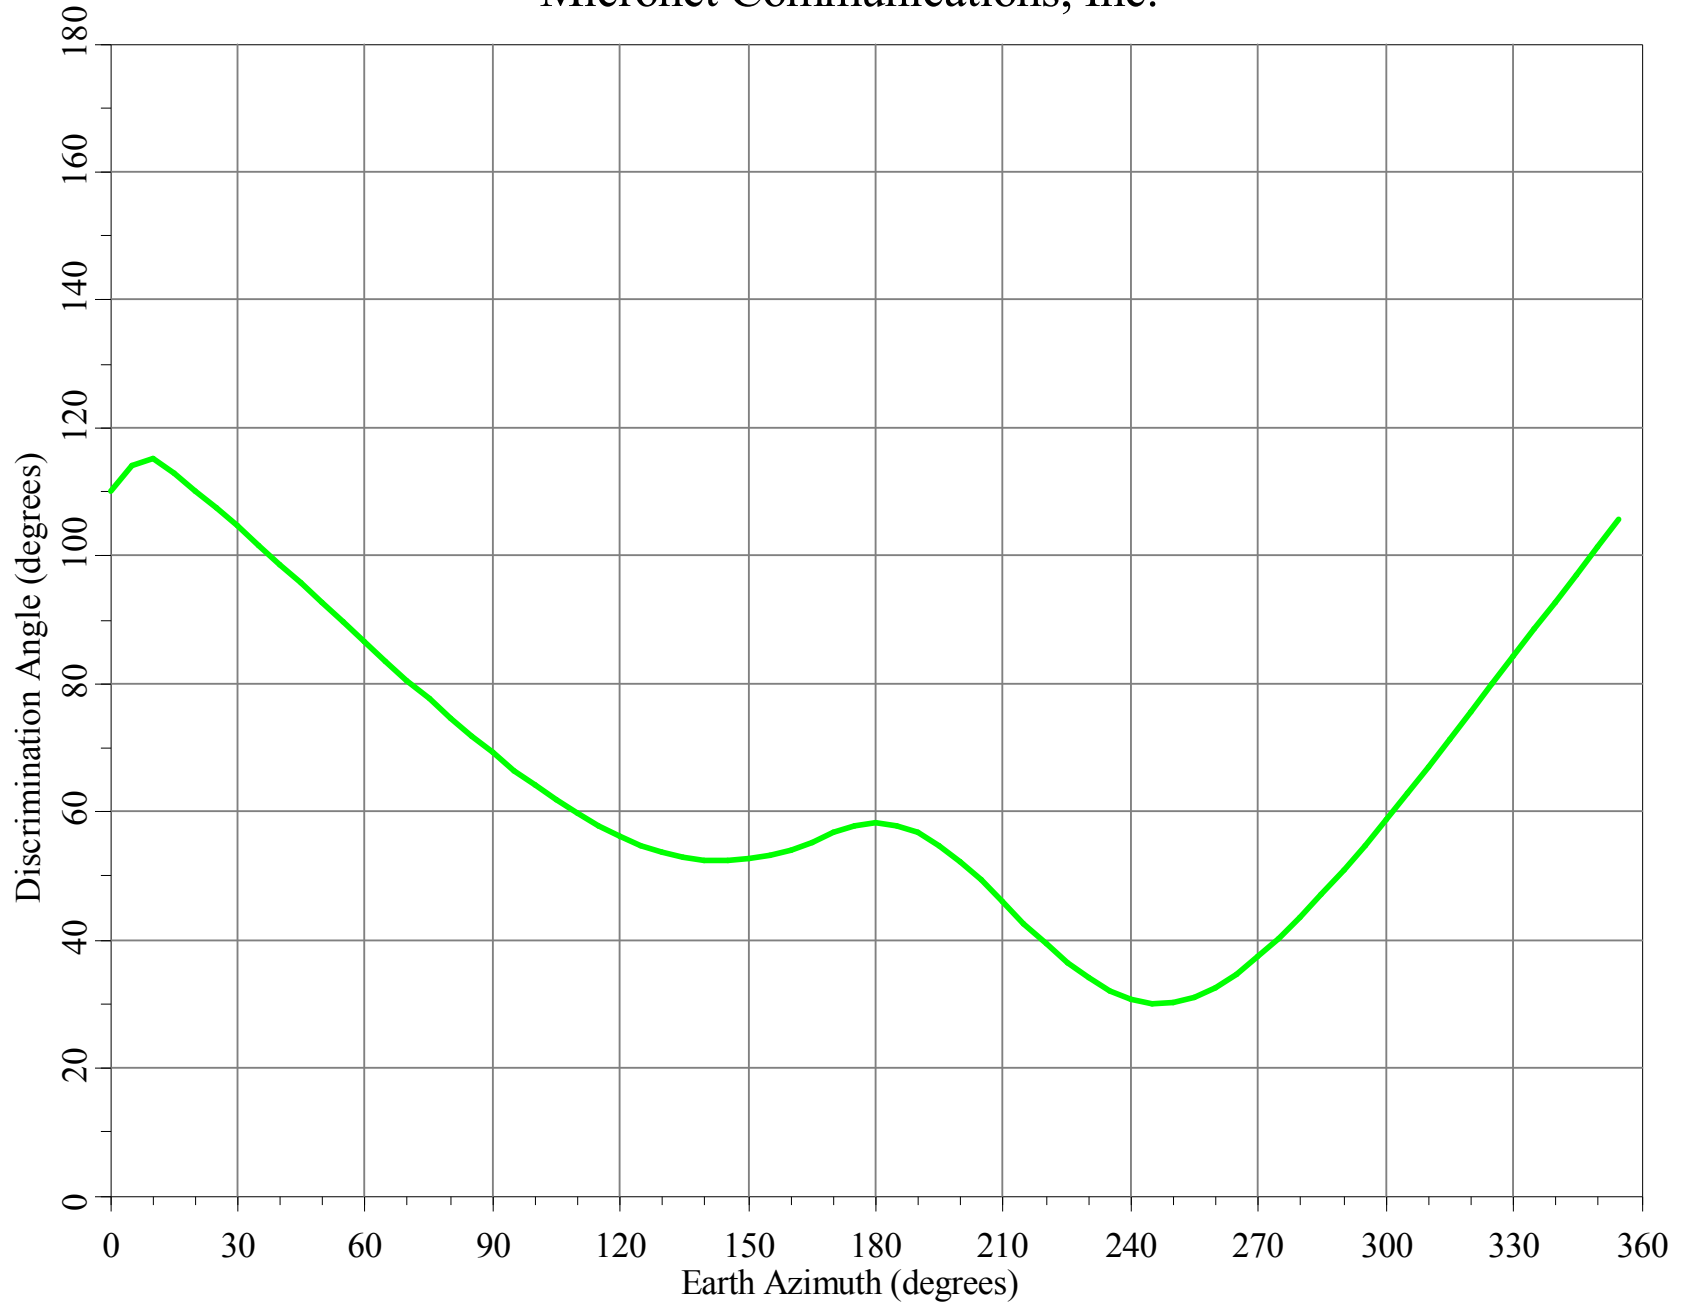

Final Contour & Rain Scatter for Magnolia, GM - Transmit

Final Contour & Rain Scatter for Magnolia, GM - Receive

SCALE - 1:10000000 1 inch = 157.8 miles