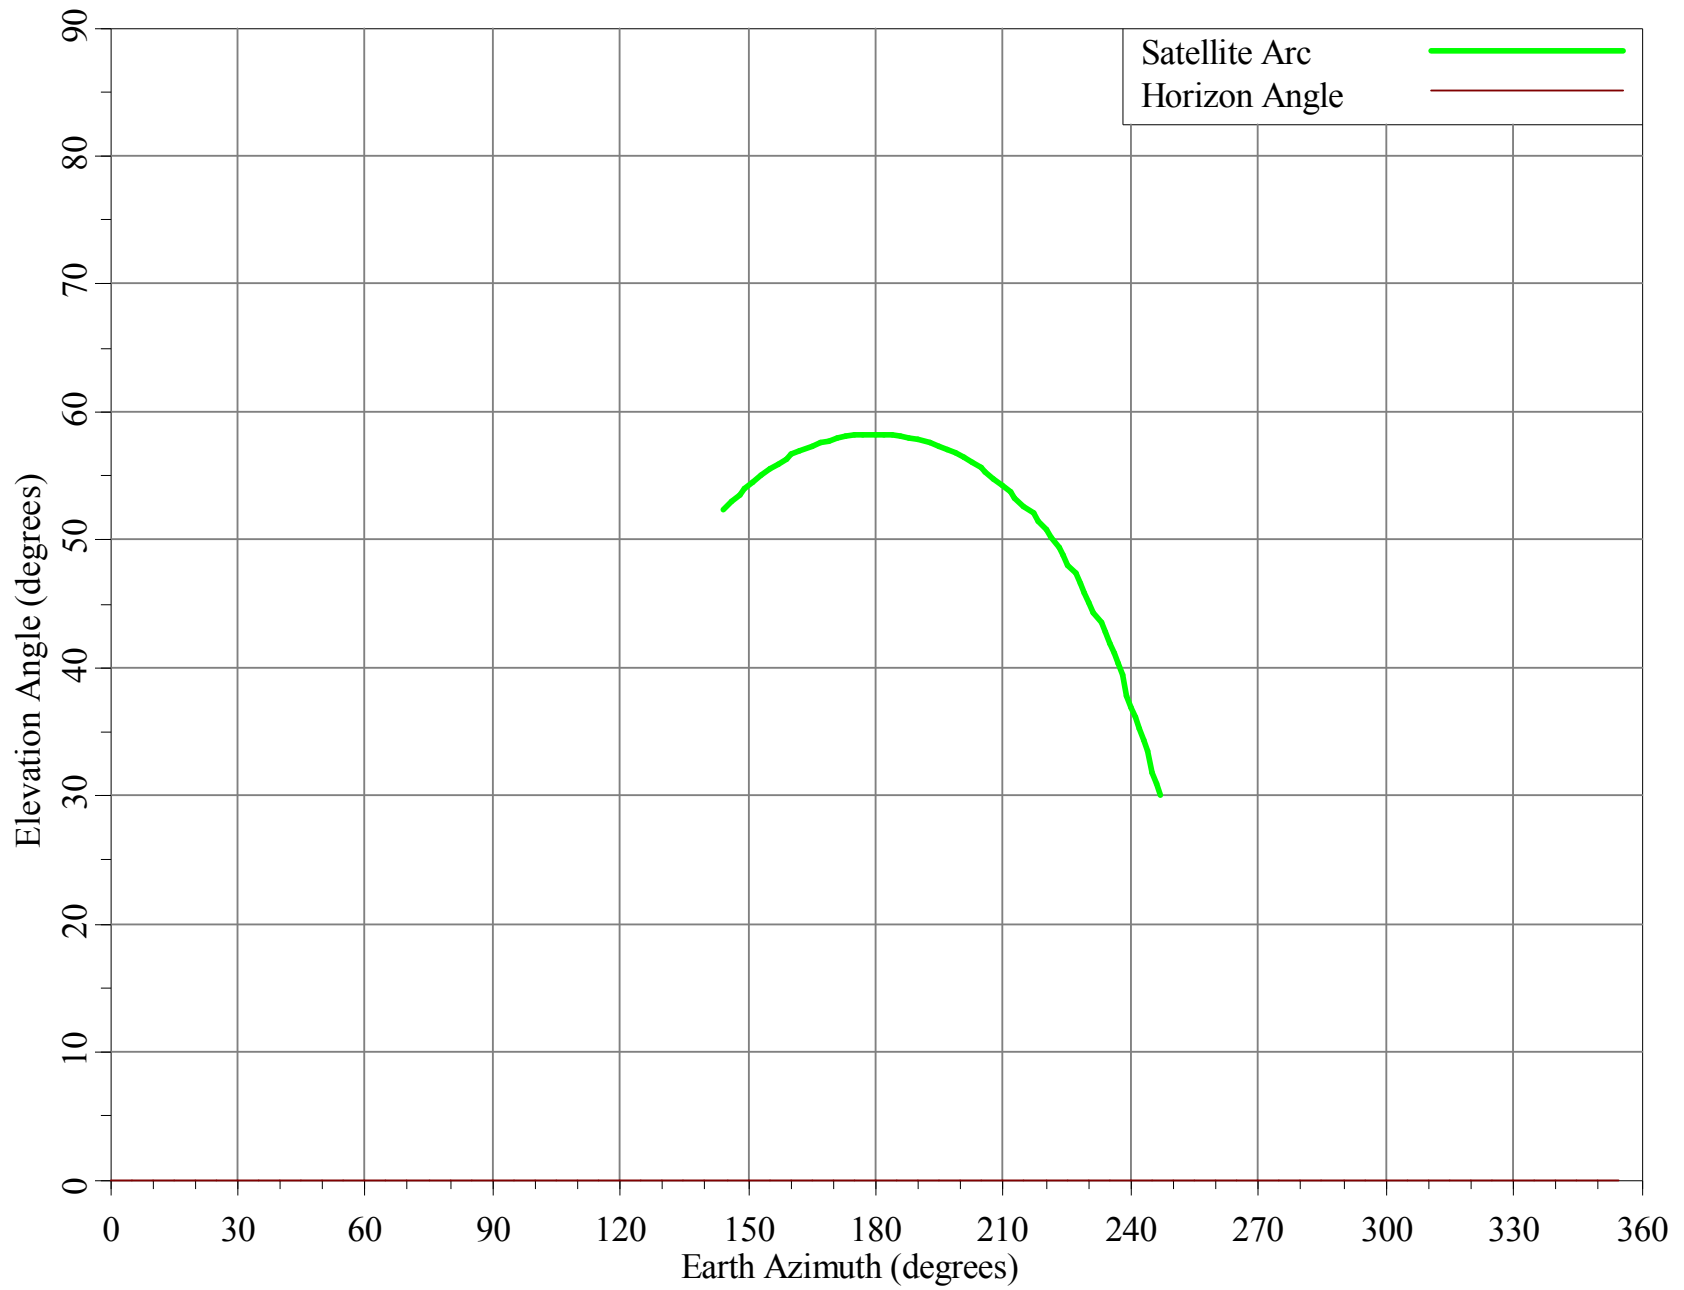

Horizon Angle & Satellite Arc for Magnolia, GM Micronet Communications, Inc.