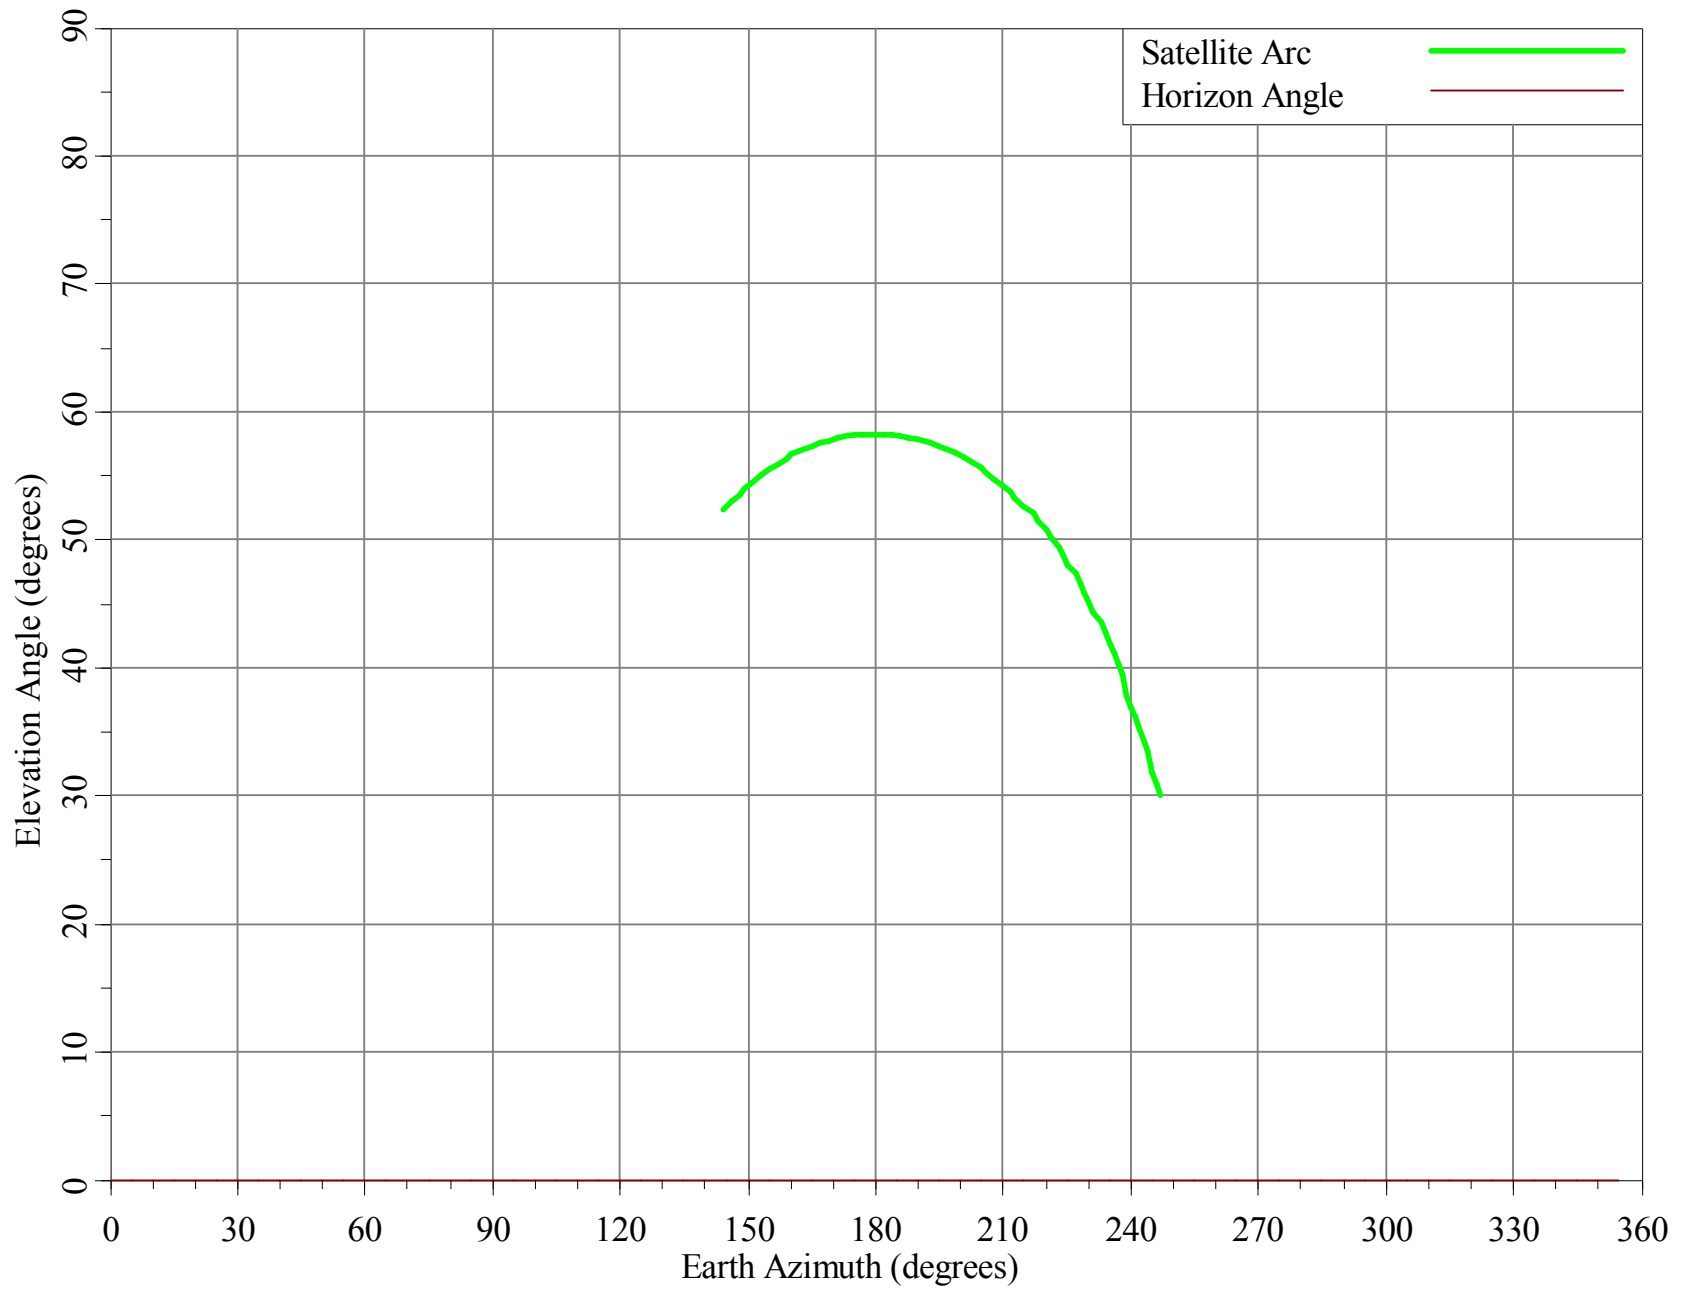

# Horizon Angle & Satellite Arc for Magnolia, GM Micronet Communications, Inc.

# Final Contour & Rain Scatter for Magnolia, GM - Receive

SCALE - 1:10000000 1 inch = 157.8 miles