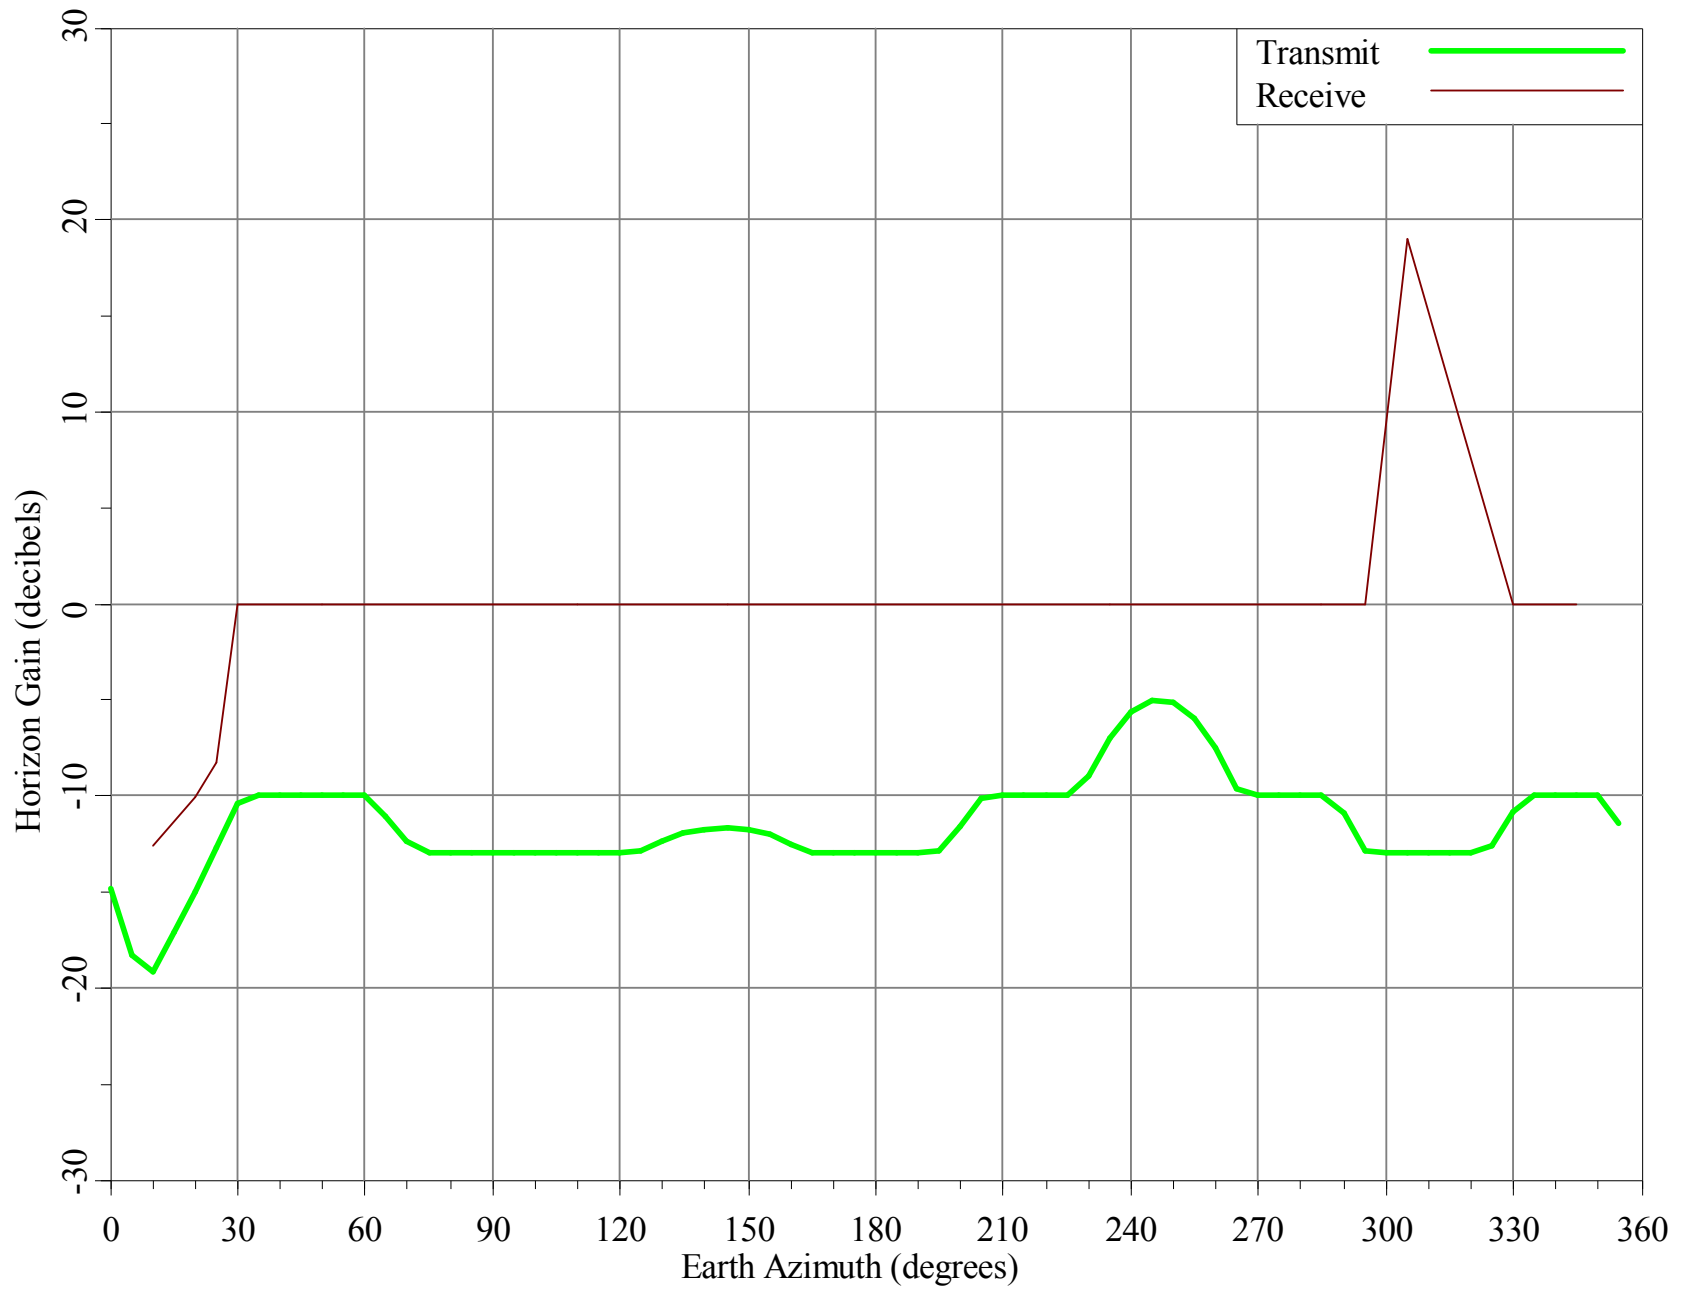

Horizon Gain for Magnolia, GM Micronet Communications, Inc.