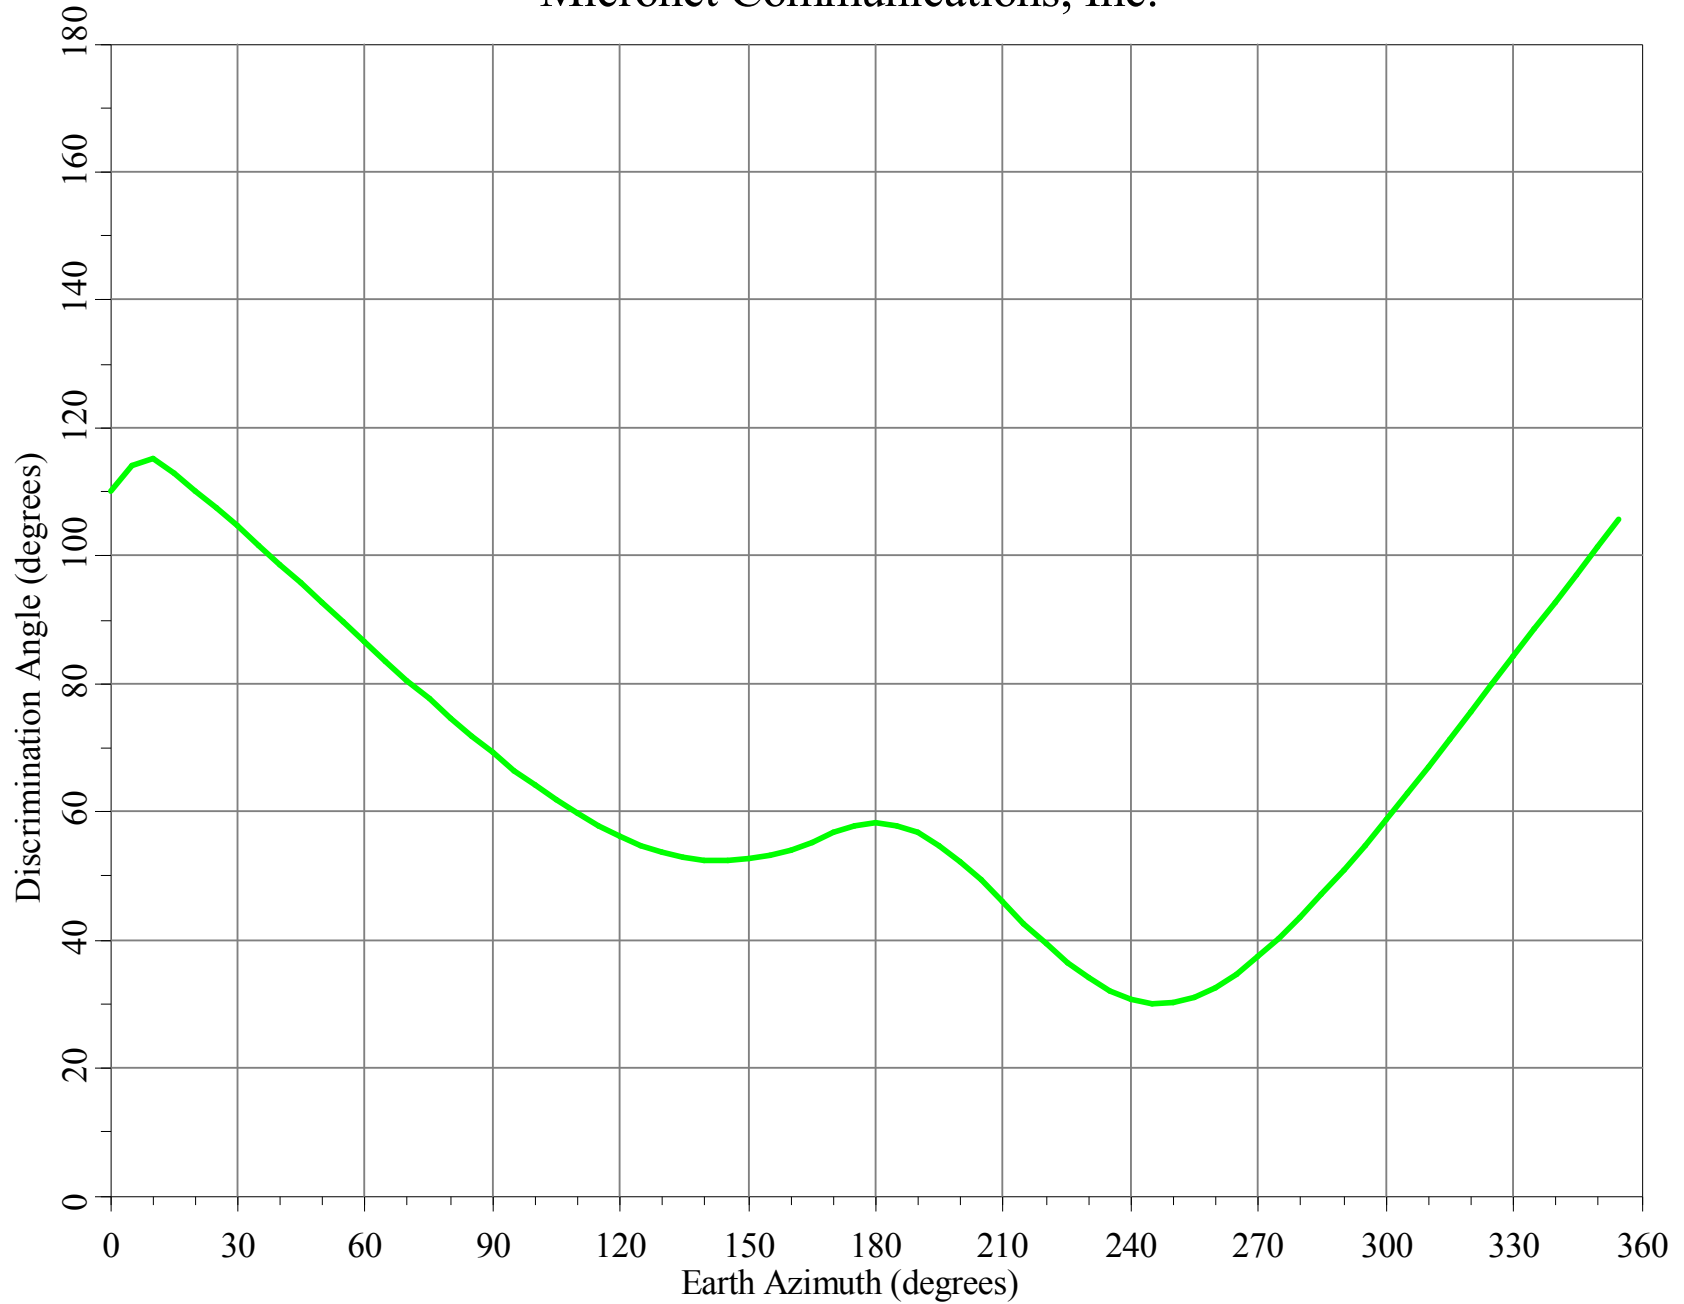

Minimum Discrimination Angles for Magnolia, GM
Micronet Communications, Inc.