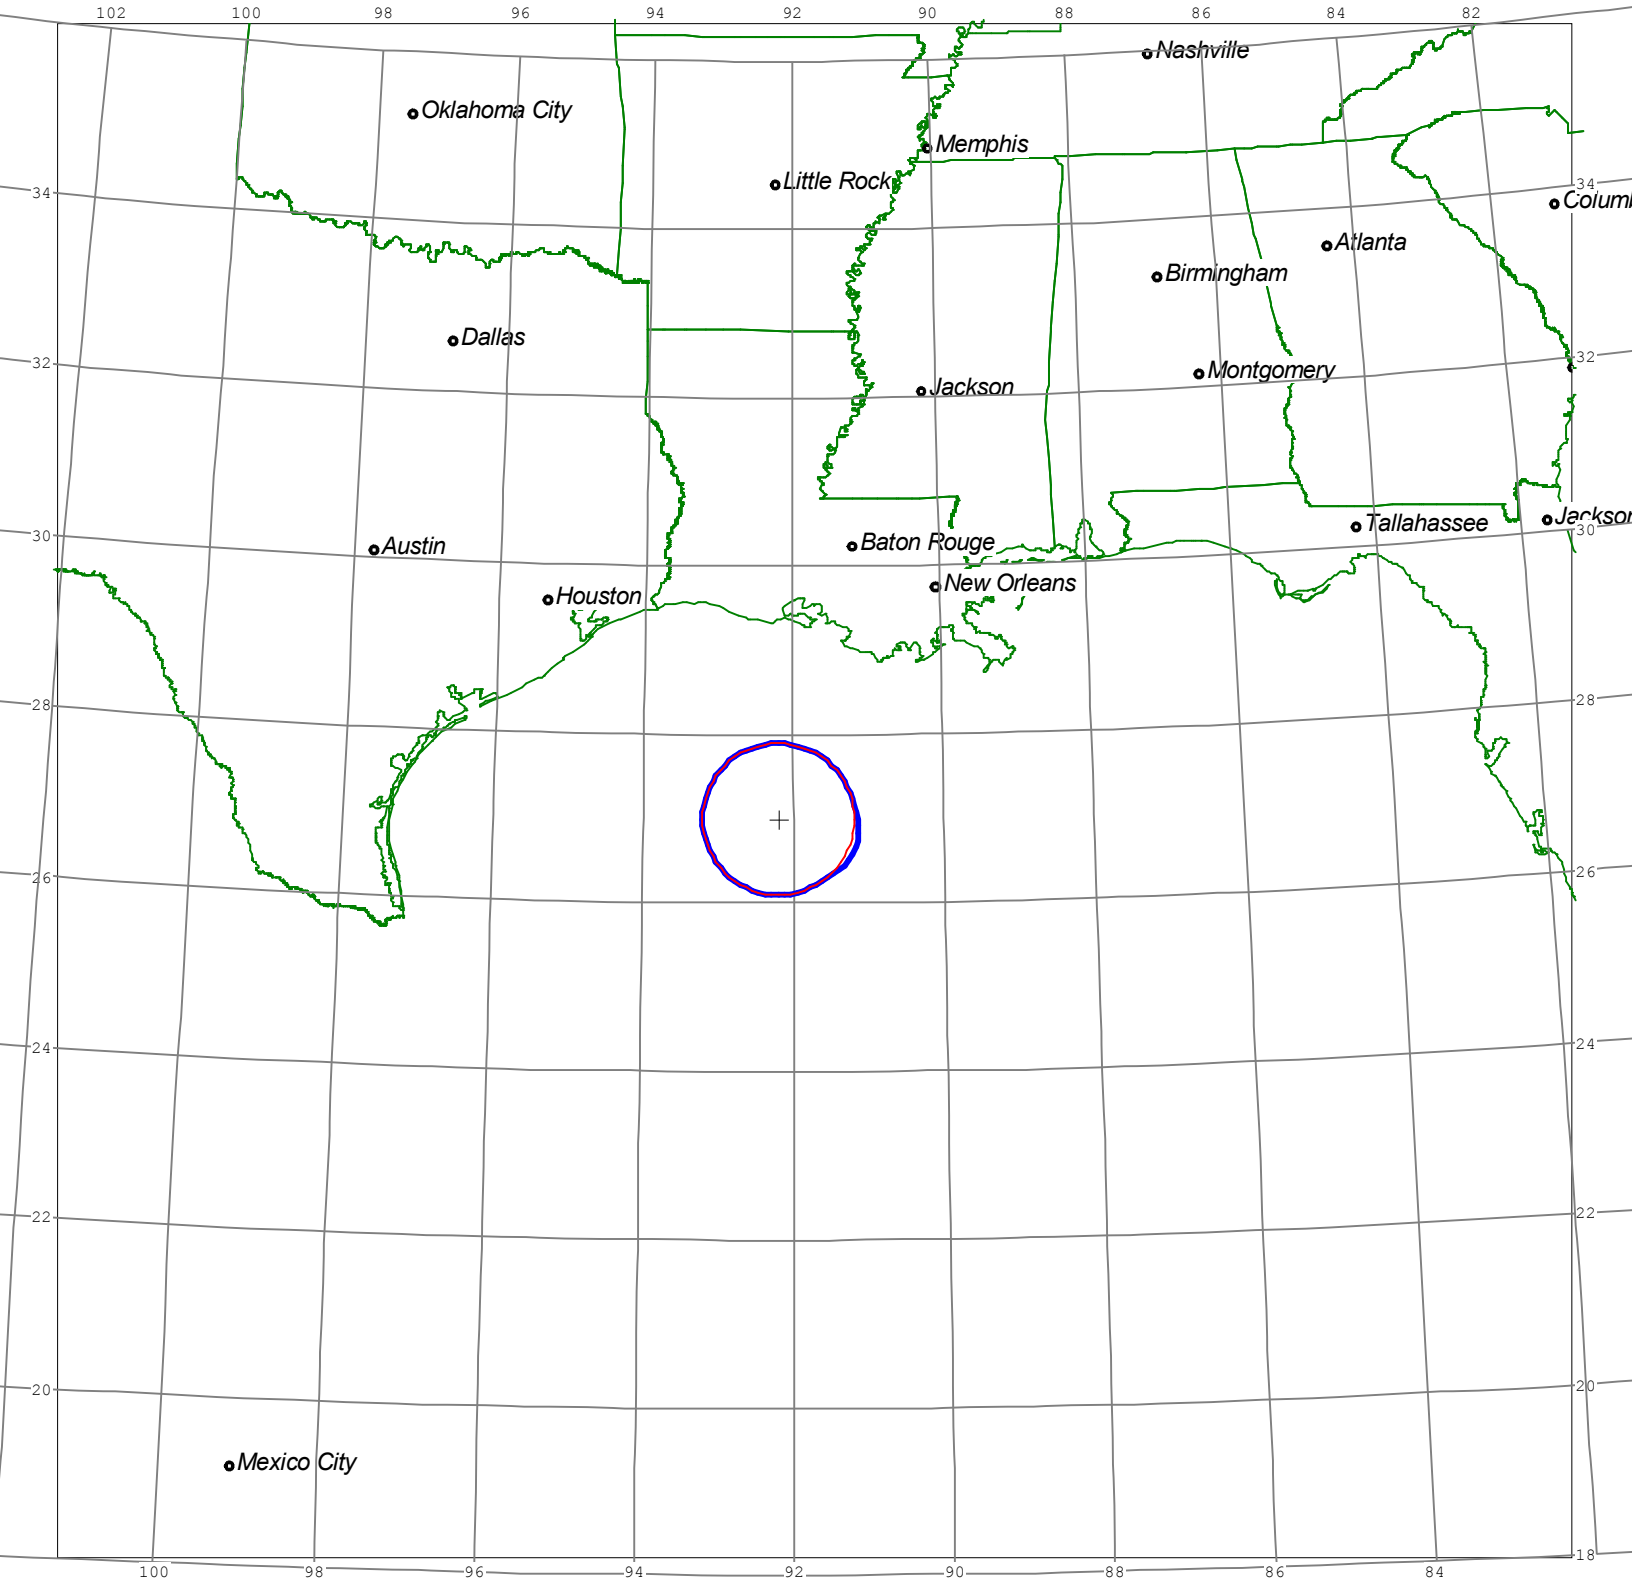

# Horizon Angle & Satellite Arc for Magnolia, GM Micronet Communications, Inc.

# Final Contour & Rain Scatter for Magnolia, GM - Receive

SCALE - 1:10000000 1 inch = 157.8 miles