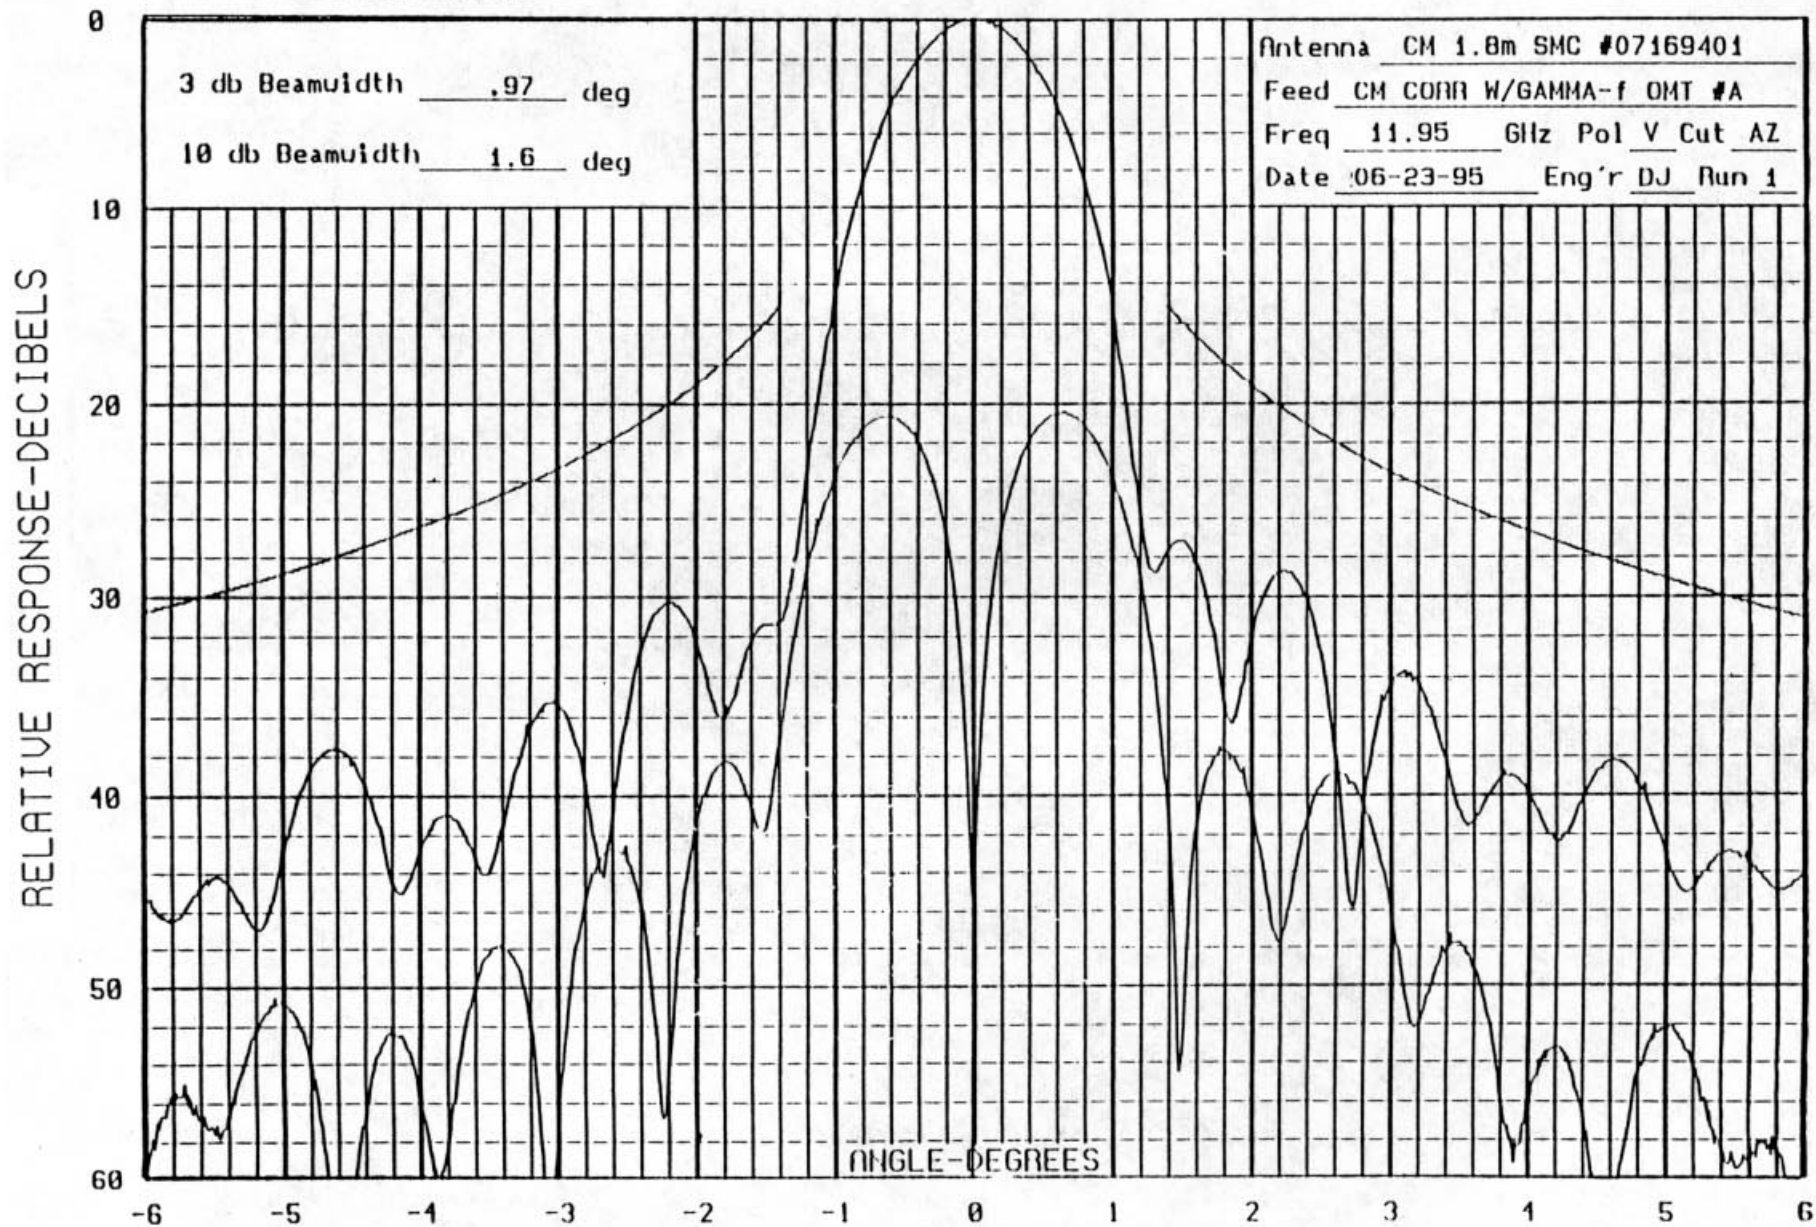

CHANNEL MASTER TYPE 183
1.8M KU-BAND X-POL
ANTENNA PATTERNS

CHANNEL MASTER TYPE 183
1.8M KU-BAND X-POL
ANTENNA PATTERNS

CHANNEL MASTER TYPE 183
1.8M KU-BAND X-POL
ANTENNA PATTERNS

CHANNEL MASTER TYPE 183 1.8M KU-BAND X-POL ANTENNA PATTERNS

CHANNEL MASTER TYPE 183
1.8M KU-BAND X-POL
ANTENNA PATTERNS

CHANNEL MASTER TYPE 183
1.8M KU-BAND X-POL
ANTENNA PATTERNS

CHANNEL MASTER TYPE 183
1.8M KU-BAND X-POL
ANTENNA PATTERNS

**CHANNEL MASTER TYPE 183
1.8M KU-BAND X-POL
ANTENNA PATTERNS**