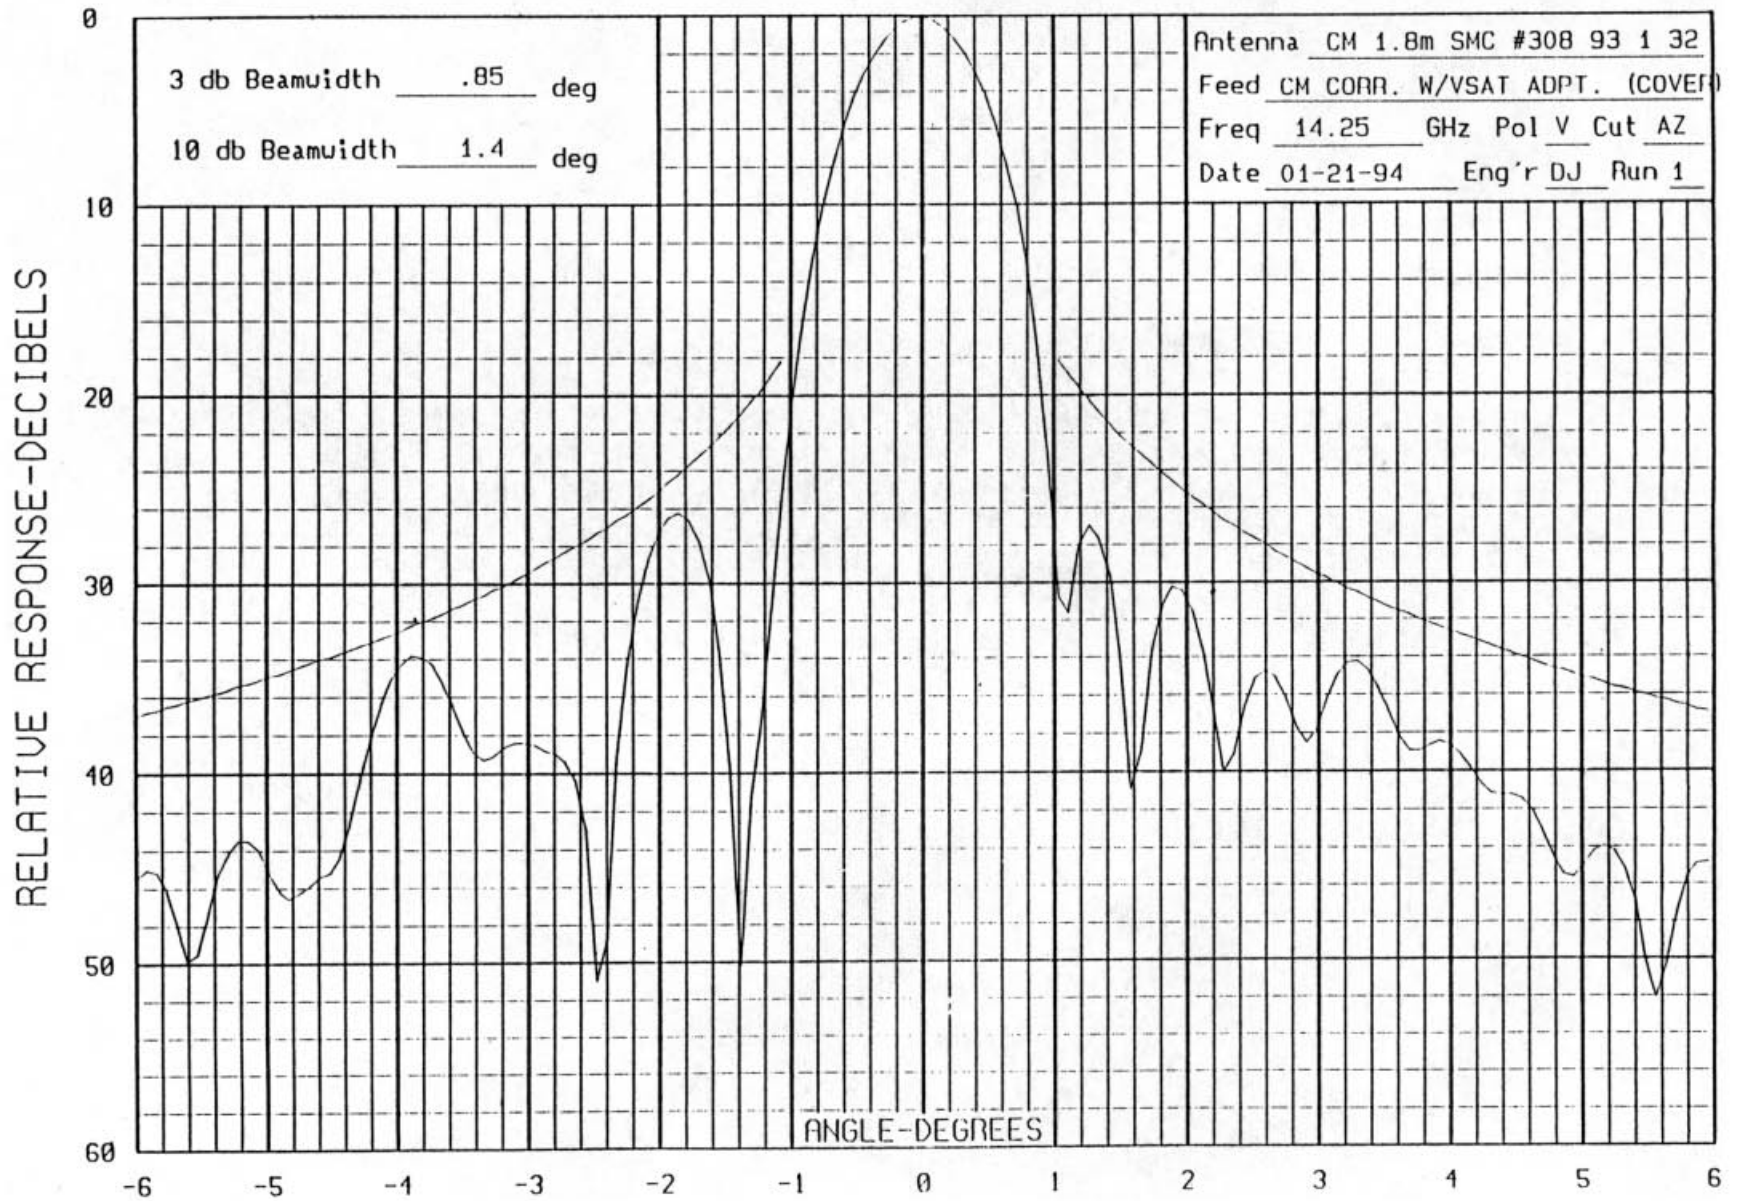

CHANNEL MASTER TYPE 183
1.8M KU-BAND X-POL
ANTENNA PATTERNS

CHANNEL MASTER TYPE 183
1.8M KU-BAND X-POL
ANTENNA PATTERNS

CHANNEL MASTER TYPE 183
1.8M KU-BAND X-POL
ANTENNA PATTERNS

CHANNEL MASTER TYPE 183 1.8M KU-BAND X-POL ANTENNA PATTERNS

CHANNEL MASTER TYPE 183
1.8M KU-BAND X-POL
ANTENNA PATTERNS

CHANNEL MASTER TYPE 183
1.8M KU-BAND X-POL
ANTENNA PATTERNS

CHANNEL MASTER TYPE 183
1.8M KU-BAND X-POL
ANTENNA PATTERNS

**CHANNEL MASTER TYPE 183
1.8M KU-BAND X-POL
ANTENNA PATTERNS**