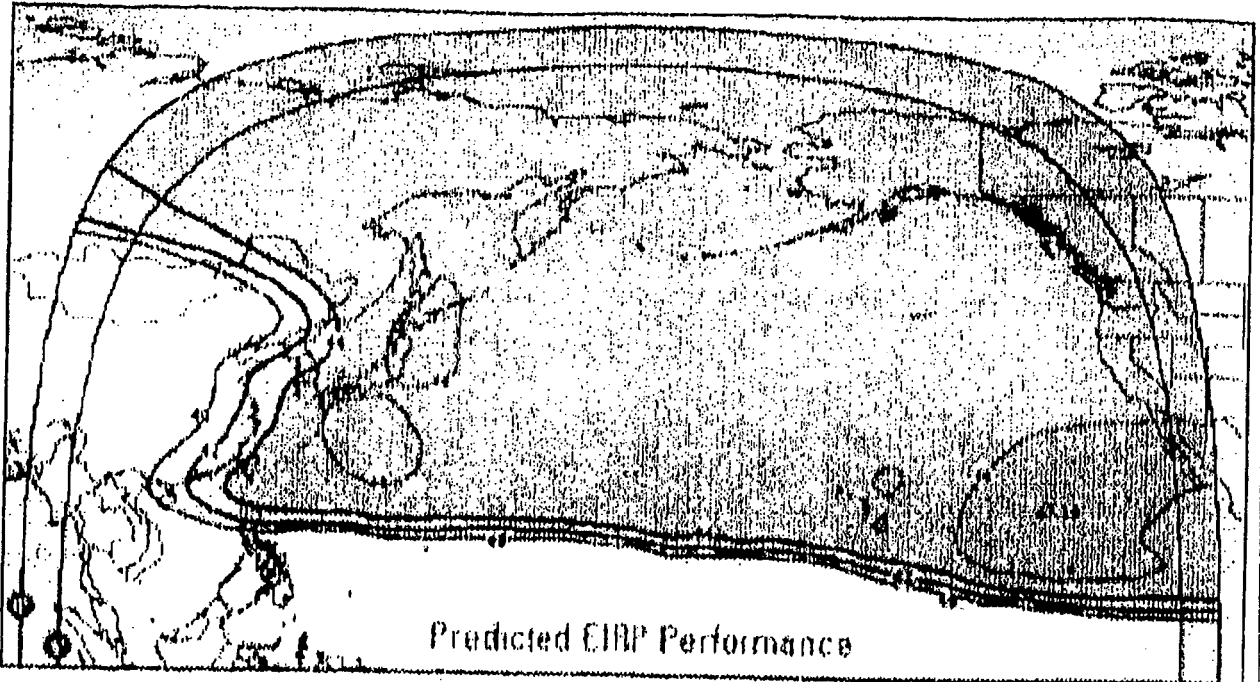

North Pacific Ku-band Zone Beam

Figure 5

Satmex 5 (116.8° W)
EIRP
Region KU-2 Even Xponder
(Pol. Hor/Ver)

SATMEX PROPRIETARY INFORMATION