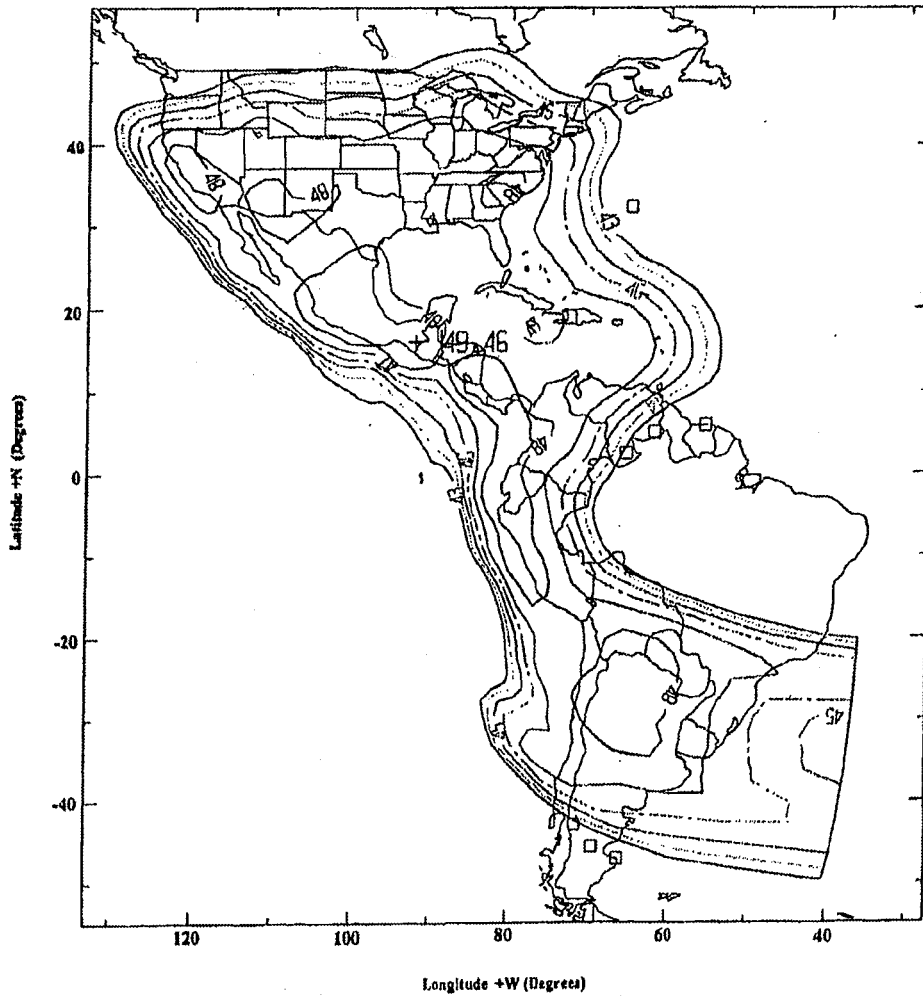

North Pacific Ku-band Zone Beam

Figure 5

Satmex 5 (116.8° W)
EIRP
Region KU-2 Even Xponder
(Pol. Hor/Ver)

SATMEX PROPRIETARY INFORMATION