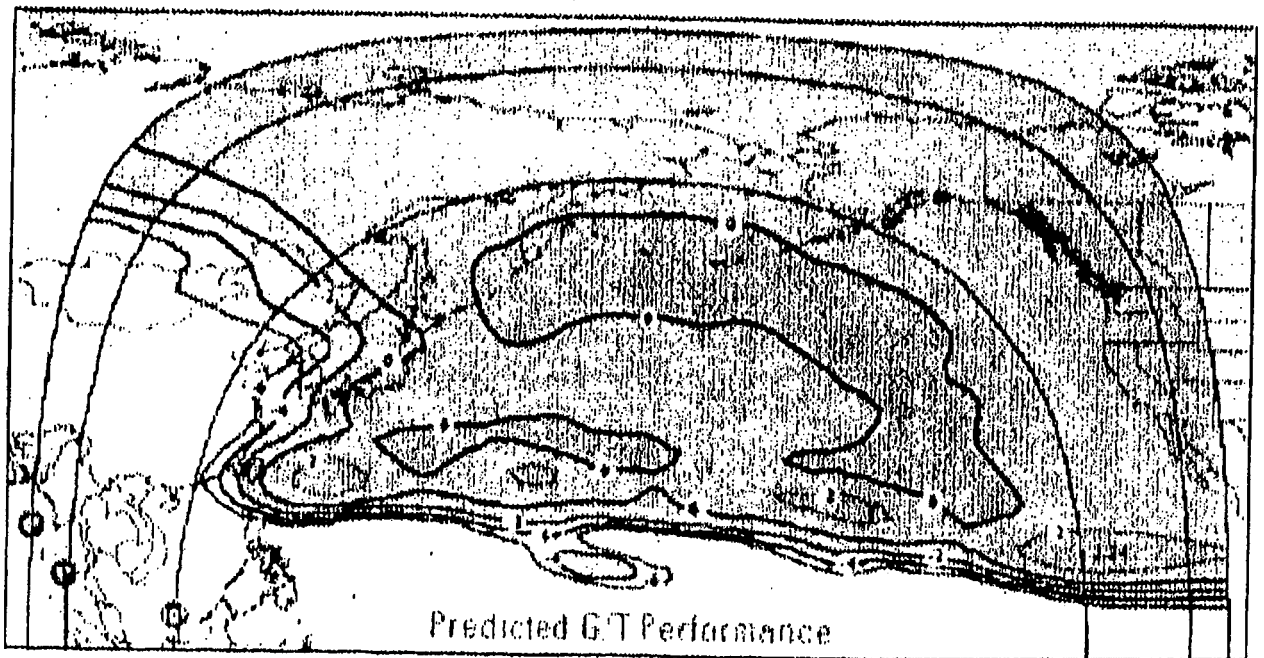

North Pacific Ku-band Zone Beam

Figure 5

Satmex 5 (116.8° W)
EIRP
Region KU-2 Even Xponder
(Pol. Hor/Ver)

SATMEX PROPRIETARY INFORMATION