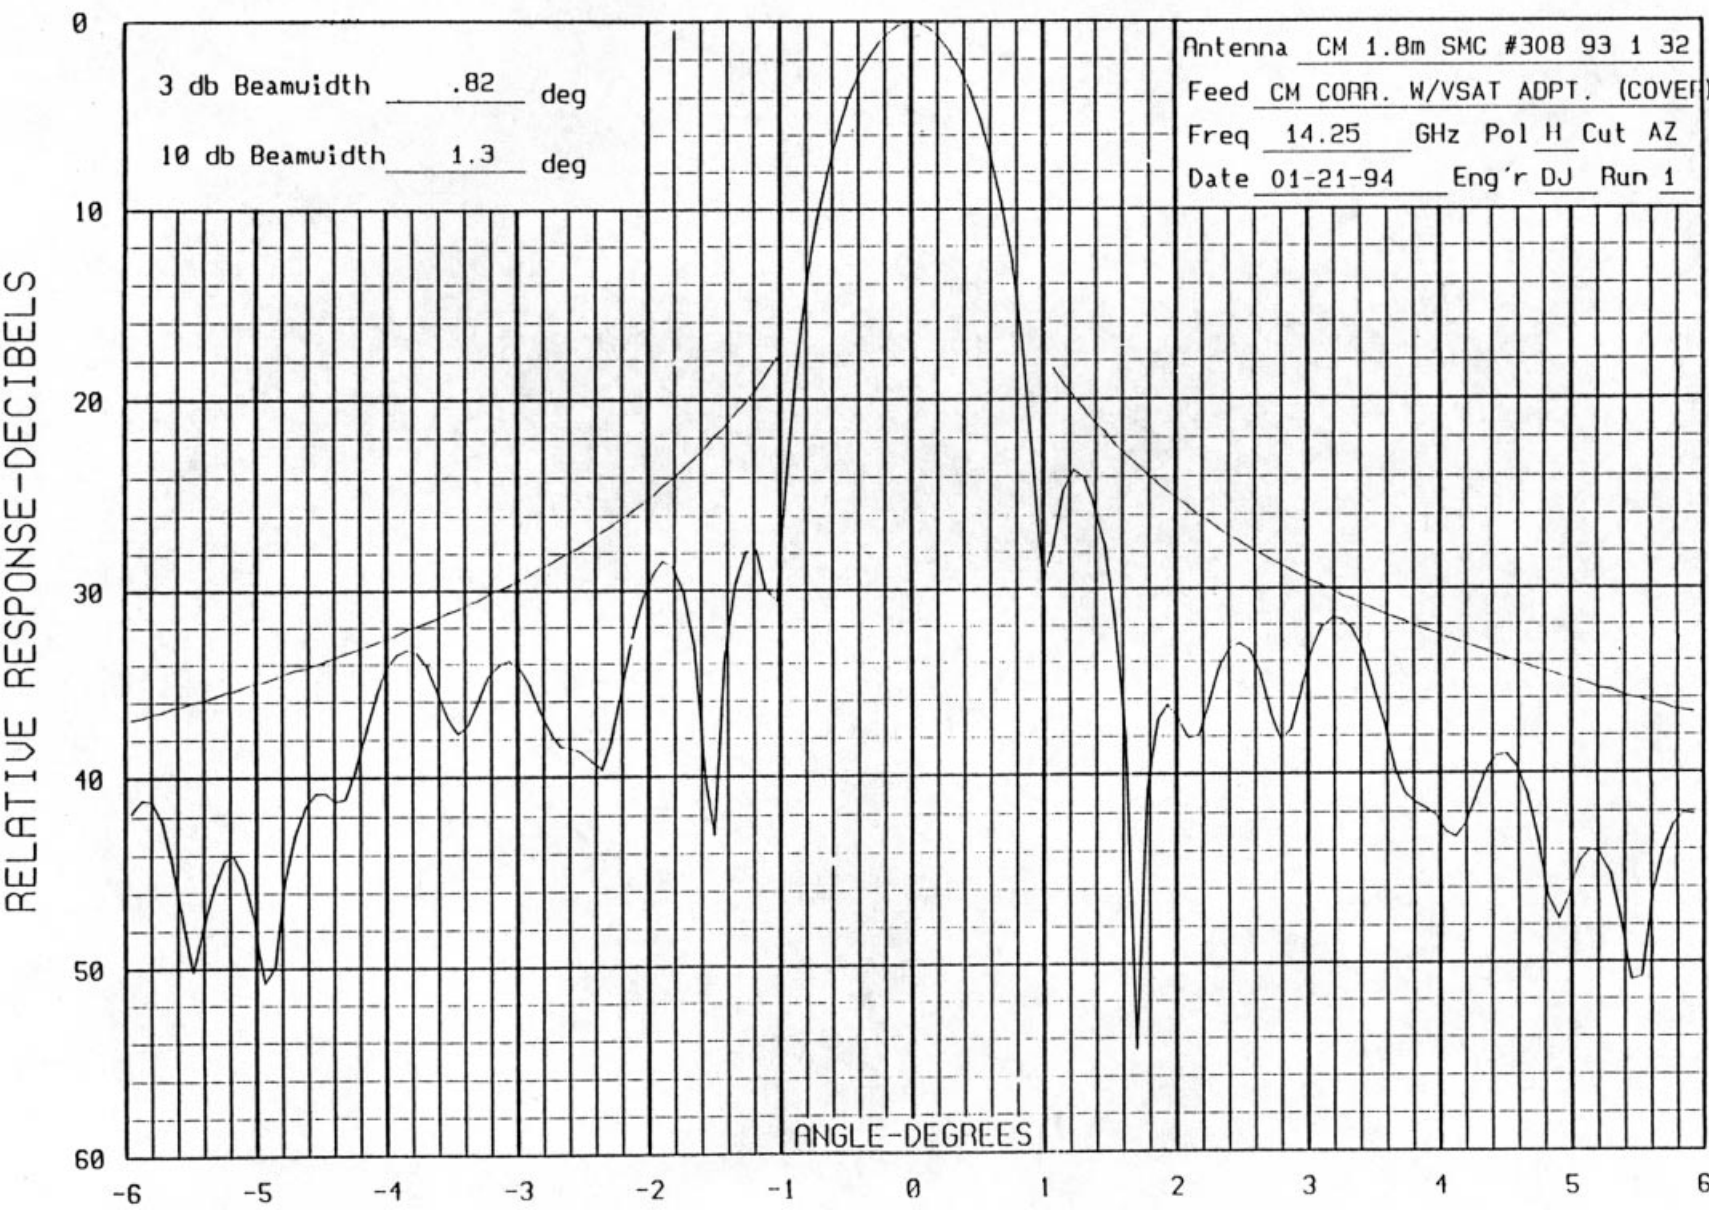

CHANNEL MASTER TYPE 183
1.8M KU-BAND X-POL
ANTENNA PATTERNS

CHANNEL MASTER TYPE 183
1.8M KU-BAND X-POL
ANTENNA PATTERNS

CHANNEL MASTER TYPE 183
1.8M KU-BAND X-POL
ANTENNA PATTERNS

CHANNEL MASTER TYPE 183 1.8M KU-BAND X-POL ANTENNA PATTERNS

CHANNEL MASTER TYPE 183
1.8M KU-BAND X-POL
ANTENNA PATTERNS

CHANNEL MASTER TYPE 183
1.8M KU-BAND X-POL
ANTENNA PATTERNS

CHANNEL MASTER TYPE 183
1.8M KU-BAND X-POL
ANTENNA PATTERNS

**CHANNEL MASTER TYPE 183
1.8M KU-BAND X-POL
ANTENNA PATTERNS**