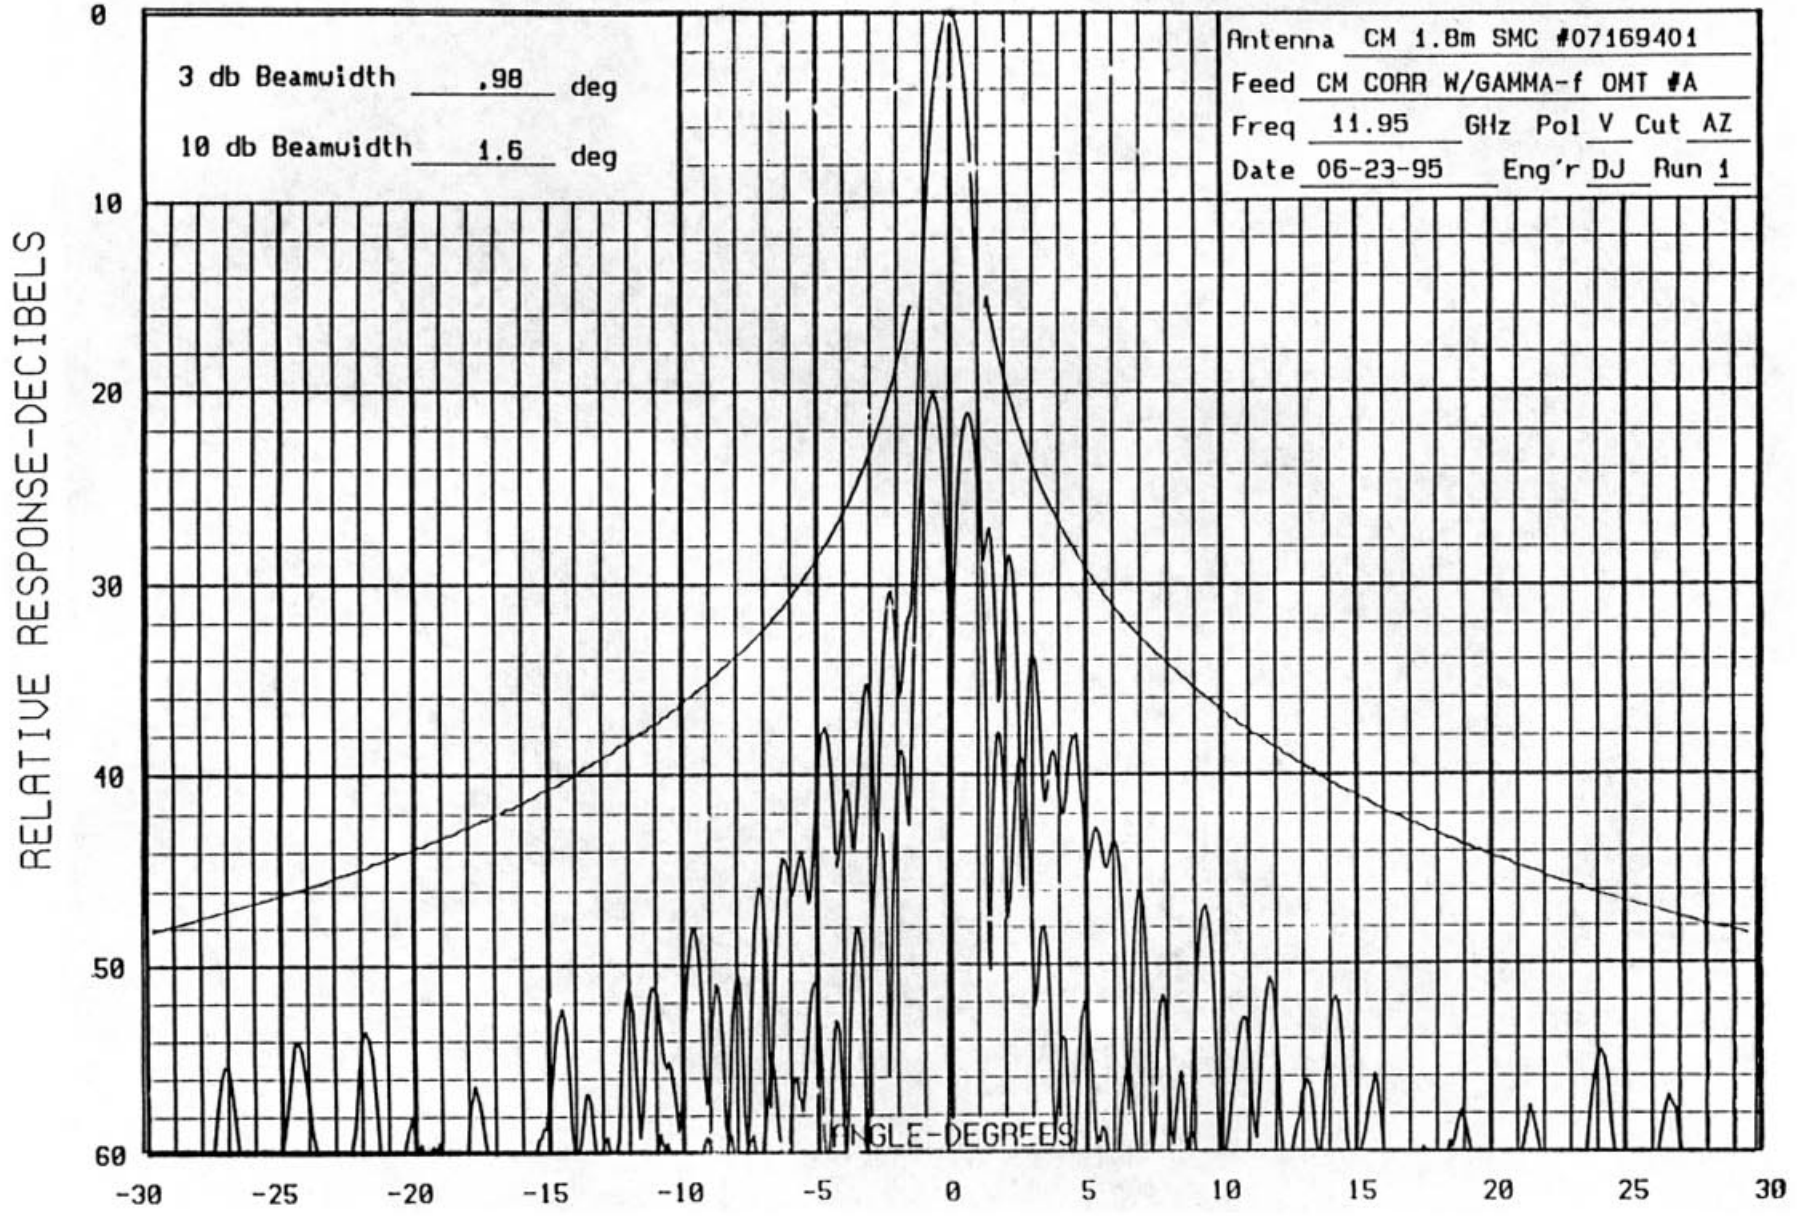

CHANNEL MASTER TYPE 183
1.8M KU-BAND X-POL
ANTENNA PATTERNS

CHANNEL MASTER TYPE 183
1.8M KU-BAND X-POL
ANTENNA PATTERNS

CHANNEL MASTER TYPE 183
1.8M KU-BAND X-POL
ANTENNA PATTERNS

CHANNEL MASTER TYPE 183 1.8M KU-BAND X-POL ANTENNA PATTERNS

CHANNEL MASTER TYPE 183
1.8M KU-BAND X-POL
ANTENNA PATTERNS

CHANNEL MASTER TYPE 183
1.8M KU-BAND X-POL
ANTENNA PATTERNS

CHANNEL MASTER TYPE 183
1.8M KU-BAND X-POL
ANTENNA PATTERNS

**CHANNEL MASTER TYPE 183
1.8M KU-BAND X-POL
ANTENNA PATTERNS**