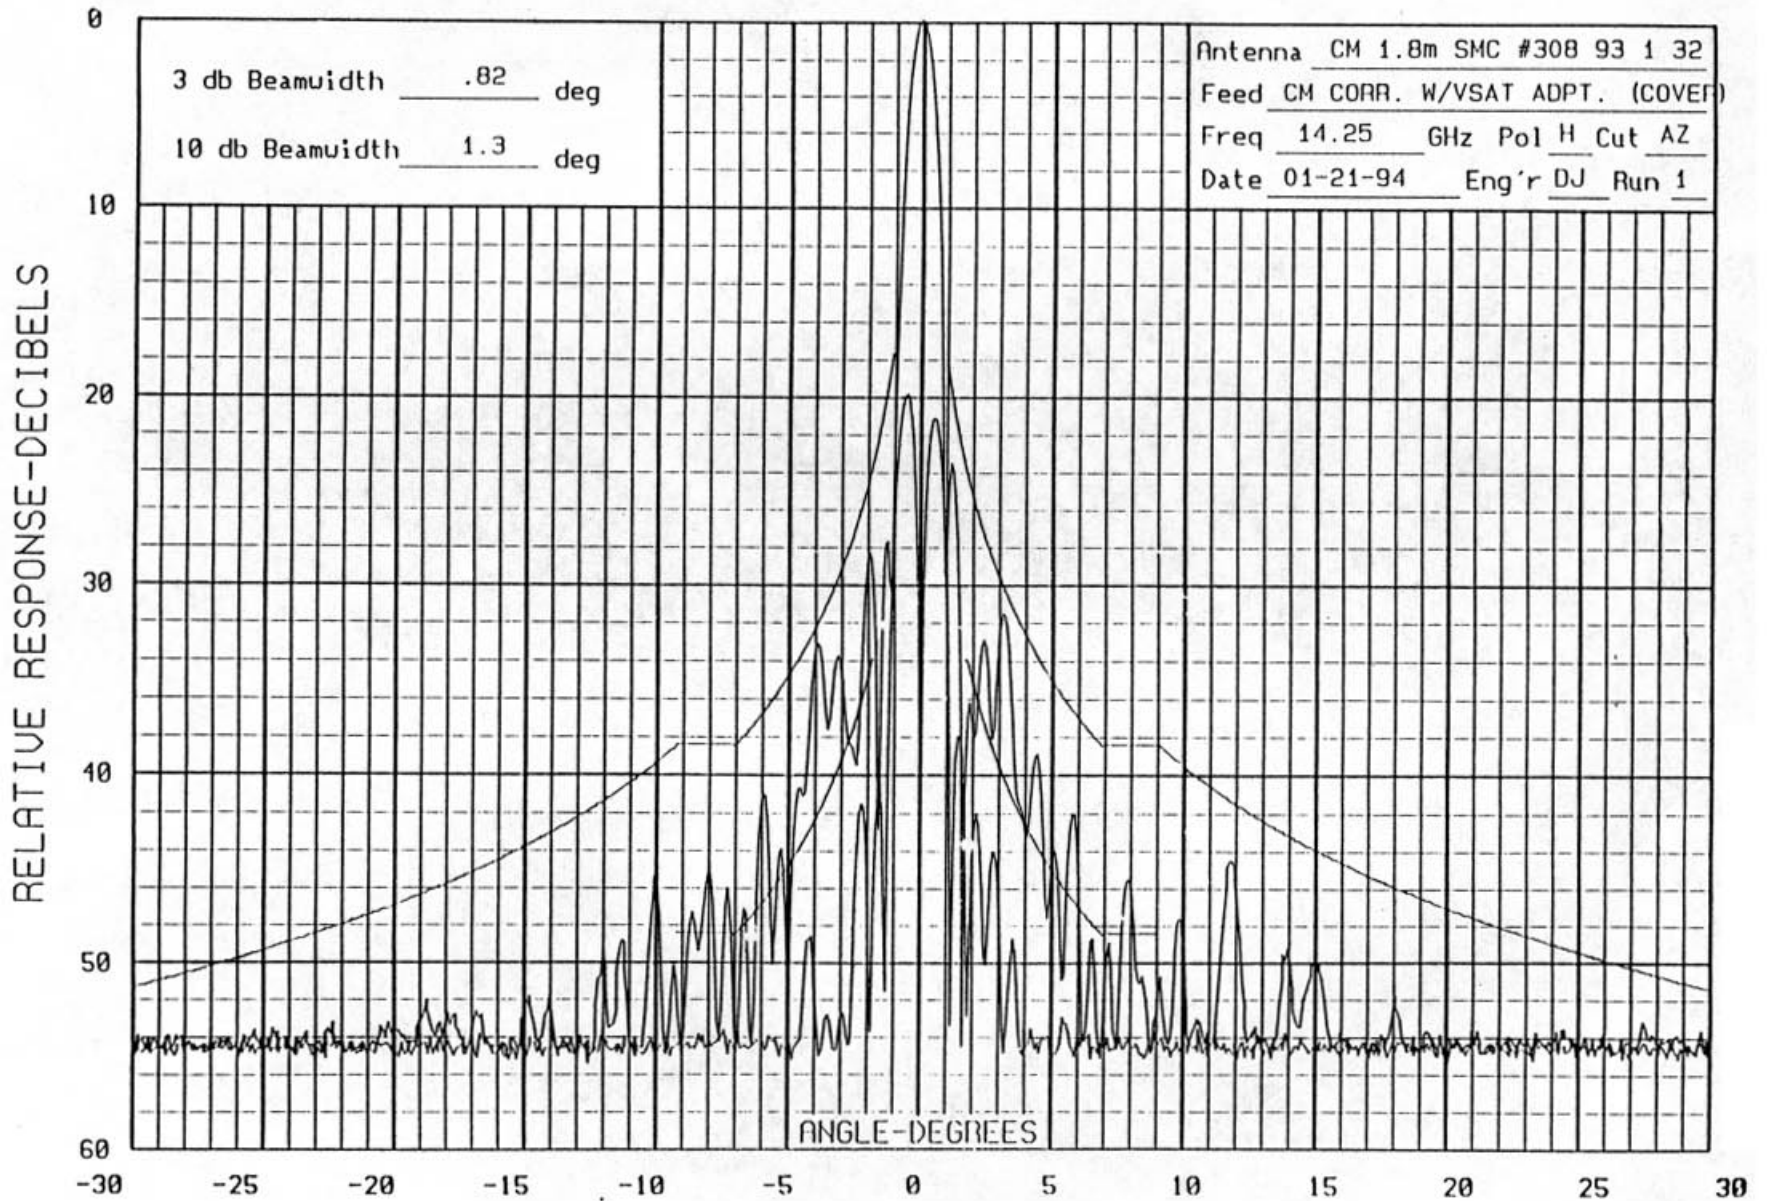

CHANNEL MASTER TYPE 183
1.8M KU-BAND X-POL
ANTENNA PATTERNS

CHANNEL MASTER TYPE 183
1.8M KU-BAND X-POL
ANTENNA PATTERNS

CHANNEL MASTER TYPE 183
1.8M KU-BAND X-POL
ANTENNA PATTERNS

CHANNEL MASTER TYPE 183 1.8M KU-BAND X-POL ANTENNA PATTERNS

CHANNEL MASTER TYPE 183
1.8M KU-BAND X-POL
ANTENNA PATTERNS

CHANNEL MASTER TYPE 183
1.8M KU-BAND X-POL
ANTENNA PATTERNS

CHANNEL MASTER TYPE 183
1.8M KU-BAND X-POL
ANTENNA PATTERNS

**CHANNEL MASTER TYPE 183
1.8M KU-BAND X-POL
ANTENNA PATTERNS**