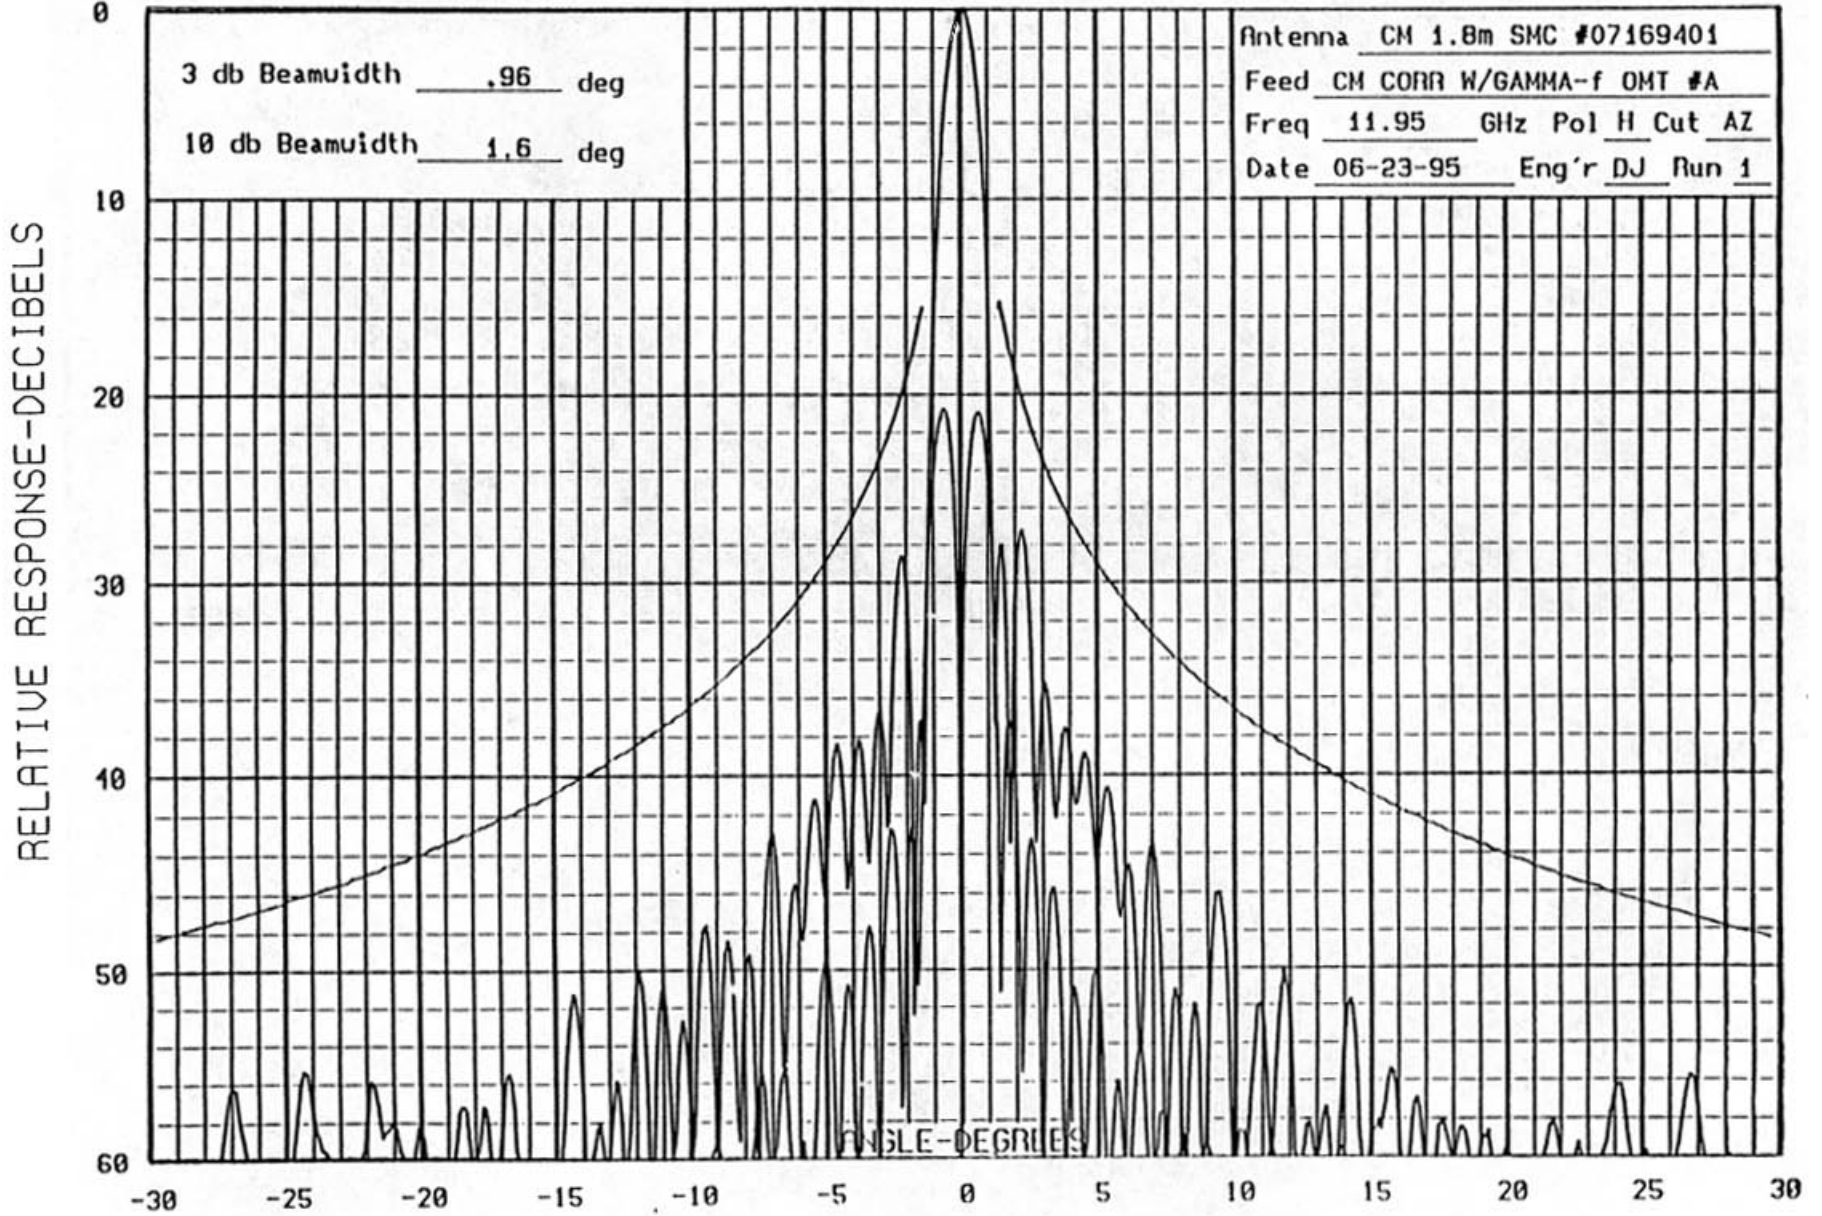

CHANNEL MASTER TYPE 183
1.8M KU-BAND X-POL
ANTENNA PATTERNS

CHANNEL MASTER TYPE 183
1.8M KU-BAND X-POL
ANTENNA PATTERNS

CHANNEL MASTER TYPE 183
1.8M KU-BAND X-POL
ANTENNA PATTERNS

CHANNEL MASTER TYPE 183 1.8M KU-BAND X-POL ANTENNA PATTERNS

CHANNEL MASTER TYPE 183
1.8M KU-BAND X-POL
ANTENNA PATTERNS

CHANNEL MASTER TYPE 183
1.8M KU-BAND X-POL
ANTENNA PATTERNS

CHANNEL MASTER TYPE 183
1.8M KU-BAND X-POL
ANTENNA PATTERNS

**CHANNEL MASTER TYPE 183
1.8M KU-BAND X-POL
ANTENNA PATTERNS**