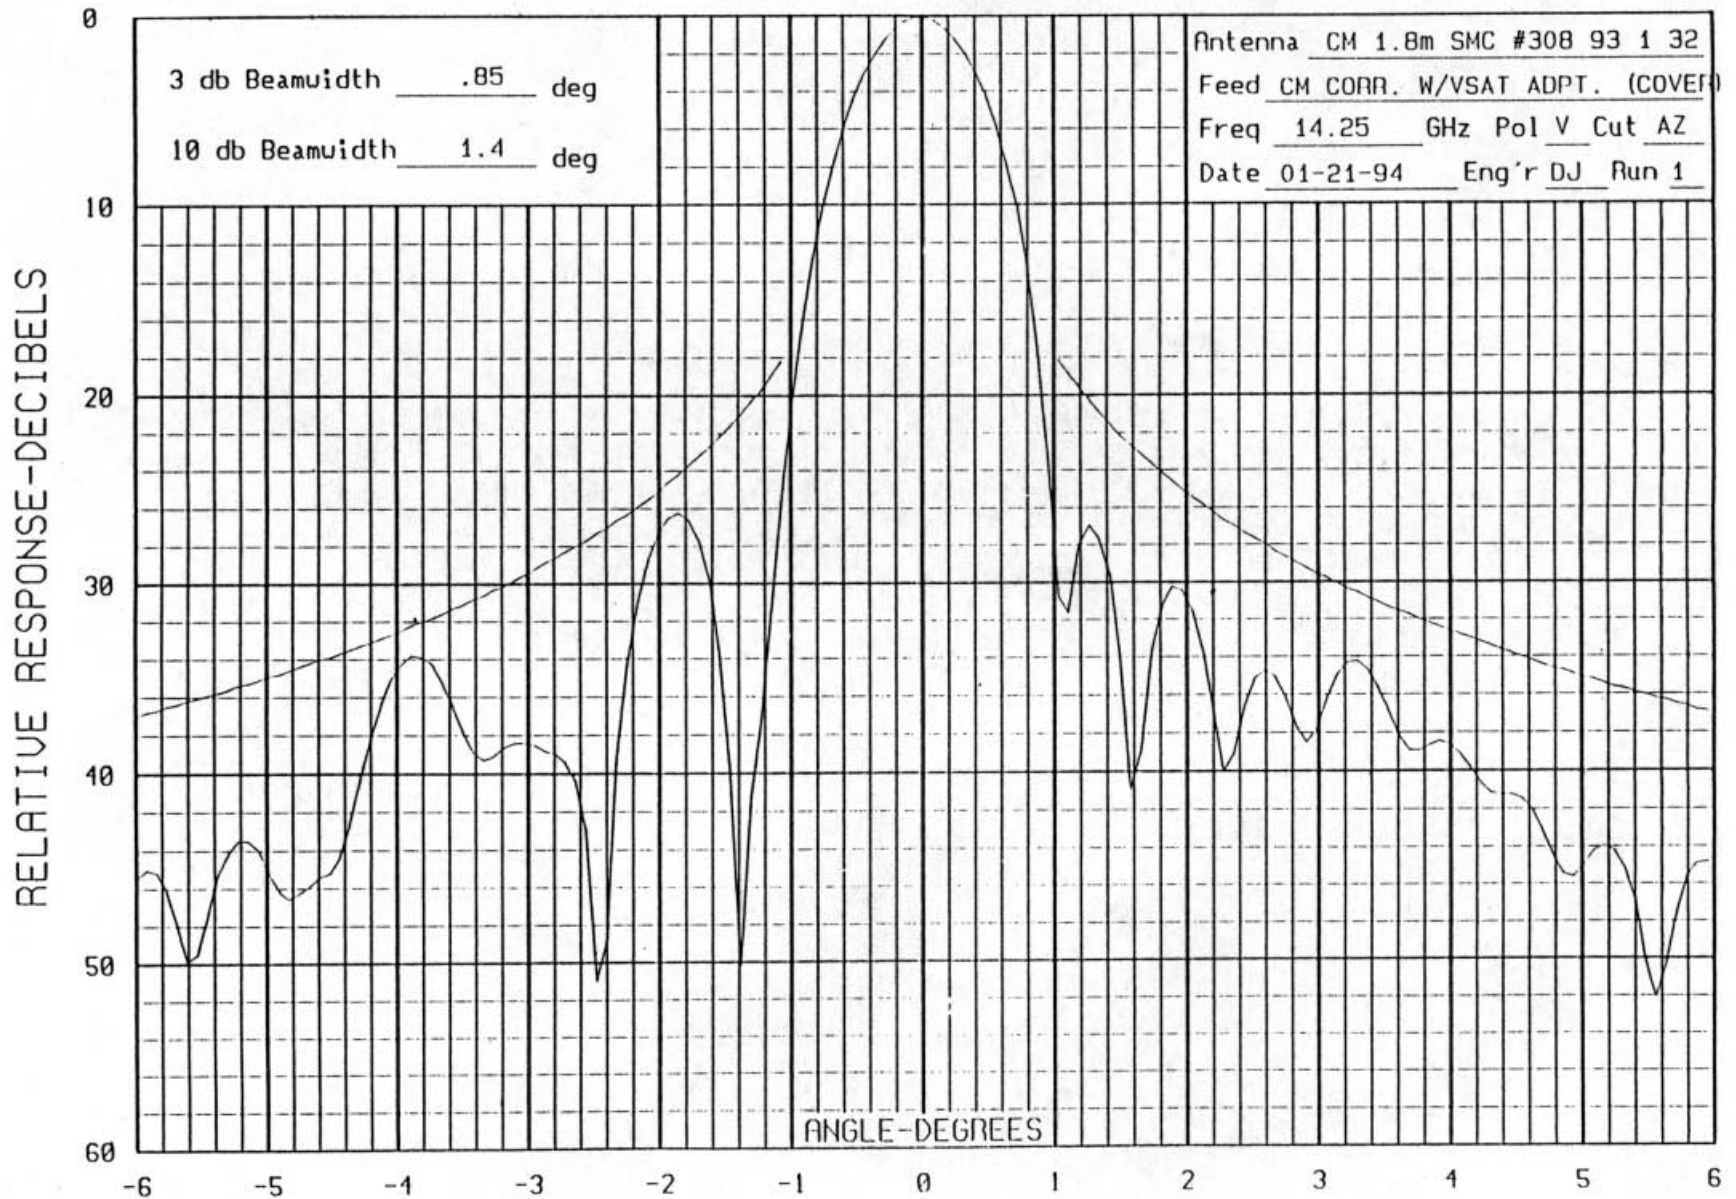

CHANNEL MASTER TYPE 183
1.8M KU-BAND X-POL
ANTENNA PATTERNS

CHANNEL MASTER TYPE 183
1.8M KU-BAND X-POL
ANTENNA PATTERNS

CHANNEL MASTER TYPE 183
1.8M KU-BAND X-POL
ANTENNA PATTERNS

CHANNEL MASTER TYPE 183 1.8M KU-BAND X-POL ANTENNA PATTERNS

CHANNEL MASTER TYPE 183
1.8M KU-BAND X-POL
ANTENNA PATTERNS

CHANNEL MASTER TYPE 183
1.8M KU-BAND X-POL
ANTENNA PATTERNS

CHANNEL MASTER TYPE 183
1.8M KU-BAND X-POL
ANTENNA PATTERNS

**CHANNEL MASTER TYPE 183
1.8M KU-BAND X-POL
ANTENNA PATTERNS**