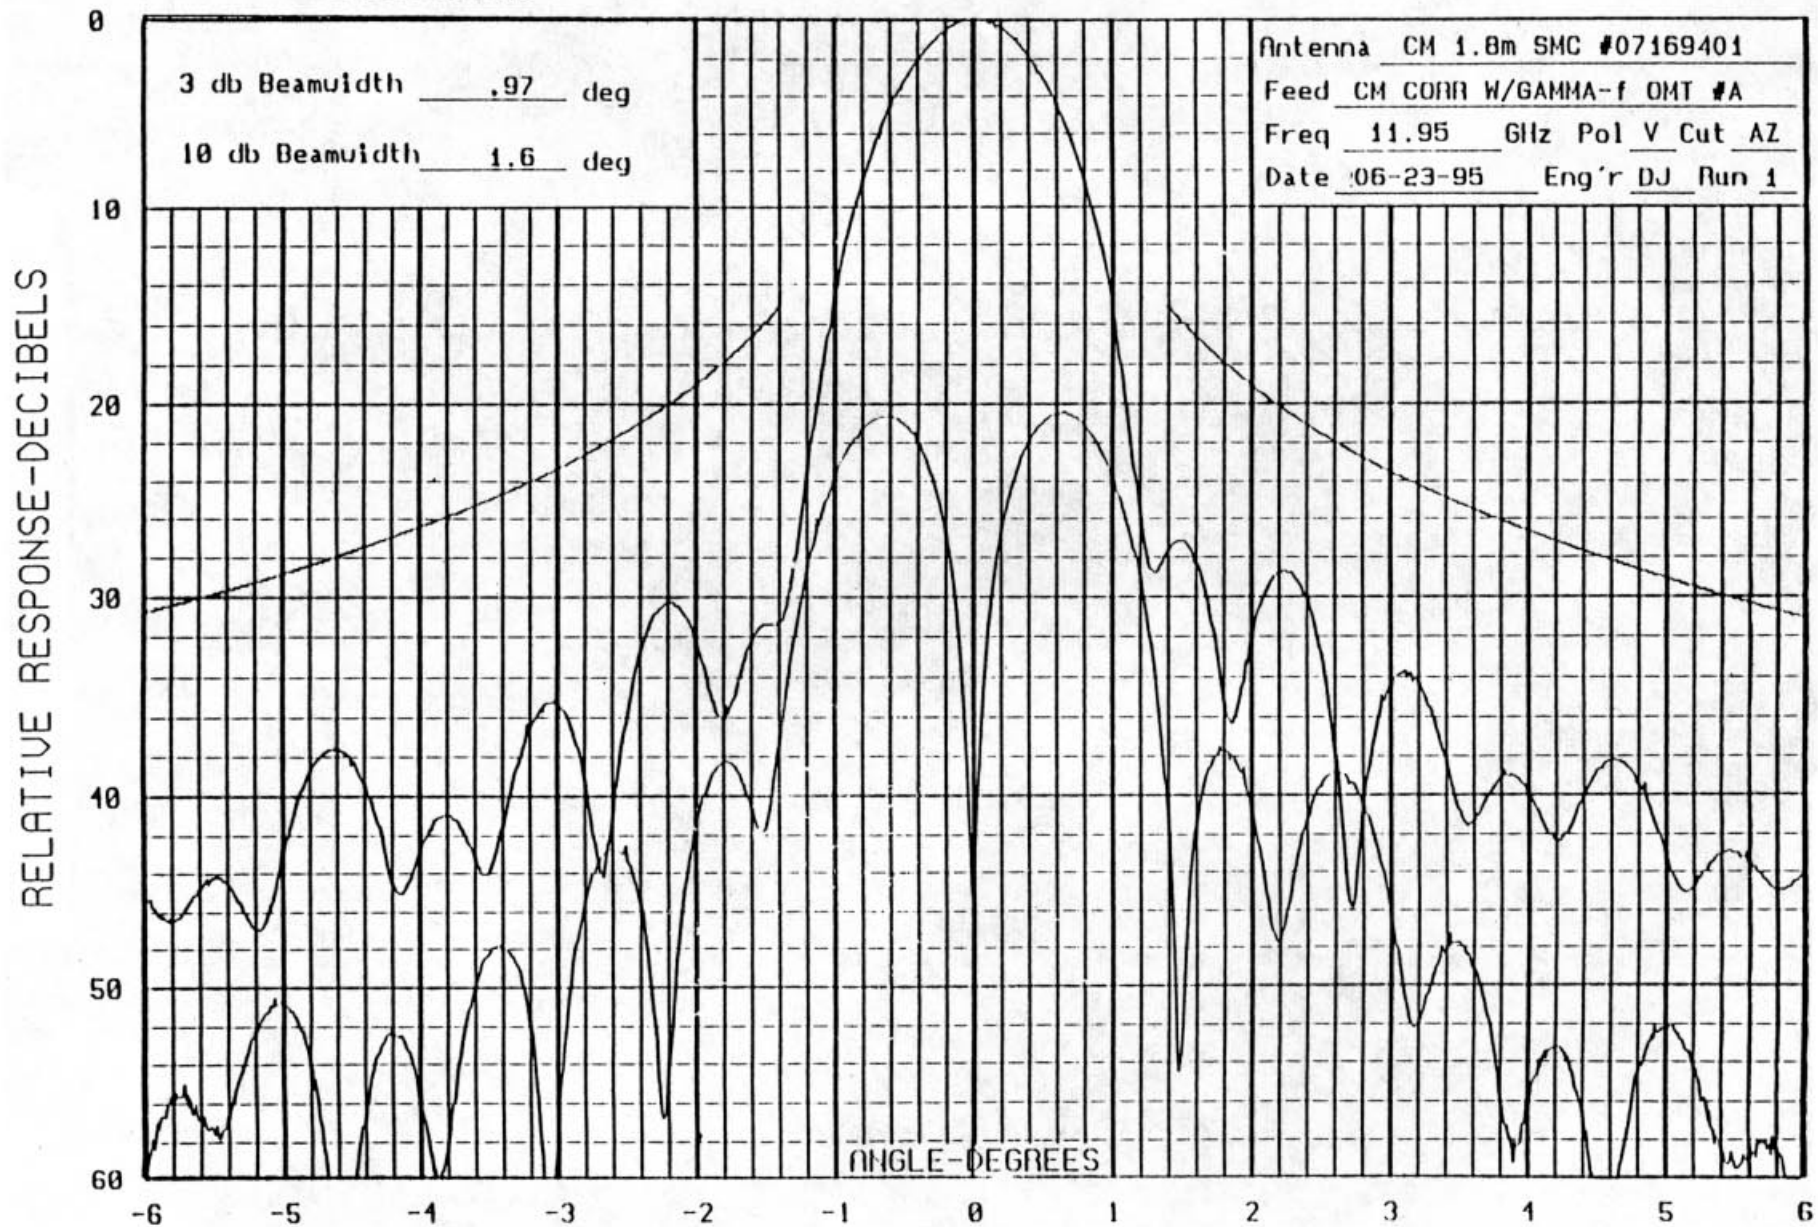

CHANNEL MASTER TYPE 183
1.8M KU-BAND X-POL
ANTENNA PATTERNS

CHANNEL MASTER TYPE 183
1.8M KU-BAND X-POL
ANTENNA PATTERNS

CHANNEL MASTER TYPE 183
1.8M KU-BAND X-POL
ANTENNA PATTERNS

CHANNEL MASTER TYPE 183 1.8M KU-BAND X-POL ANTENNA PATTERNS

CHANNEL MASTER TYPE 183
1.8M KU-BAND X-POL
ANTENNA PATTERNS

CHANNEL MASTER TYPE 183
1.8M KU-BAND X-POL
ANTENNA PATTERNS

CHANNEL MASTER TYPE 183
1.8M KU-BAND X-POL
ANTENNA PATTERNS

**CHANNEL MASTER TYPE 183
1.8M KU-BAND X-POL
ANTENNA PATTERNS**