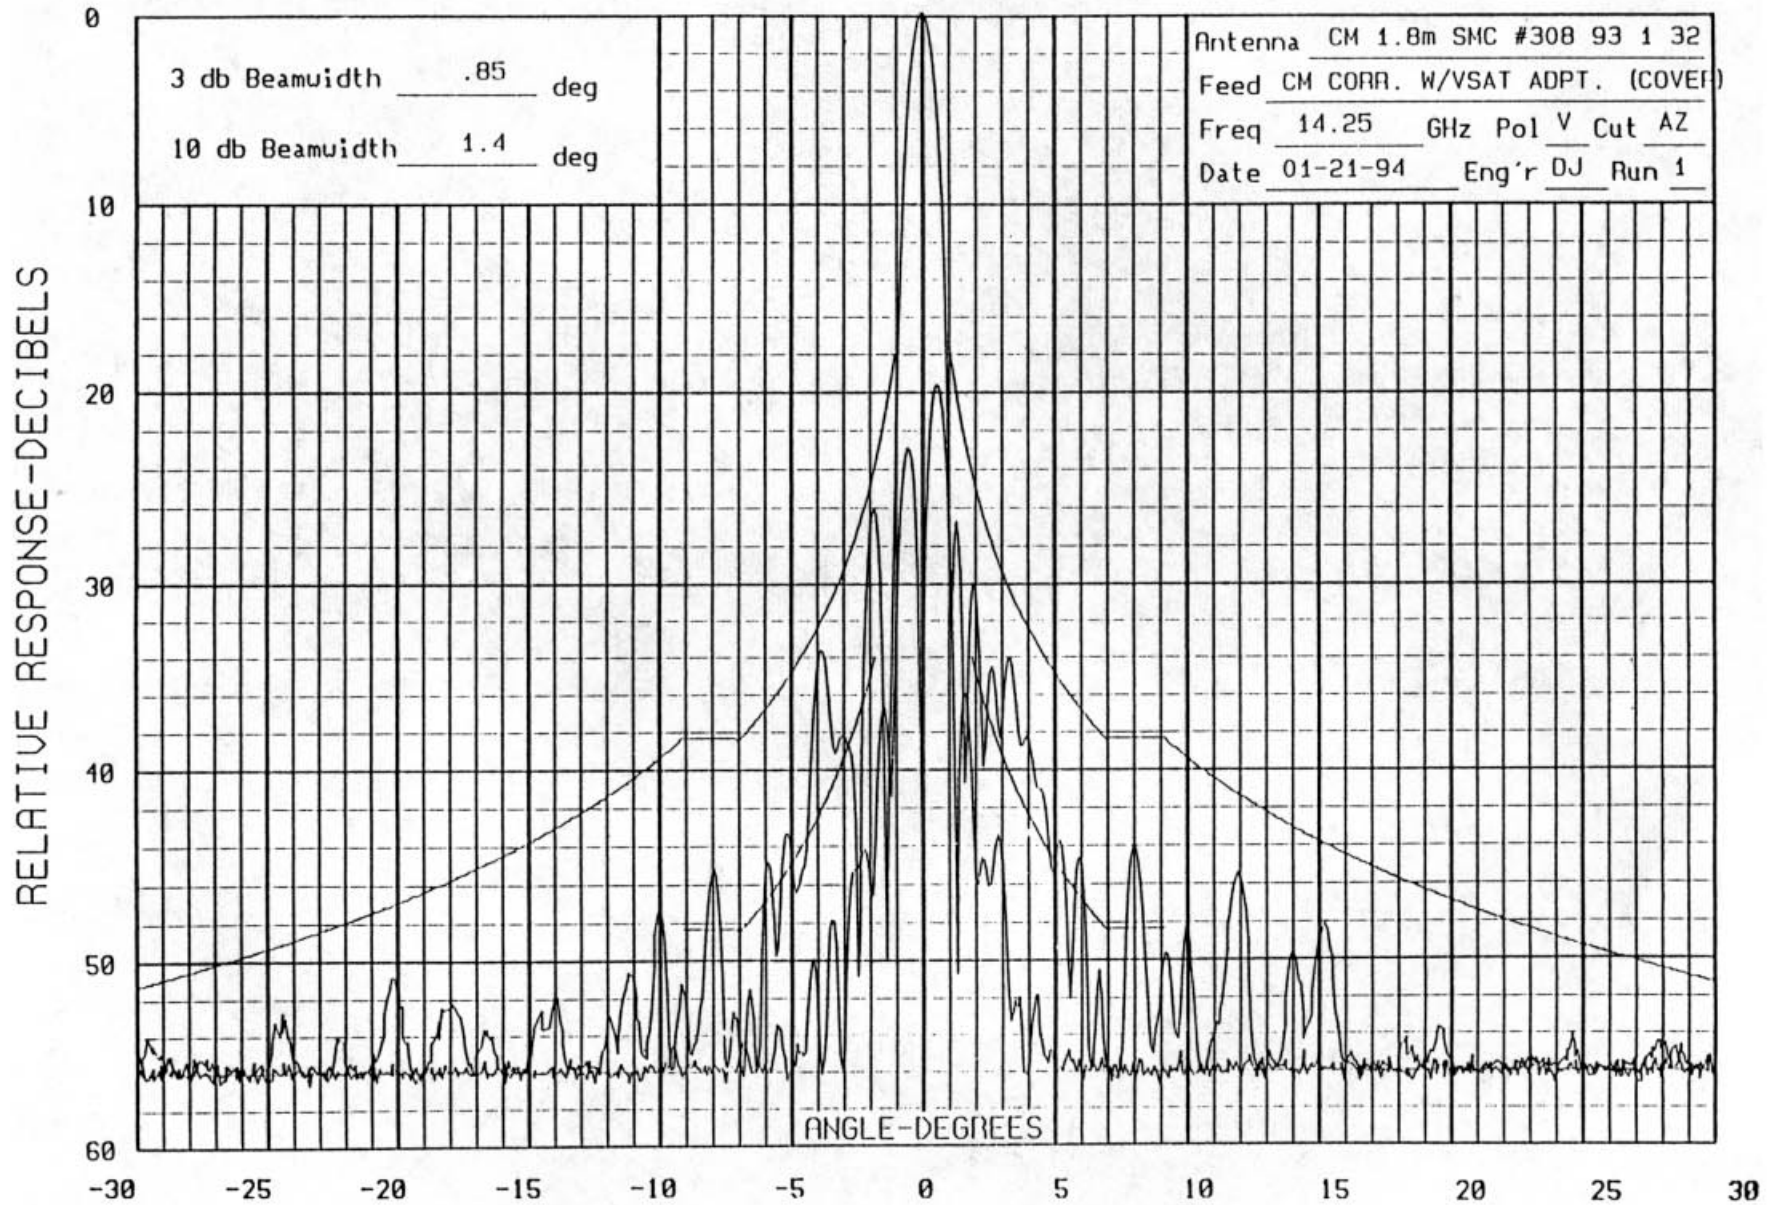

CHANNEL MASTER TYPE 183
1.8M KU-BAND X-POL
ANTENNA PATTERNS

CHANNEL MASTER TYPE 183
1.8M KU-BAND X-POL
ANTENNA PATTERNS

CHANNEL MASTER TYPE 183
1.8M KU-BAND X-POL
ANTENNA PATTERNS

CHANNEL MASTER TYPE 183 1.8M KU-BAND X-POL ANTENNA PATTERNS

CHANNEL MASTER TYPE 183
1.8M KU-BAND X-POL
ANTENNA PATTERNS

CHANNEL MASTER TYPE 183
1.8M KU-BAND X-POL
ANTENNA PATTERNS

CHANNEL MASTER TYPE 183
1.8M KU-BAND X-POL
ANTENNA PATTERNS

**CHANNEL MASTER TYPE 183
1.8M KU-BAND X-POL
ANTENNA PATTERNS**