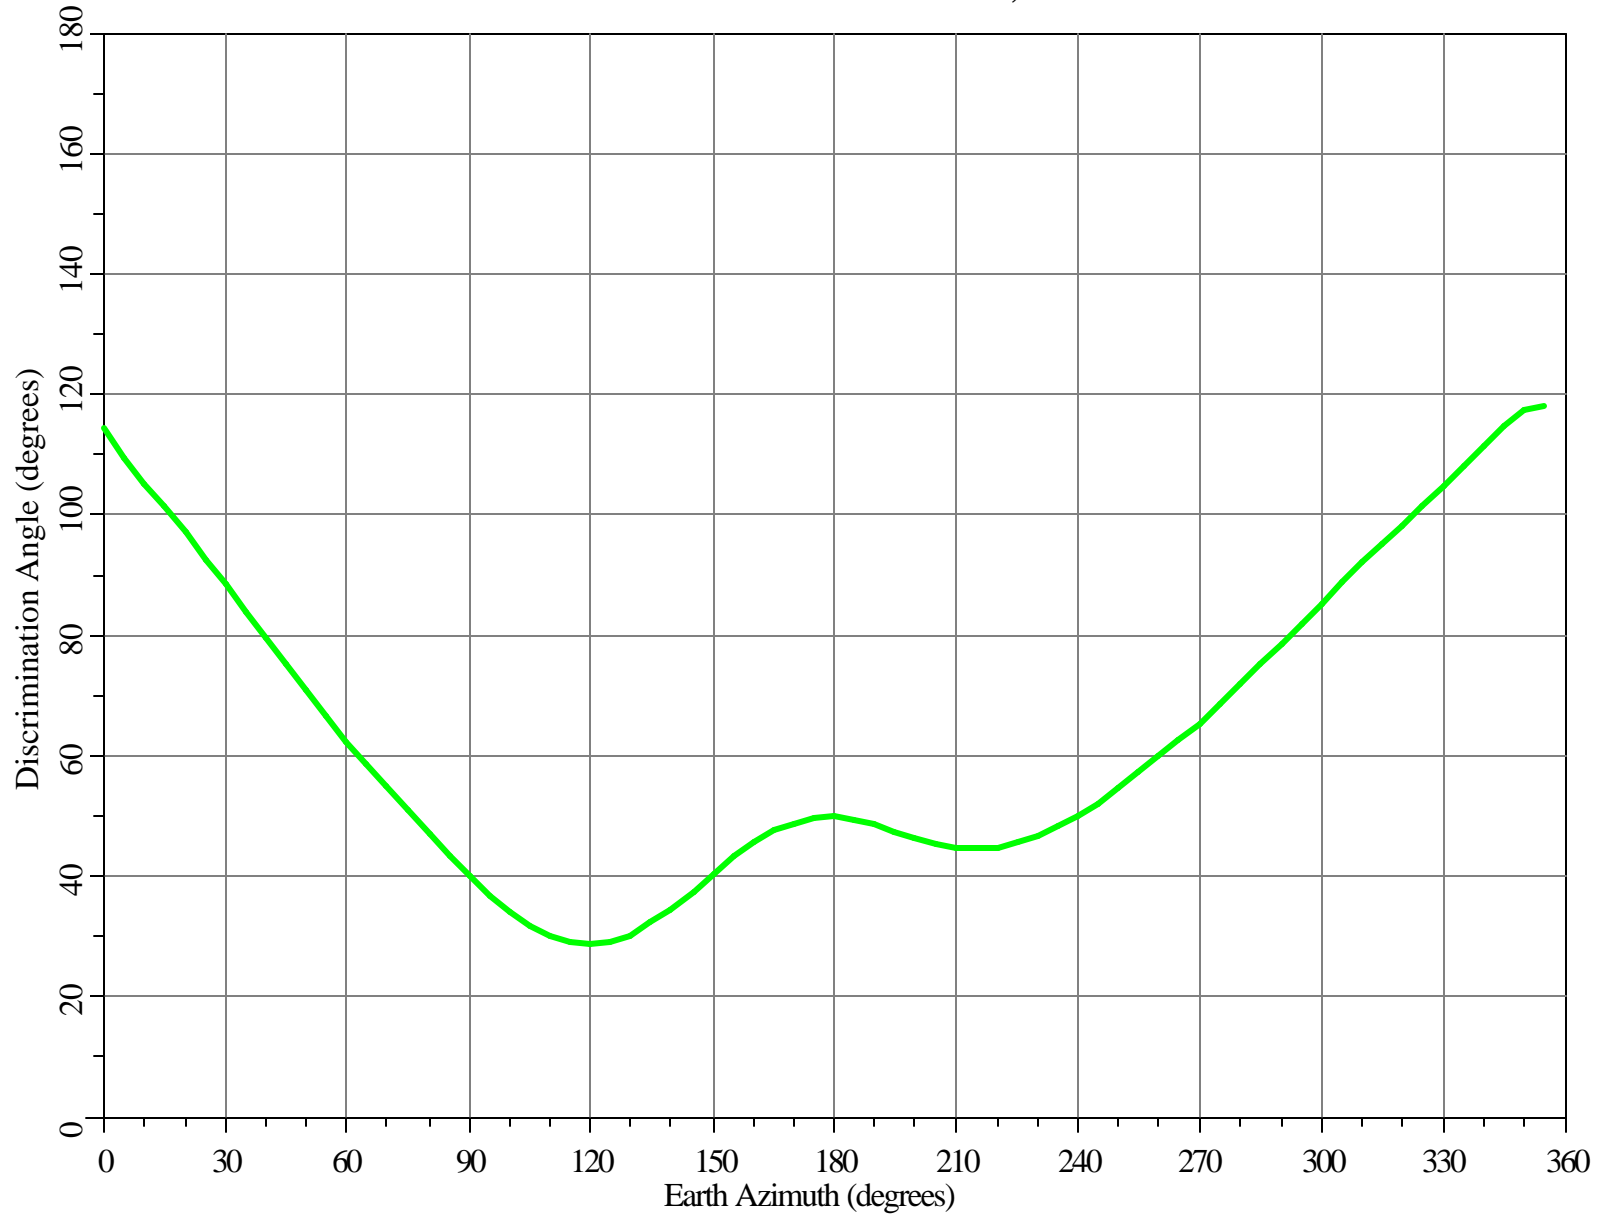

Final Contour & Rain Scatter for TV City, CA - Transmit

SCALE - 1:10000000 1 inch = 157.8 miles

Final Contour & Rain Scatter for TV City, CA - Receive

SCALE - 1:10000000 1 inch = 157.8 miles