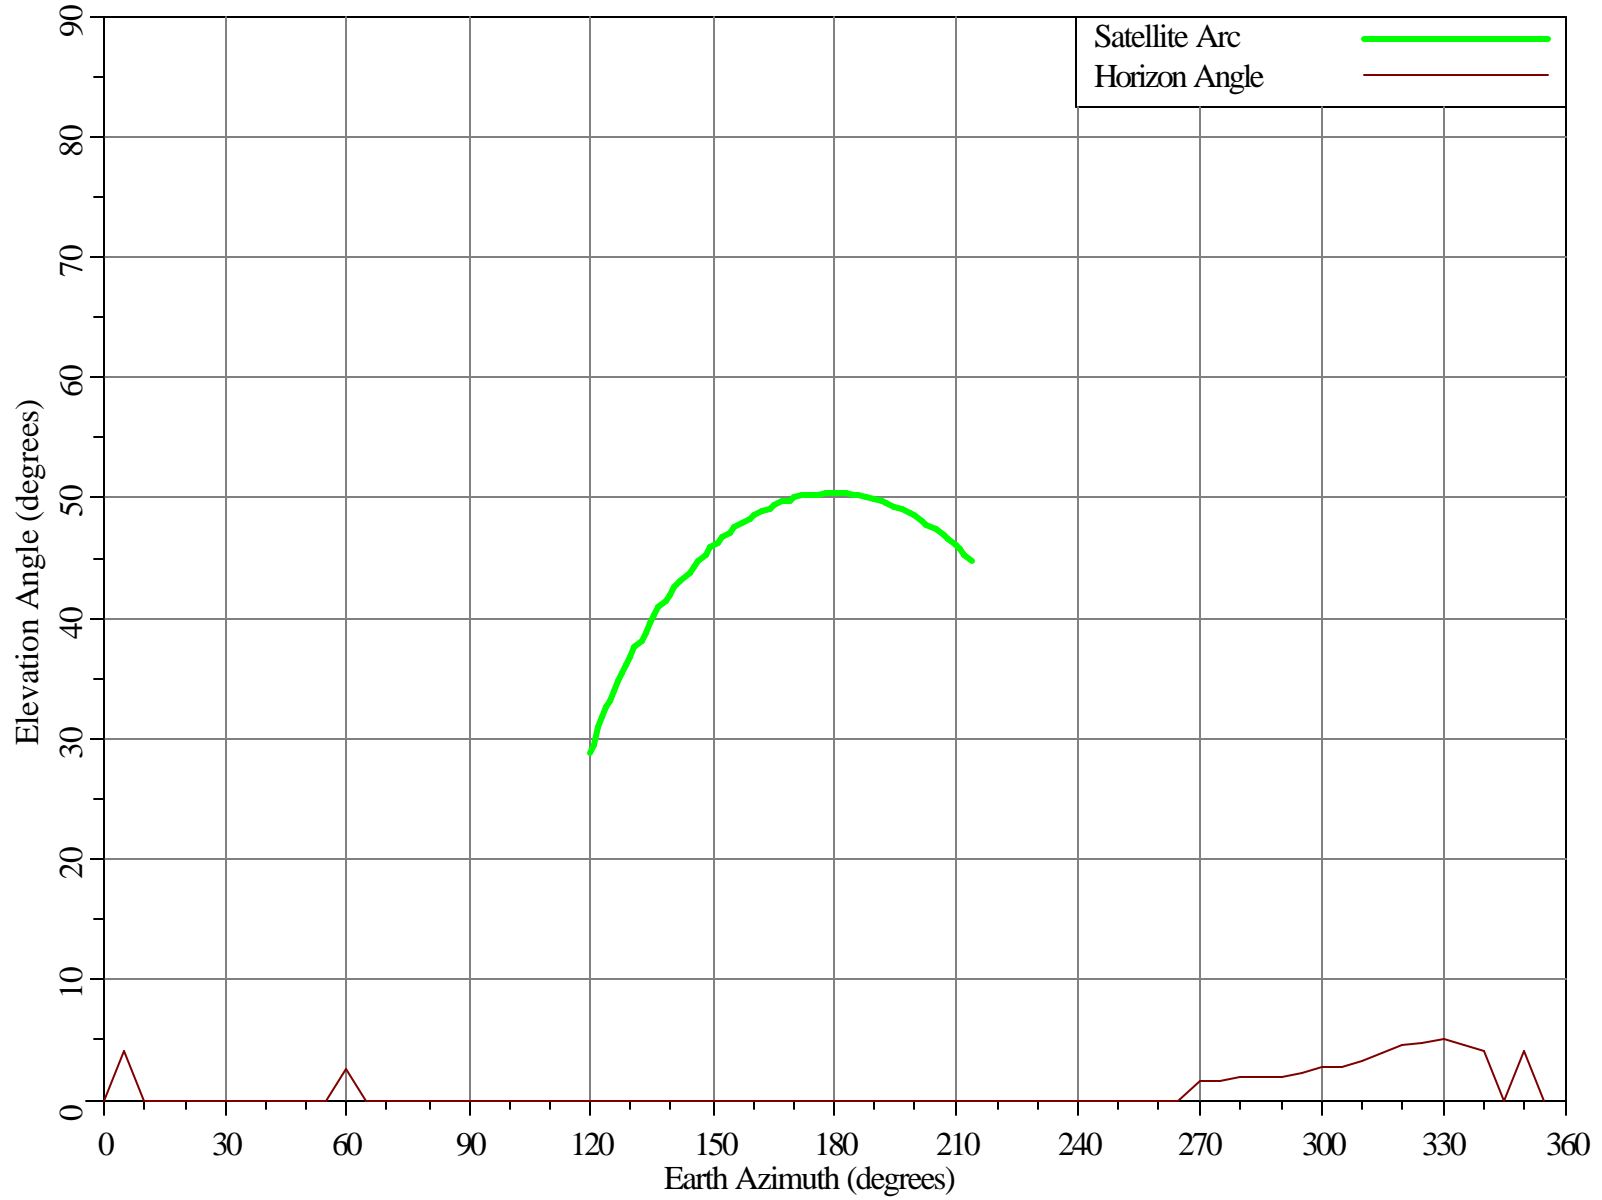

Horizon Angle & Satellite Arc for TV City, CA Micronet Communications, Inc.