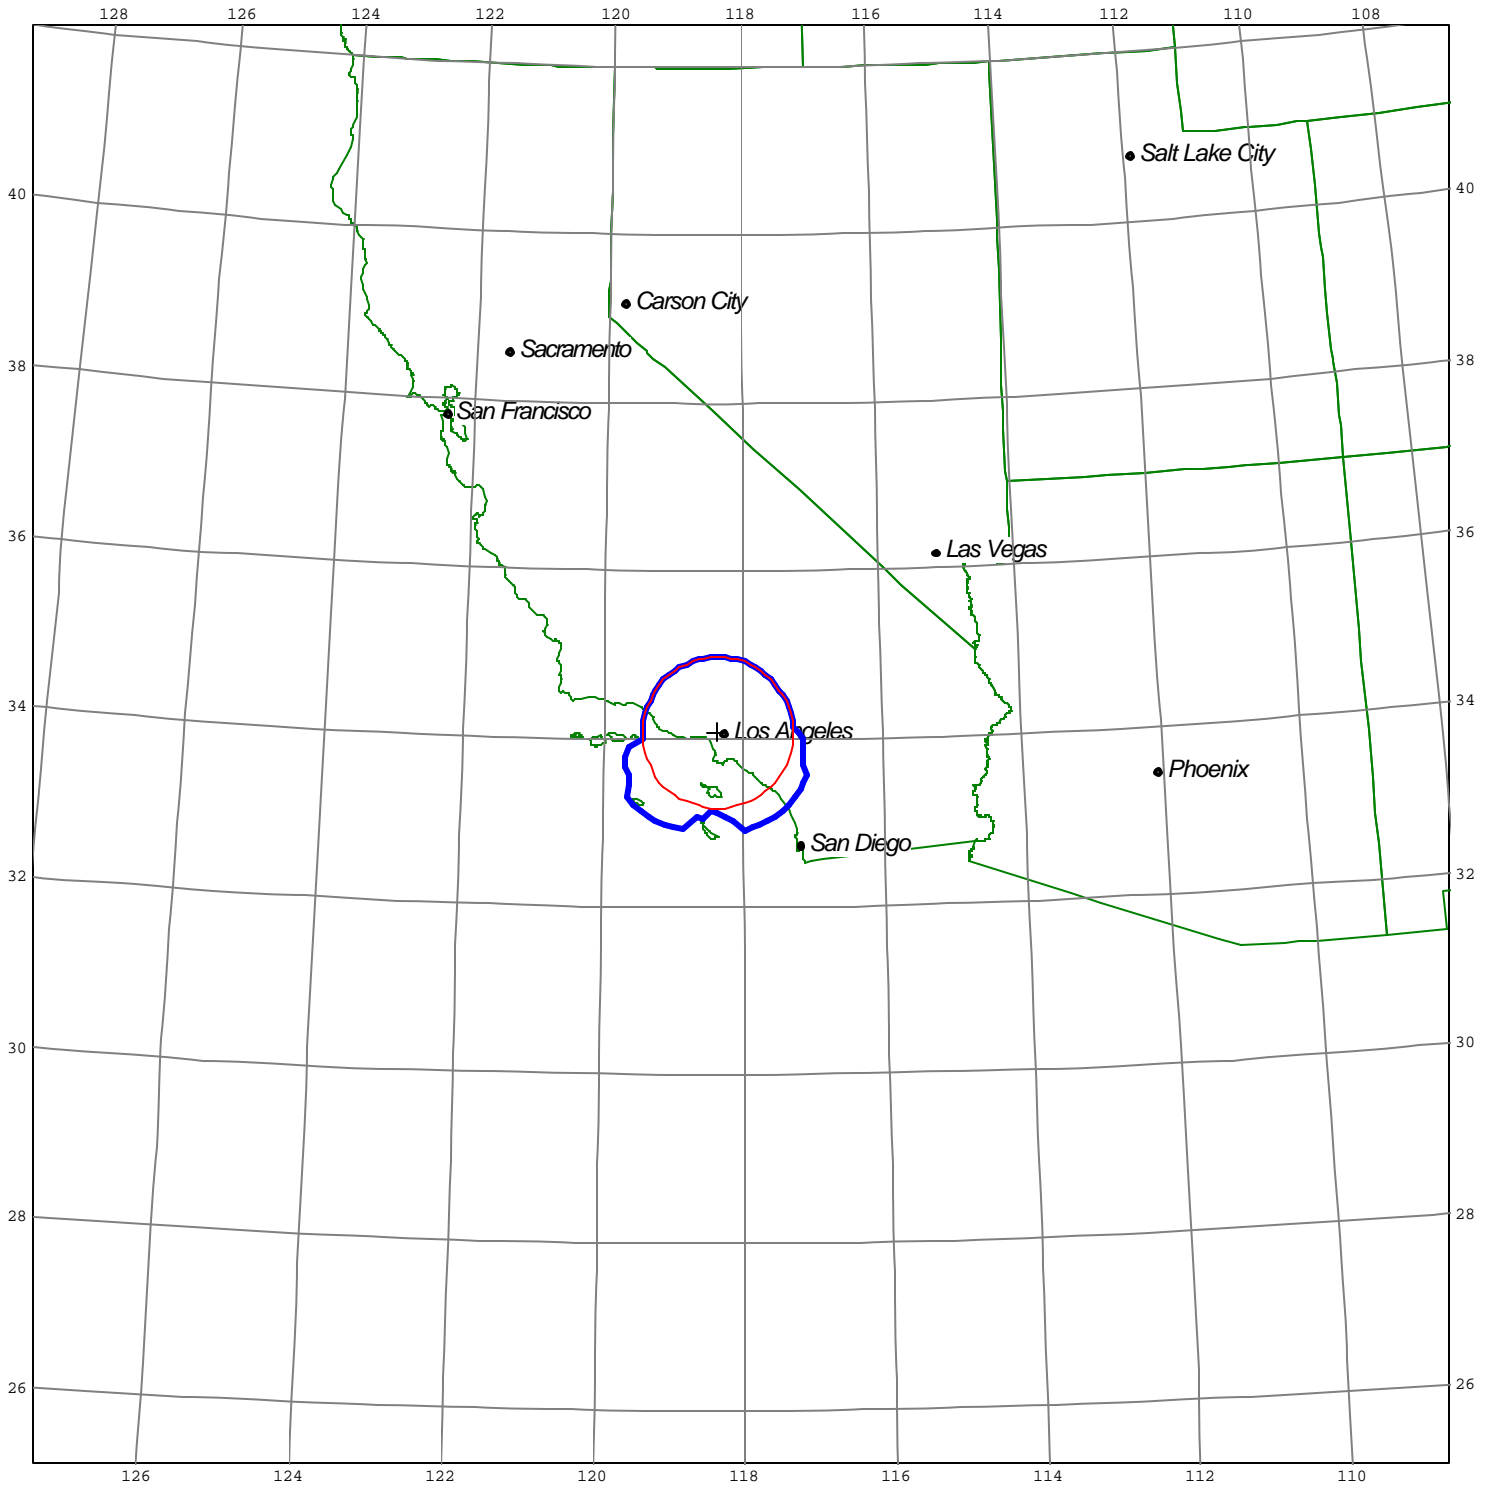

Horizon Angle & Satellite Arc for TV City, CA Micronet Communications, Inc.

Horizon Gain for TV City, CA Micronet Communications, Inc.

Minimum Discrimination Angles for TV City, CA Micronet Communications, Inc.

Final Contour & Rain Scatter for TV City, CA - Transmit

SCALE - 1:10000000 1 inch = 157.8 miles

Final Contour & Rain Scatter for TV City, CA - Receive

SCALE - 1:10000000 1 inch = 157.8 miles