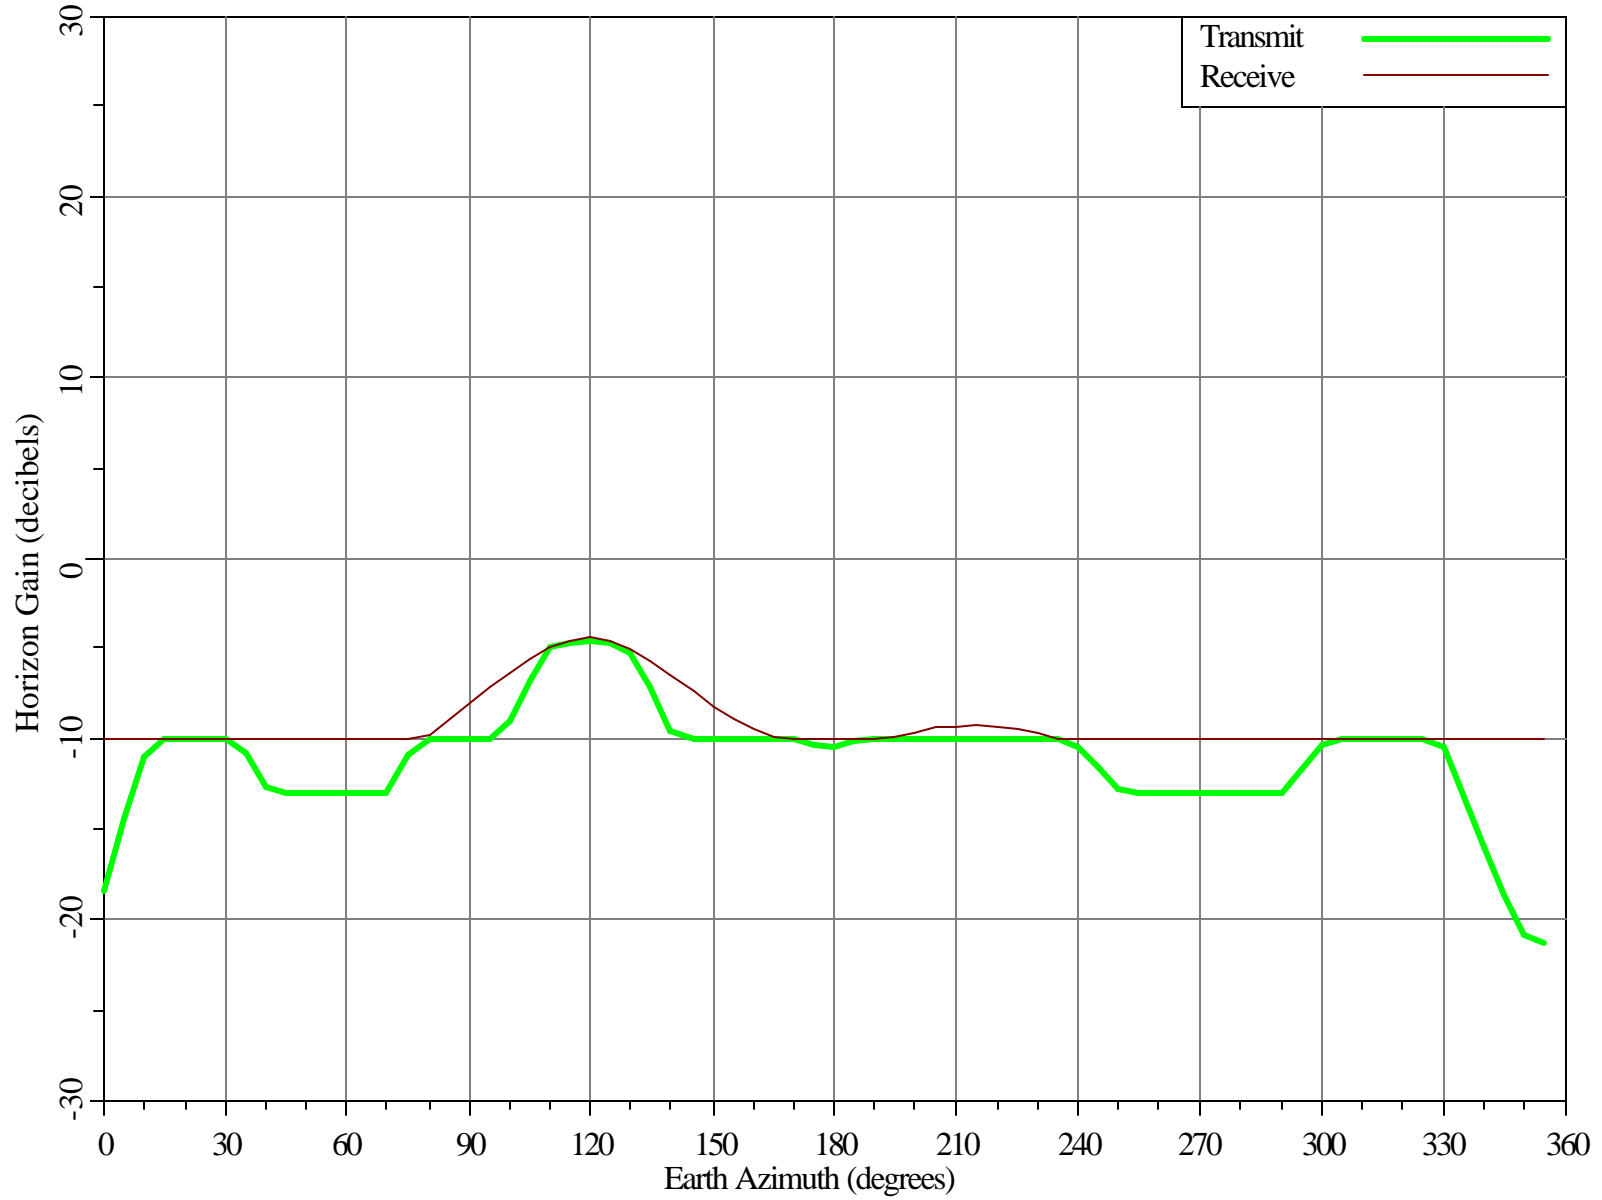

Horizon Gain for TV City, CA Micronet Communications, Inc.