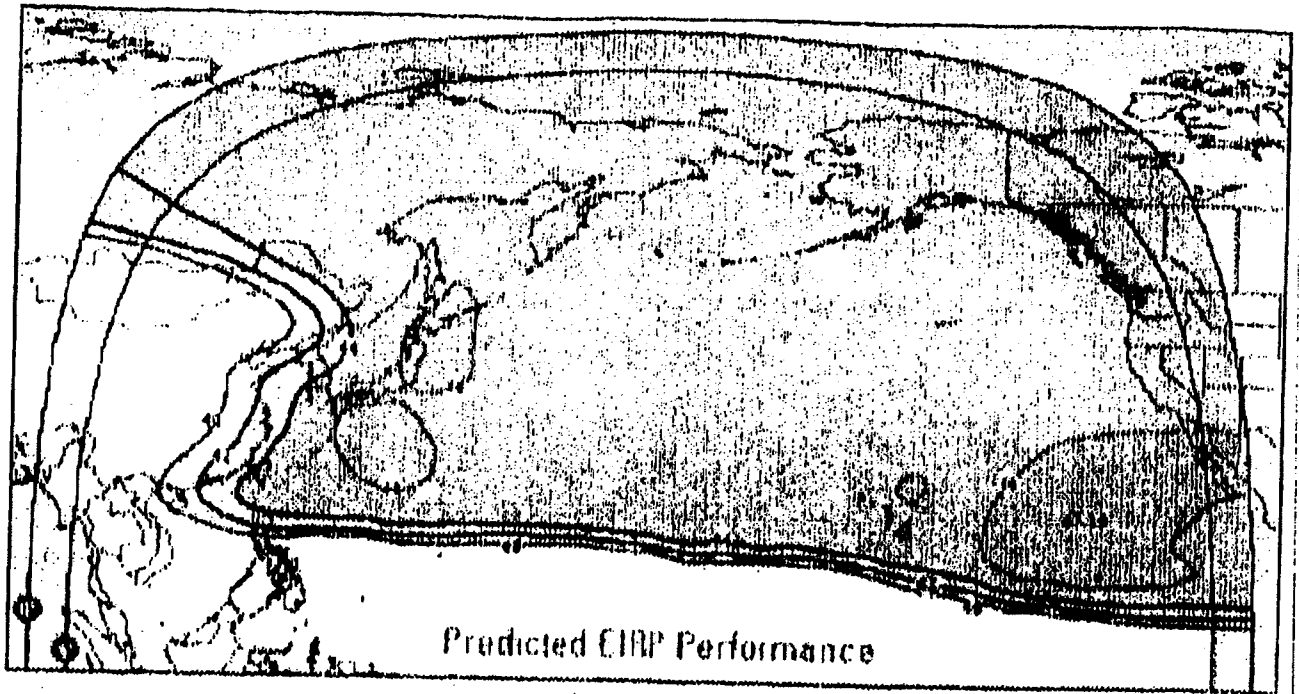

North Pacific Ku-band Zone Beam

Figure 5

Satmex 5 (116.8° W)
EIRP
Region KU-2 Even Xponder
(Pol. Hor/Ver)

SATMEX PROPRIETARY INFORMATION