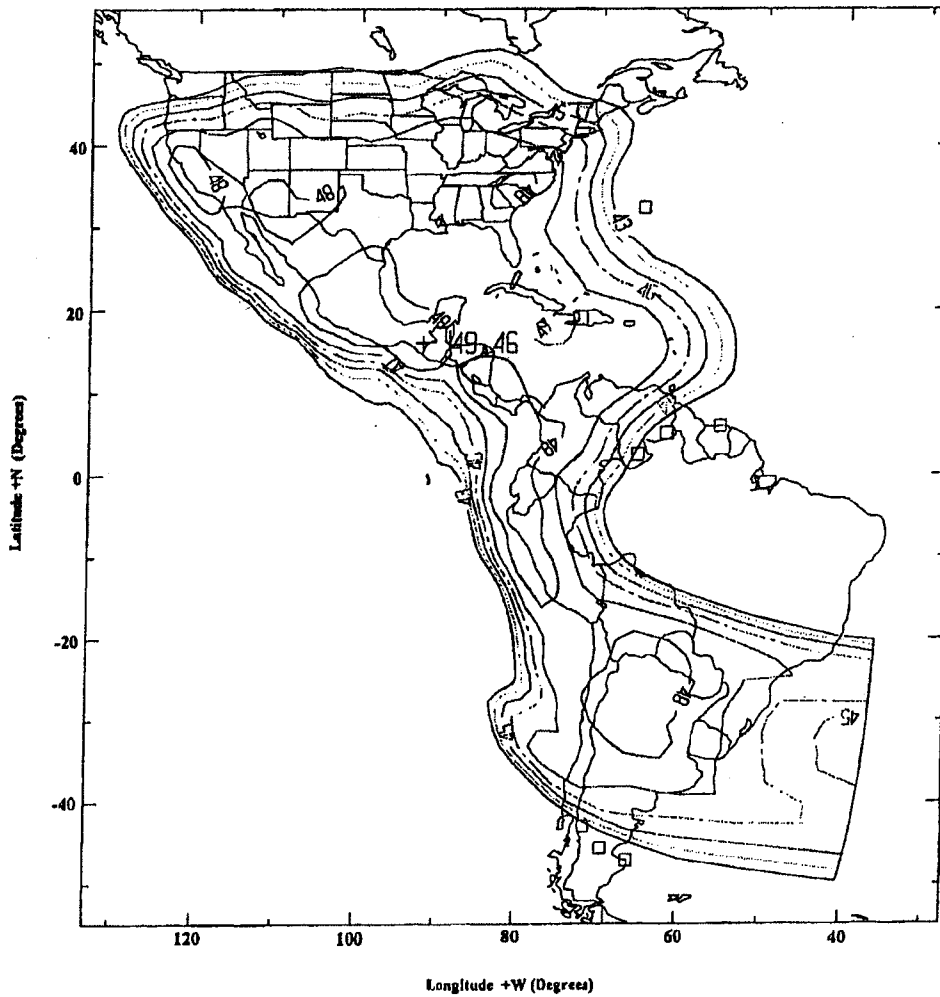

North Pacific Ku-band Zone Beam

Figure 5

Satmex 5 (116.8° W)
EIRP
Region KU-2 Even Xponder
(Pol. Hor/Ver)

SATMEX PROPRIETARY INFORMATION