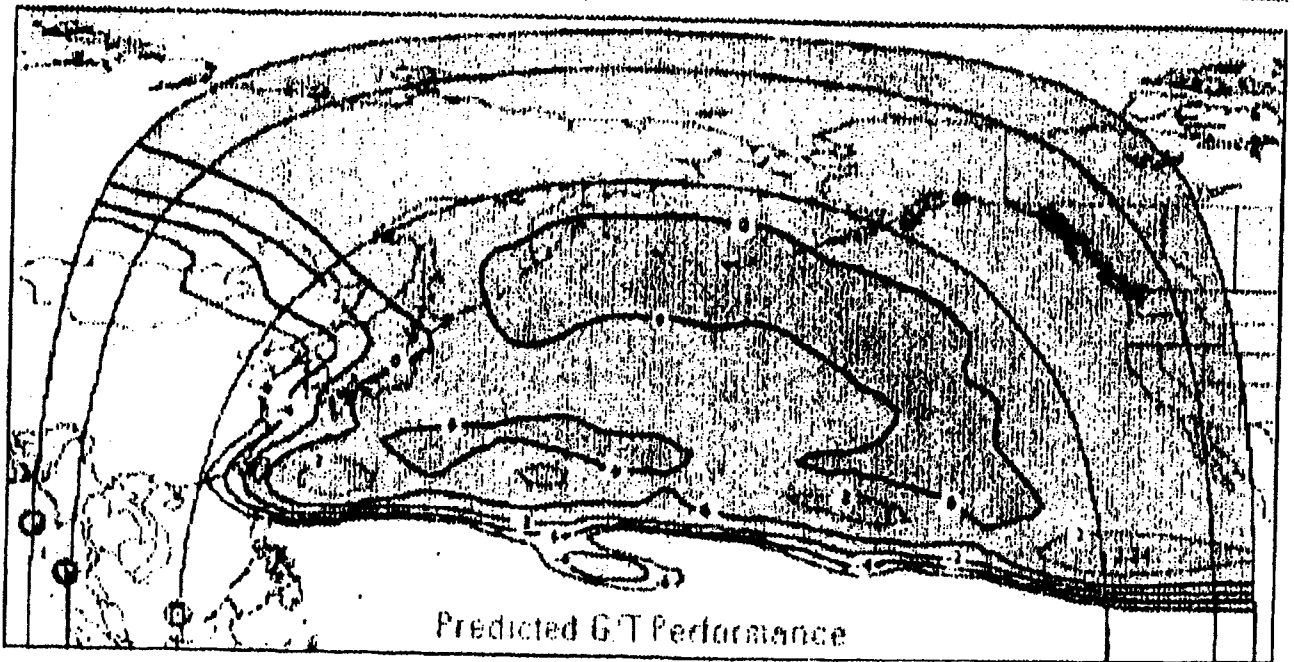

North Pacific Ku-band Zone Beam

Figure 5

Satmex 5 (116.8° W)
EIRP
Region KU-2 Even Xponder
(Pol. Hor/Ver)

SATMEX PROPRIETARY INFORMATION