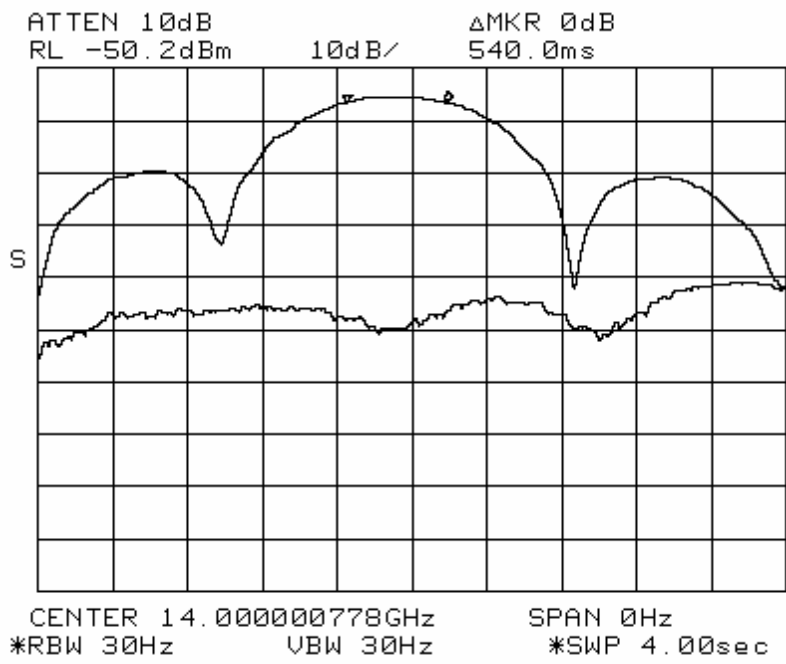

Suman

ANTENNA MODEL: SM-T3.7RK
 FEED MODEL: SM-T3.7RKY
 DIR: CW
 Tx-POL: H

Suman

ANTENNA MODEL: SM-T3.7RK
 FEED MODEL: SM-T3.7RKY
 DIR: UP
 Tx-POL: H

Suman

ANTENNA MODEL: SM-T3.7RK
 FEED MODEL: SM-T3.7RKY
 DIR: CW
 Tx-POL: V

Suman

ANTENNA MODEL: SM-T3.7RK
 FEED MODEL: SM-T3.7RKY
 DIR: UP
 Tx-POL: V

Suman

ANTENNA MODEL: SM-T3.7RK
 FEED MODEL: SM-T3.7RKY
 DIR: CW
 Tx-POL: V

Suman

ANTENNA MODEL: SM-T3.7RK
 FEED MODEL: SM-T3.7RKY
 DIR: UP
 Tx-POL: V