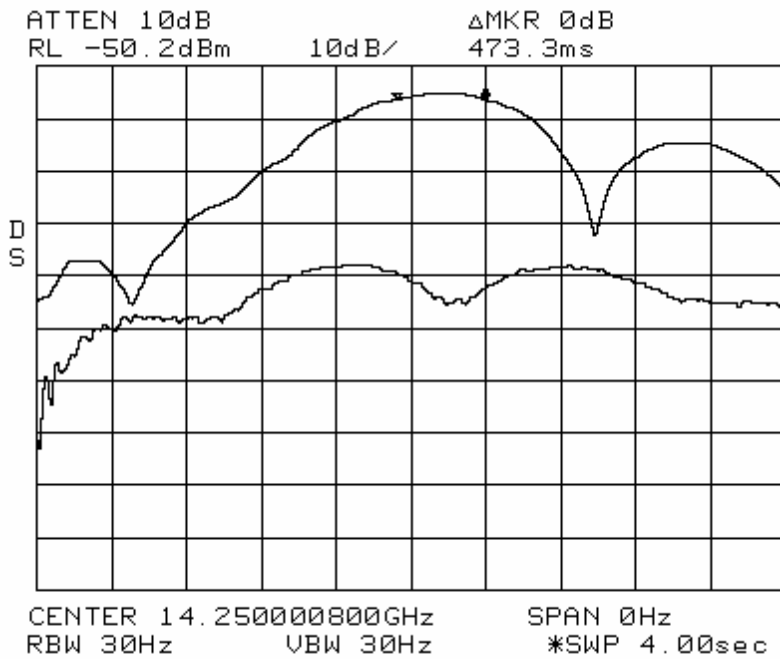

Suman

ANTENNA MODEL: SM-T3.7RK
 FEED MODEL: SM-T3.7RKY
 DIR: CW
 Tx-POL: H

Suman

ANTENNA MODEL: SM-T3.7RK
 FEED MODEL: SM-T3.7RKY
 DIR: UP
 Tx-POL: H

Suman

ANTENNA MODEL: SM-T3.7RK
 FEED MODEL: SM-T3.7RKY
 DIR: CW
 Tx-POL: V

Suman

ANTENNA MODEL: SM-T3.7RK
 FEED MODEL: SM-T3.7RKY
 DIR: UP
 Tx-POL: V

Suman

ANTENNA MODEL: SM-T3.7RK
 FEED MODEL: SM-T3.7RKY
 DIR: CW
 Tx-POL: V

Suman

ANTENNA MODEL: SM-T3.7RK
 FEED MODEL: SM-T3.7RKY
 DIR: UP
 Tx-POL: V