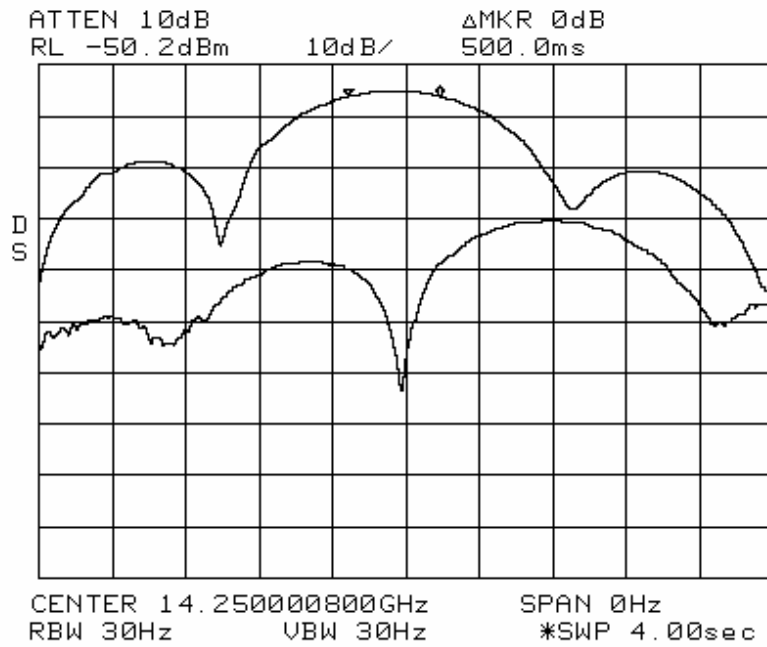

Suman

ANTENNA MODEL: SM-T3.7RK
 FEED MODEL: SM-T3.7RKY
 DIR: CW
 Tx-POL: H

Suman

ANTENNA MODEL: SM-T3.7RK
 FEED MODEL: SM-T3.7RKY
 DIR: UP
 Tx-POL: H

Suman

ANTENNA MODEL: SM-T3.7RK
 FEED MODEL: SM-T3.7RKY
 DIR: CW
 Tx-POL: V

Suman

ANTENNA MODEL: SM-T3.7RK
 FEED MODEL: SM-T3.7RKY
 DIR: UP
 Tx-POL: V

Suman

ANTENNA MODEL: SM-T3.7RK
 FEED MODEL: SM-T3.7RKY
 DIR: CW
 Tx-POL: V

Suman

ANTENNA MODEL: SM-T3.7RK
 FEED MODEL: SM-T3.7RKY
 DIR: UP
 Tx-POL: V