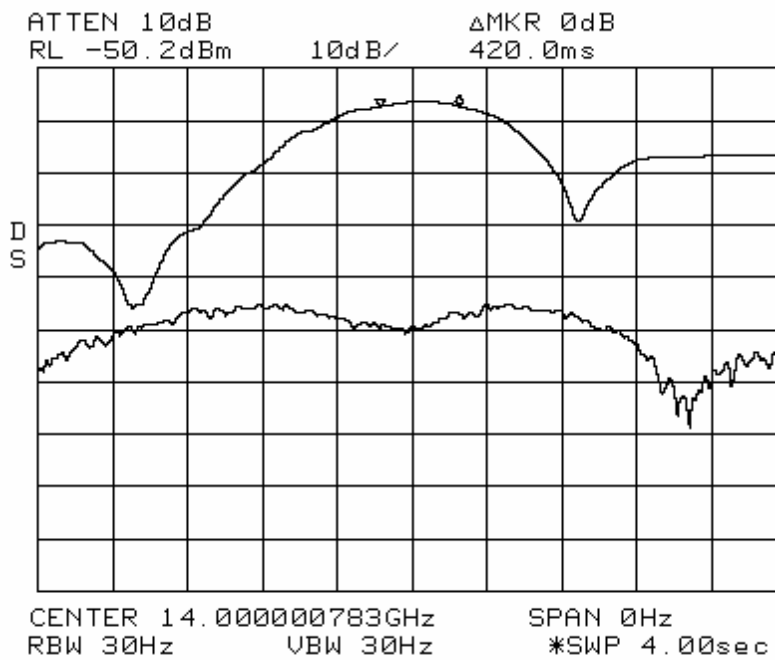

Suman

ANTENNA MODEL: SM-T3.7RK
 FEED MODEL: SM-T3.7RKY
 DIR: CW
 Tx-POL: H

Suman

ANTENNA MODEL: SM-T3.7RK
 FEED MODEL: SM-T3.7RKY
 DIR: UP
 Tx-POL: H

Suman

ANTENNA MODEL: SM-T3.7RK
 FEED MODEL: SM-T3.7RKY
 DIR: CW
 Tx-POL: V

Suman

ANTENNA MODEL: SM-T3.7RK
 FEED MODEL: SM-T3.7RKY
 DIR: UP
 Tx-POL: V

Suman

ANTENNA MODEL: SM-T3.7RK
 FEED MODEL: SM-T3.7RKY
 DIR: CW
 Tx-POL: V

Suman

ANTENNA MODEL: SM-T3.7RK
 FEED MODEL: SM-T3.7RKY
 DIR: UP
 Tx-POL: V