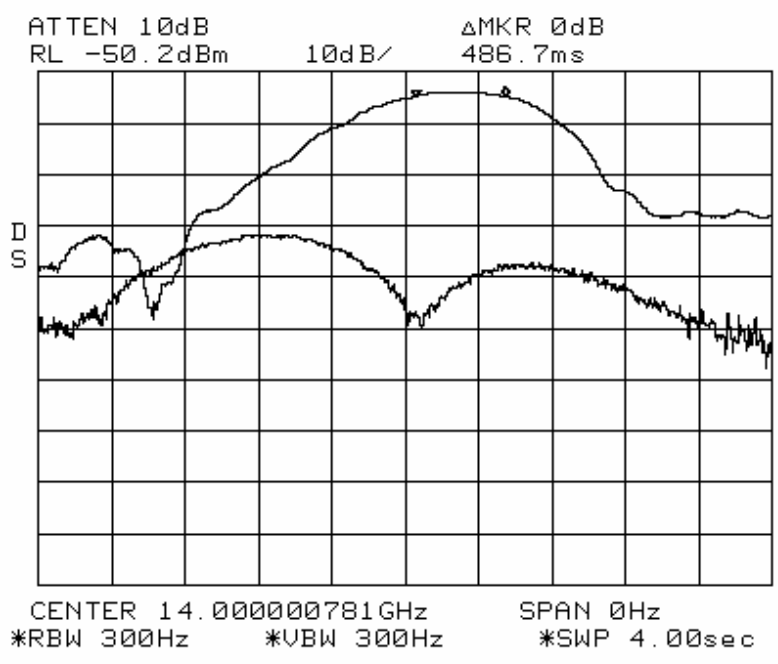

Suman

ANTENNA MODEL: SM-T3.7RK
 FEED MODEL: SM-T3.7RKY
 DIR: CW
 Tx-POL: H

Suman

ANTENNA MODEL: SM-T3.7RK
 FEED MODEL: SM-T3.7RKY
 DIR: UP
 Tx-POL: H

Suman

ANTENNA MODEL: SM-T3.7RK
 FEED MODEL: SM-T3.7RKY
 DIR: CW
 Tx-POL: V

Suman

ANTENNA MODEL: SM-T3.7RK
 FEED MODEL: SM-T3.7RKY
 DIR: UP
 Tx-POL: V

Suman

ANTENNA MODEL: SM-T3.7RK
 FEED MODEL: SM-T3.7RKY
 DIR: CW
 Tx-POL: V

Suman

ANTENNA MODEL: SM-T3.7RK
 FEED MODEL: SM-T3.7RKY
 DIR: UP
 Tx-POL: V