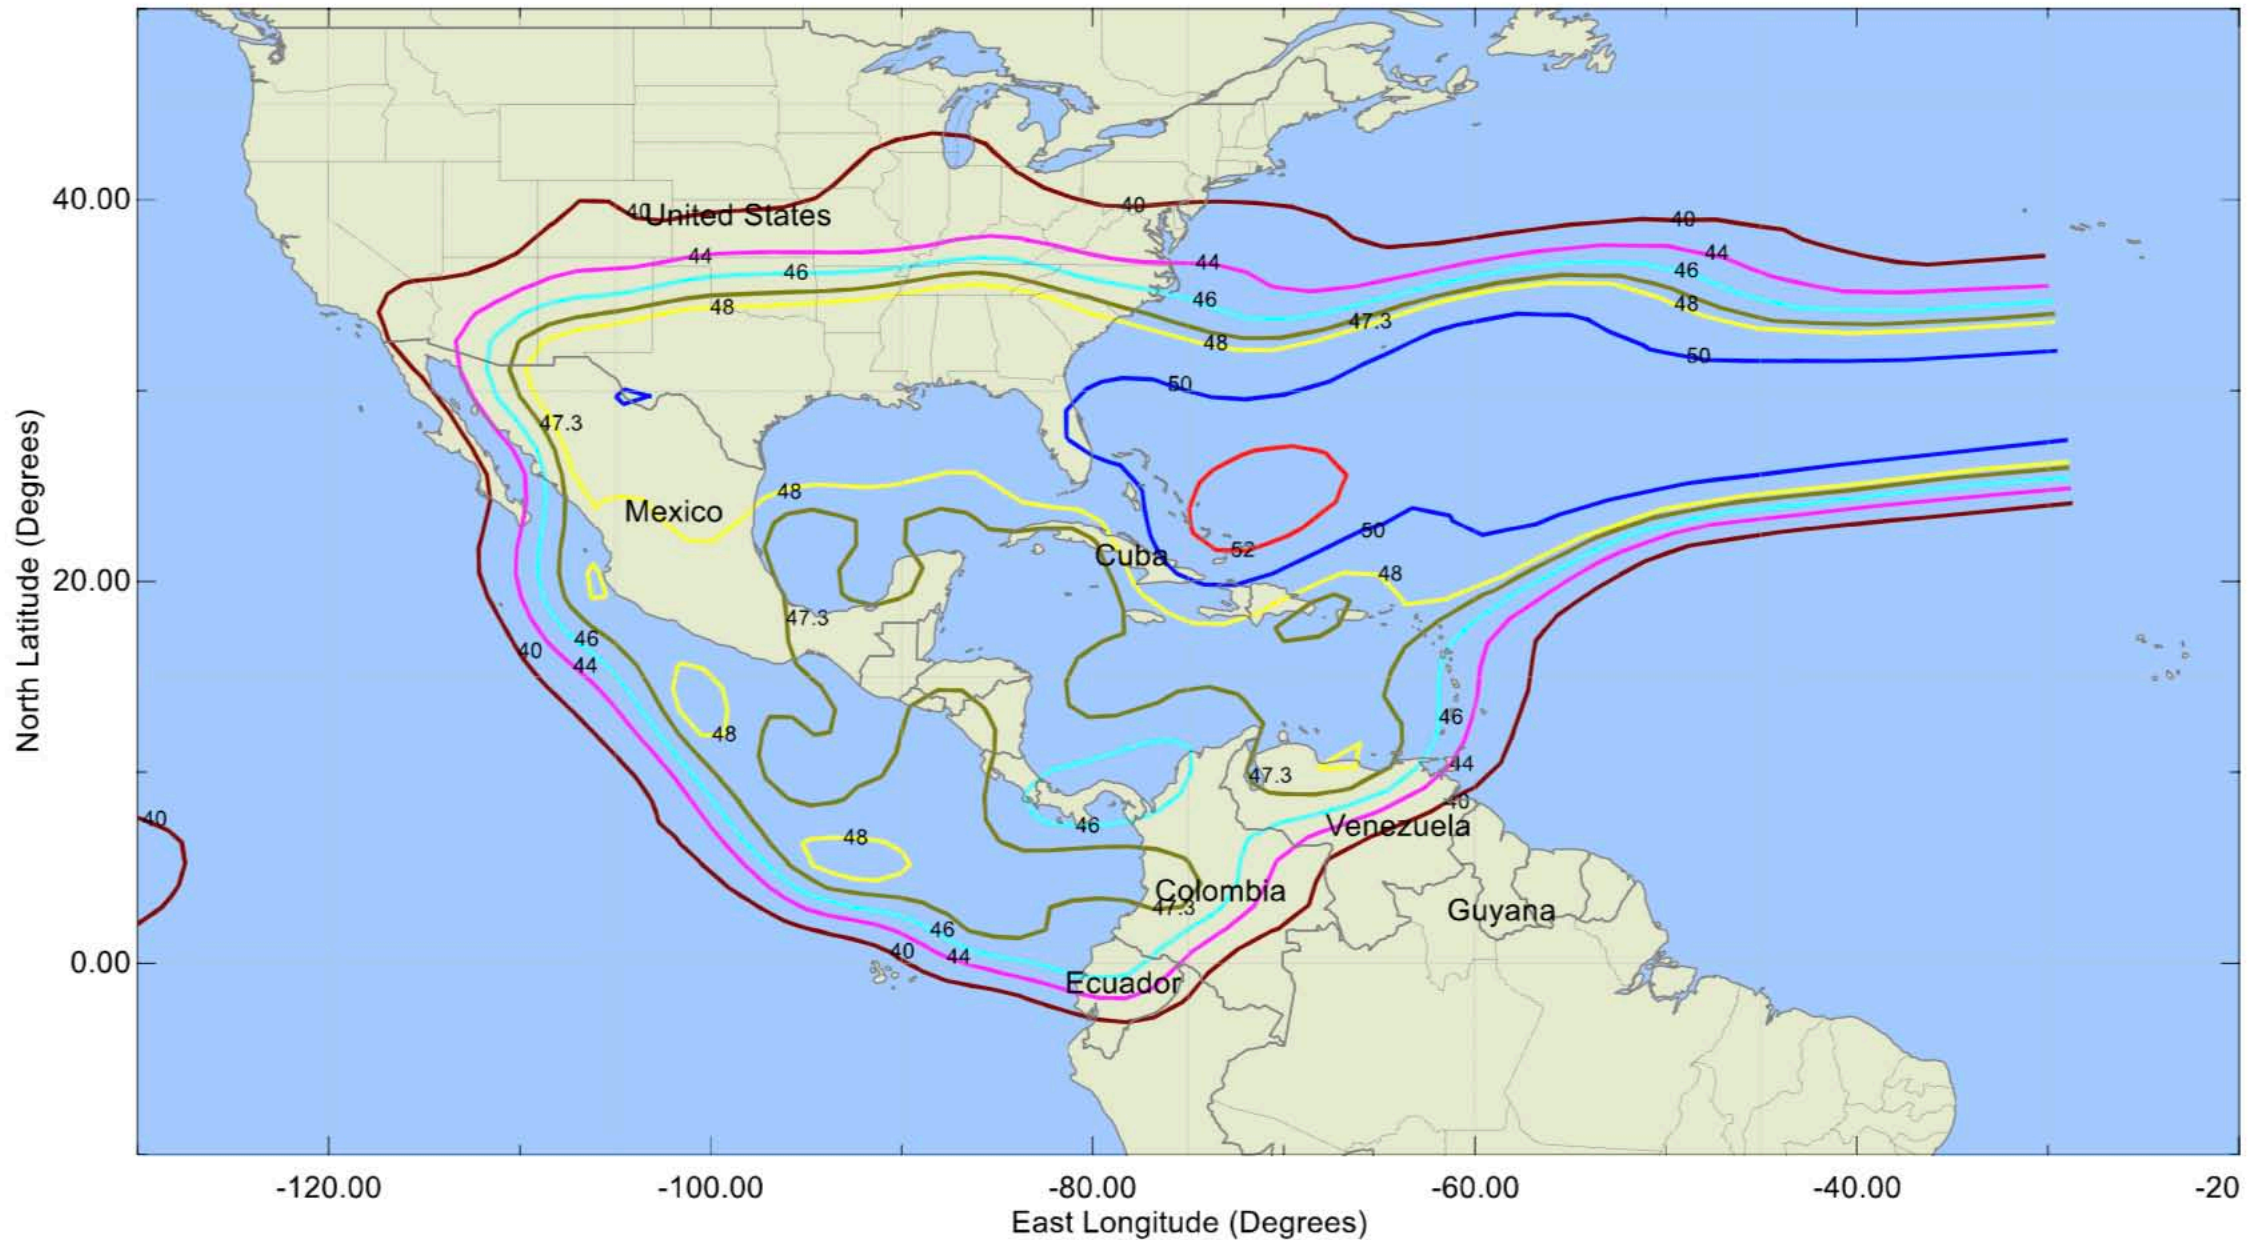

EXHIBIT B

Satellite Coverage Contours

Anik F1 Ku-Band N. America EIRP (dBW) @109.2W Ant Bias (2.5E,2.5S), Inclination=0

Eutelsat 139 West A @ 139° W.L.

Hispasat 143 W-1 @ 143° W.L.