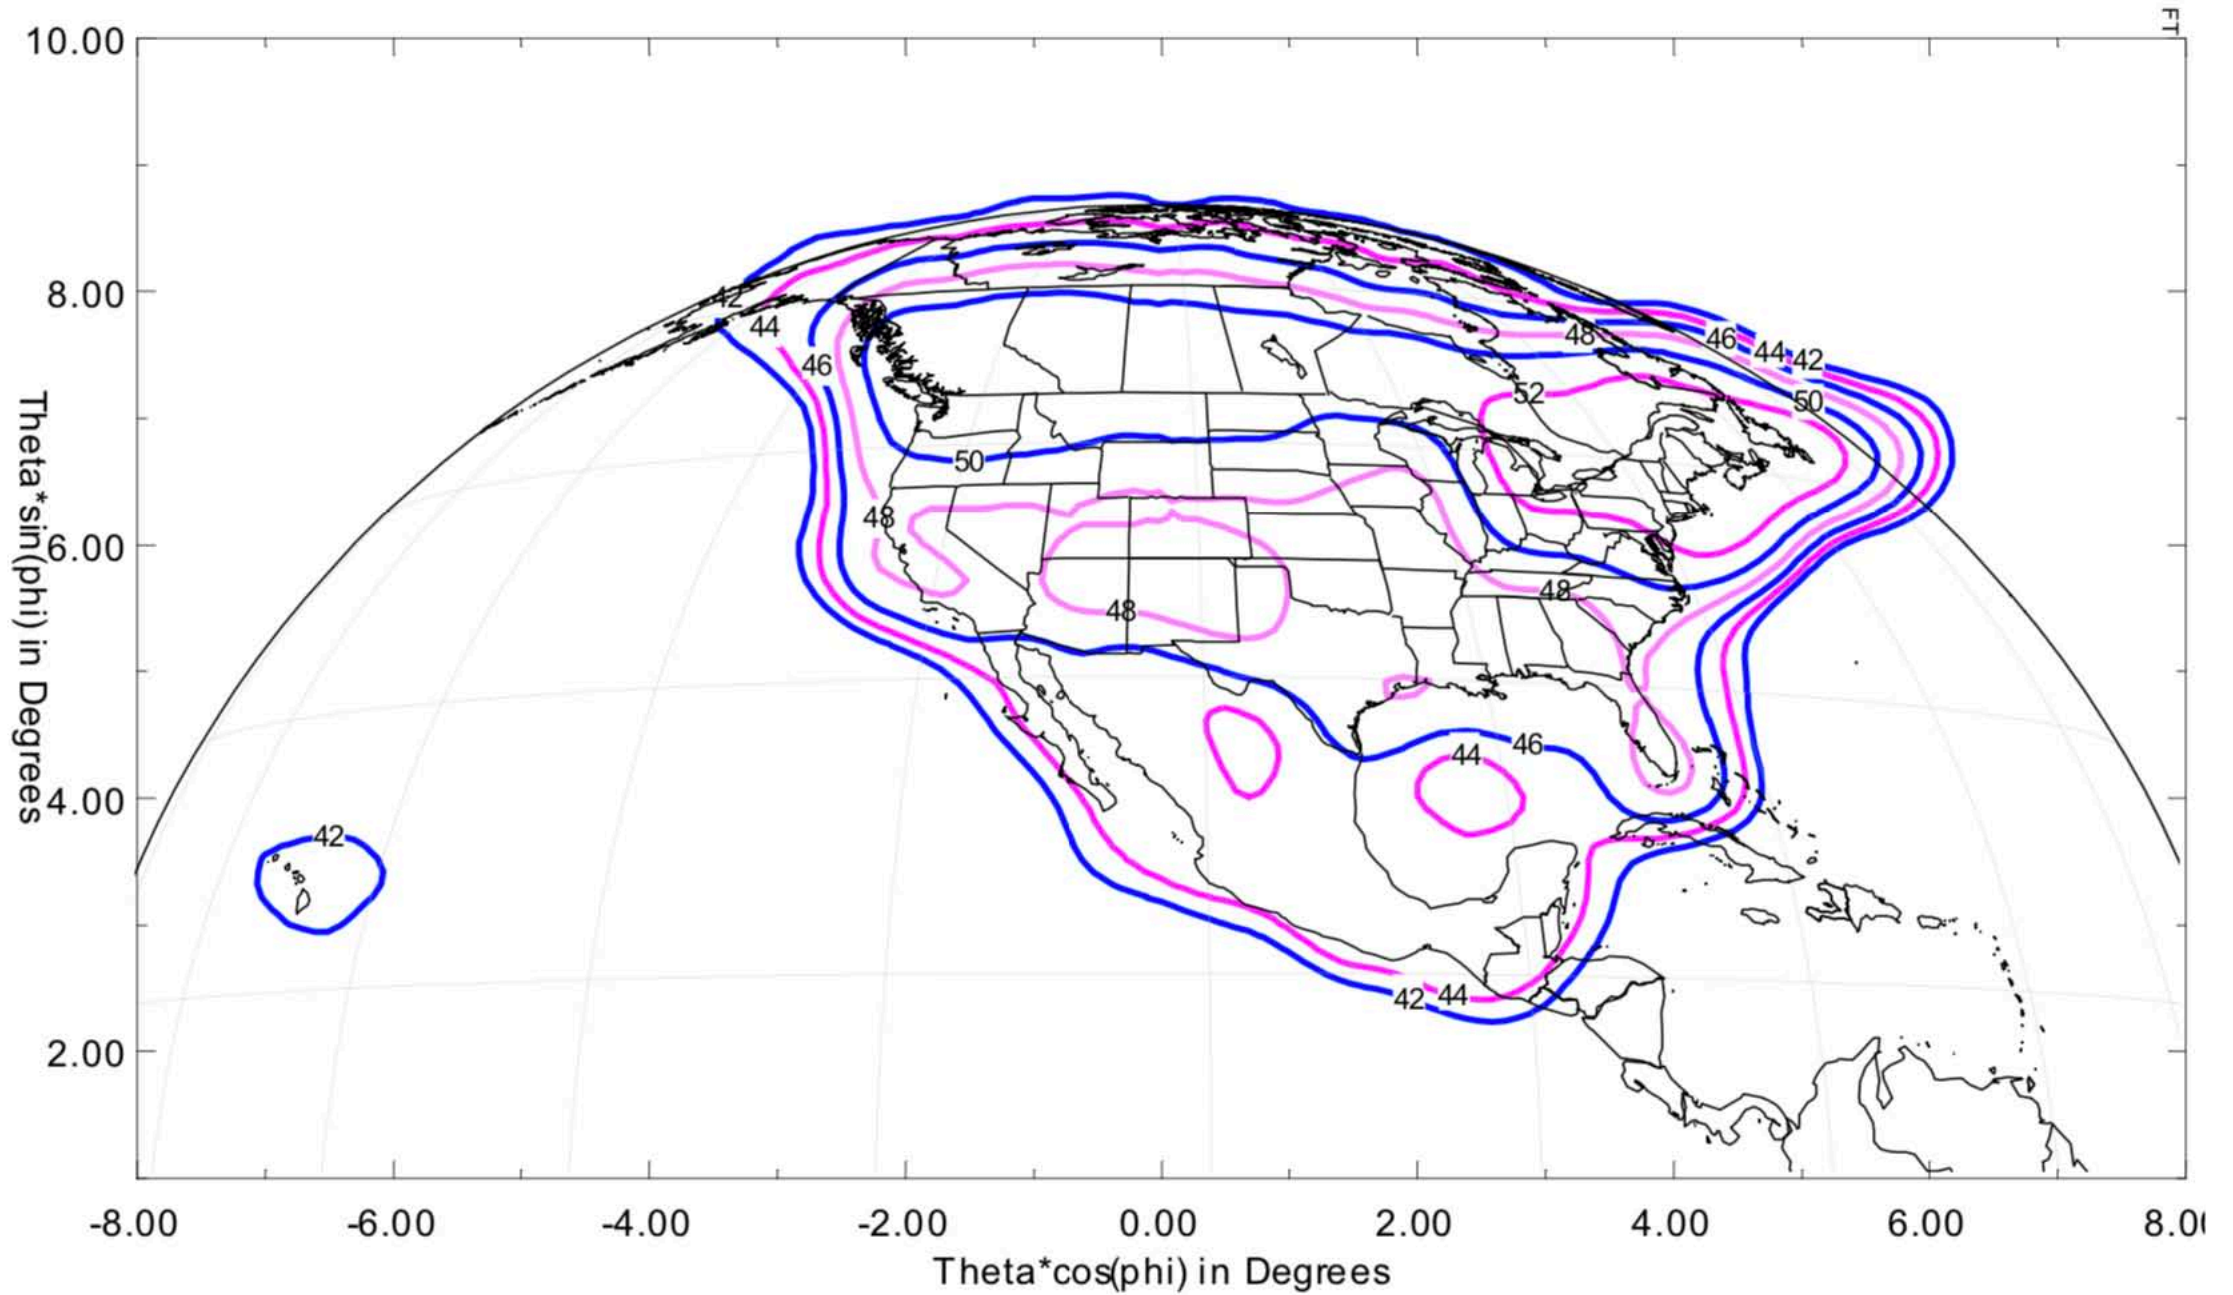

EXHIBIT B

Satellite Coverage Contours

Anik F1 Ku-Band N. America EIRP (dBW) @109.2W Ant Bias (2.5E,2.5S), Inclination=0

Eutelsat 139 West A @ 139° W.L.

Hispasat 143 W-1 @ 143° W.L.