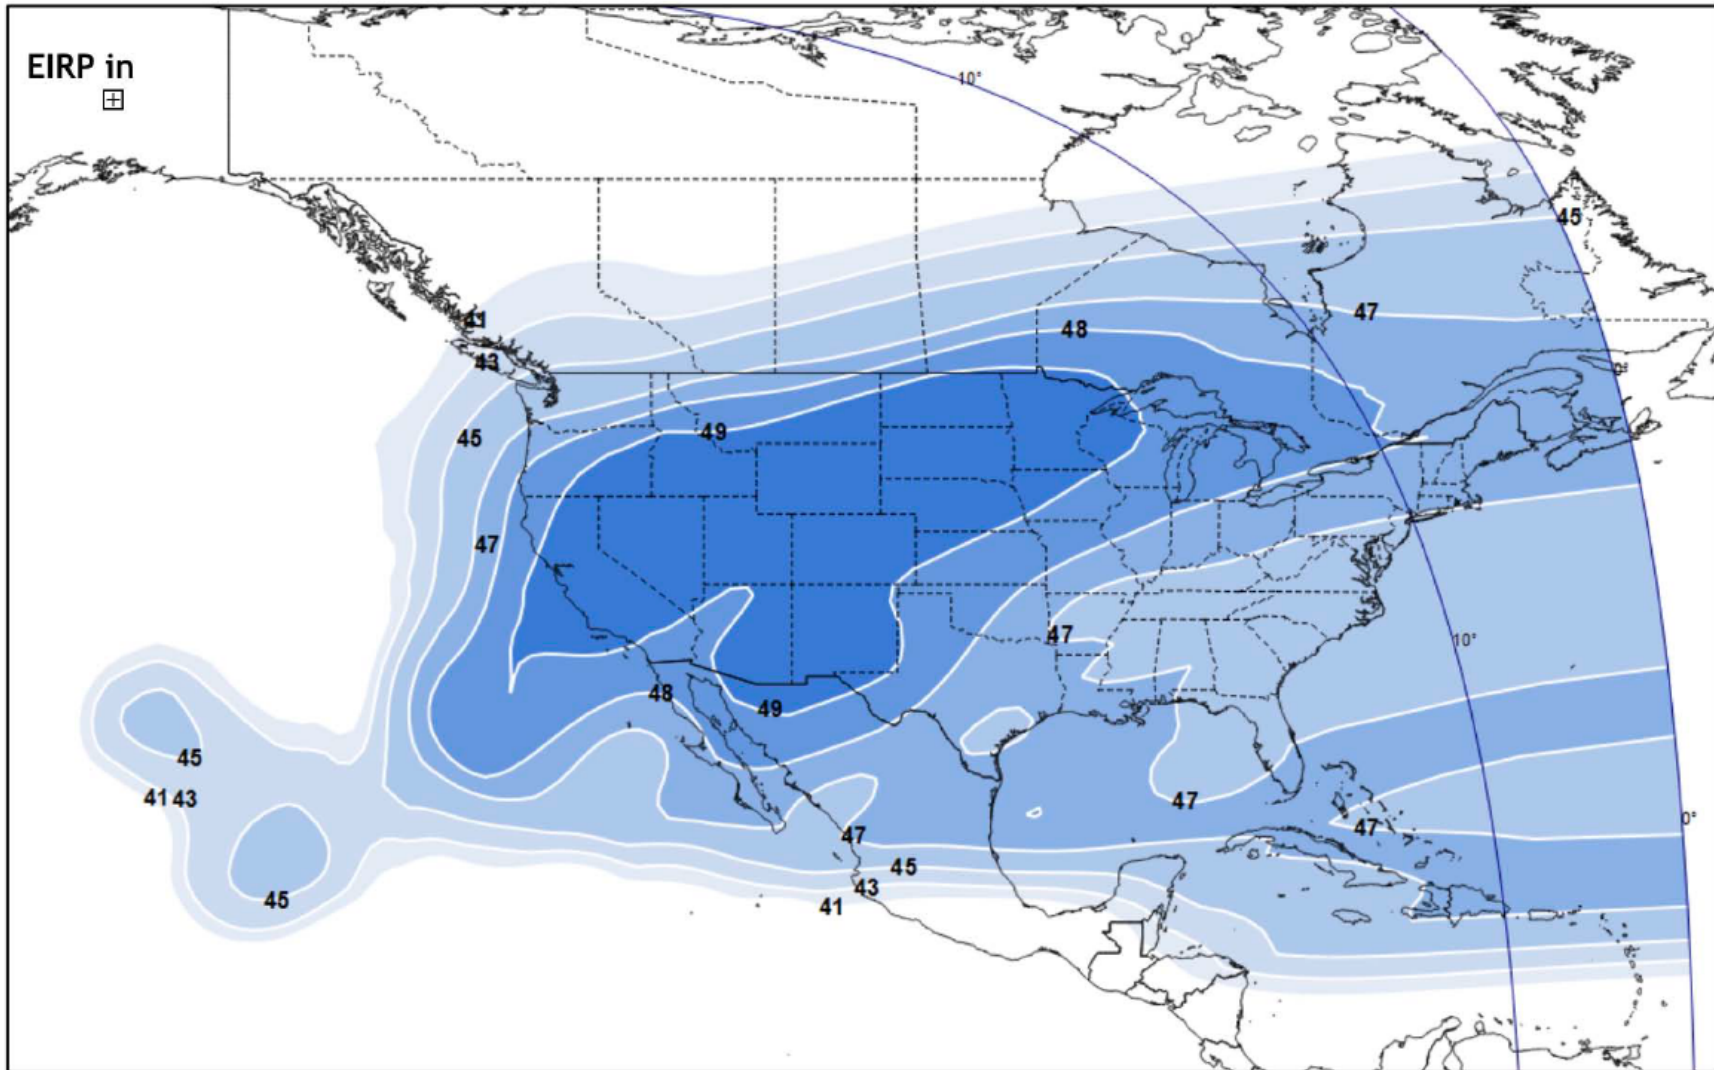

EXHIBIT B

Satellite Coverage Contours

Anik F1 Ku-Band N. America EIRP (dBW) @109.2W Ant Bias (2.5E,2.5S), Inclination=0

Eutelsat 139 West A @ 139° W.L.

Hispasat 143 W-1 @ 143° W.L.