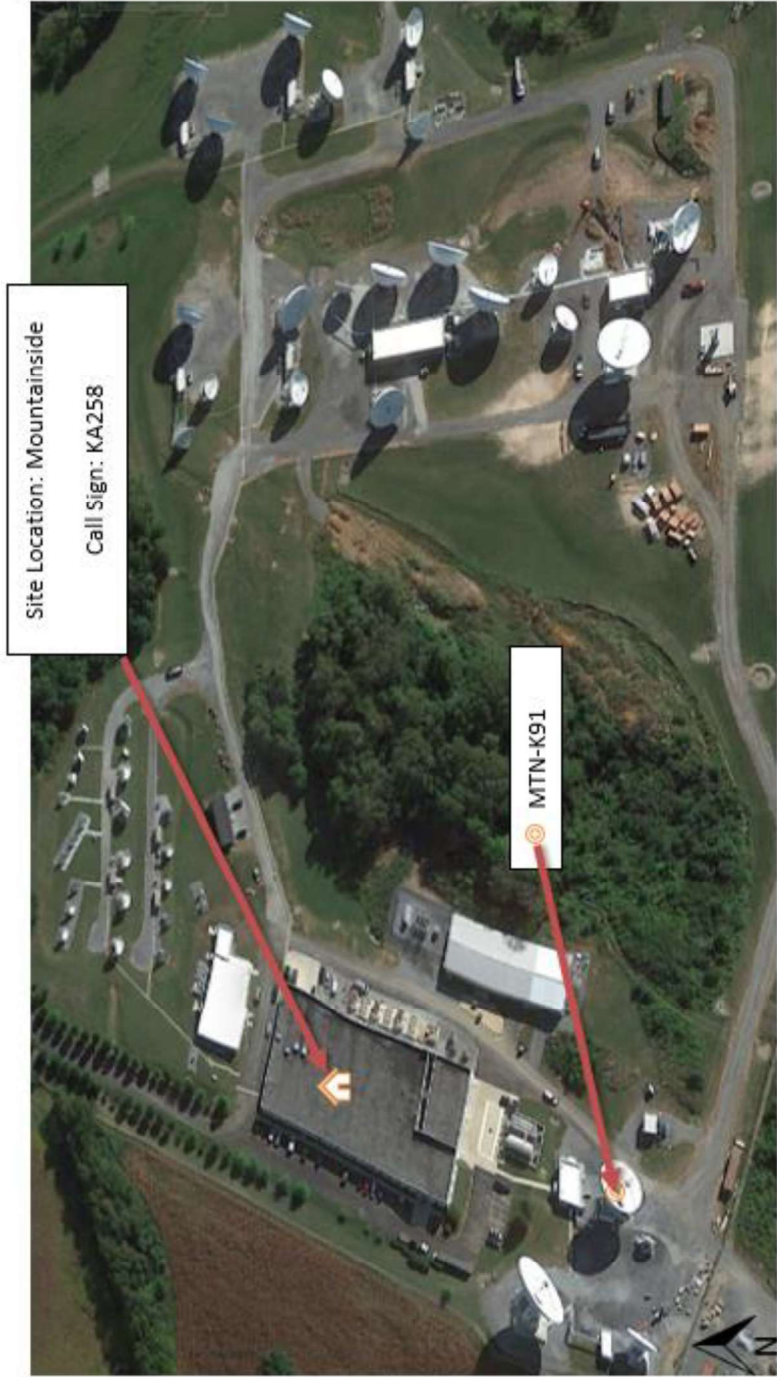

**Exhibit A**

**Mountainside, Maryland Earth Station**

**Call Sign KA258**

Earth station KA258 is located at the following coordinates according to WGS84: 39°35'56.60", -77°45'32.93". Below is a screen shot confirming the presence of the antenna at these coordinates.

Site Location: Mountainside  
Call Sign: KA258

MTN-K91