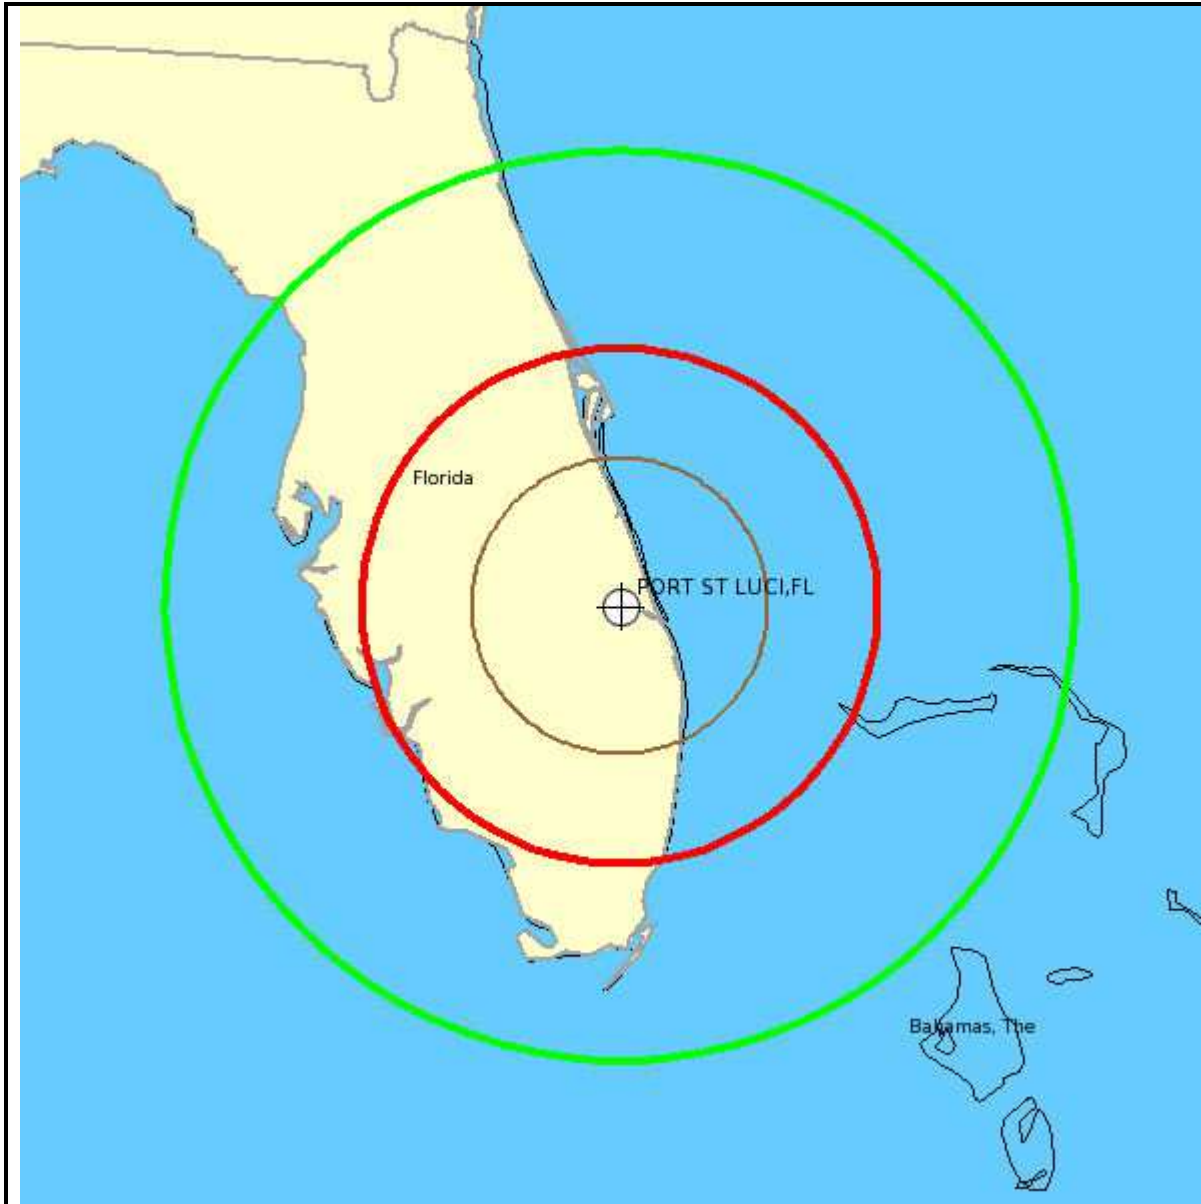

# United Teleports

## Legend:

Scale: 1:5,000,000

Great Circle: 14.0 GHz 

11.0 GHz 

Precipitation Scatter: 14.0 GHz 

11.0 GHz 

Earth Station Site: 

**COMSEARCH**<sup>®</sup>  
19700 Janelia Farm Boulevard  
Ashburn, VA 20147