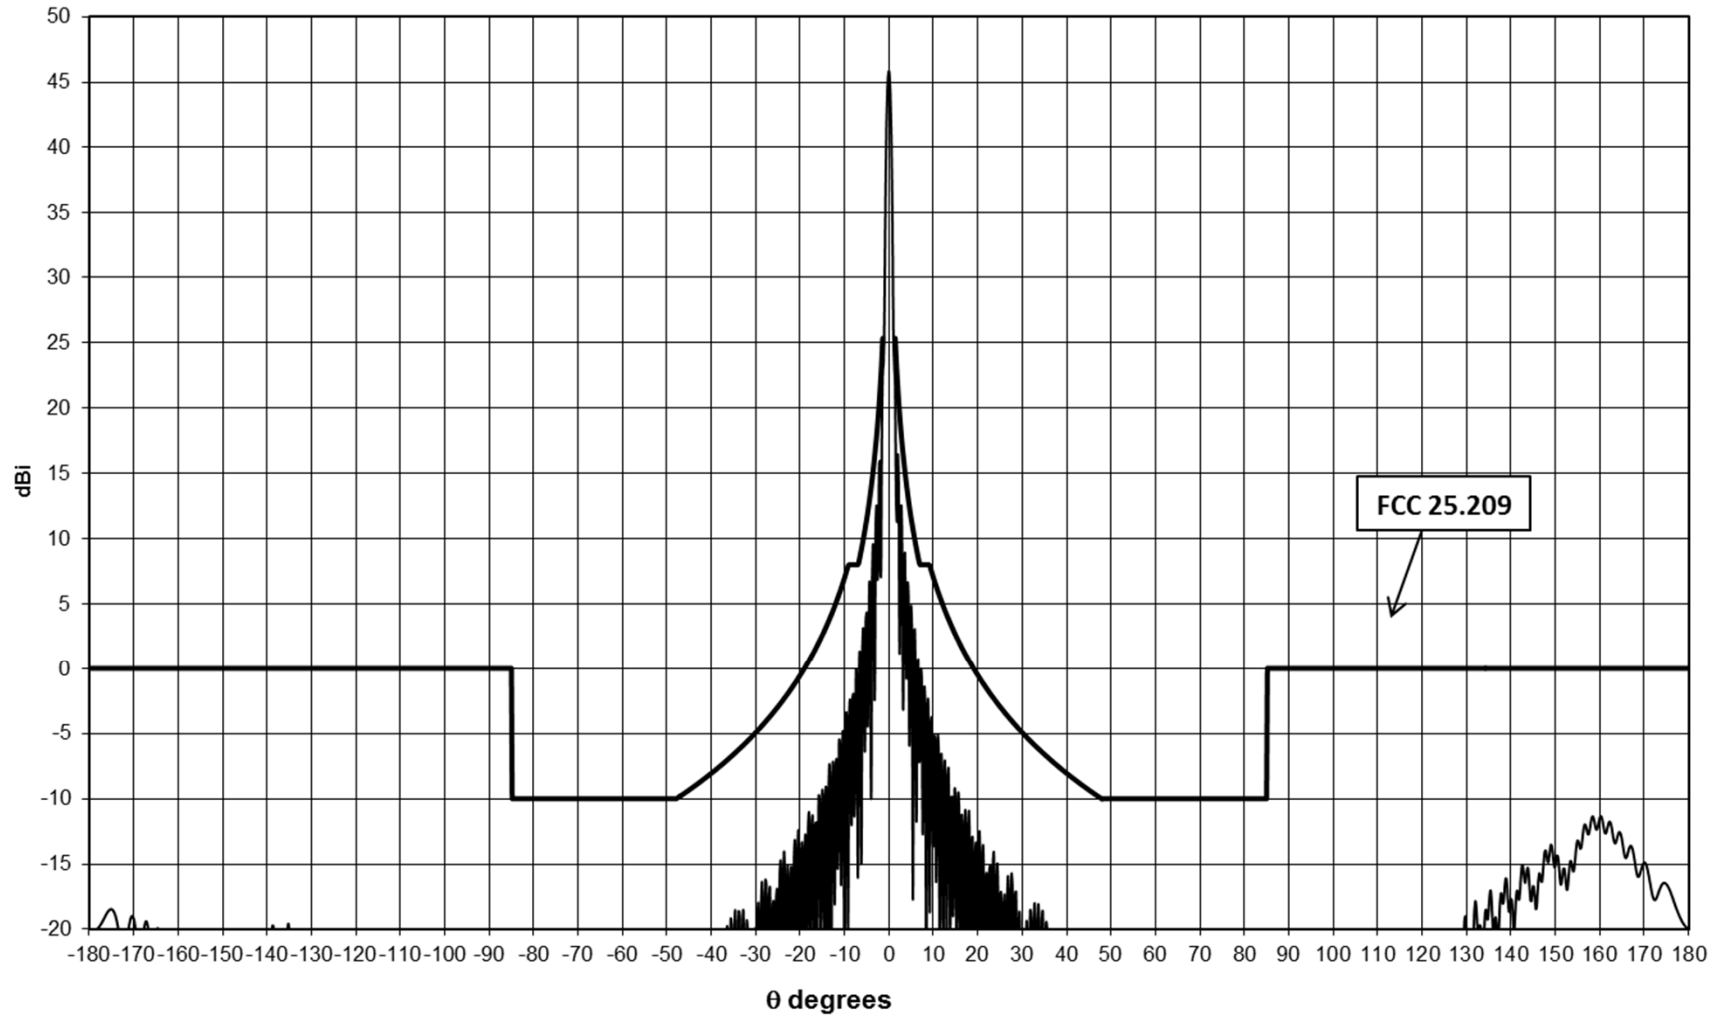

Frequency = 17.96 GHz

AvL Technologies
1.2m Ka Band Antenna
Azimuth Pattern

Frequency = 18.48 GHz

AvL Technologies
1.2m Ka Band Antenna
Azimuth Pattern

Frequency = 19.163 GHz

AvL Technologies
1.2m Ka Band Antenna
Elevation Pattern

Frequency=17.96 GHz

AvL Technologies
1.2m Ka Band Antenna
Elevation Pattern

Frequency=18.48 GHz

AvL Technologies
1.2m Ka Band Antenna
Elevation Pattern

Frequency=19.163 GHz