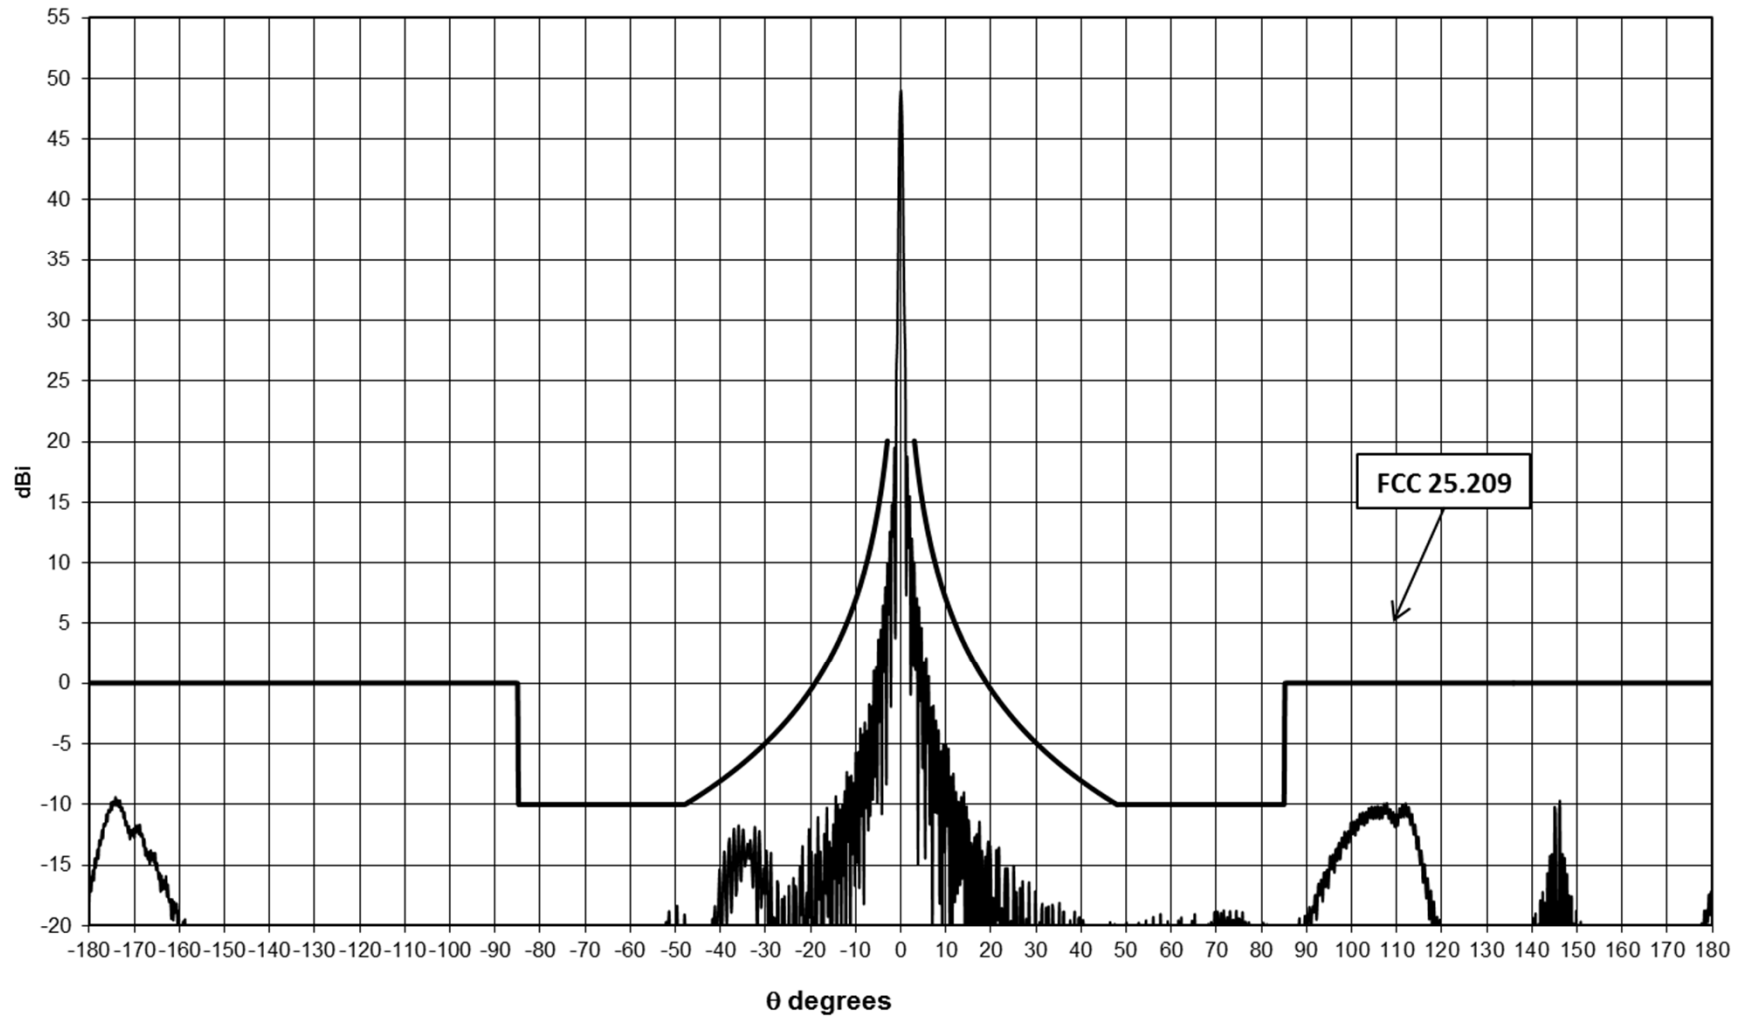

Frequency = 28.28 GHz

AvL Technologies
1.2m Ka Band Antenna
Azimuth Pattern

Frequency = 28.963 GHz

AvL Technologies
1.2m Ka Band Antenna
Elevation Pattern

Frequency=27.76 GHz

AvL Technologies
1.2m Ka Band Antenna
Elevation Pattern