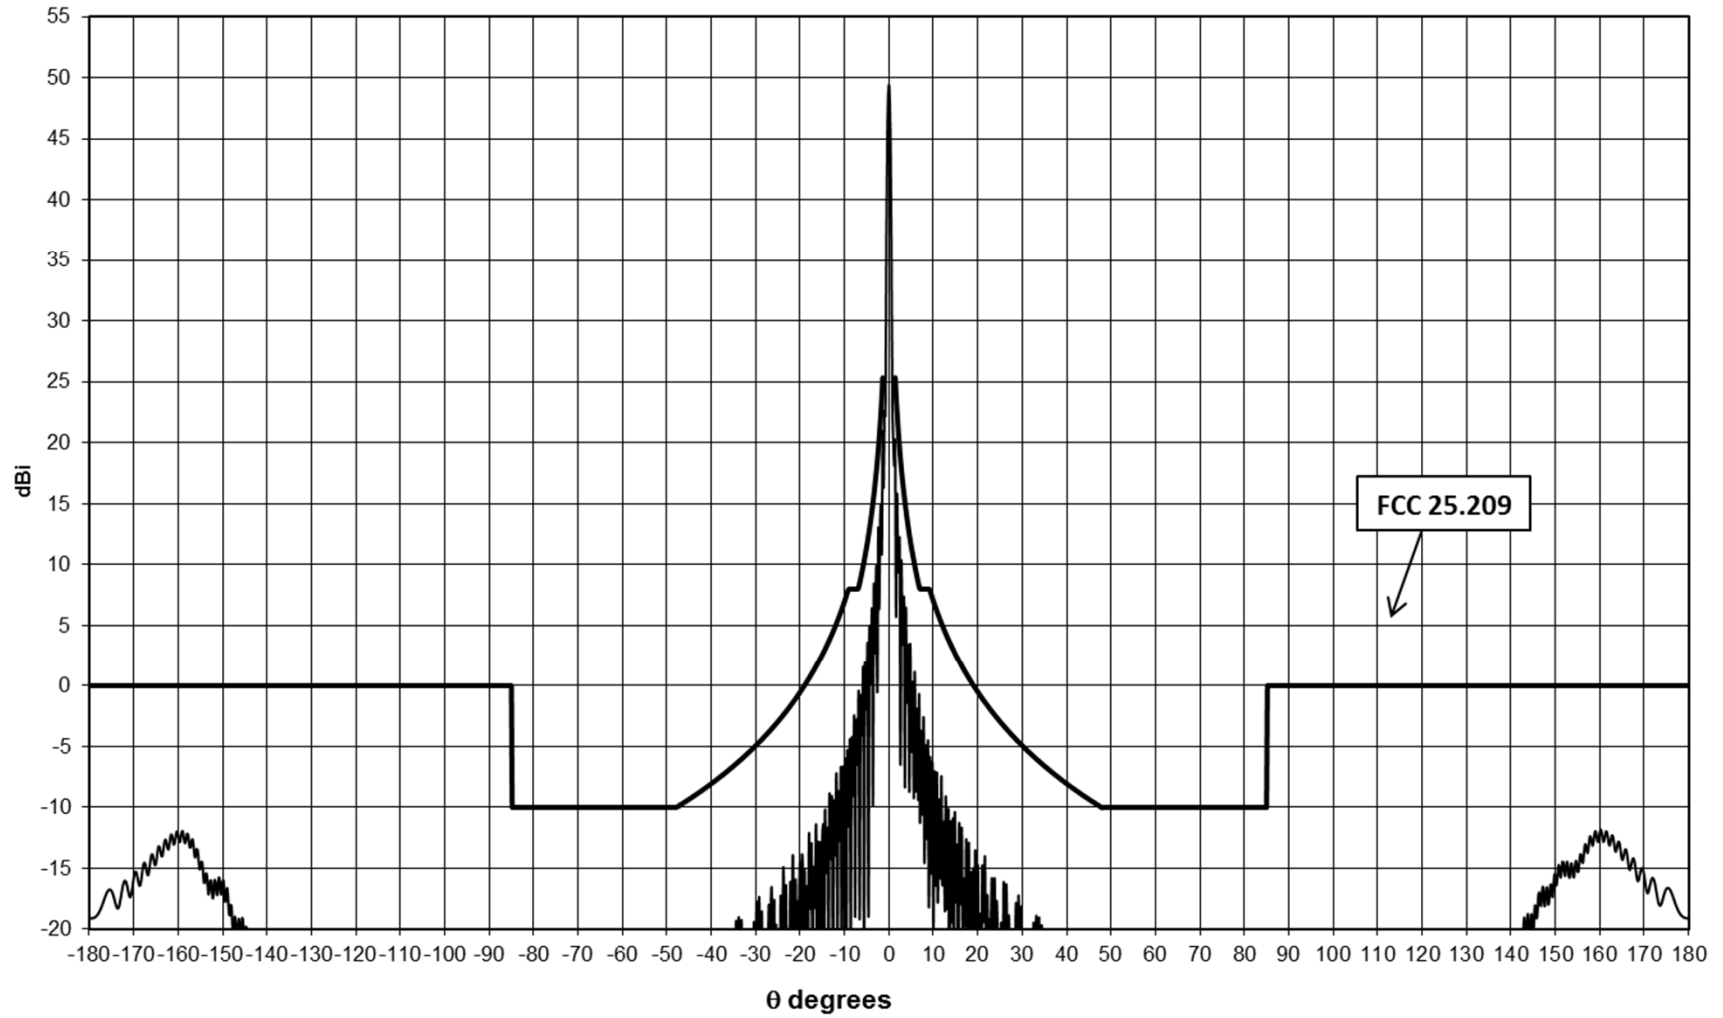

AvL Technologies
1.2m Ka Band Antenna
Azimuth Pattern

Frequency = 28.963 GHz