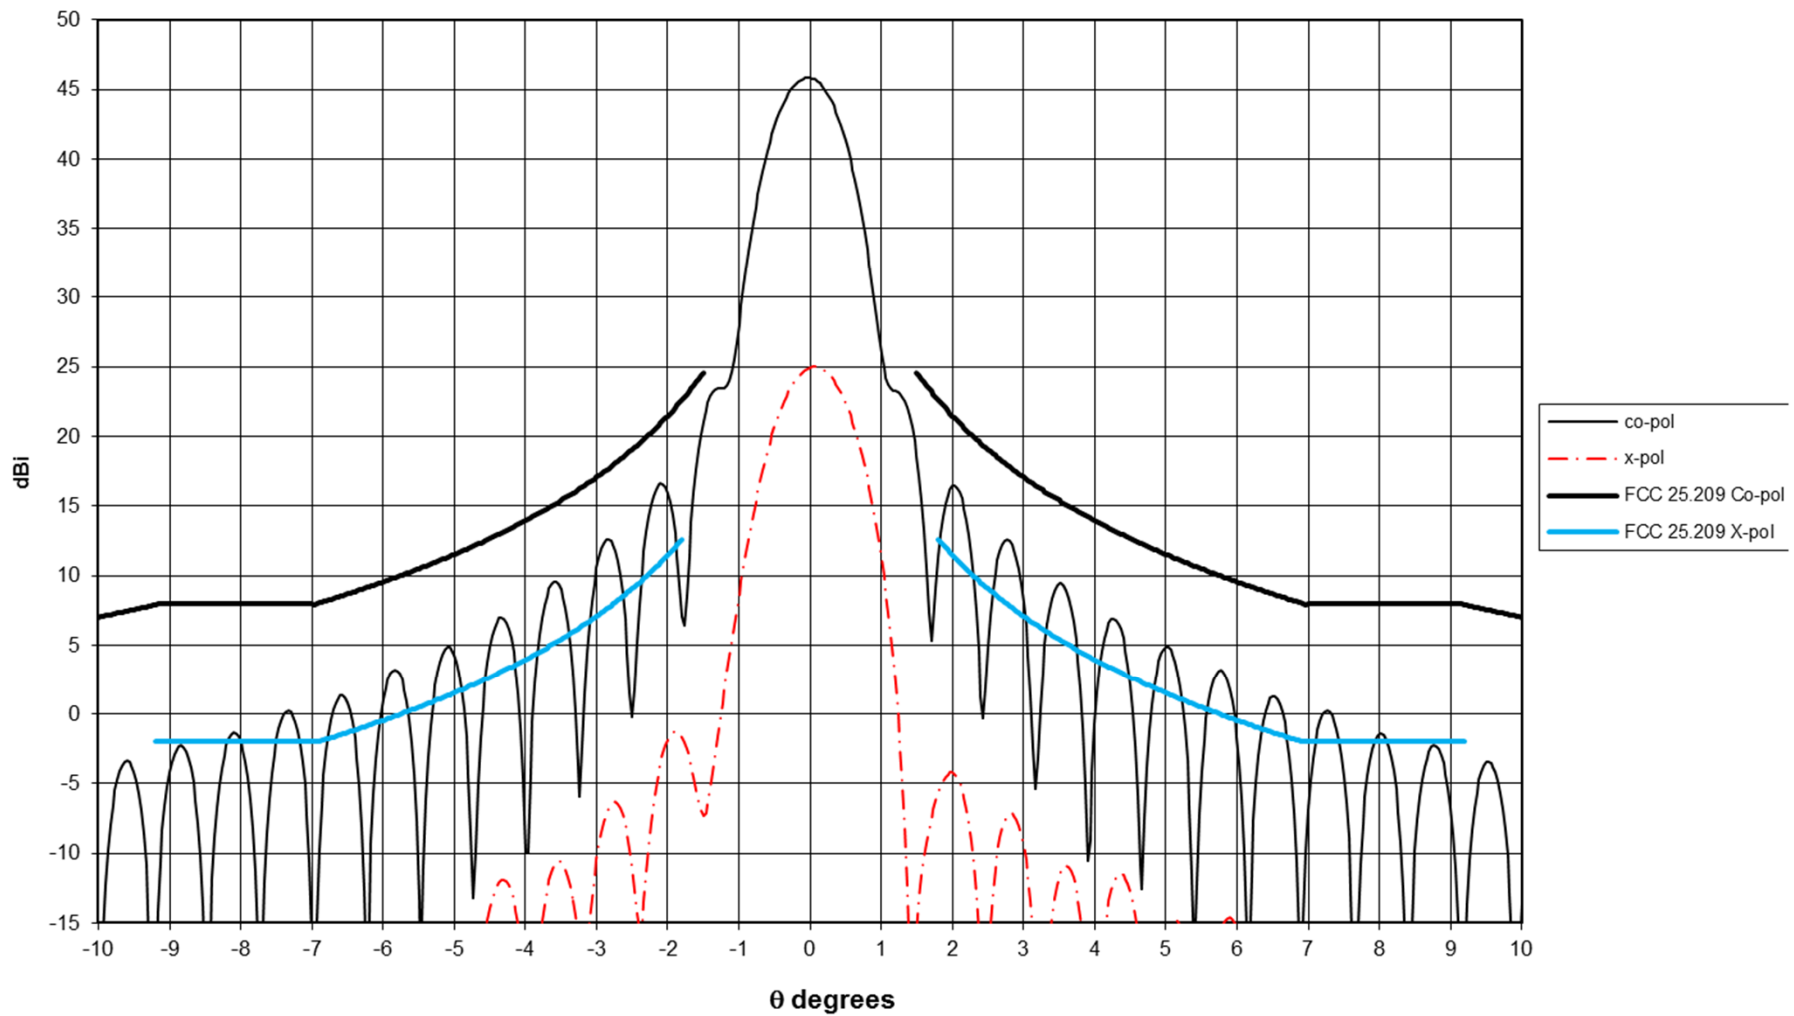

Frequency = 17.96 GHz

AvL Technologies
1.2m Ka Band Antenna
Azimuth Pattern

Frequency = 18.48 GHz

AvL Technologies
1.2m Ka Band Antenna
Azimuth Pattern

Frequency = 19.163 GHz

AvL Technologies
1.2m Ka Band Antenna
Elevation Pattern

Frequency =17.96 GHz

AvL Technologies
1.2m Ka Band Antenna
Elevation Pattern

Frequency = 18.48 GHz

AvL Technologies
1.2m Ka Band Antenna
Elevation Pattern

Frequency = 19.163 GHz

AvL Technologies
1.2m Ka Band Antenna
Azimuth Pattern