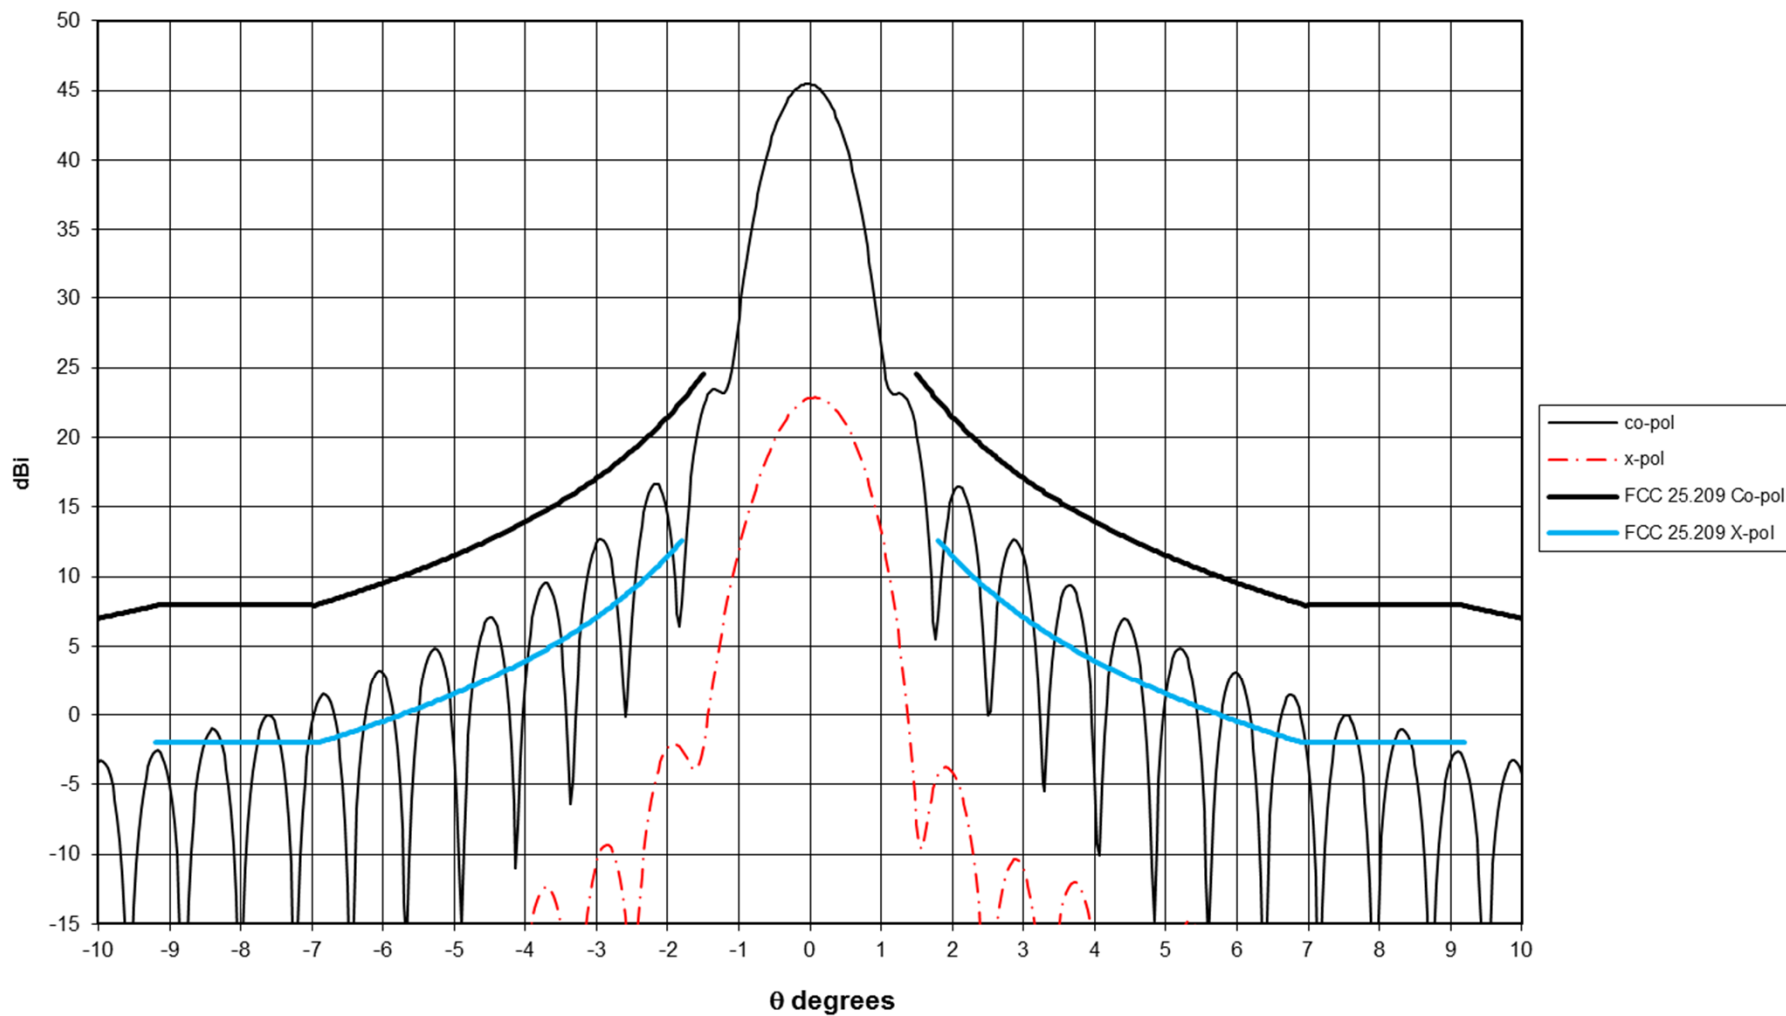

AvL Technologies
1.2m Ka Band Antenna
Azimuth Pattern

Frequency = 18.48 GHz