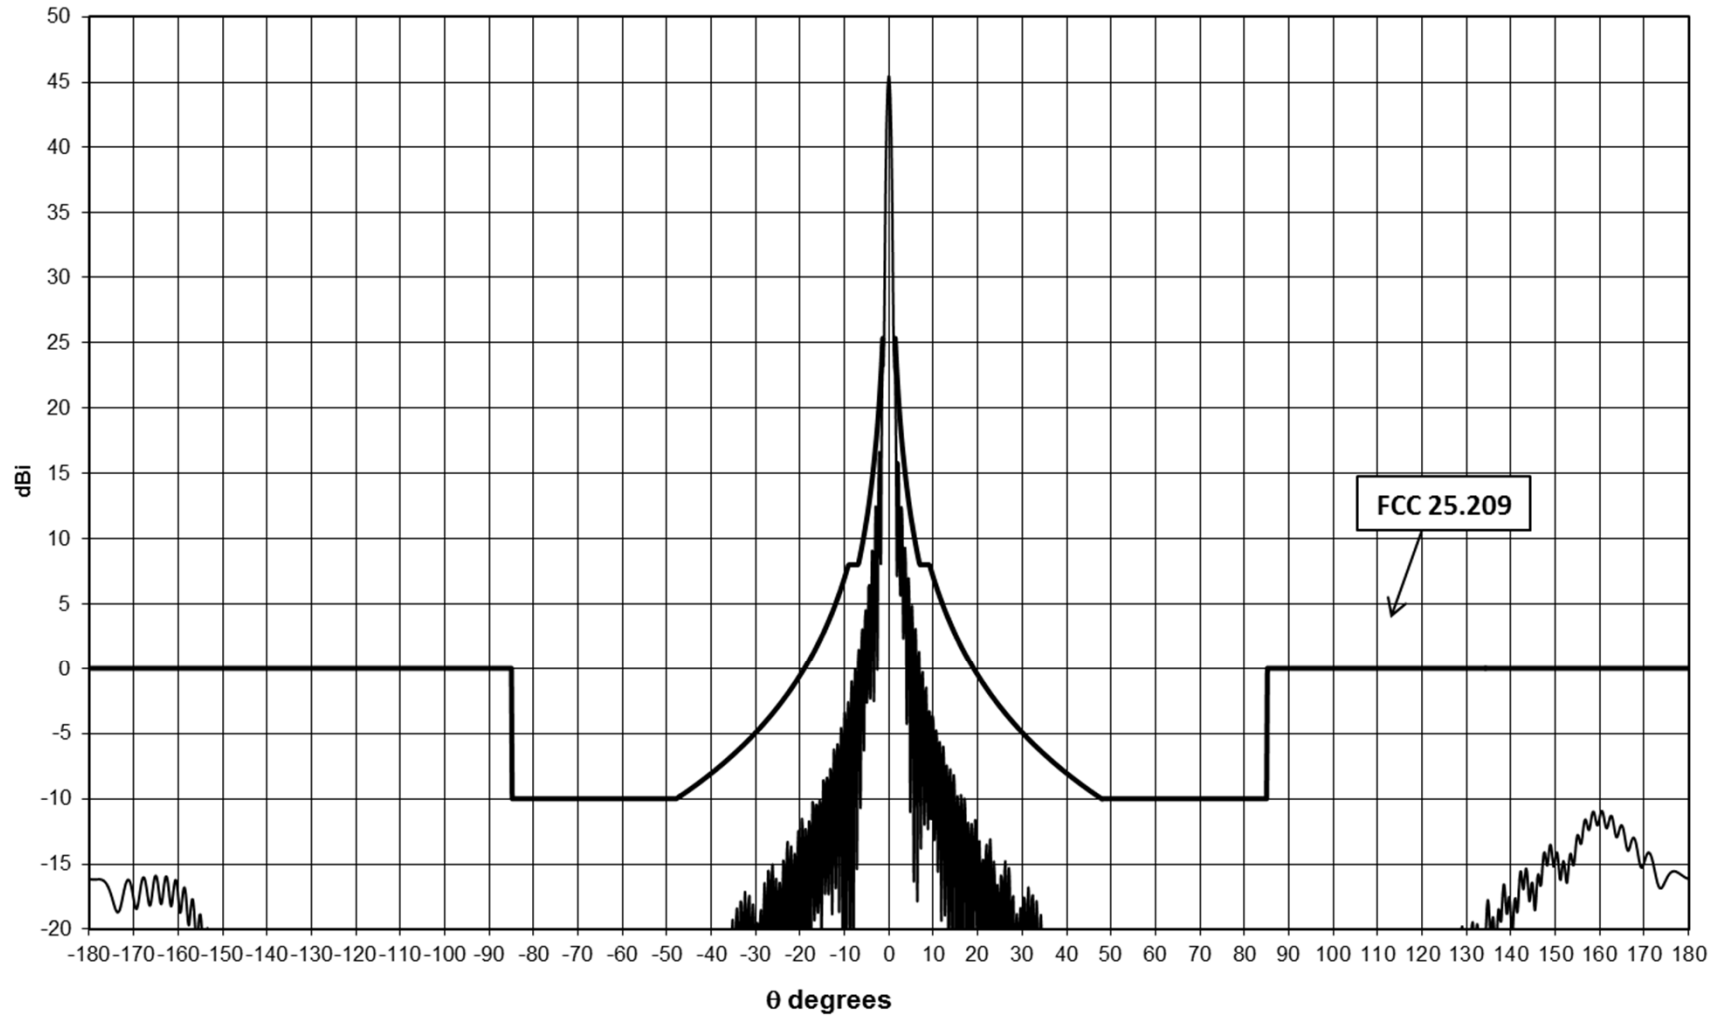

Frequency =17.96 GHz

AvL Technologies
1.2m Ka Band Antenna
Elevation Pattern

Frequency = 18.48 GHz

AvL Technologies
1.2m Ka Band Antenna
Elevation Pattern

Frequency = 19.163 GHz

AvL Technologies
1.2m Ka Band Antenna
Azimuth Pattern

Frequency = 17.96 GHz

AvL Technologies
1.2m Ka Band Antenna
Azimuth Pattern

Frequency = 18.48 GHz

AvL Technologies
1.2m Ka Band Antenna
Azimuth Pattern

Frequency = 19.163 GHz

AvL Technologies
1.2m Ka Band Antenna
Elevation Pattern