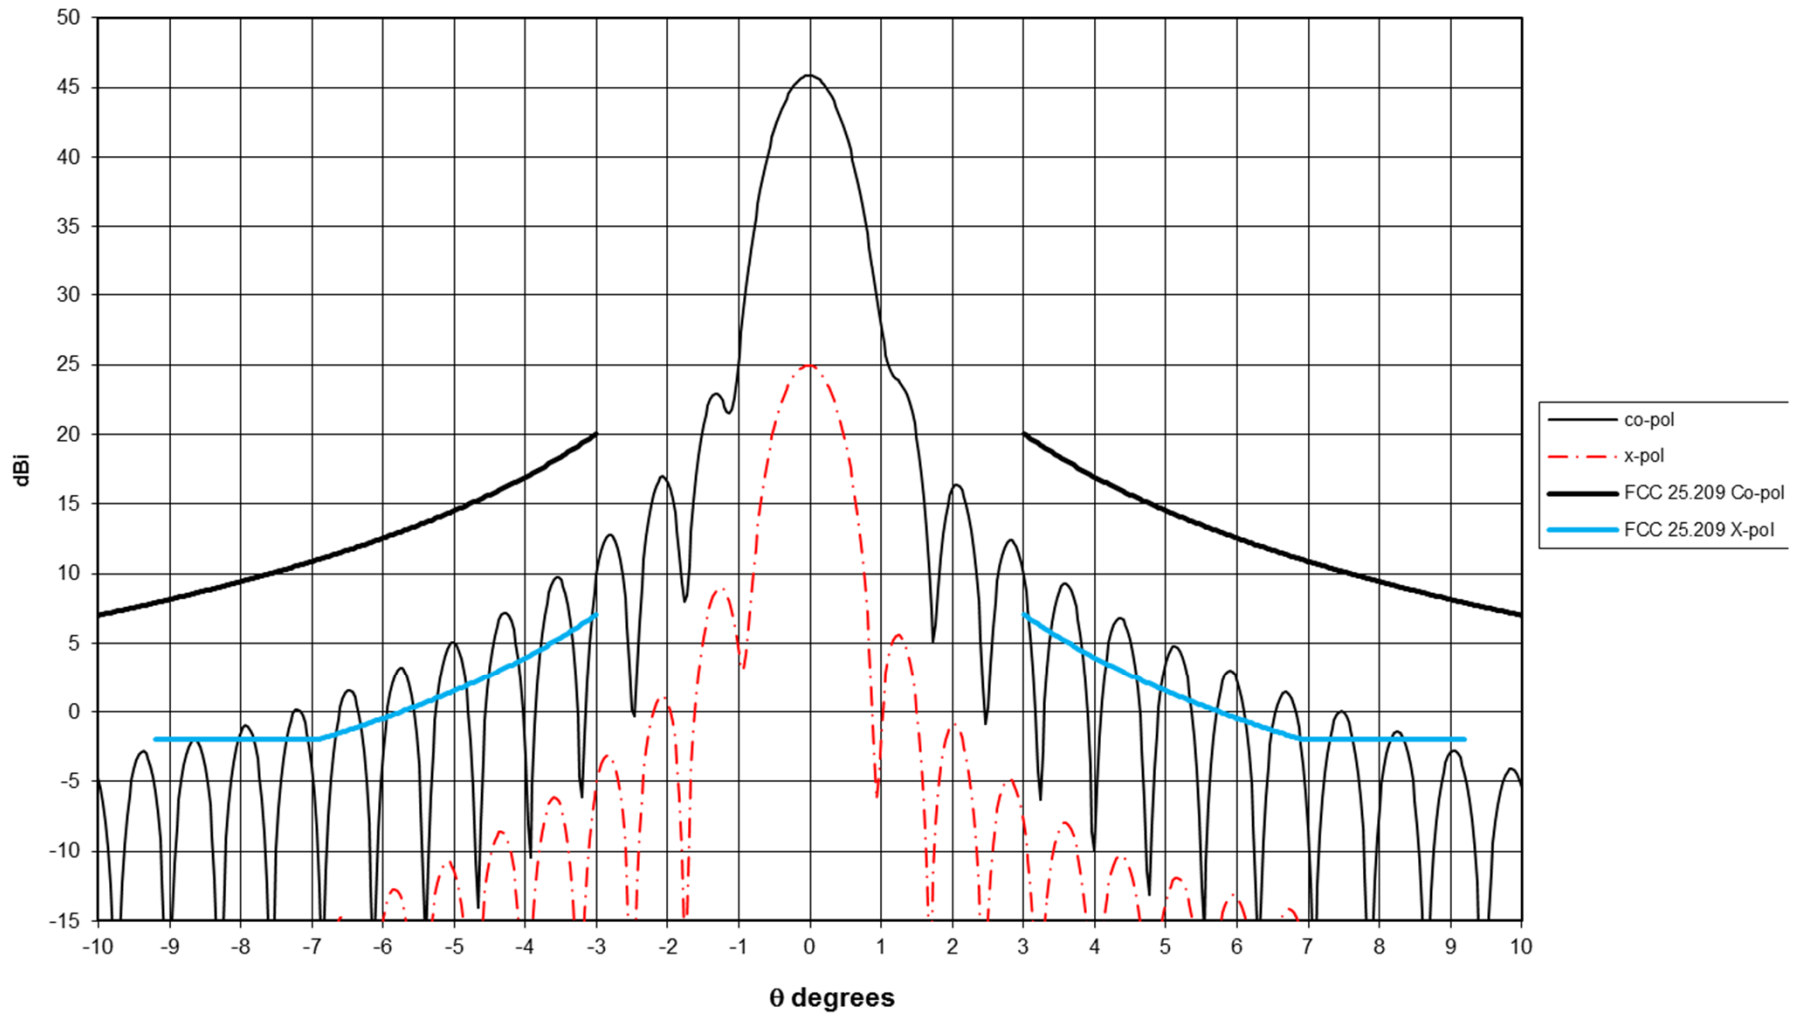

Frequency =17.96 GHz

AvL Technologies
1.2m Ka Band Antenna
Elevation Pattern

Frequency = 18.48 GHz

AvL Technologies
1.2m Ka Band Antenna
Elevation Pattern

Frequency = 19.163 GHz

AvL Technologies
1.2m Ka Band Antenna
Azimuth Pattern

Frequency = 17.96 GHz

AvL Technologies
1.2m Ka Band Antenna
Azimuth Pattern

Frequency = 18.48 GHz

AvL Technologies
1.2m Ka Band Antenna
Azimuth Pattern

Frequency = 19.163 GHz

AvL Technologies
1.2m Ka Band Antenna
Elevation Pattern