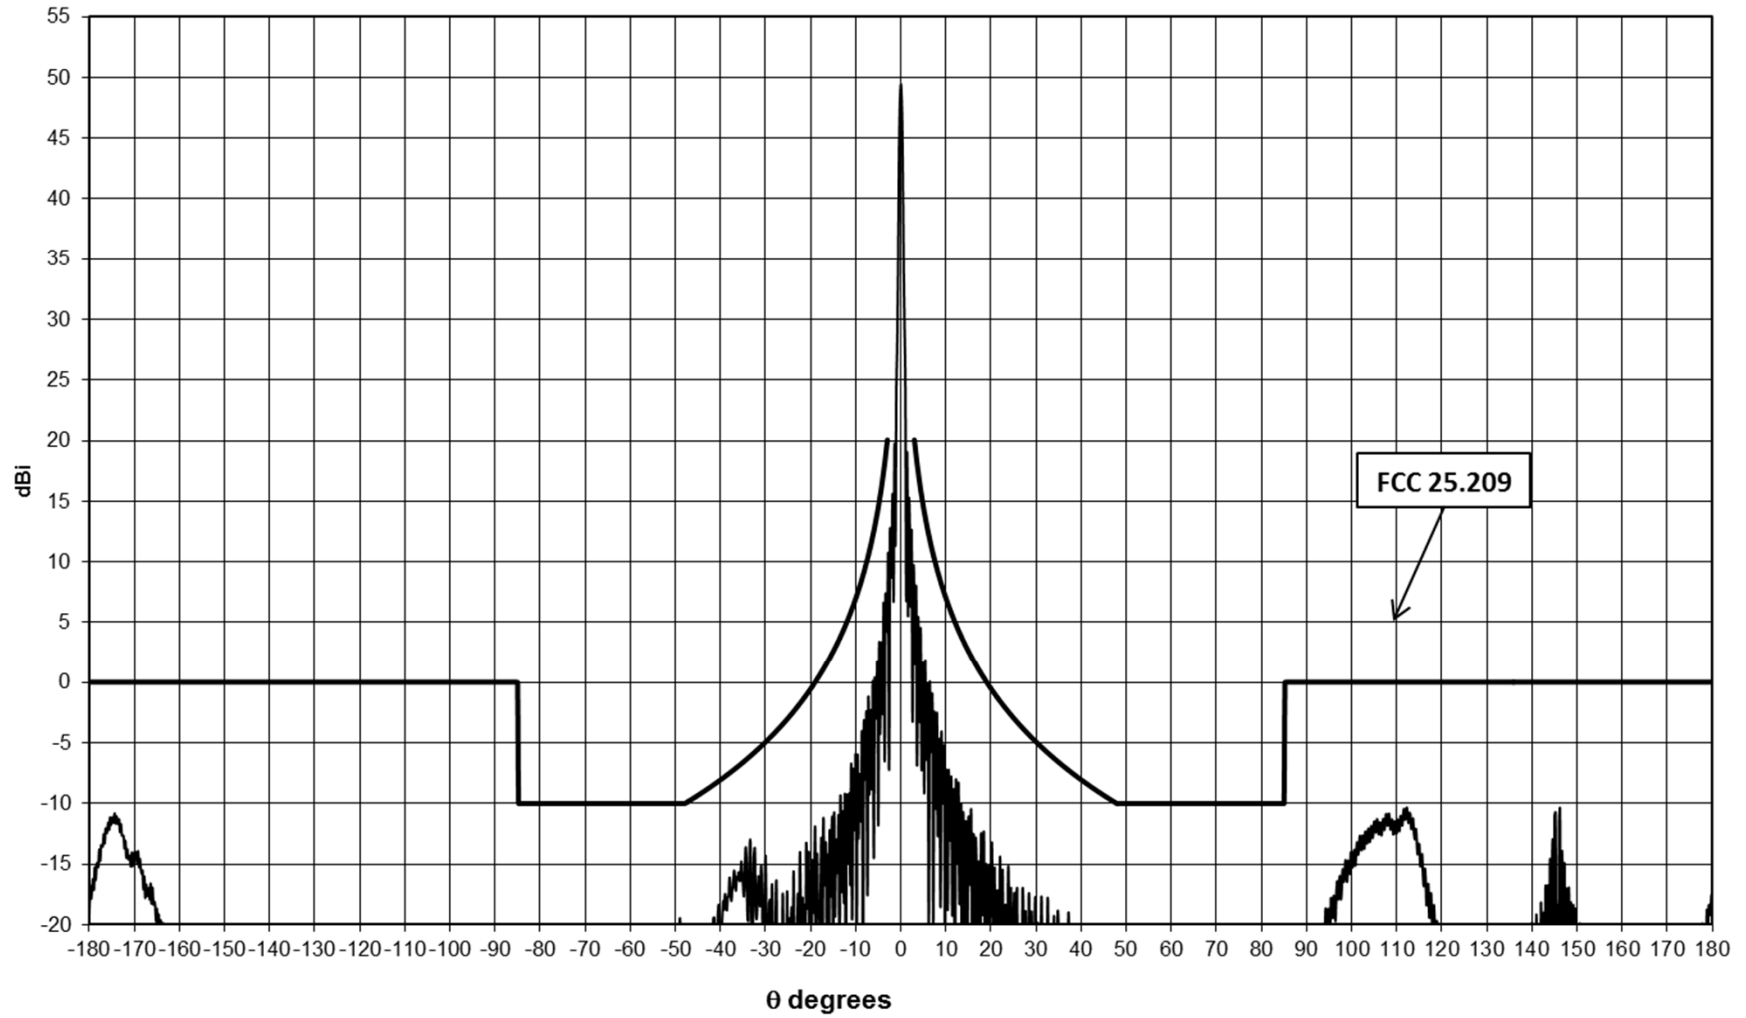

AvL Technologies
1.2m Ka Band Antenna
Elevation Pattern

Frequency=28.963 GHz