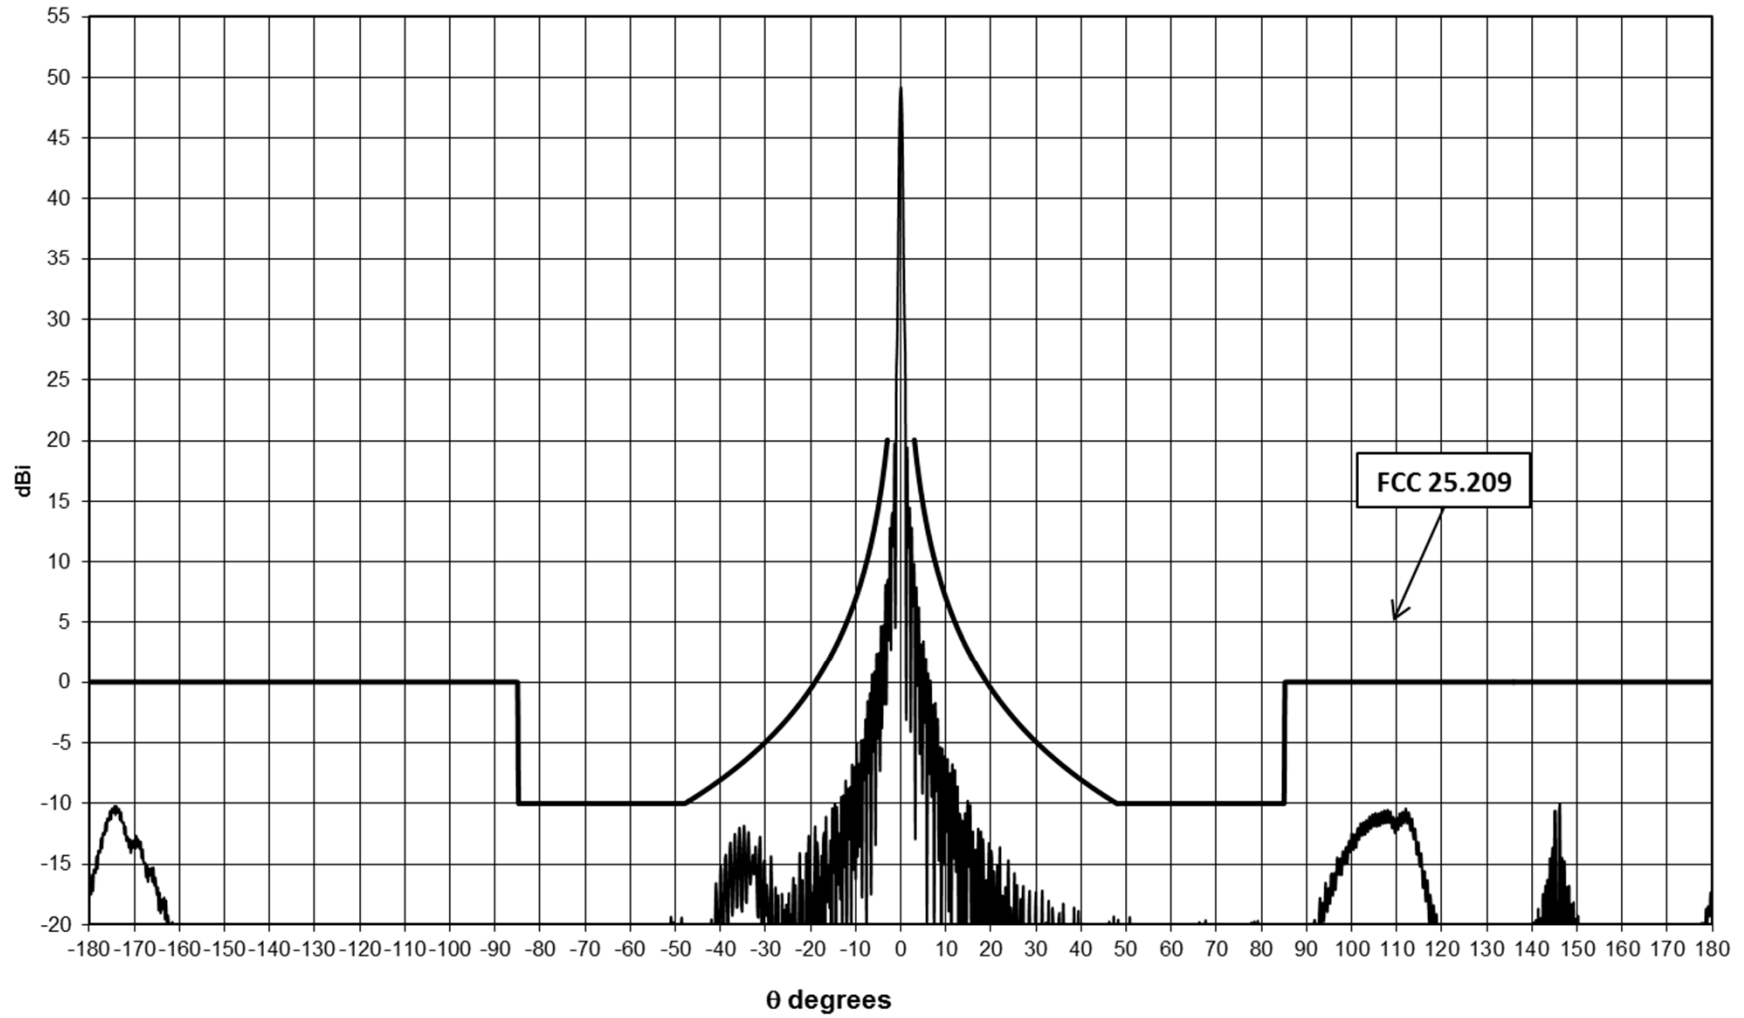

AvL Technologies
1.2m Ka Band Antenna
Elevation Pattern

Frequency=28.28 GHz