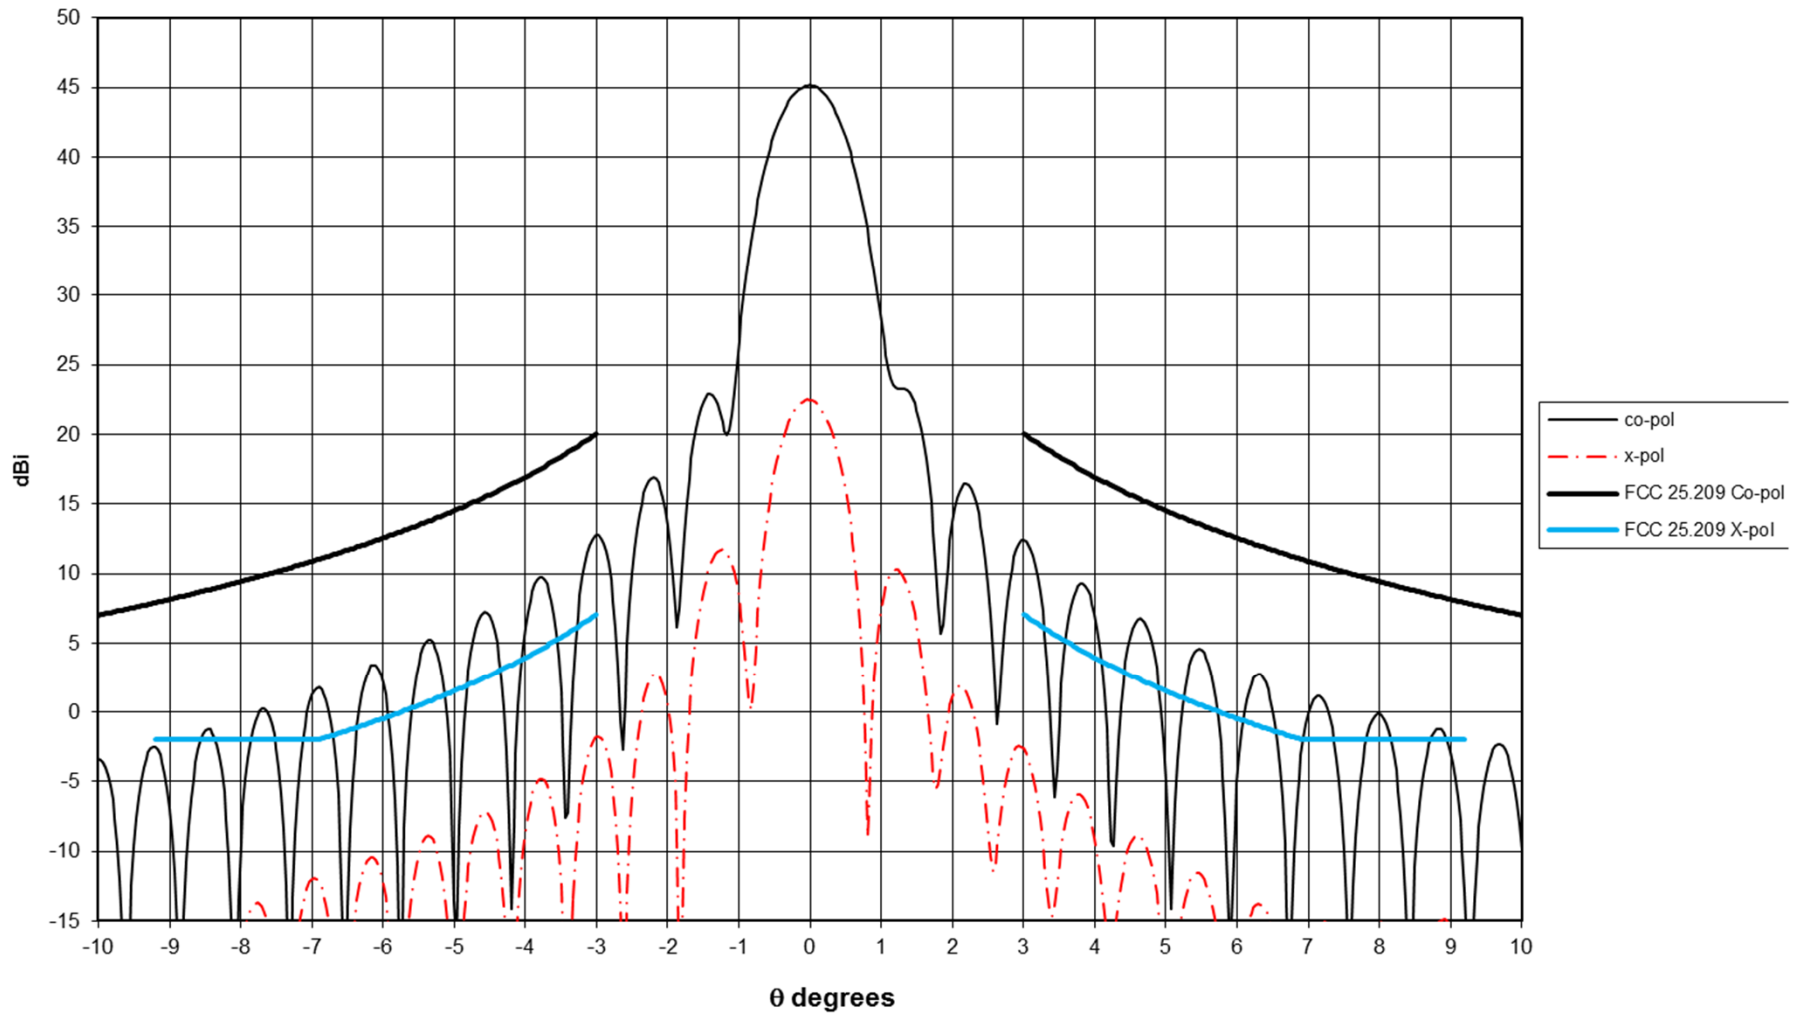

Frequency = 17.96 GHz

AvL Technologies
1.2m Ka Band Antenna
Azimuth Pattern

Frequency = 18.48 GHz

AvL Technologies
1.2m Ka Band Antenna
Azimuth Pattern

Frequency = 19.163 GHz

AvL Technologies
1.2m Ka Band Antenna
Elevation Pattern

Frequency =17.96 GHz

AvL Technologies
1.2m Ka Band Antenna
Elevation Pattern

Frequency = 18.48 GHz

AvL Technologies
1.2m Ka Band Antenna
Elevation Pattern

Frequency = 19.163 GHz

AvL Technologies
1.2m Ka Band Antenna
Azimuth Pattern