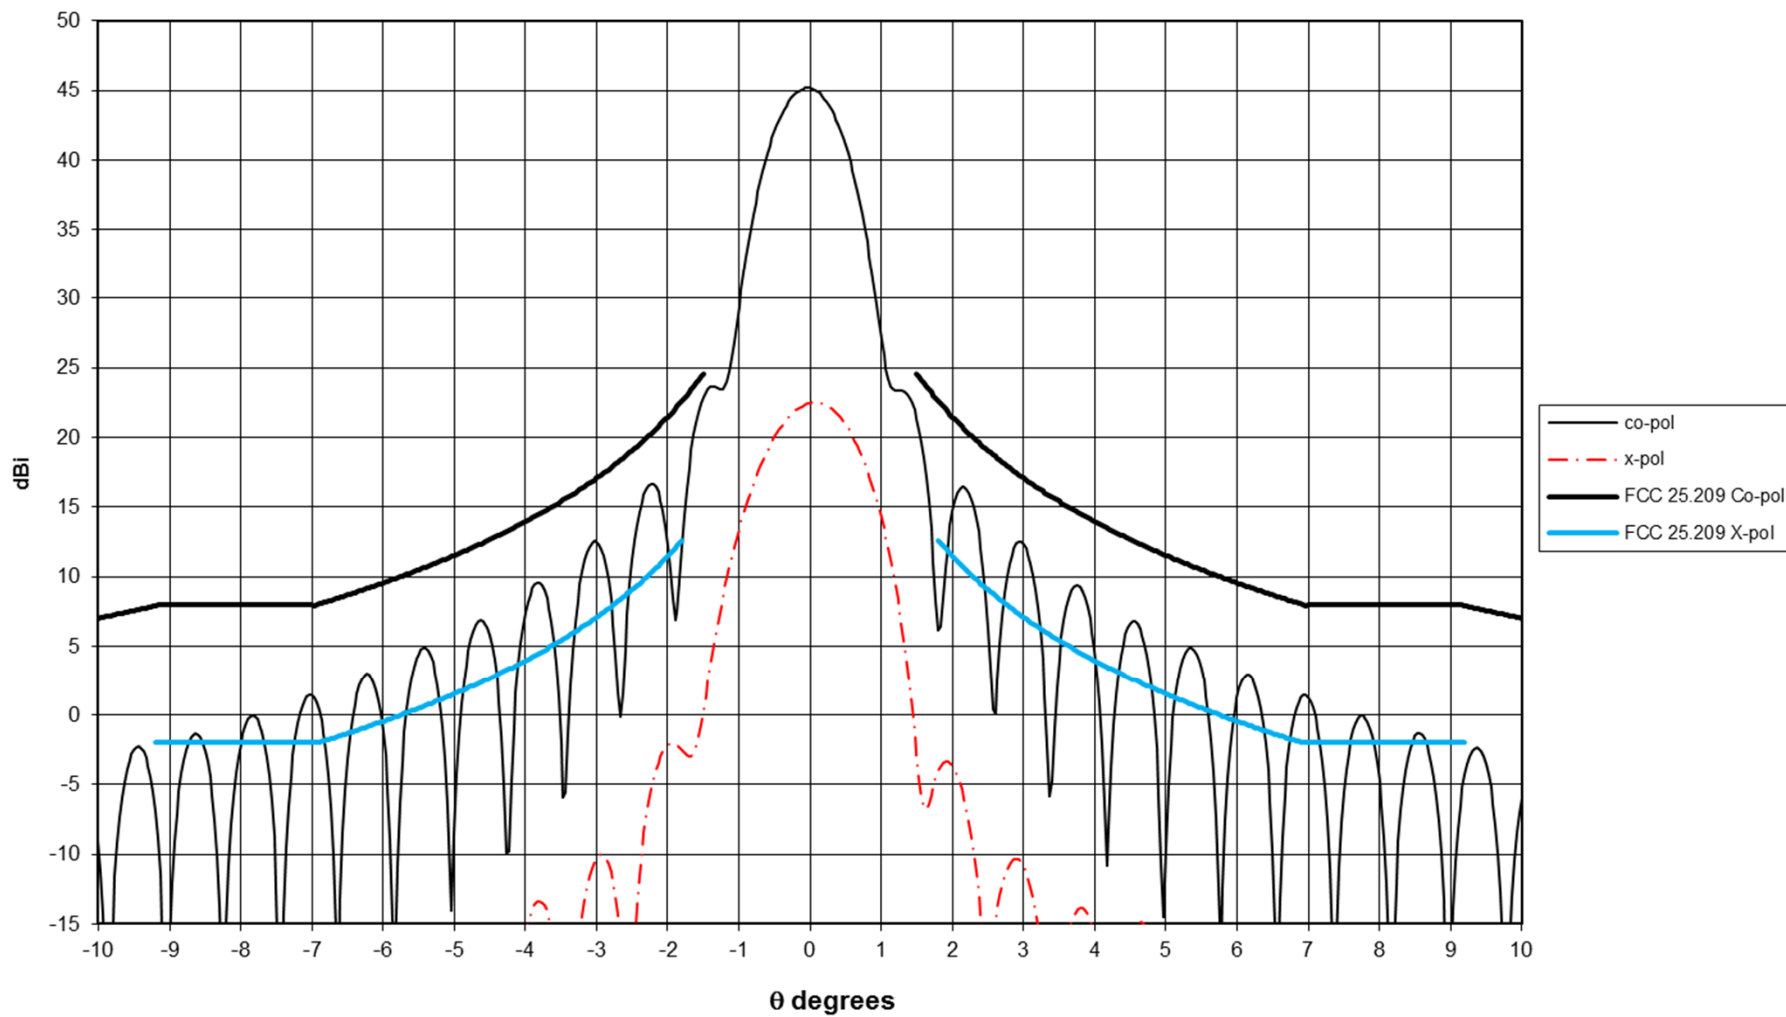

AvL Technologies
1.2m Ka Band Antenna
Azimuth Pattern

Frequency = 17.96 GHz