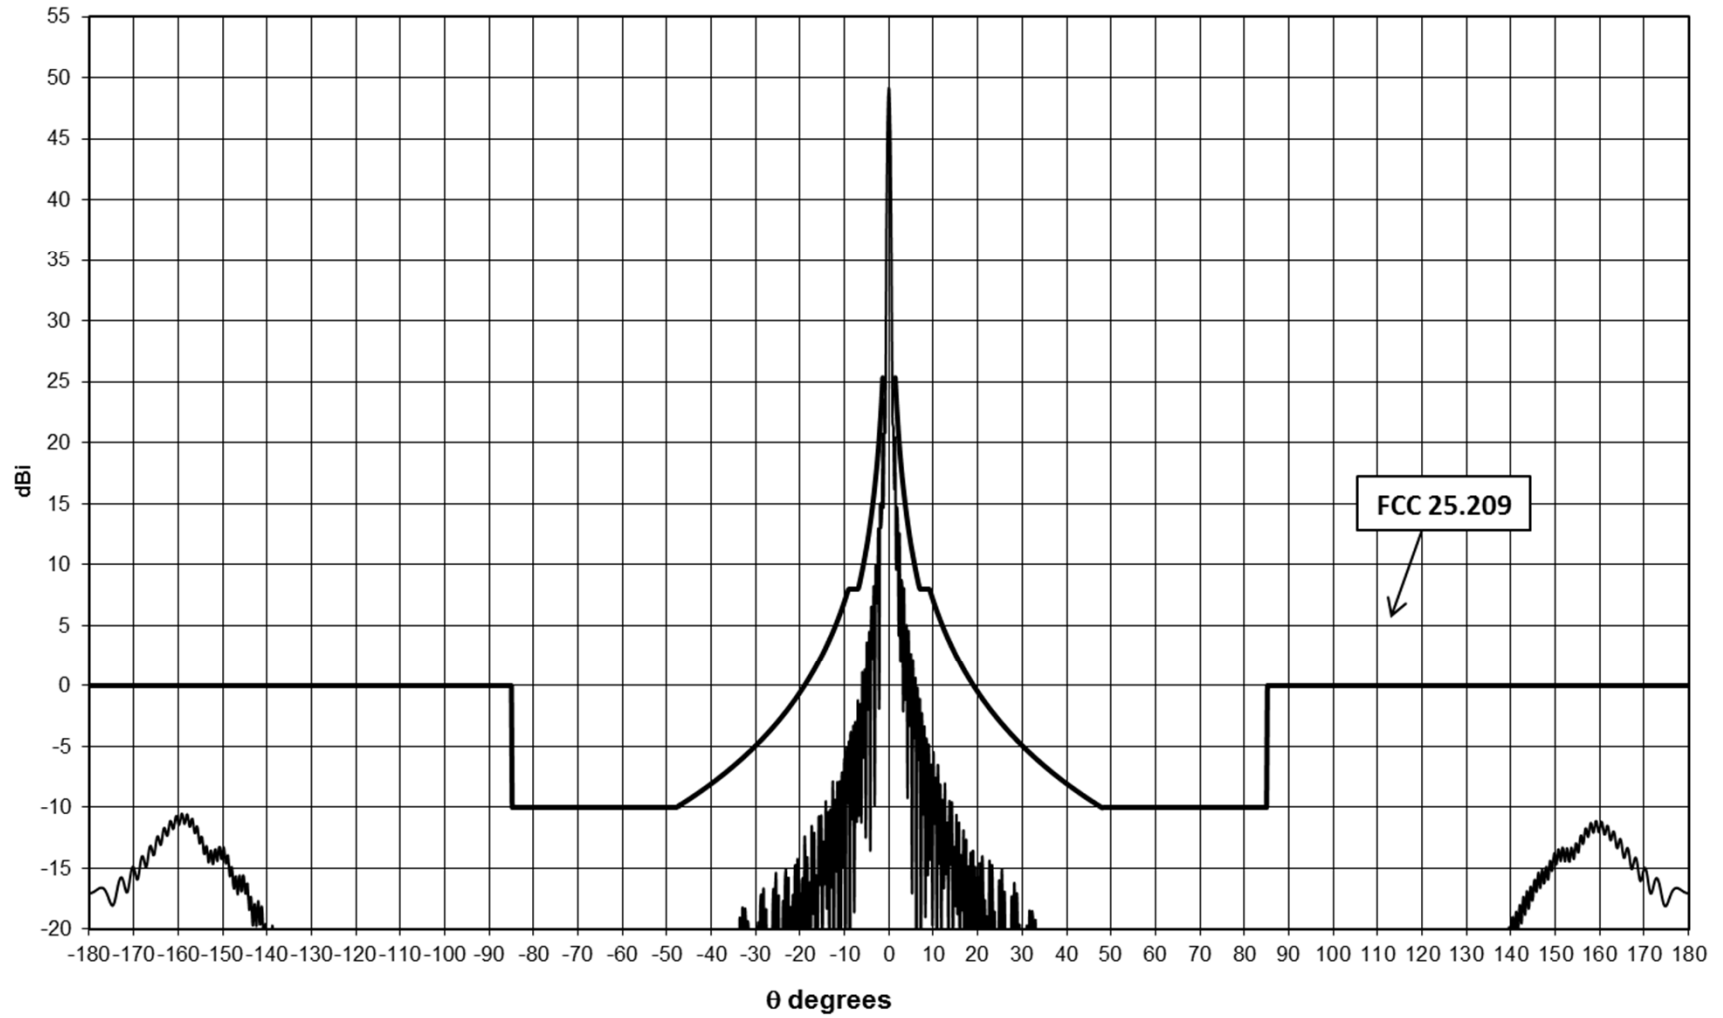

AvL Technologies
1.2m Ka Band Antenna
Azimuth Pattern

Frequency = 28.28 GHz