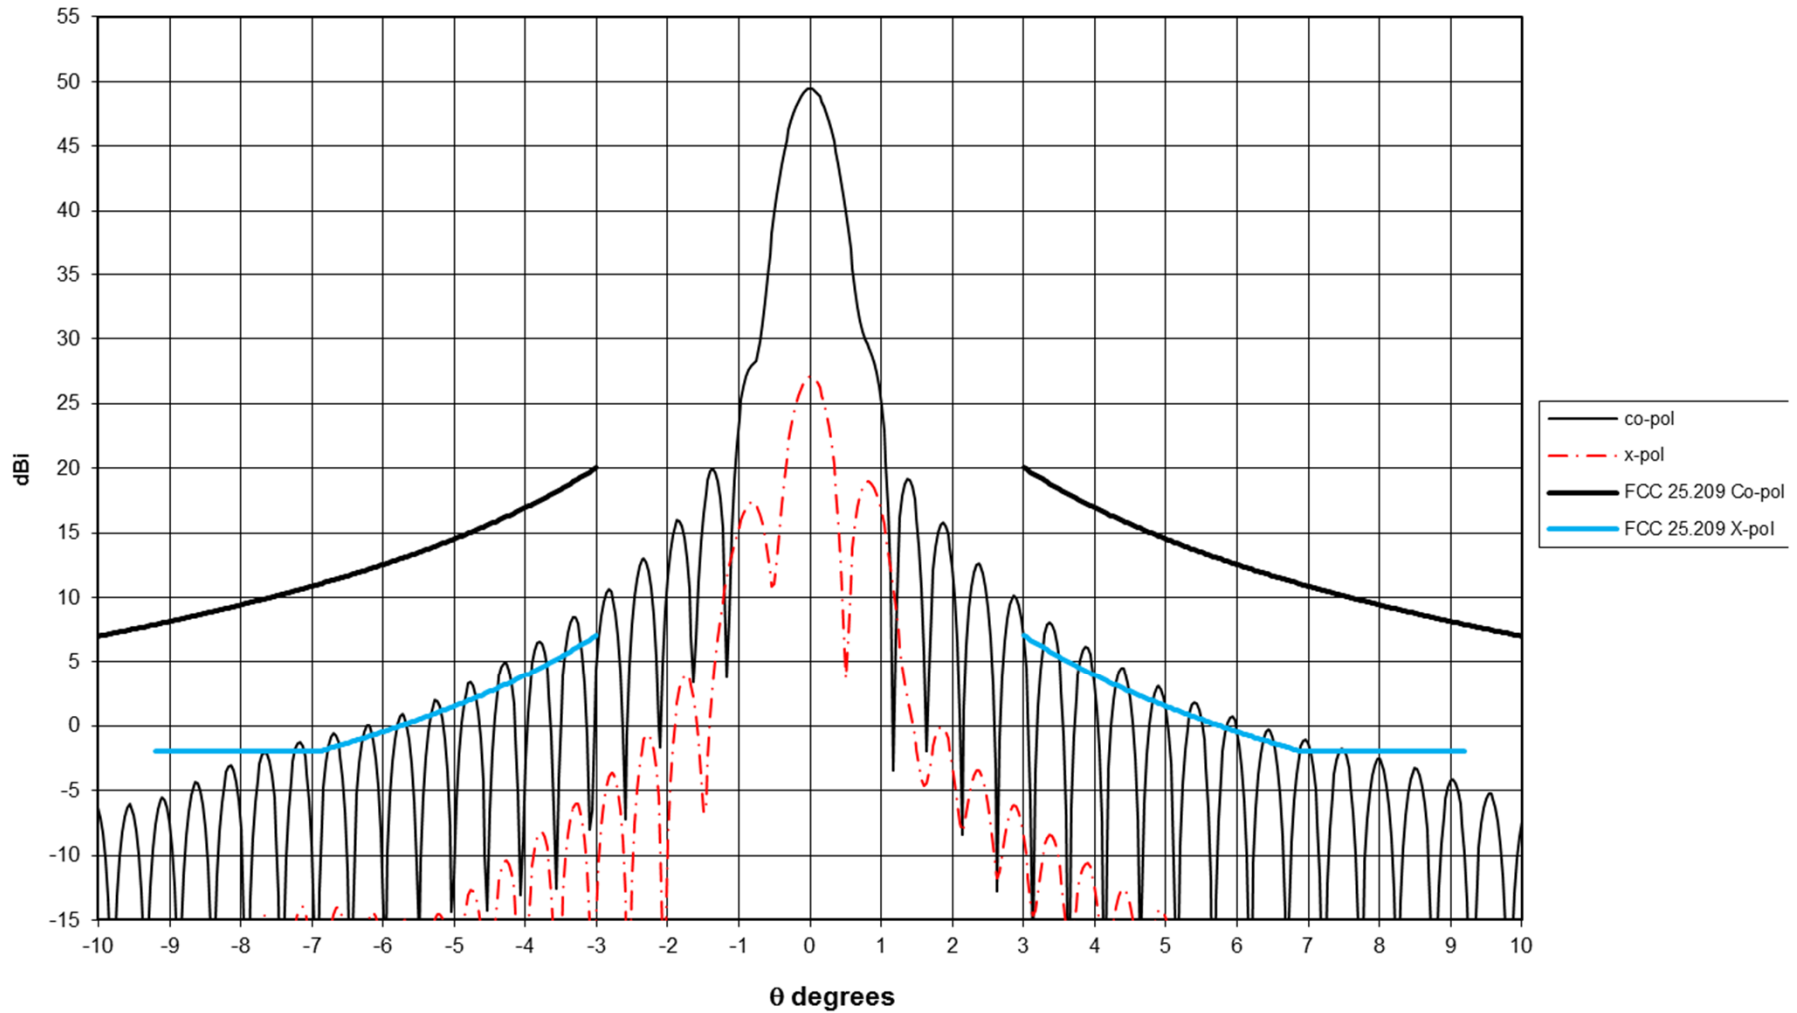

AvL Technologies
1.2m Ka Band Antenna
Elevation Pattern

Frequency =28.963 GHz