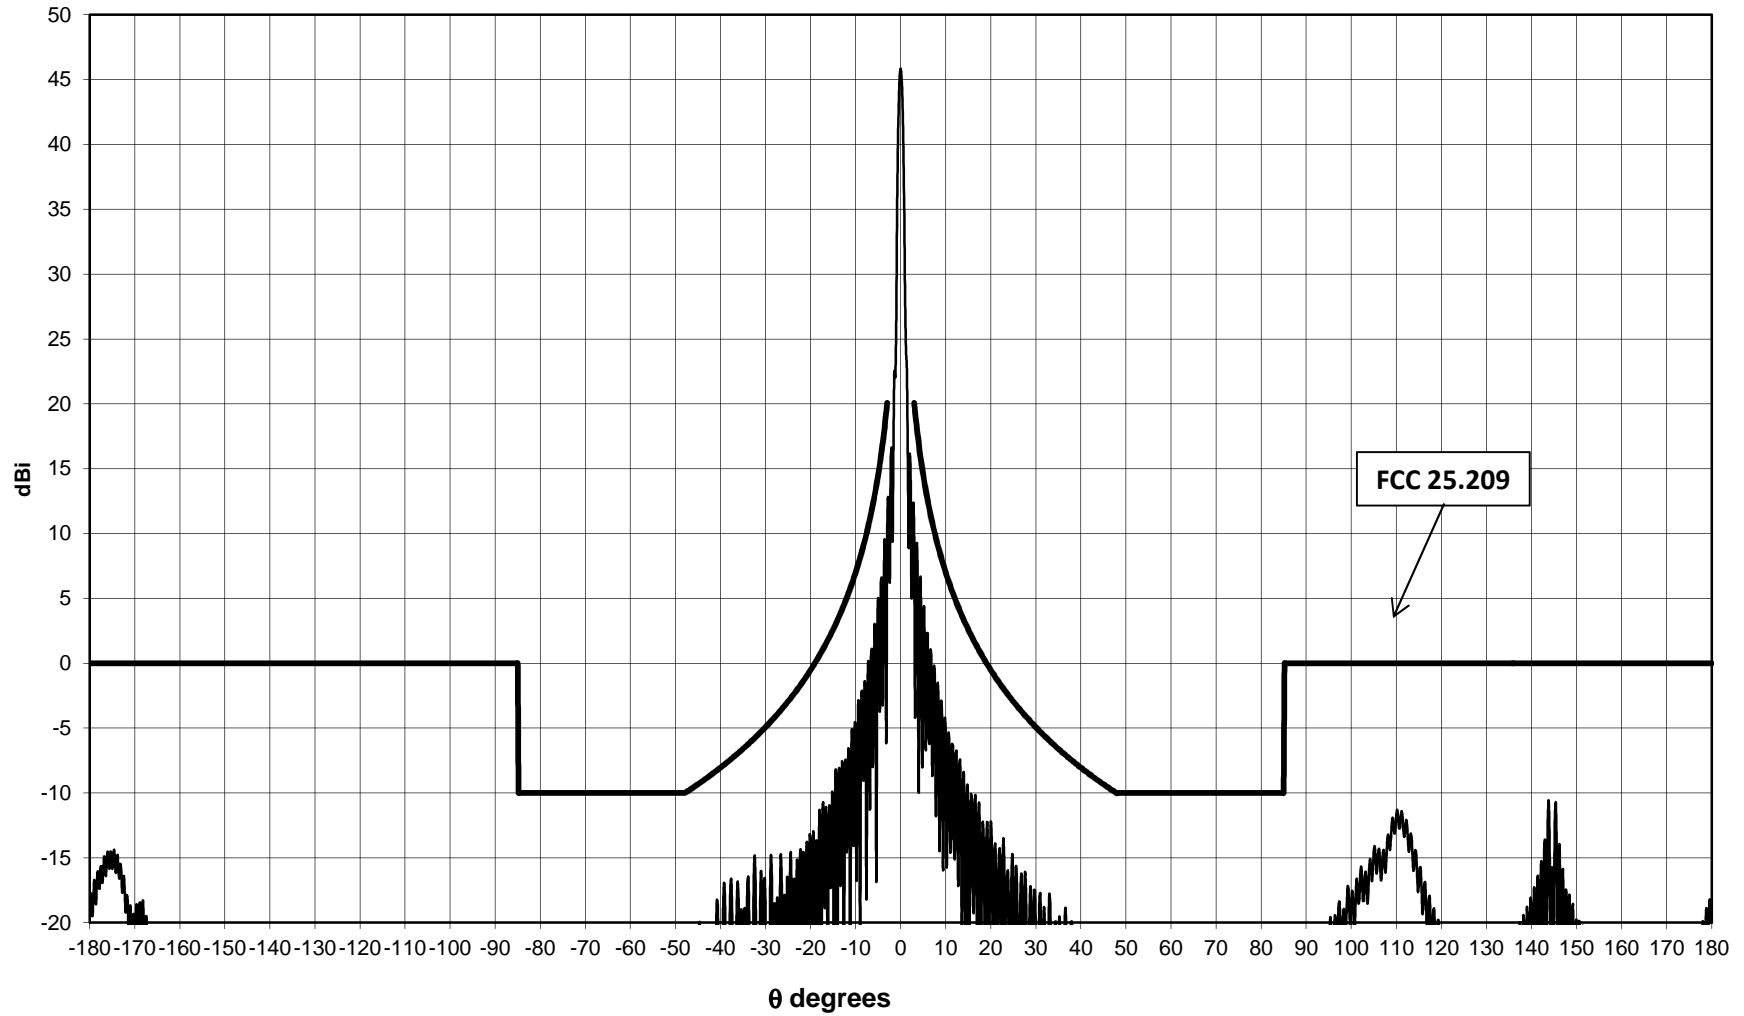

Frequency = 17.96 GHz

AvL Technologies
1.2m Ka Band Antenna
Azimuth Pattern

Frequency = 18.48 GHz

AvL Technologies
1.2m Ka Band Antenna
Azimuth Pattern

Frequency = 19.163 GHz

AvL Technologies
1.2m Ka Band Antenna
Elevation Pattern

Frequency=17.96 GHz

AvL Technologies
1.2m Ka Band Antenna
Elevation Pattern

Frequency=18.48 GHz

AvL Technologies
1.2m Ka Band Antenna
Elevation Pattern

Frequency=19.163 GHz