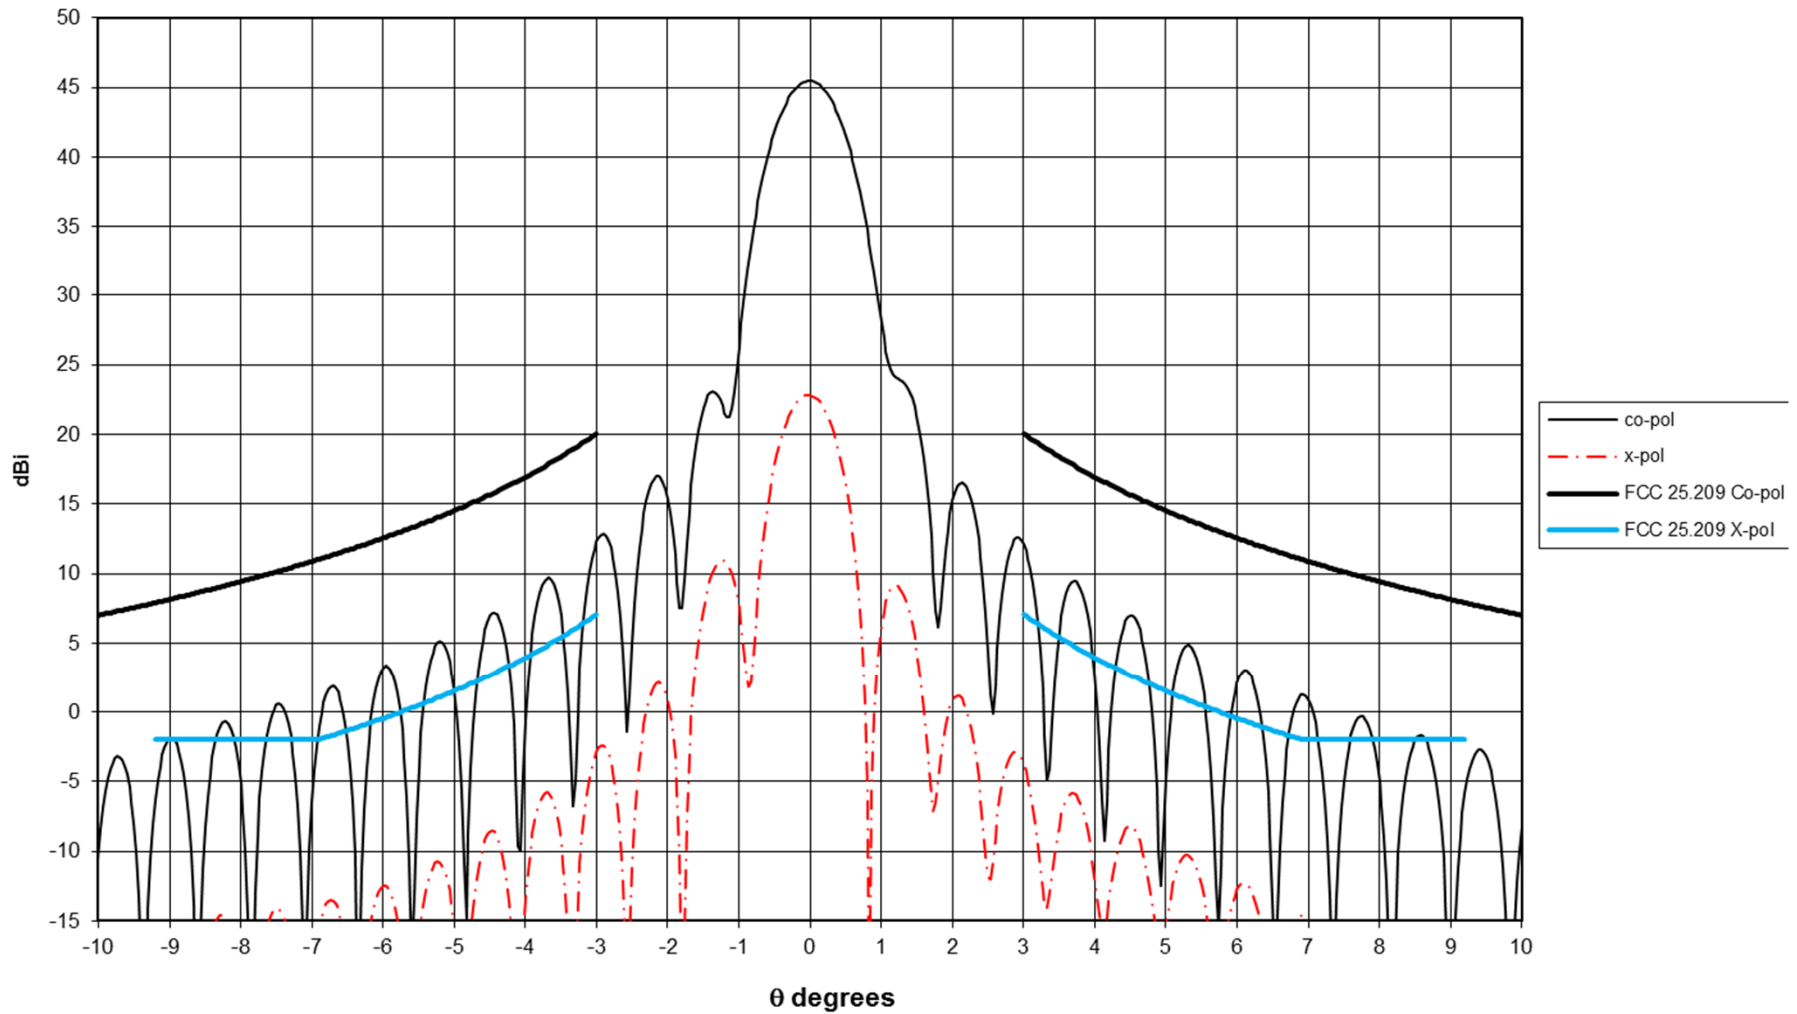

Frequency = 17.96 GHz

AvL Technologies
1.2m Ka Band Antenna
Azimuth Pattern

Frequency = 18.48 GHz

AvL Technologies
1.2m Ka Band Antenna
Azimuth Pattern

Frequency = 19.163 GHz

AvL Technologies
1.2m Ka Band Antenna
Elevation Pattern

Frequency =17.96 GHz

AvL Technologies
1.2m Ka Band Antenna
Elevation Pattern

Frequency = 18.48 GHz

AvL Technologies
1.2m Ka Band Antenna
Elevation Pattern

Frequency = 19.163 GHz

AvL Technologies
1.2m Ka Band Antenna
Azimuth Pattern