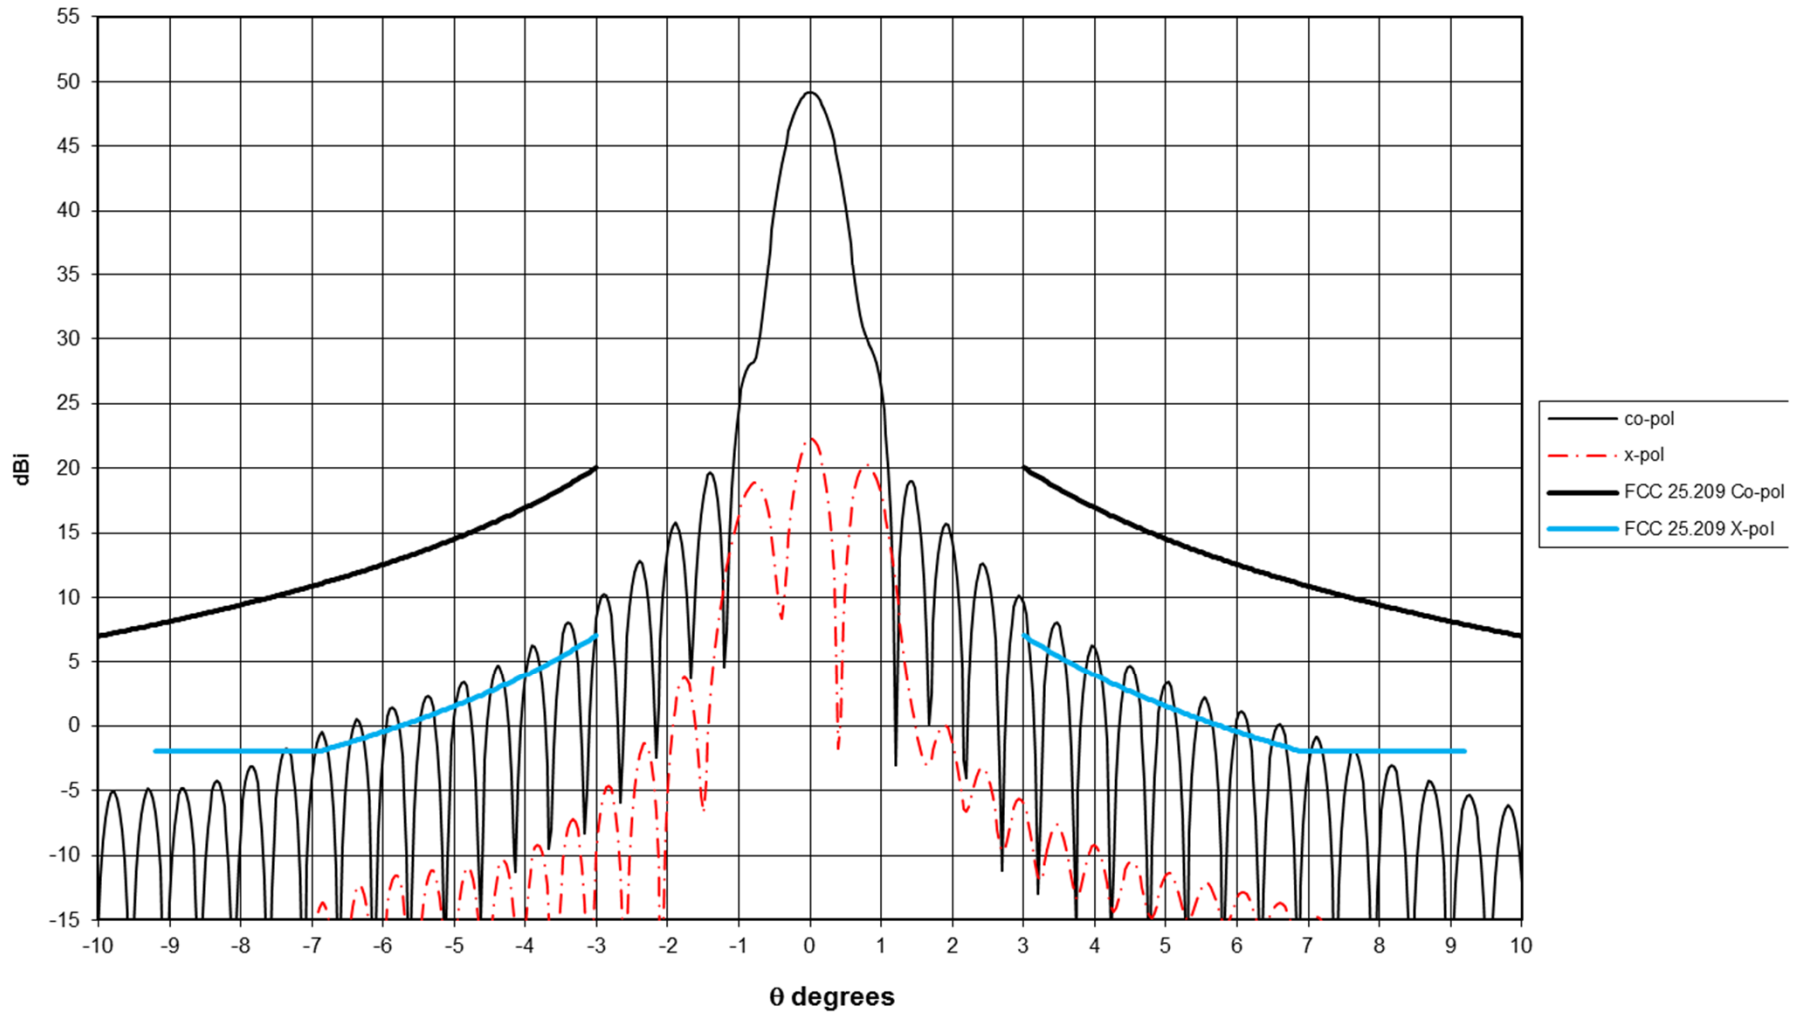

AvL Technologies
1.2m Ka Band Antenna
Elevation Pattern

Frequency = 28.28 GHz