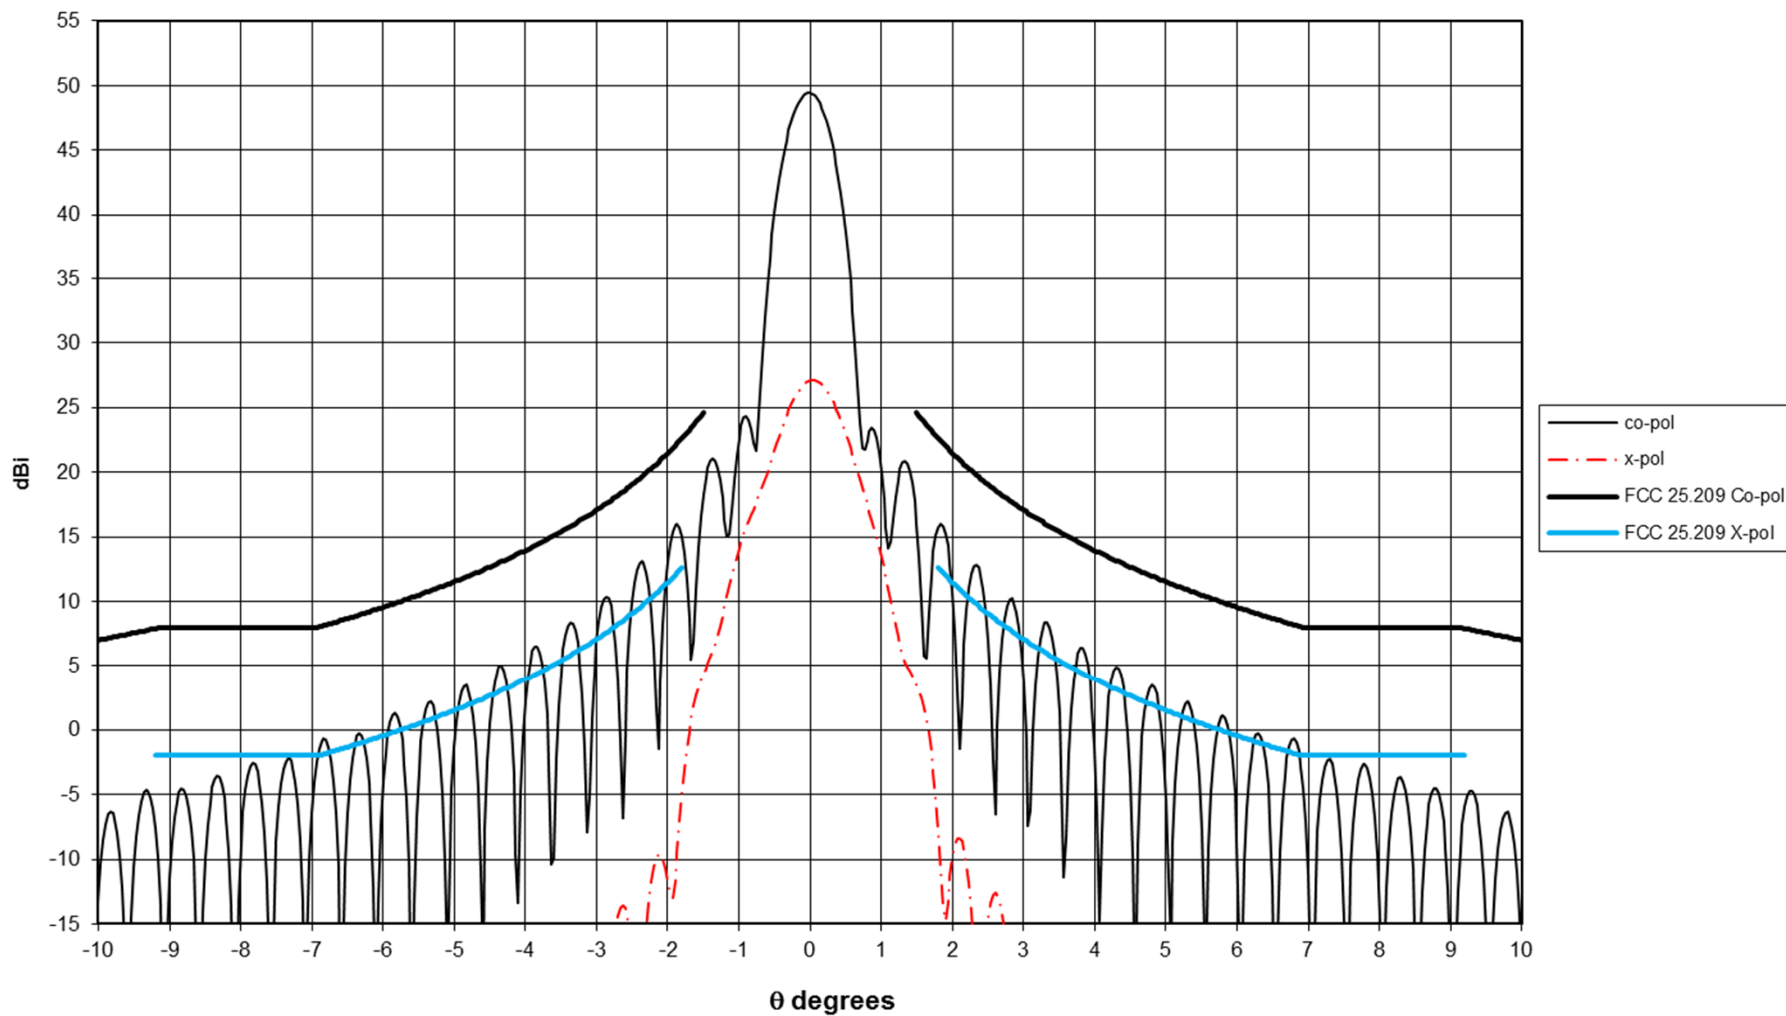

AvL Technologies
1.2m Ka Band Antenna
Azimuth Pattern

Frequency = 28.963 GHz