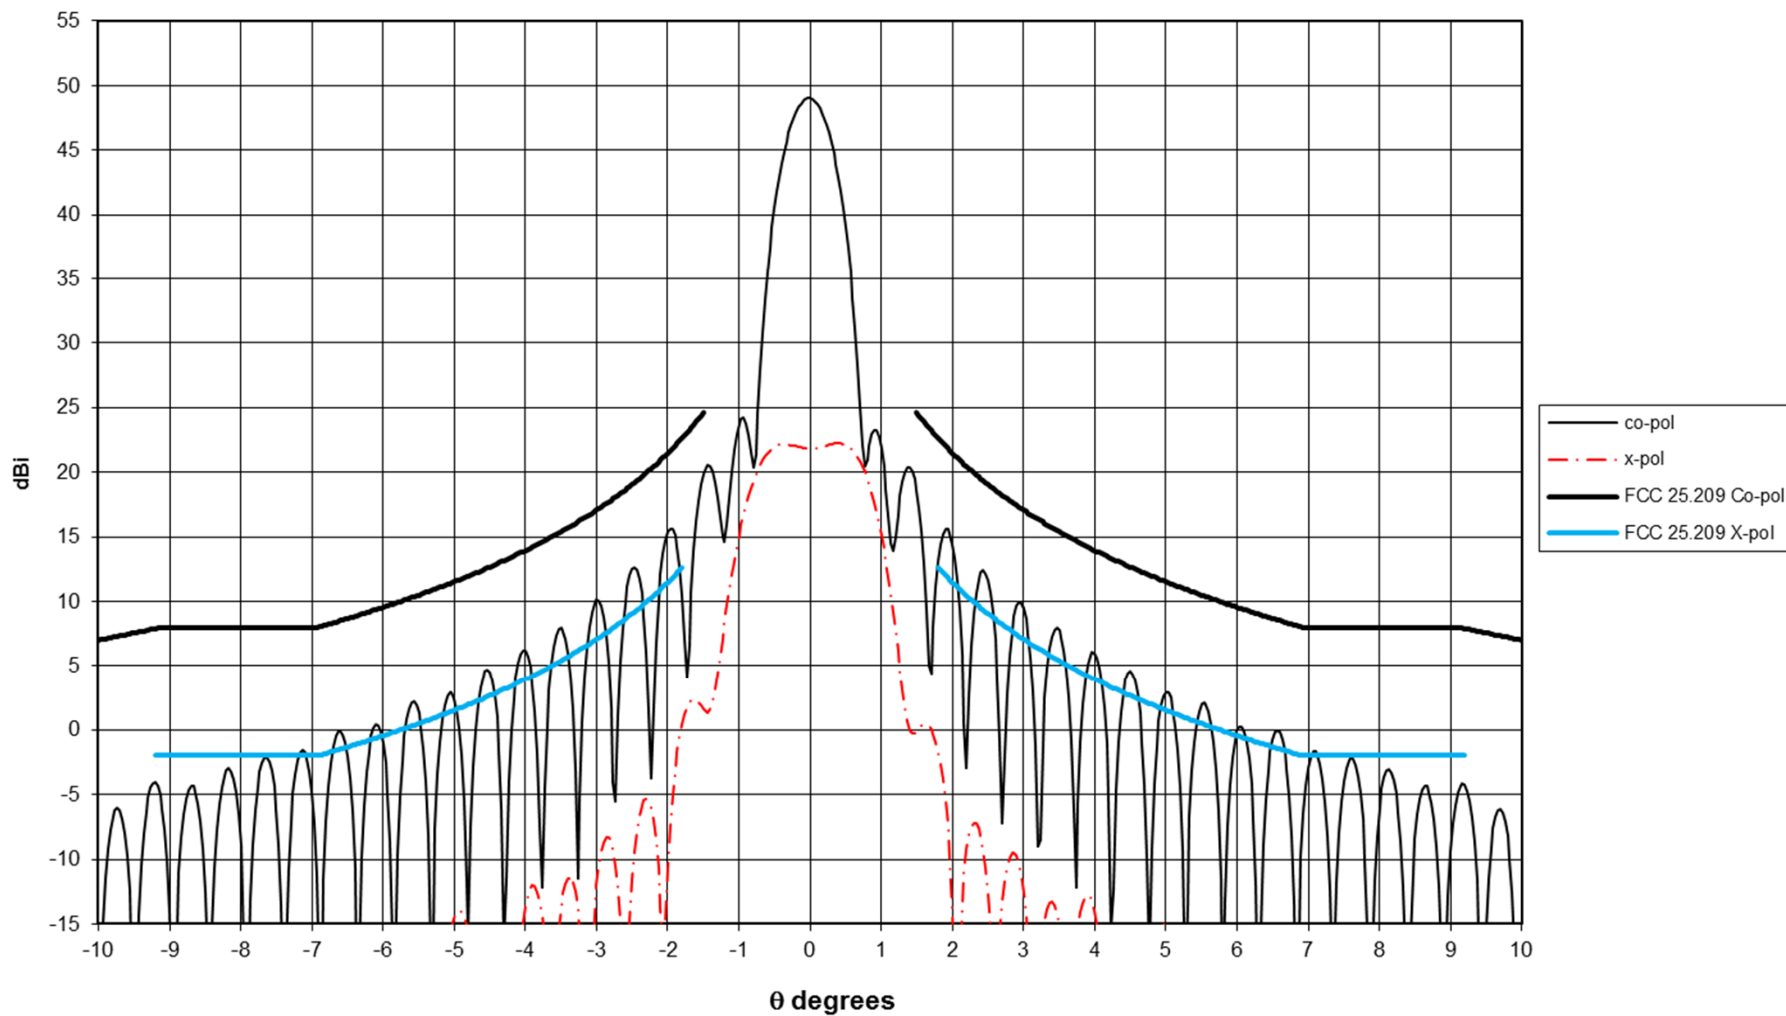

AvL Technologies

1.2m Ka Band Antenna

Calculated Transmit Band Patterns

AvL Technologies
1.2m Ka Band Antenna
Azimuth Pattern

Frequency = 27.76 GHz

AvL Technologies
1.2m Ka Band Antenna
Azimuth Pattern

Frequency = 28.28 GHz