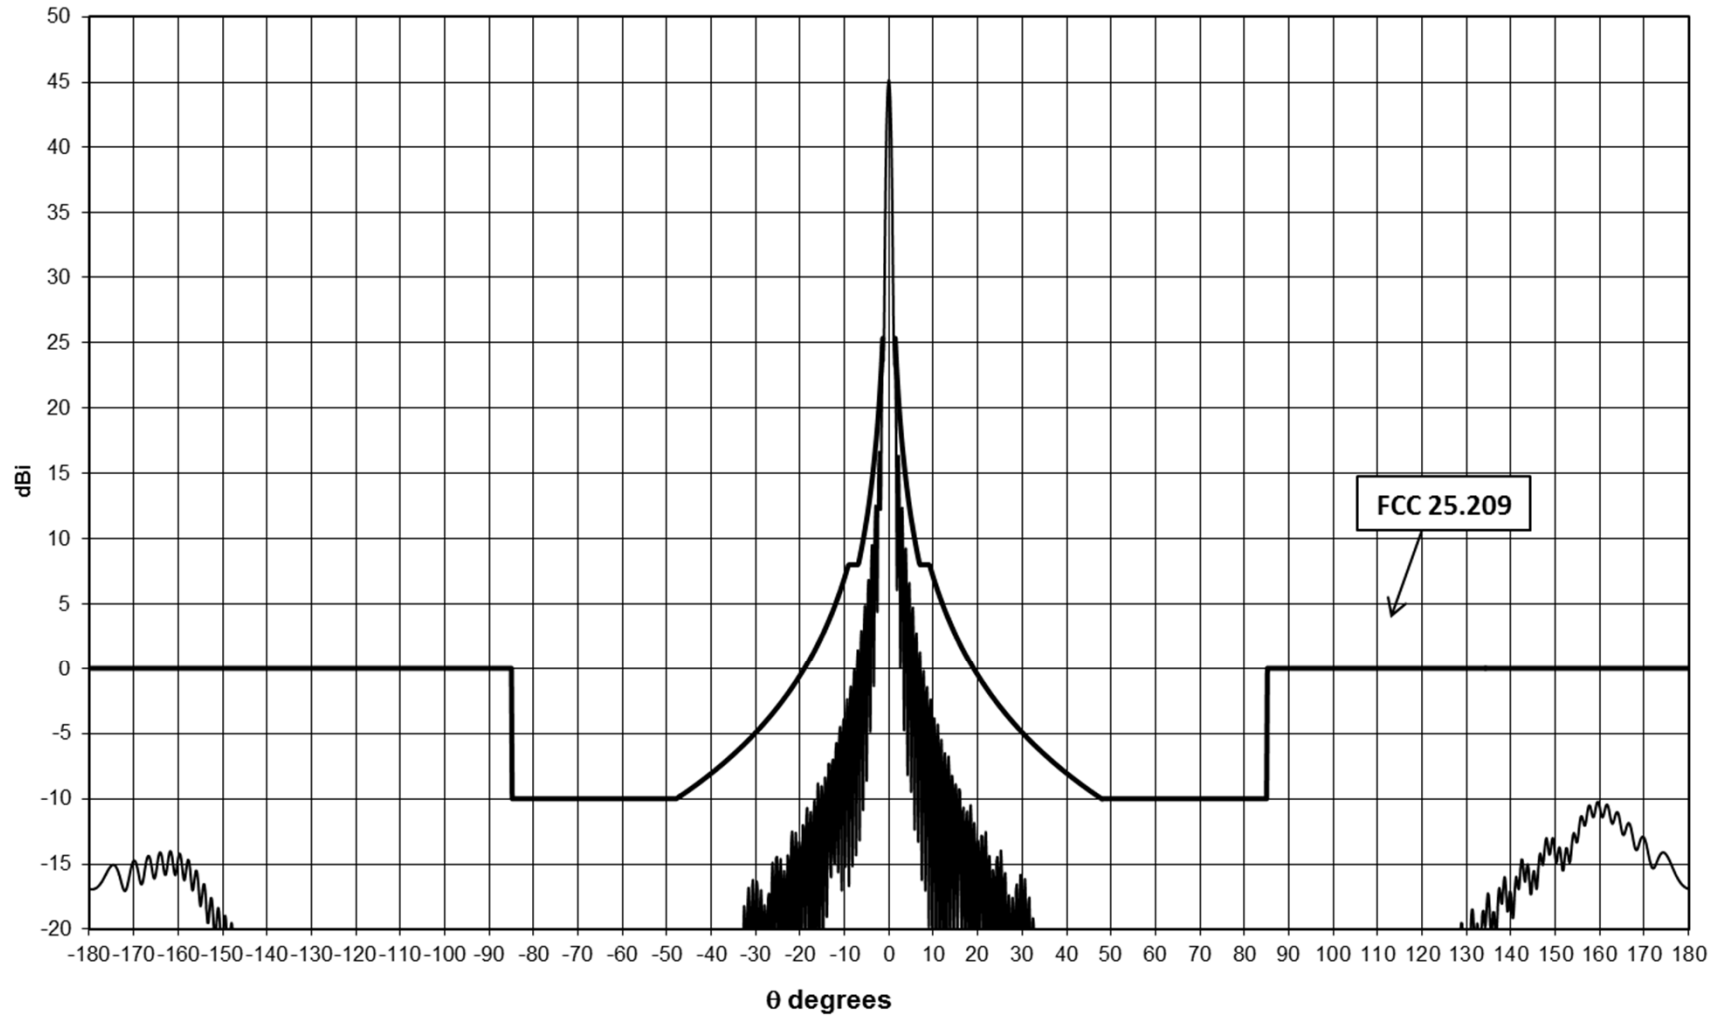

Frequency =17.96 GHz

AvL Technologies
1.2m Ka Band Antenna
Elevation Pattern

Frequency = 18.48 GHz

AvL Technologies
1.2m Ka Band Antenna
Elevation Pattern

Frequency = 19.163 GHz

AvL Technologies
1.2m Ka Band Antenna
Azimuth Pattern

Frequency = 17.96 GHz

AvL Technologies
1.2m Ka Band Antenna
Azimuth Pattern

Frequency = 18.48 GHz

AvL Technologies
1.2m Ka Band Antenna
Azimuth Pattern

Frequency = 19.163 GHz

AvL Technologies
1.2m Ka Band Antenna
Elevation Pattern