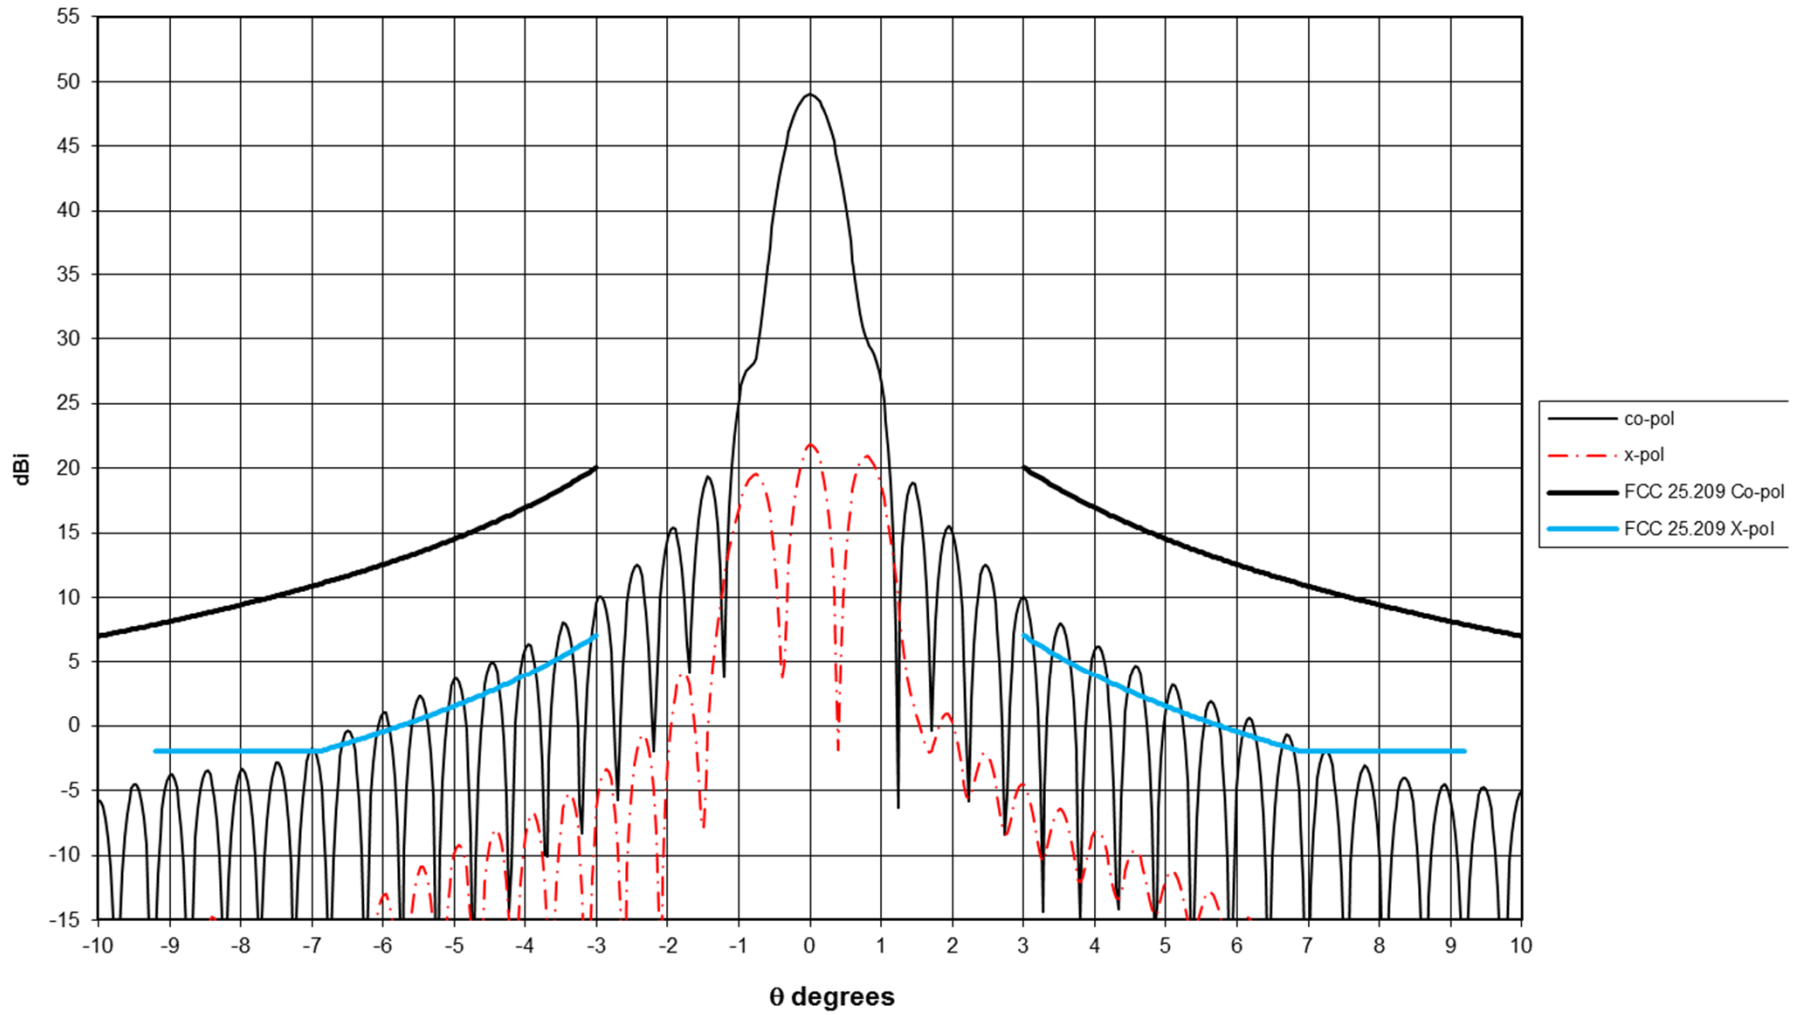

AvL Technologies
1.2m Ka Band Antenna
Elevation Pattern

Frequency =27.76 GHz