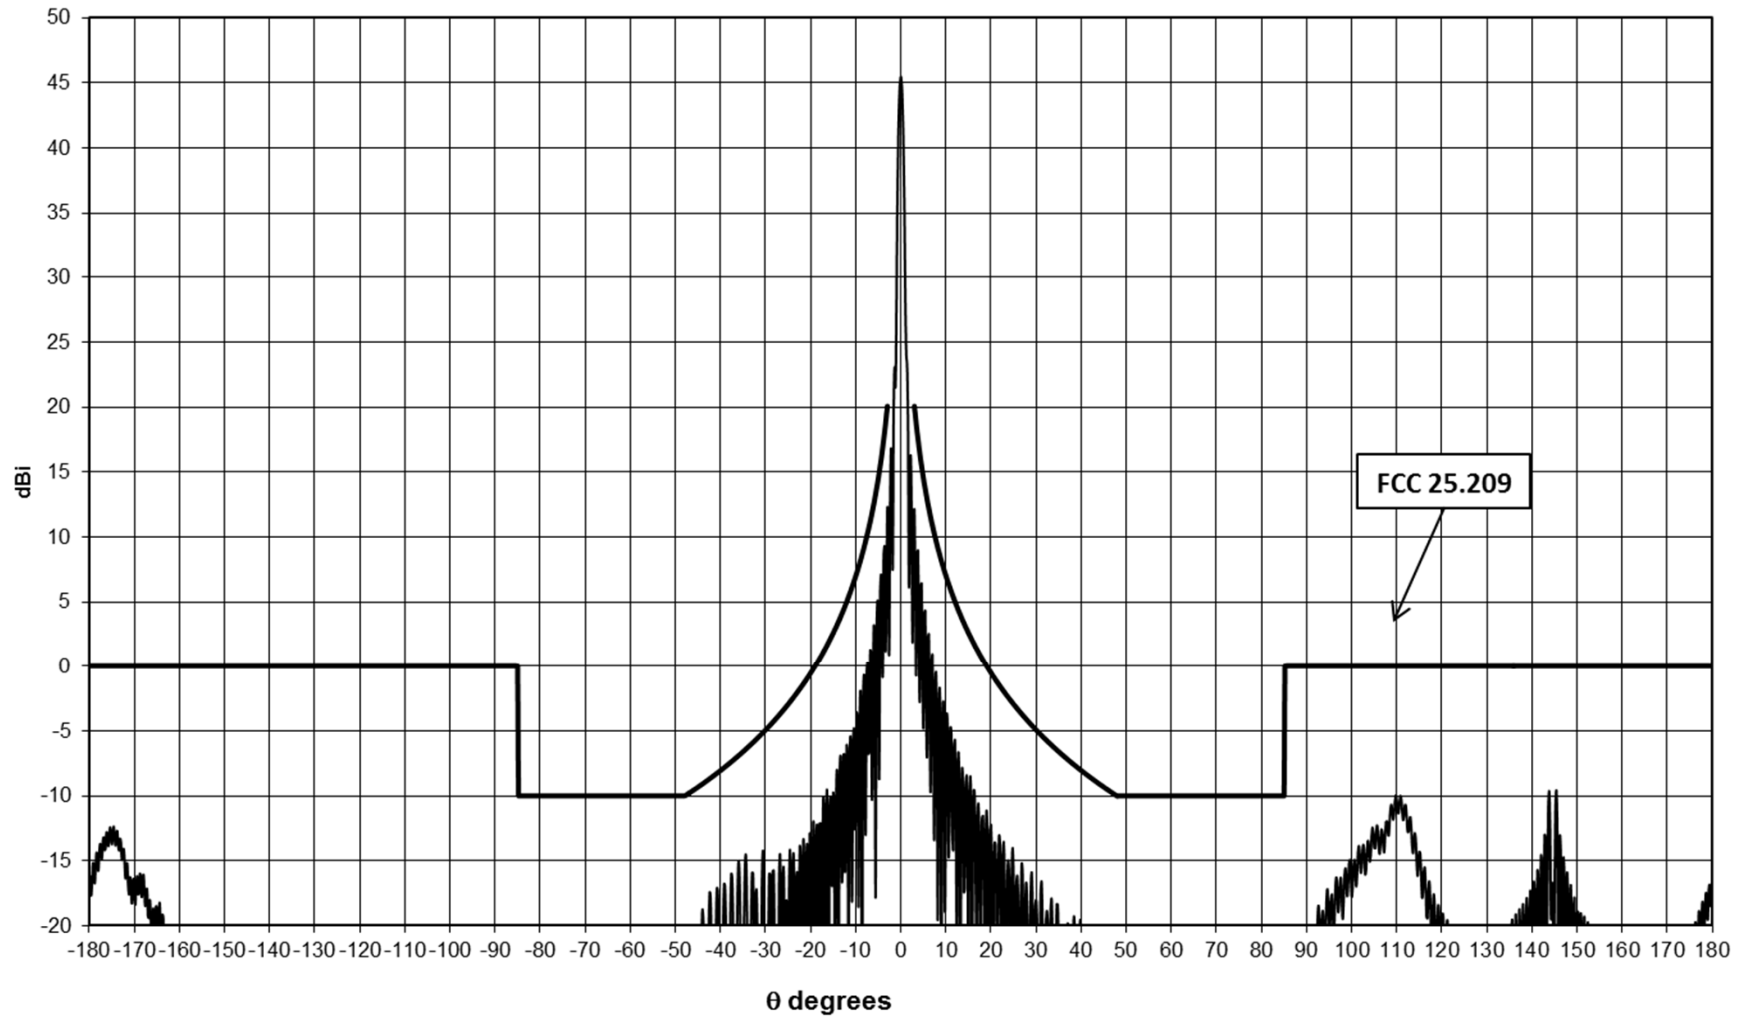

Frequency = 17.96 GHz

AvL Technologies
1.2m Ka Band Antenna
Azimuth Pattern

Frequency = 18.48 GHz

AvL Technologies
1.2m Ka Band Antenna
Azimuth Pattern

Frequency = 19.163 GHz

AvL Technologies
1.2m Ka Band Antenna
Elevation Pattern

Frequency=17.96 GHz

AvL Technologies
1.2m Ka Band Antenna
Elevation Pattern

Frequency=18.48 GHz

AvL Technologies
1.2m Ka Band Antenna
Elevation Pattern

Frequency=19.163 GHz