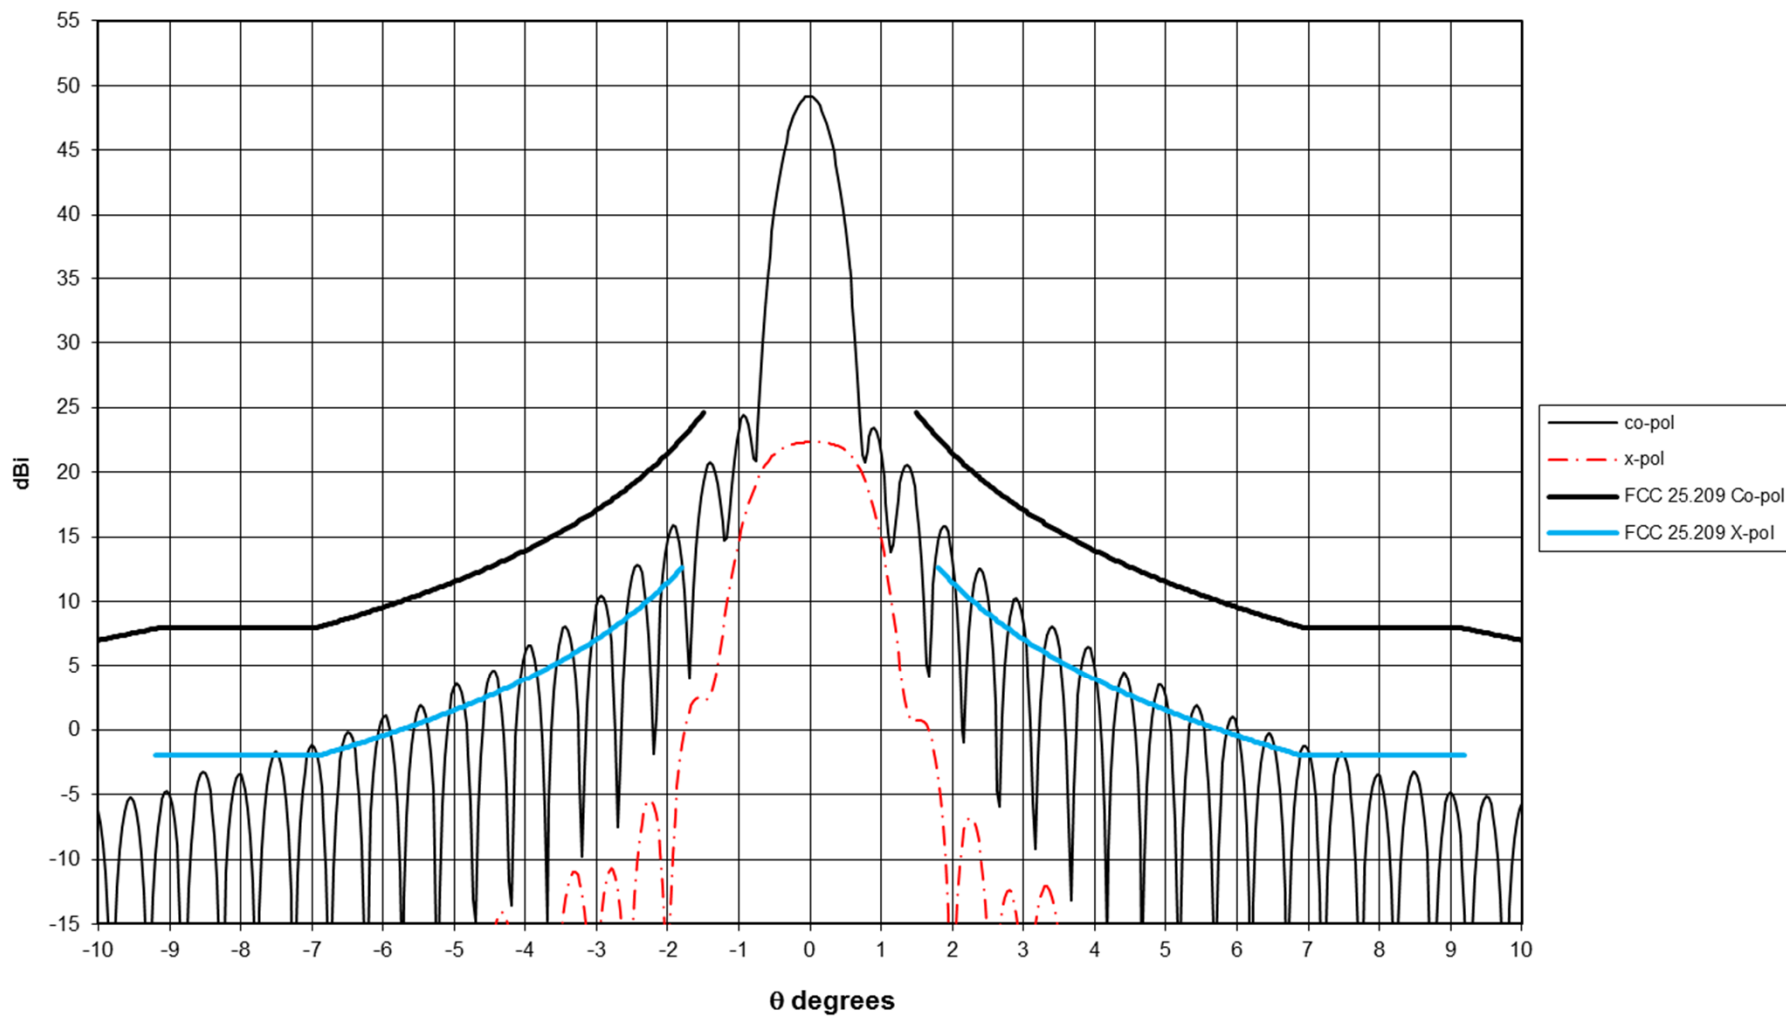

AvL Technologies

1.2m Ka Band Antenna

Calculated Transmit Band Patterns

AvL Technologies
1.2m Ka Band Antenna
Azimuth Pattern

Frequency = 27.76 GHz

AvL Technologies
1.2m Ka Band Antenna
Azimuth Pattern

Frequency = 28.28 GHz