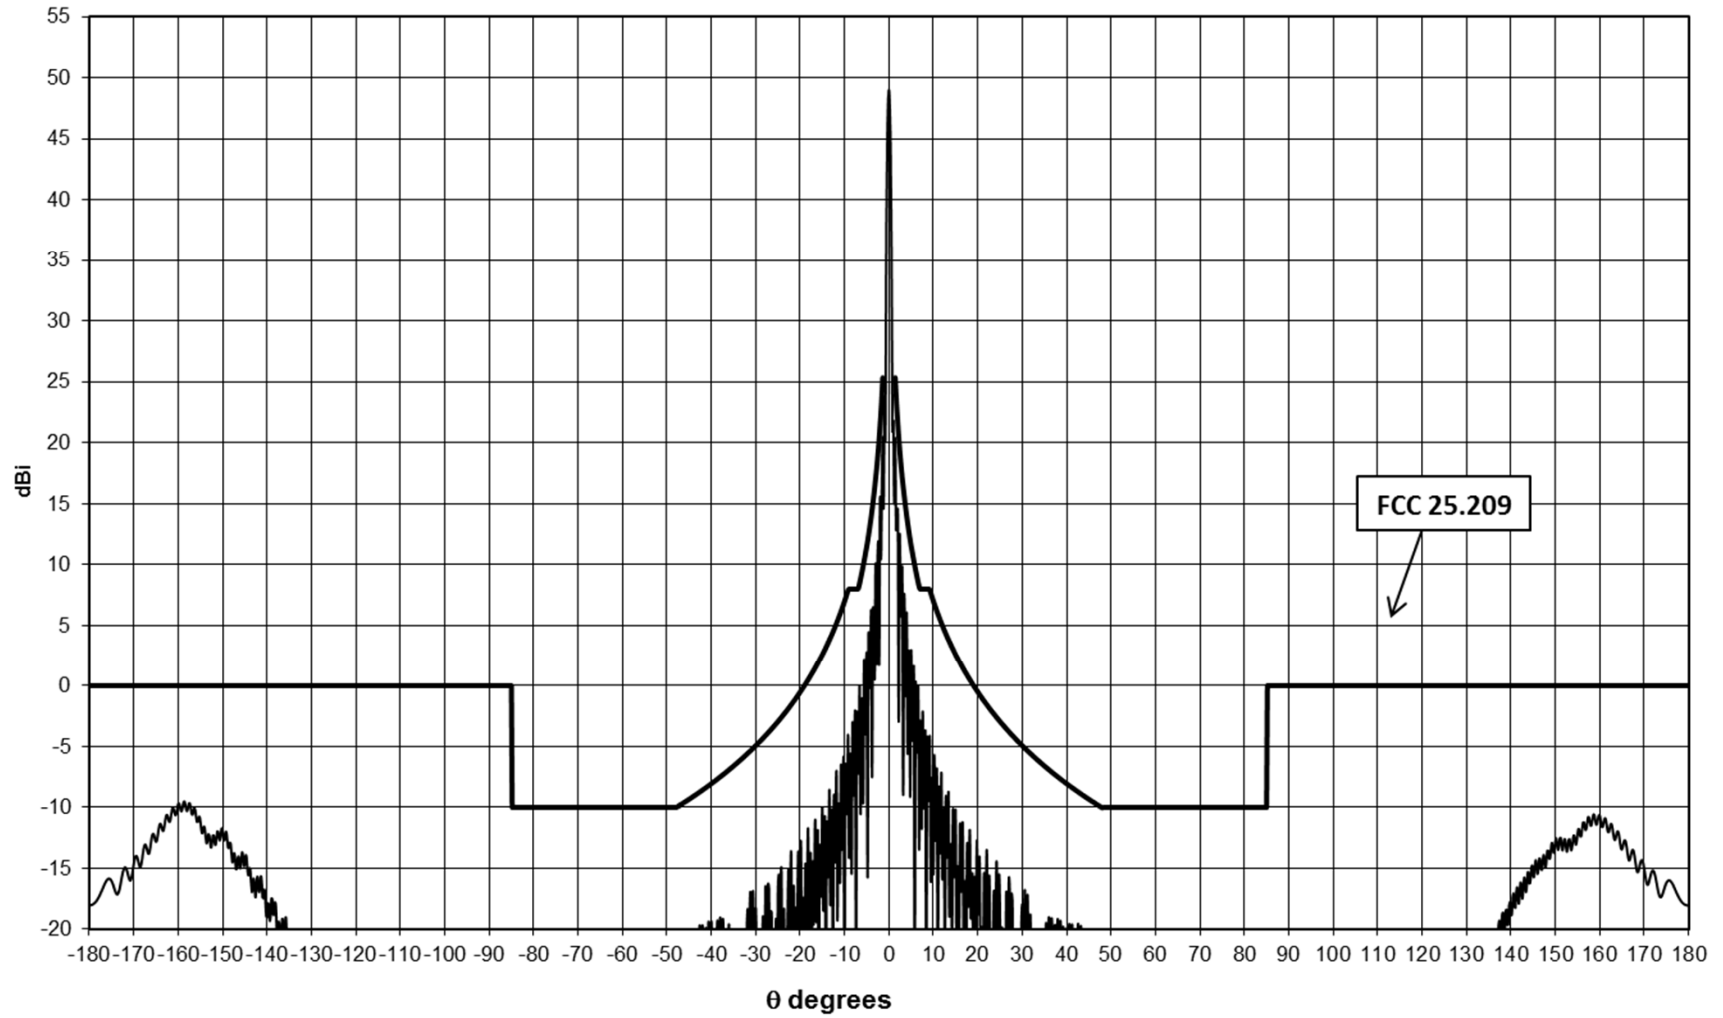

Frequency = 28.28 GHz

AvL Technologies
1.2m Ka Band Antenna
Elevation Pattern

Frequency =28.963 GHz

AvL Technologies
1.2m Ka Band Antenna
Azimuth Pattern

Frequency = 27.76 GHz

AvL Technologies
1.2m Ka Band Antenna
Azimuth Pattern