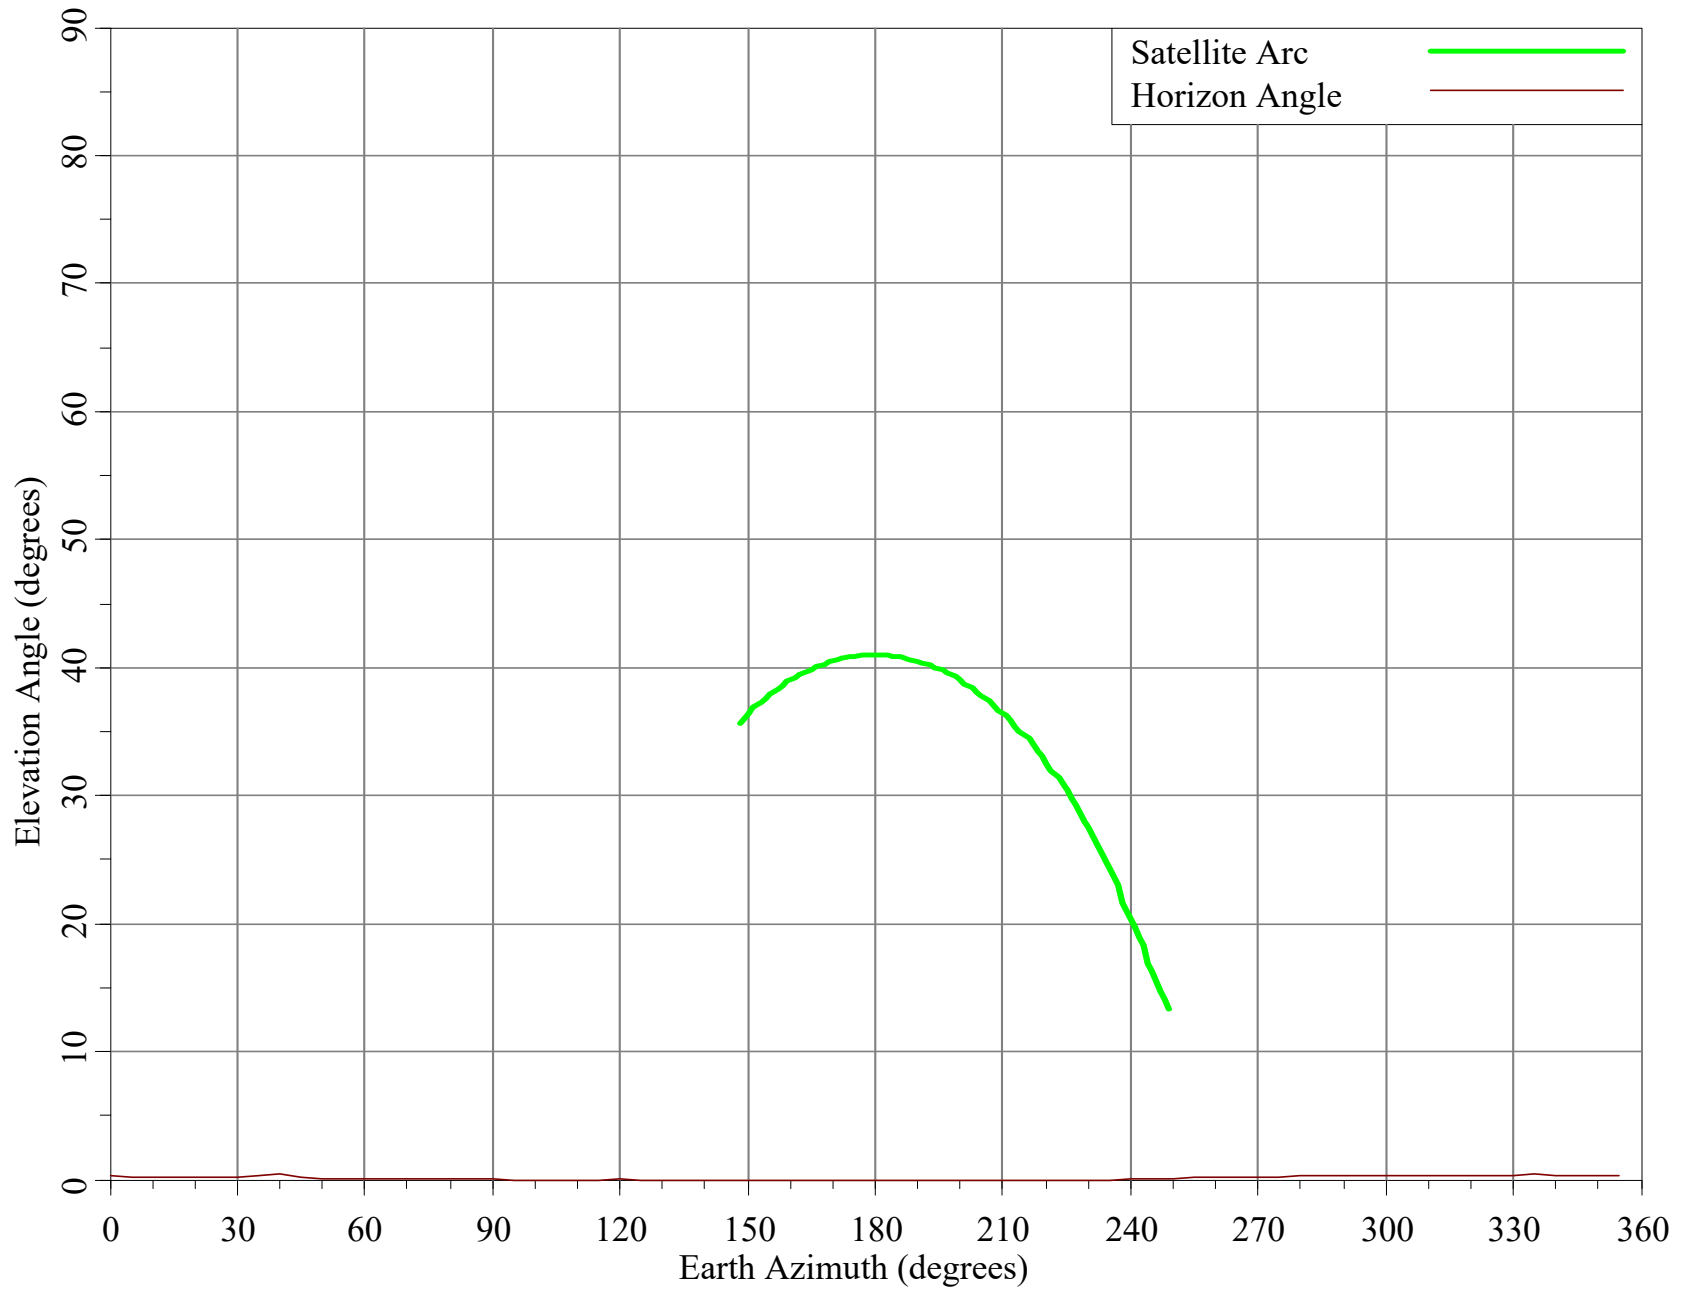

Final Contour & Rain Scatter for Southfield, MI - Transmit

Horizon Angle & Satellite Arc for Southfield, MI

Micronet Communications, Inc.

Horizon Gain for Southfield, MI
Micronet Communications, Inc.

Minimum Discrimination Angles for Southfield, MI Micronet Communications, Inc.