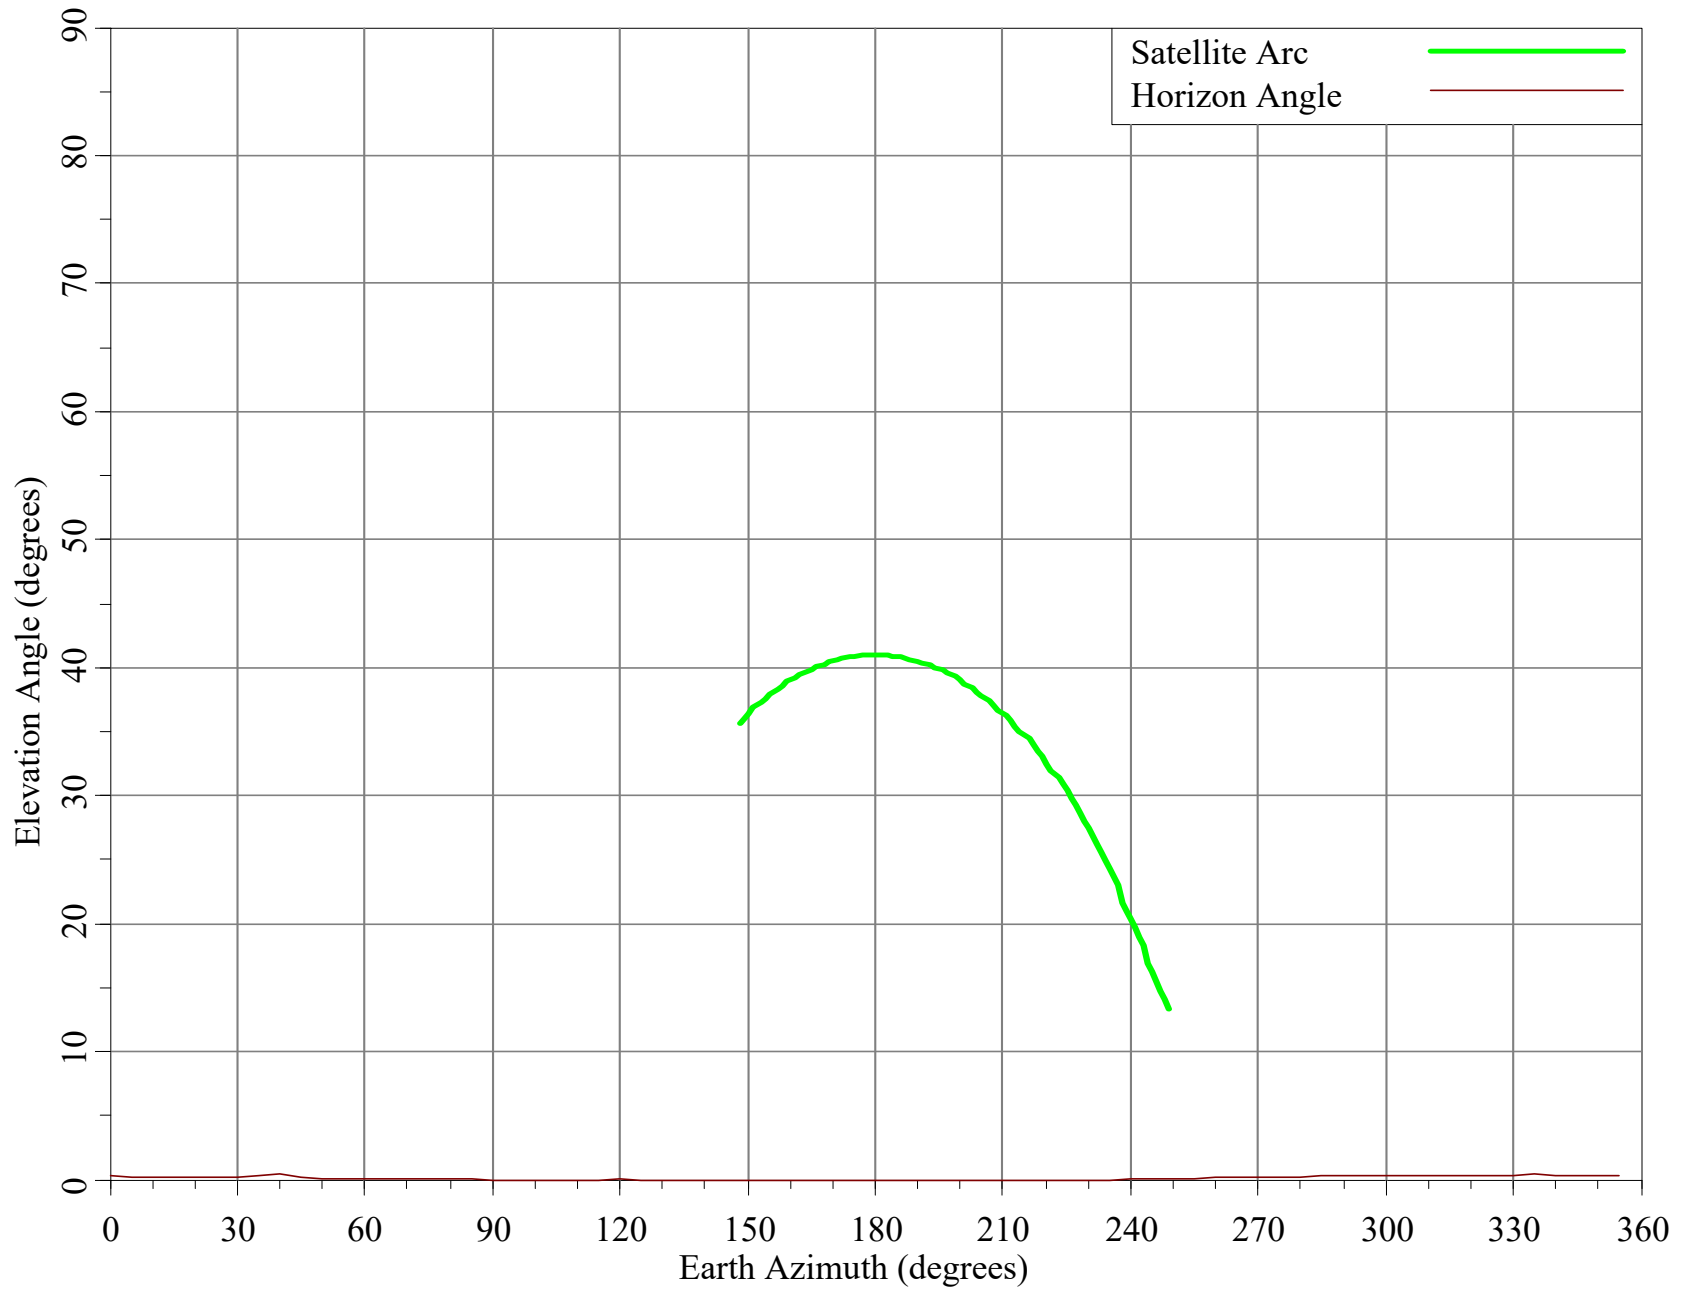

Horizon Angle & Satellite Arc for Southfield, MI

Micronet Communications, Inc.