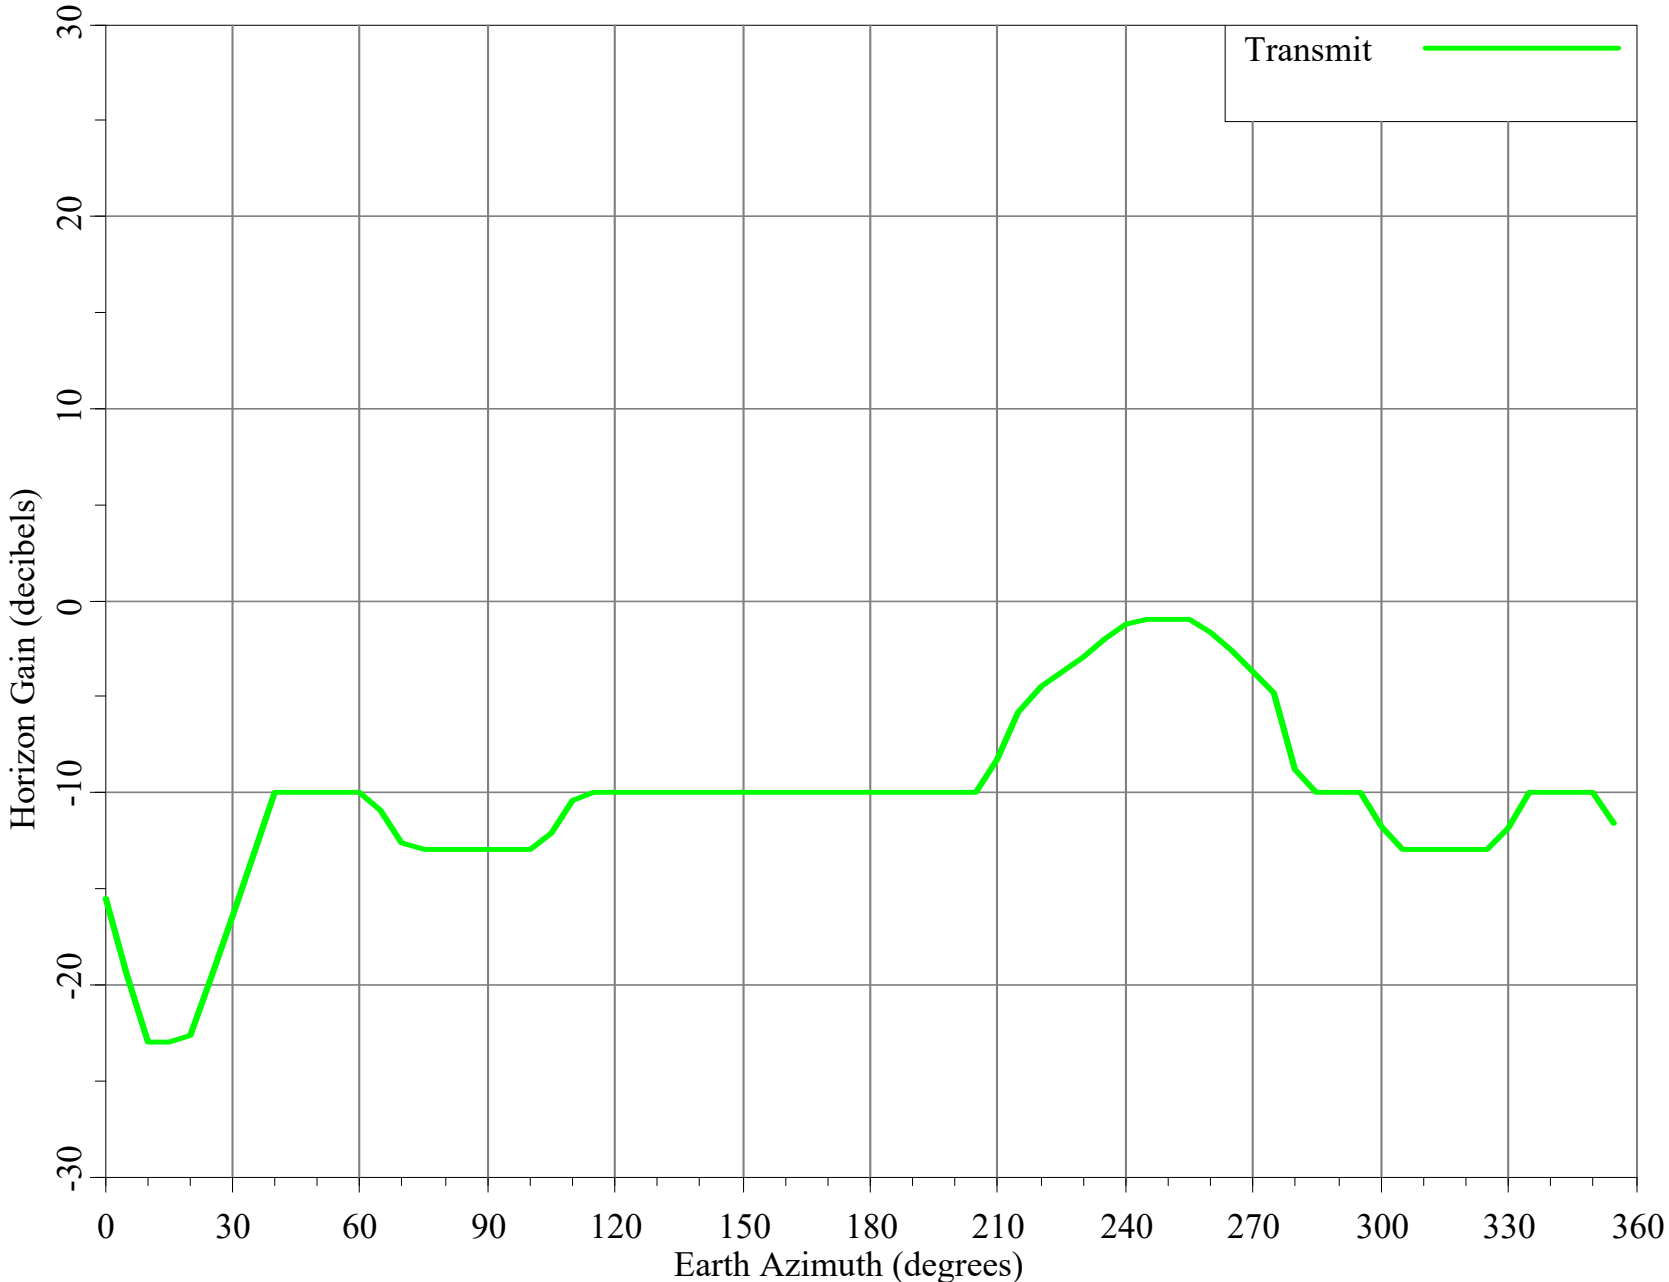

Final Contour & Rain Scatter for Southfield, MI - Transmit

Horizon Angle & Satellite Arc for Southfield, MI

Micronet Communications, Inc.

Horizon Gain for Southfield, MI
Micronet Communications, Inc.

Minimum Discrimination Angles for Southfield, MI Micronet Communications, Inc.