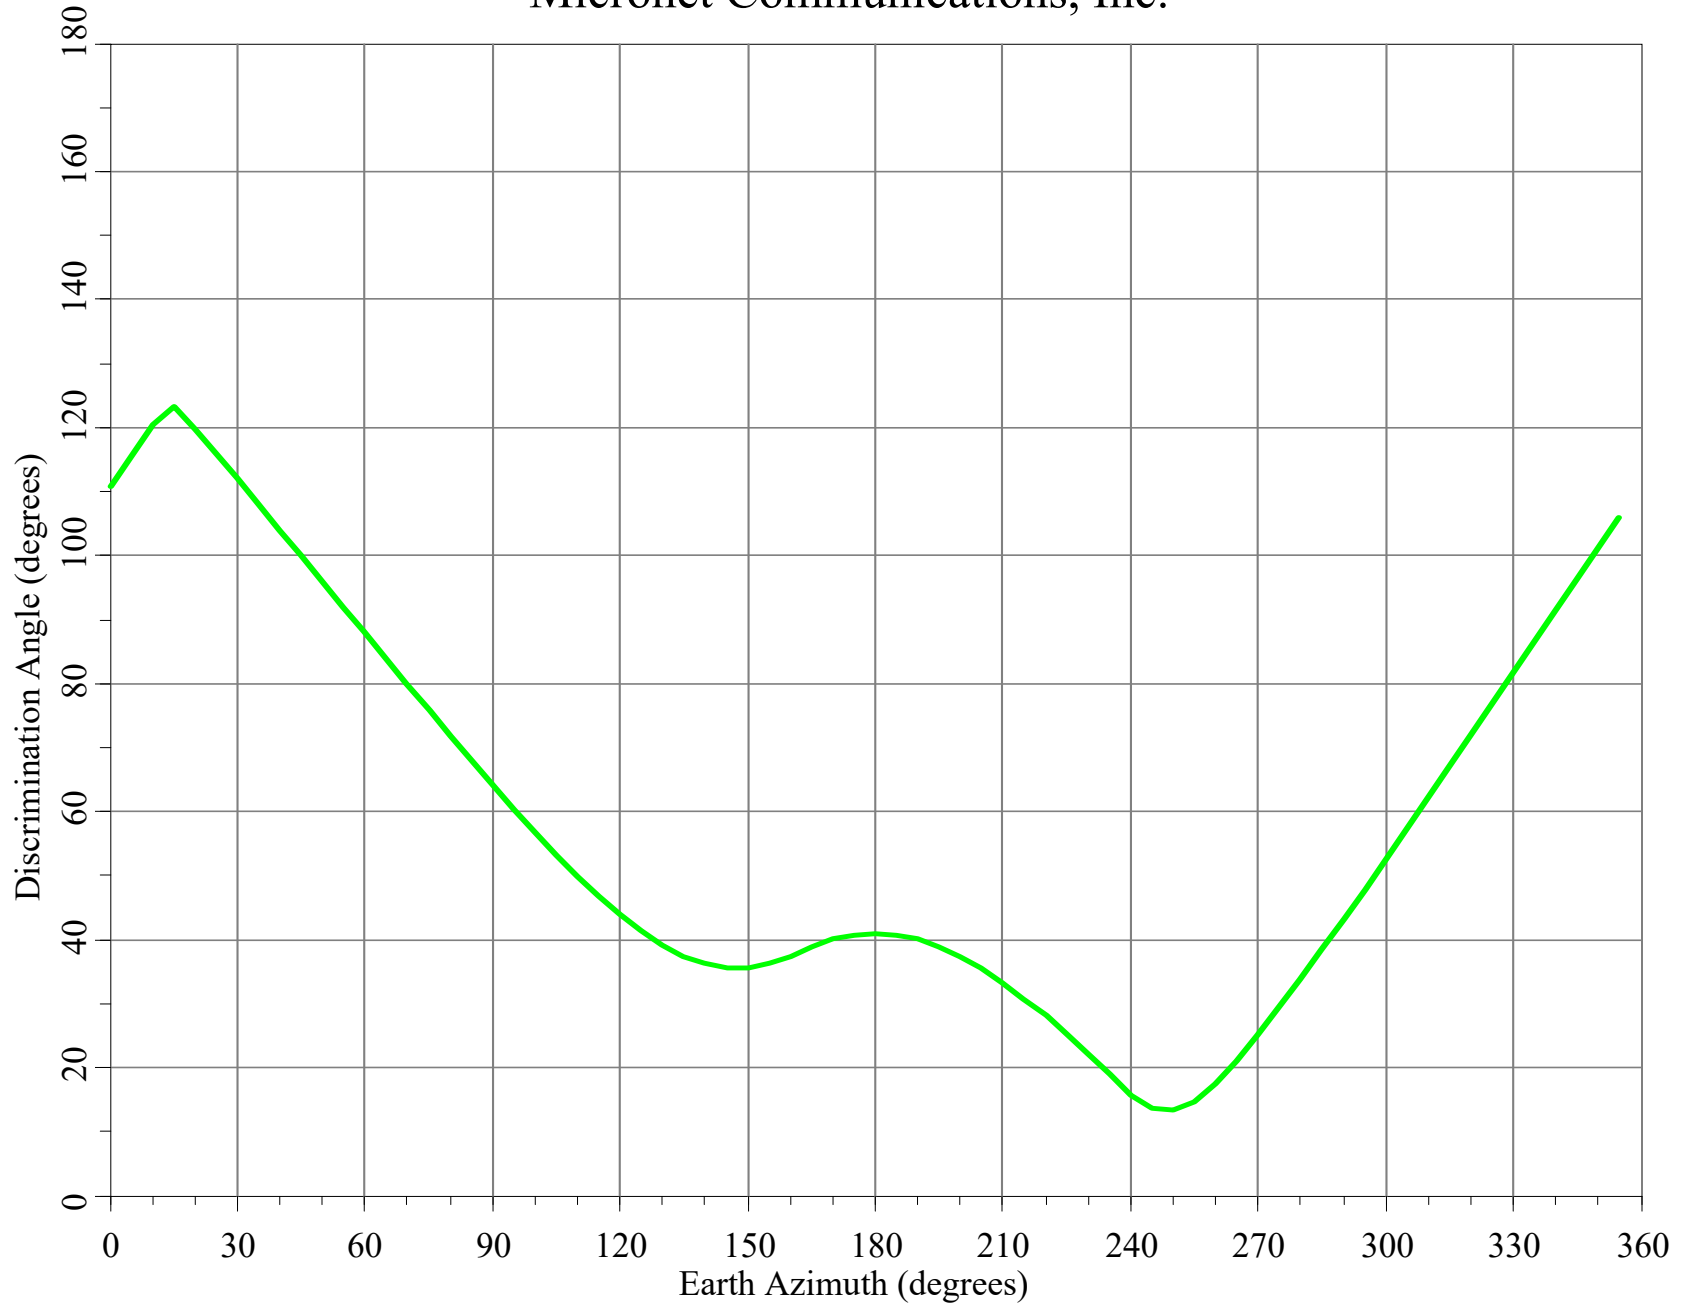

Final Contour & Rain Scatter for Southfield, MI - Transmit

Horizon Angle & Satellite Arc for Southfield, MI

Micronet Communications, Inc.

Horizon Gain for Southfield, MI
Micronet Communications, Inc.

Minimum Discrimination Angles for Southfield, MI Micronet Communications, Inc.