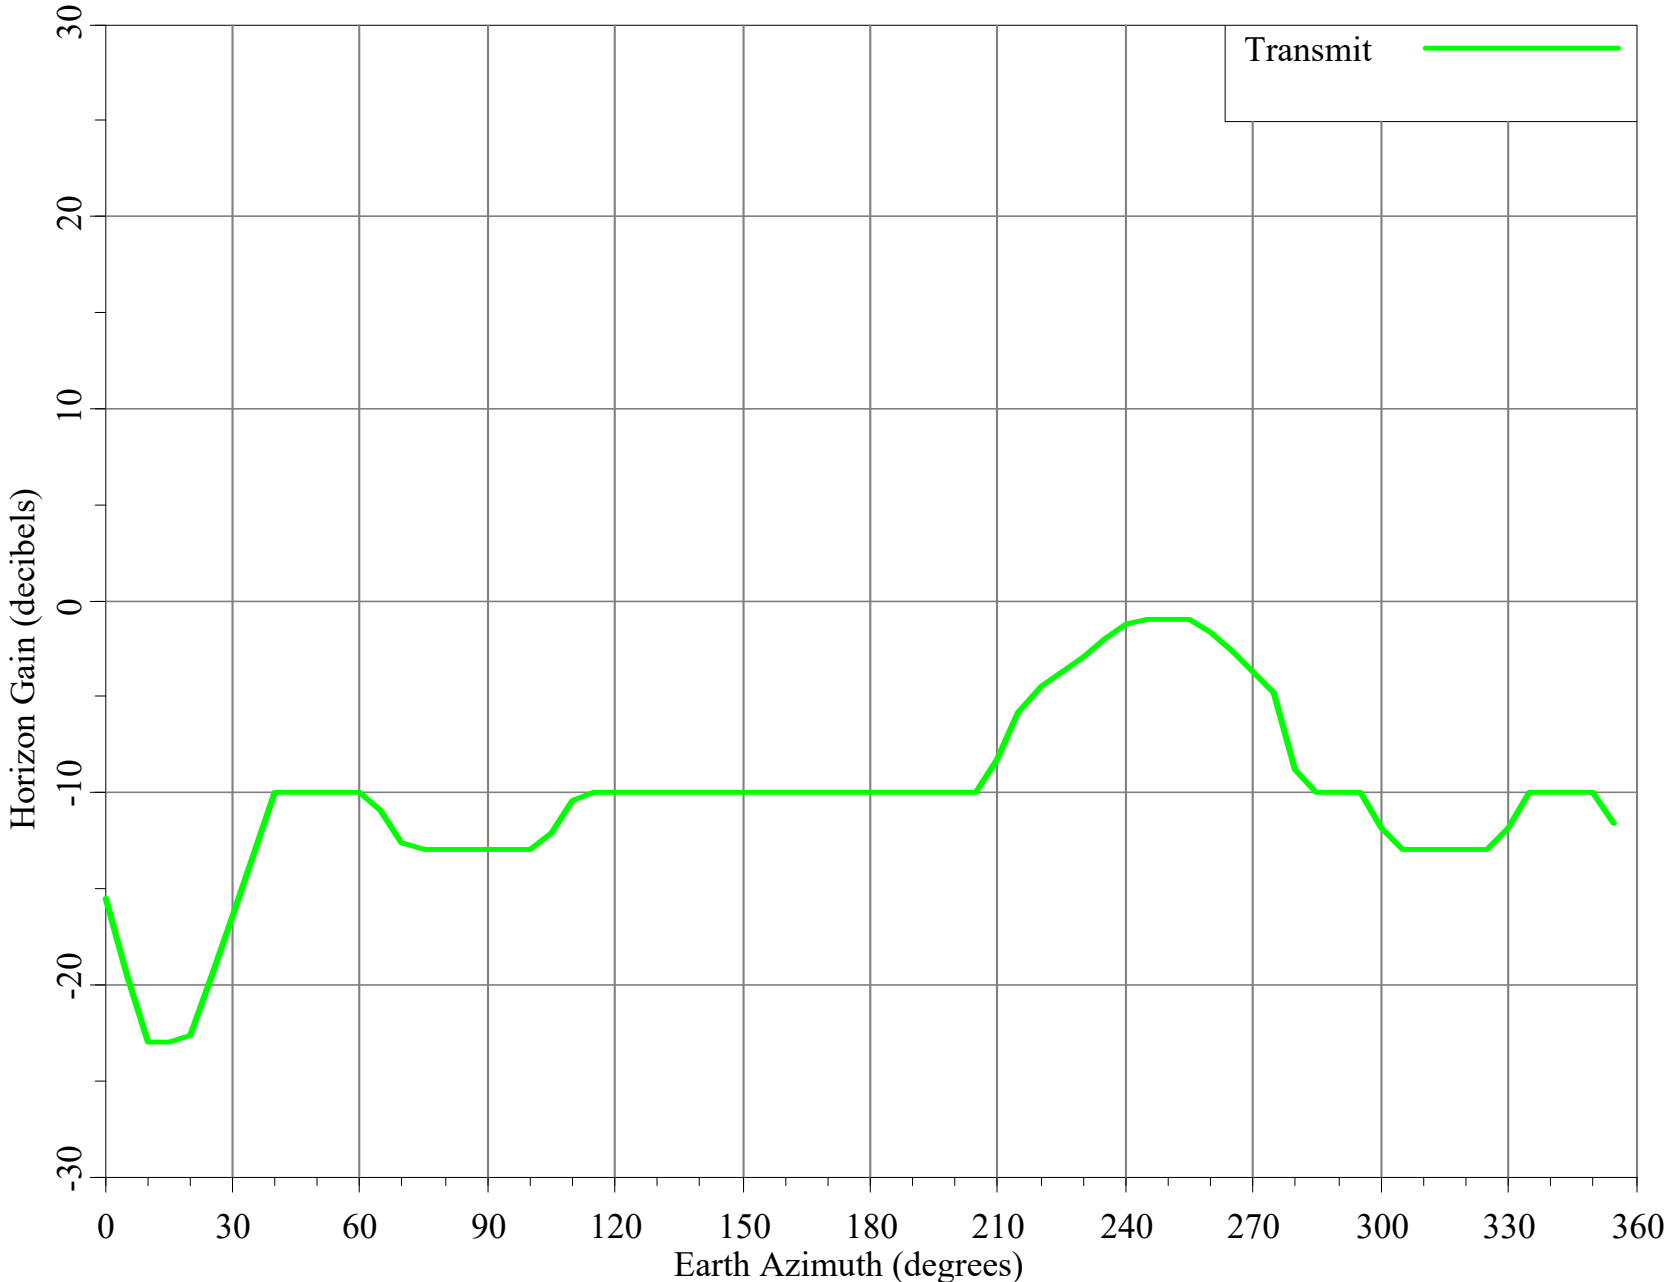

Horizon Gain for Southfield, MI
Micronet Communications, Inc.