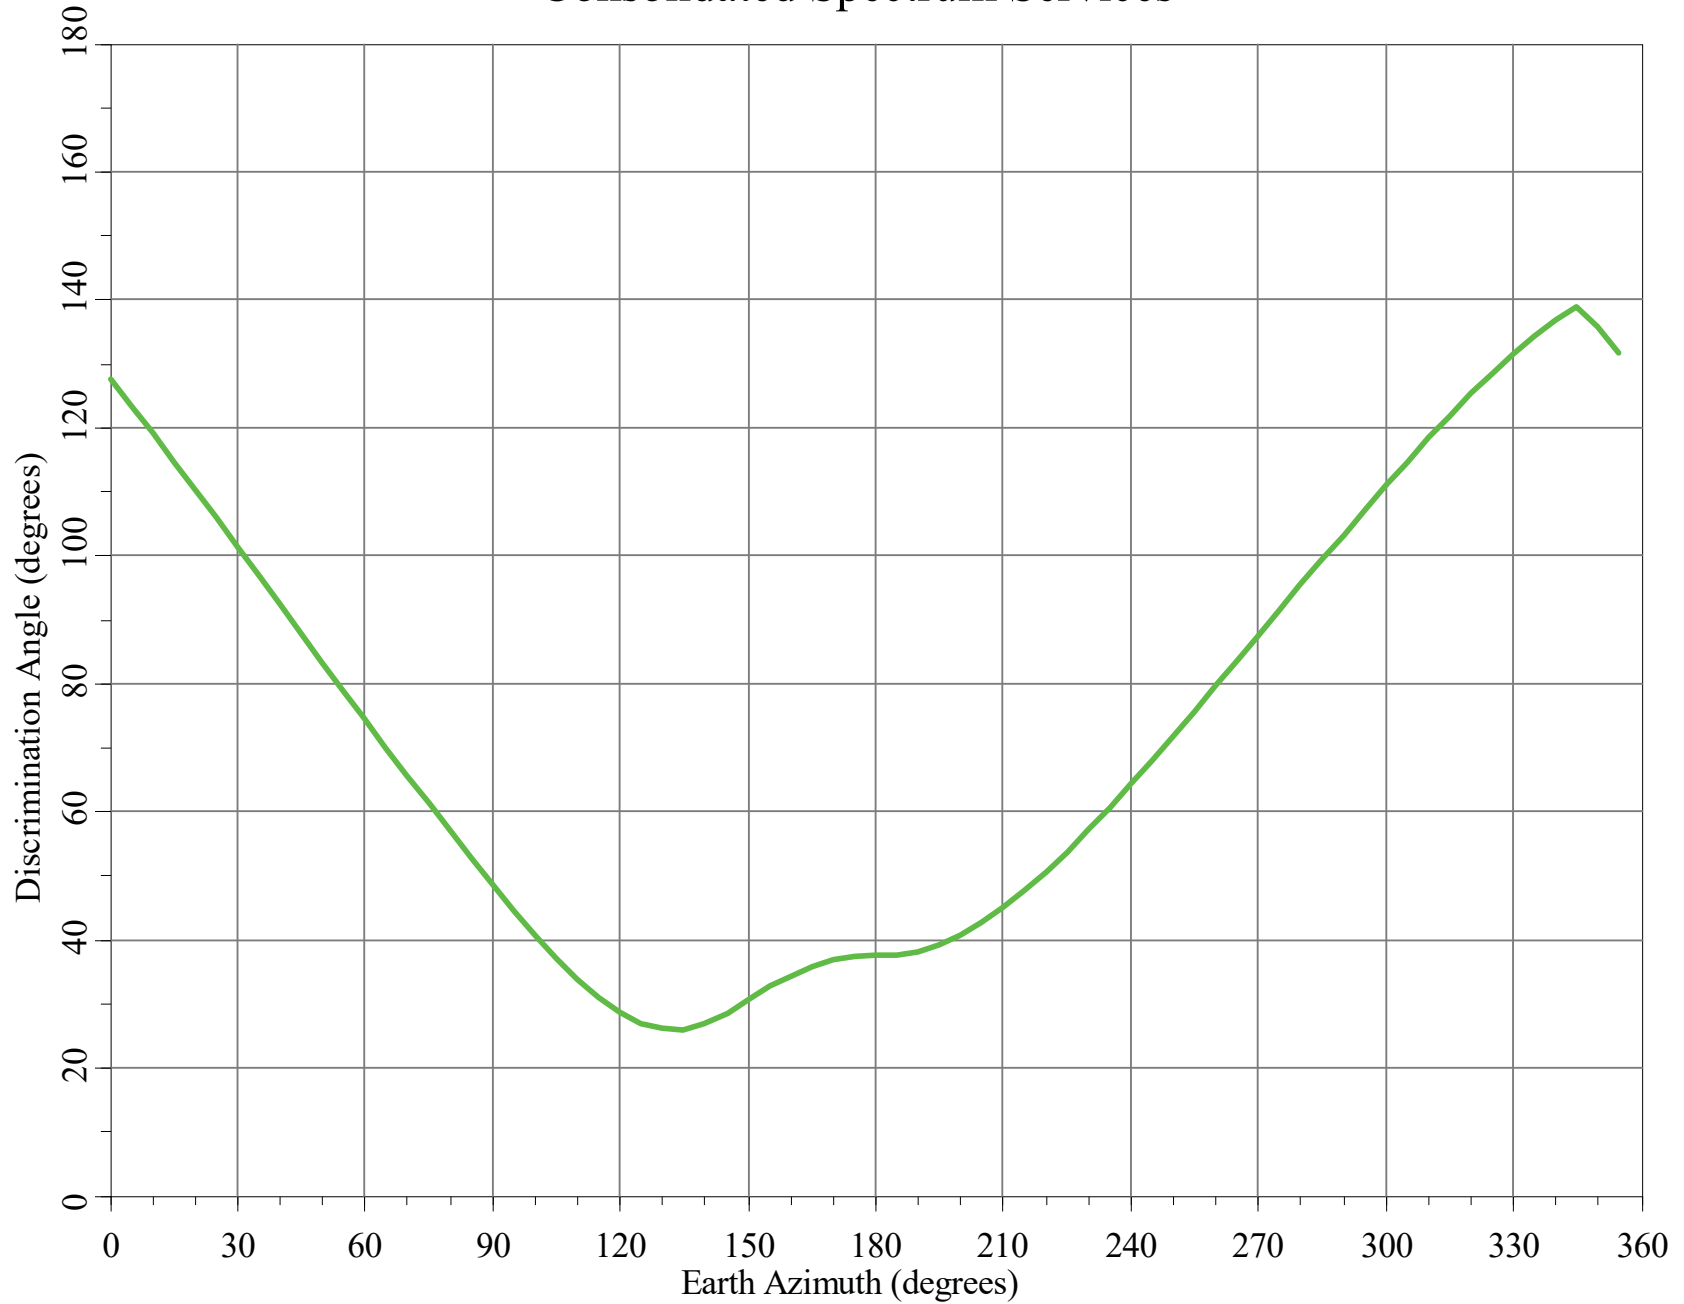

Horizon Angle & Satellite Arc for Healy Heights, OR Consolidated Spectrum Services

Horizon Gain for Healy Heights, OR Consolidated Spectrum Services

Minimum Discrimination Angles for Healy Heights, OR Consolidated Spectrum Services

Final Contour & Rain Scatter for Healy Heights, OR - Receive

SCALE - 1:10000000 1 inch = 157.8 miles