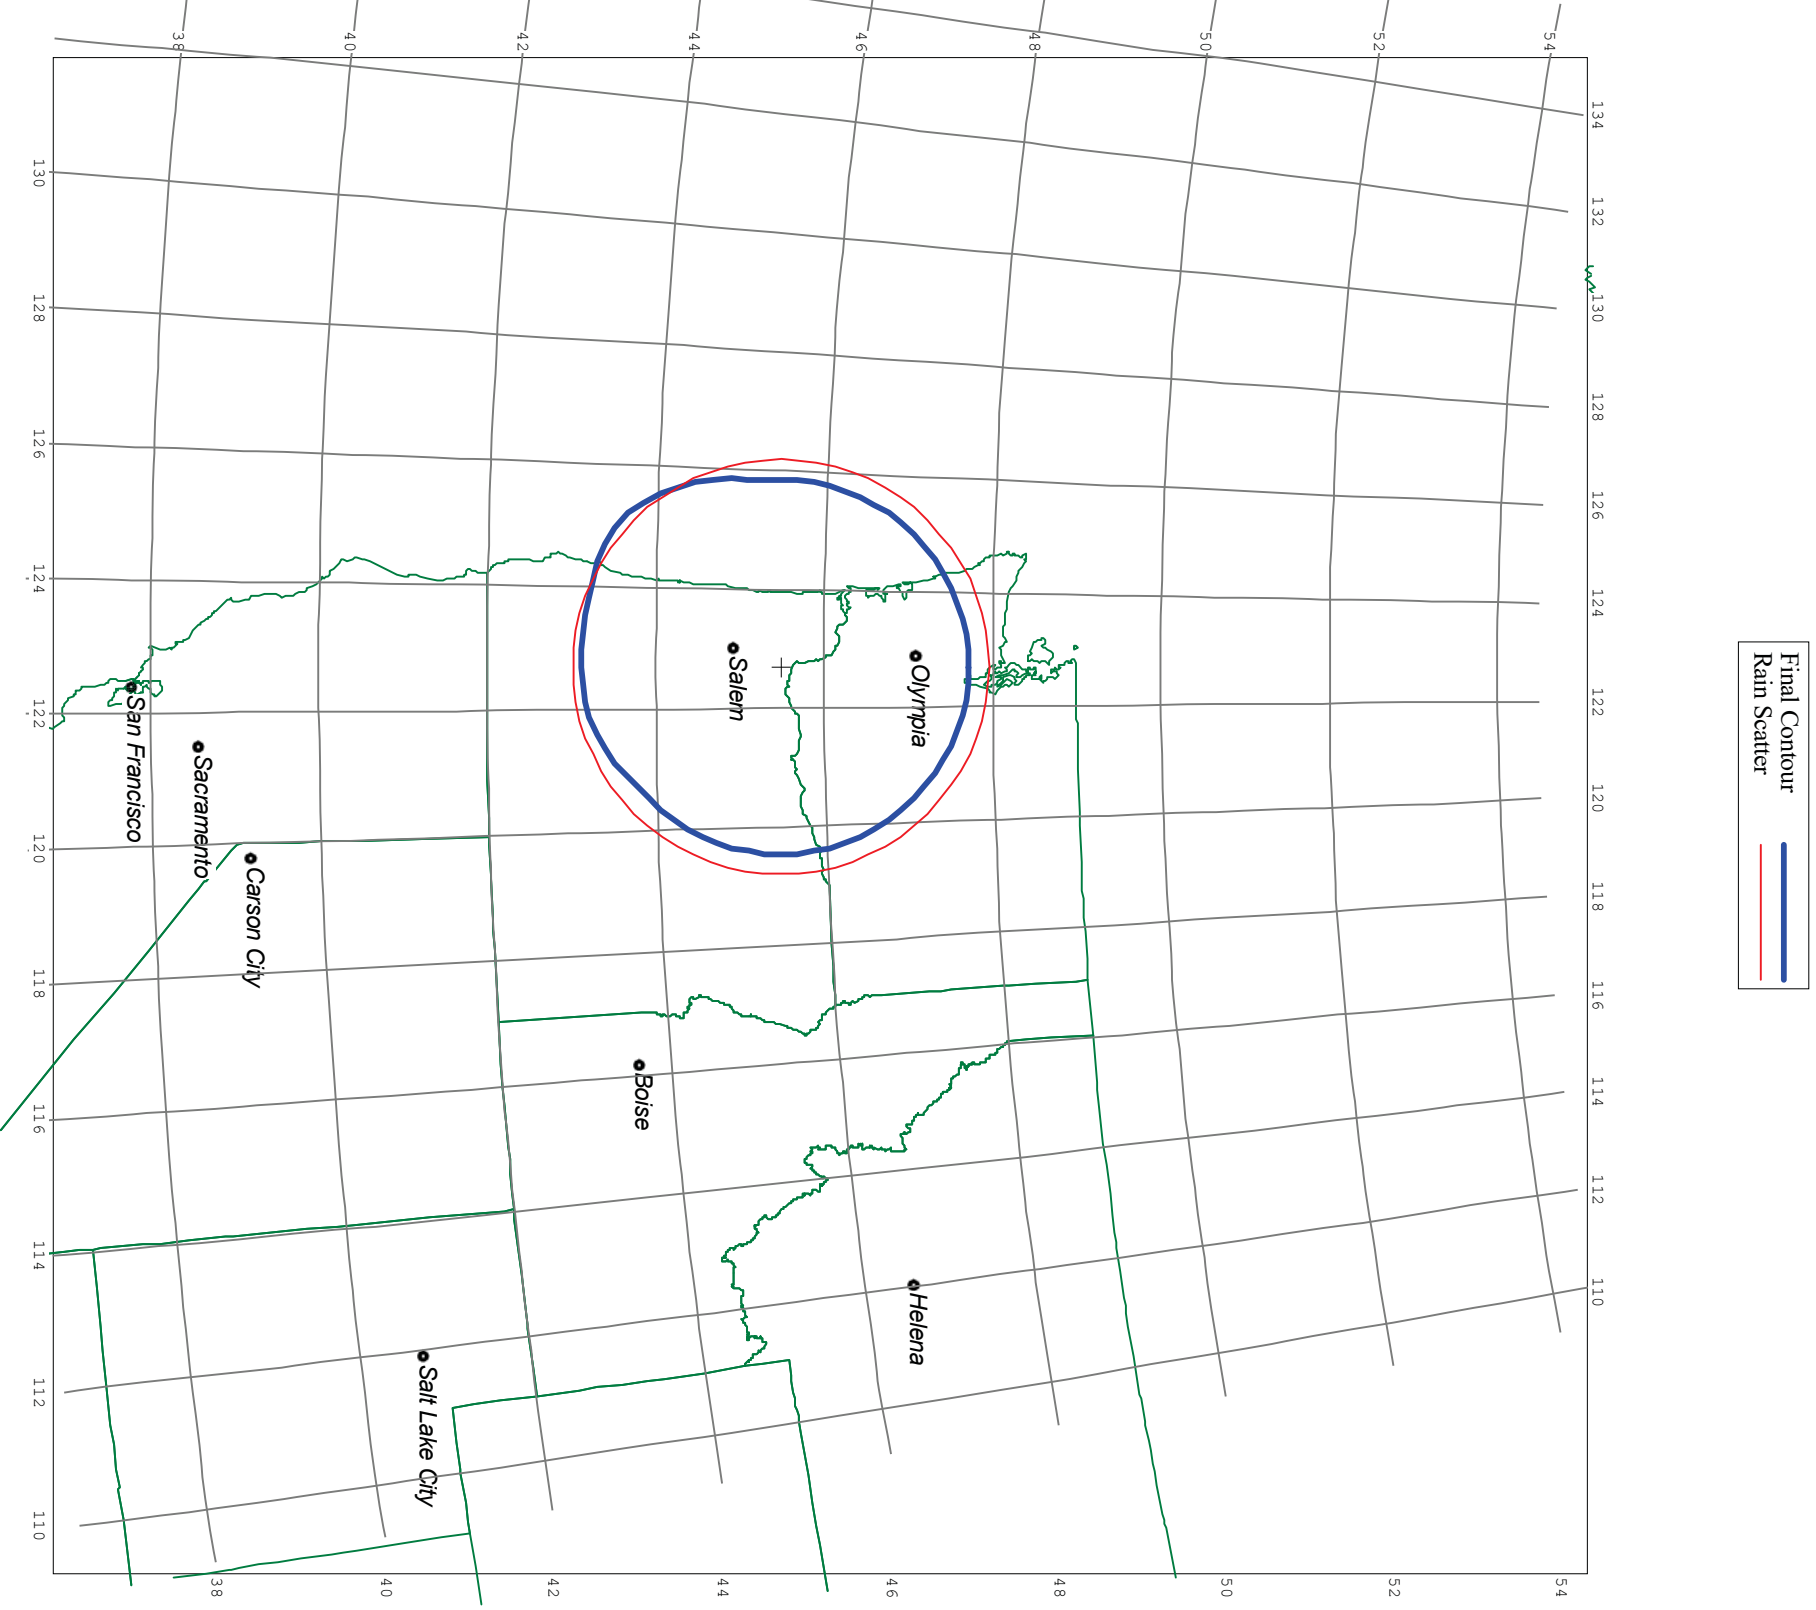

Horizon Angle & Satellite Arc for Healy Heights, OR Consolidated Spectrum Services

Horizon Gain for Healy Heights, OR Consolidated Spectrum Services

Minimum Discrimination Angles for Healy Heights, OR Consolidated Spectrum Services

Final Contour & Rain Scatter for Healy Heights, OR - Receive

SCALE - 1:10000000 1 inch = 157.8 miles