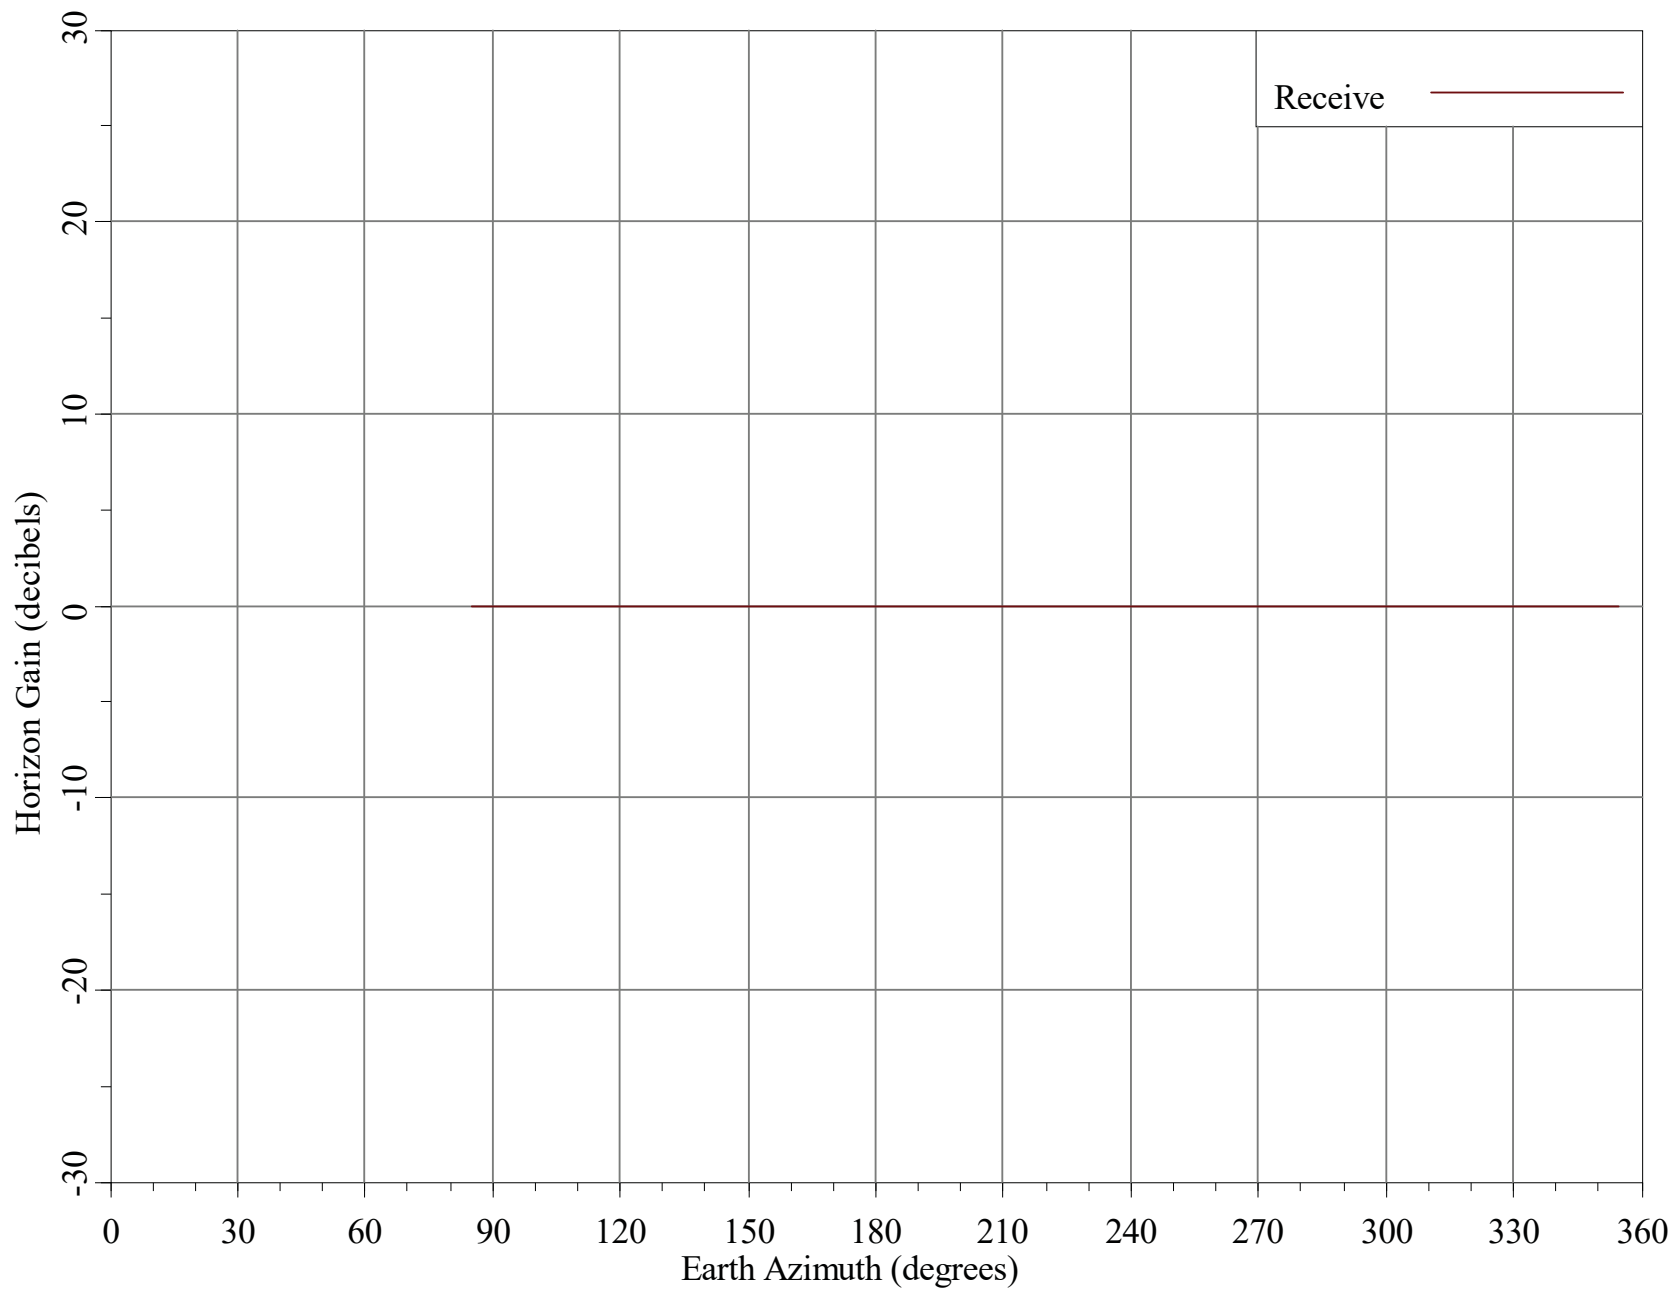

Horizon Angle & Satellite Arc for Healy Heights, OR Consolidated Spectrum Services

Horizon Gain for Healy Heights, OR Consolidated Spectrum Services

Minimum Discrimination Angles for Healy Heights, OR Consolidated Spectrum Services

Final Contour & Rain Scatter for Healy Heights, OR - Receive

SCALE - 1:10000000 1 inch = 157.8 miles