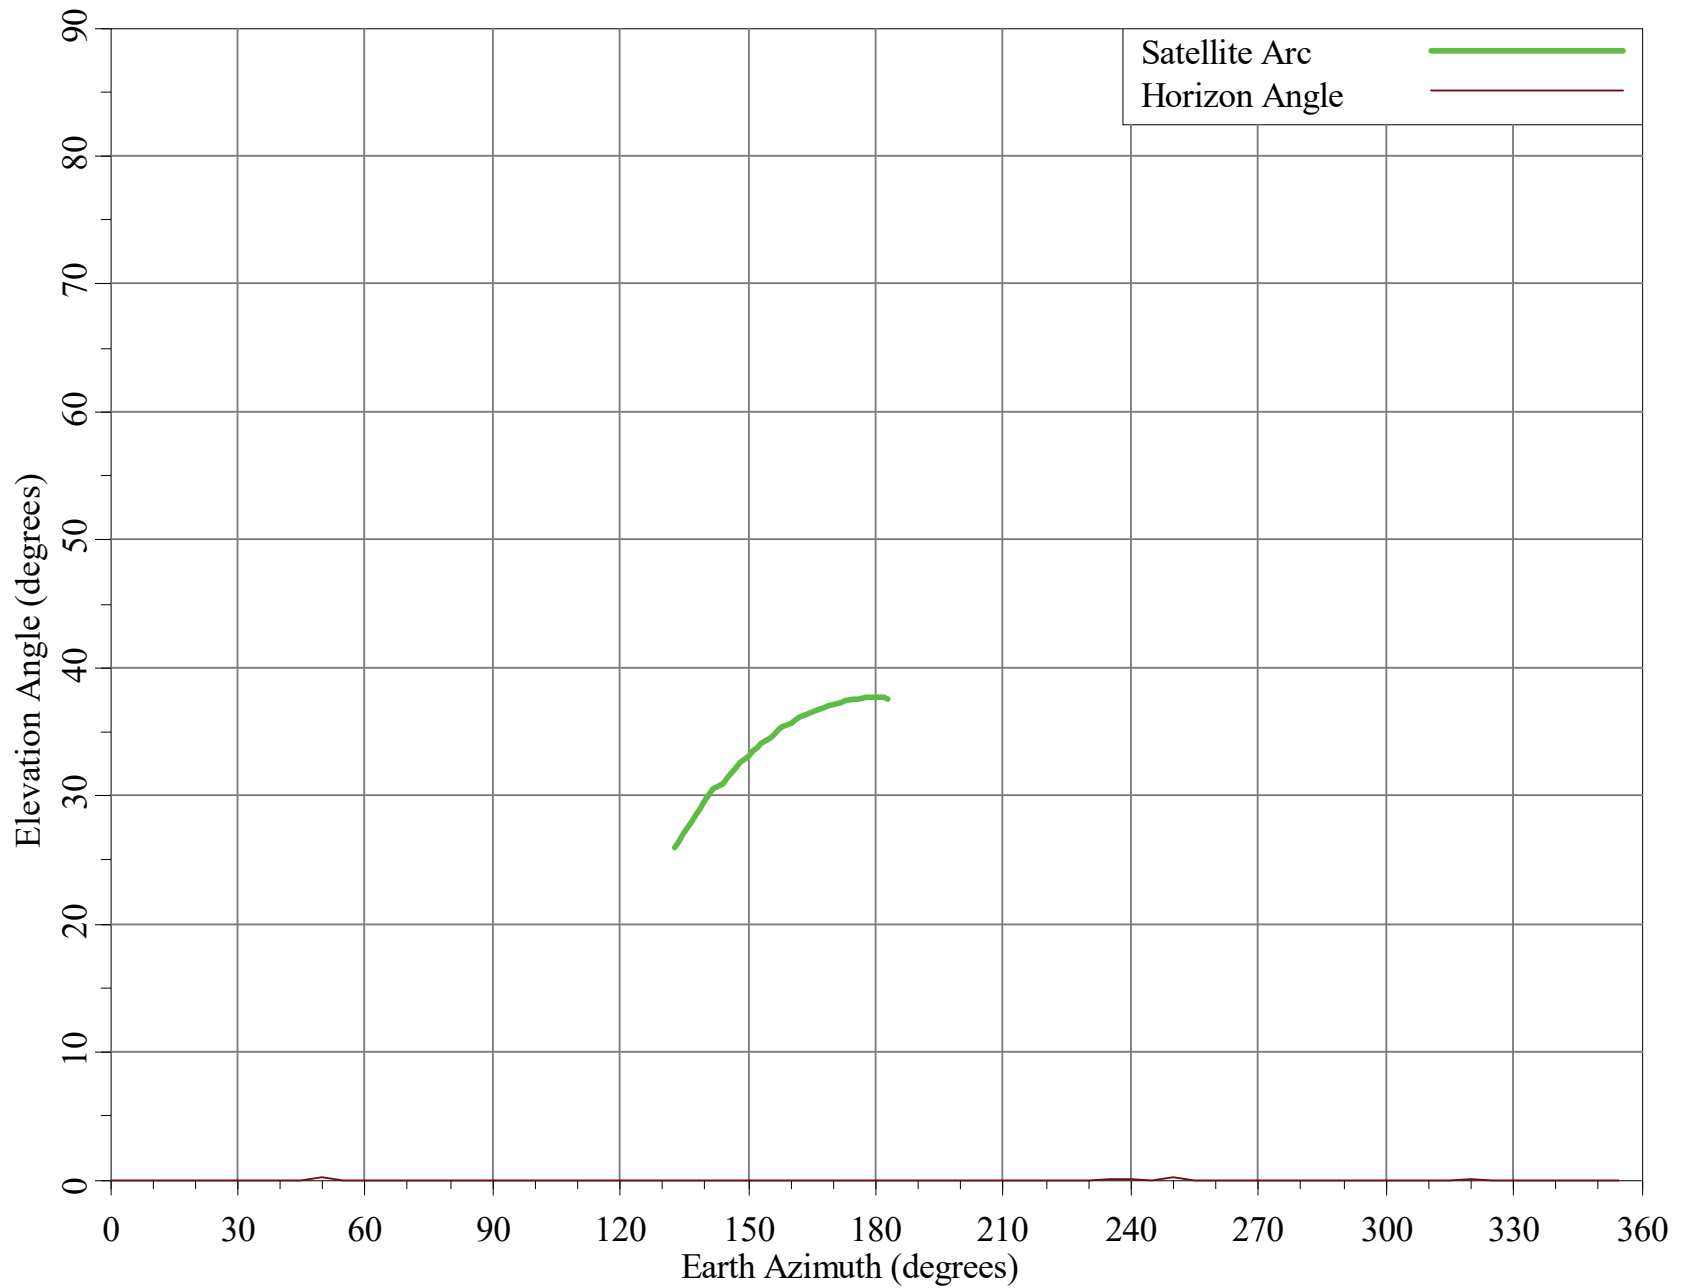

Horizon Angle & Satellite Arc for Healy Heights, OR Consolidated Spectrum Services

Horizon Gain for Healy Heights, OR Consolidated Spectrum Services

Minimum Discrimination Angles for Healy Heights, OR Consolidated Spectrum Services

Final Contour & Rain Scatter for Healy Heights, OR - Receive

SCALE - 1:10000000 1 inch = 157.8 miles