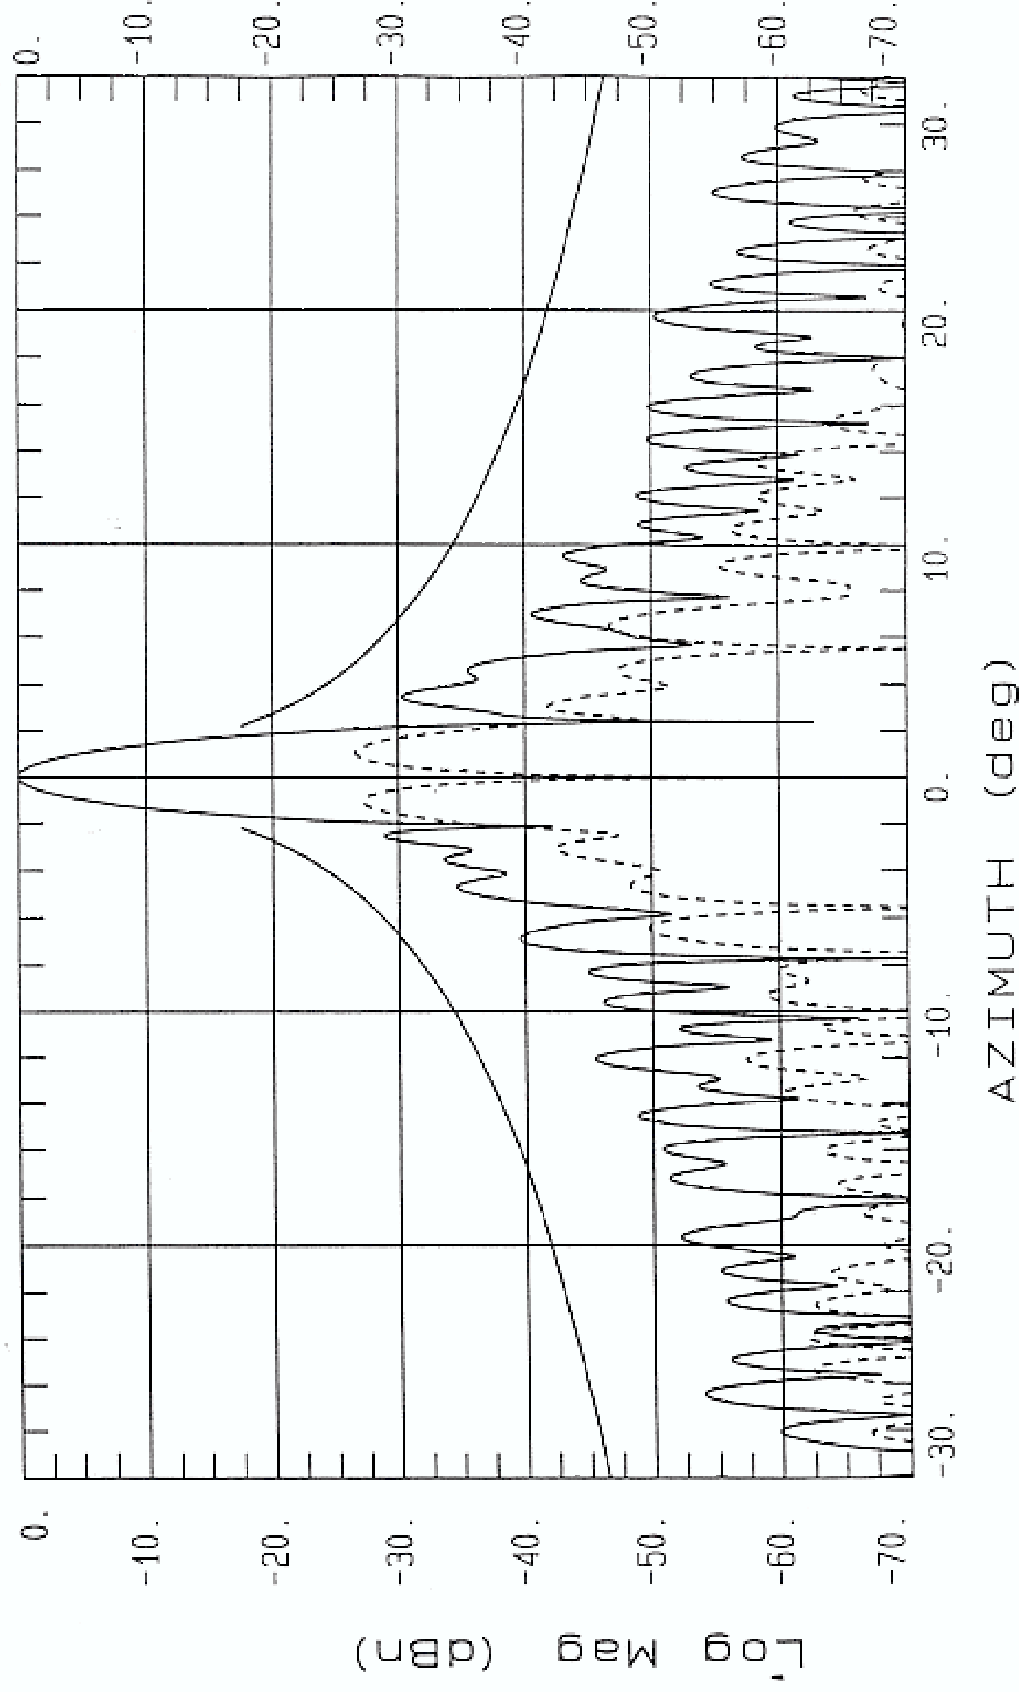

Type 960 96cm Ku-Band Antenna Patterns

14.25 GHz, Horizontal

One Company. A World of Solutions.