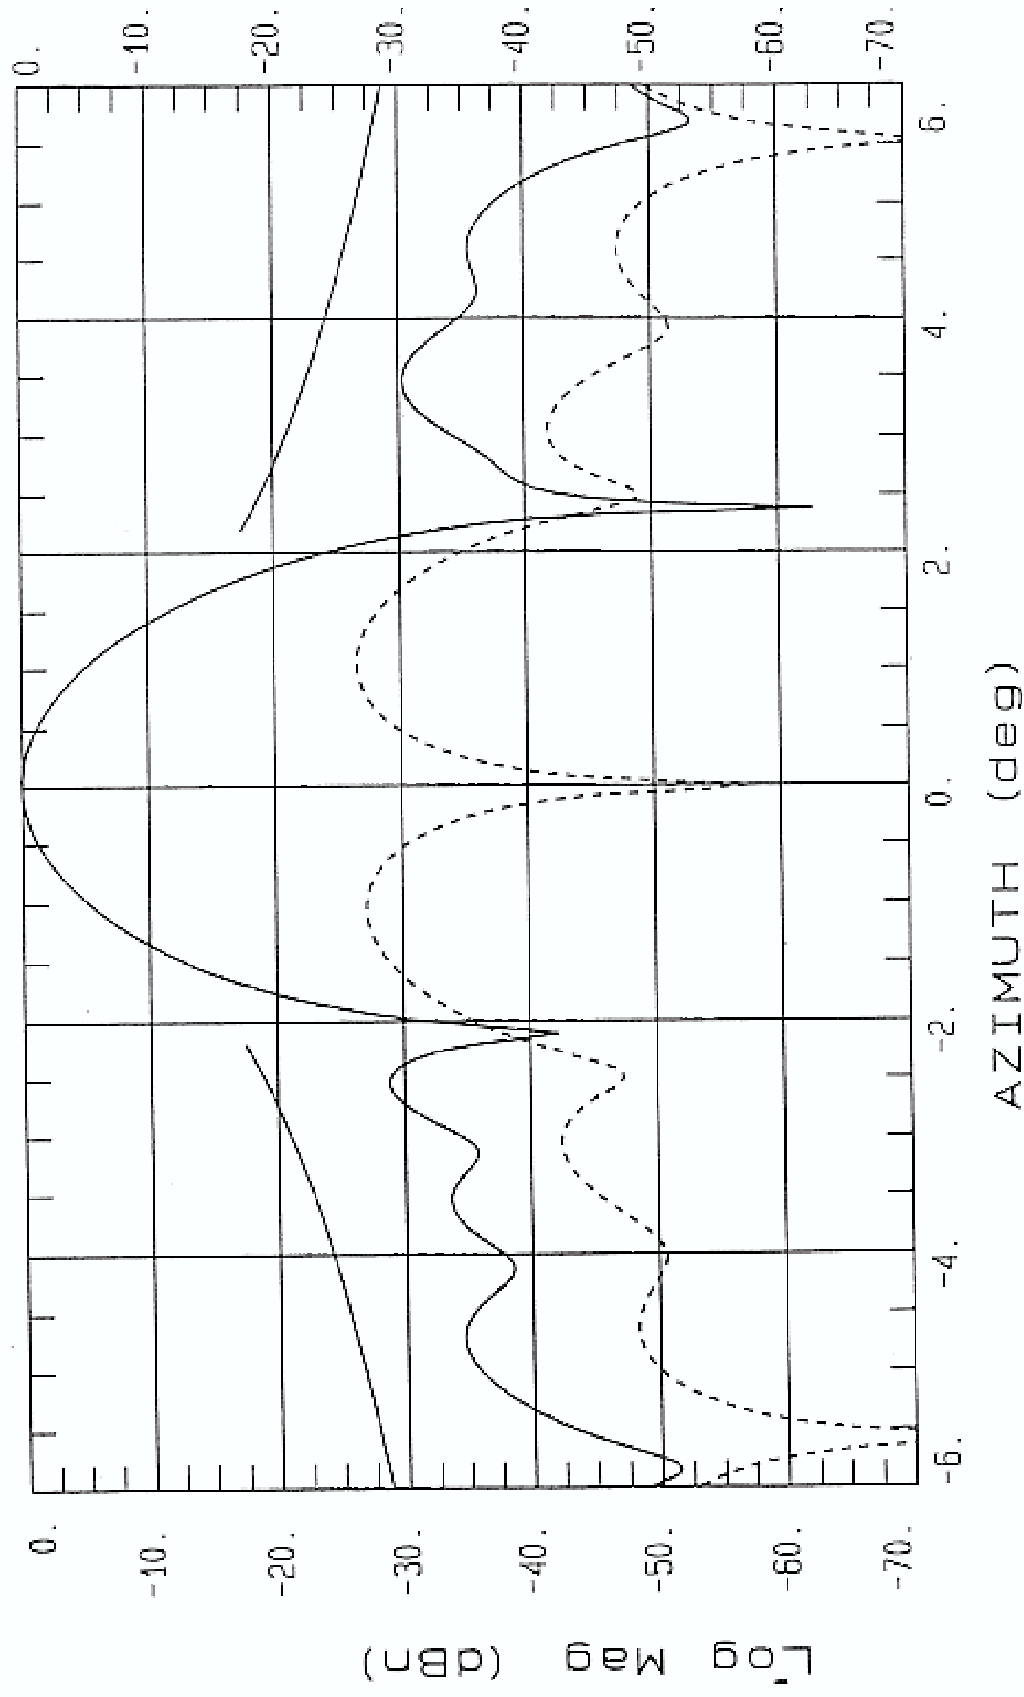

Type 960 96cm Ku-Band Antenna Patterns

14.25 GHz, Horizontal

One Company. A World of Solutions.