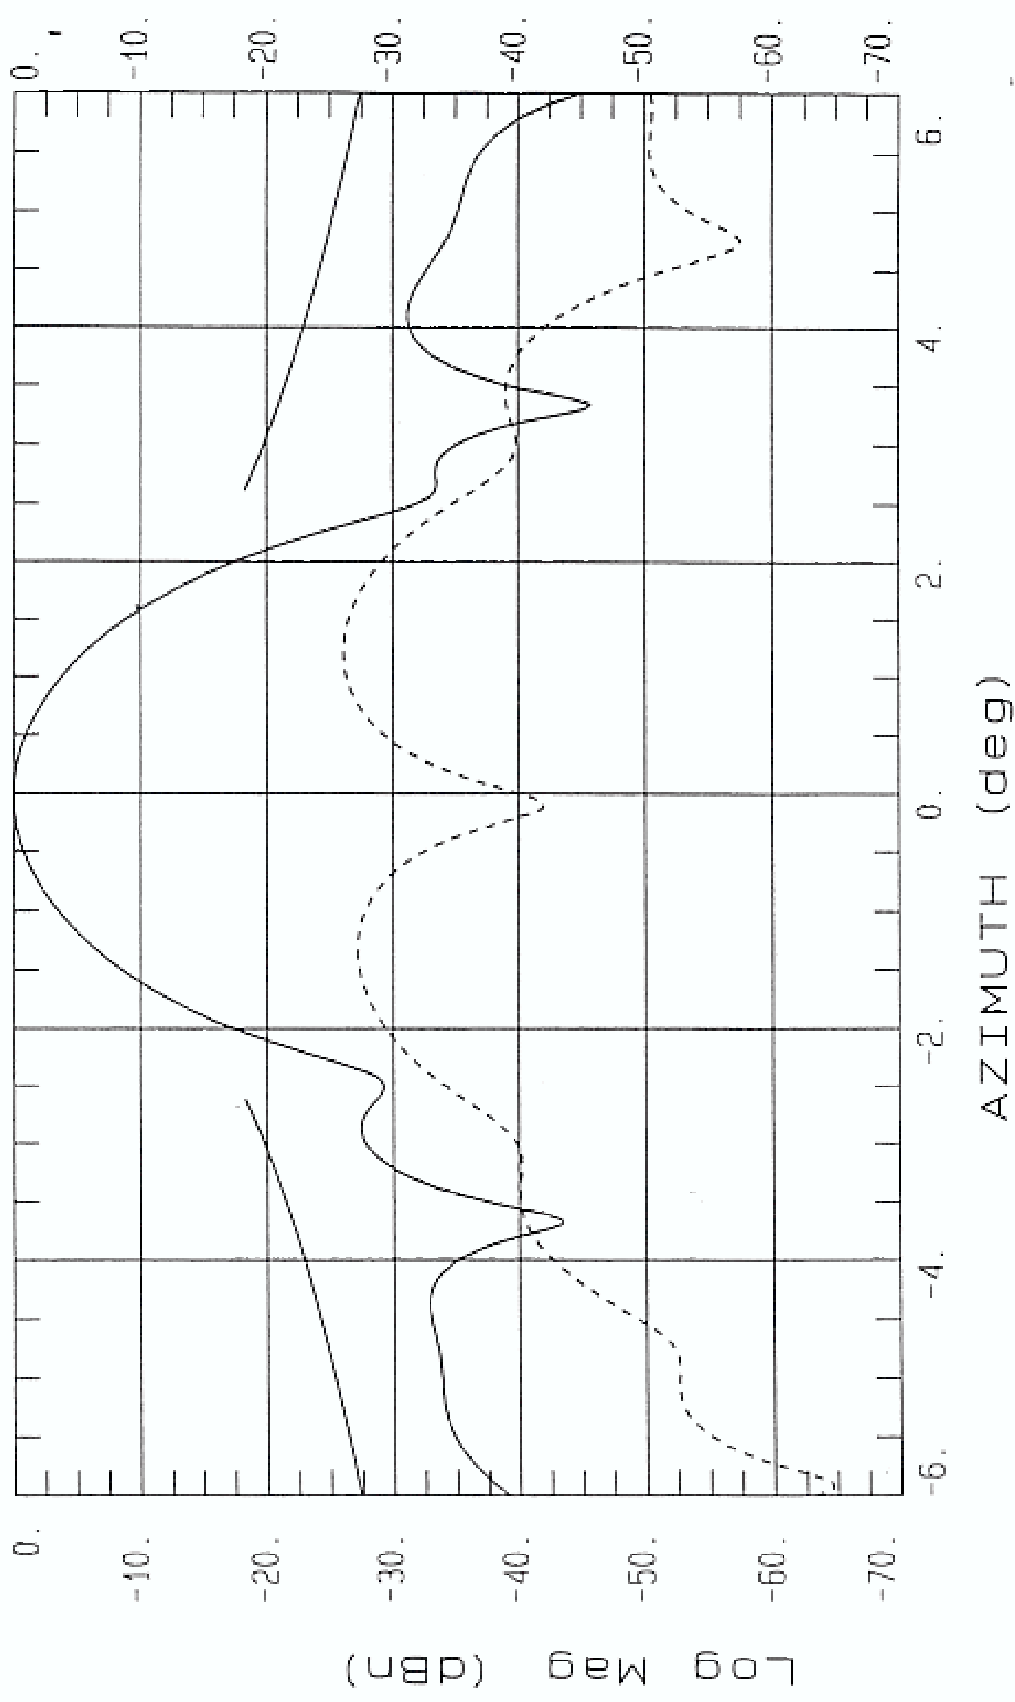

Type 960 96cm Ku-Band Antenna Patterns

11.95 GHz, Horizontal

One Company. A World of Solutions.