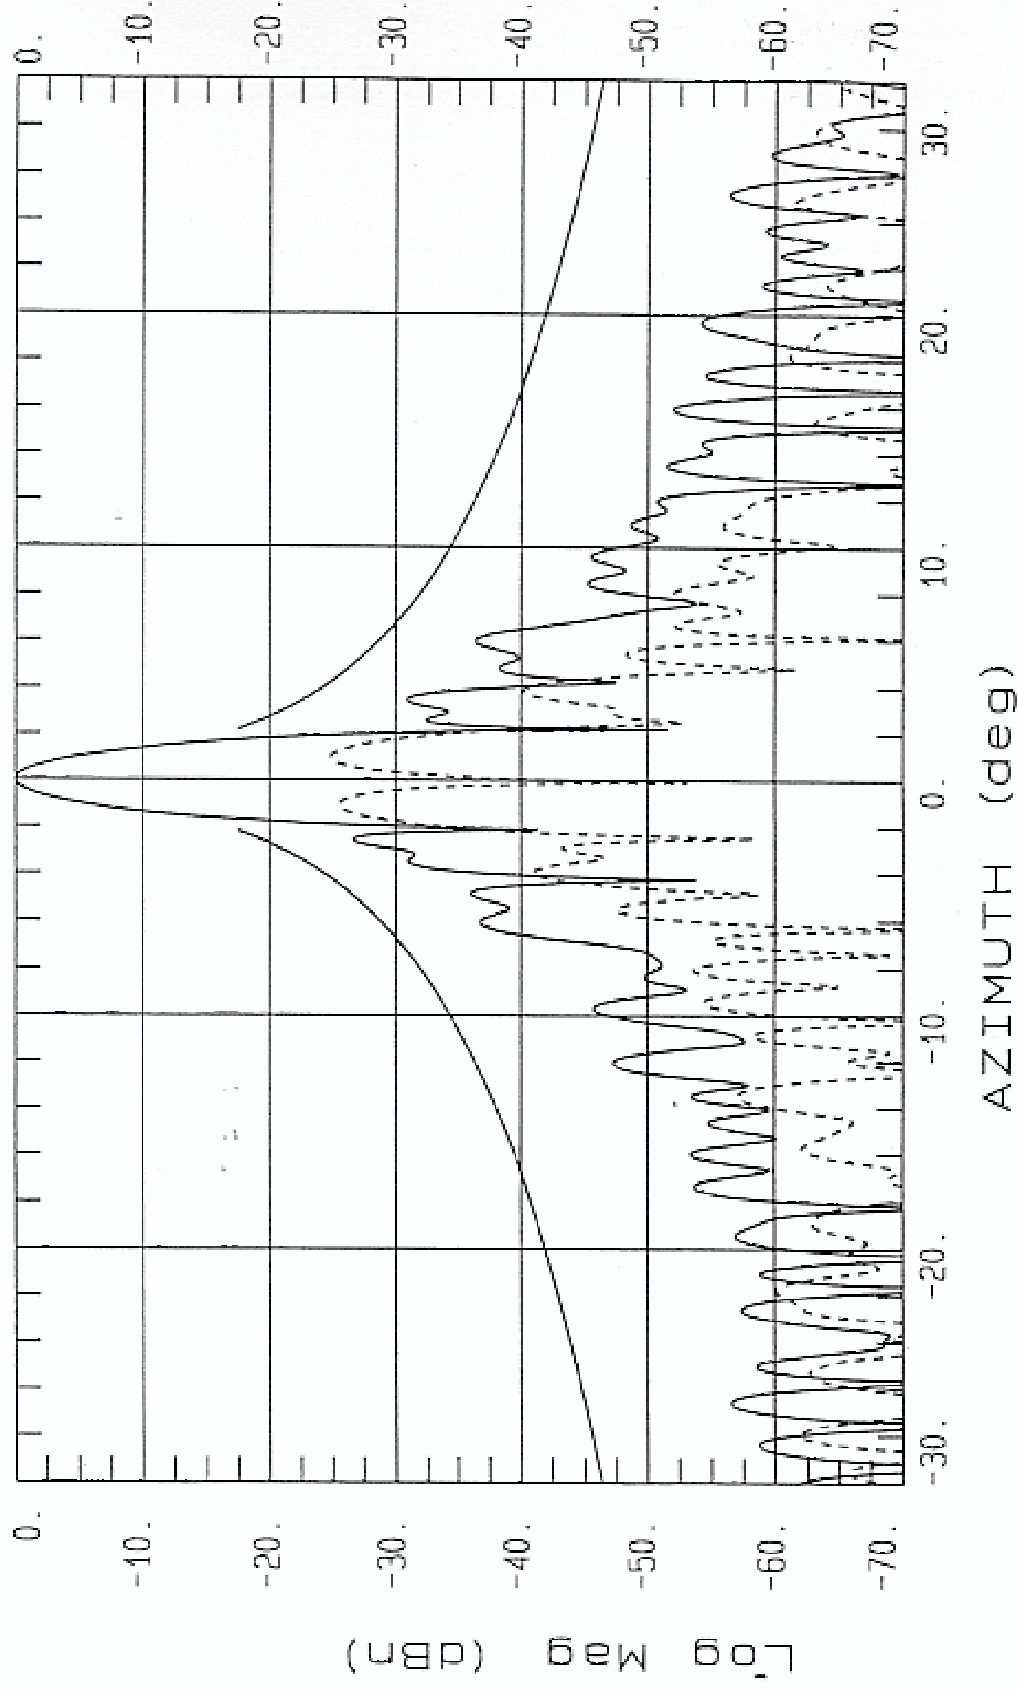

# Type 960 96cm Ku-Band Antenna Patterns

14.25 GHz, Vertical

One Company. A World of Solutions.