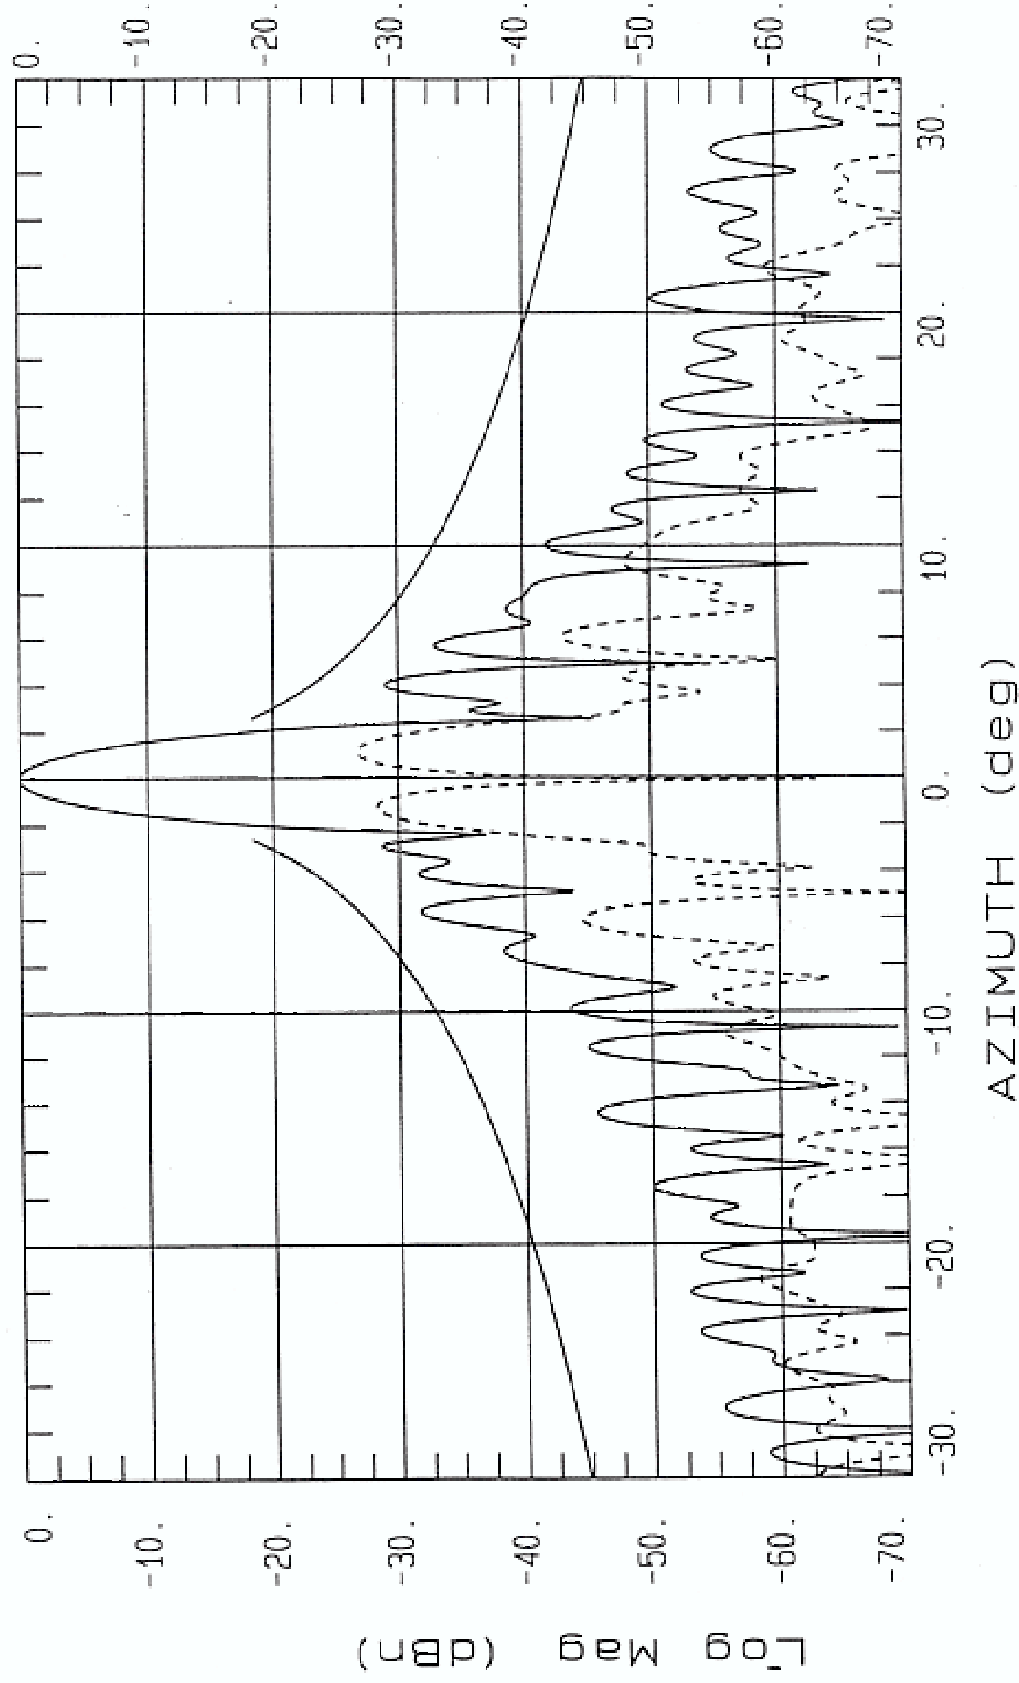

Type 960 96cm Ku-Band Antenna Patterns

11.95 GHz, Vertical

One Company. A World of Solutions.