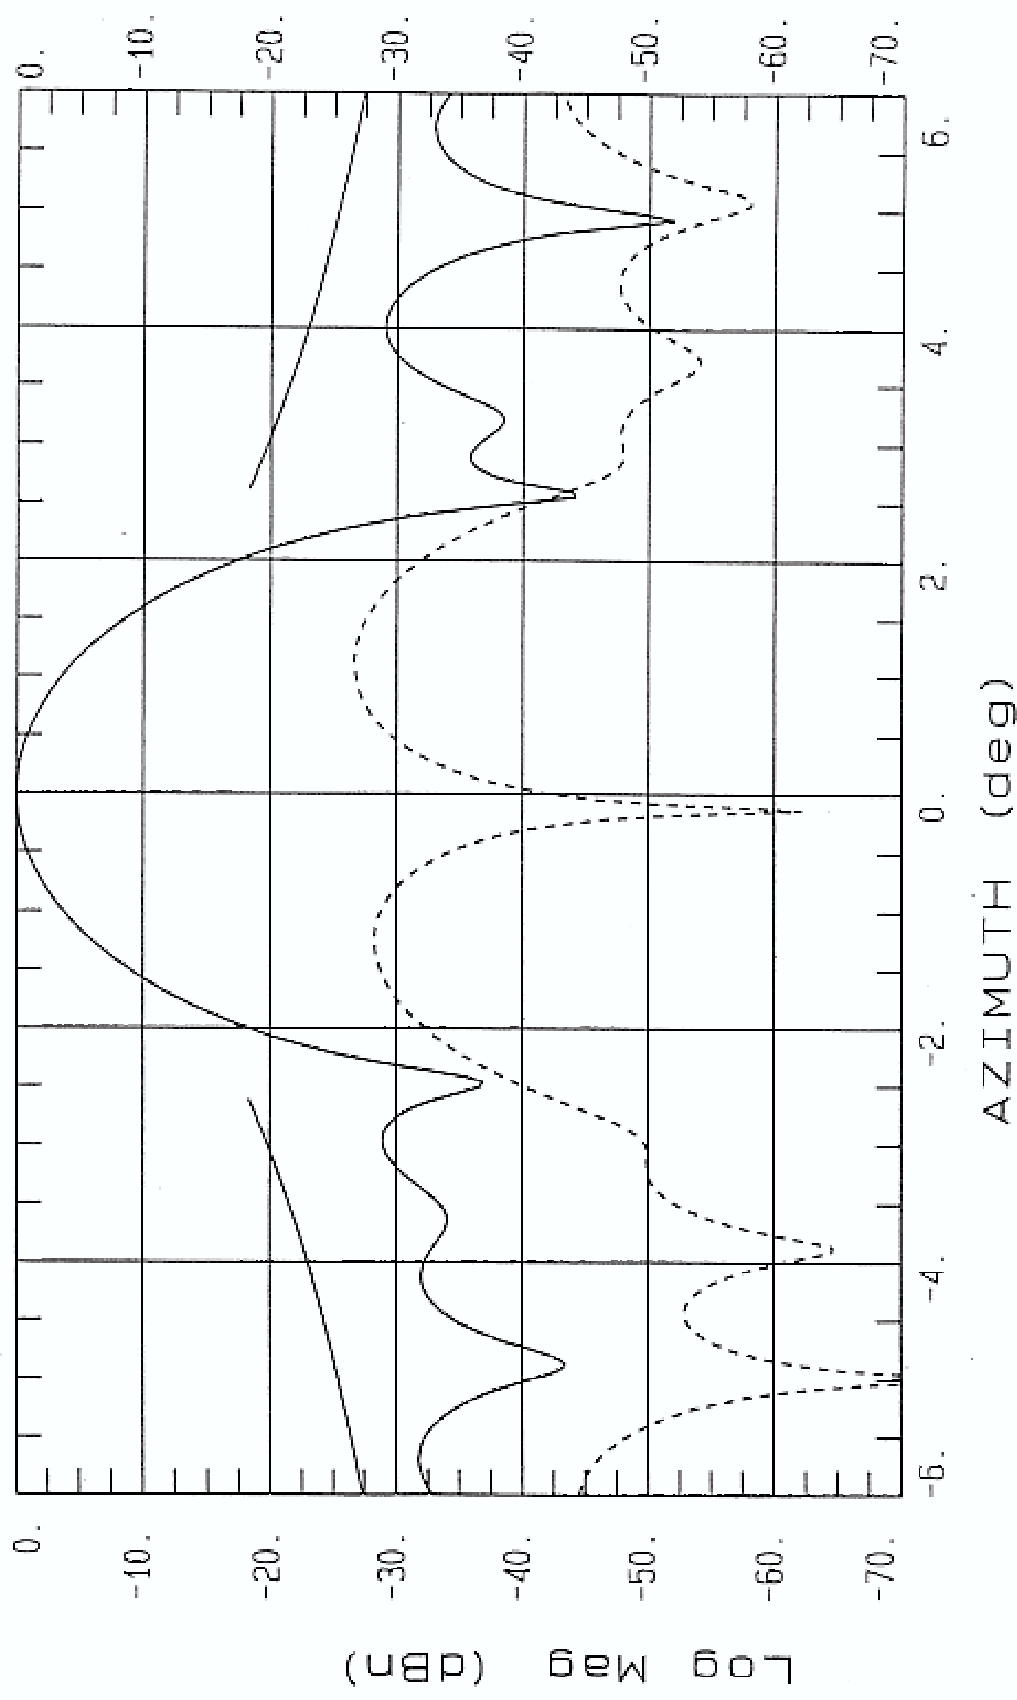

11.95 GHz, Vertical