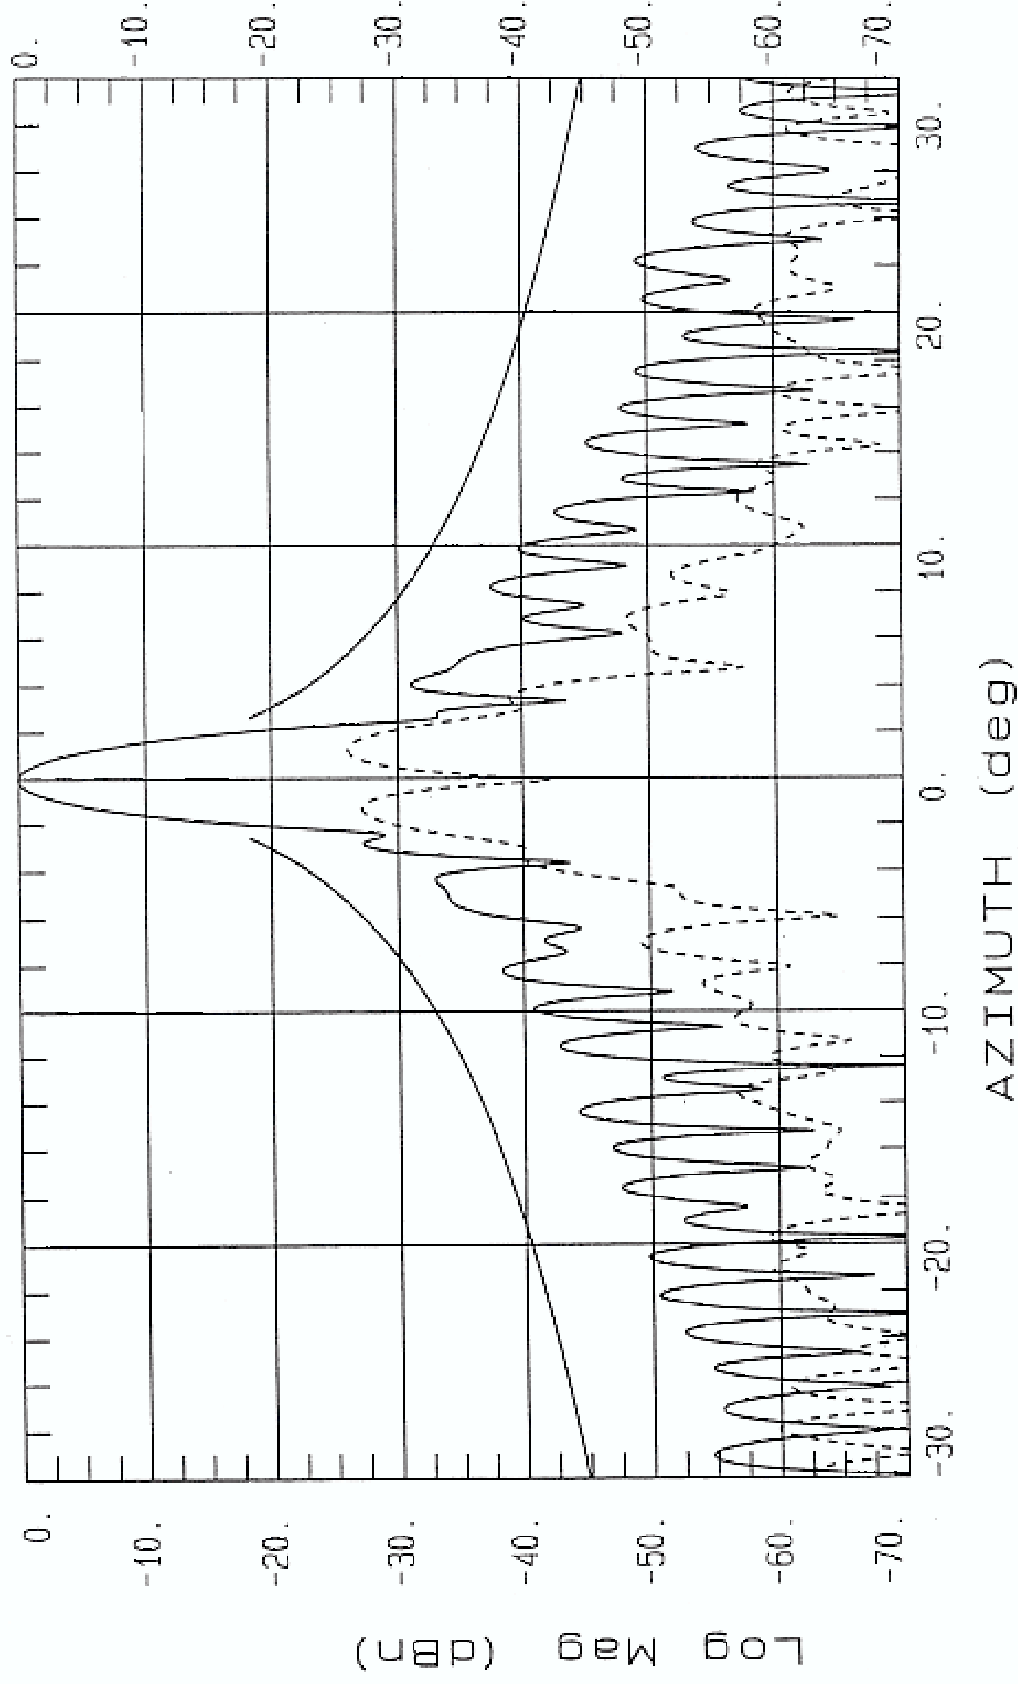

Type 960 96cm Ku-Band Antenna Patterns

11.95 GHz, Horizontal