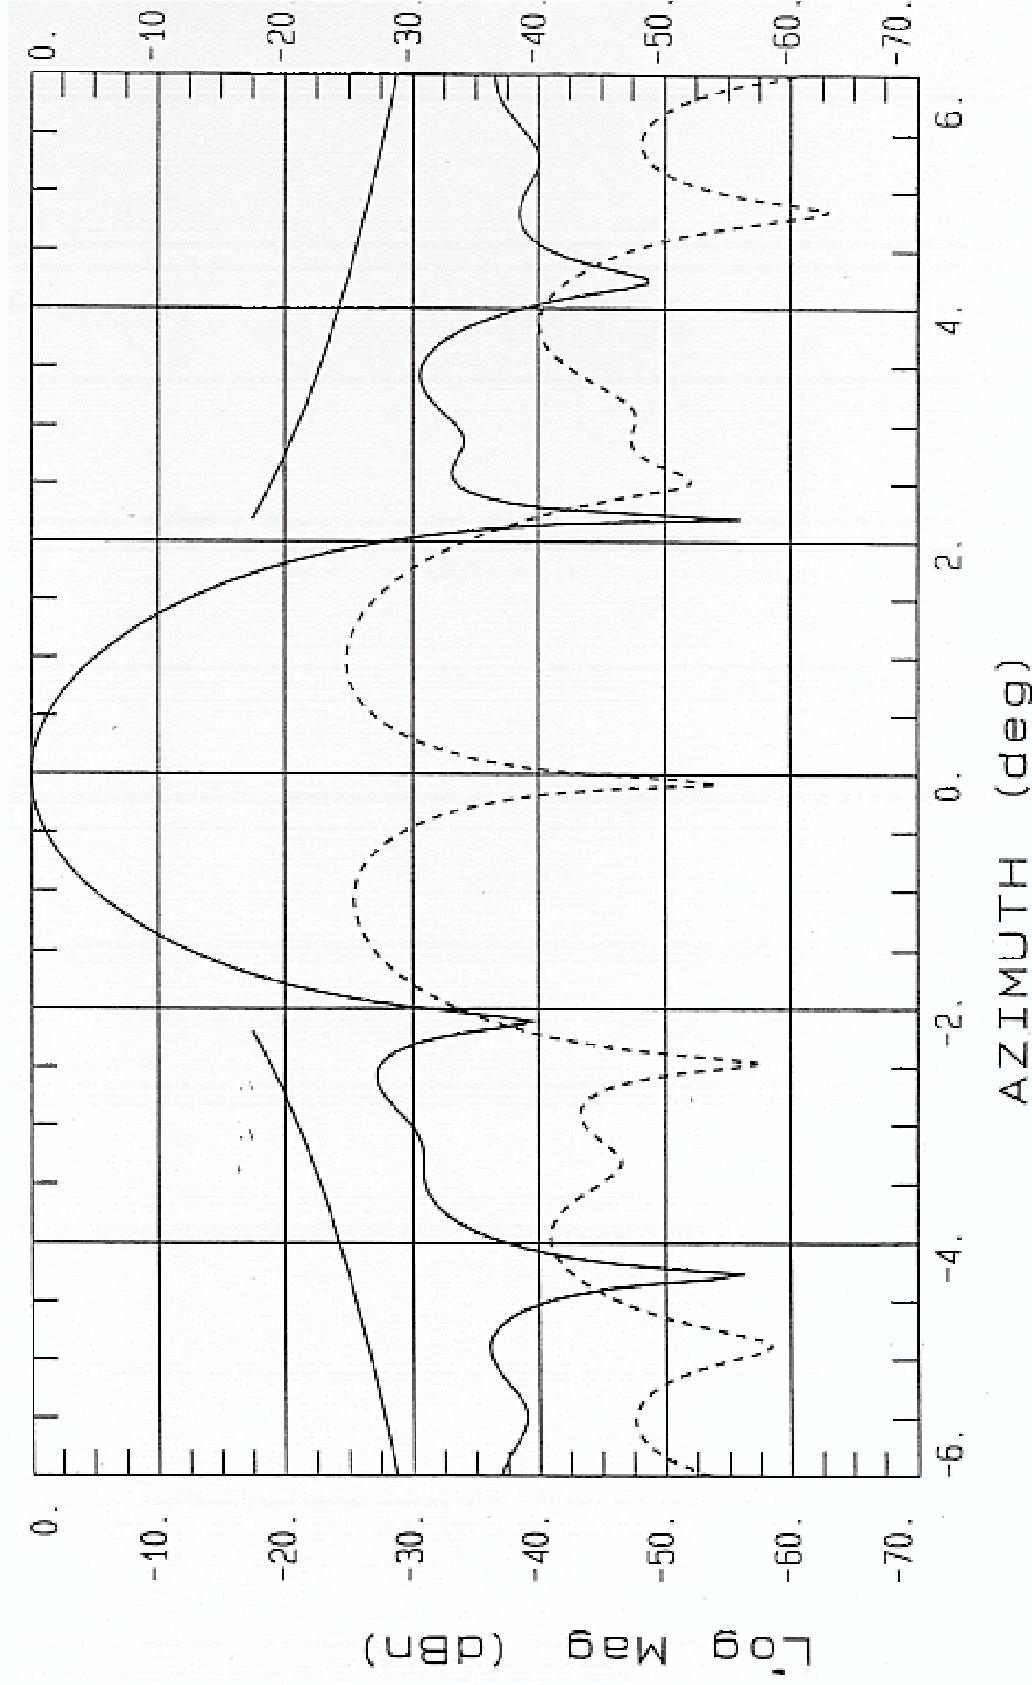

# Type 960 96cm Ku-Band Antenna Patterns

14.25 GHz, Vertical

One Company. A World of Solutions.