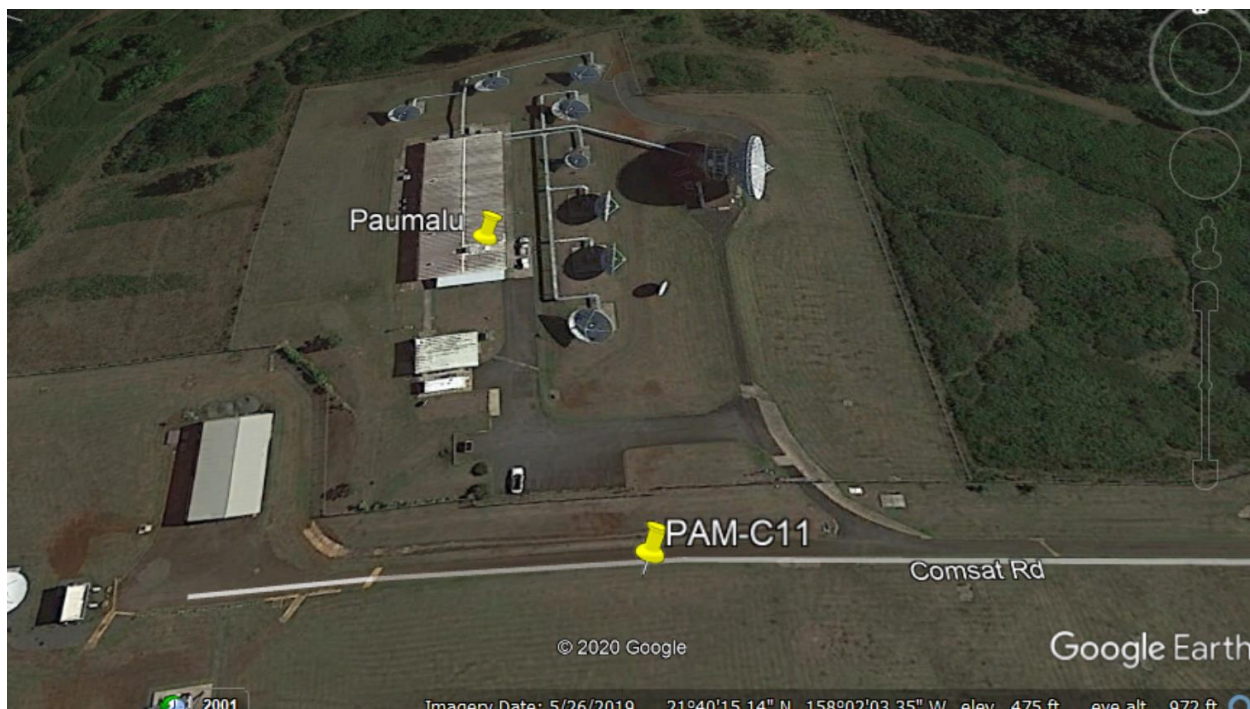

Exhibit B

Paumalu, Hawaii Earth Station PAM-C11

Per the Federal Communications Commission's guidance,¹ Intelsat herein provides the earth station coordinates based on WGS84 datum as an exhibit to this application.

The schedule B for this application provides the coordinates in NAD83.

PAM-C11 is located at the following WGS84 coordinates:

21°40'13.7" N, 158°2'3.4" W

The below screen shot shows the antenna location. Note that Google Earth does not show the antenna as it has not yet been installed.