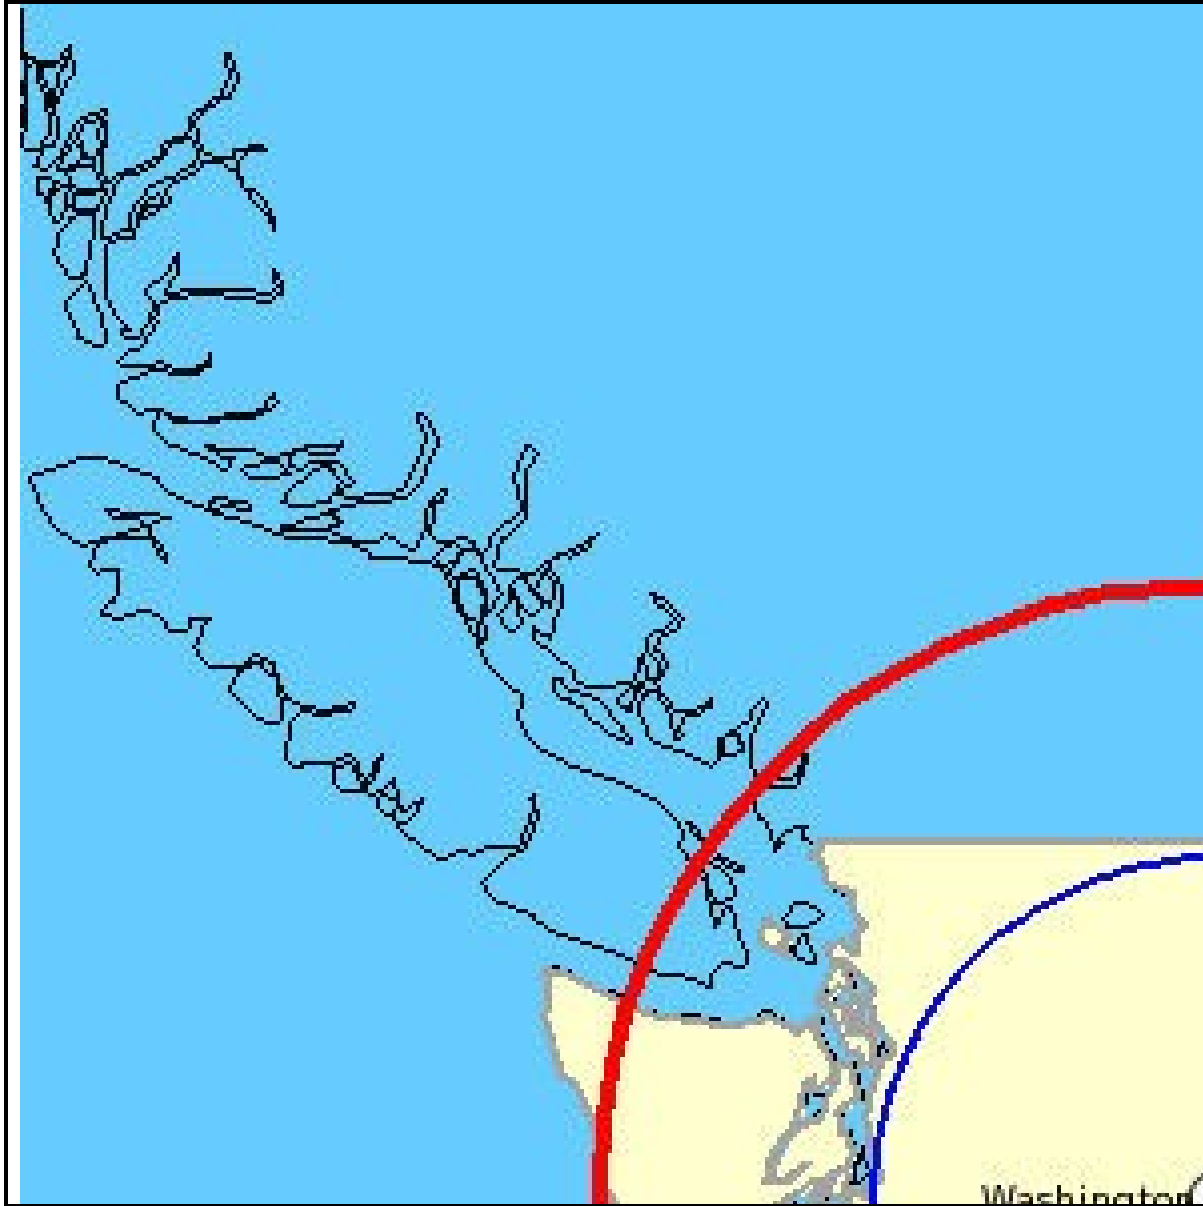

Response to Item E19

Microsoft Infrastructure Group, LLC will complete all necessary coordination with Canada. Please see below the coordination contour.

Microsoft Infrastructure Group, LLC

Legend:

Scale: 1:8,000,000

Great Circle: 2.0 GHz 

Precipitation Scatter: 2.0 GHz 

Earth Station Site: 

COMSEARCH[®]
19700 Janelia Farm Boulevard
Ashburn, VA 20147