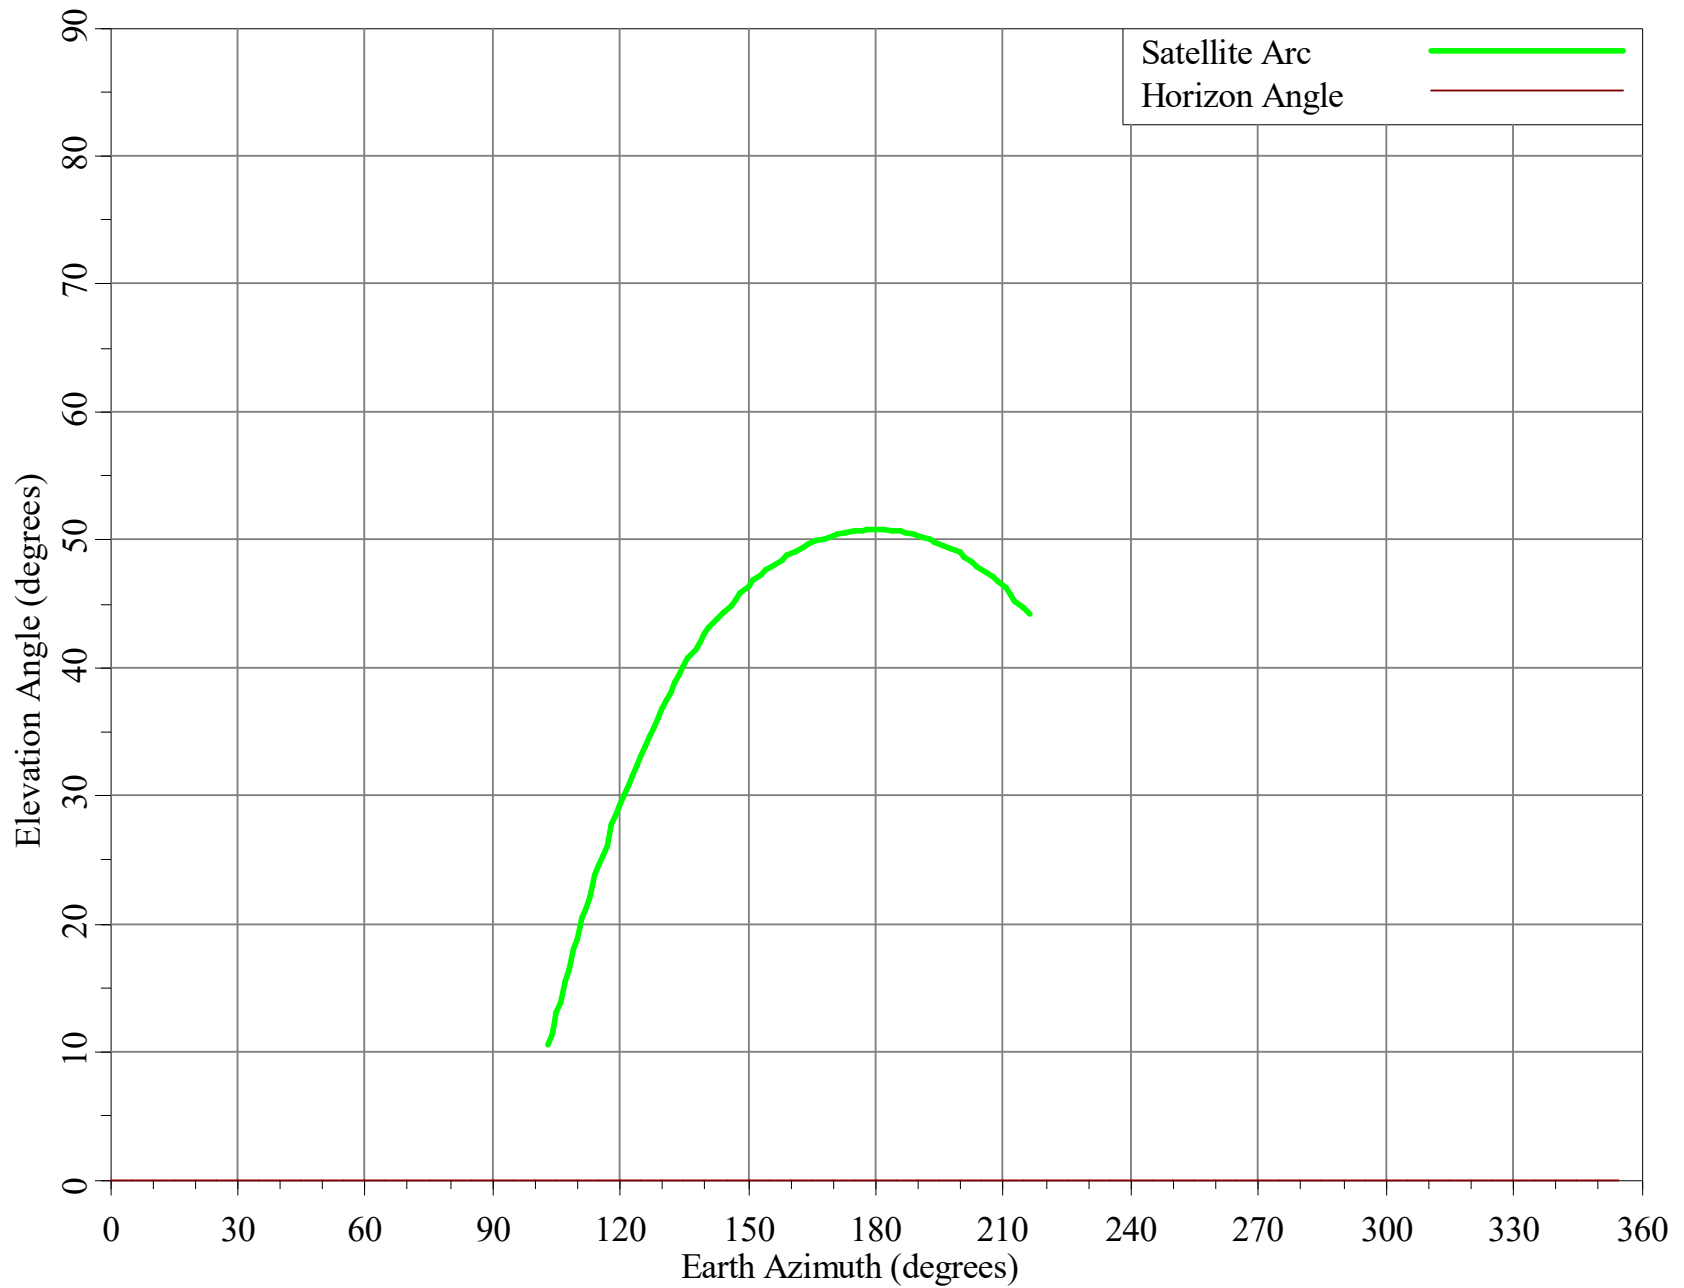

Horizon Angle & Satellite Arc for Orange County Bldg, CA

Micronet Communications, Inc.