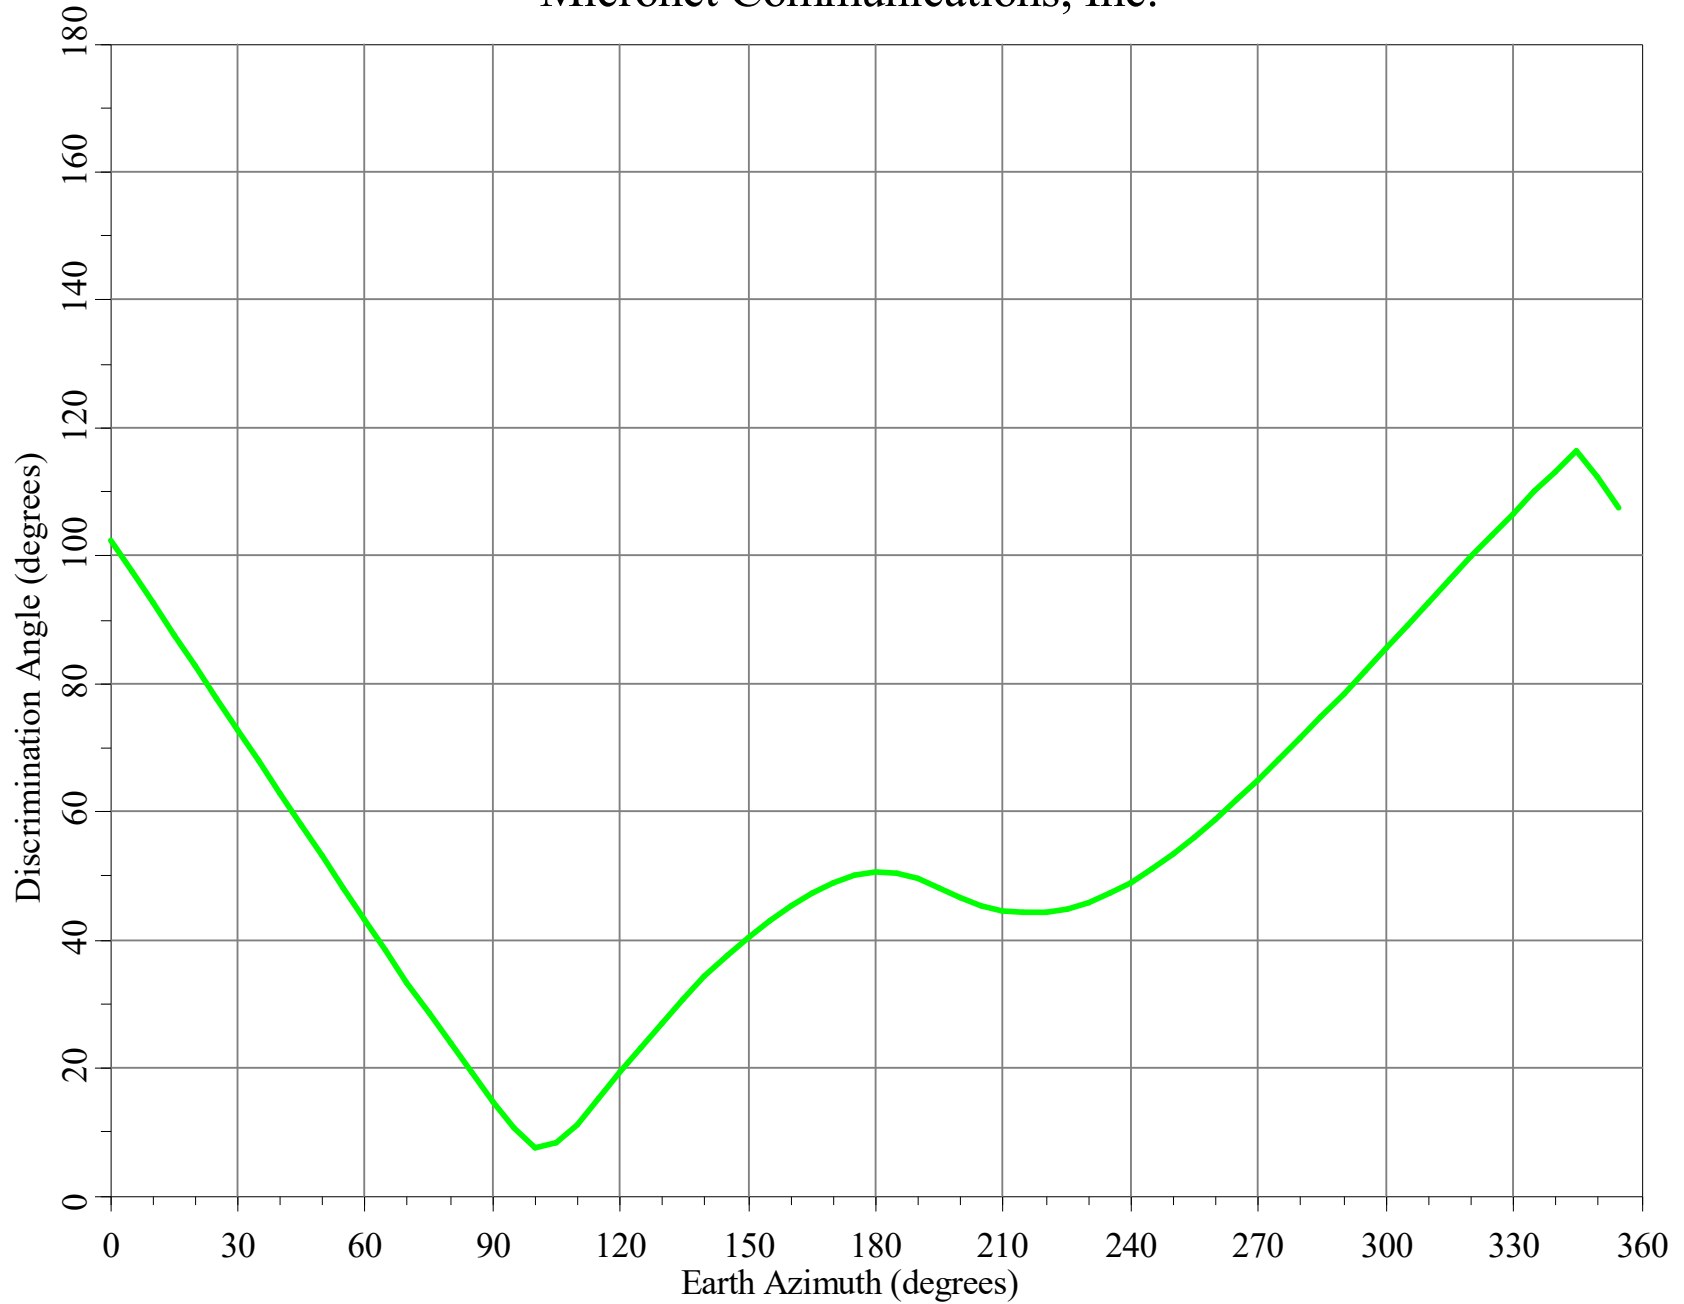

Final Contour & Rain Scatter for Orange County Bldg, CA - Receive

SCALE - 1:10000000 1 inch = 157.8 miles