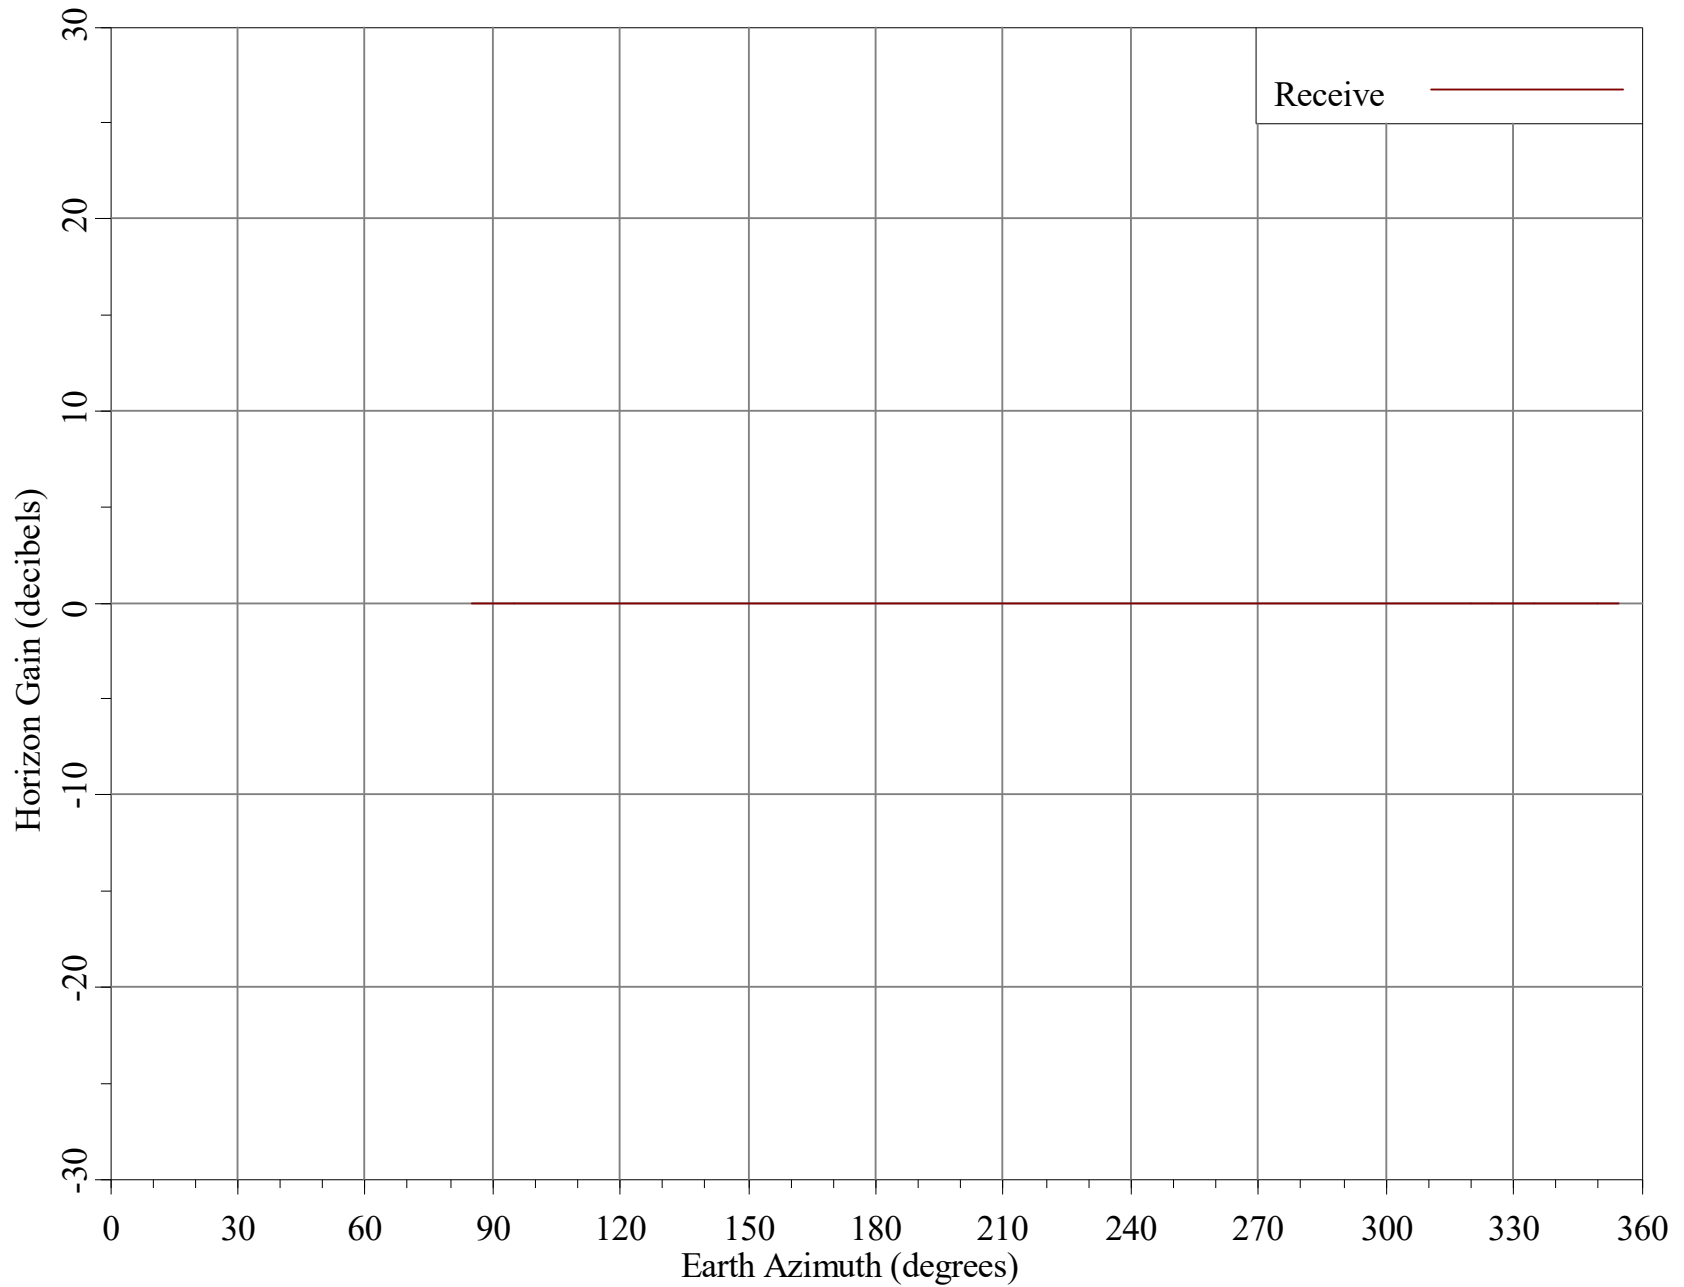

Horizon Angle & Satellite Arc for Orange County Bldg, CA

Micronet Communications, Inc.

Horizon Gain for Orange County Bldg, CA

Micronet Communications, Inc.

Minimum Discrimination Angles for Orange County Bldg, CA
Micronet Communications, Inc.

Final Contour & Rain Scatter for Orange County Bldg, CA - Receive

SCALE - 1:10000000 1 inch = 157.8 miles