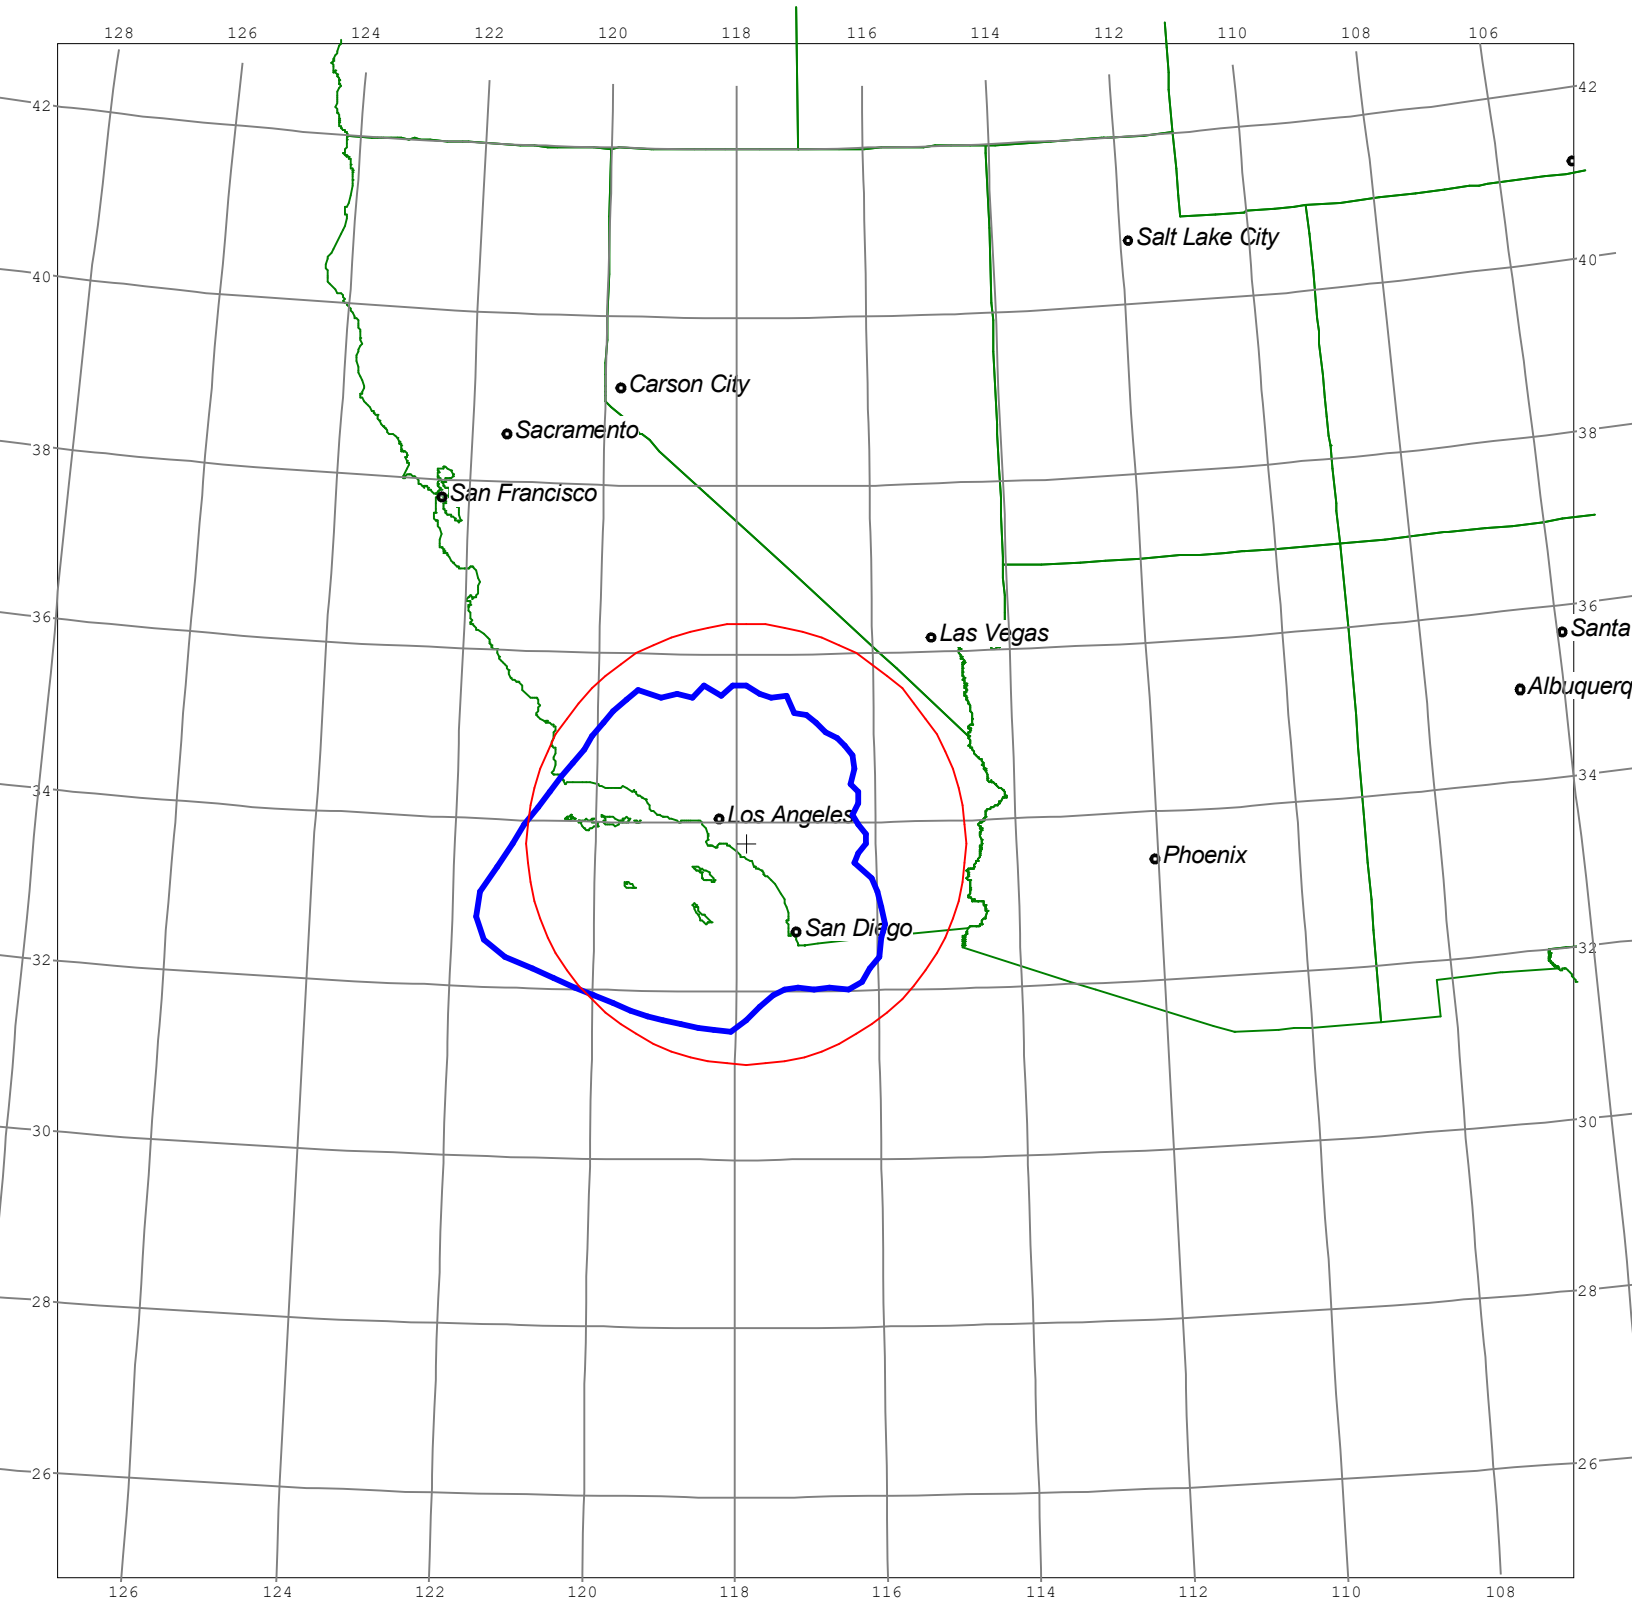

Horizon Angle & Satellite Arc for Orange County Bldg, CA

Micronet Communications, Inc.

Horizon Gain for Orange County Bldg, CA

Micronet Communications, Inc.

Minimum Discrimination Angles for Orange County Bldg, CA
Micronet Communications, Inc.

Final Contour & Rain Scatter for Orange County Bldg, CA - Receive

SCALE - 1:10000000 1 inch = 157.8 miles