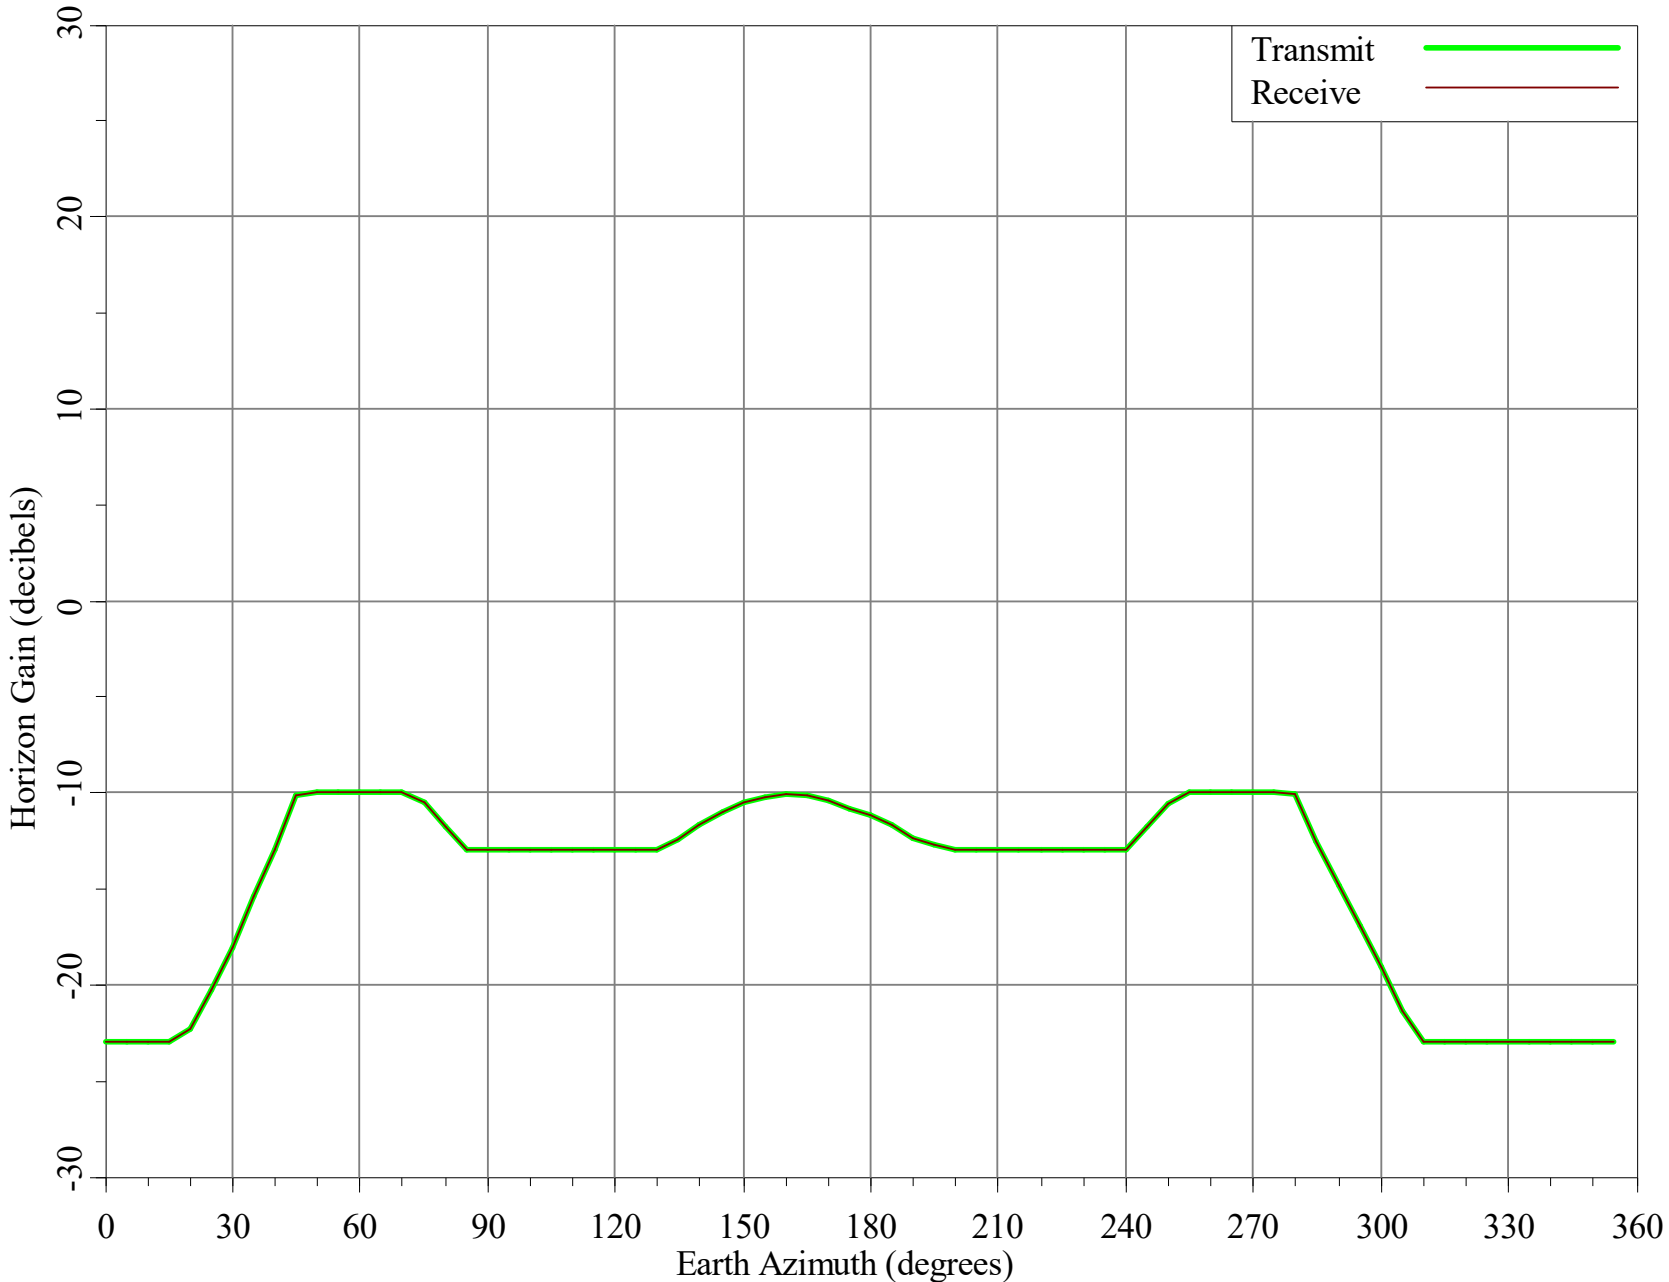

Horizon Gain for Scottsdale Uplink, AZ

Micronet Communications, Inc.