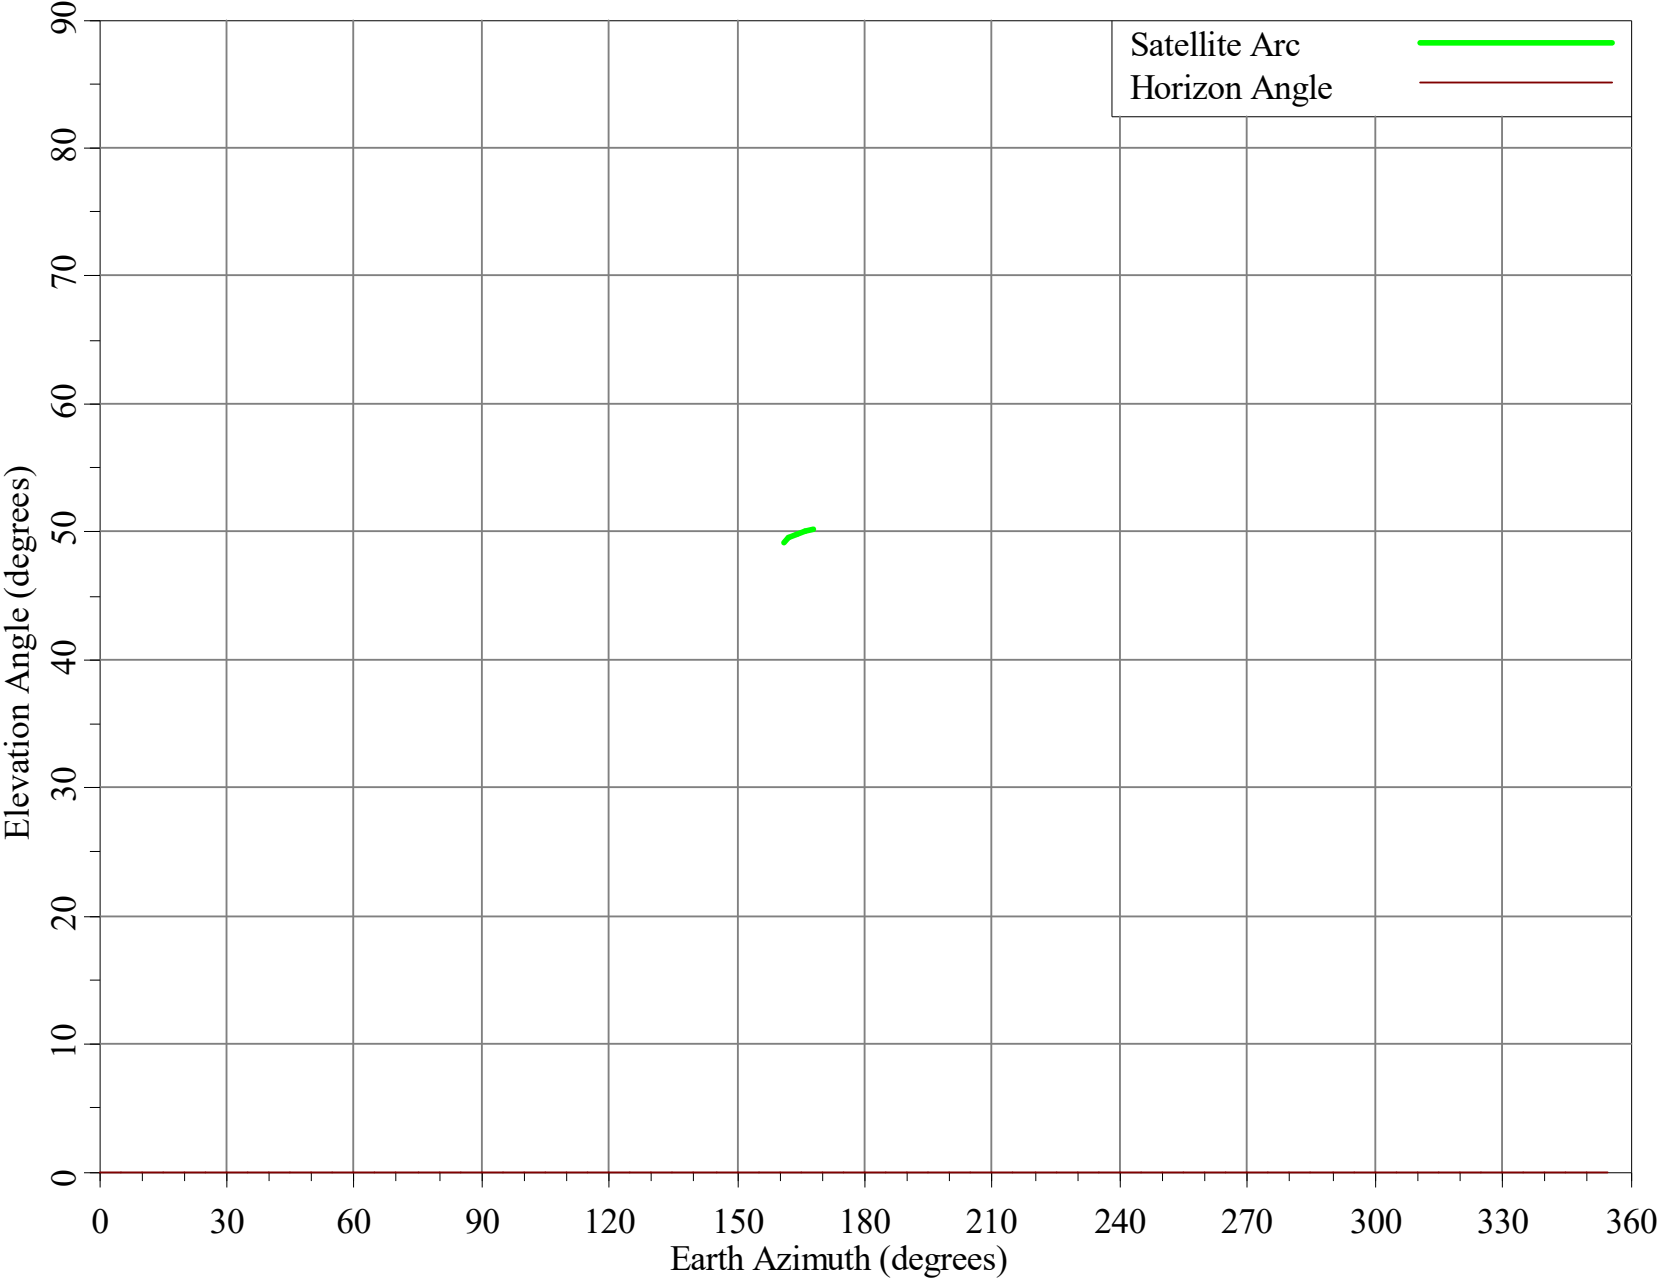

Horizon Angle & Satellite Arc for Scottsdale Uplink, AZ

Micronet Communications, Inc.