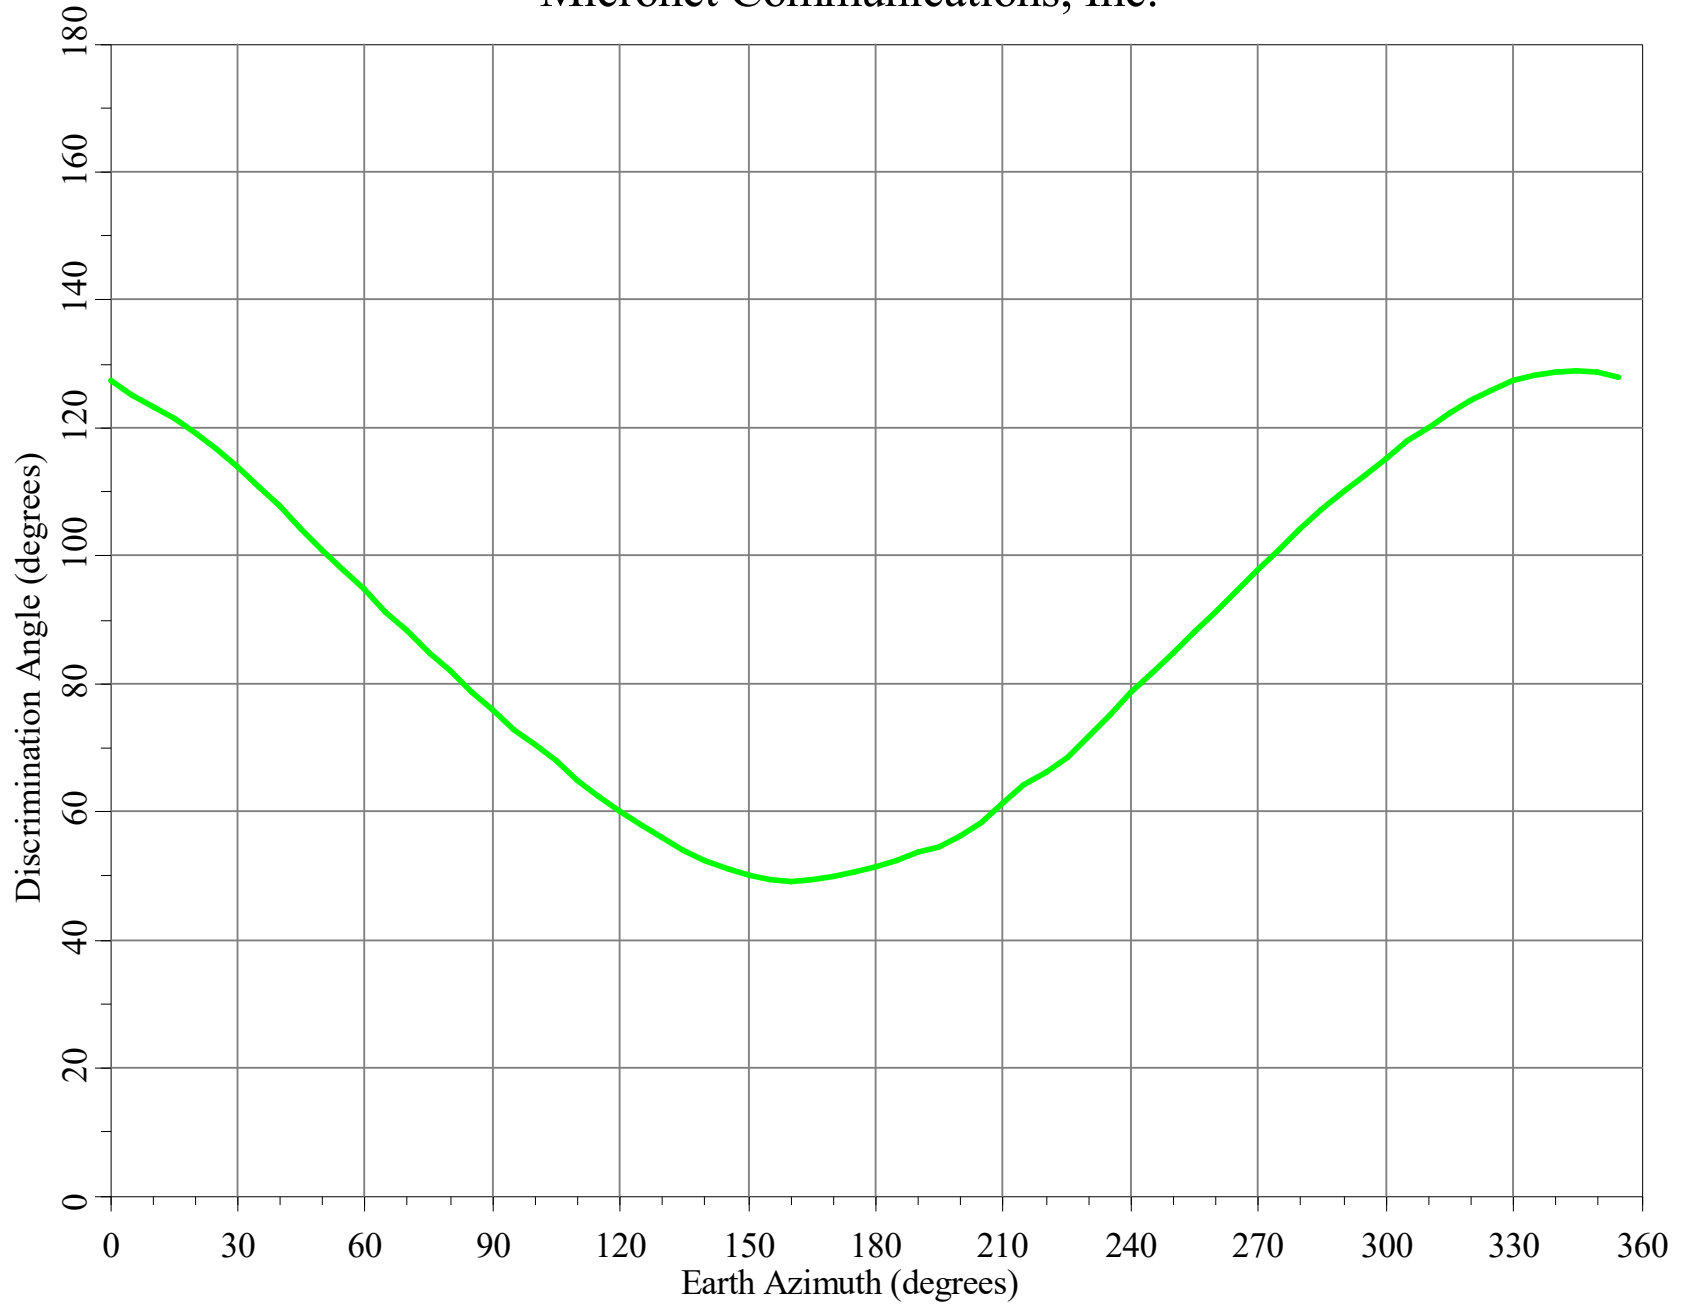

Minimum Discrimination Angles for Scottsdale Uplink, AZ
Micronet Communications, Inc.