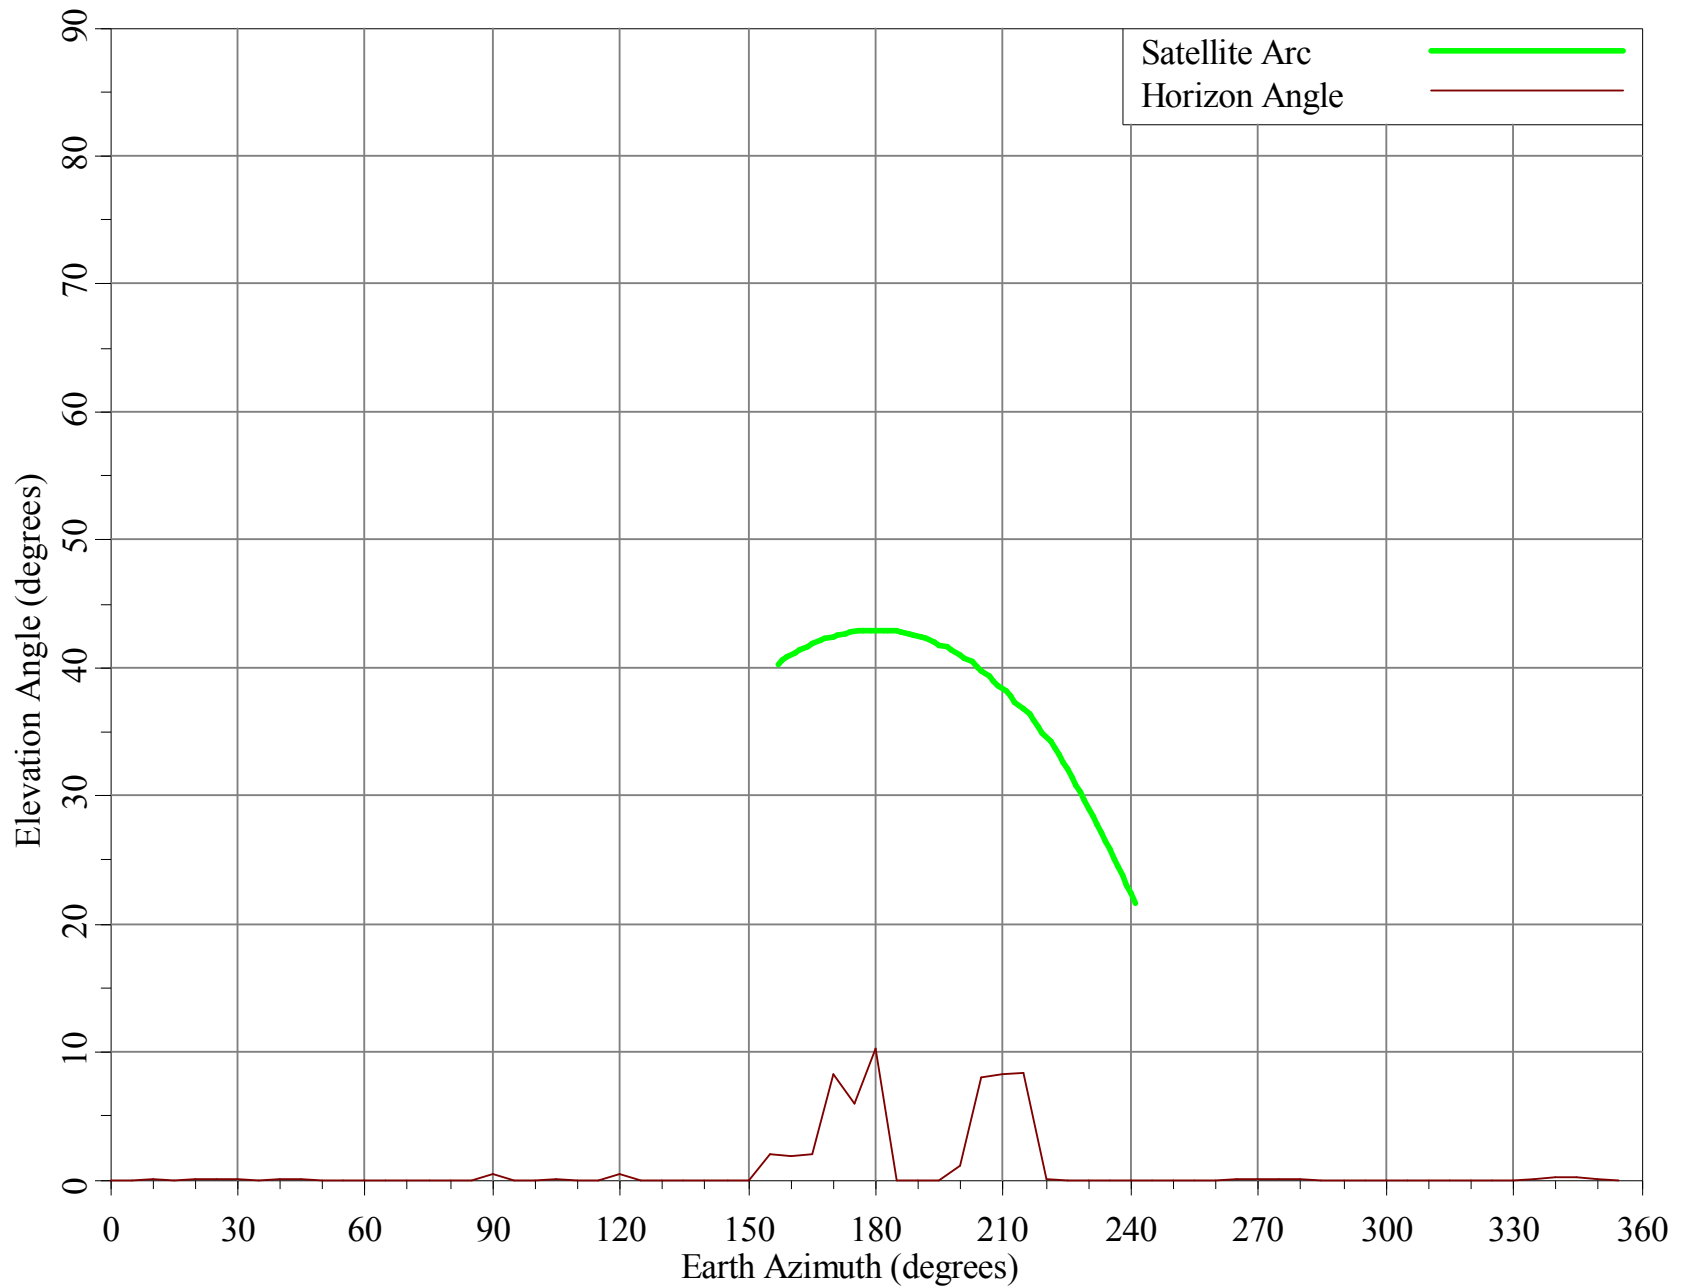

Horizon Angle & Satellite Arc for Hanna City, IL Micronet Communications, Inc.