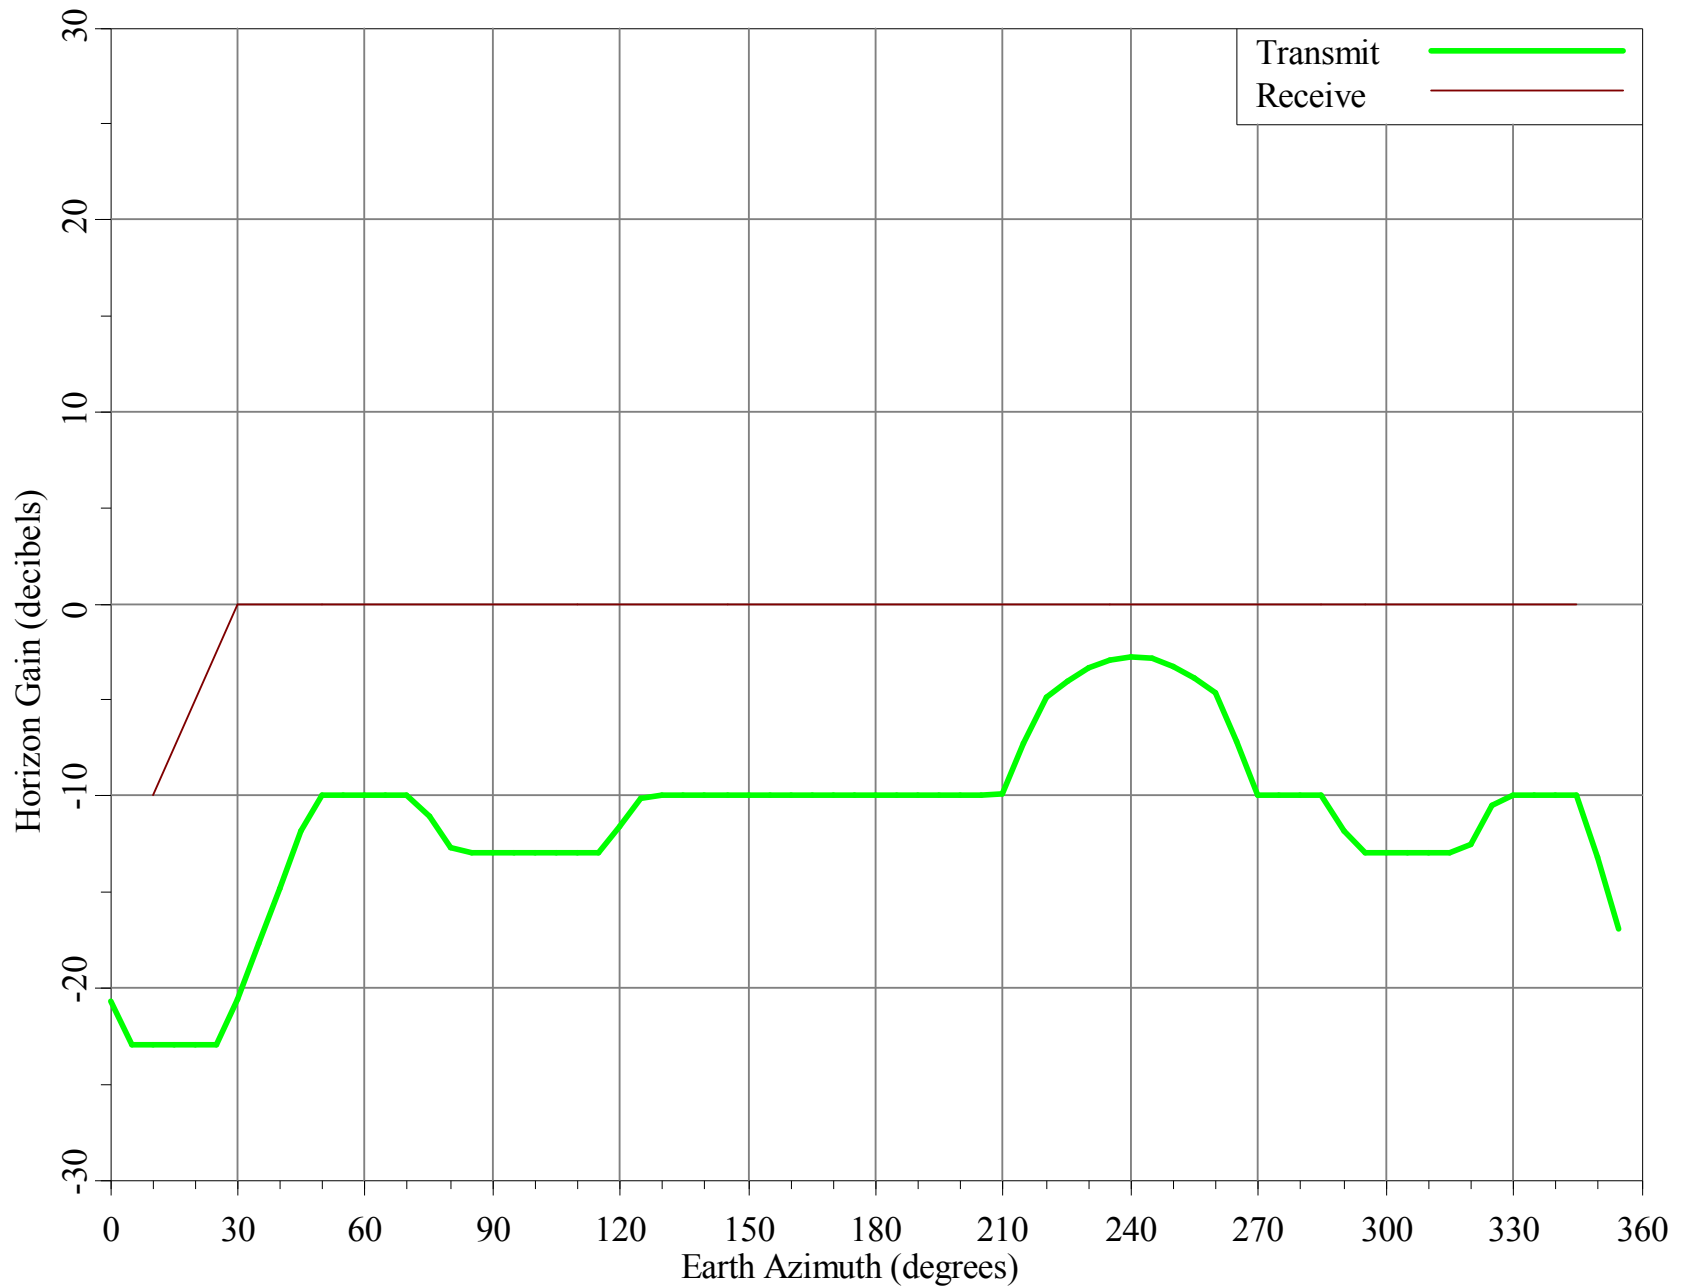

Horizon Gain for Hanna City, IL Micronet Communications, Inc.