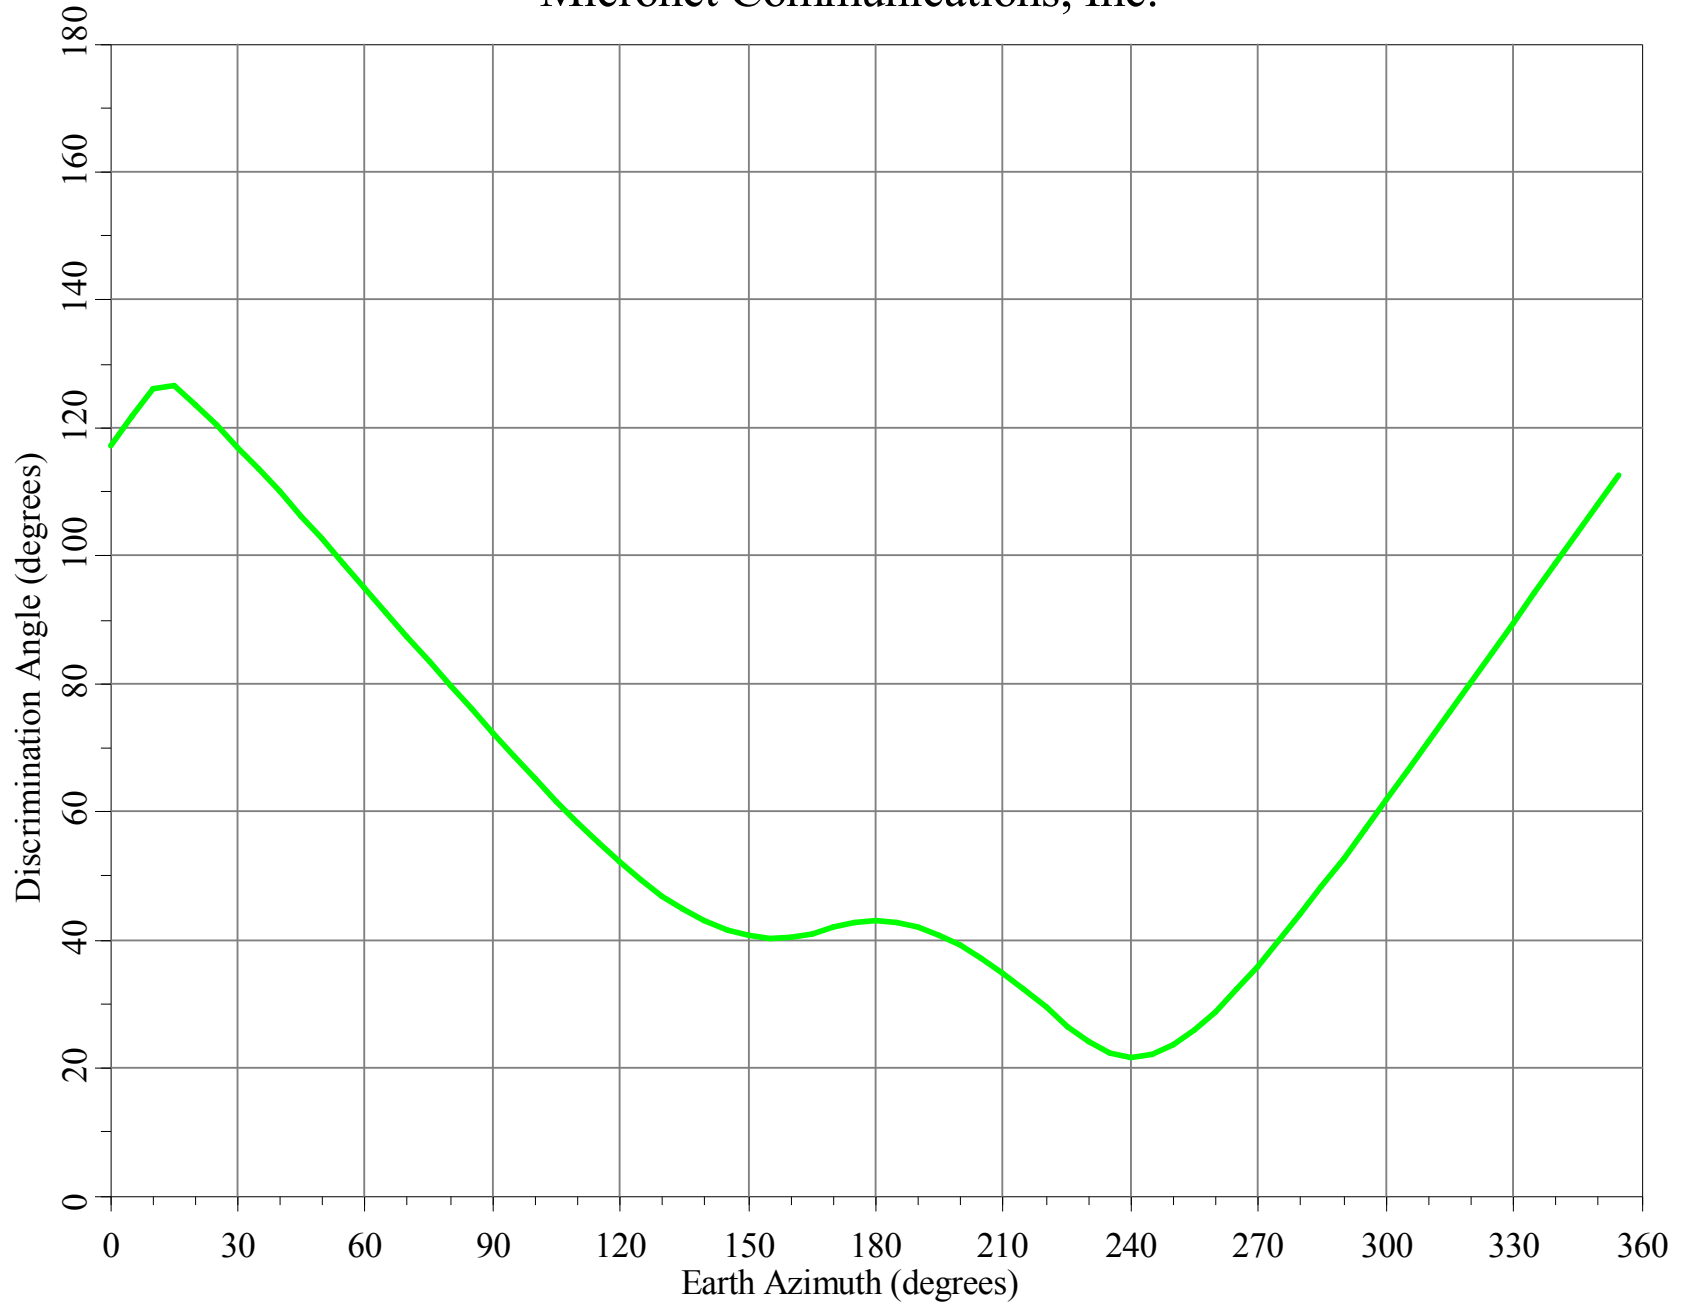

Final Contour & Rain Scatter for Hanna City, IL - Transmit

SCALE - 1:10000000 1 inch = 157.8 miles

Final Contour & Rain Scatter for Hanna City, IL - Receive

SCALE - 1:10000000 1 inch = 157.8 miles