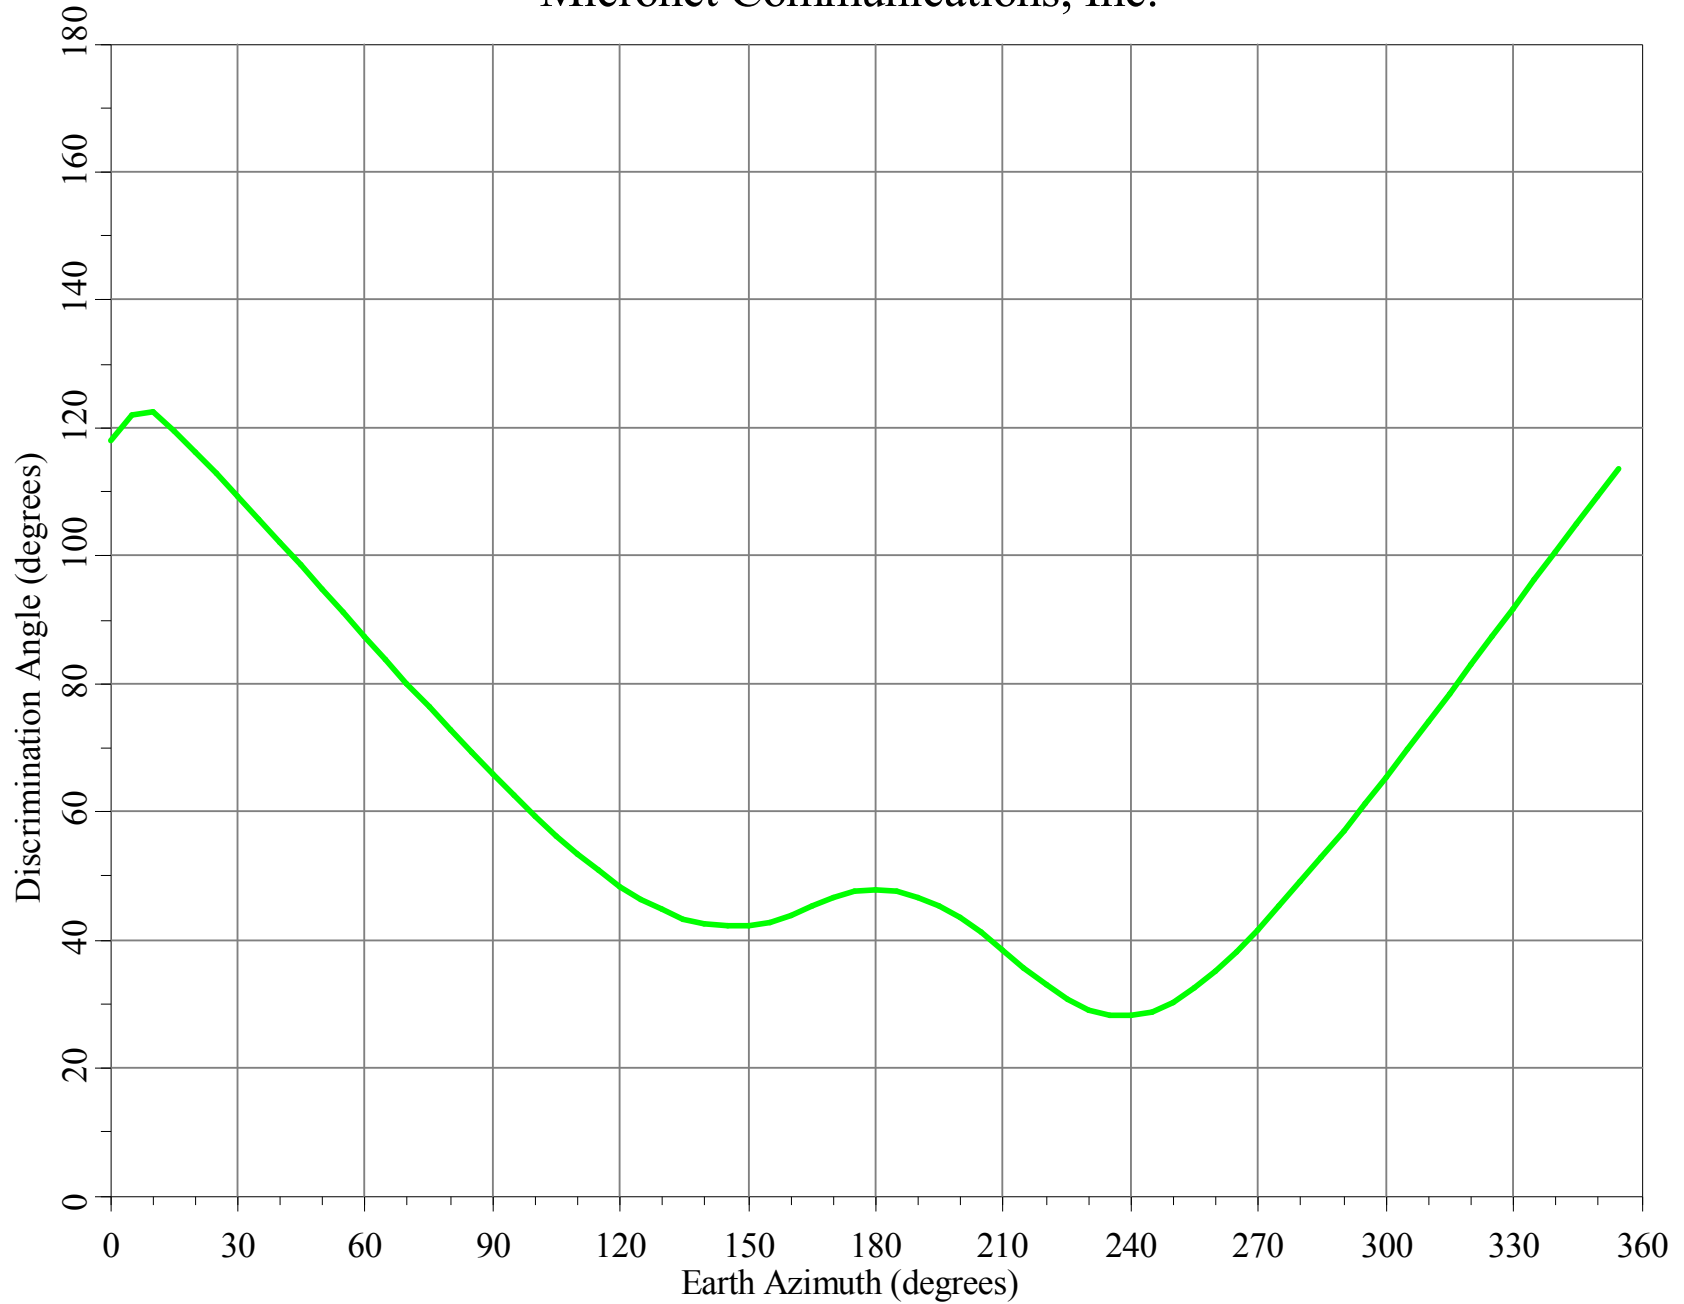

Final Contour & Rain Scatter for Chelsea, OK - Transmit

SCALE - 1:10000000 1 inch = 157.8 miles

Final Contour & Rain Scatter for Chelsea, OK - Receive

SCALE - 1:10000000 1 inch = 157.8 miles