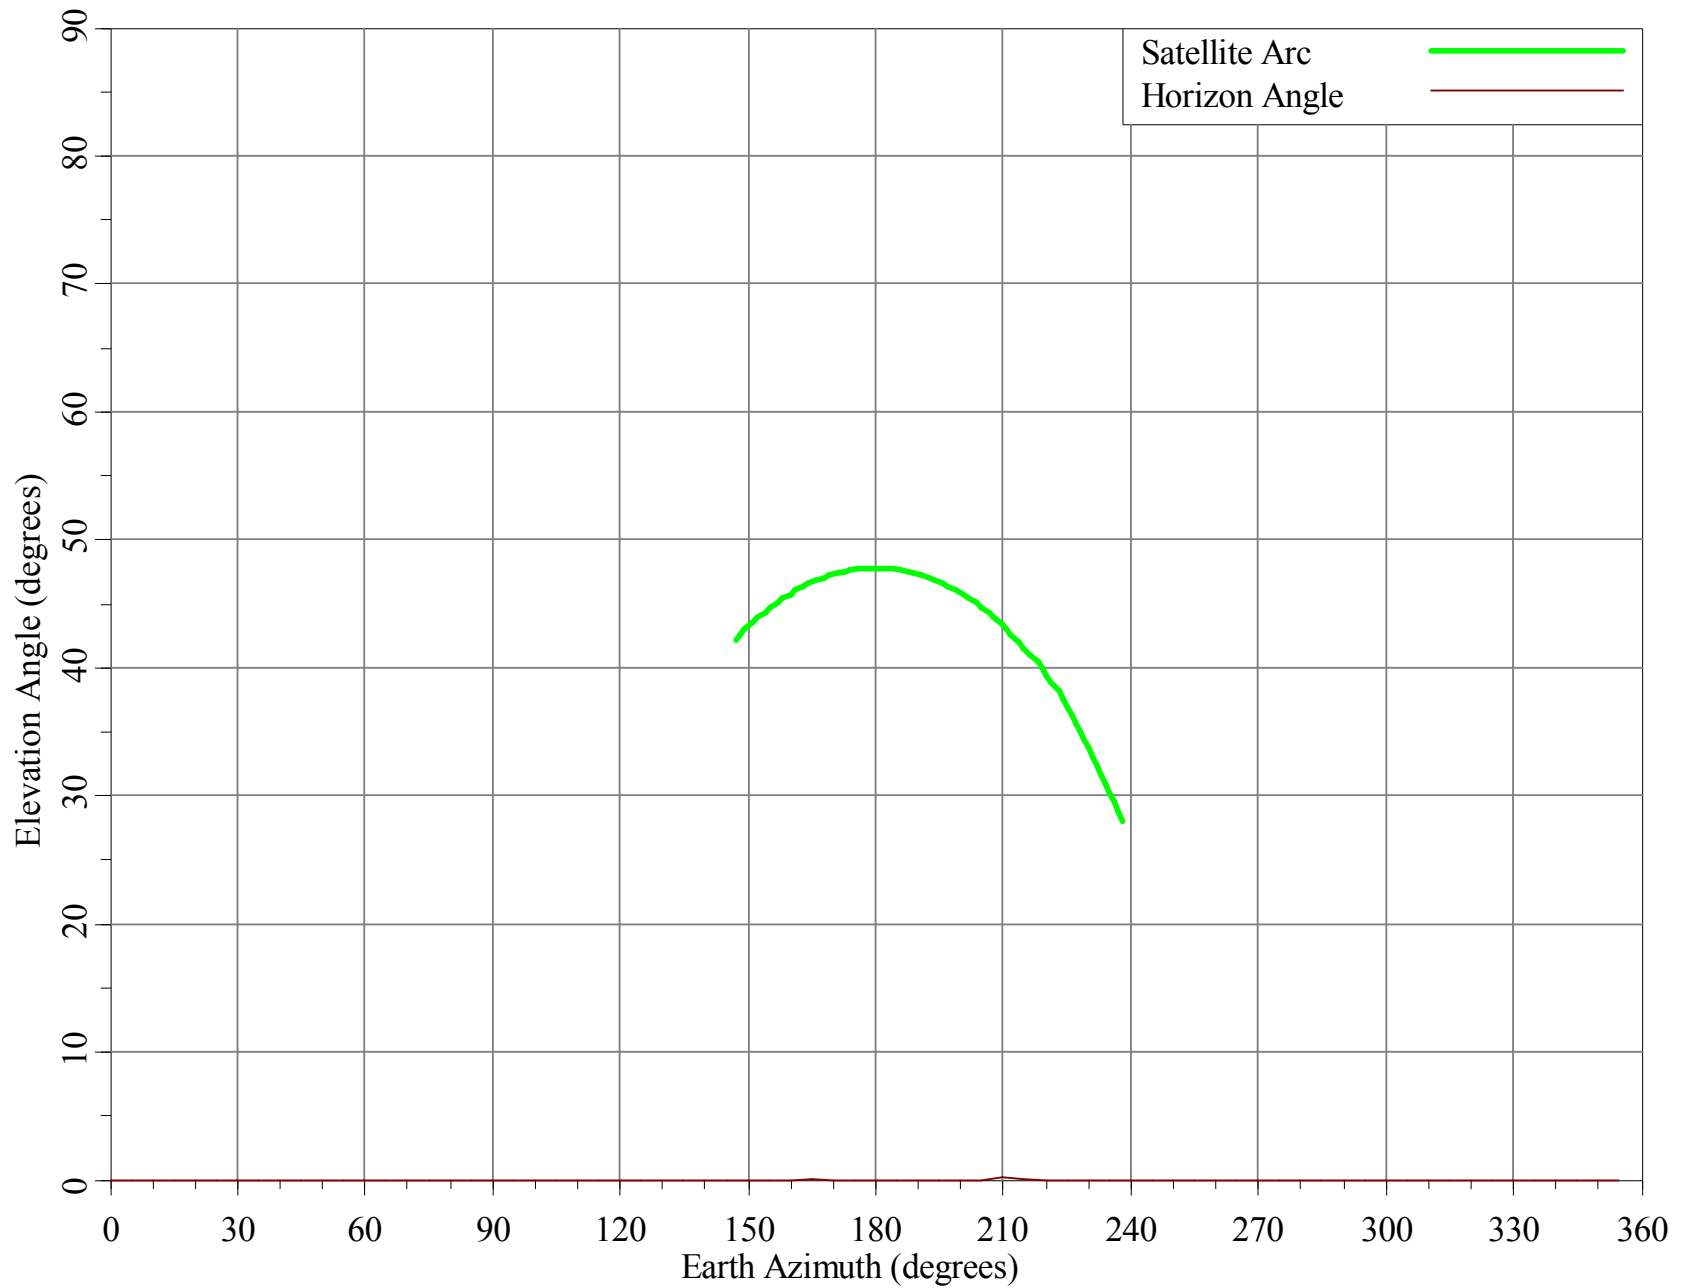

Horizon Angle & Satellite Arc for Chelsea, OK

Micronet Communications, Inc.

Horizon Gain for Chelsea, OK

Micronet Communications, Inc.

Minimum Discrimination Angles for Chelsea, OK
Micronet Communications, Inc.

Final Contour & Rain Scatter for Chelsea, OK - Transmit

SCALE - 1:10000000 1 inch = 157.8 miles

Final Contour & Rain Scatter for Chelsea, OK - Receive

SCALE - 1:10000000 1 inch = 157.8 miles