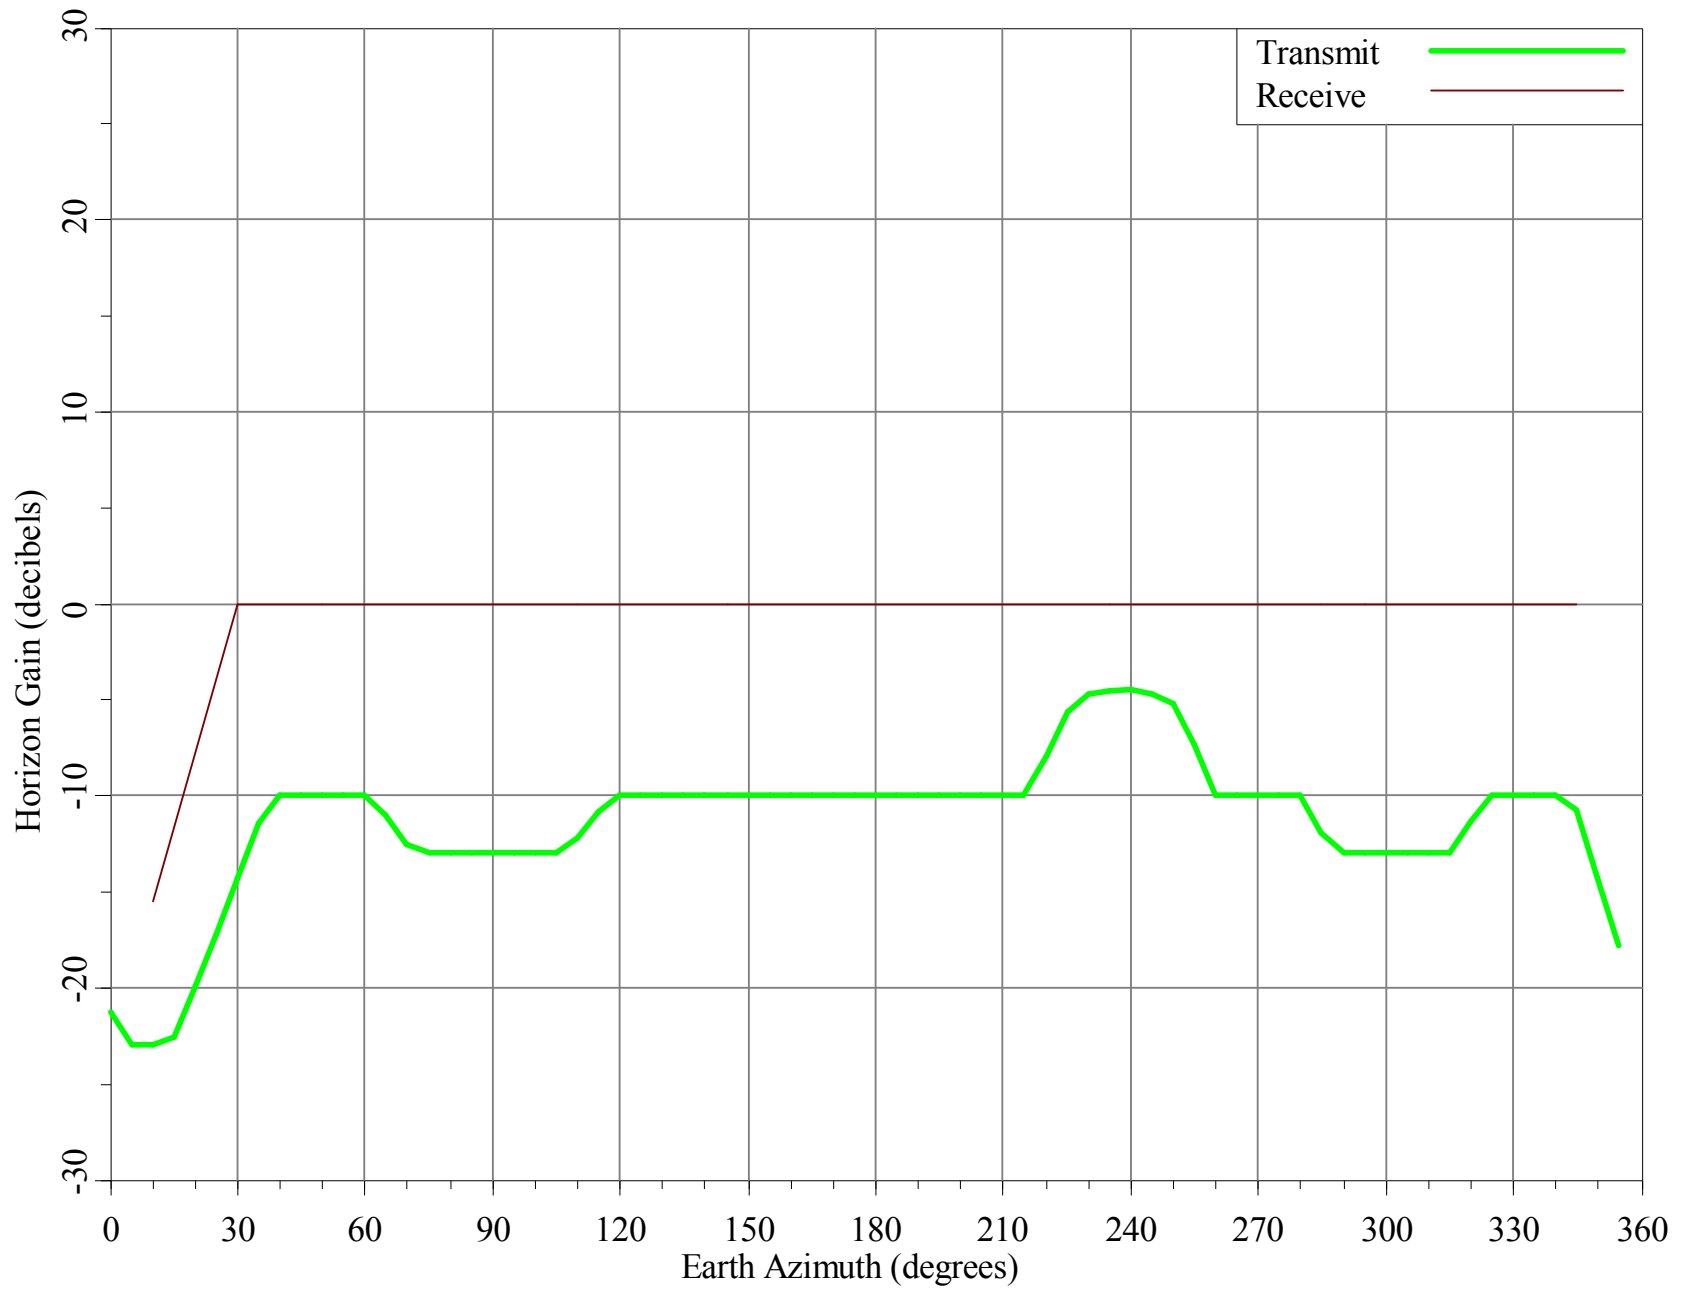

Horizon Angle & Satellite Arc for Chelsea, OK

Micronet Communications, Inc.

Horizon Gain for Chelsea, OK

Micronet Communications, Inc.

Minimum Discrimination Angles for Chelsea, OK
Micronet Communications, Inc.

Final Contour & Rain Scatter for Chelsea, OK - Transmit

SCALE - 1:10000000 1 inch = 157.8 miles

Final Contour & Rain Scatter for Chelsea, OK - Receive

SCALE - 1:10000000 1 inch = 157.8 miles