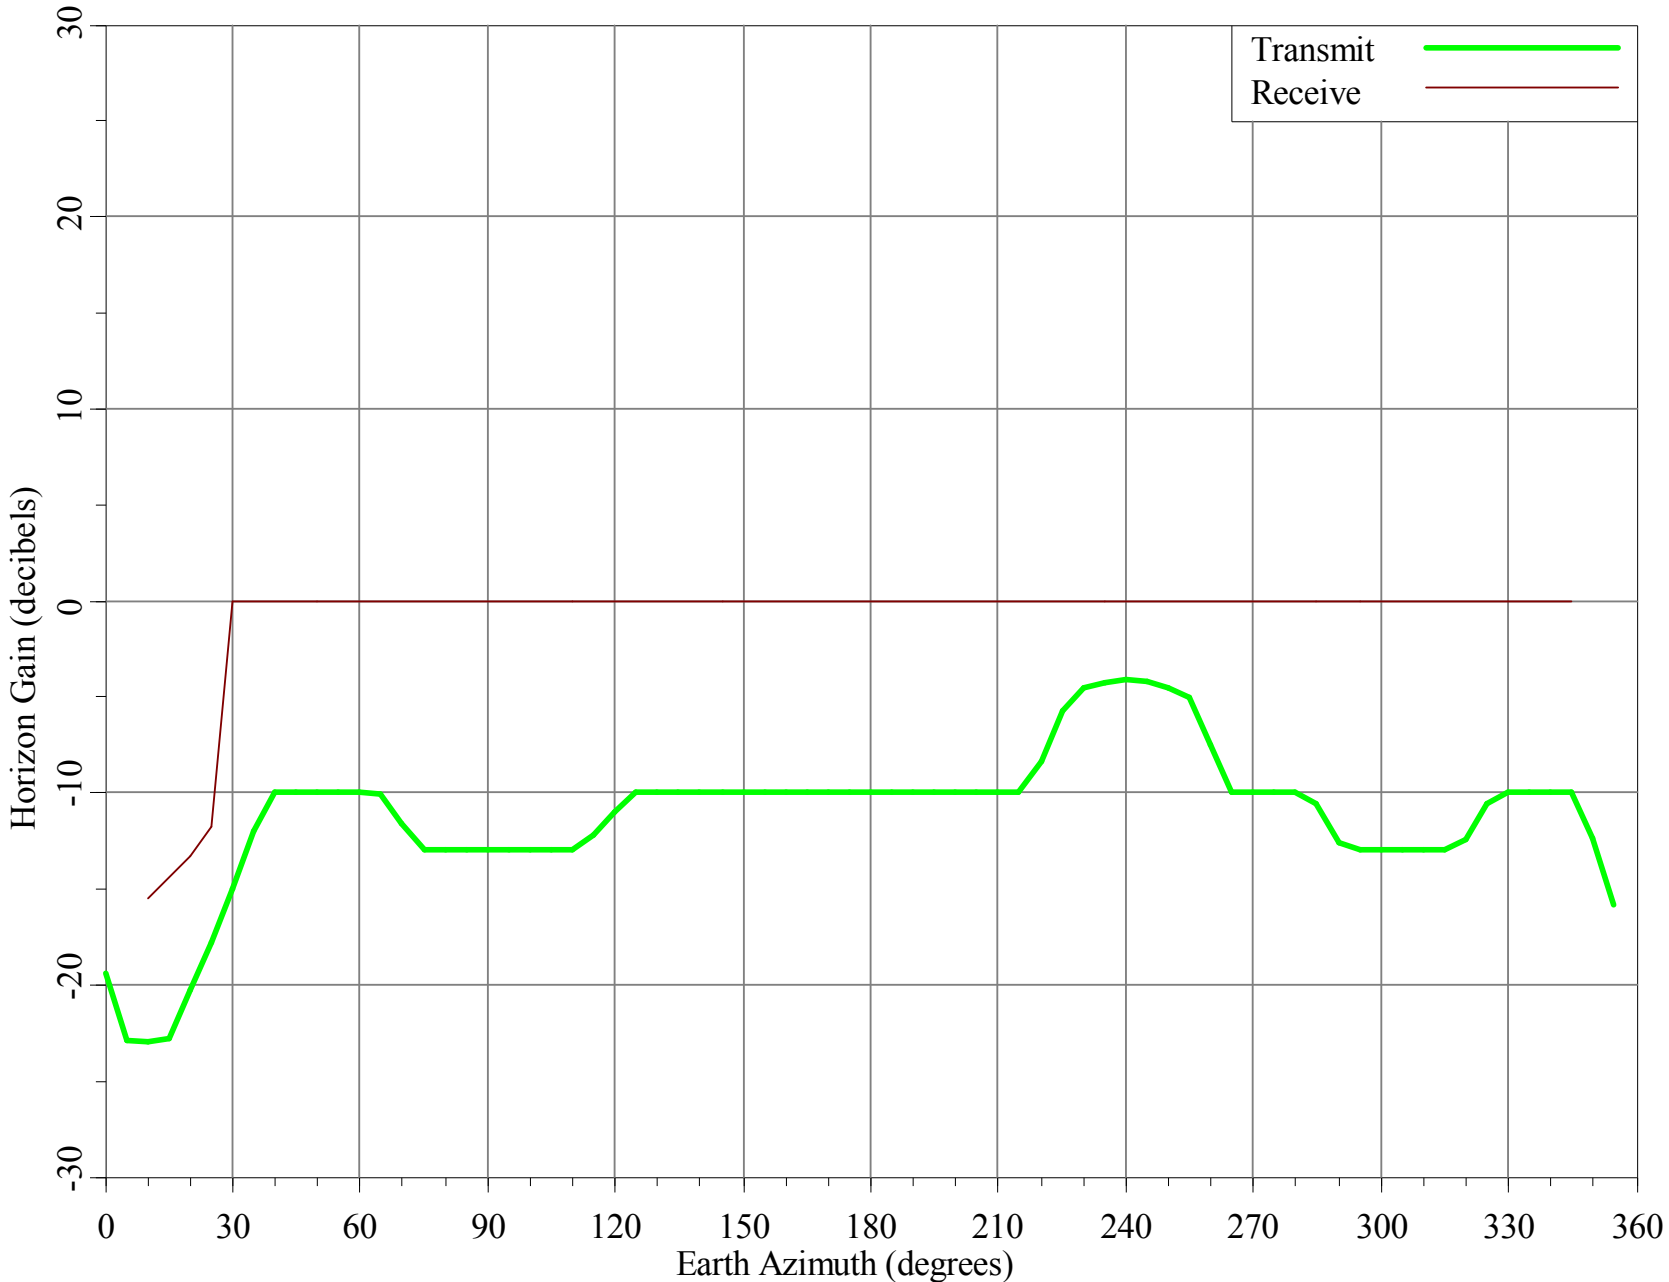

Horizon Gain for Russelville, AR Micronet Communications, Inc.