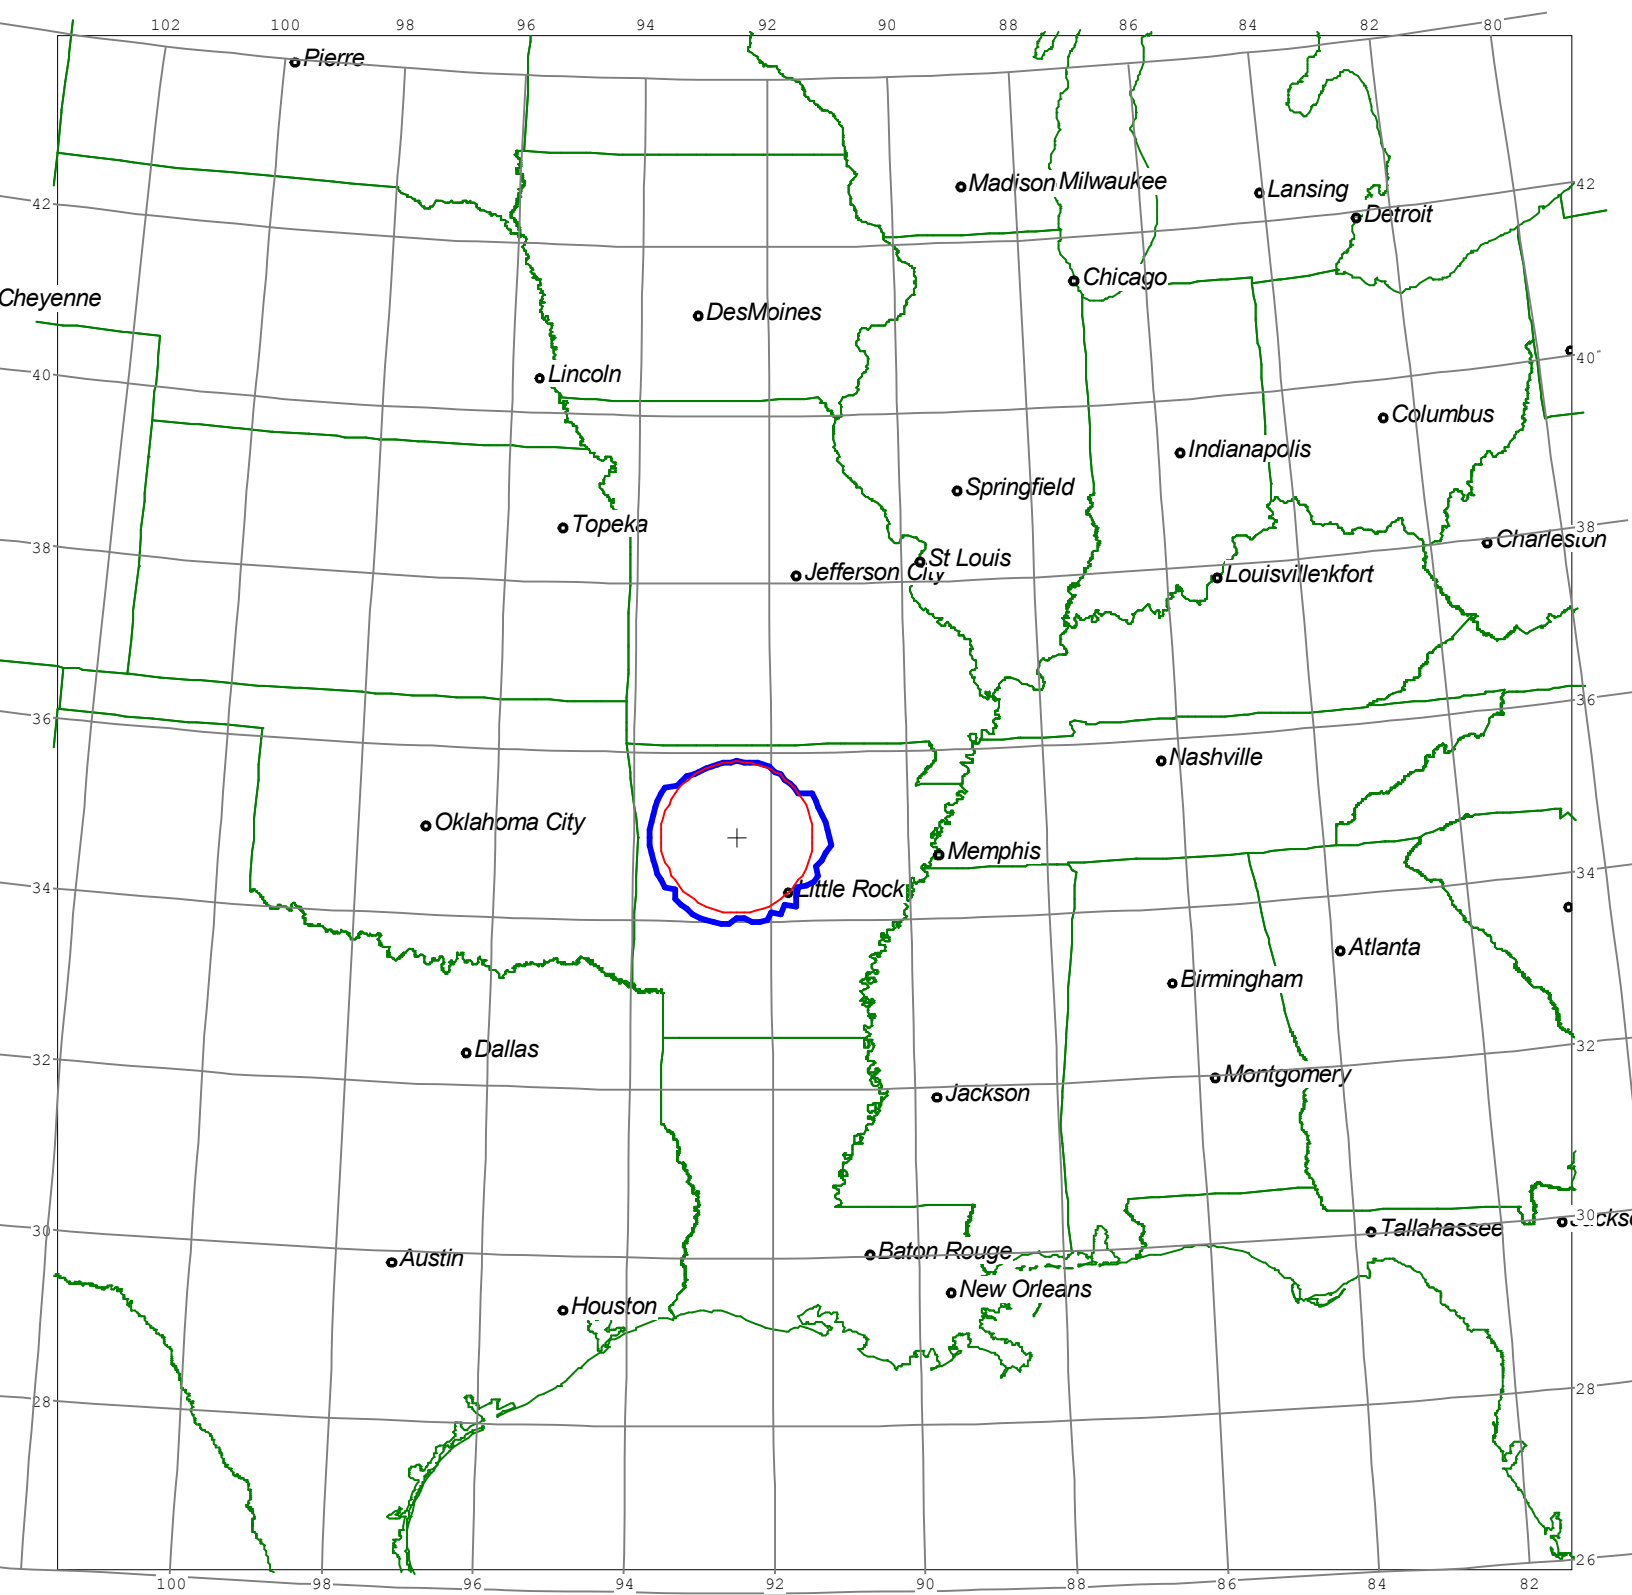

Final Contour & Rain Scatter for Russelville, AR - Transmit

Final Contour & Rain Scatter for Russelville, AR - Receive

SCALE - 1:10000000 1 inch = 157.8 miles