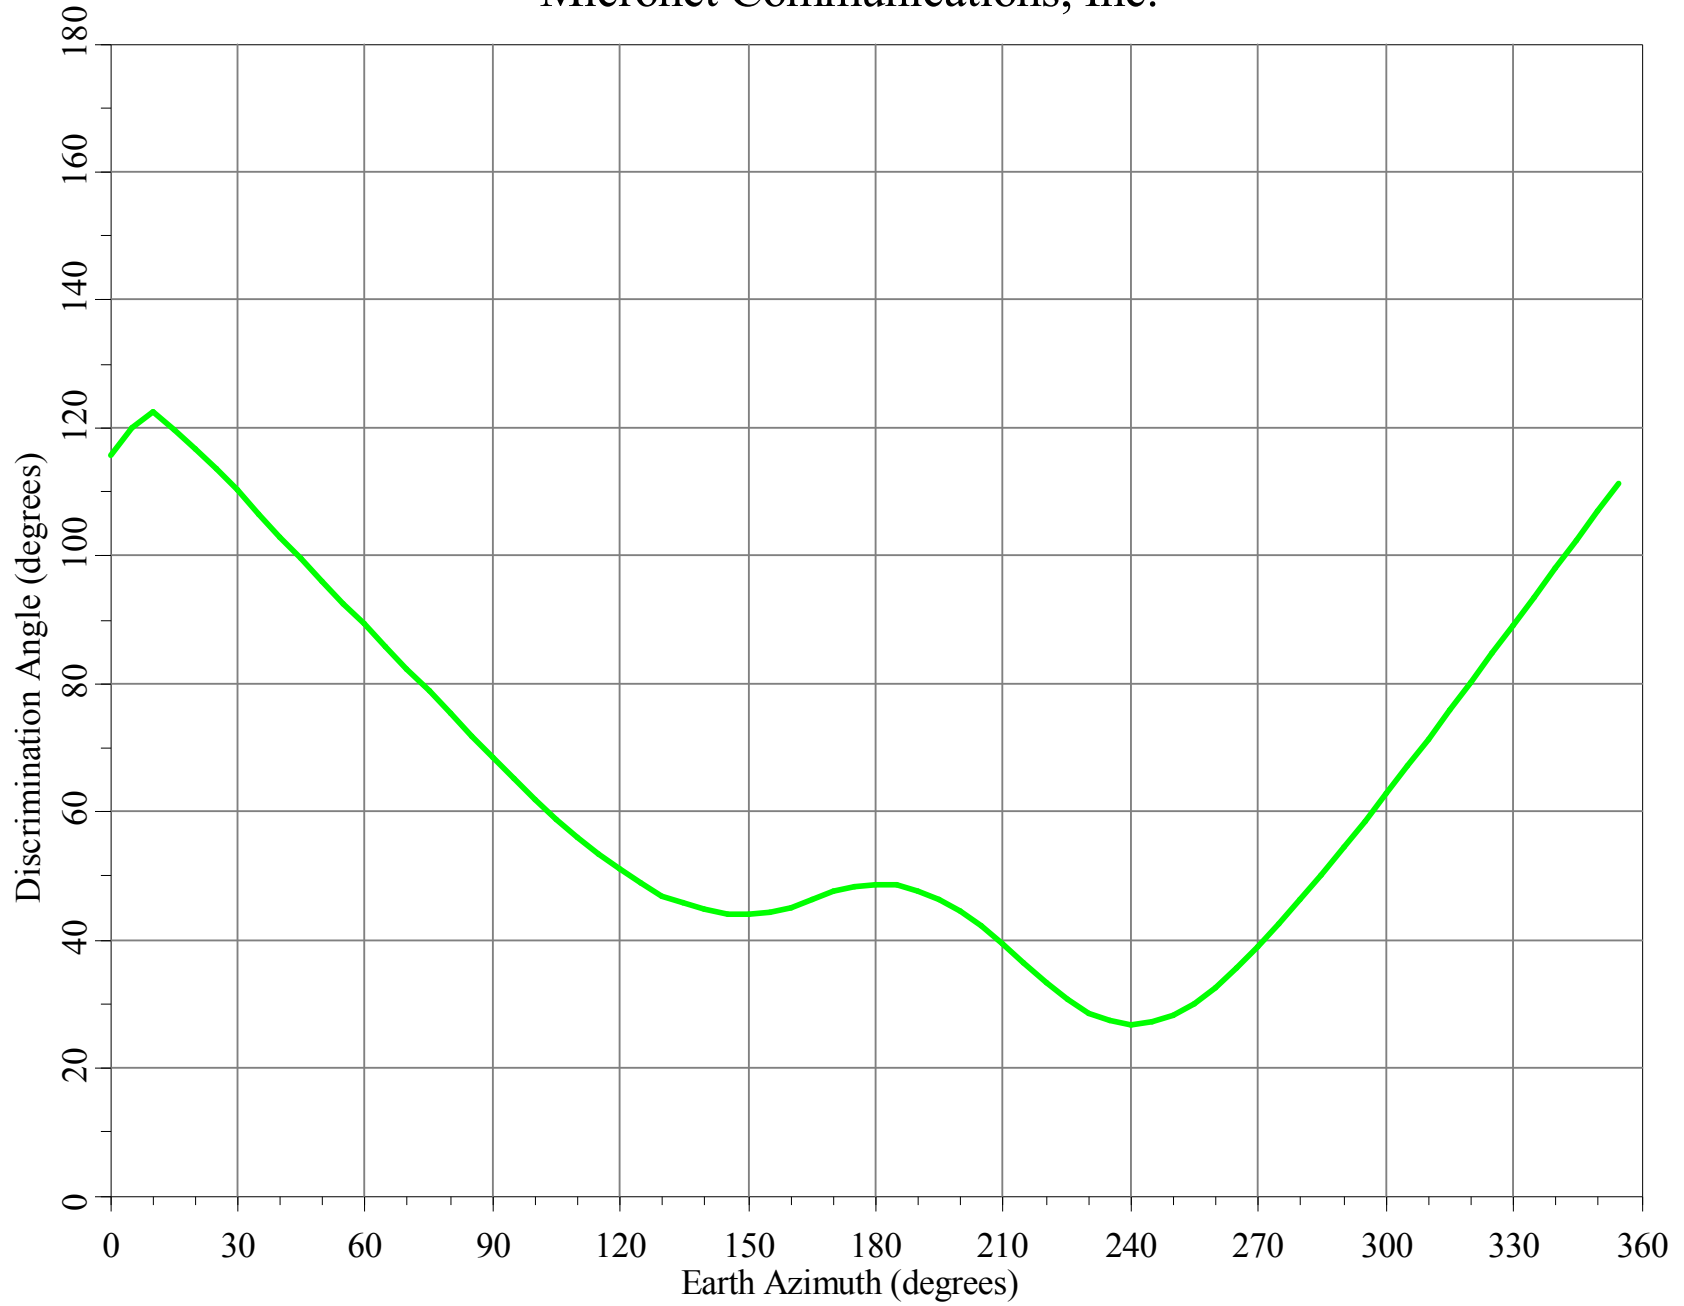

Final Contour & Rain Scatter for Russelville, AR - Transmit

Final Contour & Rain Scatter for Russelville, AR - Receive

SCALE - 1:10000000 1 inch = 157.8 miles