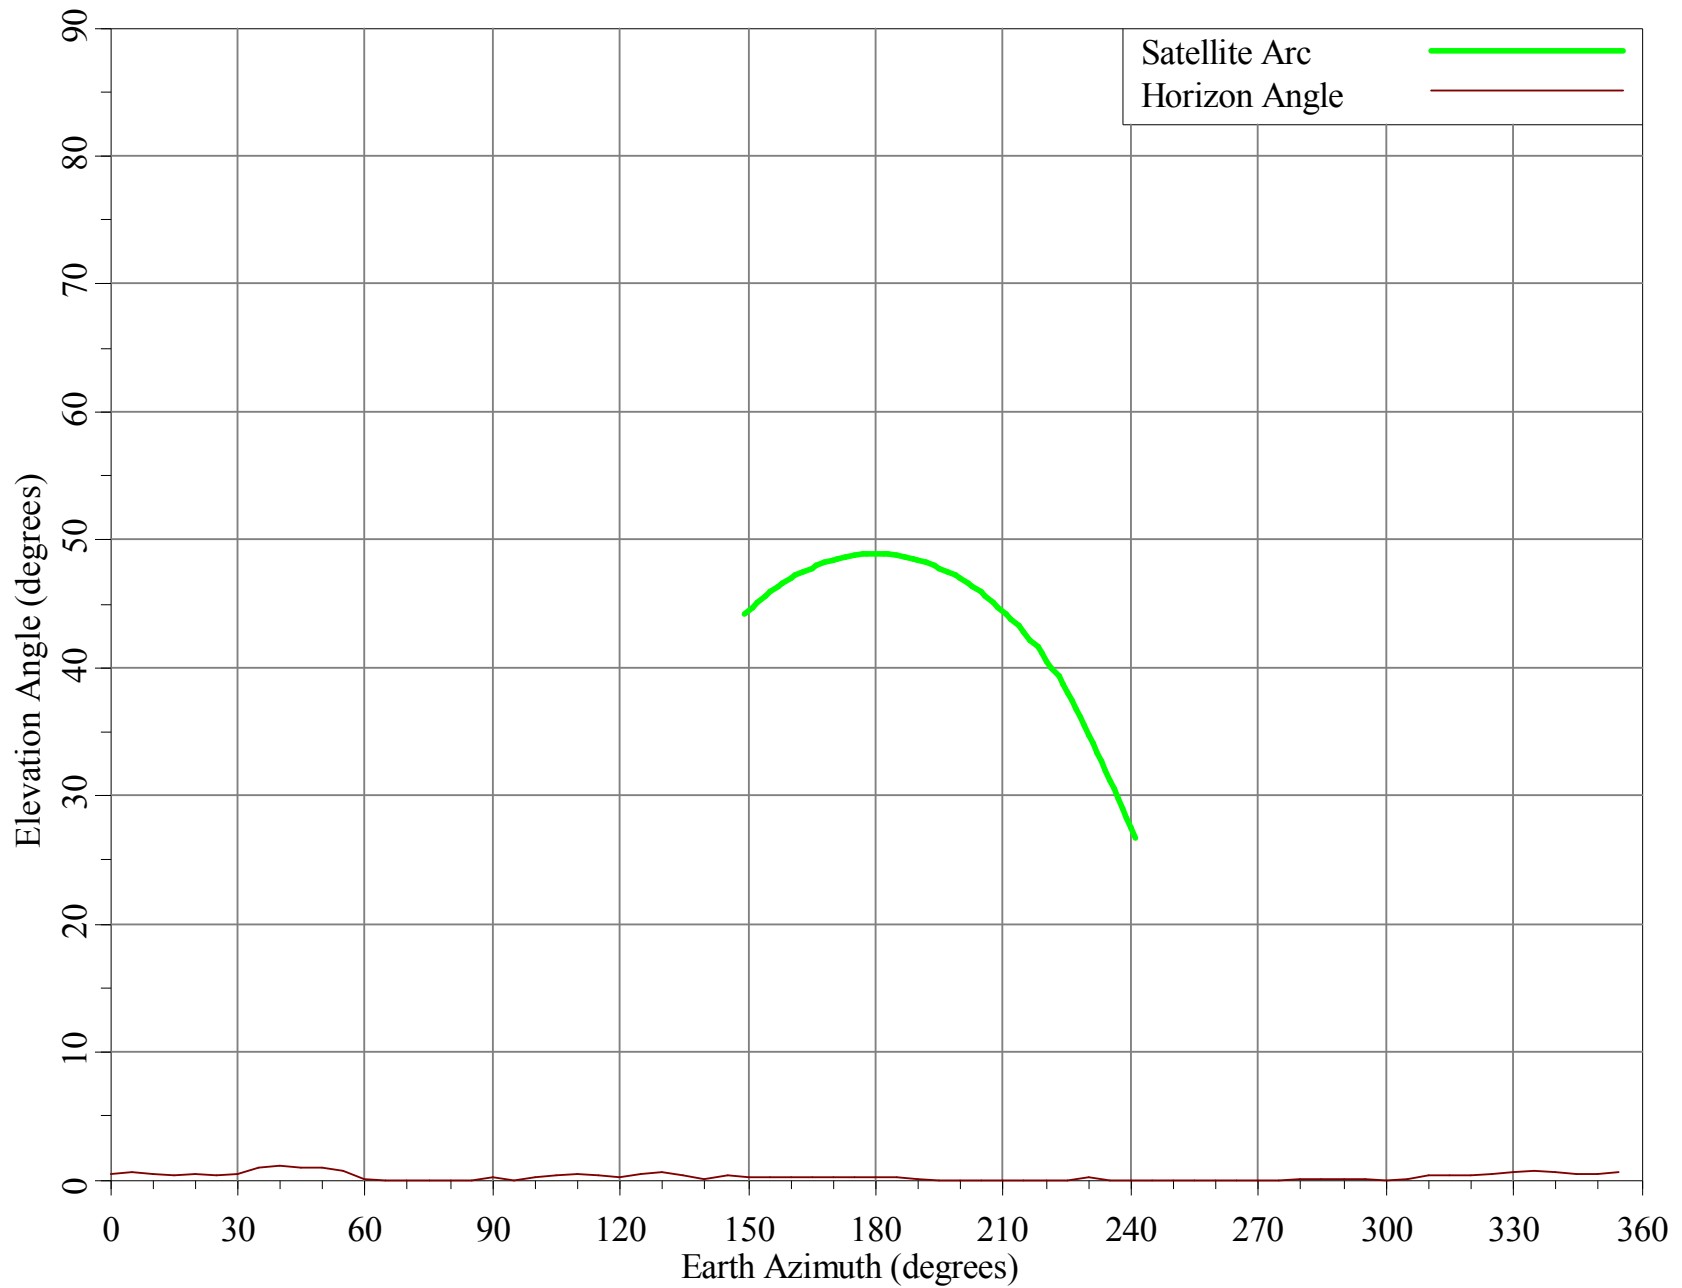

Horizon Angle & Satellite Arc for Russelville, AR

Micronet Communications, Inc.