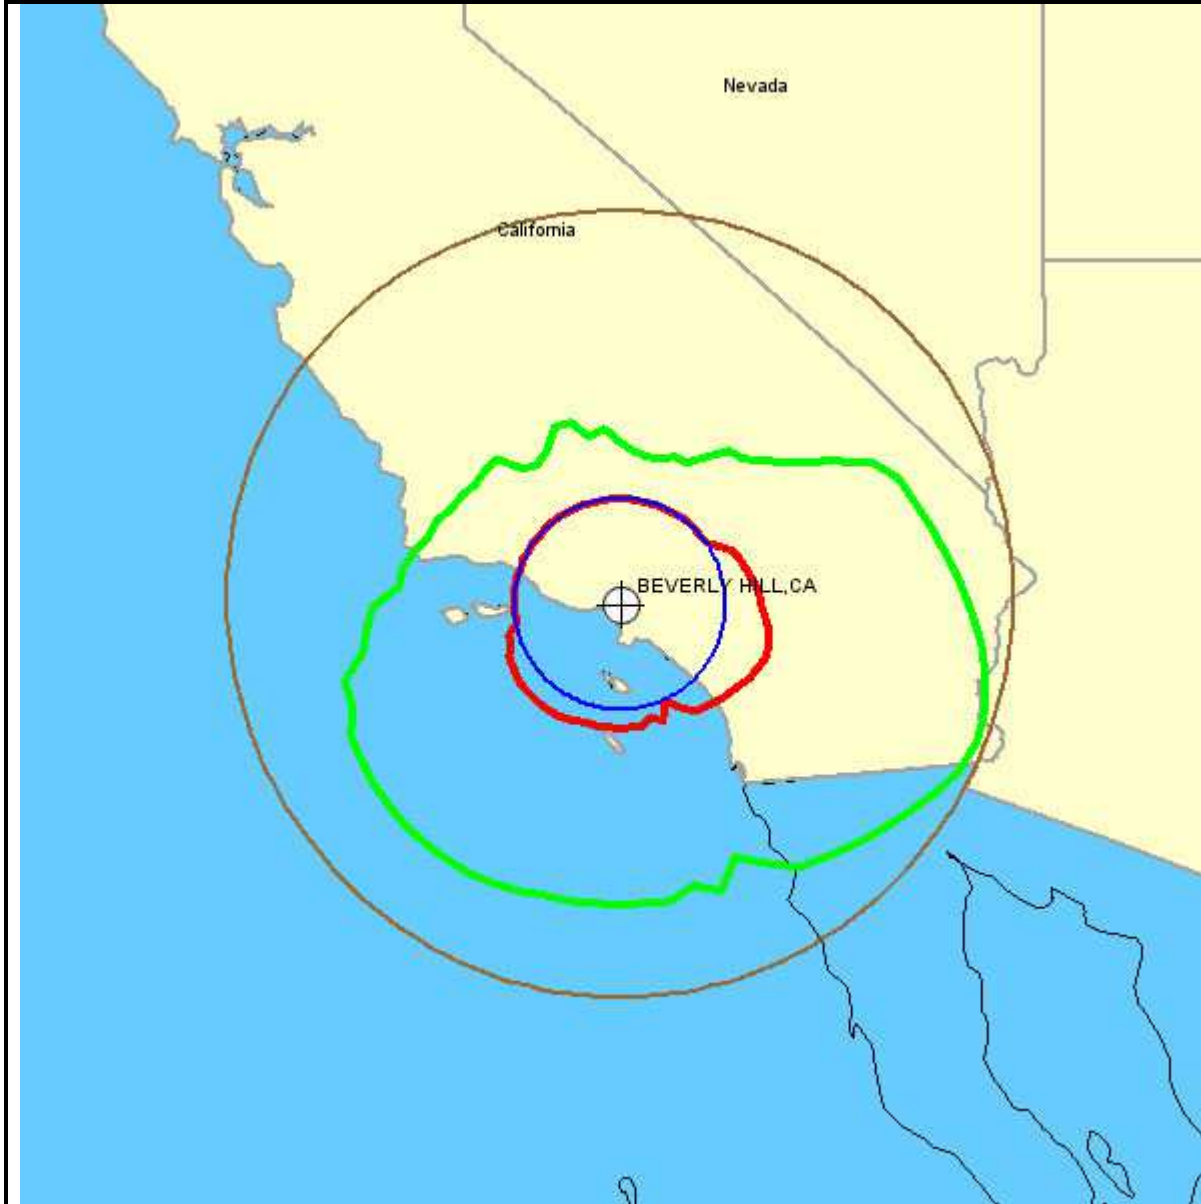

FilmOn

Legend:

Scale: 1:7,000,000

Great Circle: 6.1 GHz 

4.0 GHz 

Precipitation Scatter: 6.1 GHz 

4.0 GHz 

Earth Station Site: 