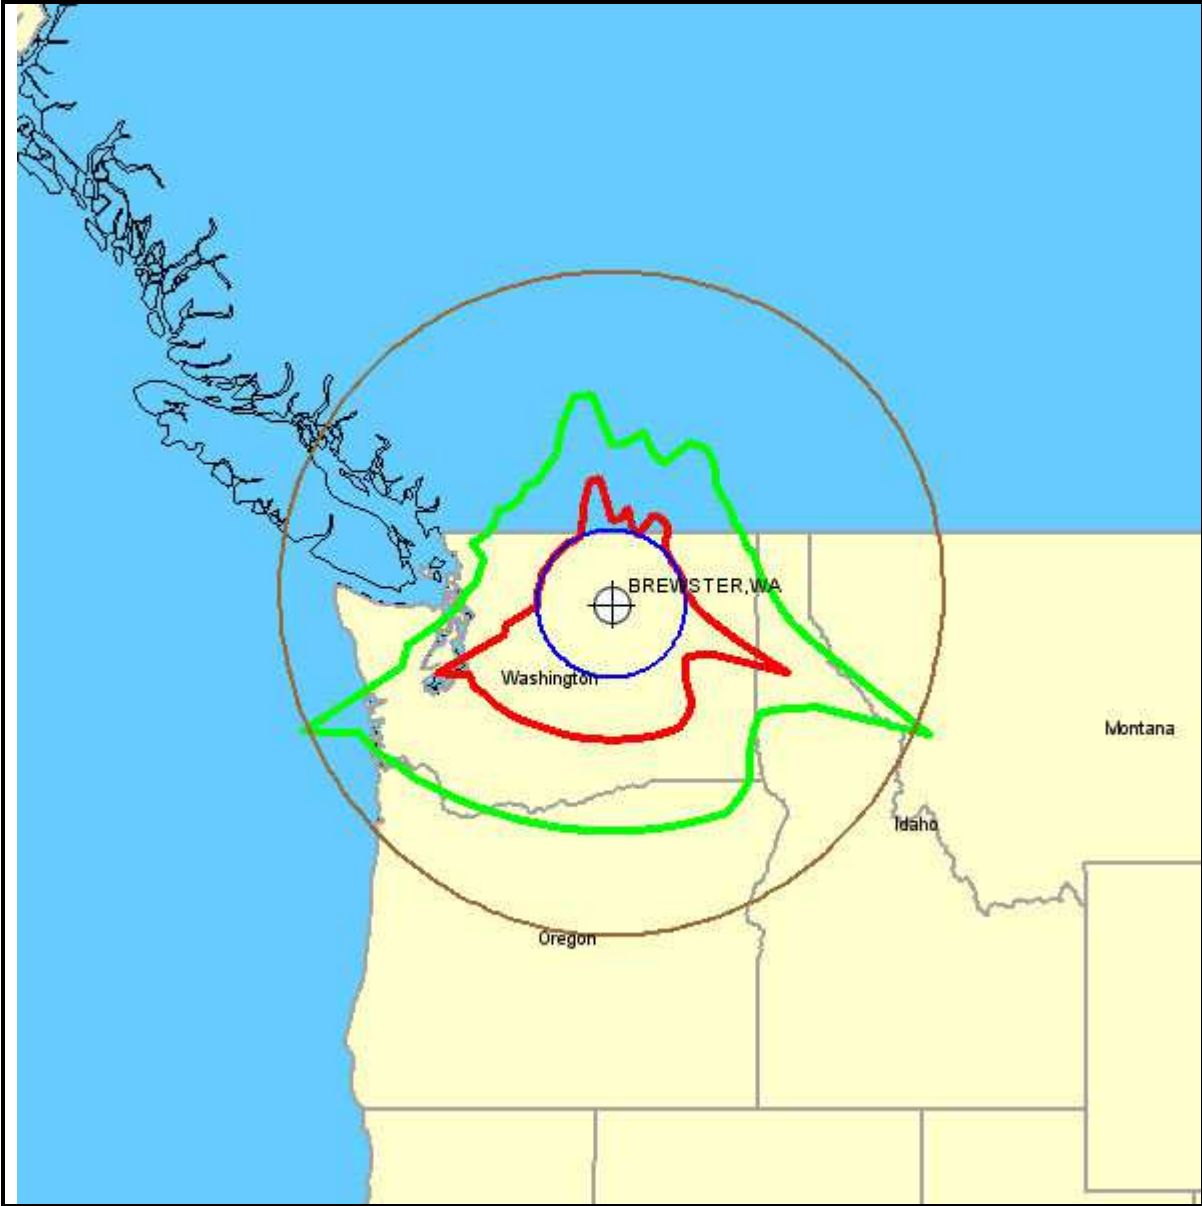

# Denali 20020, LLC

**Legend:**

Scale: 1:10,000,000

- Great Circle: 6.1 GHz —
- Great Circle: 4.0 GHz —
- Precipitation Scatter: 6.1 GHz —
- Precipitation Scatter: 4.0 GHz —
- Earth Station Site: 

**COMSEARCH®**  
19700 Janelia Farm Boulevard  
Ashburn, VA 20147

# Denali 20020, LLC

**Legend:**

Scale: 1:8,000,000

Great Circle: 14.0 GHz 

11.0 GHz 

Precipitation Scatter: 14.0 GHz 

11.0 GHz 

Earth Station Site: 