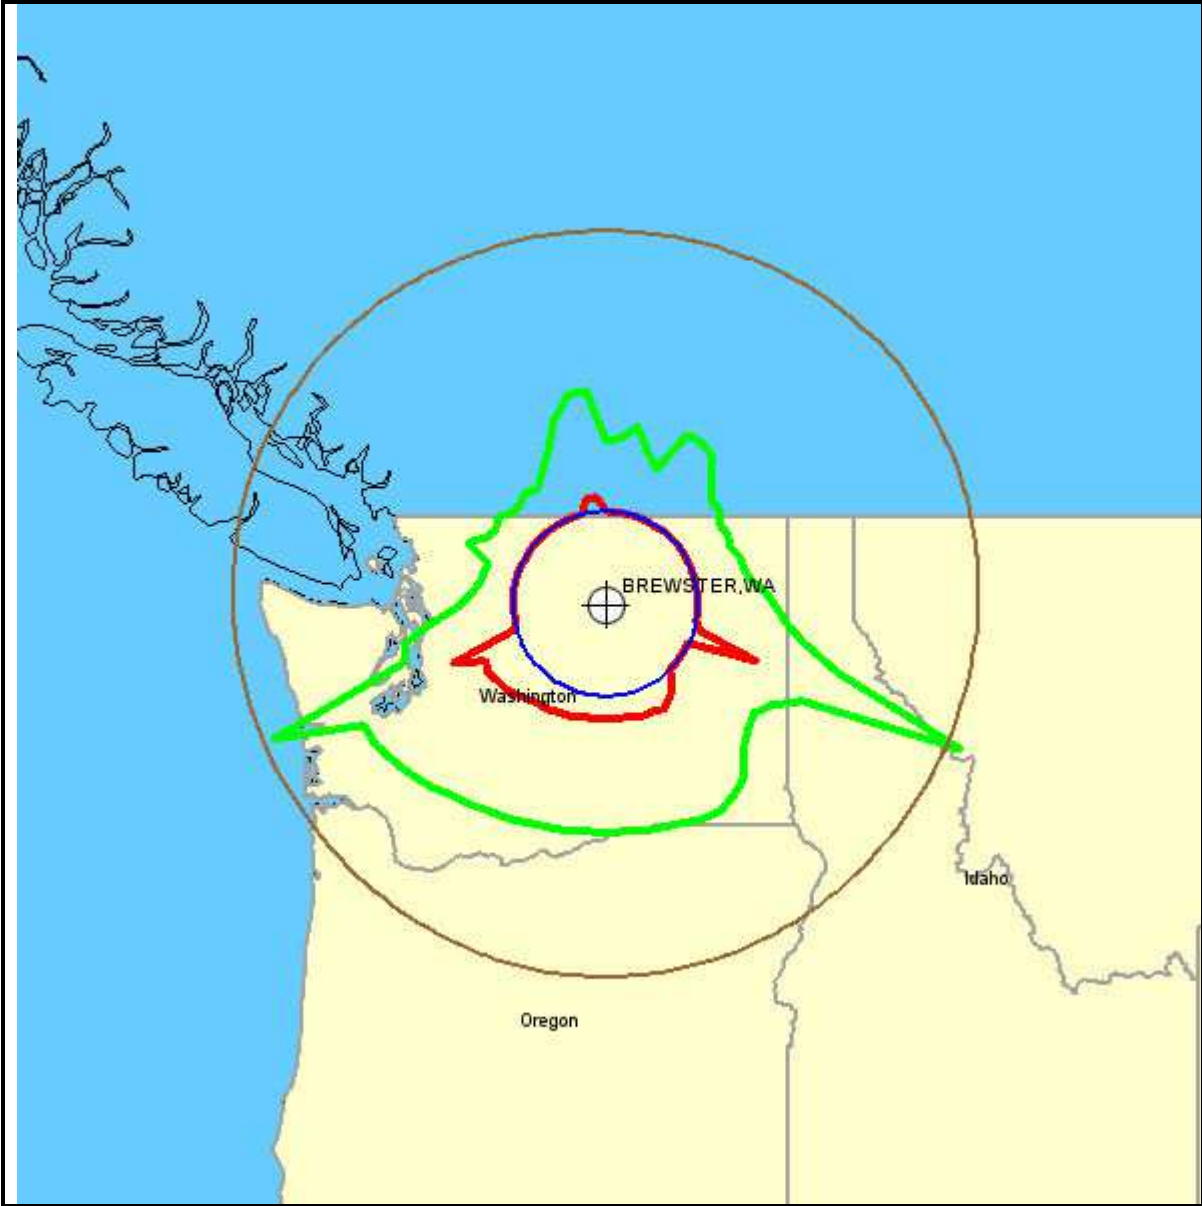

# Denali 20020, LLC

**Legend:**

Scale: 1:10,000,000

- Great Circle: 6.1 GHz —
- Great Circle: 4.0 GHz —
- Precipitation Scatter: 6.1 GHz —
- Precipitation Scatter: 4.0 GHz —
- Earth Station Site: 

**COMSEARCH®**  
19700 Janelia Farm Boulevard  
Ashburn, VA 20147

# Denali 20020, LLC

**Legend:**

Scale: 1:8,000,000

Great Circle: 14.0 GHz 

11.0 GHz 

Precipitation Scatter: 14.0 GHz 

11.0 GHz 

Earth Station Site: 