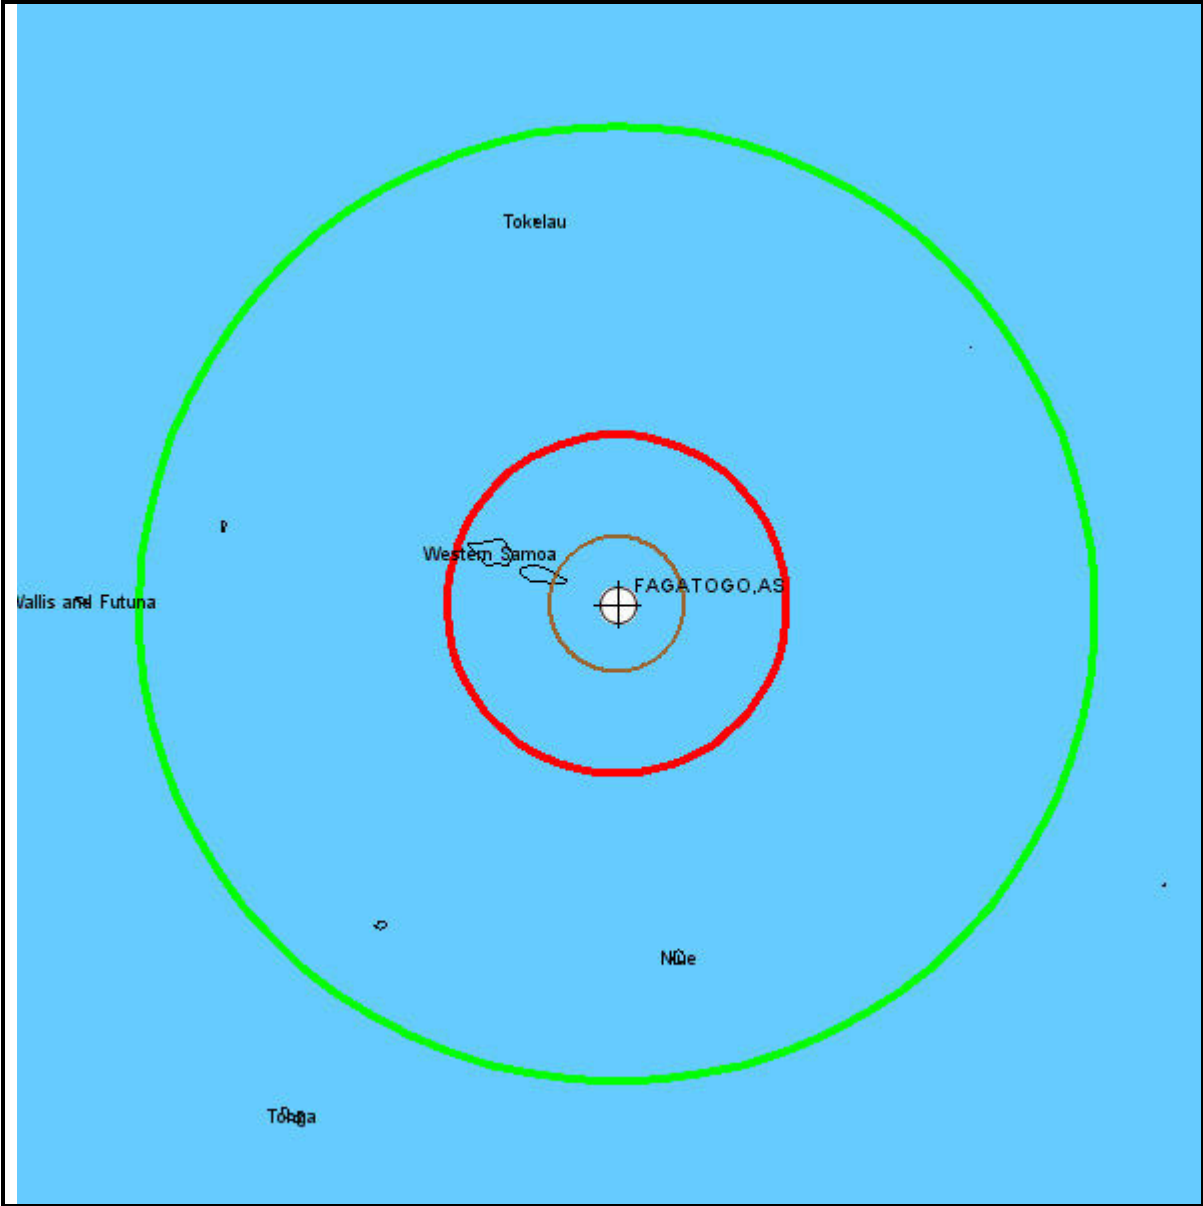

# Knight Sky Consulting and Associates

**Legend:**

Scale: 1:11,000,000

Great Circle: 6.1 GHz 

4.0 GHz 

Precipitation Scatter: 6.1 GHz 

4.0 GHz 

Earth Station Site: 