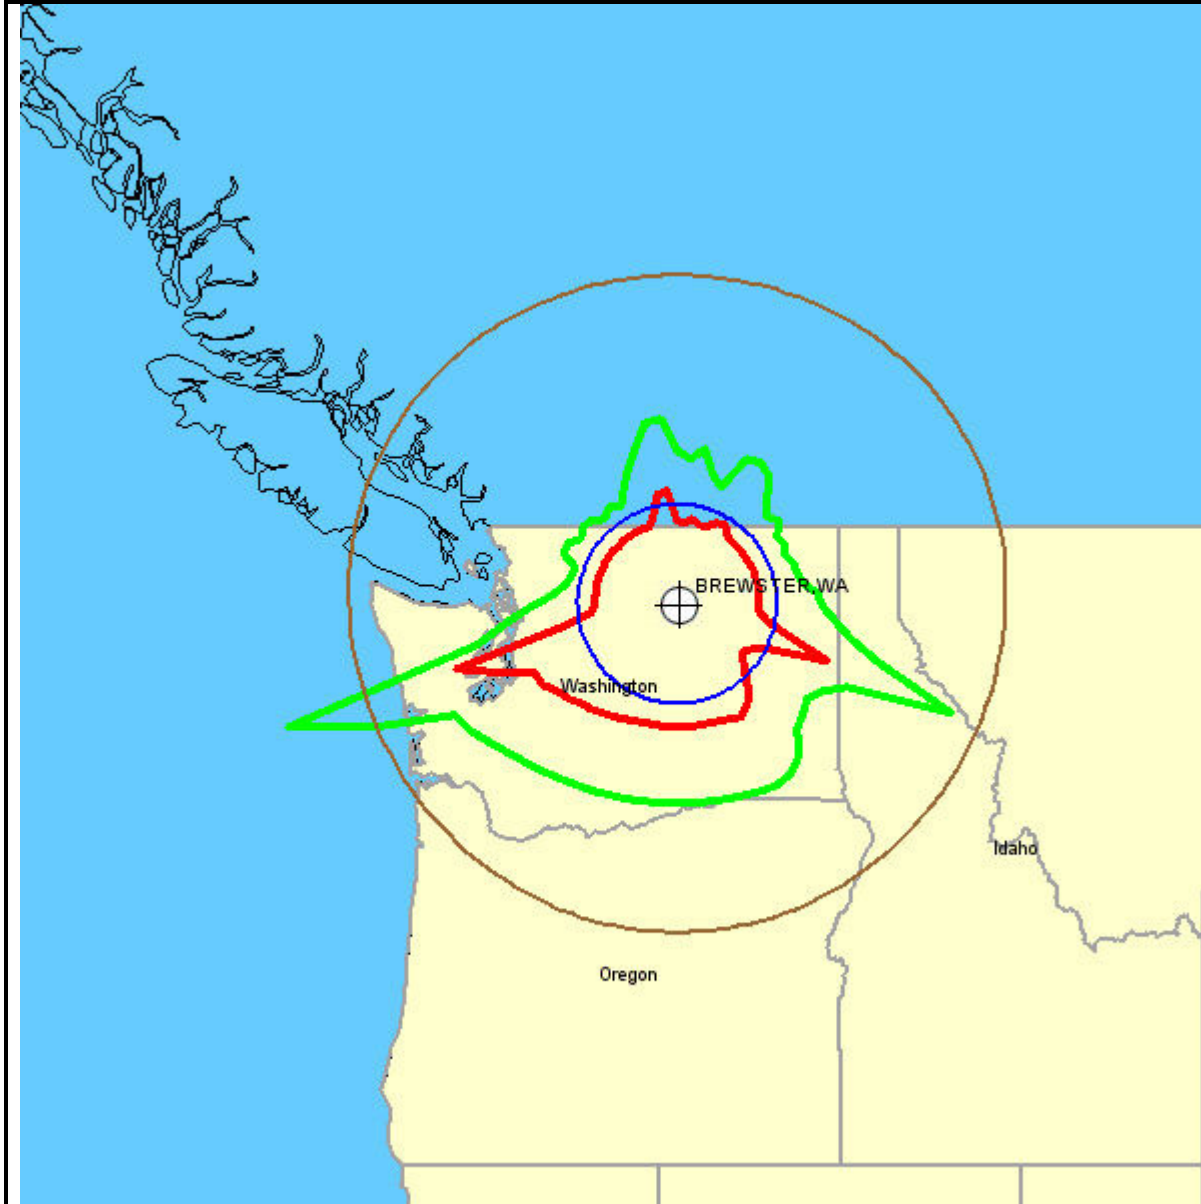

Denali 20020, LLC

Legend:

Scale: 1:9,000,000

Great Circle: 14.0 GHz 

11.0 GHz 

Precipitation Scatter: 14.0 GHz 

11.0 GHz 

Earth Station Site: 