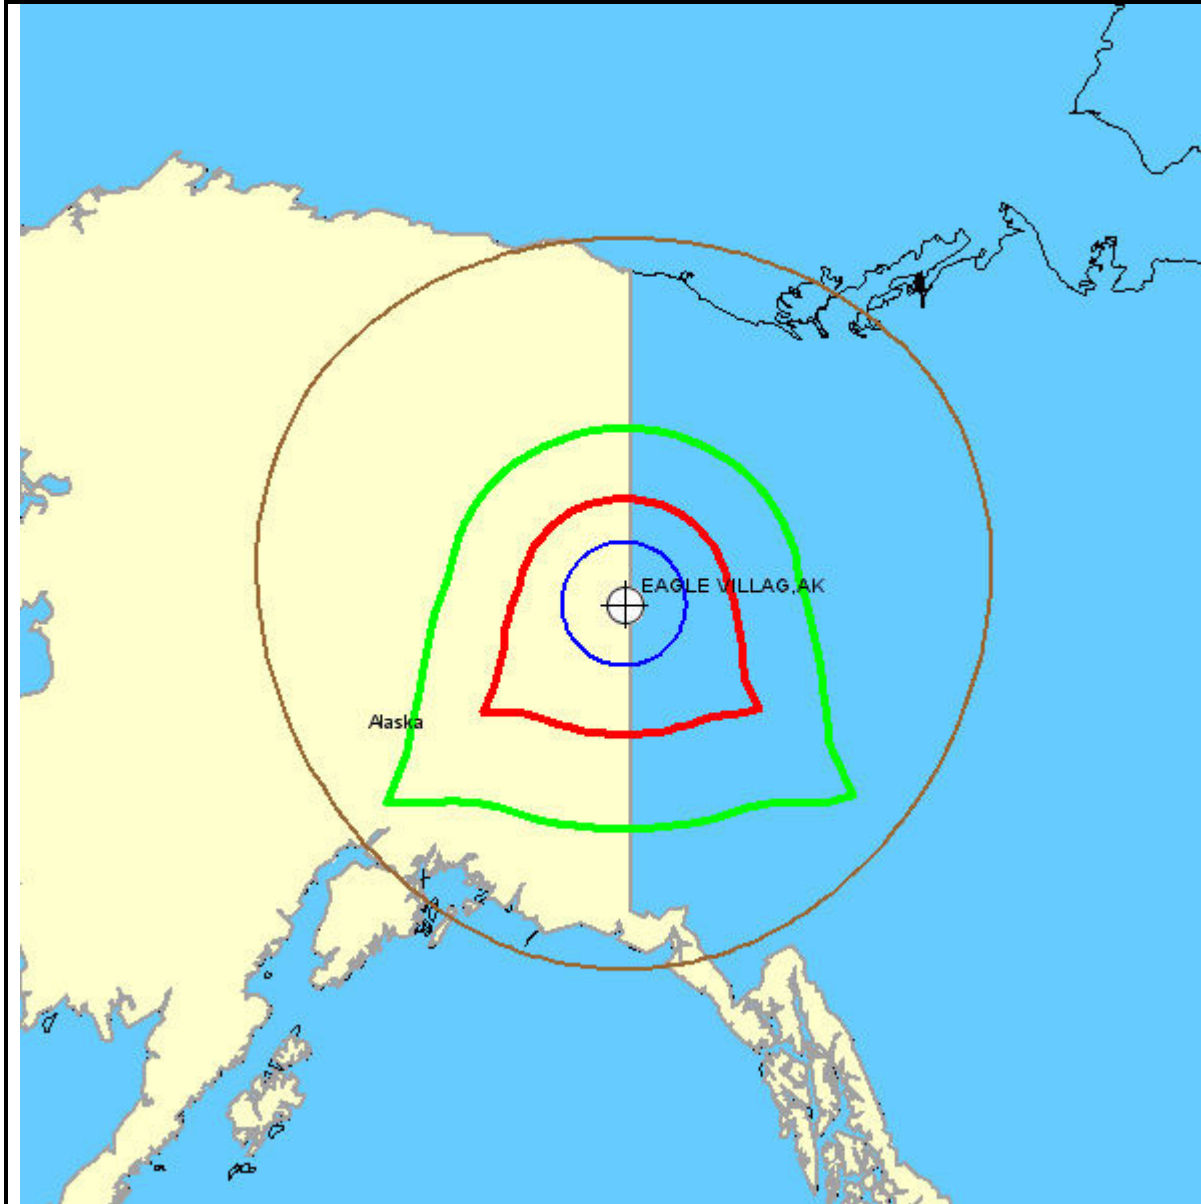

GCI Communication Corporation

Legend:

Scale: 1:12,000,000

Great Circle: 6.1 GHz 

4.0 GHz 

Precipitation Scatter: 6.1 GHz 

4.0 GHz 

Earth Station Site: 