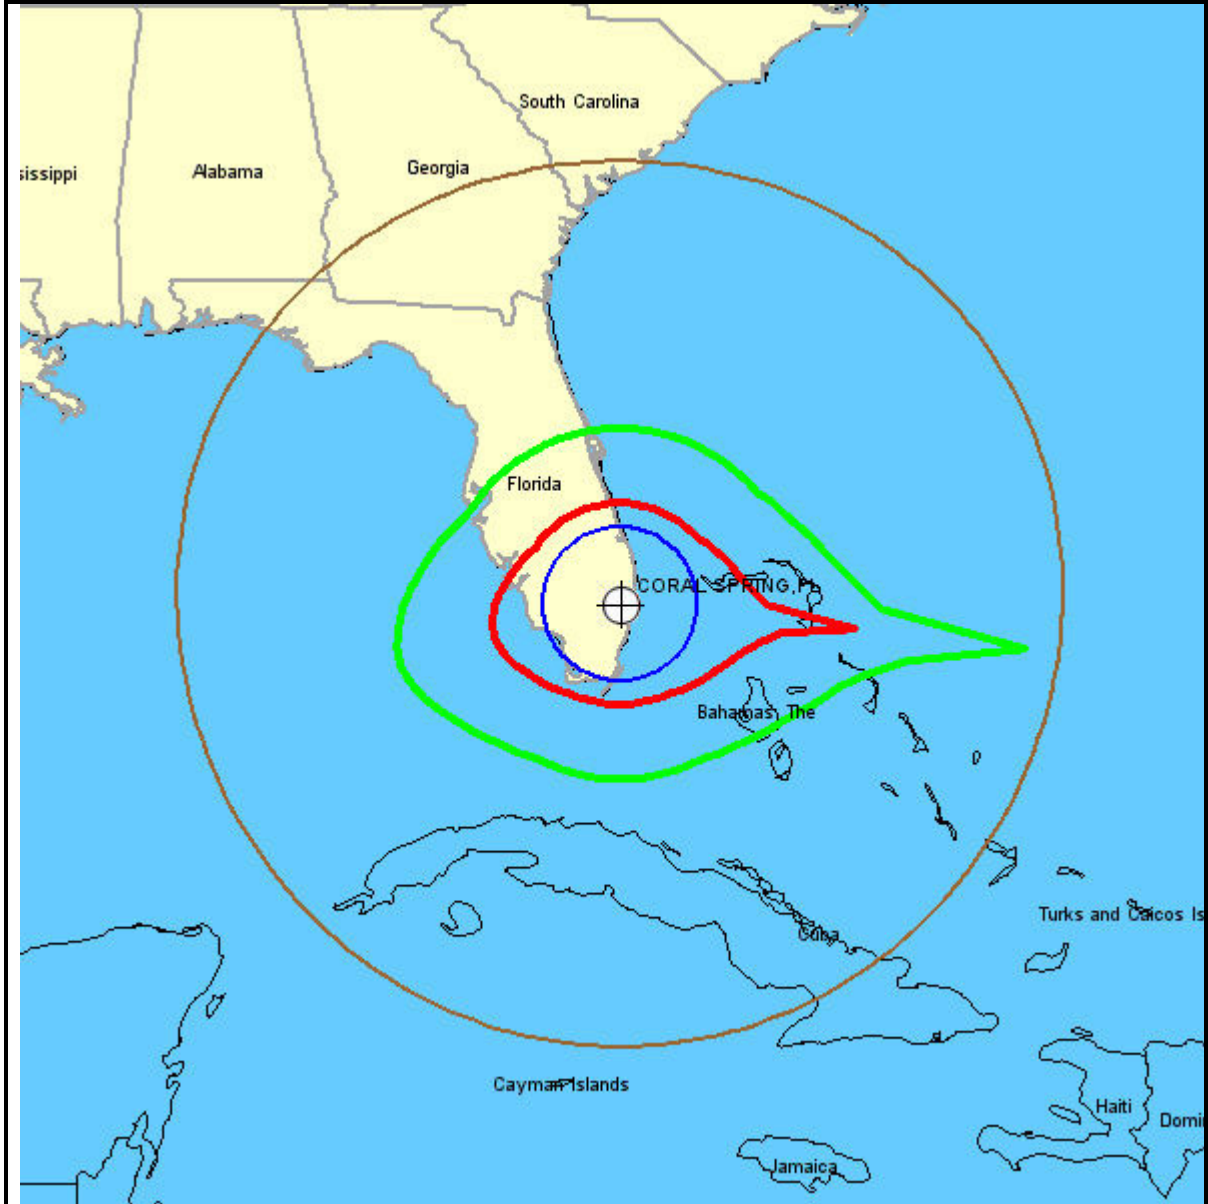

Digital Latin America, LLC

Legend:

Scale: 1:12,000,000

Great Circle: 6.1 GHz 

4.0 GHz 

Precipitation Scatter: 6.1 GHz 

4.0 GHz 

Earth Station Site: 