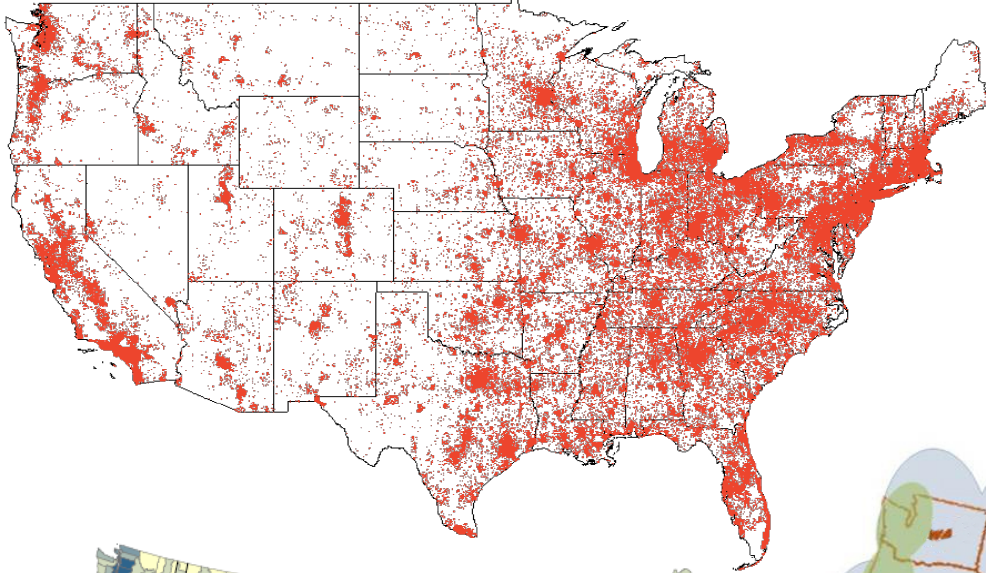

Target VS-1 At Demand

WildBlue Subscriber Distribution

US Population Distribution

**WildBlue1
Anik F2**

Viasat-1