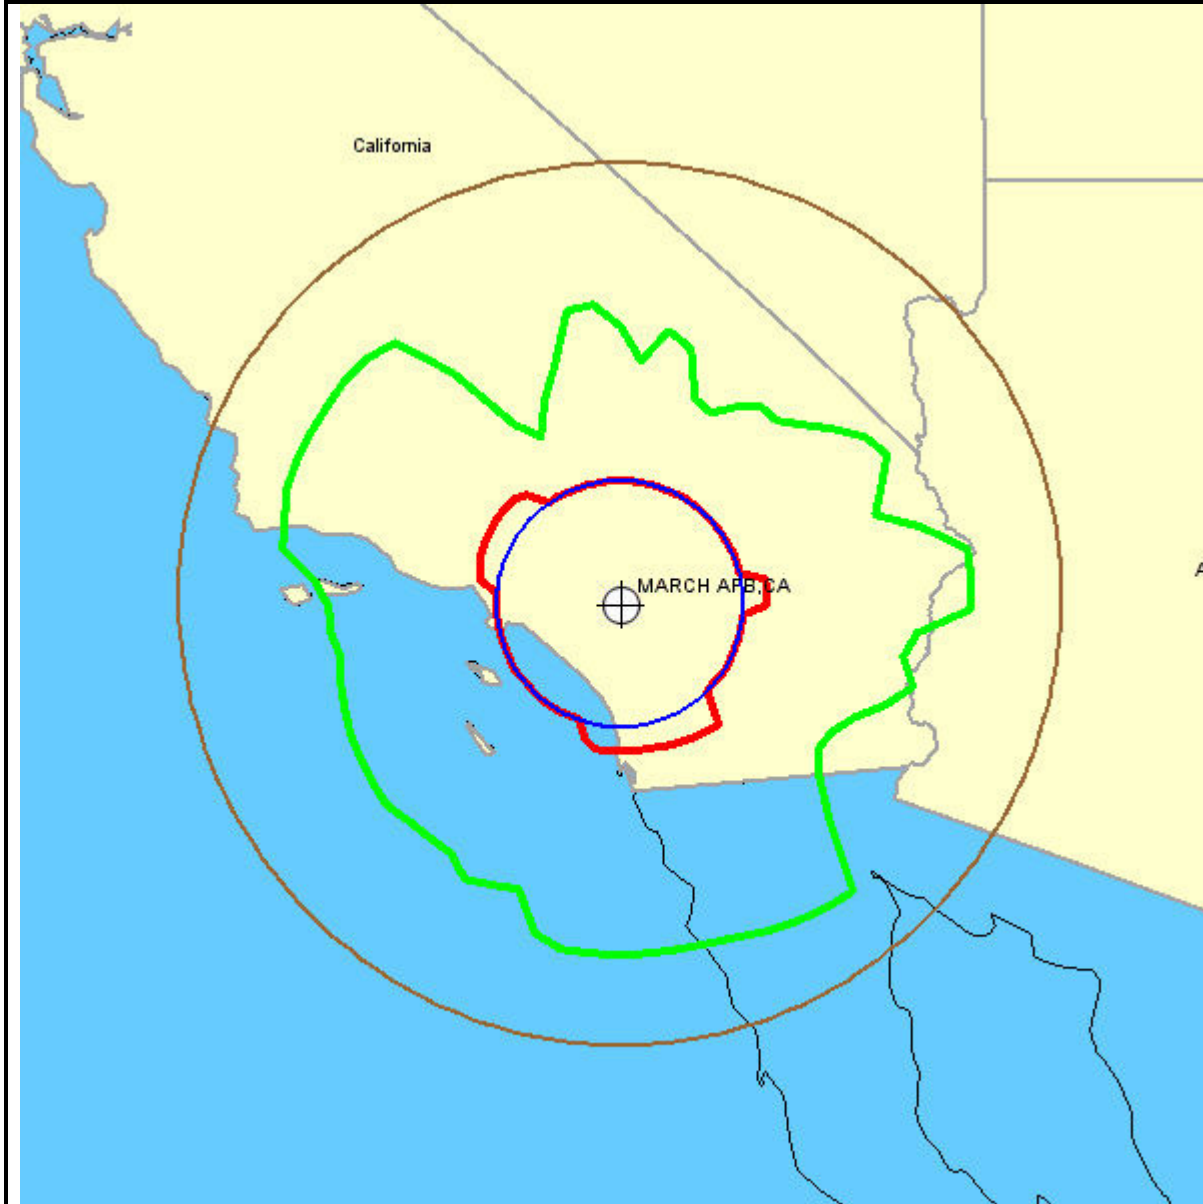

Denali 20020, LLC

Legend:

Scale: 1:6,000,000

Great Circle: 6.1 GHz 

4.0 GHz 

Precipitation Scatter: 6.1 GHz 

4.0 GHz 

Earth Station Site: 

COMSEARCH[®]
19700 Janelia Farm Boulevard
Ashburn, VA 20147