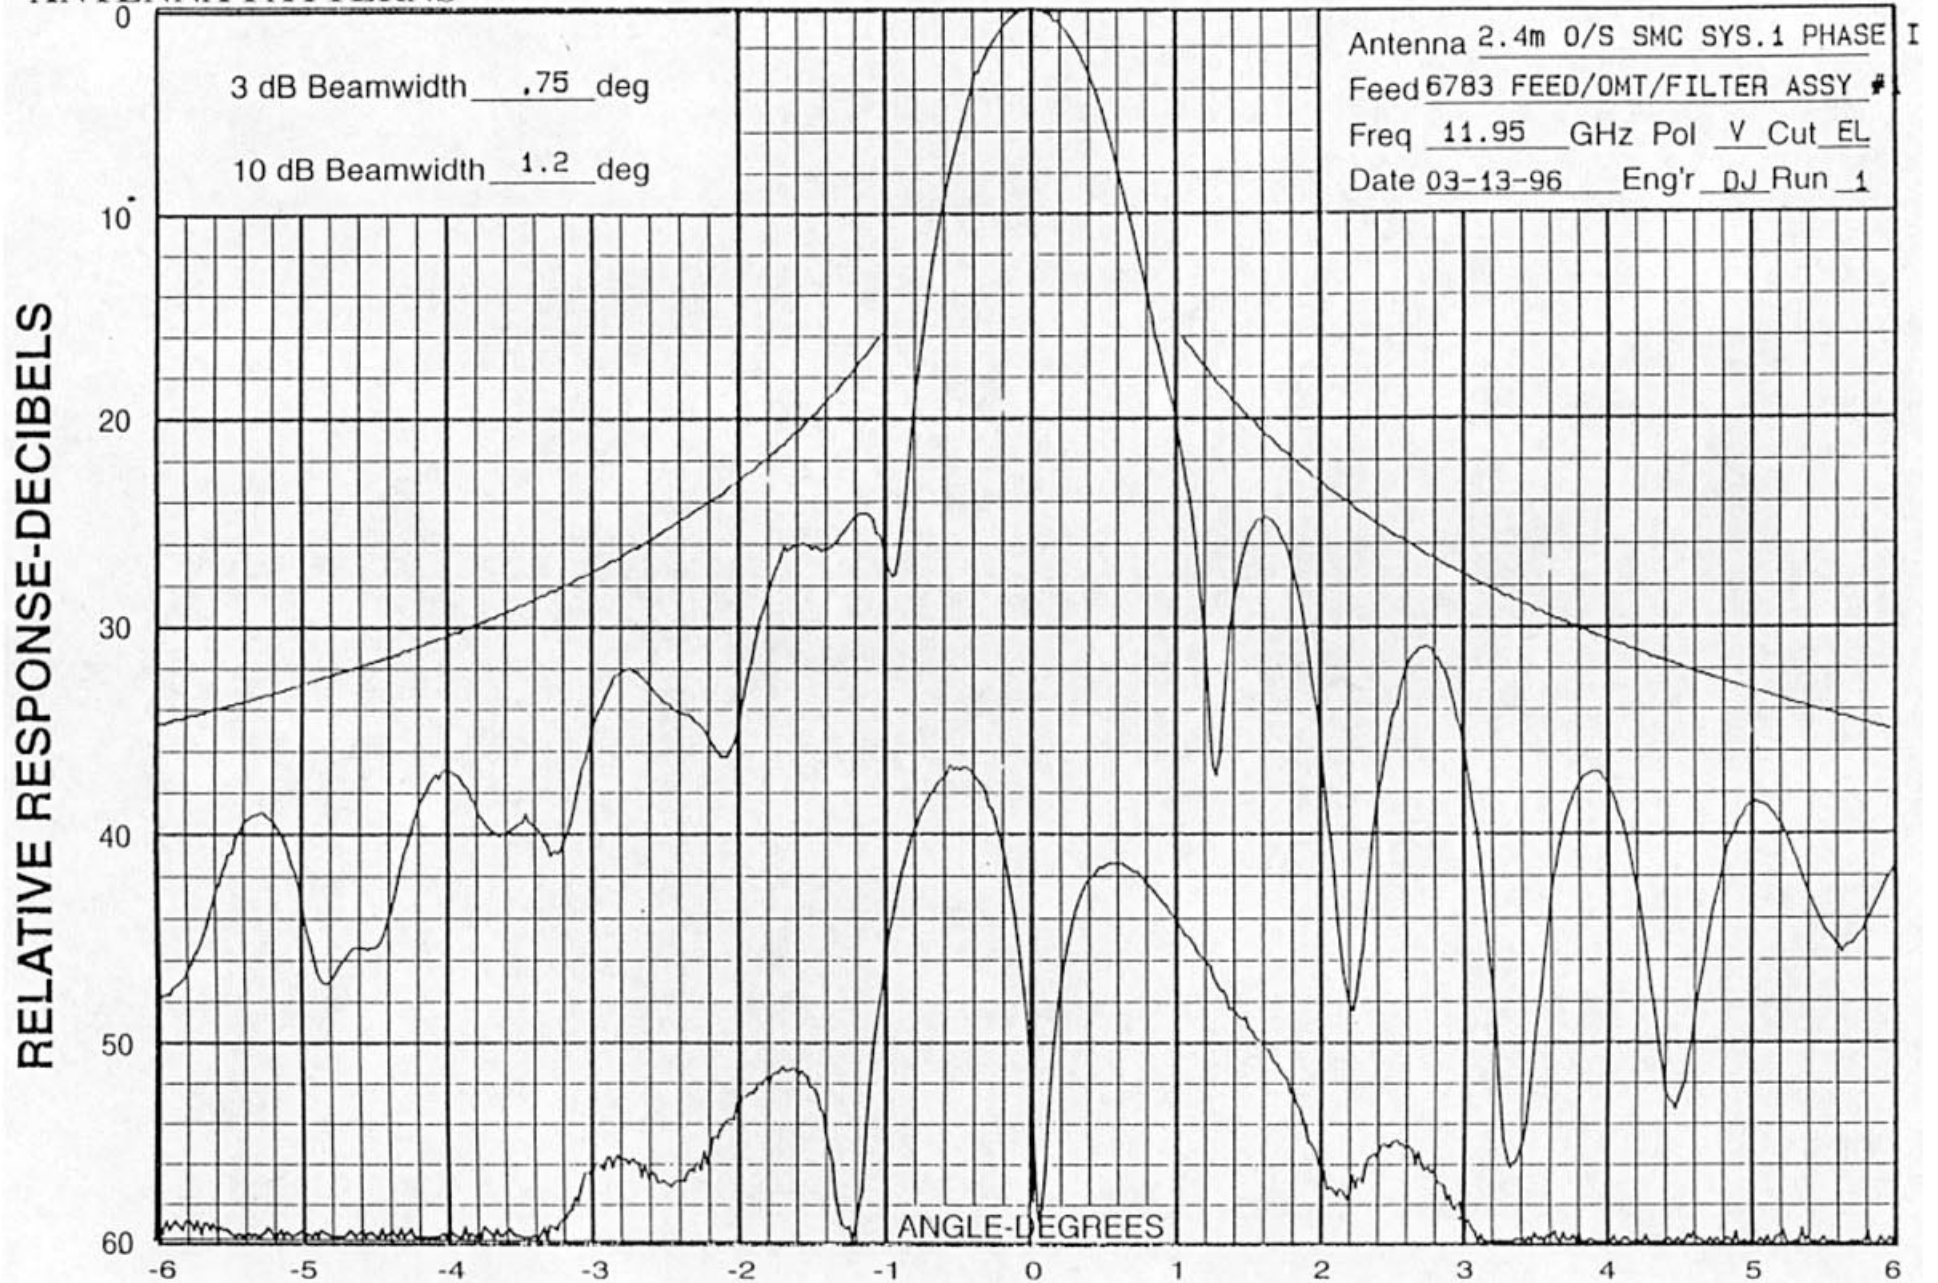

CHANNEL MASTER TYPE 243
2.4M KU-BAND X-POL
ANTENNA PATTERNS

CHANNEL MASTER TYPE 243
2.4M KU-BAND X-POL
ANTENNA PATTERNS

CHANNEL MASTER TYPE 243
2.4M KU-BAND X-POL
ANTENNA PATTERNS

CHANNEL MASTER TYPE 243
2.4M KU-BAND X-POL
ANTENNA PATTERNS