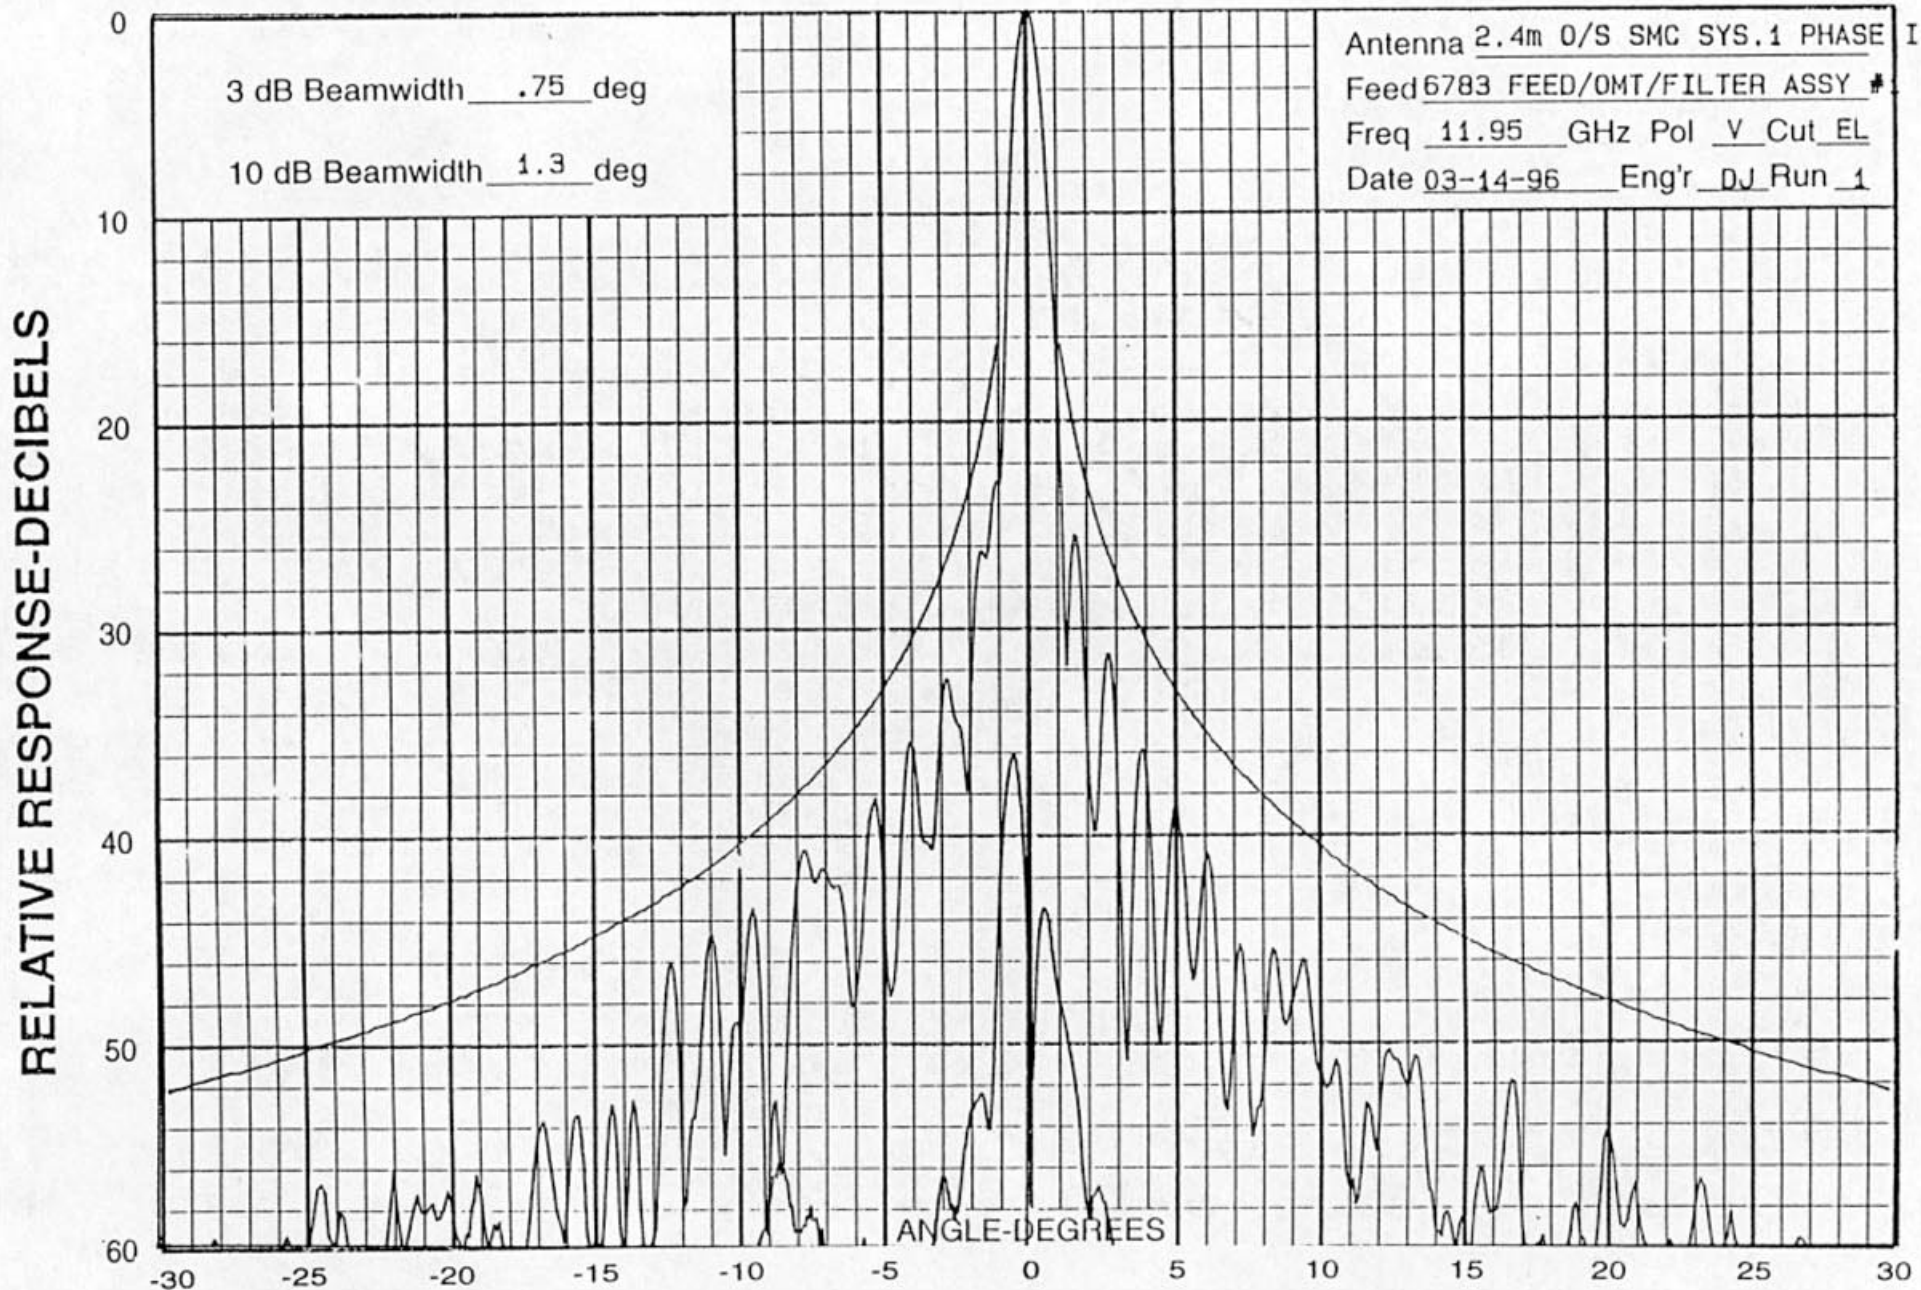

CHANNEL MASTER TYPE 243
2.4M KU-BAND X-POL
ANTENNA PATTERNS

CHANNEL MASTER TYPE 243
2.4M KU-BAND X-POL
ANTENNA PATTERNS

CHANNEL MASTER TYPE 243
2.4M KU-BAND X-POL
ANTENNA PATTERNS

CHANNEL MASTER TYPE 243
2.4M KU-BAND X-POL
ANTENNA PATTERNS