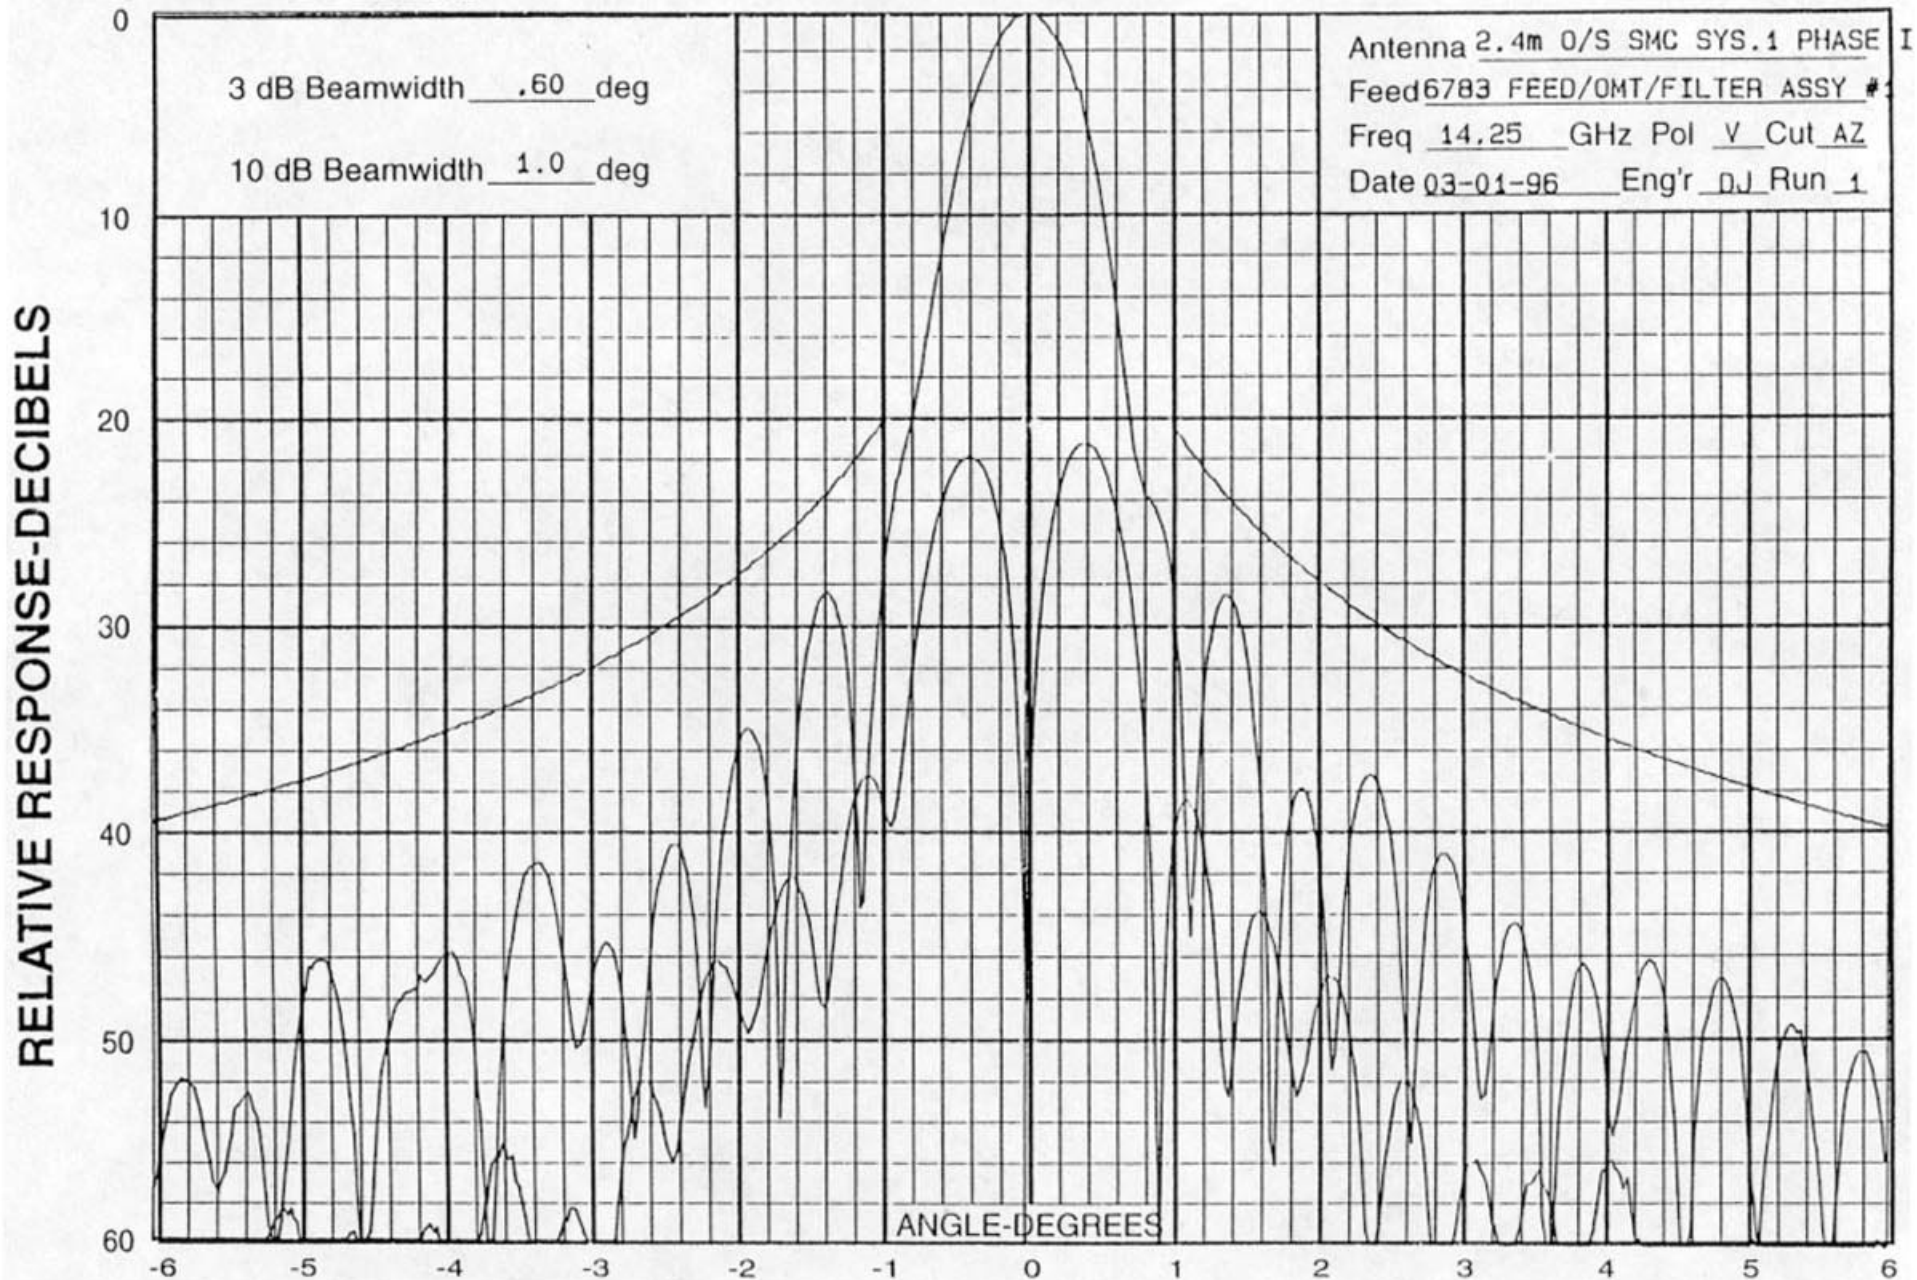

CHANNEL MASTER TYPE 243
2.4M KU-BAND X-POL
ANTENNA PATTERNS

CHANNEL MASTER TYPE 243
2.4M KU-BAND X-POL
ANTENNA PATTERNS

CHANNEL MASTER TYPE 243
2.4M KU-BAND X-POL
ANTENNA PATTERNS

CHANNEL MASTER TYPE 243
2.4M KU-BAND X-POL
ANTENNA PATTERNS