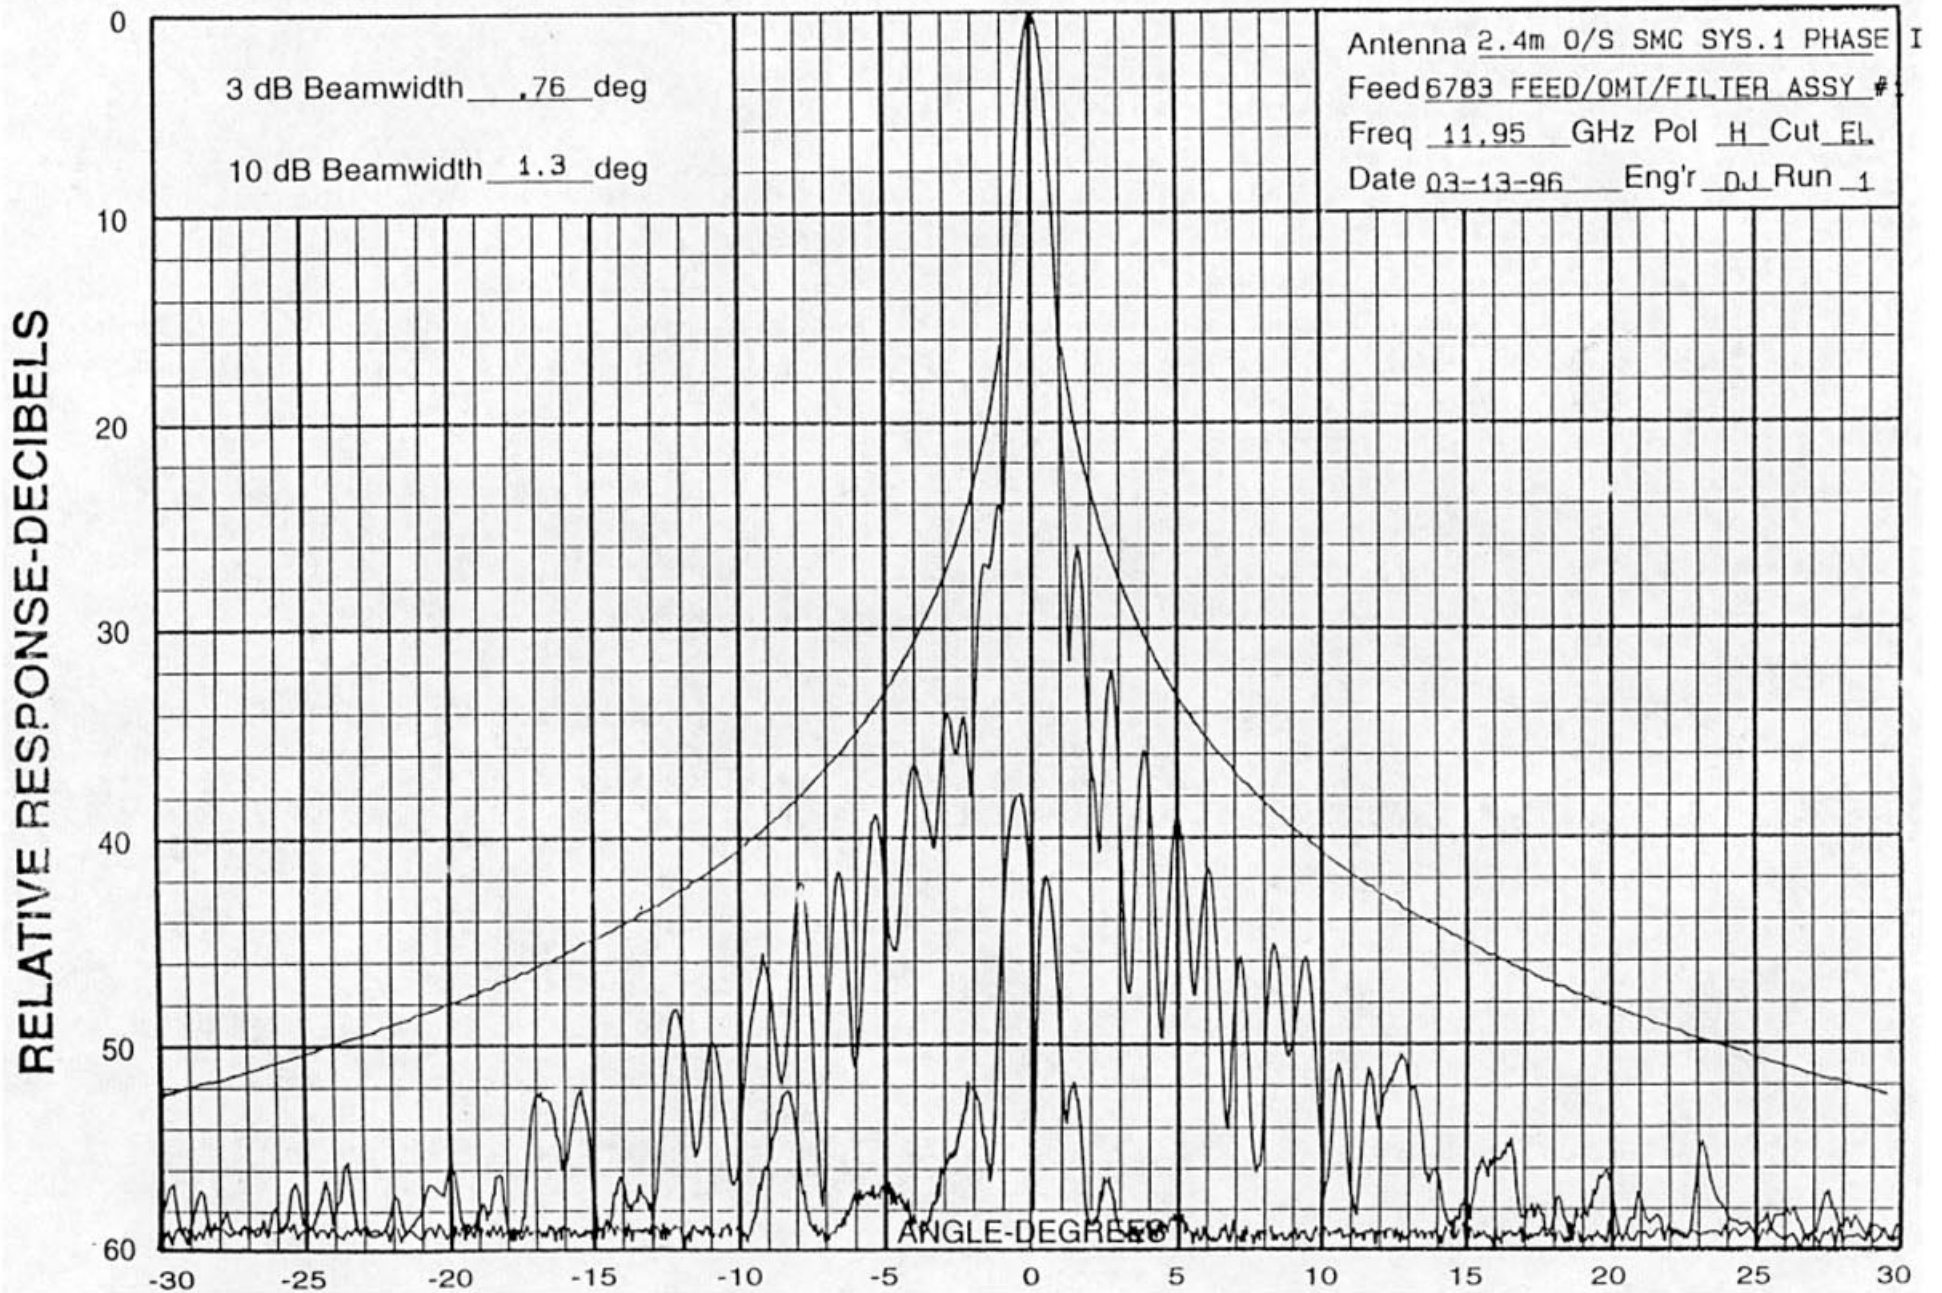

CHANNEL MASTER TYPE 243
2.4M KU-BAND X-POL
ANTENNA PATTERNS

CHANNEL MASTER TYPE 243
2.4M KU-BAND X-POL
ANTENNA PATTERNS

CHANNEL MASTER TYPE 243
2.4M KU-BAND X-POL
ANTENNA PATTERNS

CHANNEL MASTER TYPE 243
2.4M KU-BAND X-POL
ANTENNA PATTERNS