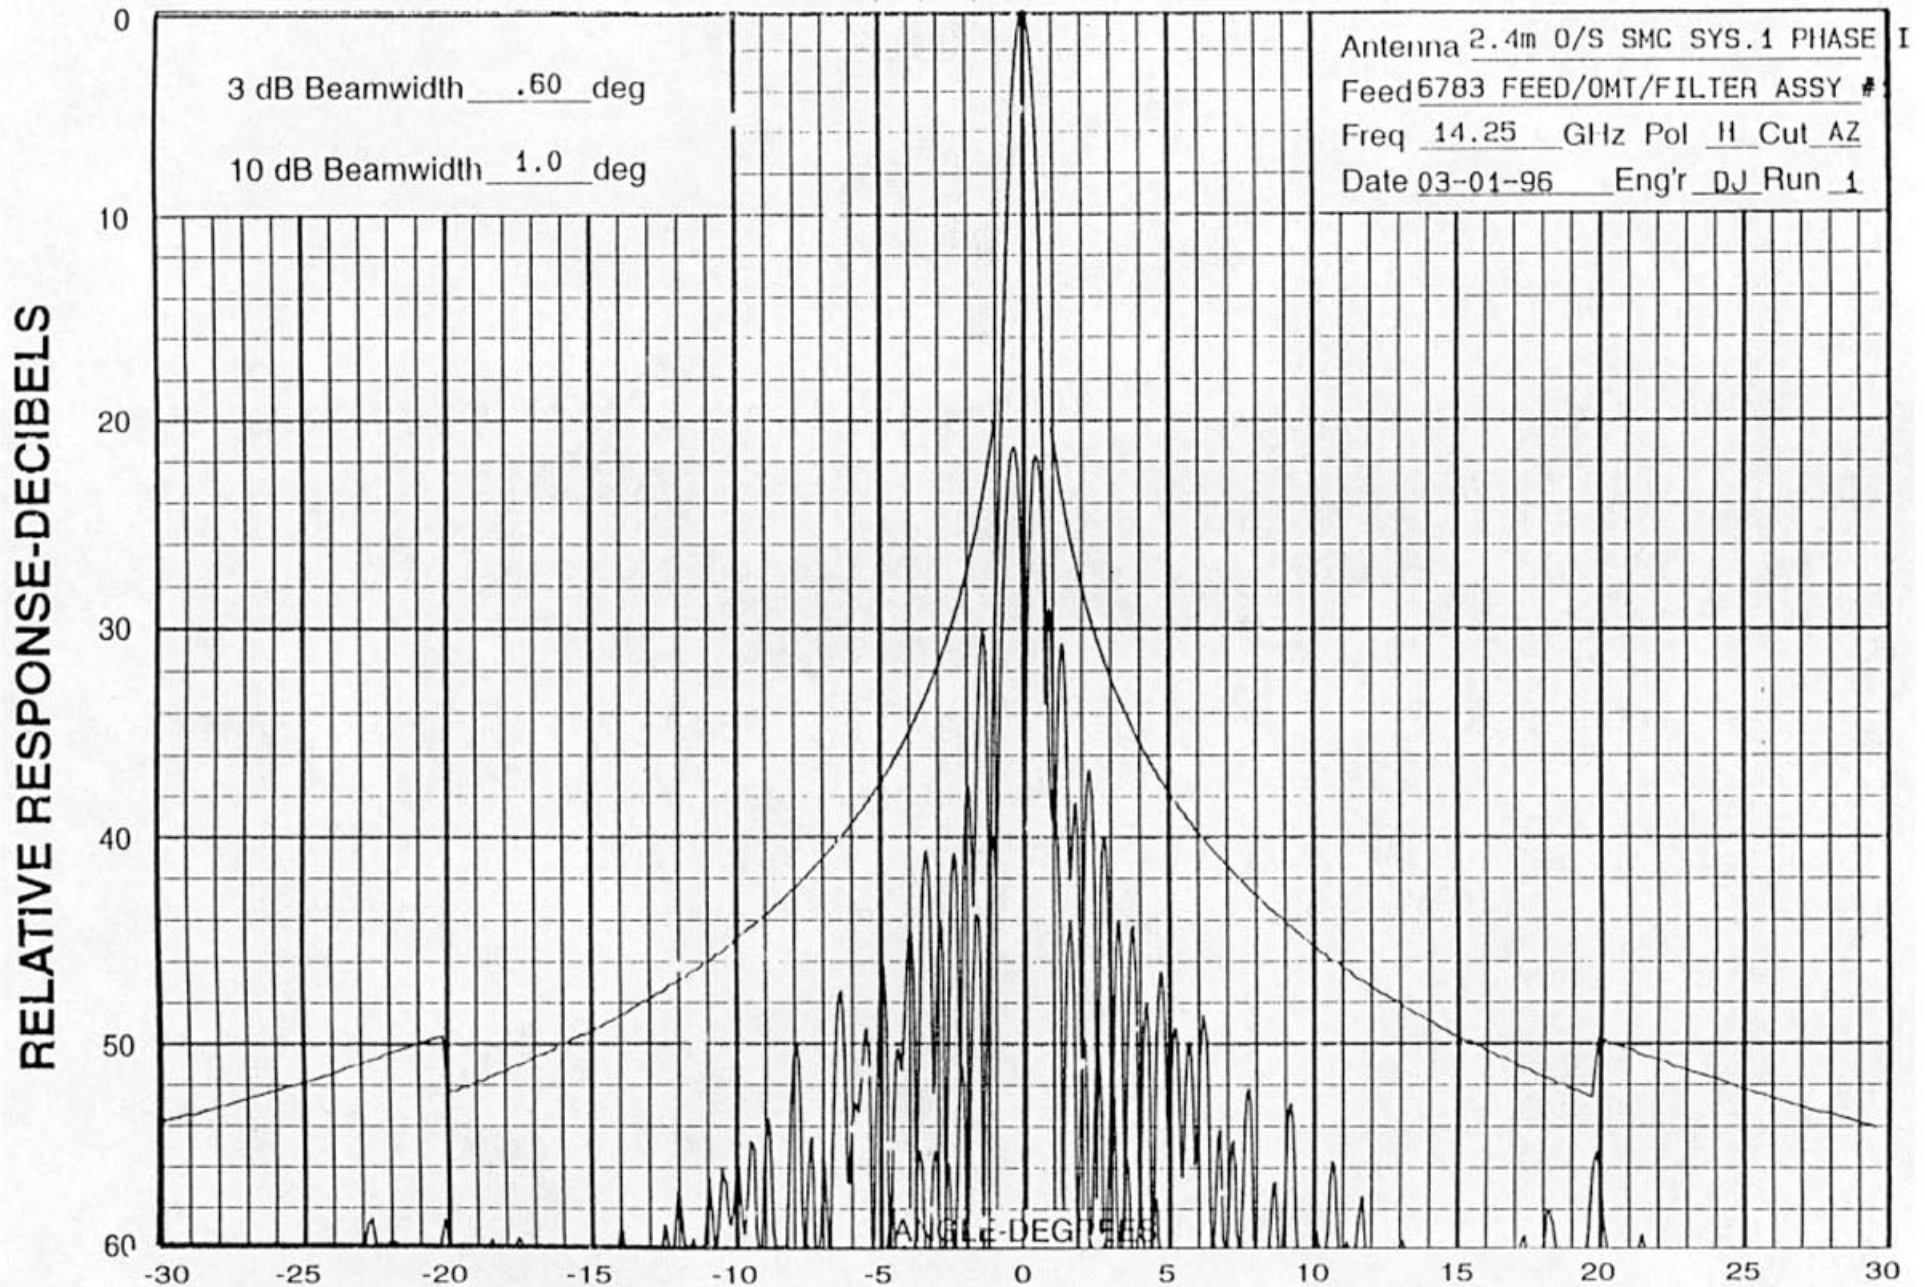

CHANNEL MASTER TYPE 243
2.4M KU-BAND X-POL
ANTENNA PATTERNS

CHANNEL MASTER TYPE 243
2.4M KU-BAND X-POL
ANTENNA PATTERNS

CHANNEL MASTER TYPE 243
2.4M KU-BAND X-POL
ANTENNA PATTERNS

CHANNEL MASTER TYPE 243
2.4M KU-BAND X-POL
ANTENNA PATTERNS