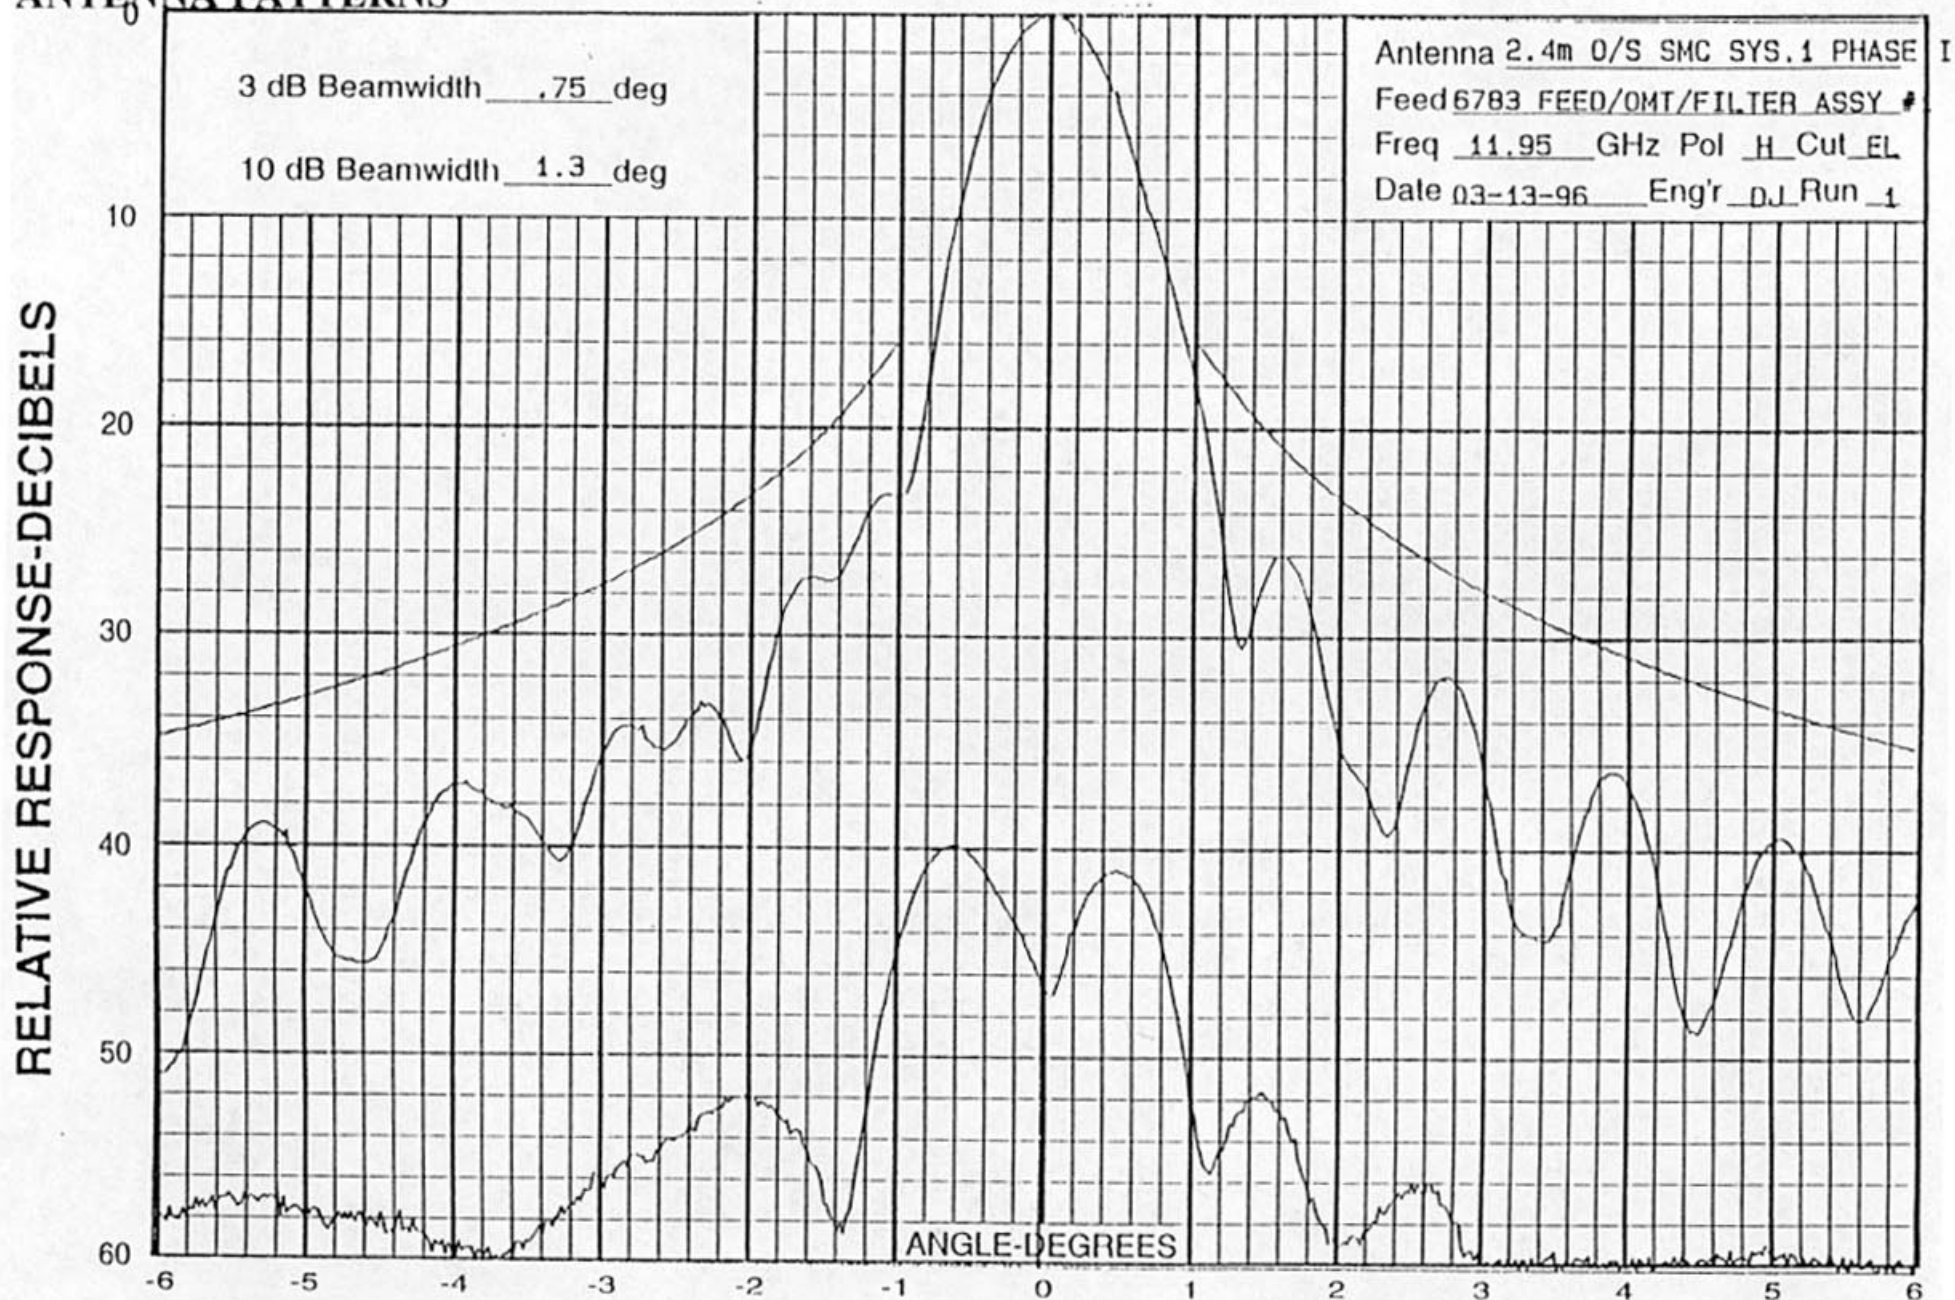

CHANNEL MASTER TYPE 243
2.4M KU-BAND X-POL
ANTENNA PATTERNS

CHANNEL MASTER TYPE 243
2.4M KU-BAND X-POL
ANTENNA PATTERNS

CHANNEL MASTER TYPE 243
2.4M KU-BAND X-POL
ANTENNA PATTERNS

CHANNEL MASTER TYPE 243
2.4M KU-BAND X-POL
ANTENNA PATTERNS