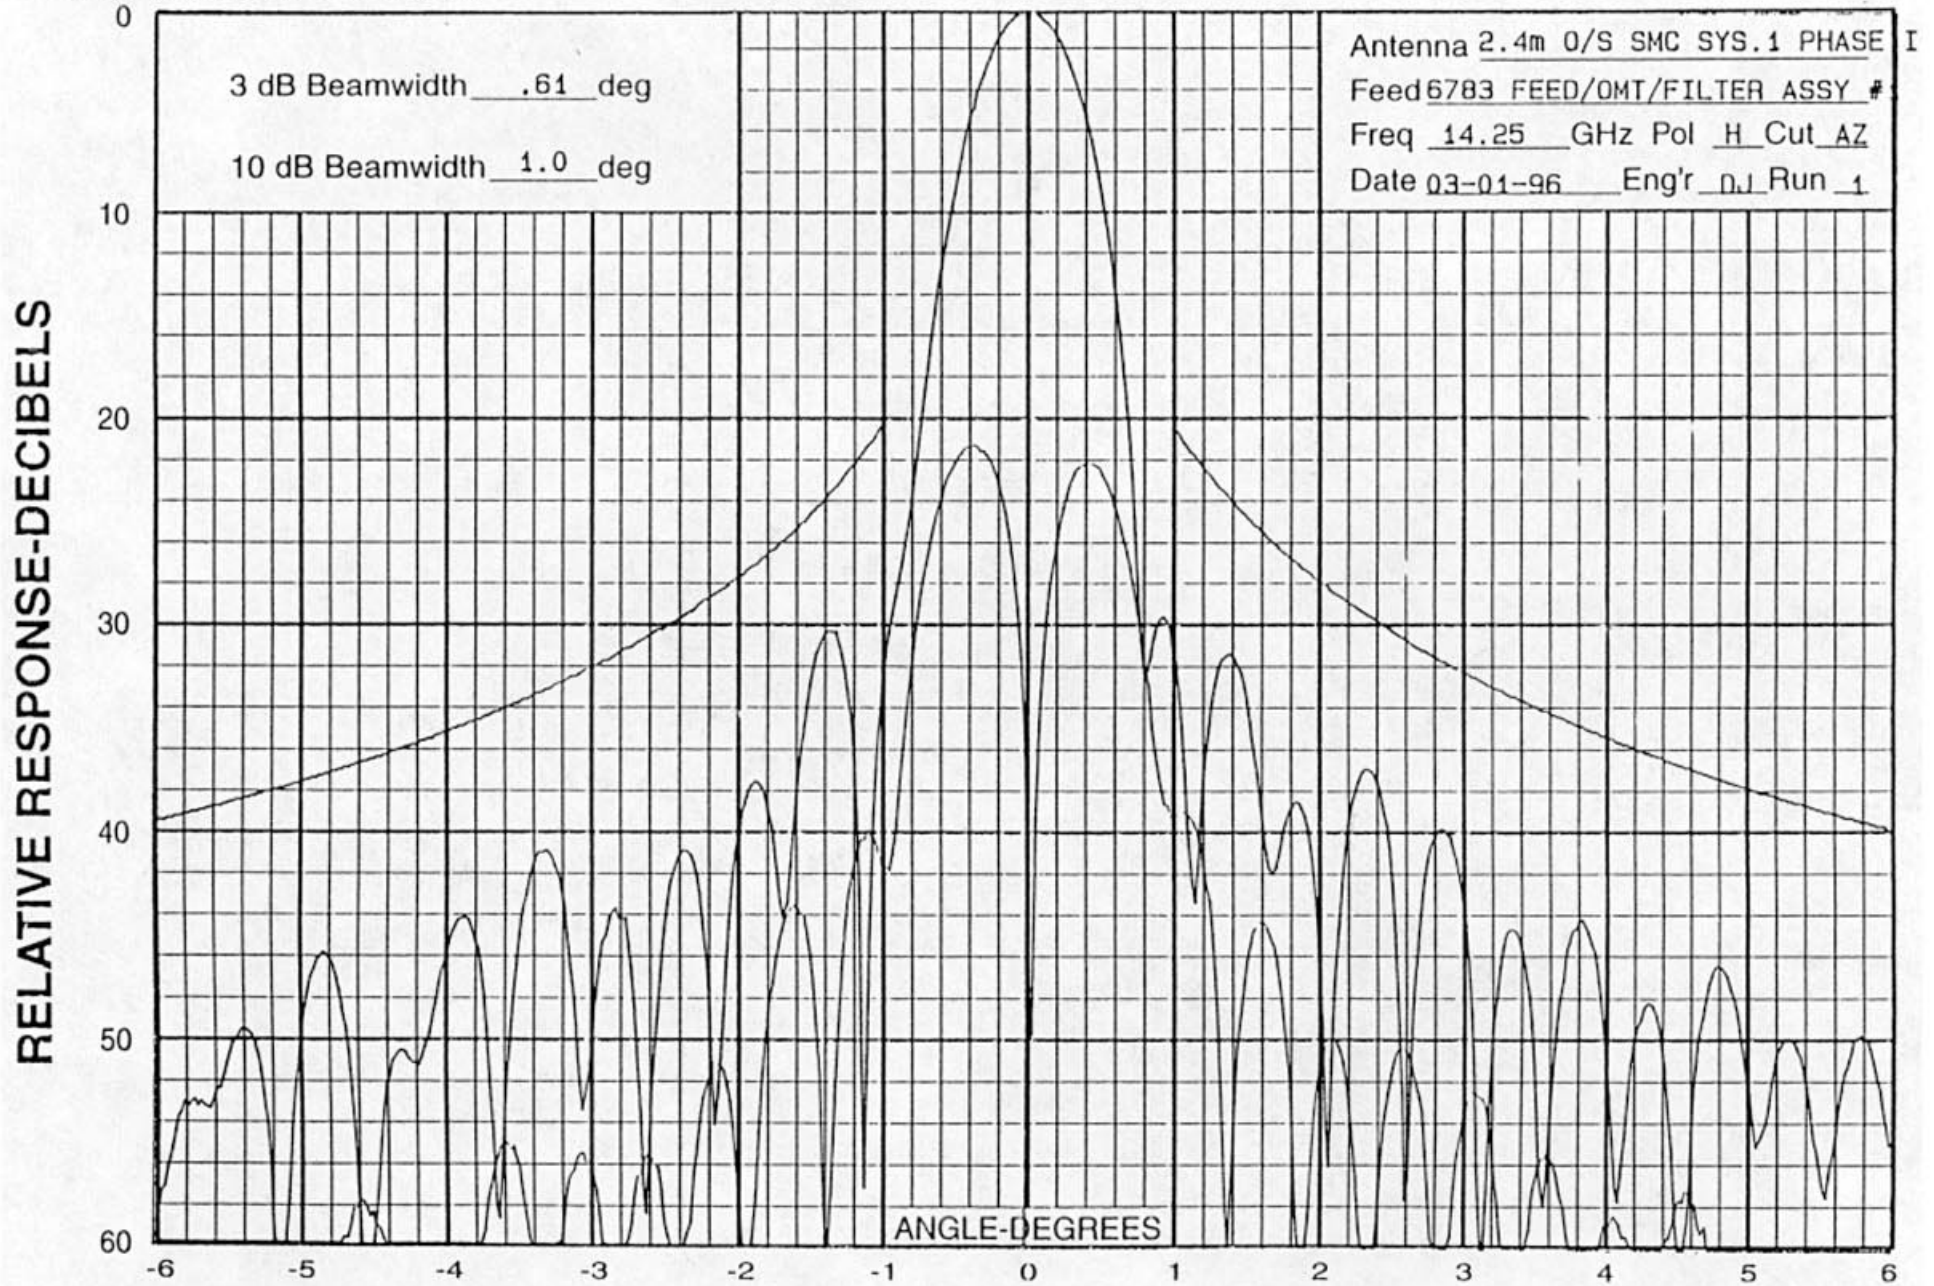

CHANNEL MASTER TYPE 243
2.4M KU-BAND X-POL
ANTENNA PATTERNS

CHANNEL MASTER TYPE 243
2.4M KU-BAND X-POL
ANTENNA PATTERNS

CHANNEL MASTER TYPE 243
2.4M KU-BAND X-POL
ANTENNA PATTERNS

CHANNEL MASTER TYPE 243
2.4M KU-BAND X-POL
ANTENNA PATTERNS