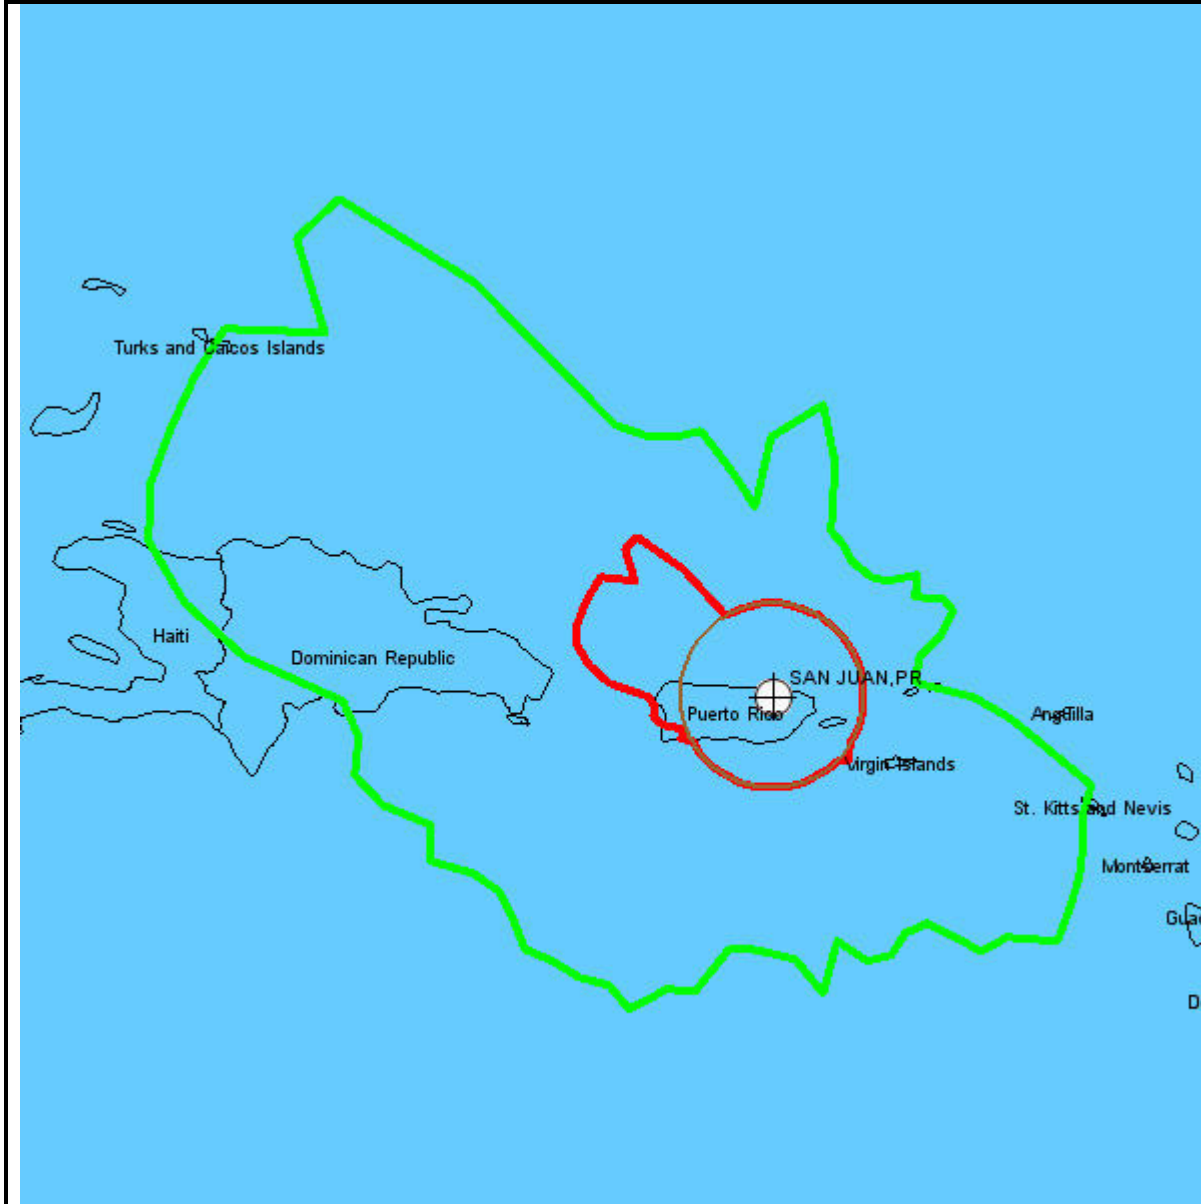

Global Crossing Americas Solutions, Inc

Legend:

Scale: 1:8,000,000

Great Circle: 6.1 GHz 

4.0 GHz 

Precipitation Scatter: 6.1 GHz 

4.0 GHz 

Earth Station Site: 

COMSEARCH[®]
19700 Janelia Farm Boulevard
Ashburn, VA 20147