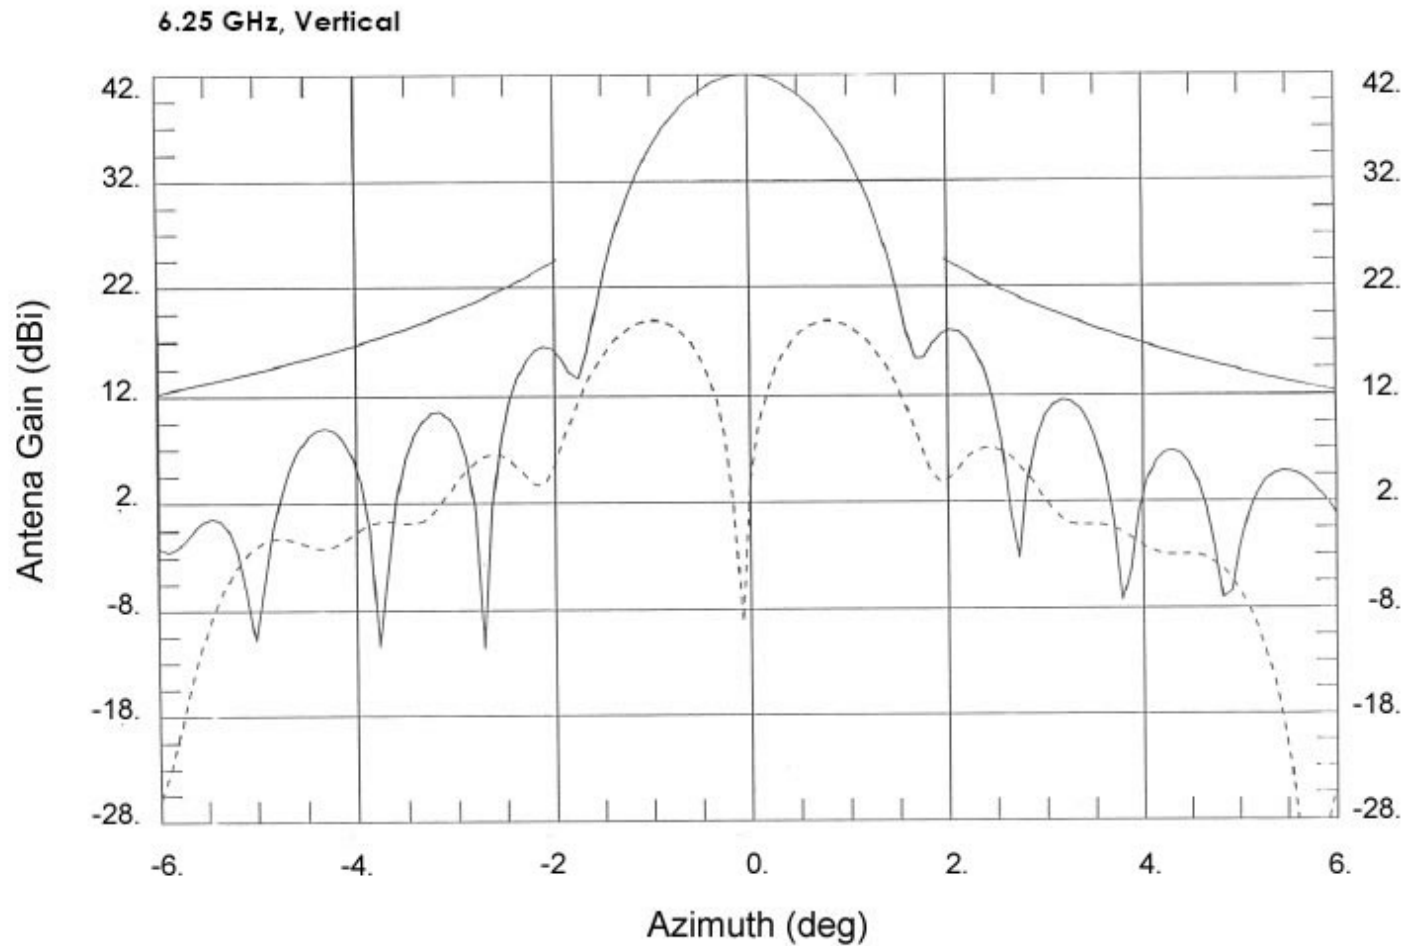

Type 243 2.4m C-Band X-Pol

One Company. A World of Solutions.