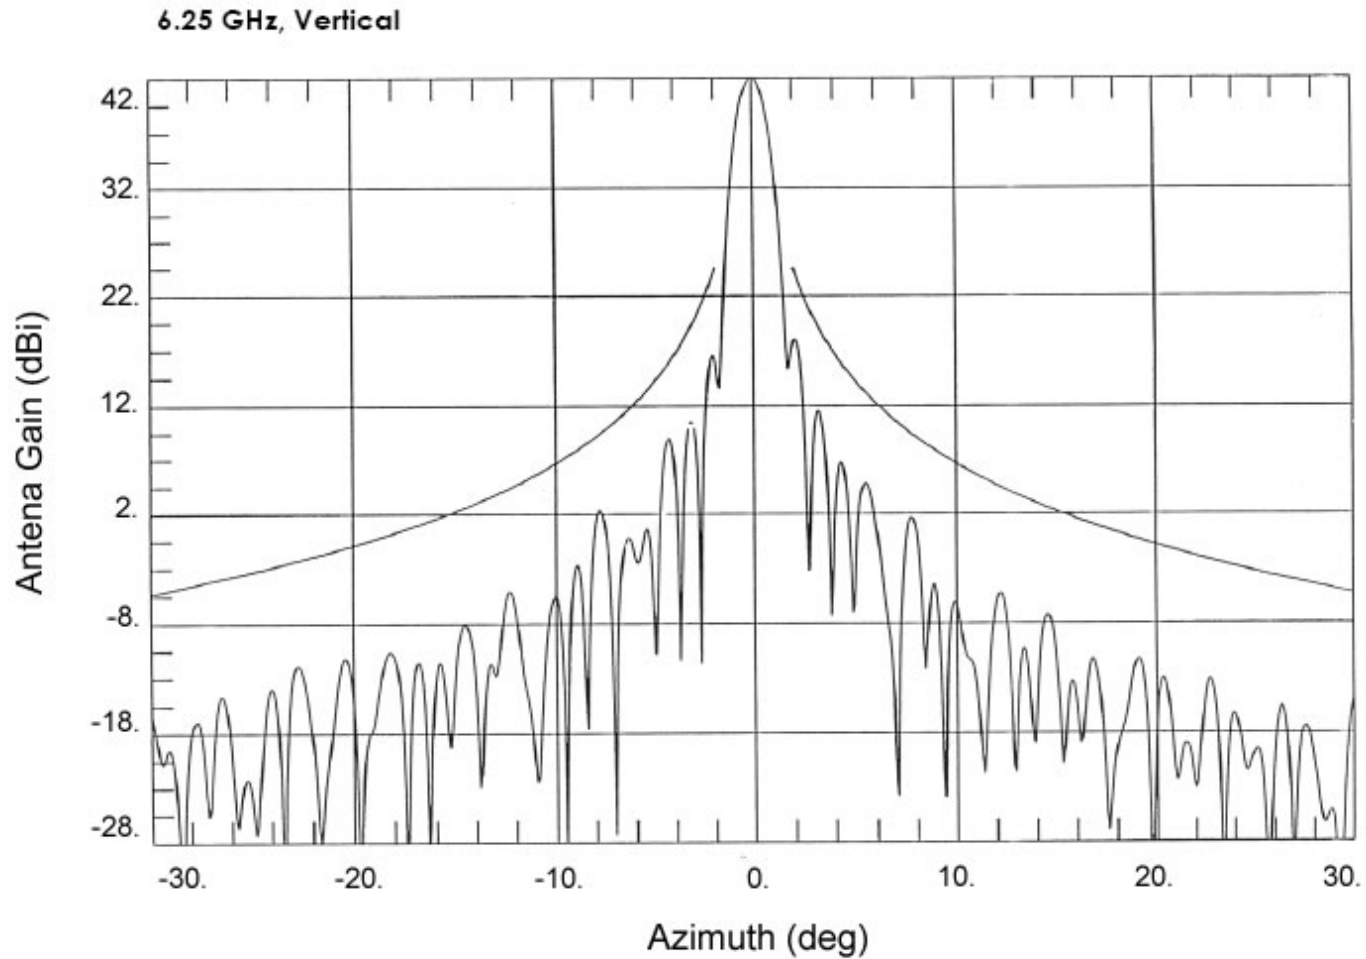

Type 243 2.4m C-Band X-Pol

One Company. A World of Solutions.