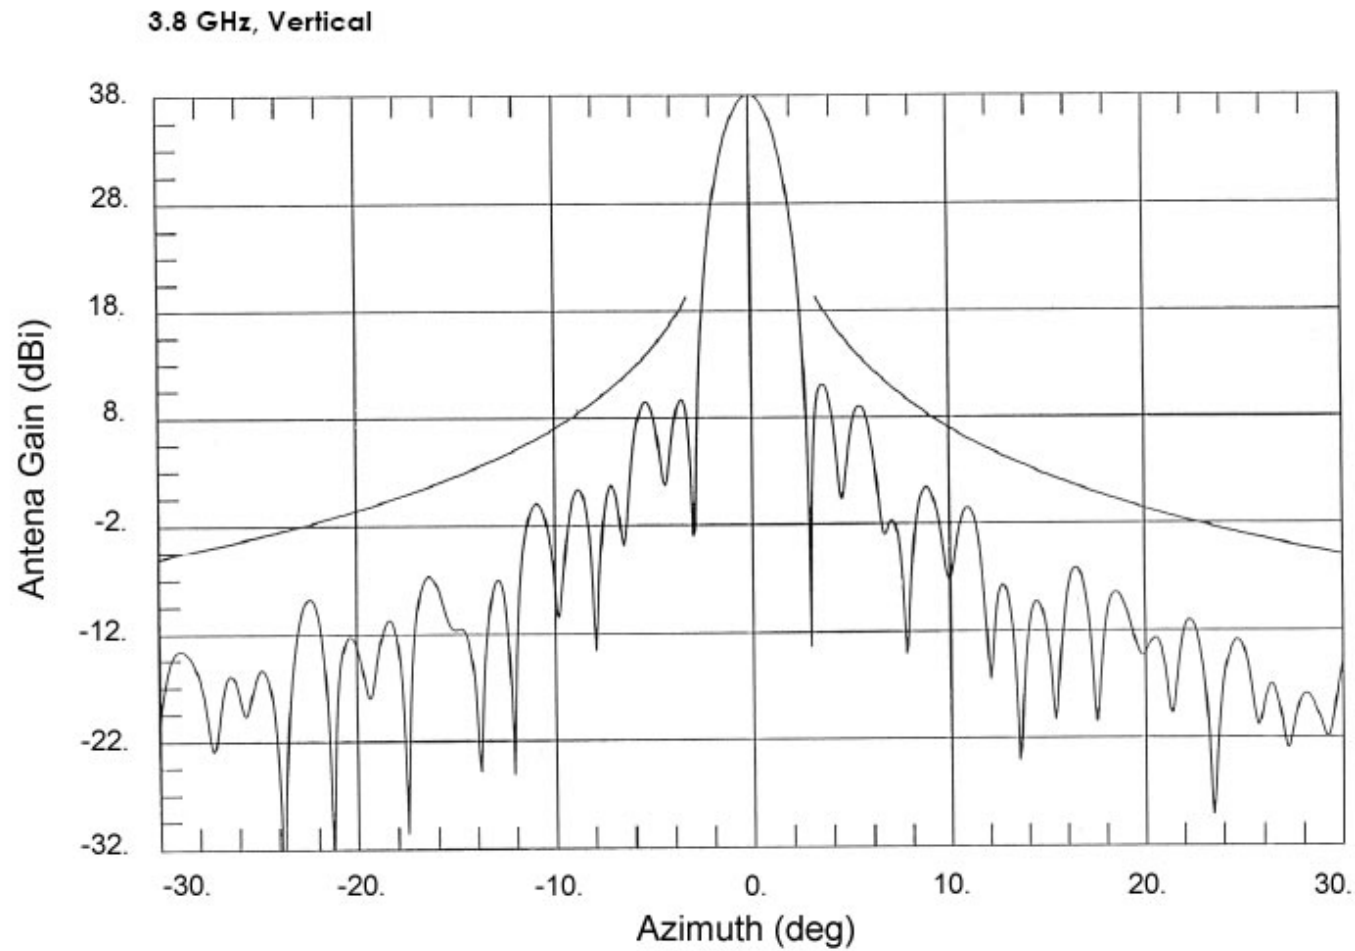

Type 243 2.4m C-Band X-Pol

One Company. A World of Solutions.