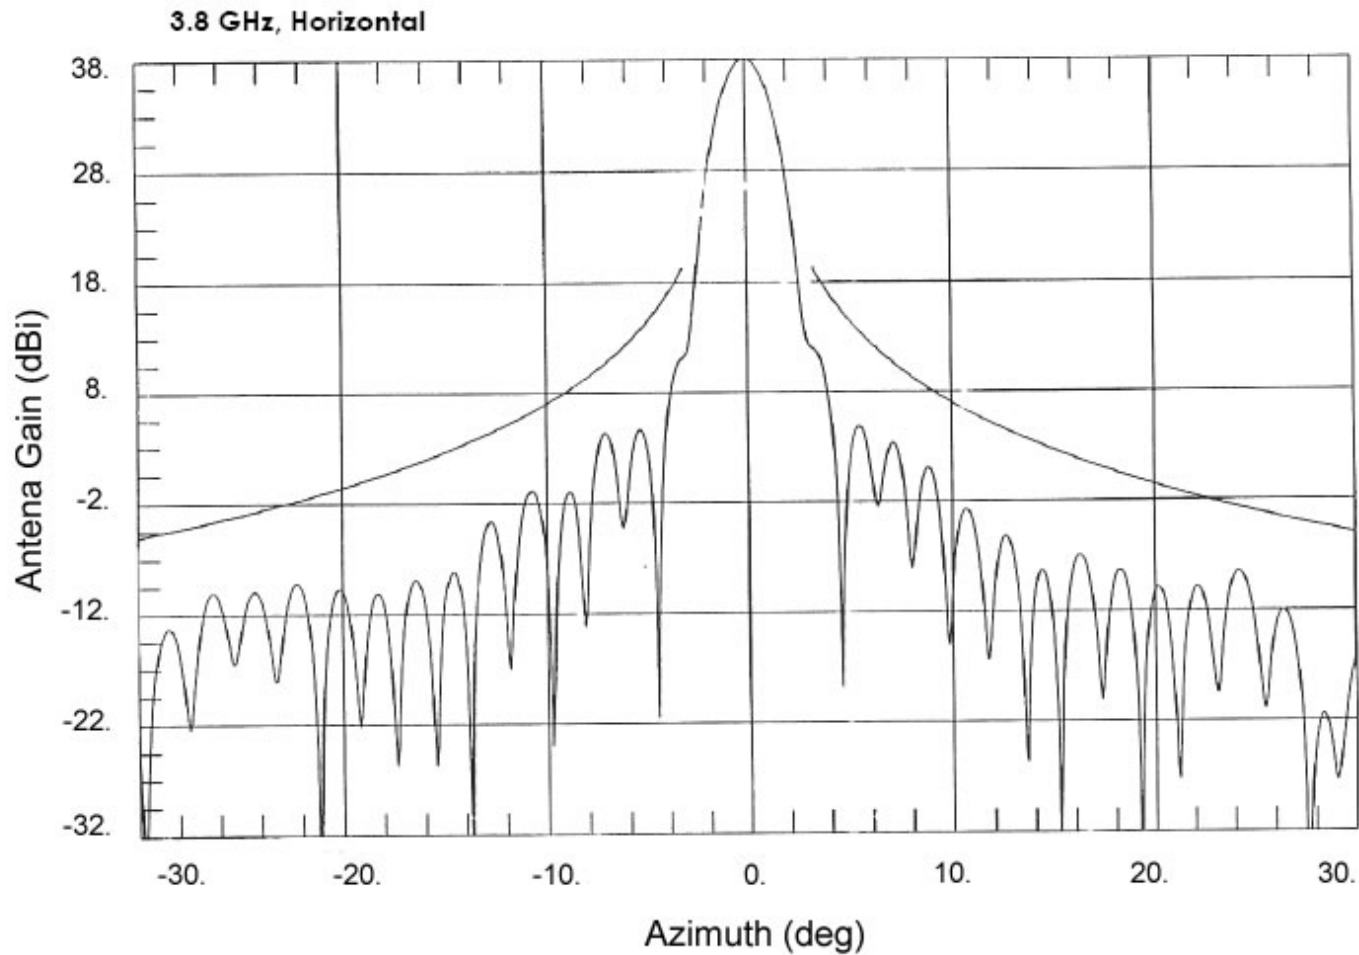

Type 243 2.4m C-Band X-Pol

One Company. A World of Solutions.