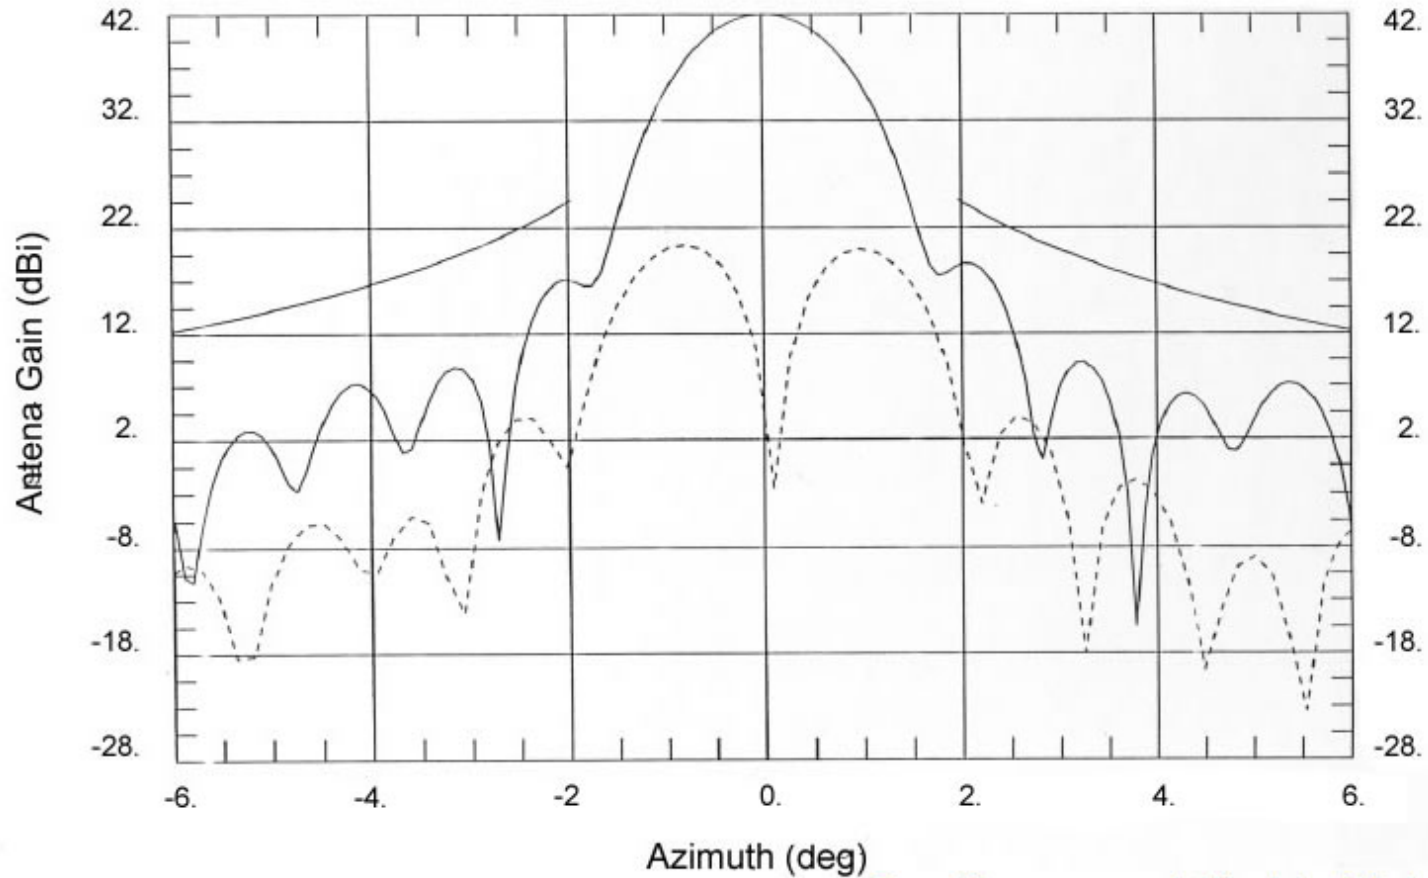

Type 243 2.4m C-Band X-Pol

One Company. A World of Solutions.