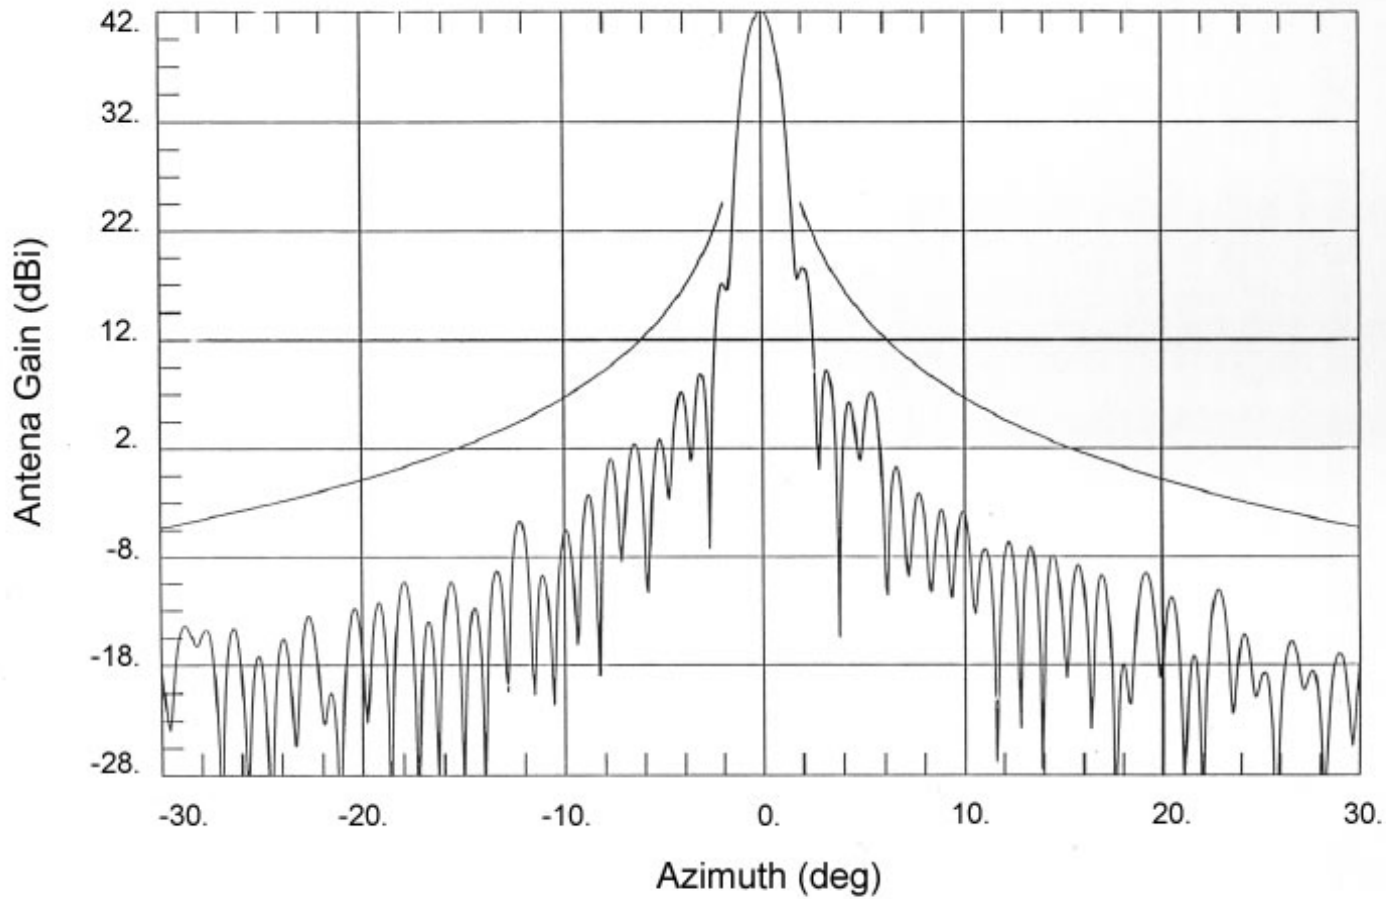

# Type 243 2.4m C-Band X-Pol

6.25 GHz, Horizontal

One Company. A World of Solutions.