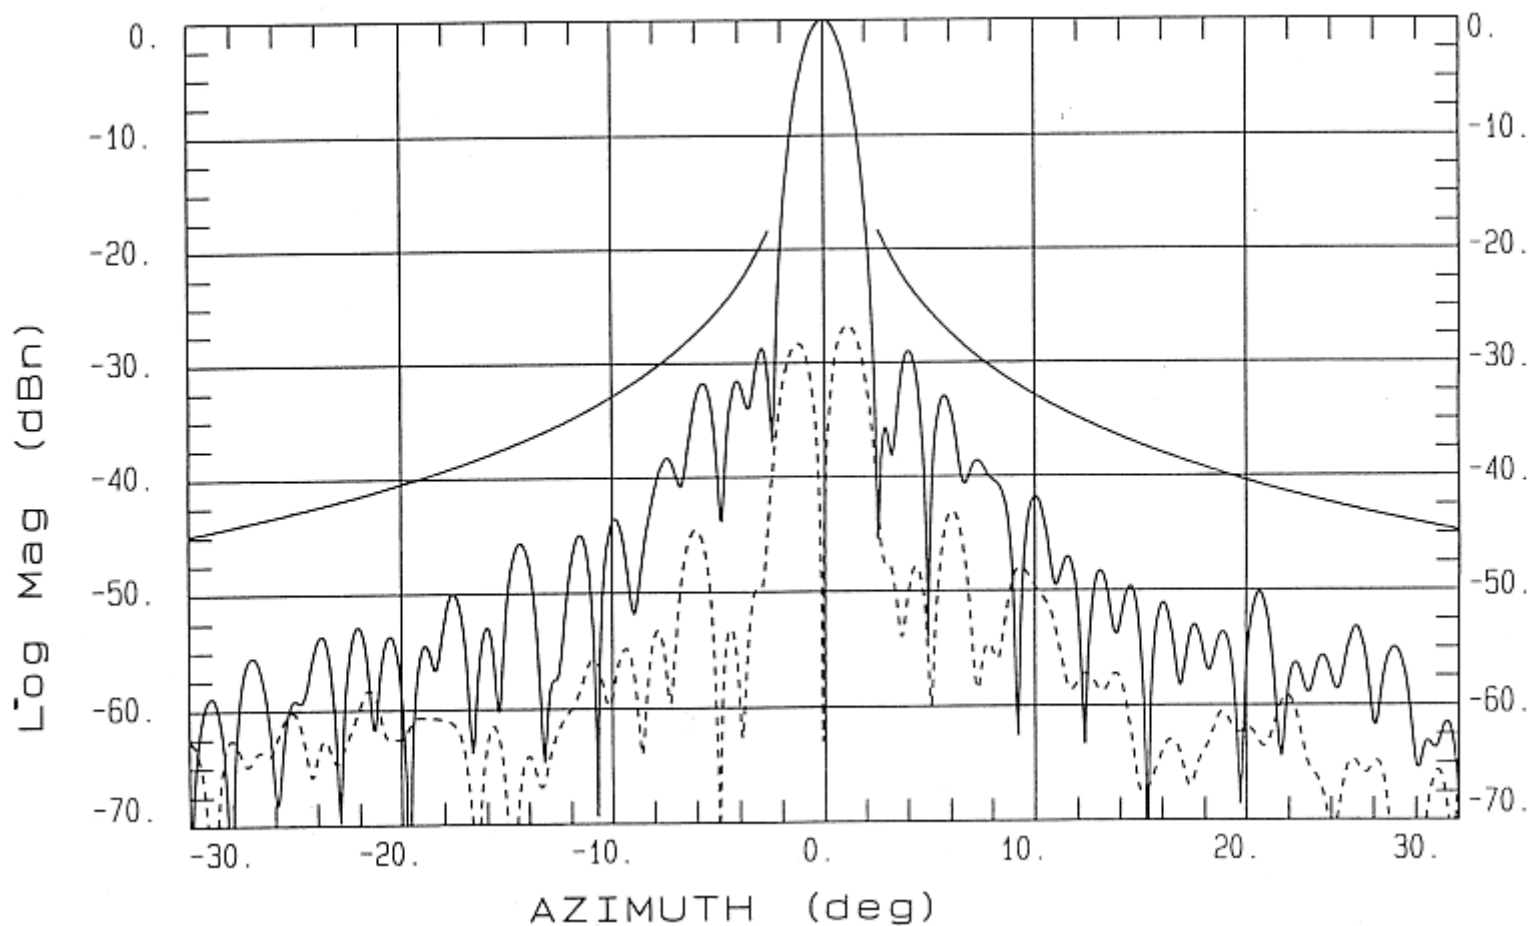

14.25 GHz, Horizontal

One Company. A World of Solutions.

Type 960 96cm Ku-Band Antenna Patterns

14.25 GHz, Horizontal

One Company. A World of Solutions.

Type 960 96cm Ku-Band Antenna Patterns

11.95 GHz, Vertical