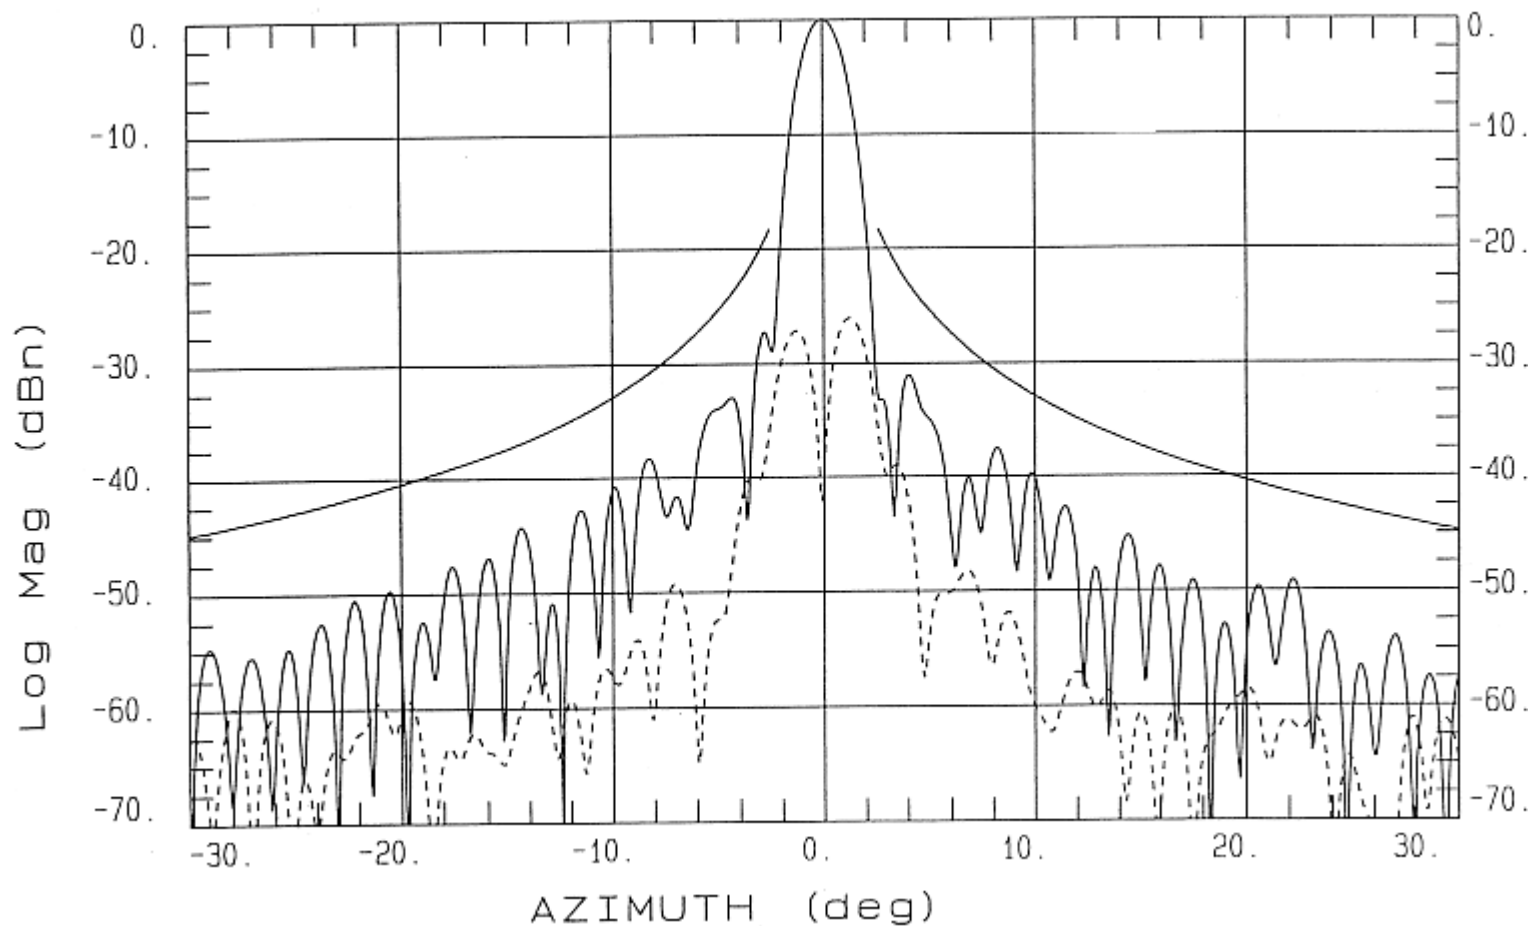

One Company. A World of Solutions.

Type 960 96cm Ku-Band Antenna Patterns

11.95 GHz, Vertical

Type 960 96cm Ku-Band Antenna Patterns

11.95 GHz, Horizontal

Type 960 96cm Ku-Band Antenna Patterns

11.95 GHz, Horizontal