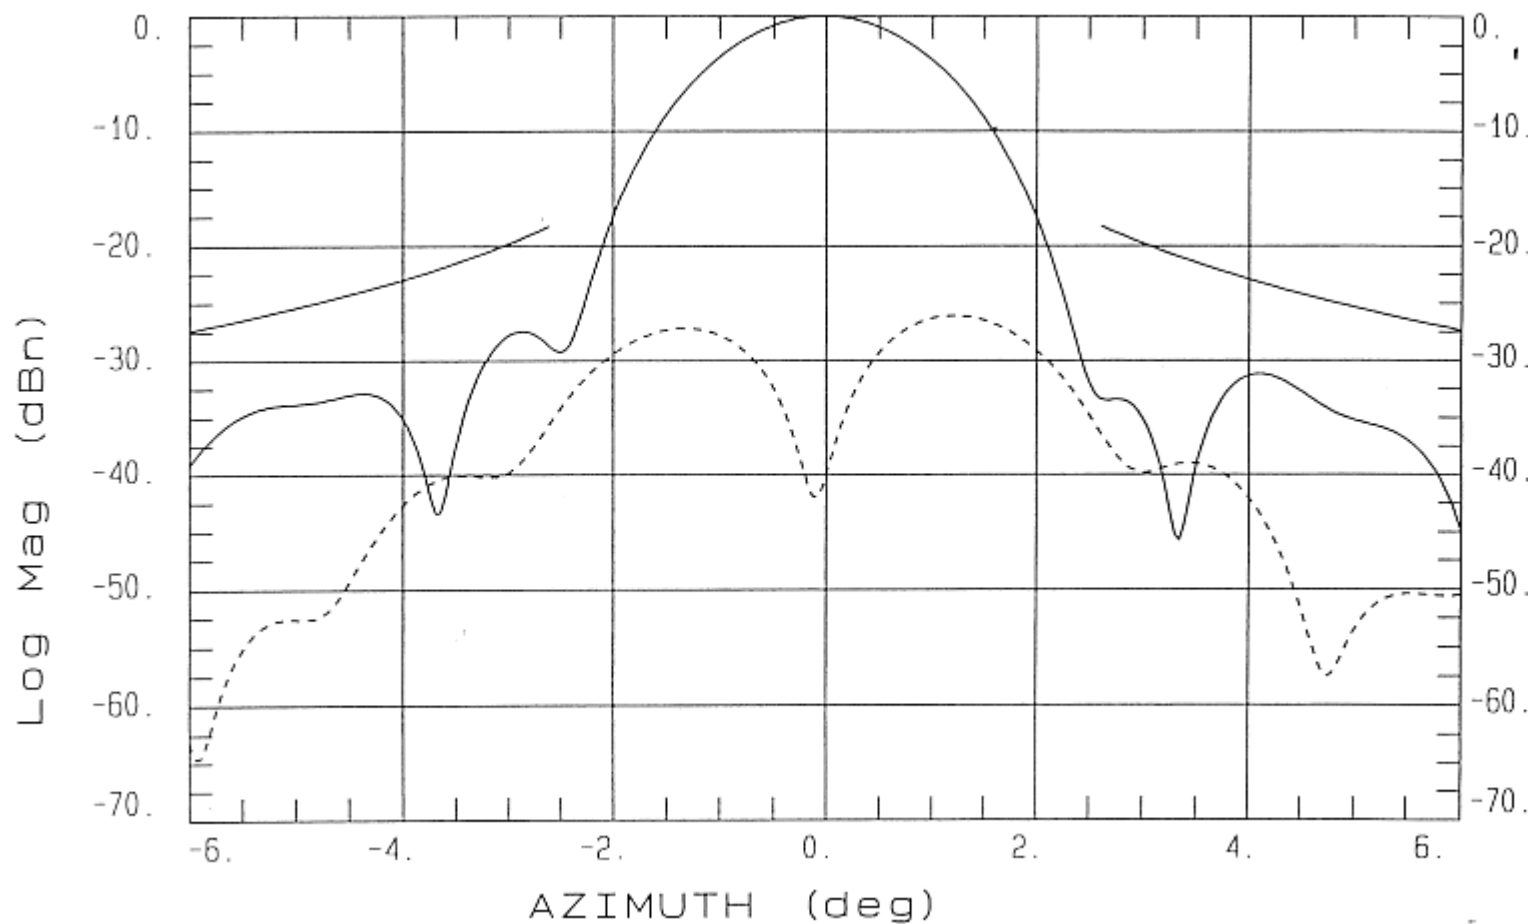

One Company. A World of Solutions.

Type 960 96cm Ku-Band Antenna Patterns

11.95 GHz, Vertical

Type 960 96cm Ku-Band Antenna Patterns

11.95 GHz, Horizontal

Type 960 96cm Ku-Band Antenna Patterns

11.95 GHz, Horizontal