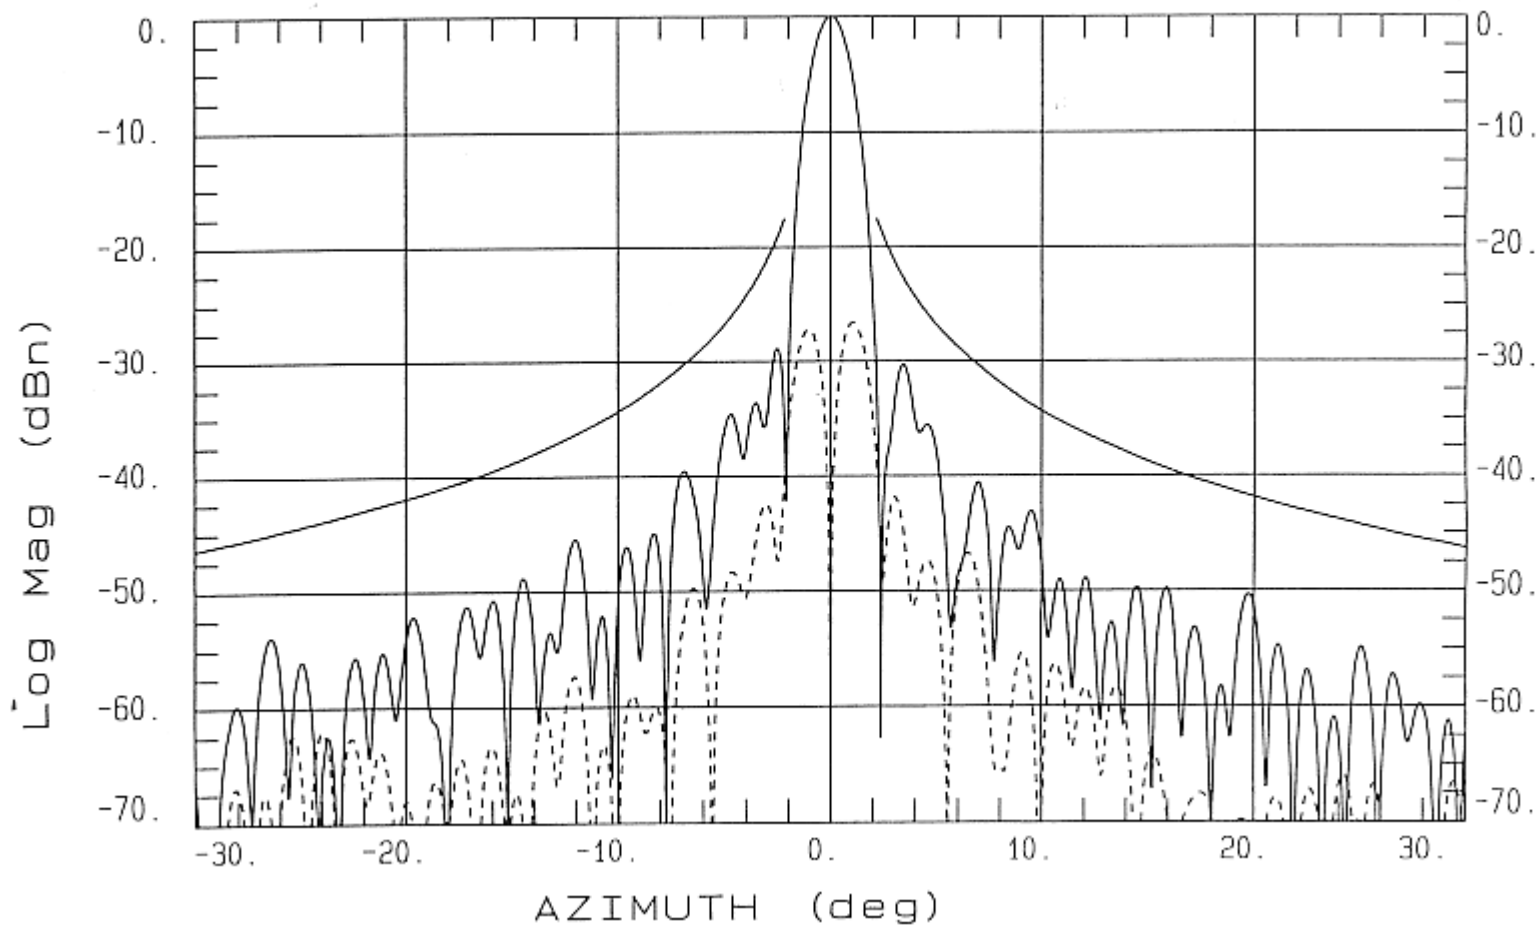

Type 960 96cm Ku-Band Antenna Patterns

14.25 GHz, Horizontal

One Company. A World of Solutions.