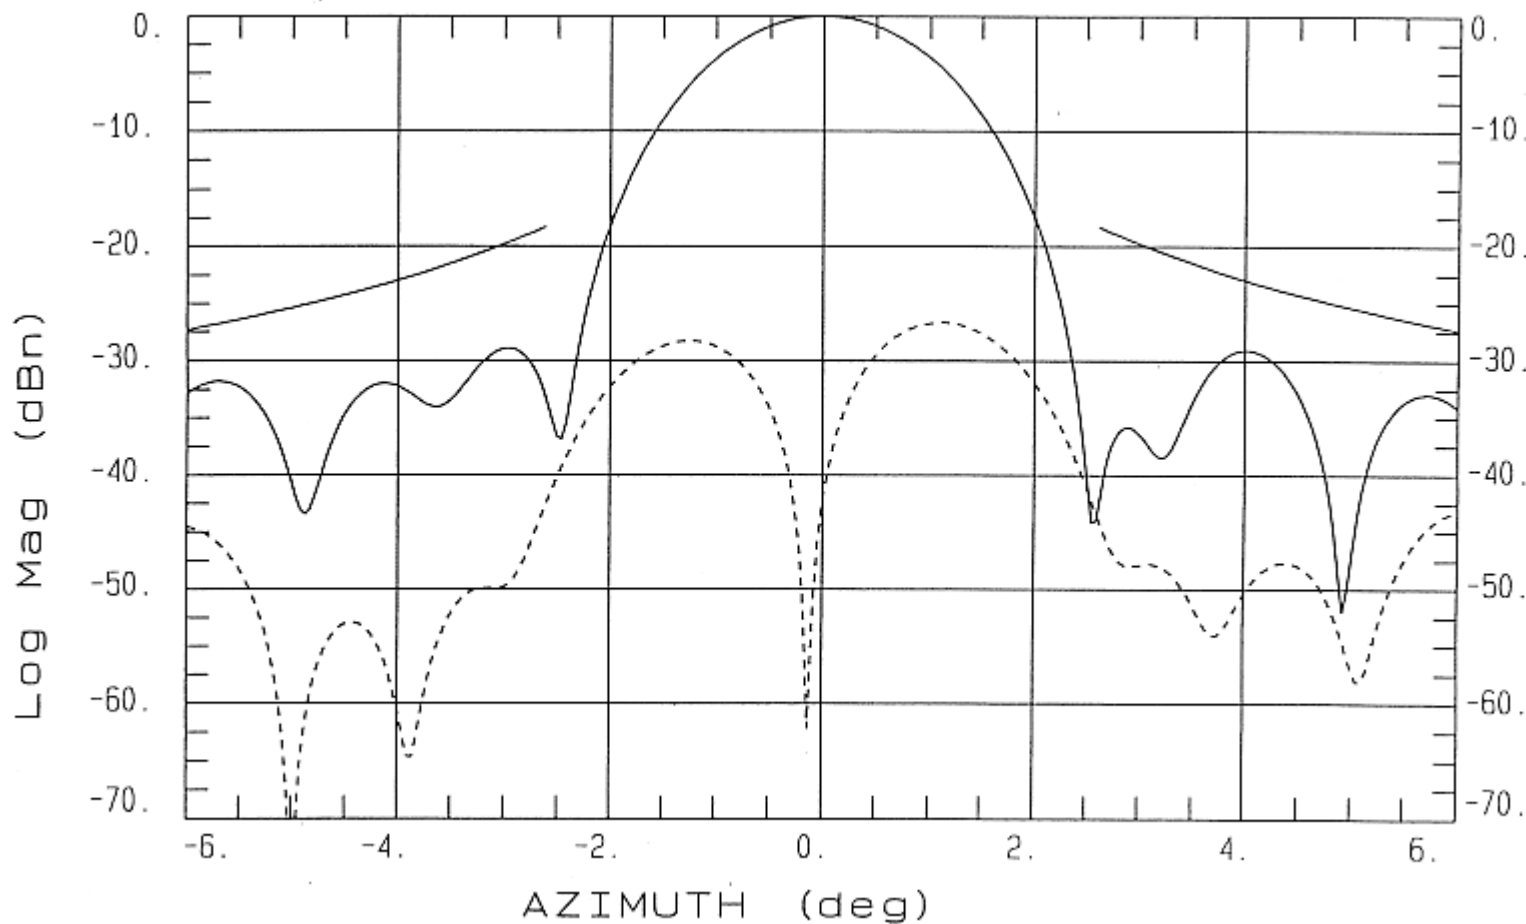

Type 960 96cm Ku-Band Antenna Patterns

11.95 GHz, Vertical