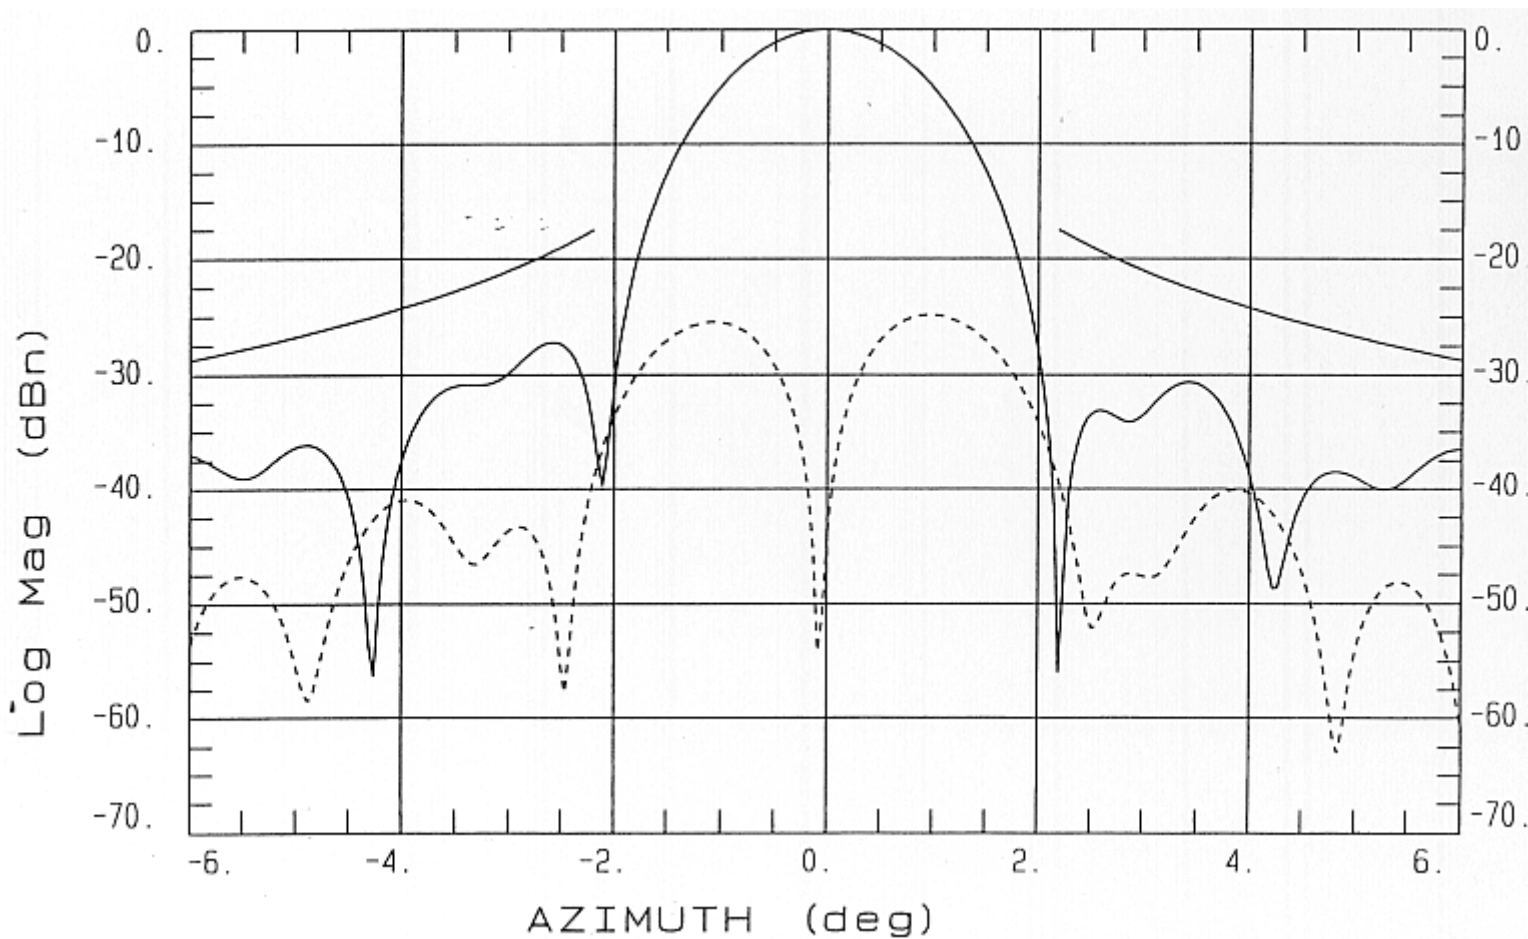

Type 960 96cm Ku-Band Antenna Patterns

14.25 GHz, Vertical

One Company. A World of Solutions.

Type 960 96cm Ku-Band Antenna Patterns

14.25 GHz, Vertical

One Company. A World of Solutions.

Type 960 96cm Ku-Band Antenna Patterns