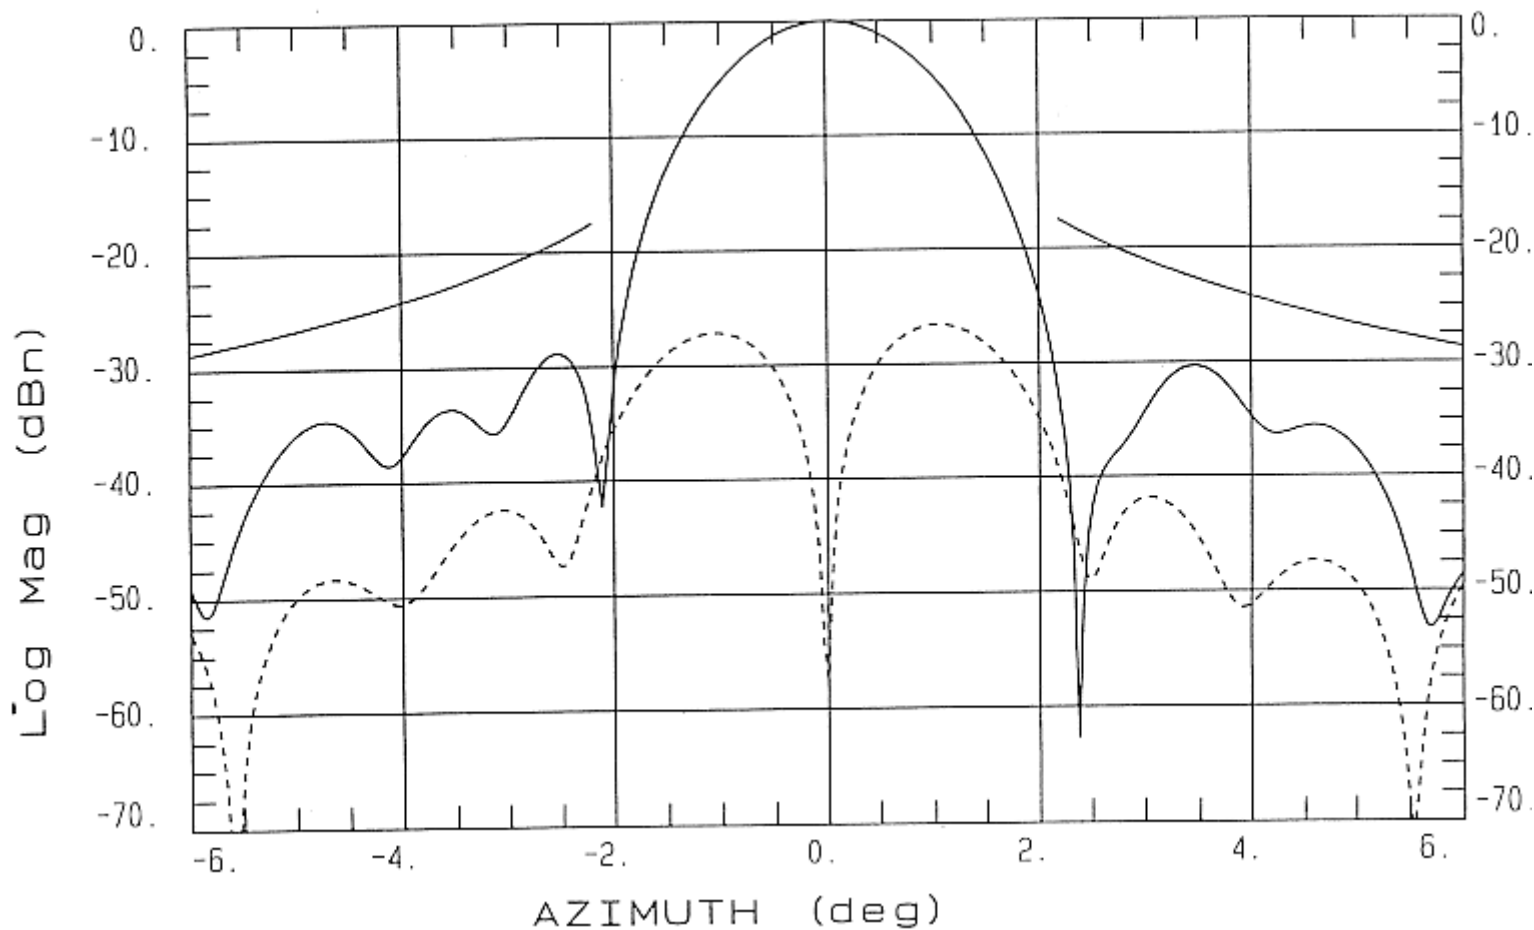

14.25 GHz, Horizontal

One Company. A World of Solutions.

Type 960 96cm Ku-Band Antenna Patterns

14.25 GHz, Horizontal

One Company. A World of Solutions.

Type 960 96cm Ku-Band Antenna Patterns

11.95 GHz, Vertical