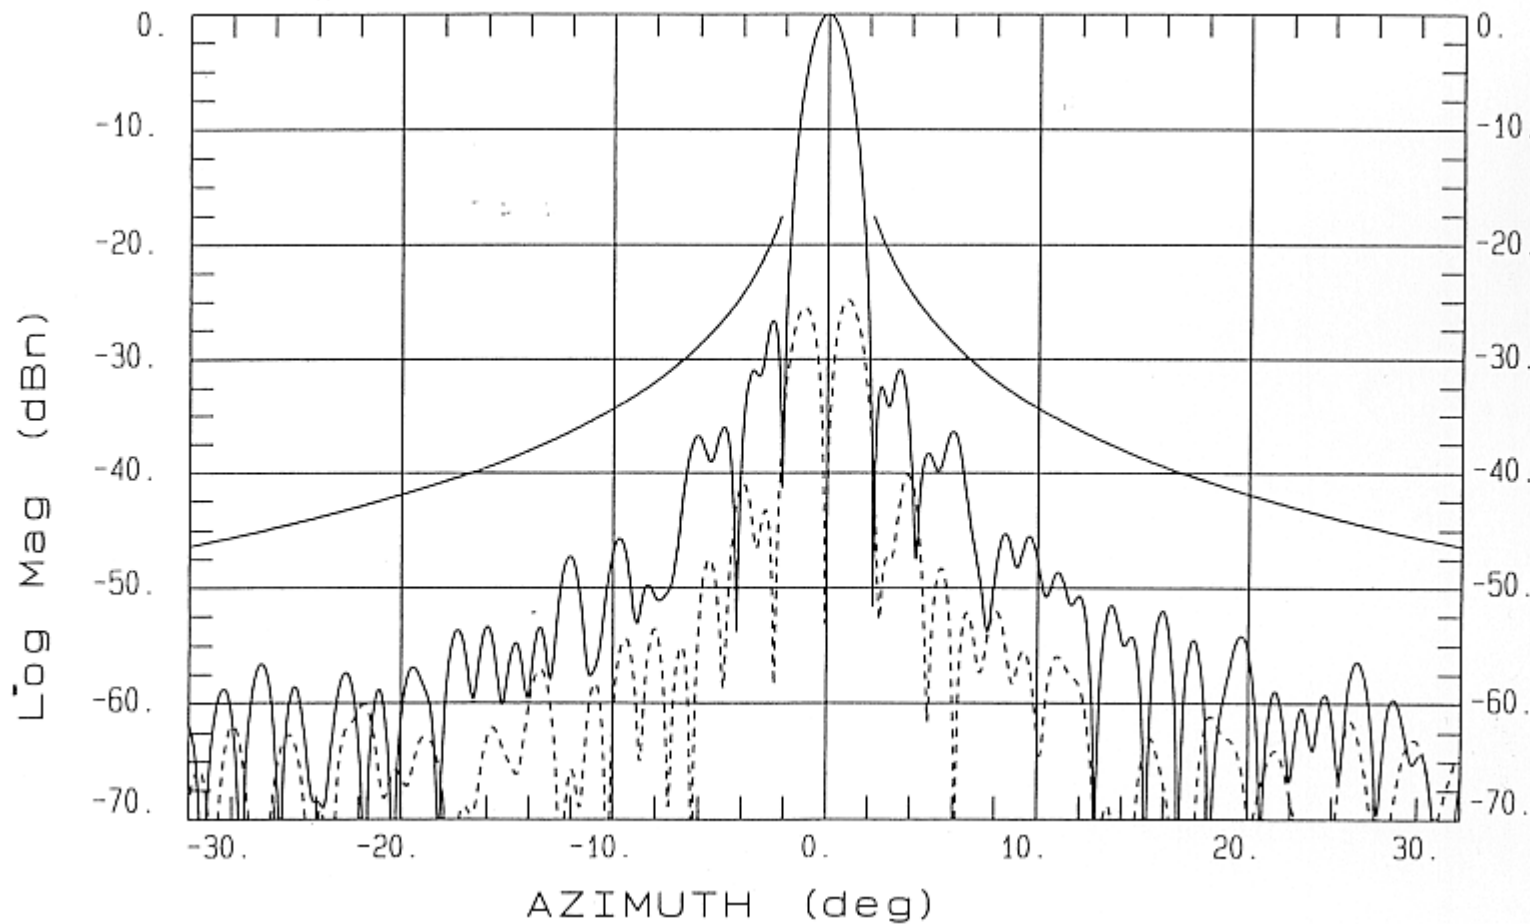

Type 960 96cm Ku-Band Antenna Patterns

14.25 GHz, Vertical

One Company. A World of Solutions.

Type 960 96cm Ku-Band Antenna Patterns

14.25 GHz, Vertical

One Company. A World of Solutions.

Type 960 96cm Ku-Band Antenna Patterns