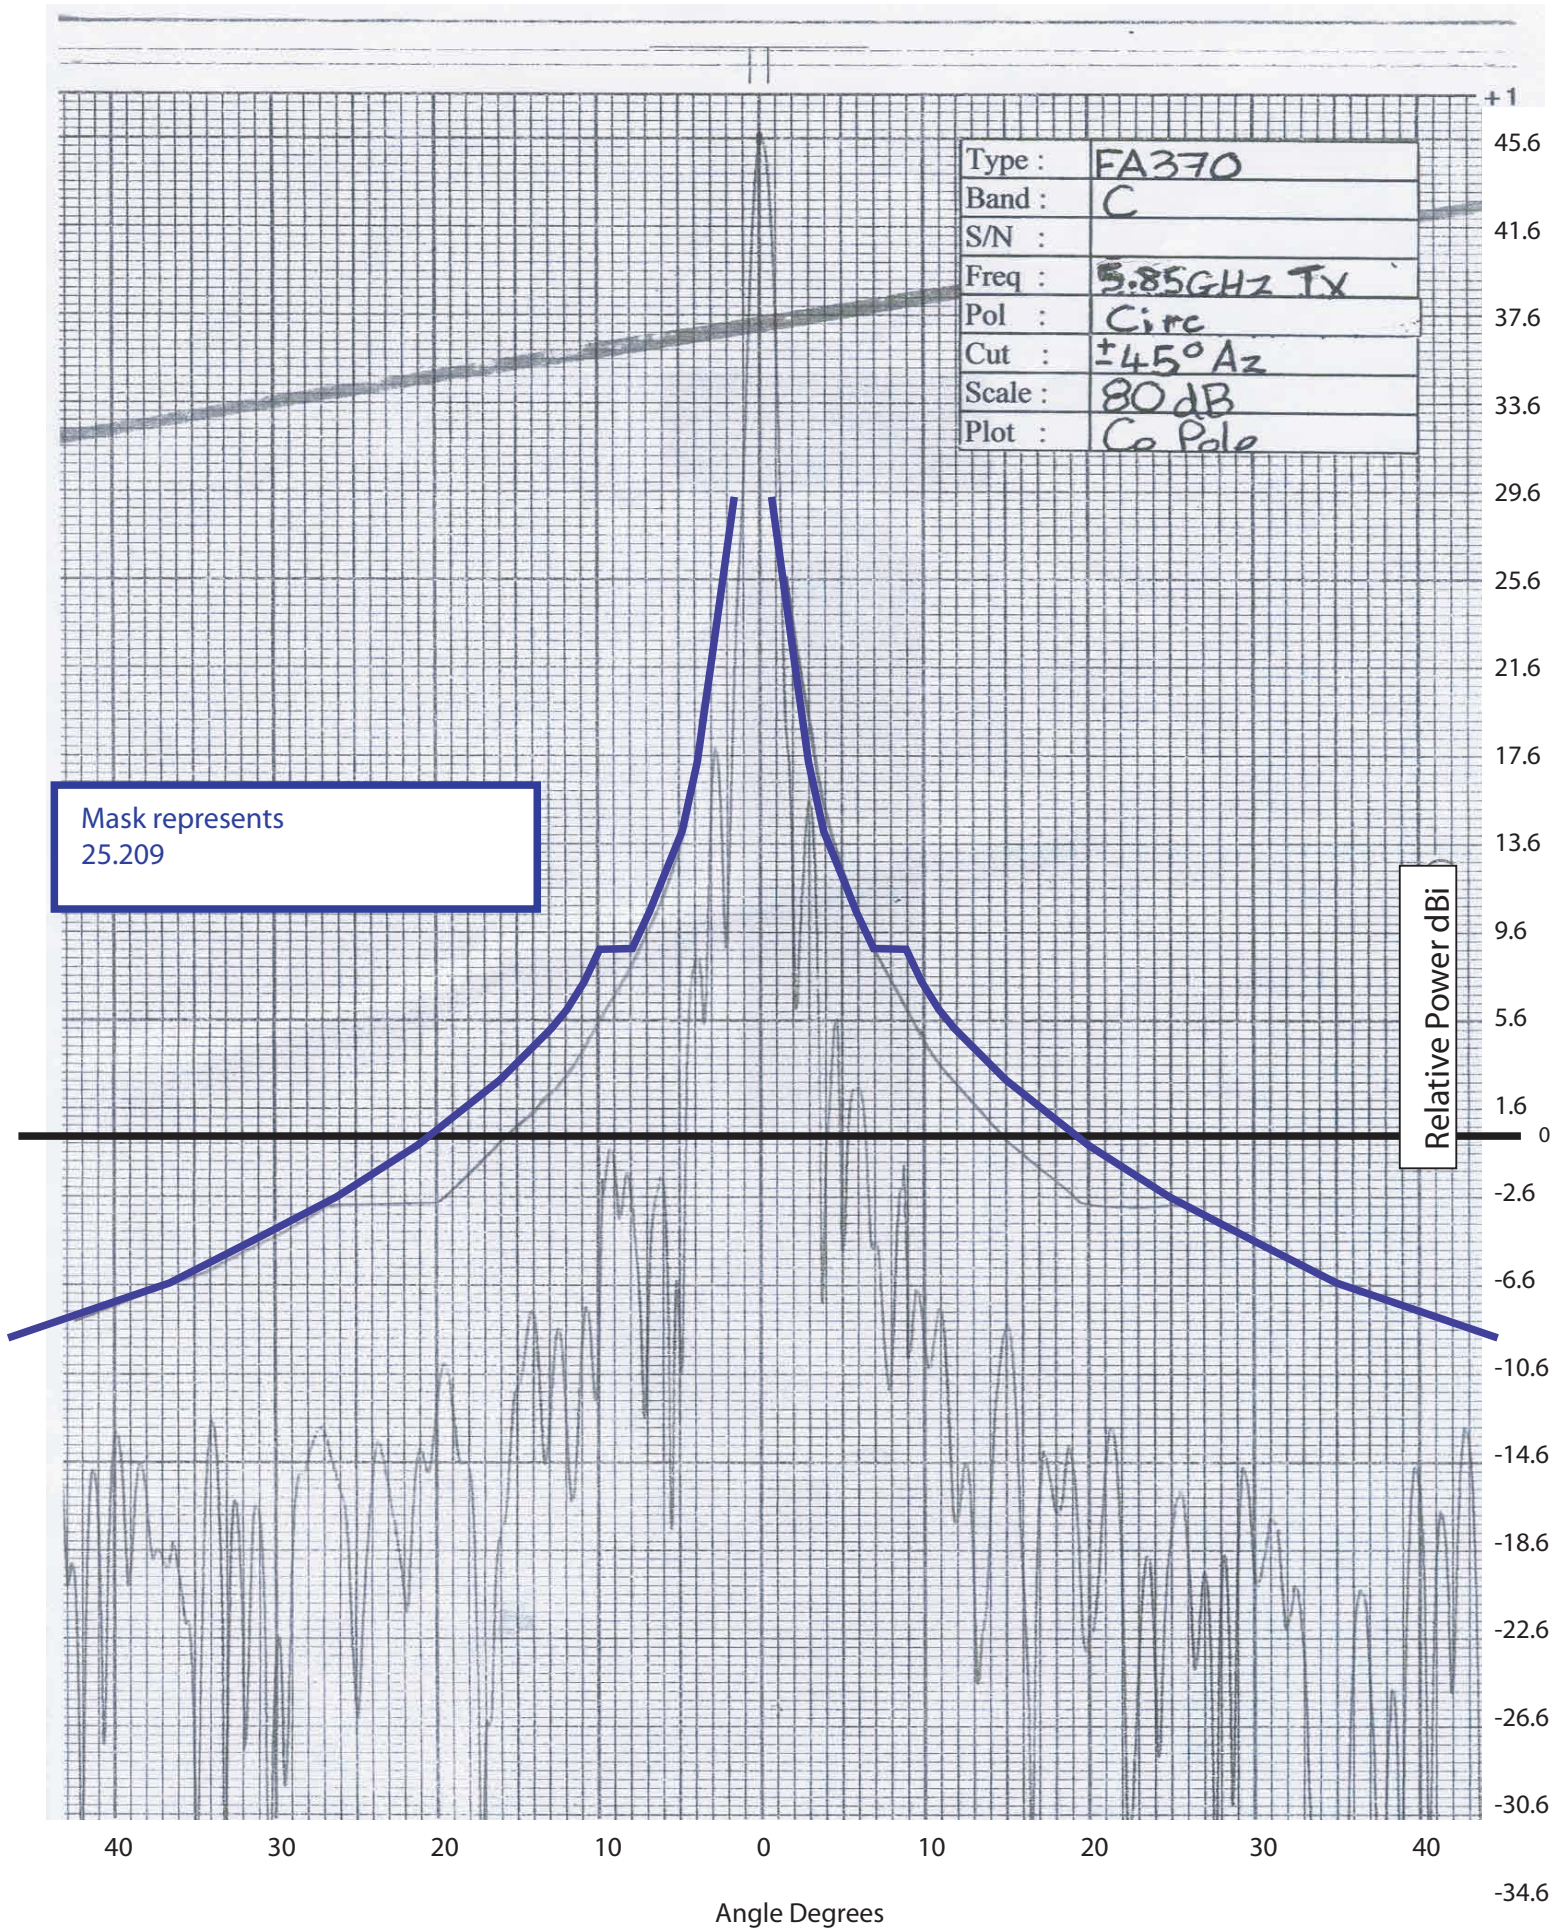

Solo Satellite Communications Ltd
3.7M C-Band
Low Frequency wide band

Mask represents
25.209

Relative Power dBi

Angle Degrees