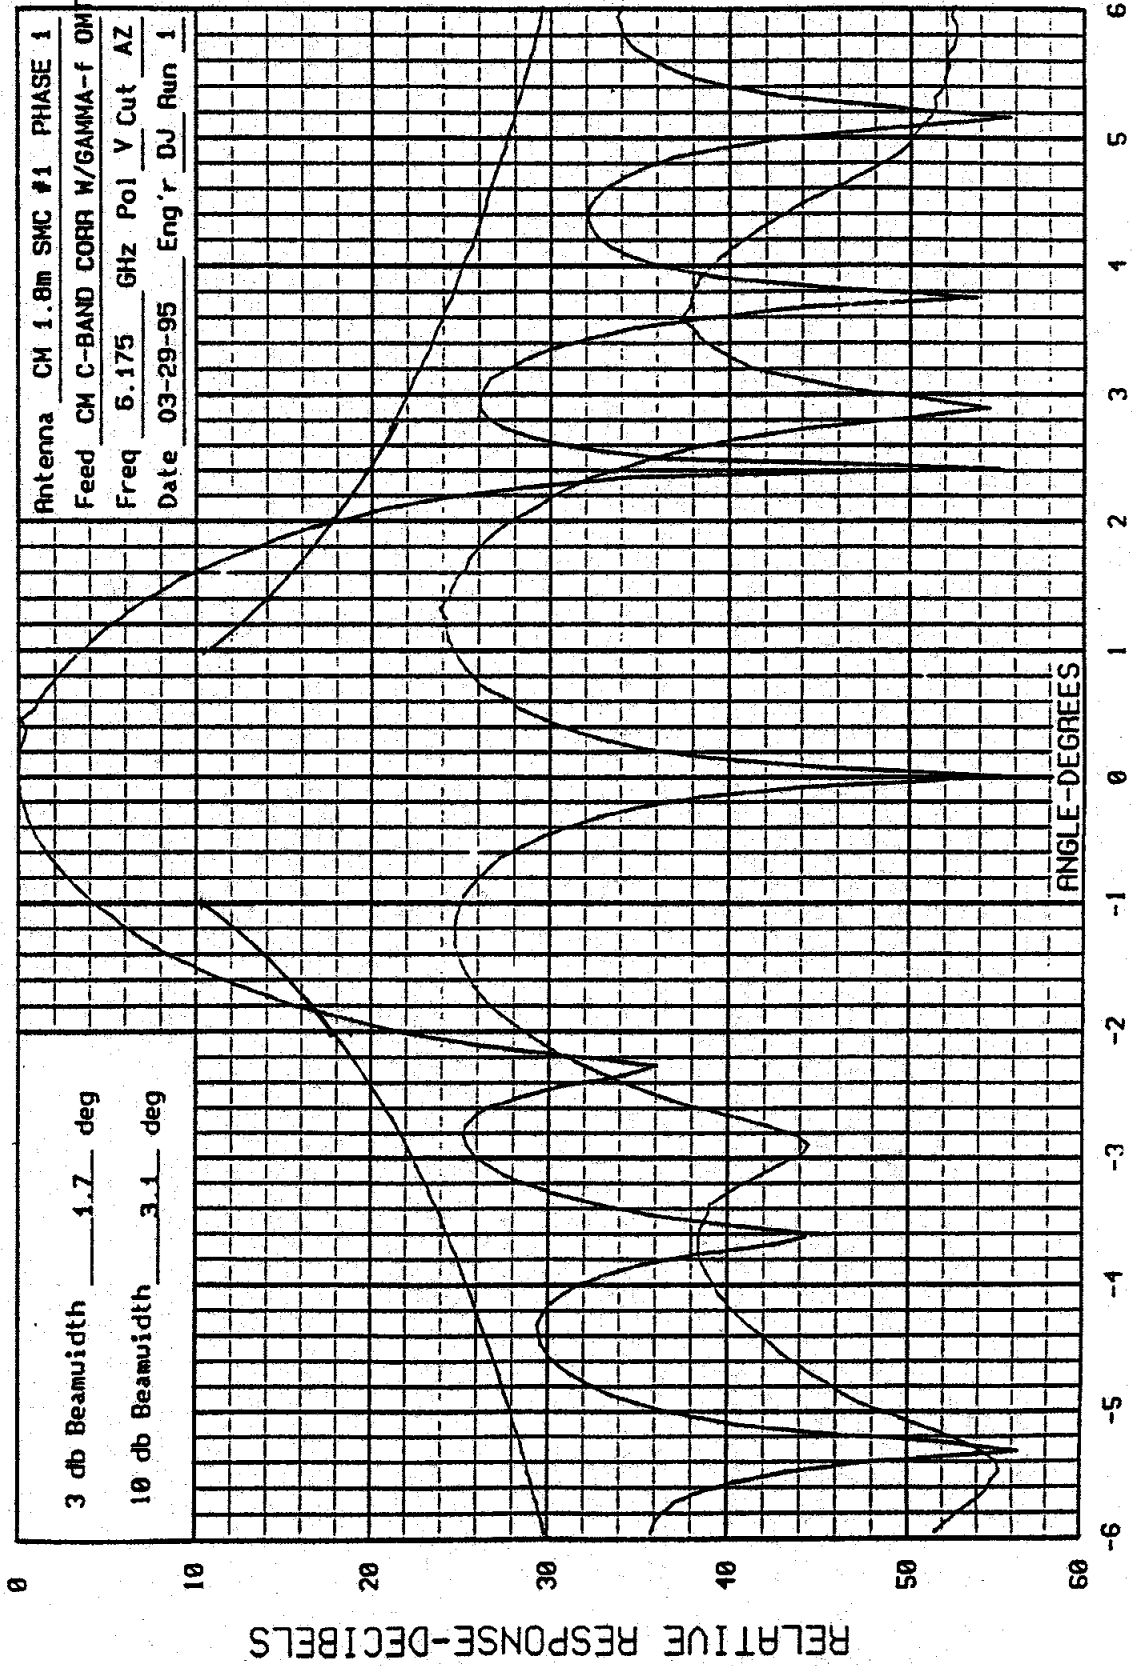

**CHANNEL MASTER TYPE 183  
1.8M C-BAND X-POL  
ANTENNA PATTERNS**

**CHANNEL MASTER TYPE 183  
1.8M C-BAND X-POL  
ANTENNA PATTERNS**