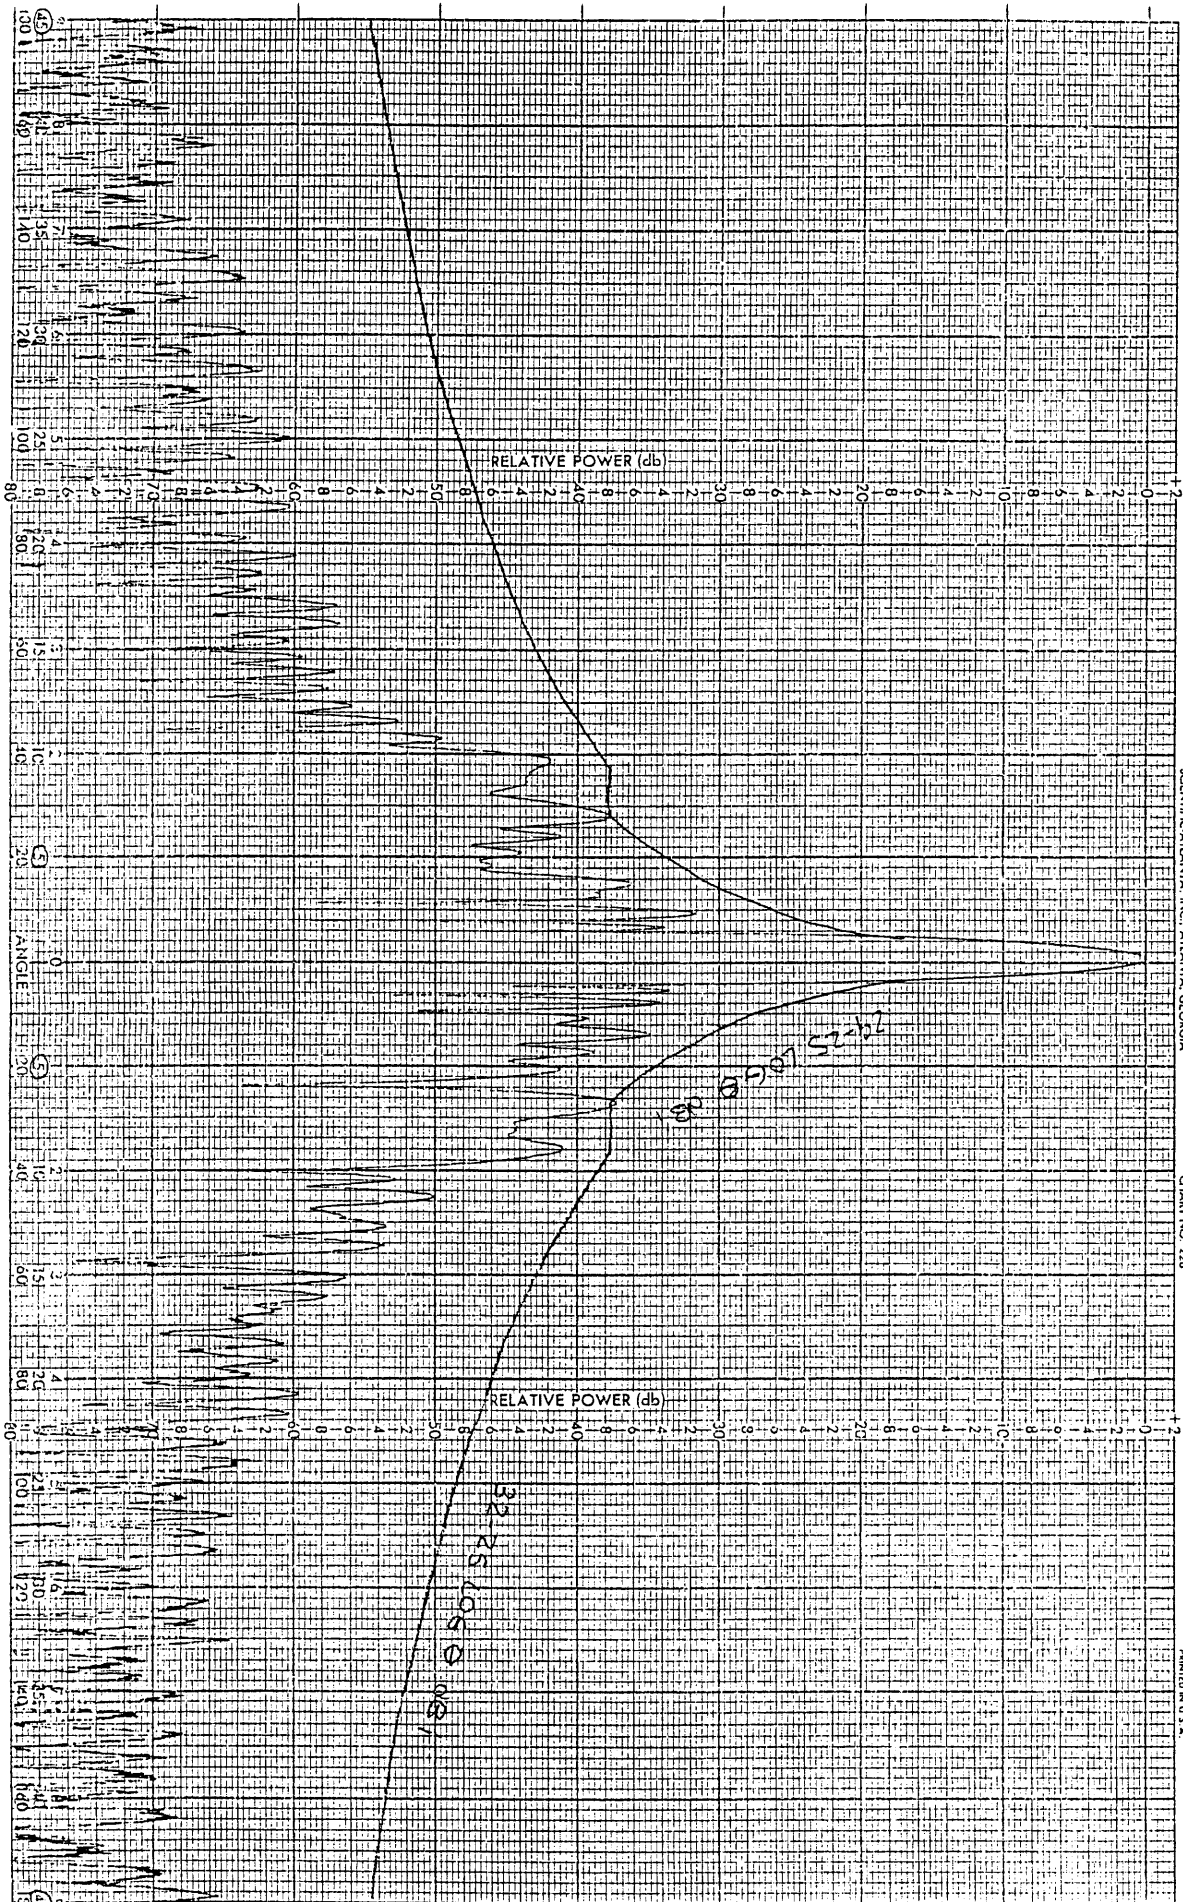

SCIENTIFIC ATLANTA, INC. ATLANTA, GEORGIA

CHART NO. 226

PRINTED IN U.S.A.

PROJECT 3.6M
REMARKS 6.175GH E-PLANE SYM ENGR RB GB DATE 1-14-92