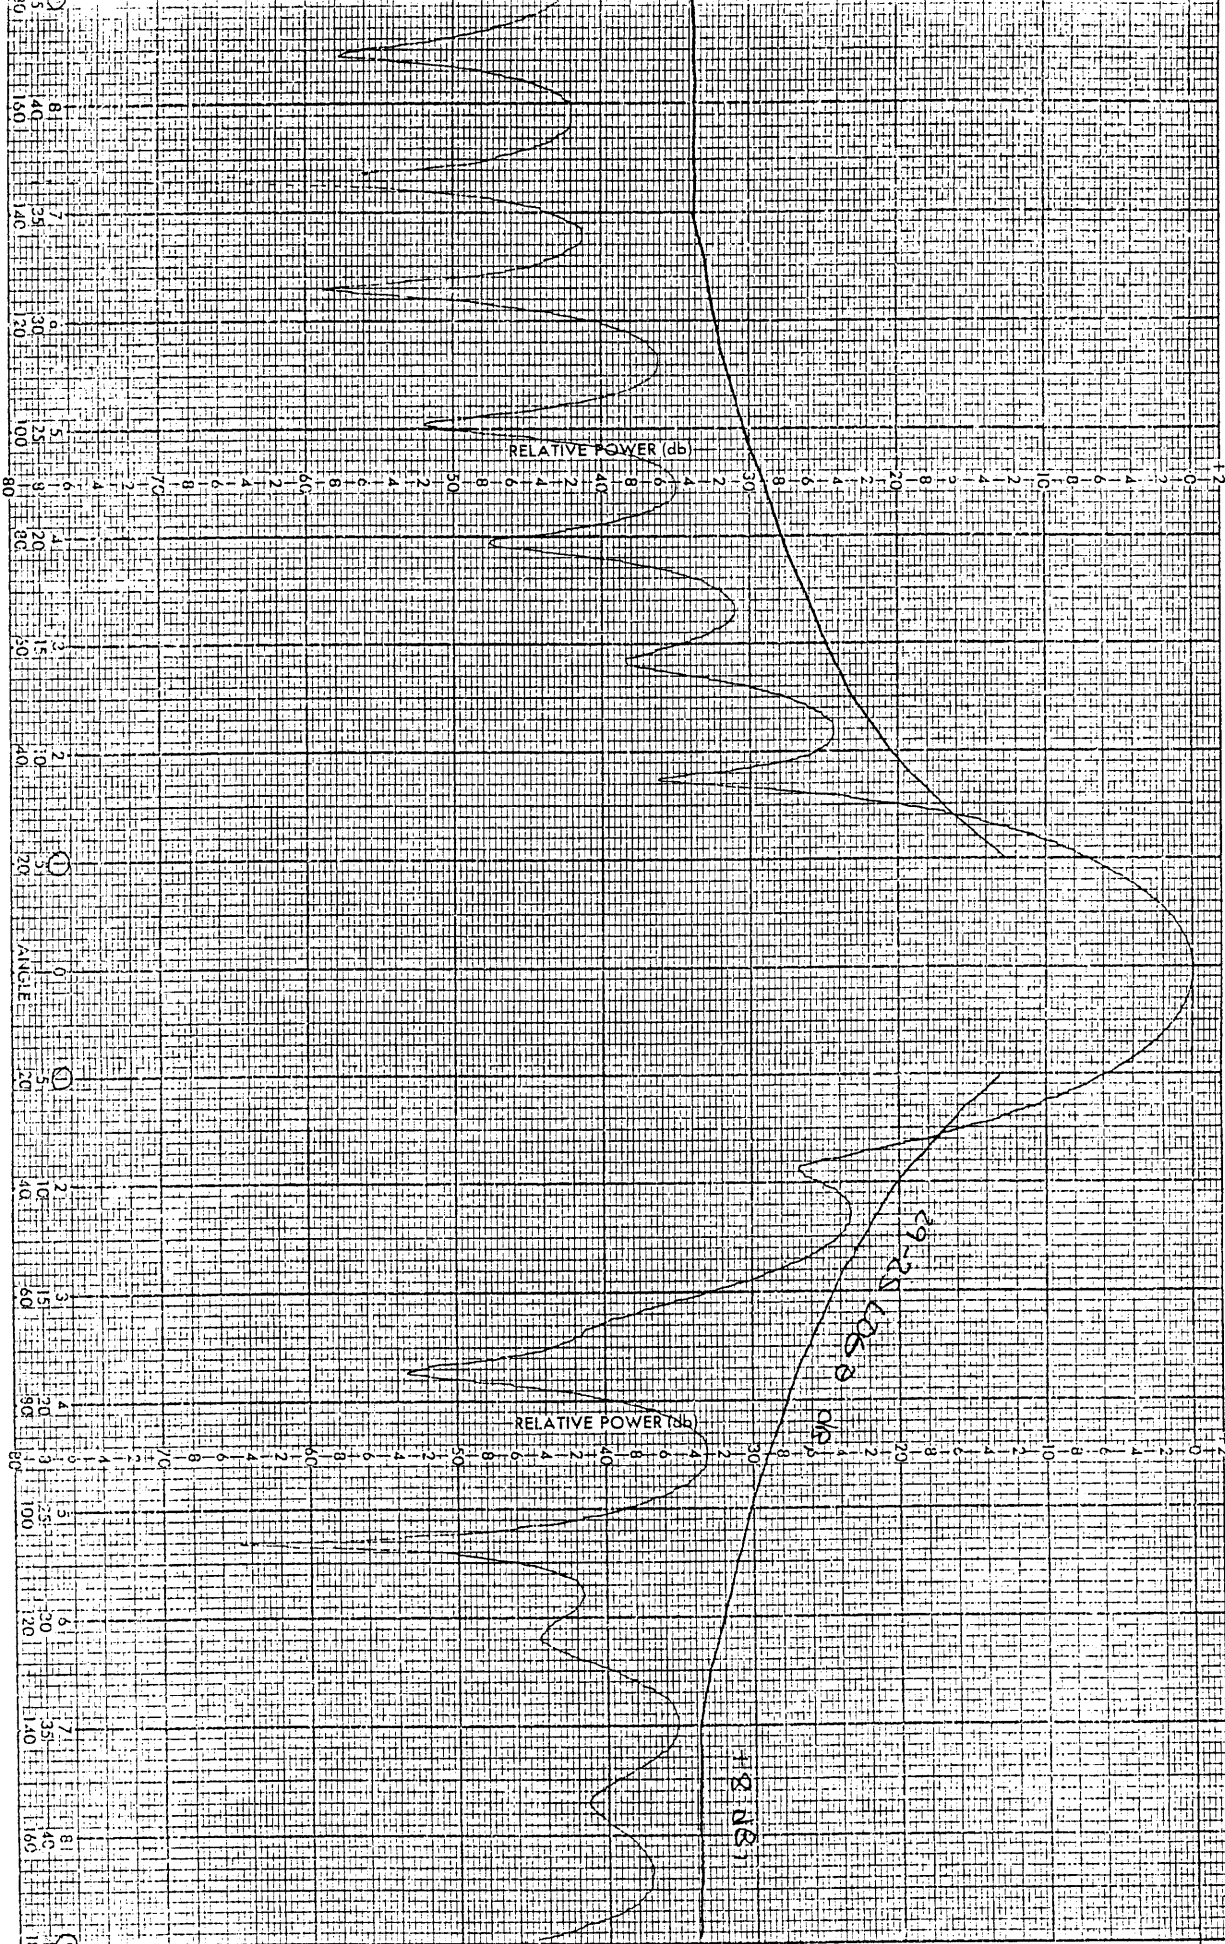

PROJECT 3.6M

ENGR RB GB

DATE 1-14-92

REMARKS 3.95GHz E-PLANE ASYM

000010