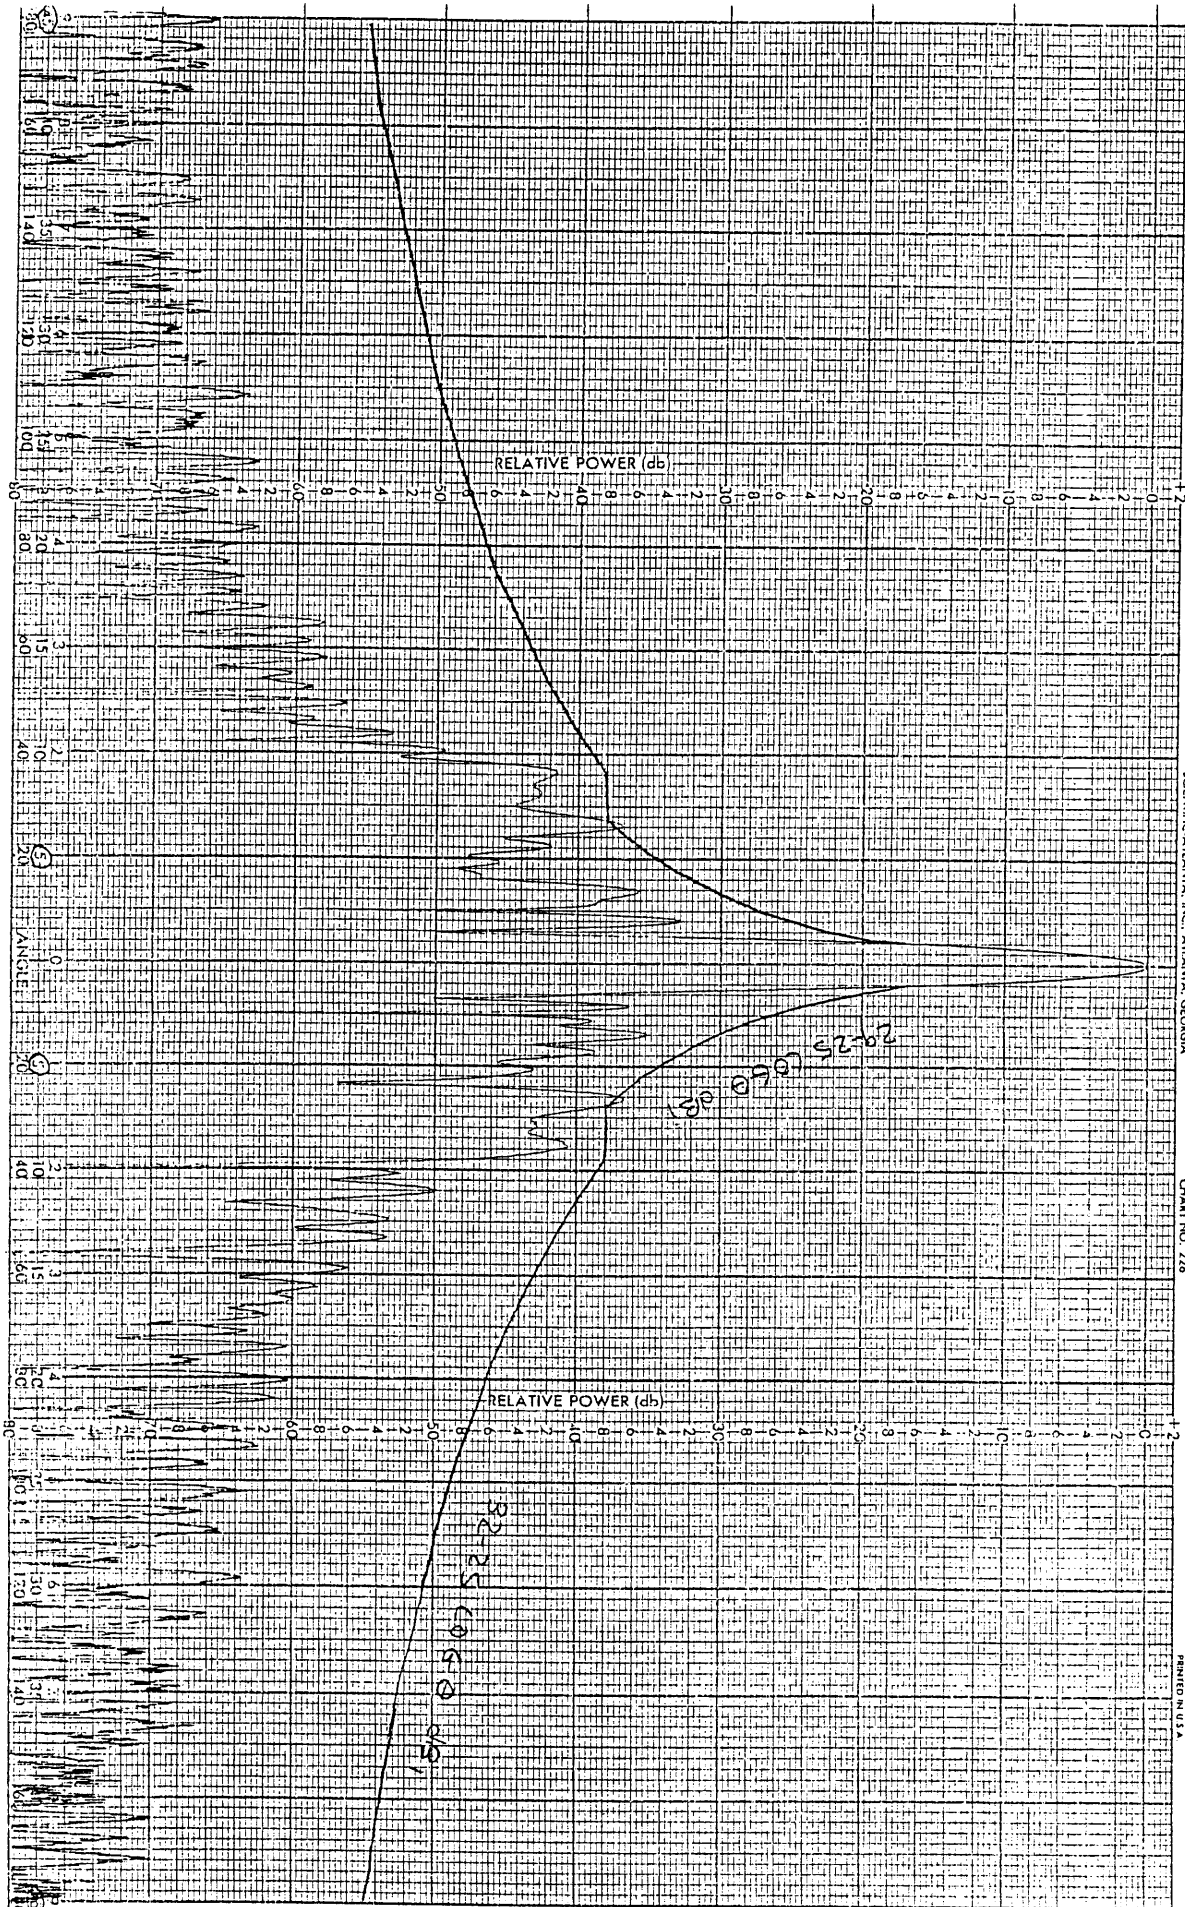

SCIENTIFIC ATLANTA, INC., ATLANTA, GEORGIA

CHART NO. 226

REVISED N.Y.S.A.

PROJECT 3.6M
REMARKS

6.425 GHz F-PIN 117 SYM.

ENGR RB GB

DATE 1-14-92