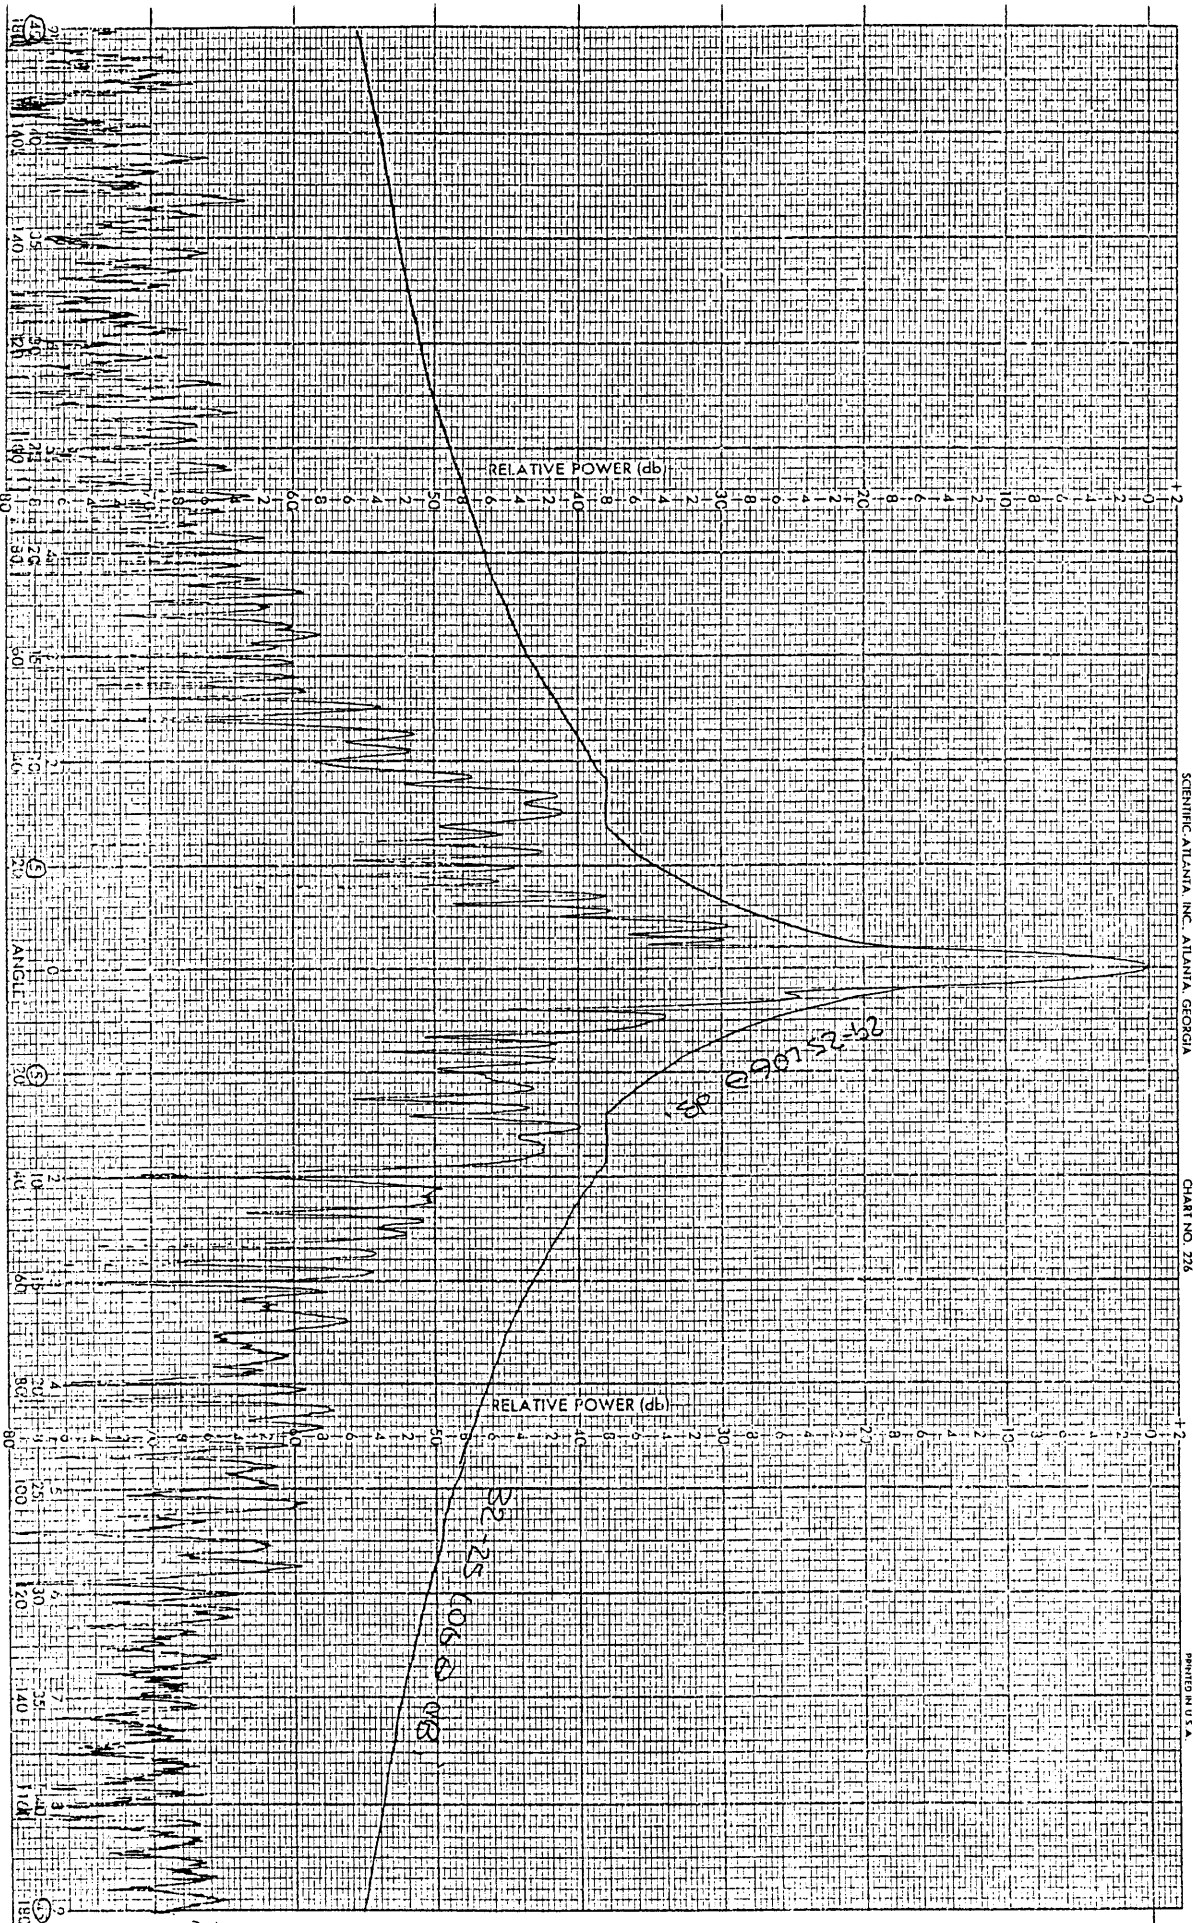

SCIENTIFIC ATLANTA INC. ATLANTA, GEORGIA

CHART NO. 276

PRINTED IN U.S.A.

PROJECT 3.6M
REMARKS 642500

H.M. ASYM

ENGR RB GB

DATE 1-14-92