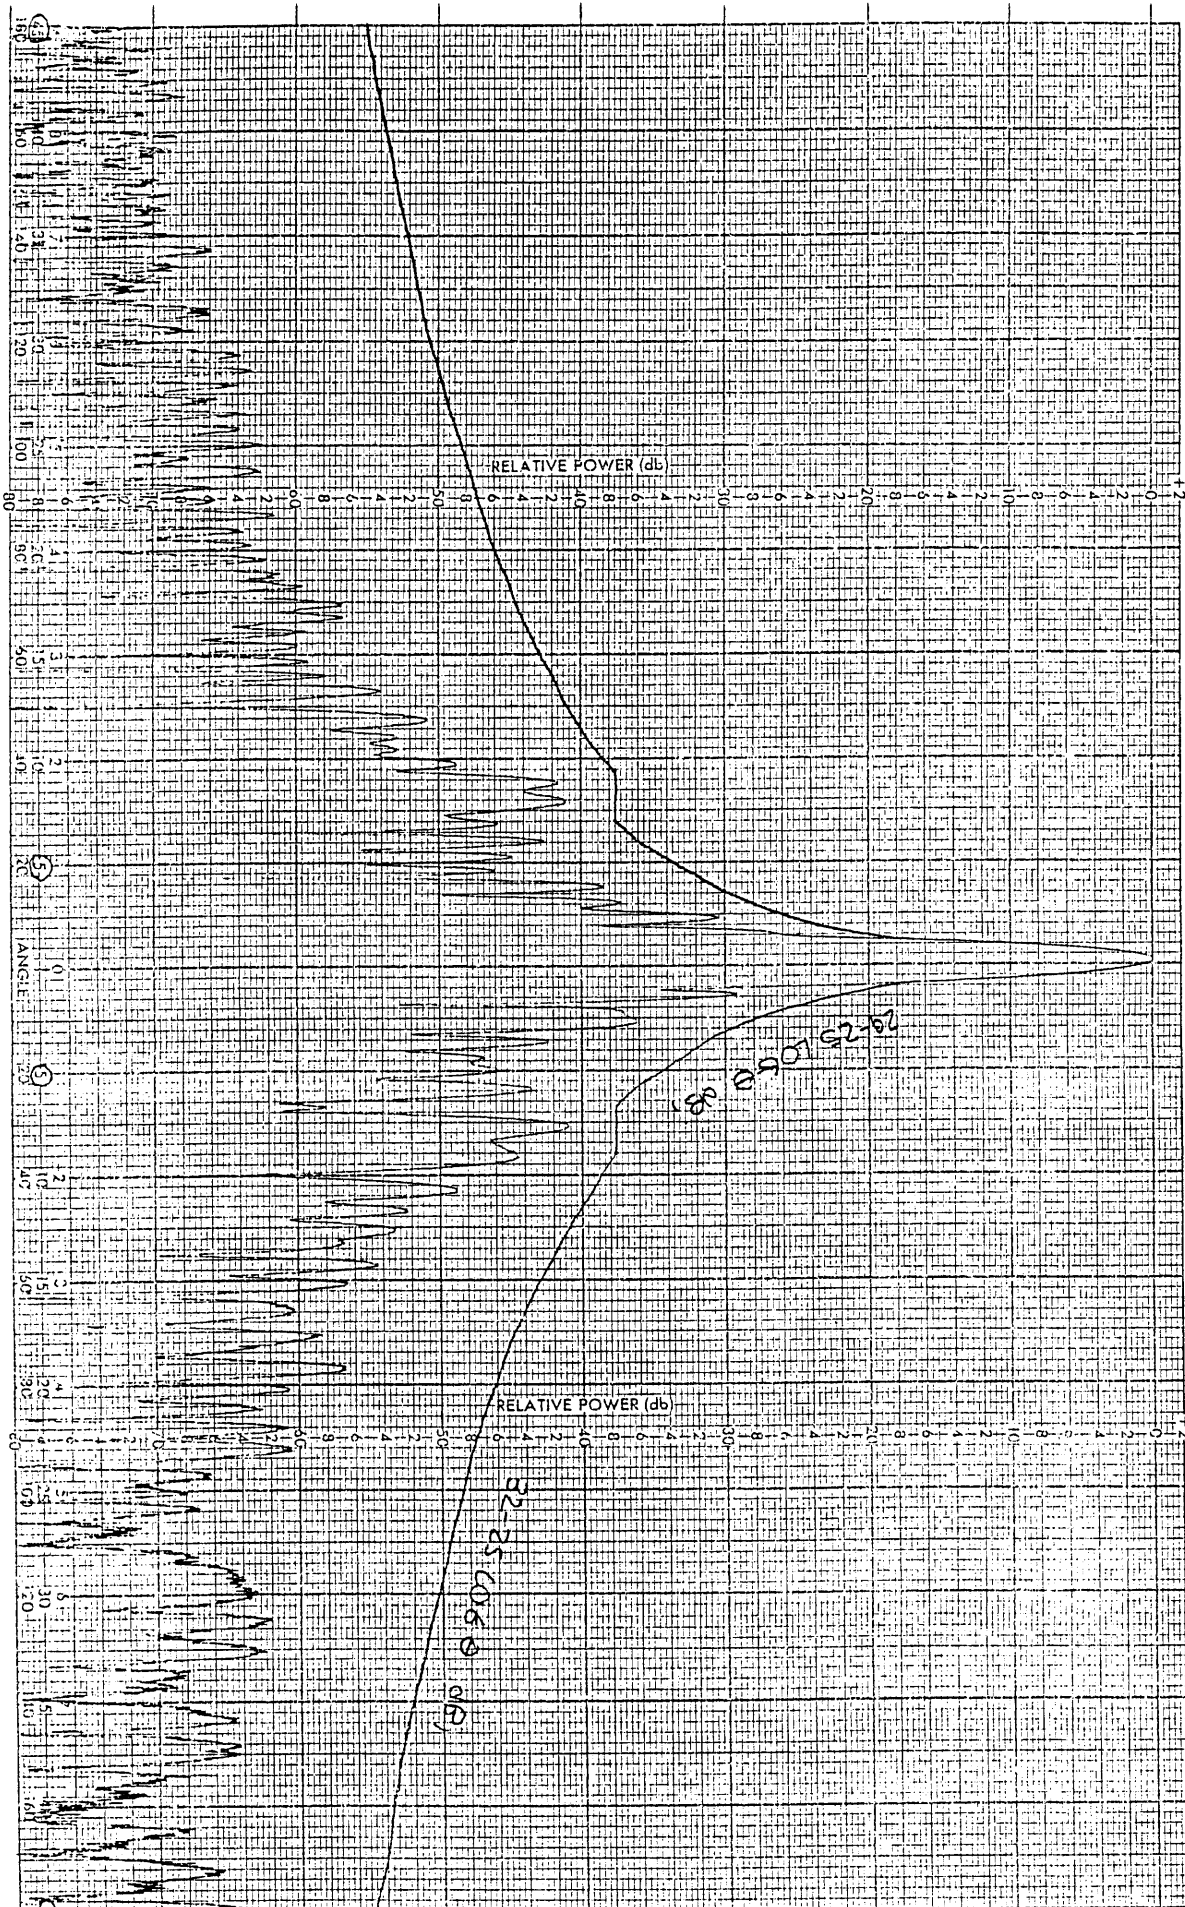

CHART NO. 226

PRINTED IN U.S.A.

PROJECT 3.6M ENGR RB GB DATE 1-14-92
 REMARKS 5.85GHz E-PLANE ASYM.

PROJECT 3.6M
 REMARKS

525GH H-PLANE NSVM

ENGR RB GB

DATE 1-14-92

SCIENTIFIC ATLANTA, INC., ATLANTA, GEORGIA