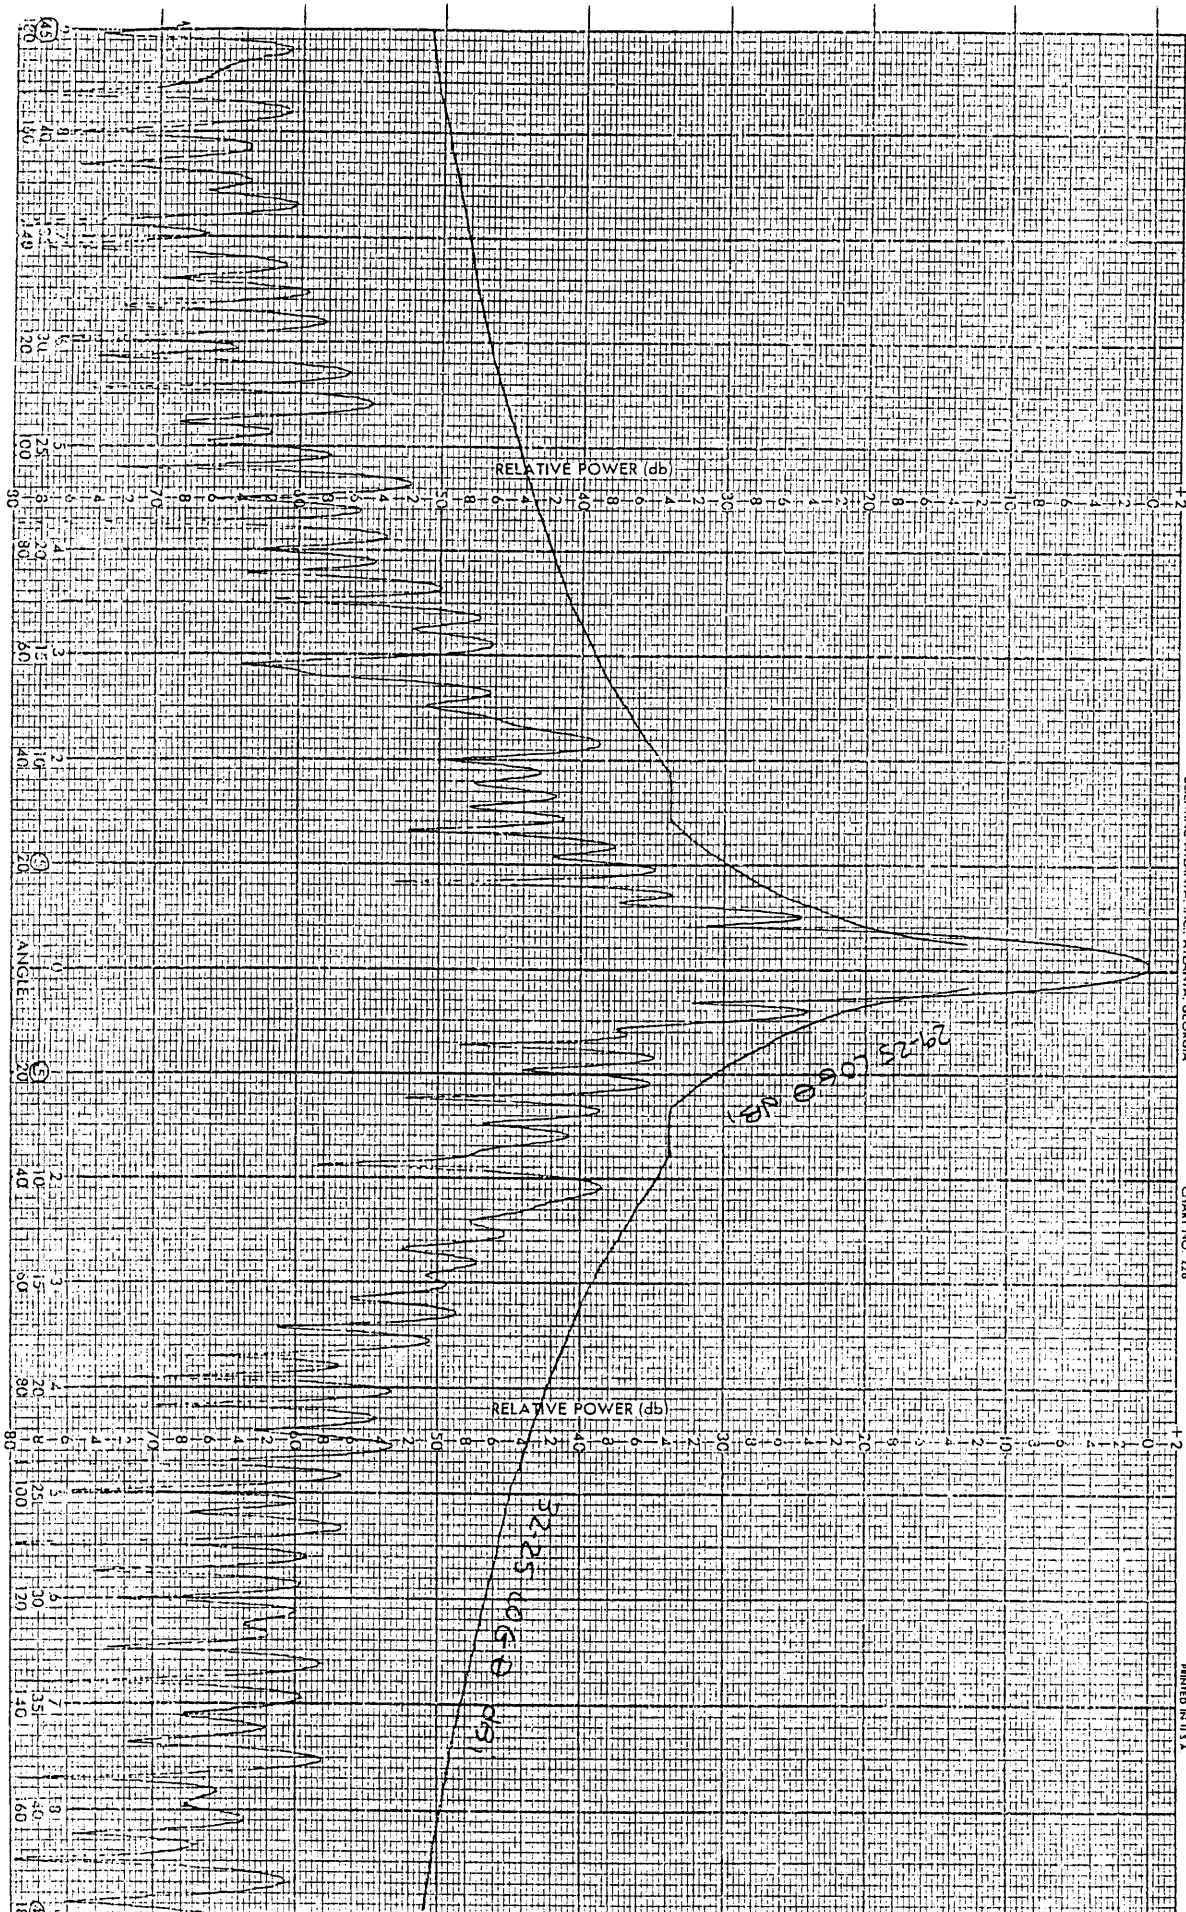

ENGR RB GB

DATE 1-14-92

SCIENTIFIC ATLANTA, INC. ATLANTA, GEORGIA

CHART NO. 224

PRINTED IN U.S.A.

PROJECT 3.6M
REMARKS

3625-11 E. Blount SVM

ENGR RB GB

DATE 1-13-92

SCIENTIFIC ATLANTA INC. ATLANTA, GEORGIA

CHART NO. 228

PRINTED IN U.S.A.

PROJECT 3.6M ENGR RB GB DATE 1-13-92
 2.615GHz H.M. - Sym

SCIENTIFIC ATLANTA, INC., ATLANTA, GEORGIA

CHART NO. 326

REVISION 1-13-92