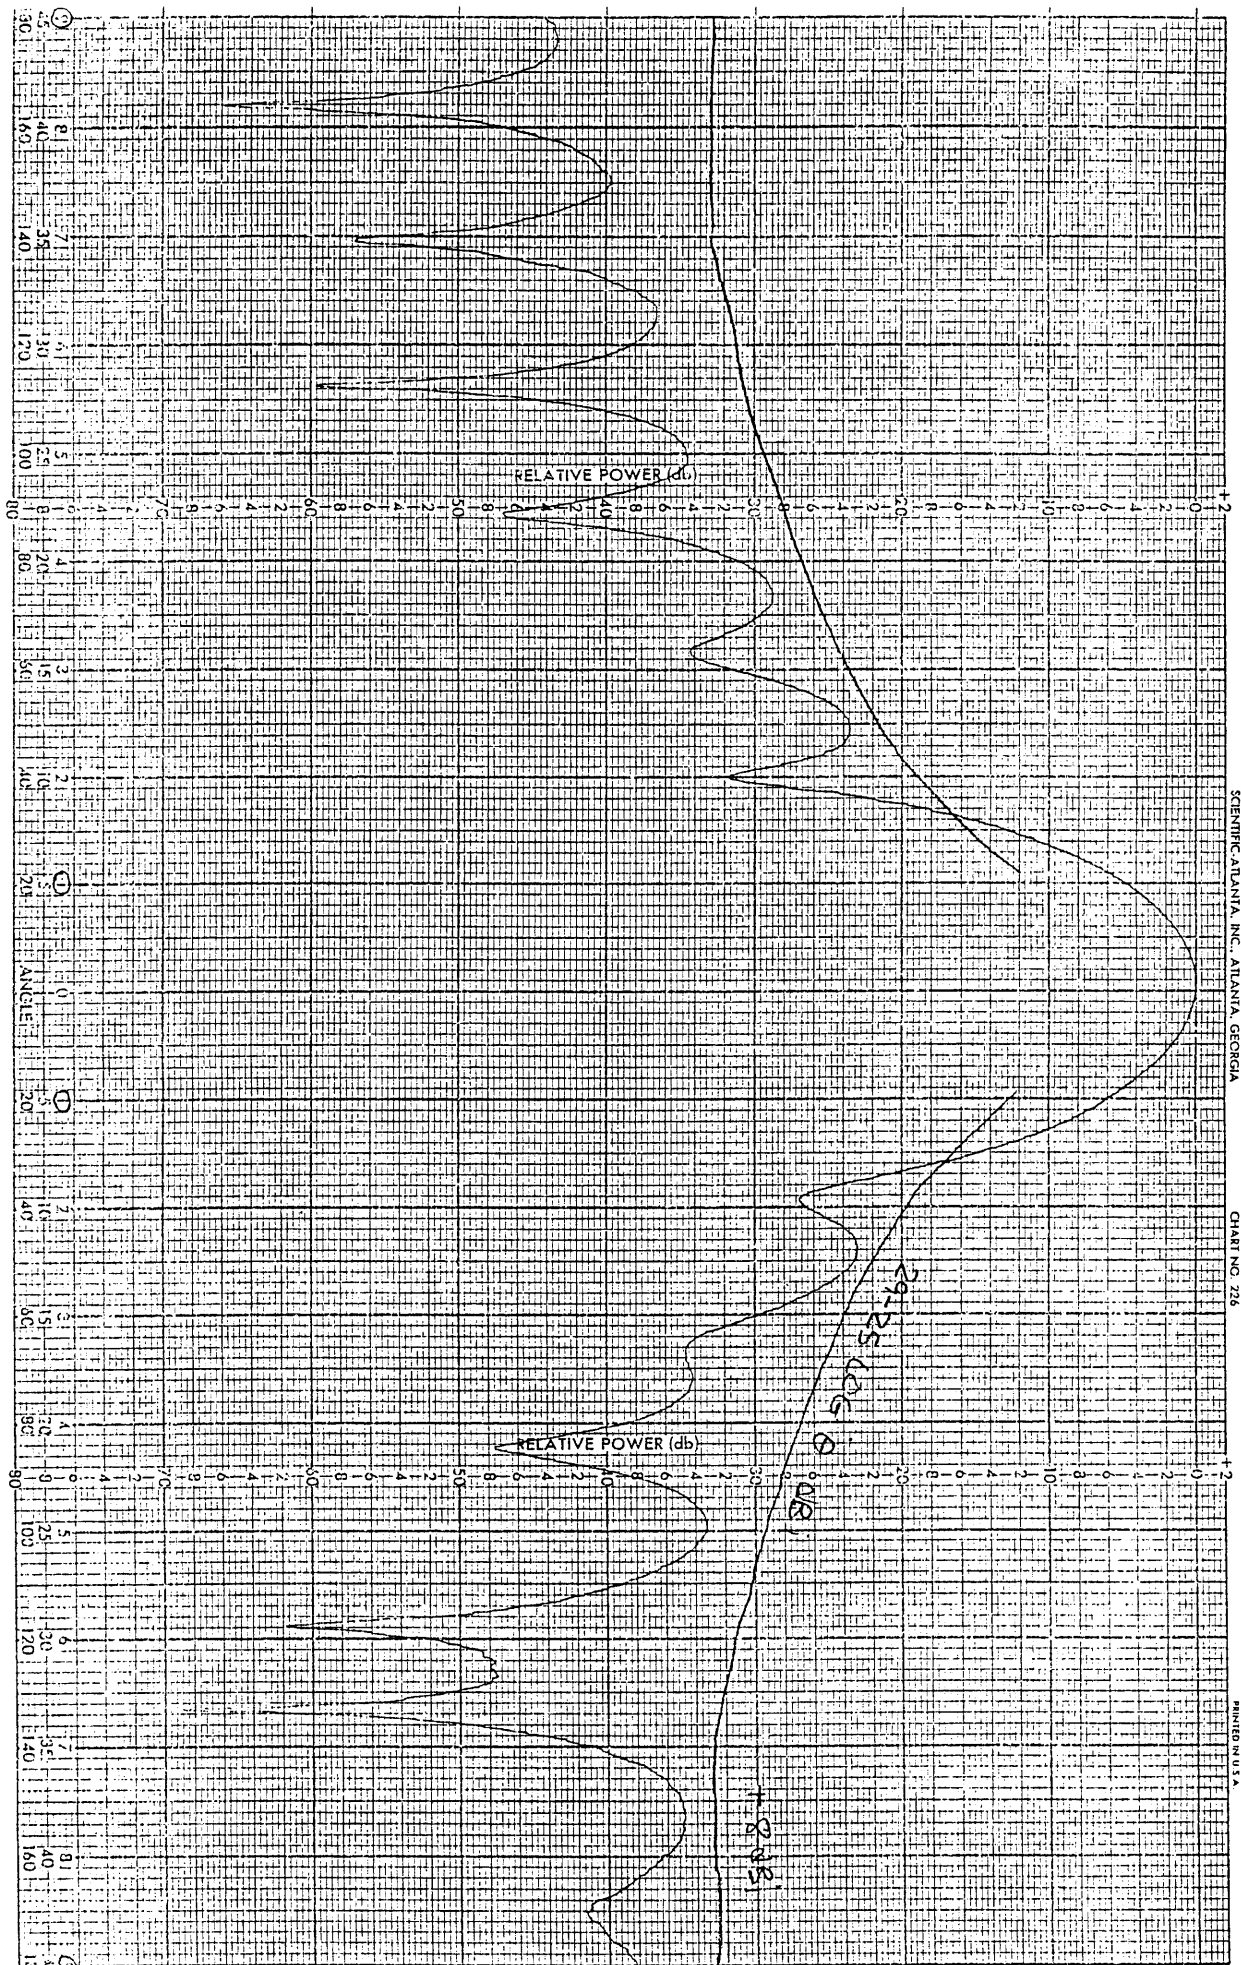

30 45 60 75 90 105 120 135 150 165 180
160 140 120 100 80 60 40 20 0 20 40 60 80 100 120 140 160
180 170 160 150 140 130 120 110 100 90 80 70 60 50 40 30 20 10 0 10 20 30 40 50 60 70 80 90 100 110 120 130 140 150 160 170 180

PROJECT 3.6M
REMARKS

3.625GHz E-PLANE ASYM.

ENGR RB GB

DATE 1-14-92

000007