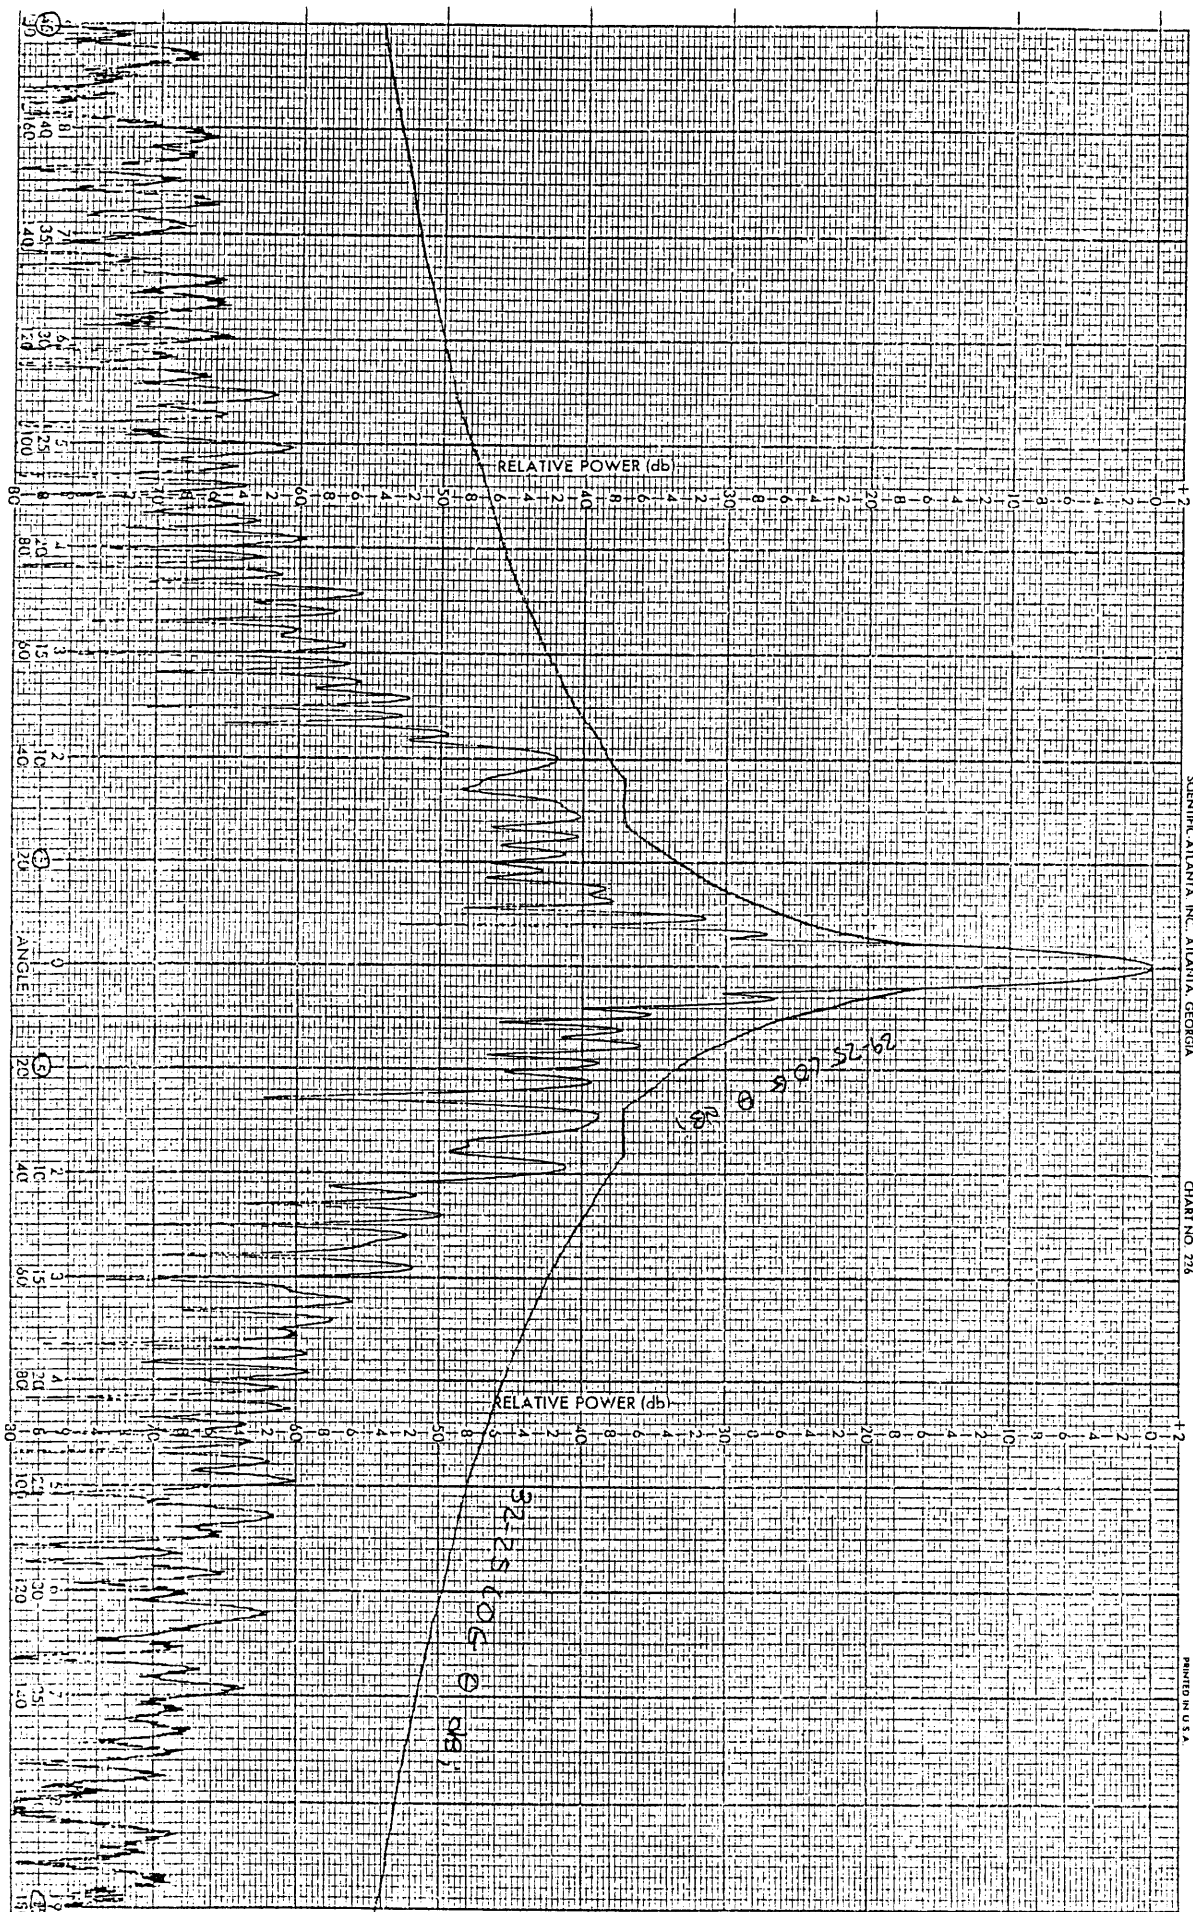

18 DB

36M DISK #1
E-BAND

PROJECT 3.6M
REMARKS

5.85 GHz F-Plane 0.7M

ENGR RB GB

DATE 1-14-92

SCIENTIFIC ATLANTA, INC. ATLANTA, GEORGIA

CHART NO. 276