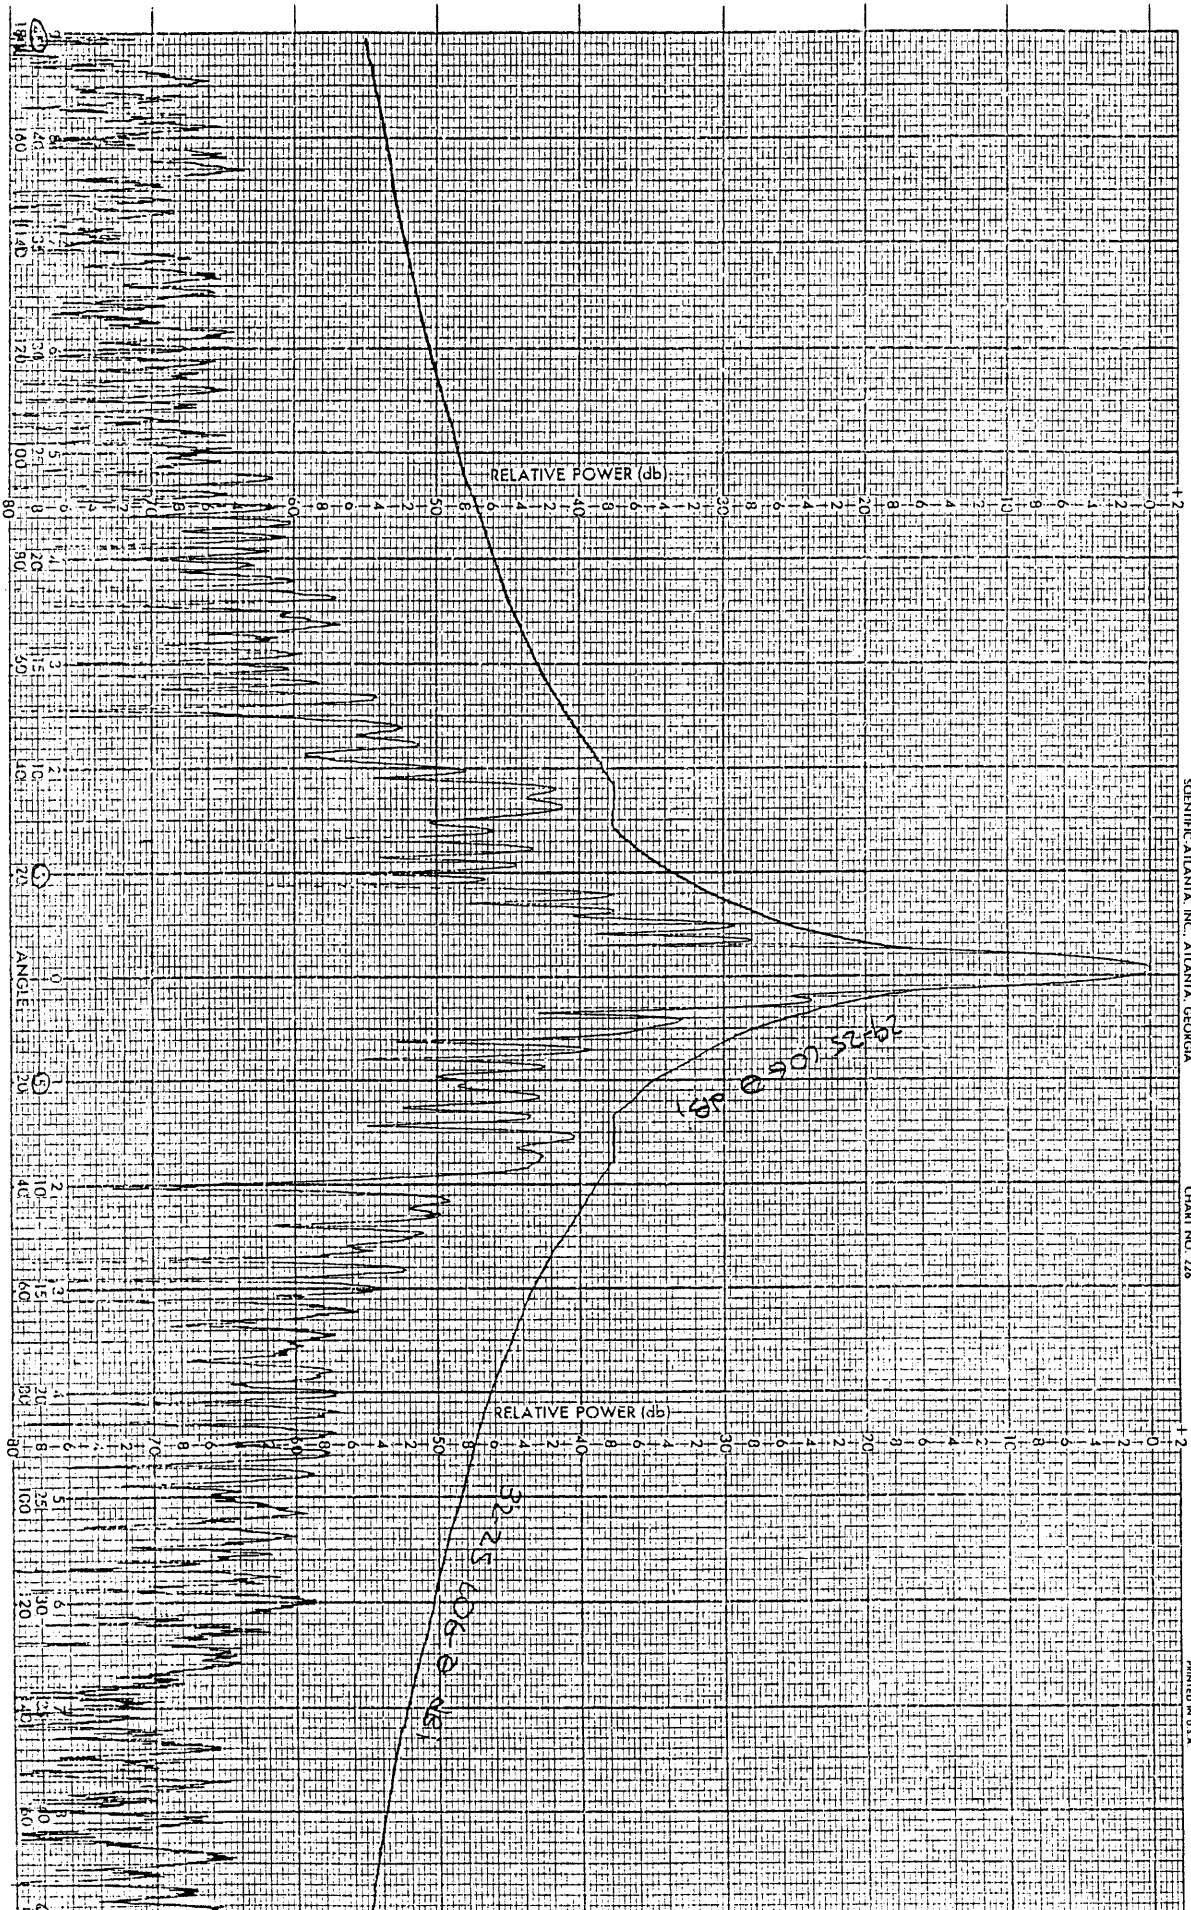

GENERIC ATLANTA, INC. ATLANTA, GEORGIA

CHART NO. 236

PRINTED IN U.S.A.

PROJECT 3.6m
REMARKS 6.1785 ...

ENGR RB GB

DATE 1-14-92

410 ... ASYM