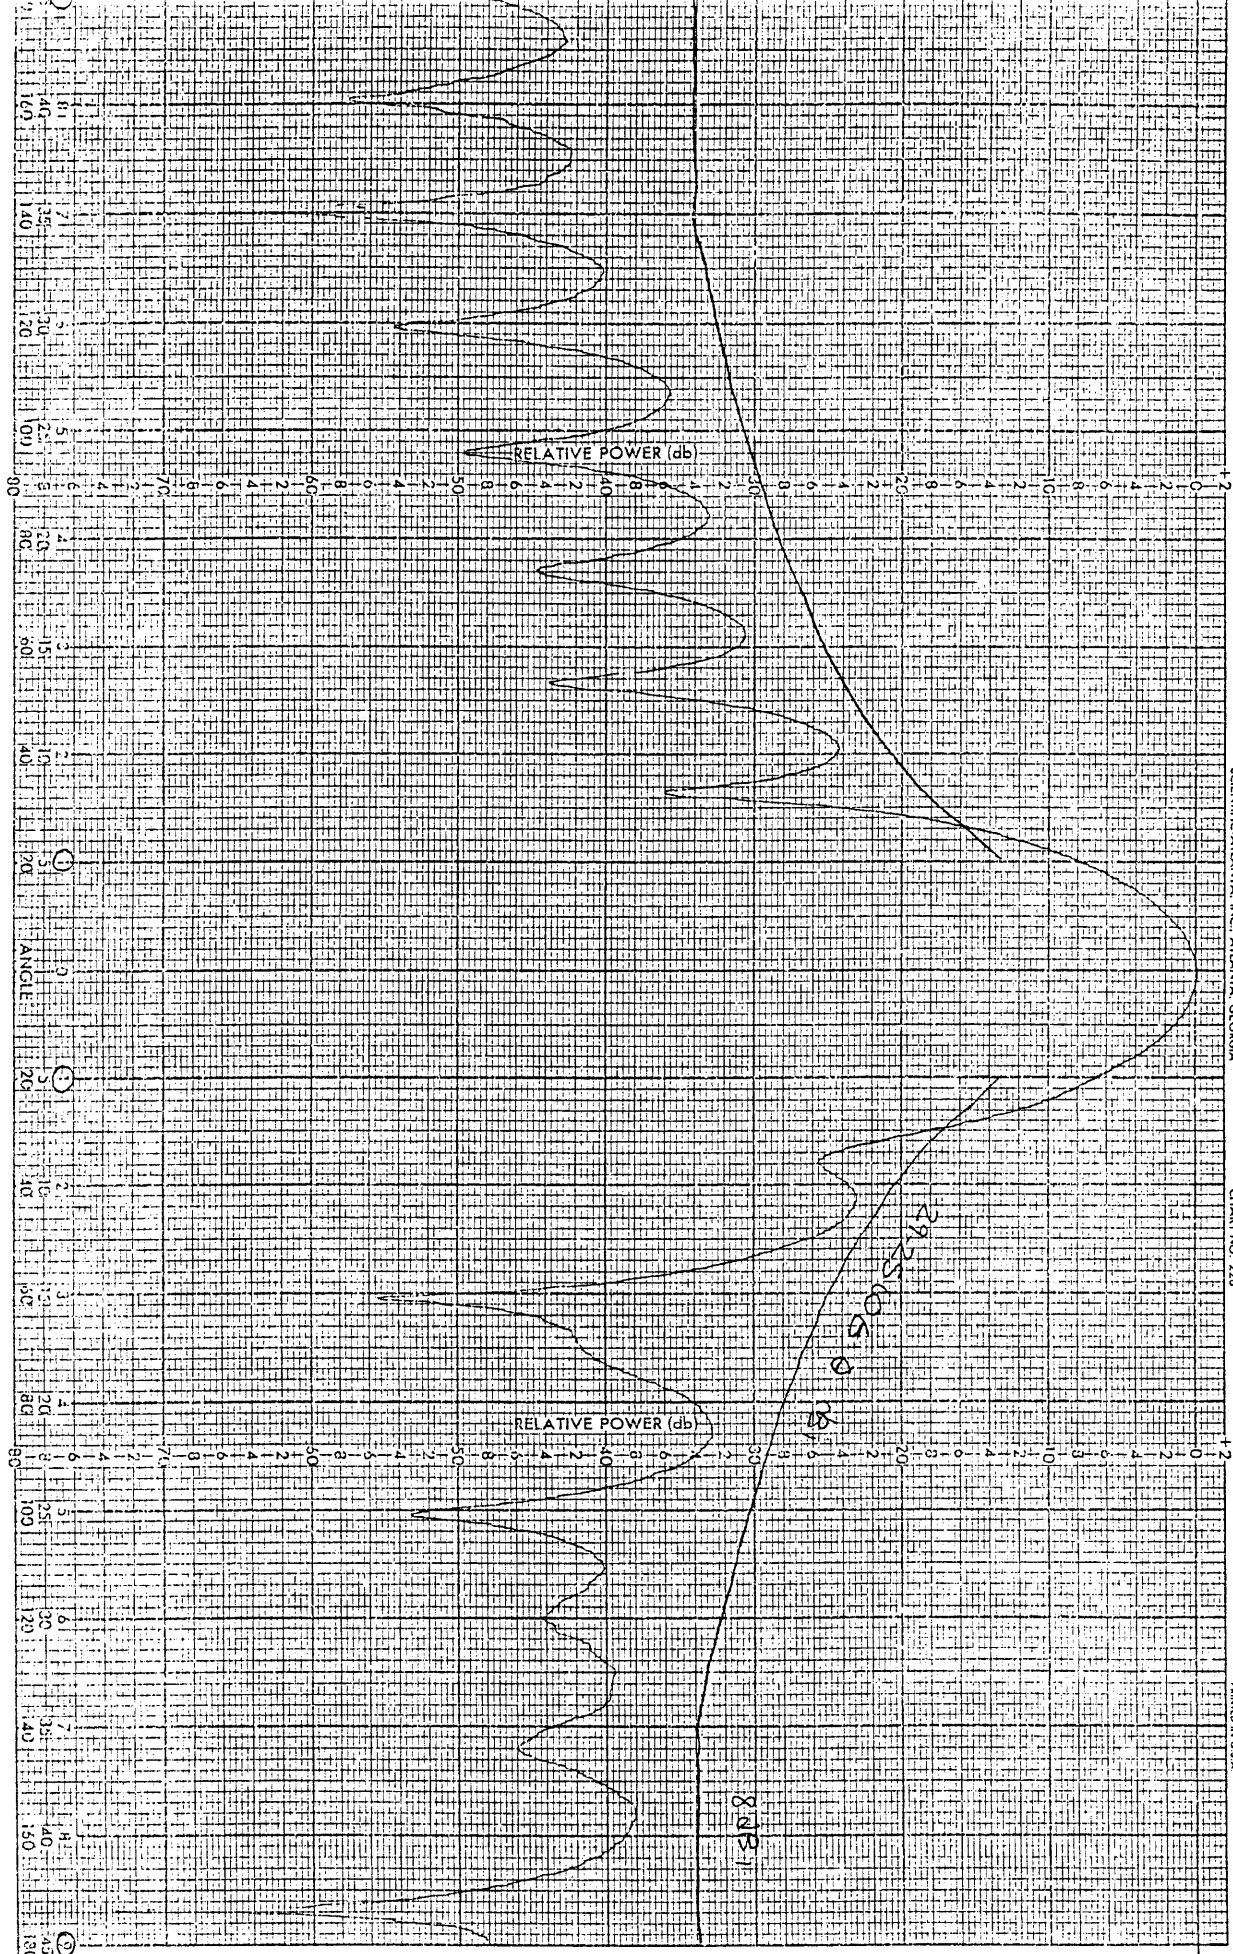

PROJECT 3.6M
REMARKS

4.26th E-Plane ASYM

ENGR RB GB

DATE 1-14-92

000017