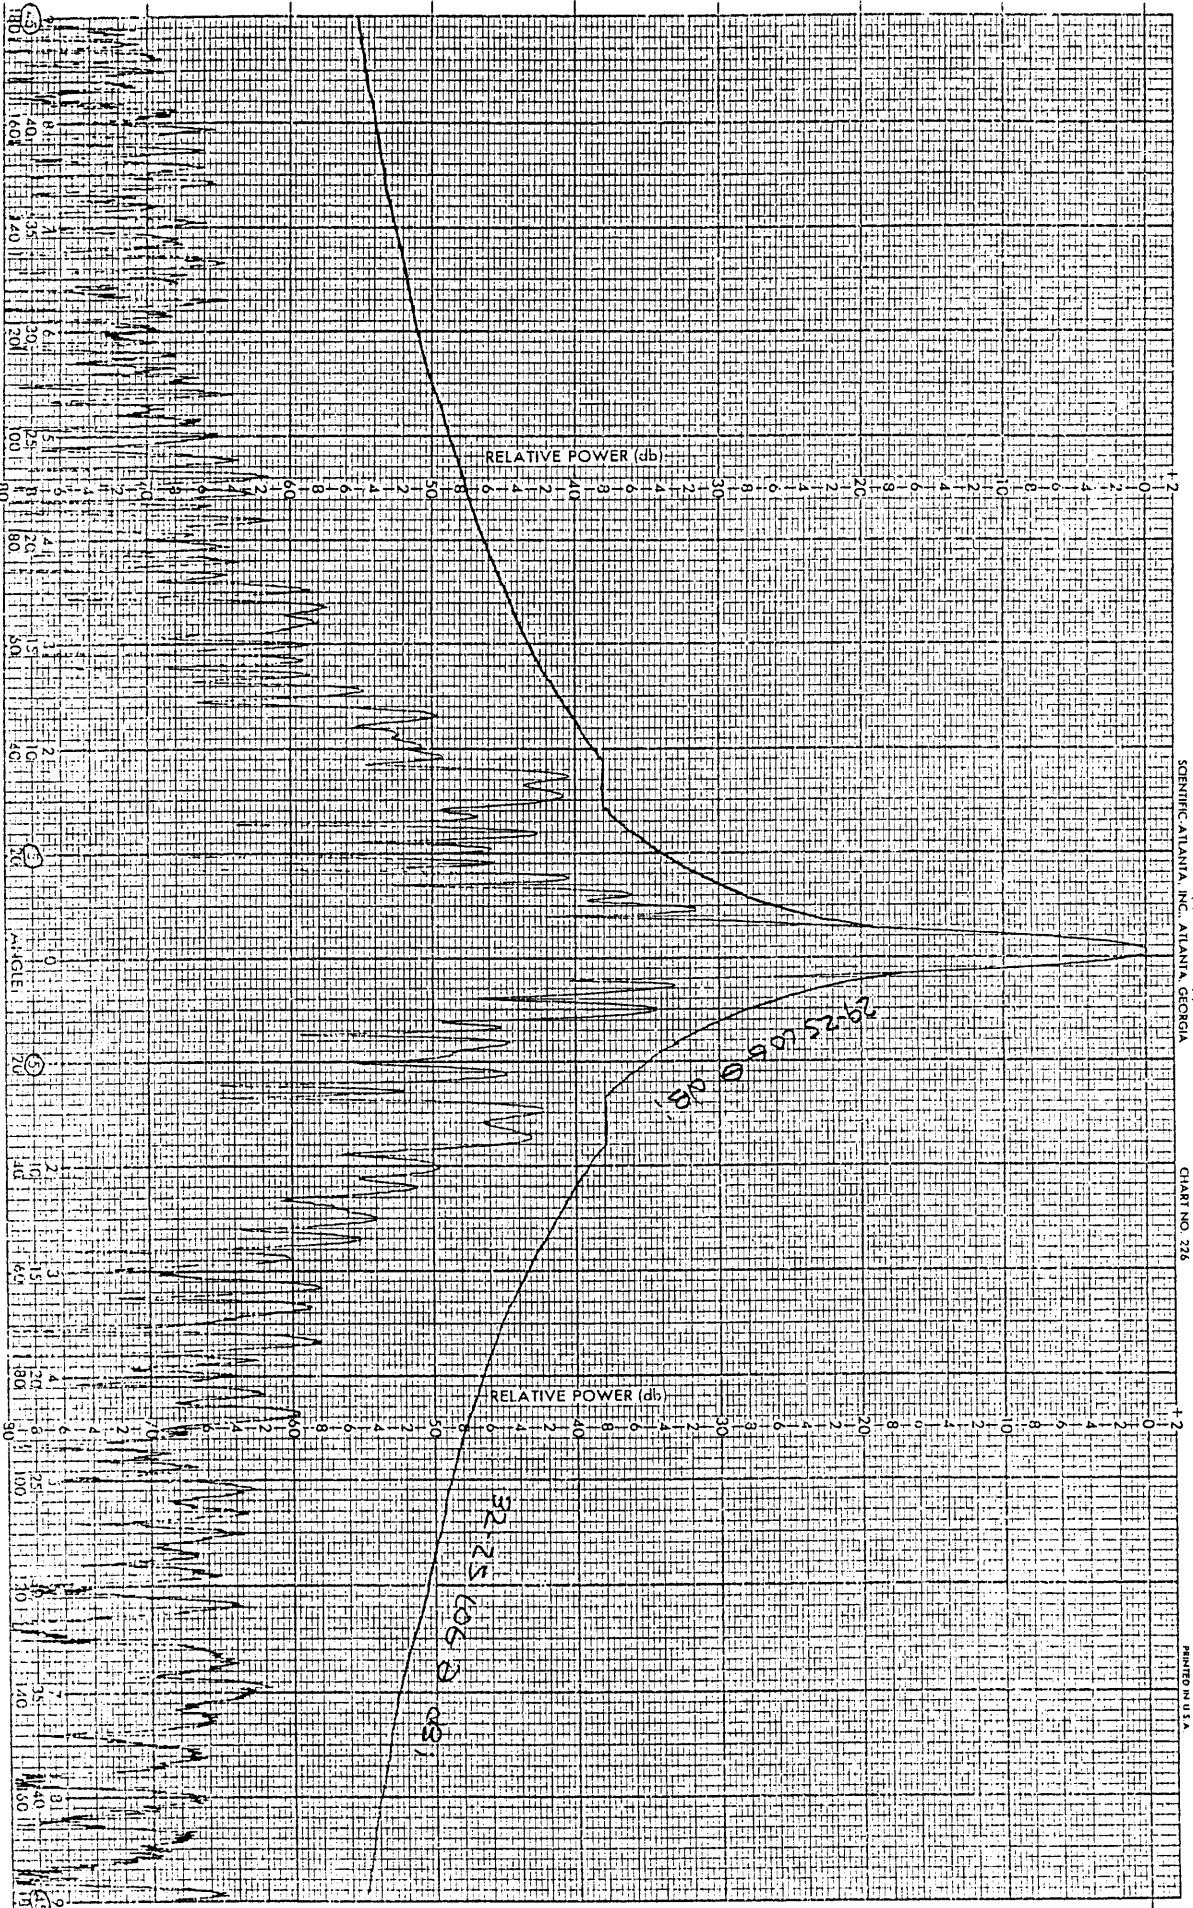

SCIENTIFIC ATLANTA, INC. ATLANTA, GEORGIA

CHART NO. 226

PRINTED IN U.S.A.

PROJECT 3.6M
REMARKS

6.425 GHz E-Dipole ASYM

ENGR RB GB

DATE 1-14-92