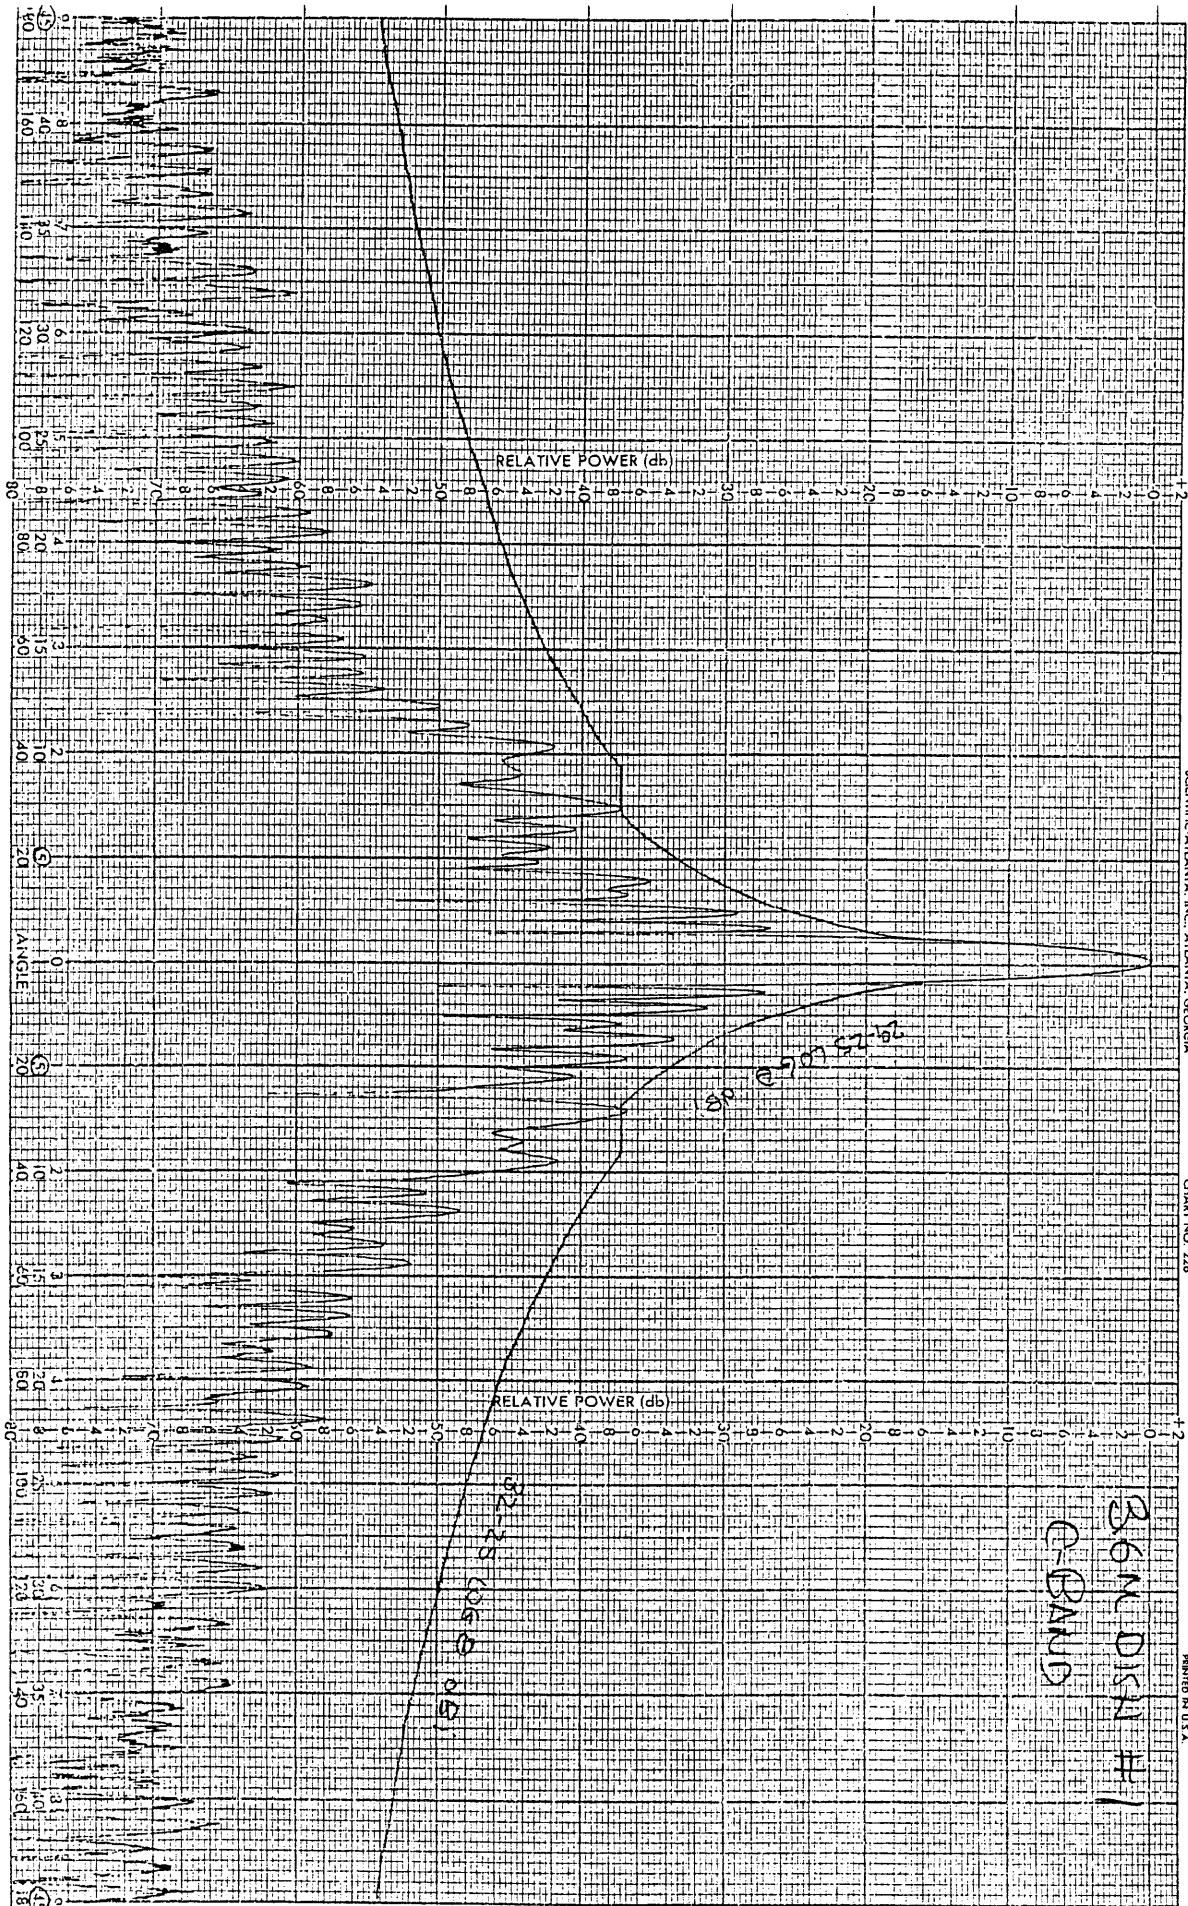

18 DB

36M DISK #1
E-BAND

PROJECT 3.6M
REMARKS

5.85 GHz F-Plane 0.7M

ENGR RB GB

DATE 1-14-92

SCIENTIFIC ATLANTA, INC. ATLANTA, GEORGIA

CHART NO. 276