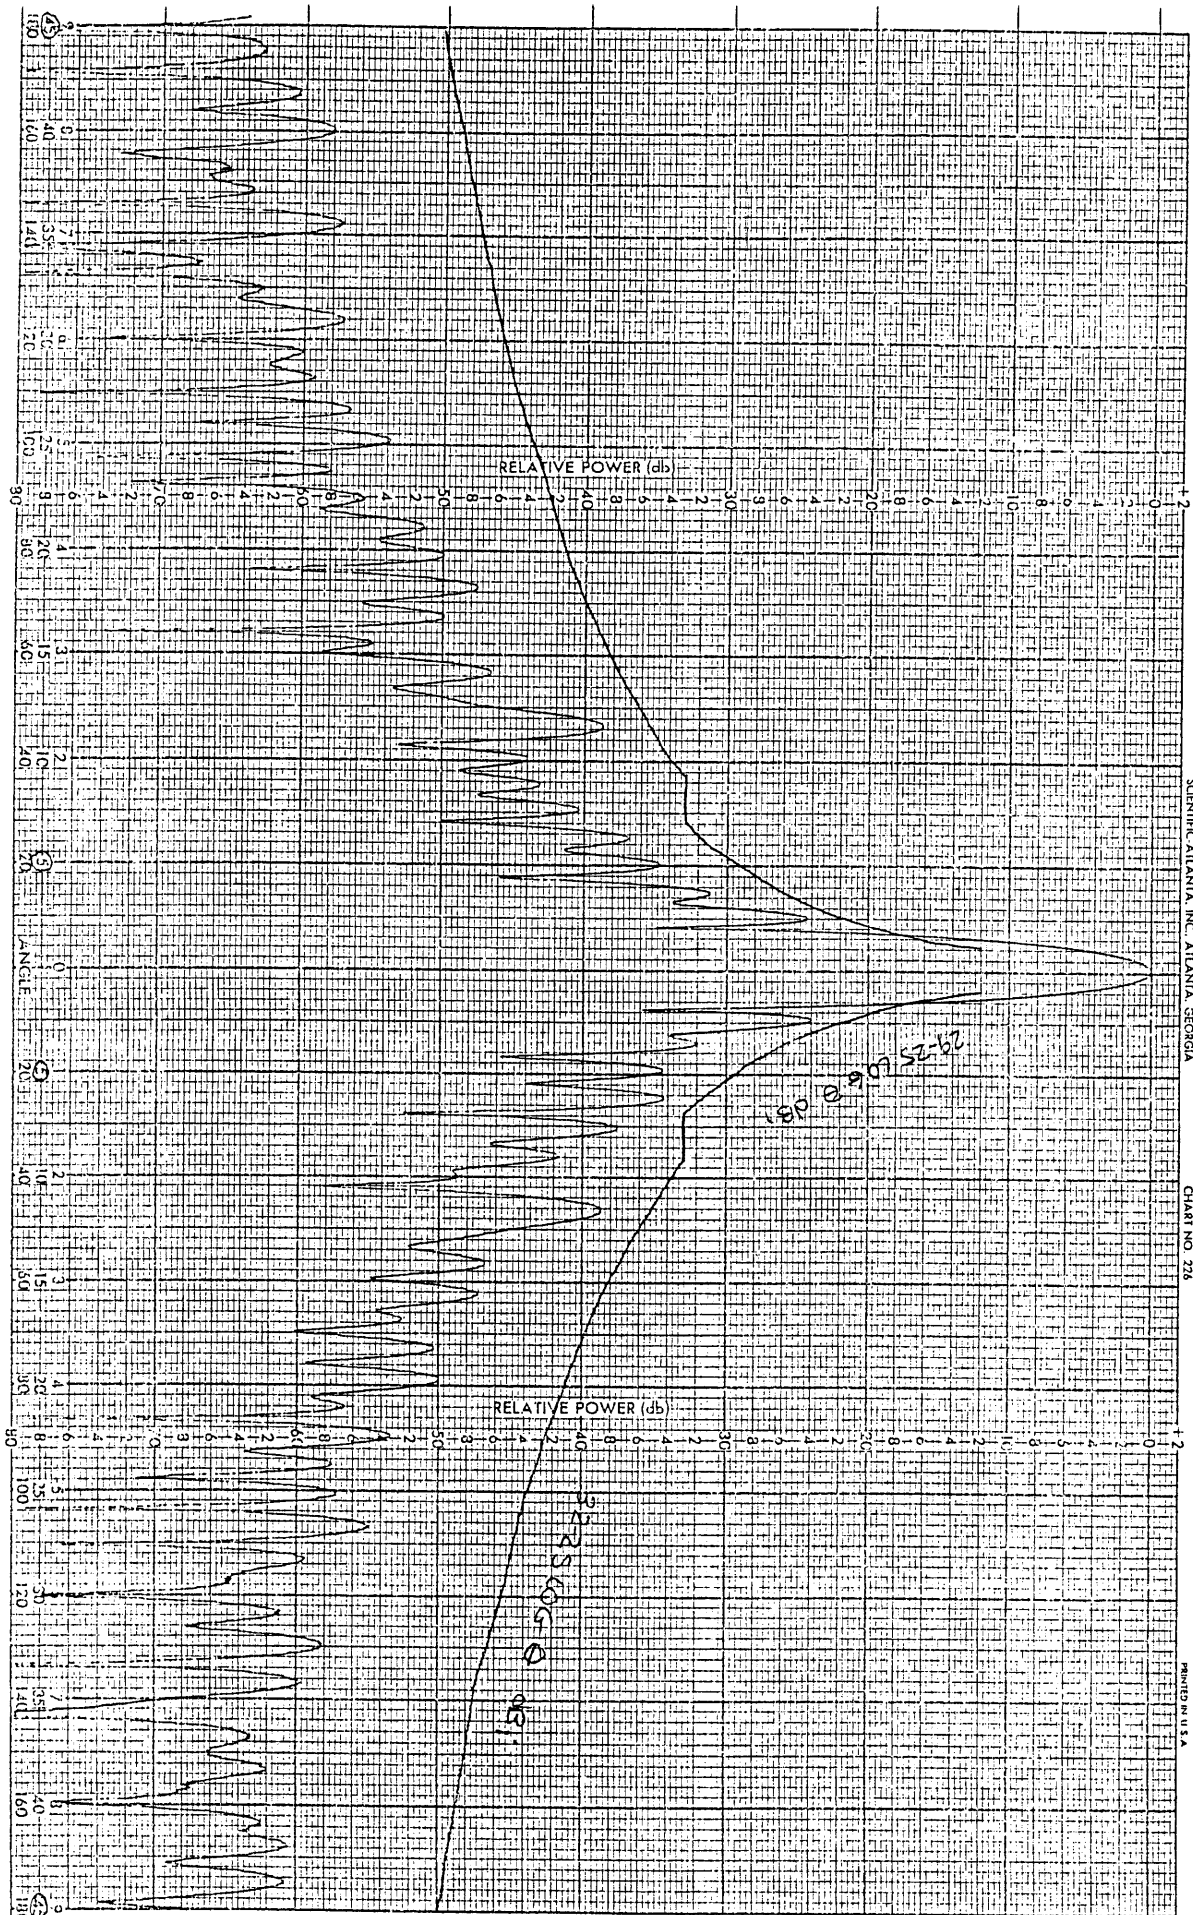

SCIENTIFIC ATLANTA, INC. ATLANTA, GEORGIA

CHART NO. 224

PRINTED IN U.S.A.

PROJECT 3.6M
REMARKS

3625-11 E. Blount SVM

ENGR RB GB

DATE 1-13-92