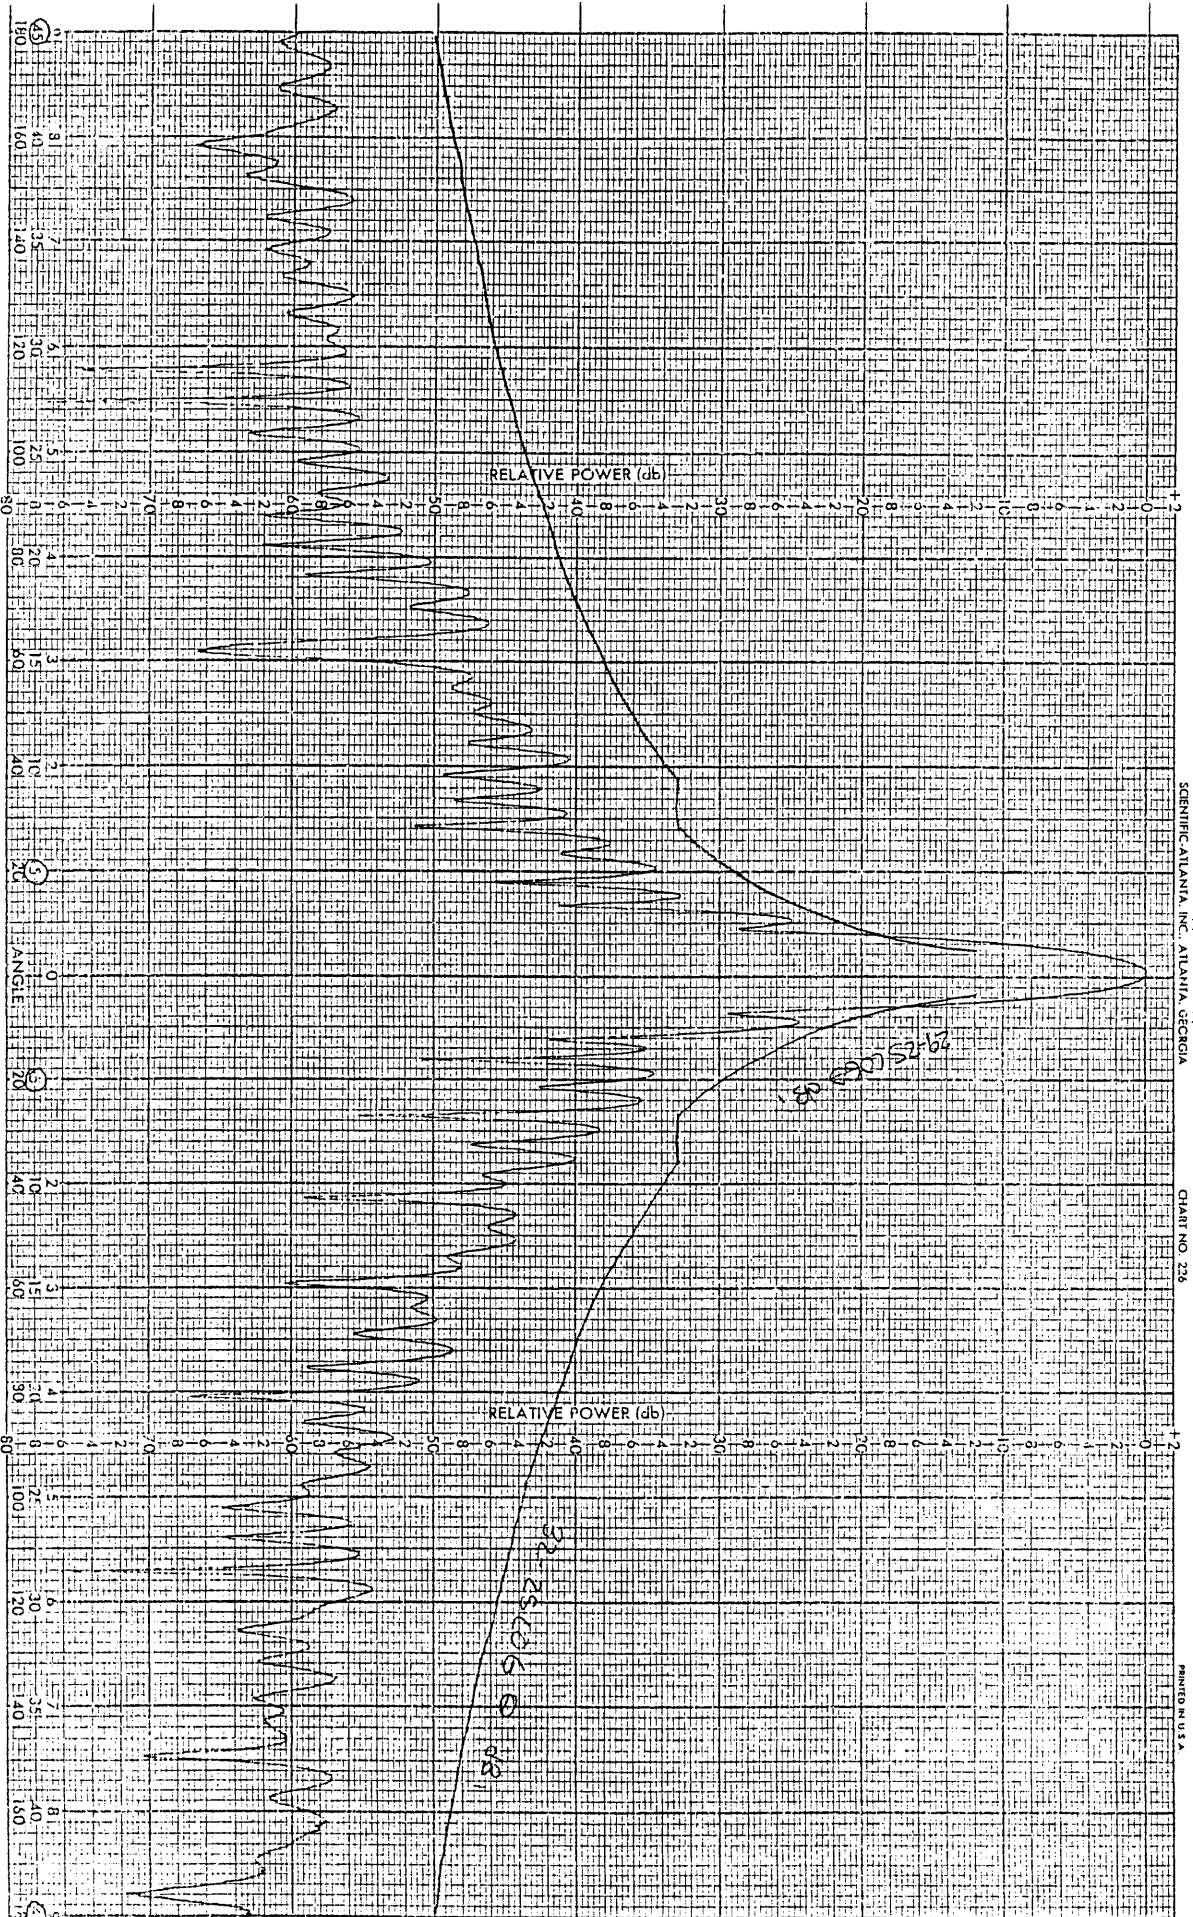

SCIENTIFIC ATLANTA INC. ATLANTA, GEORGIA

CHART NO. 228

PRINTED IN U.S.A.

PROJECT 3.6M ENGR RB GB DATE 1-13-92
2.615GHz H.M. - Sym