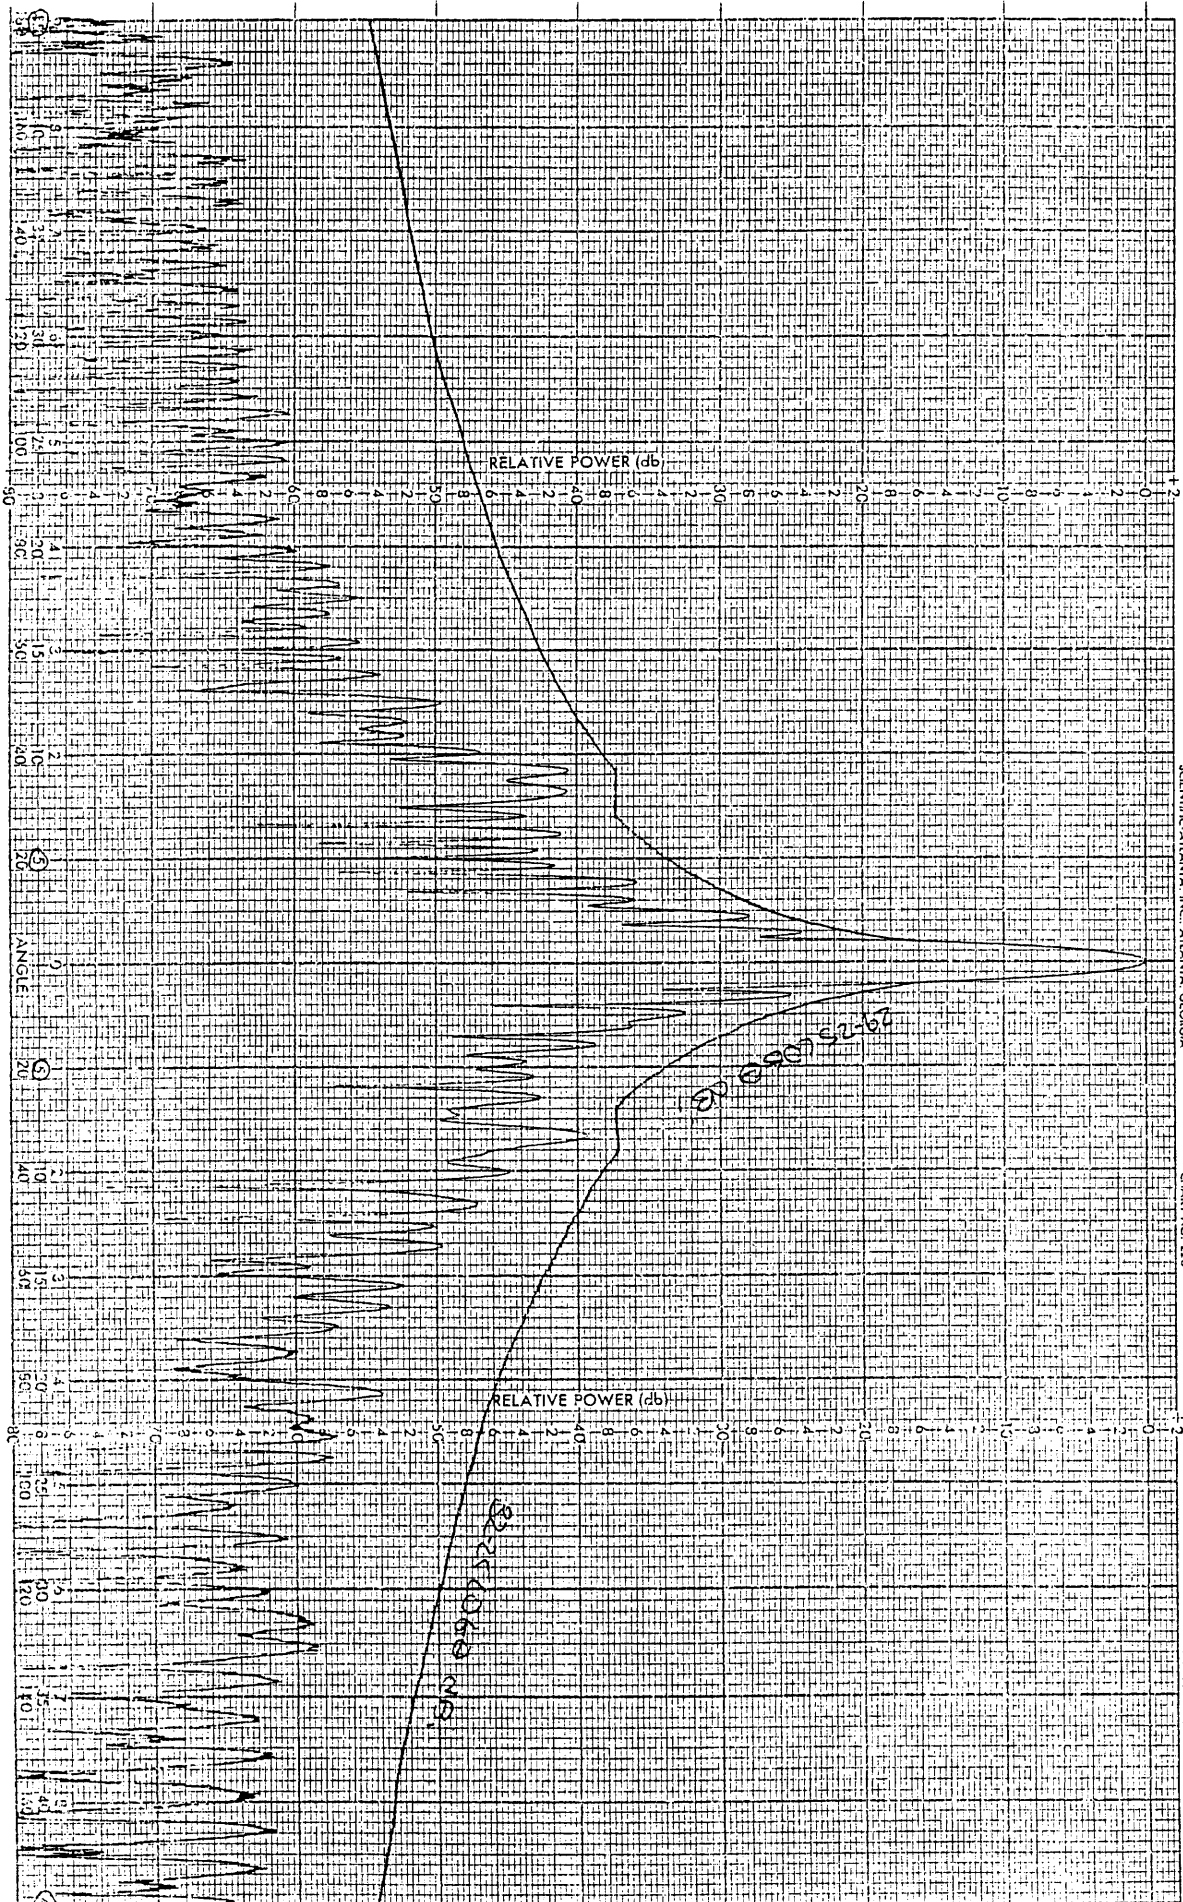

SCIENTIFIC ATLANTA, INC., ATLANTA, GEORGIA

CHART NO. 228

PRINTED IN U.S.A.

PROJECT 3.6M
REMARKS

6425 H... sym

ENGR RB GB

DATE 1-13-92

SCIENTIFIC ATLANTA, INC. ATLANTA, GEORGIA