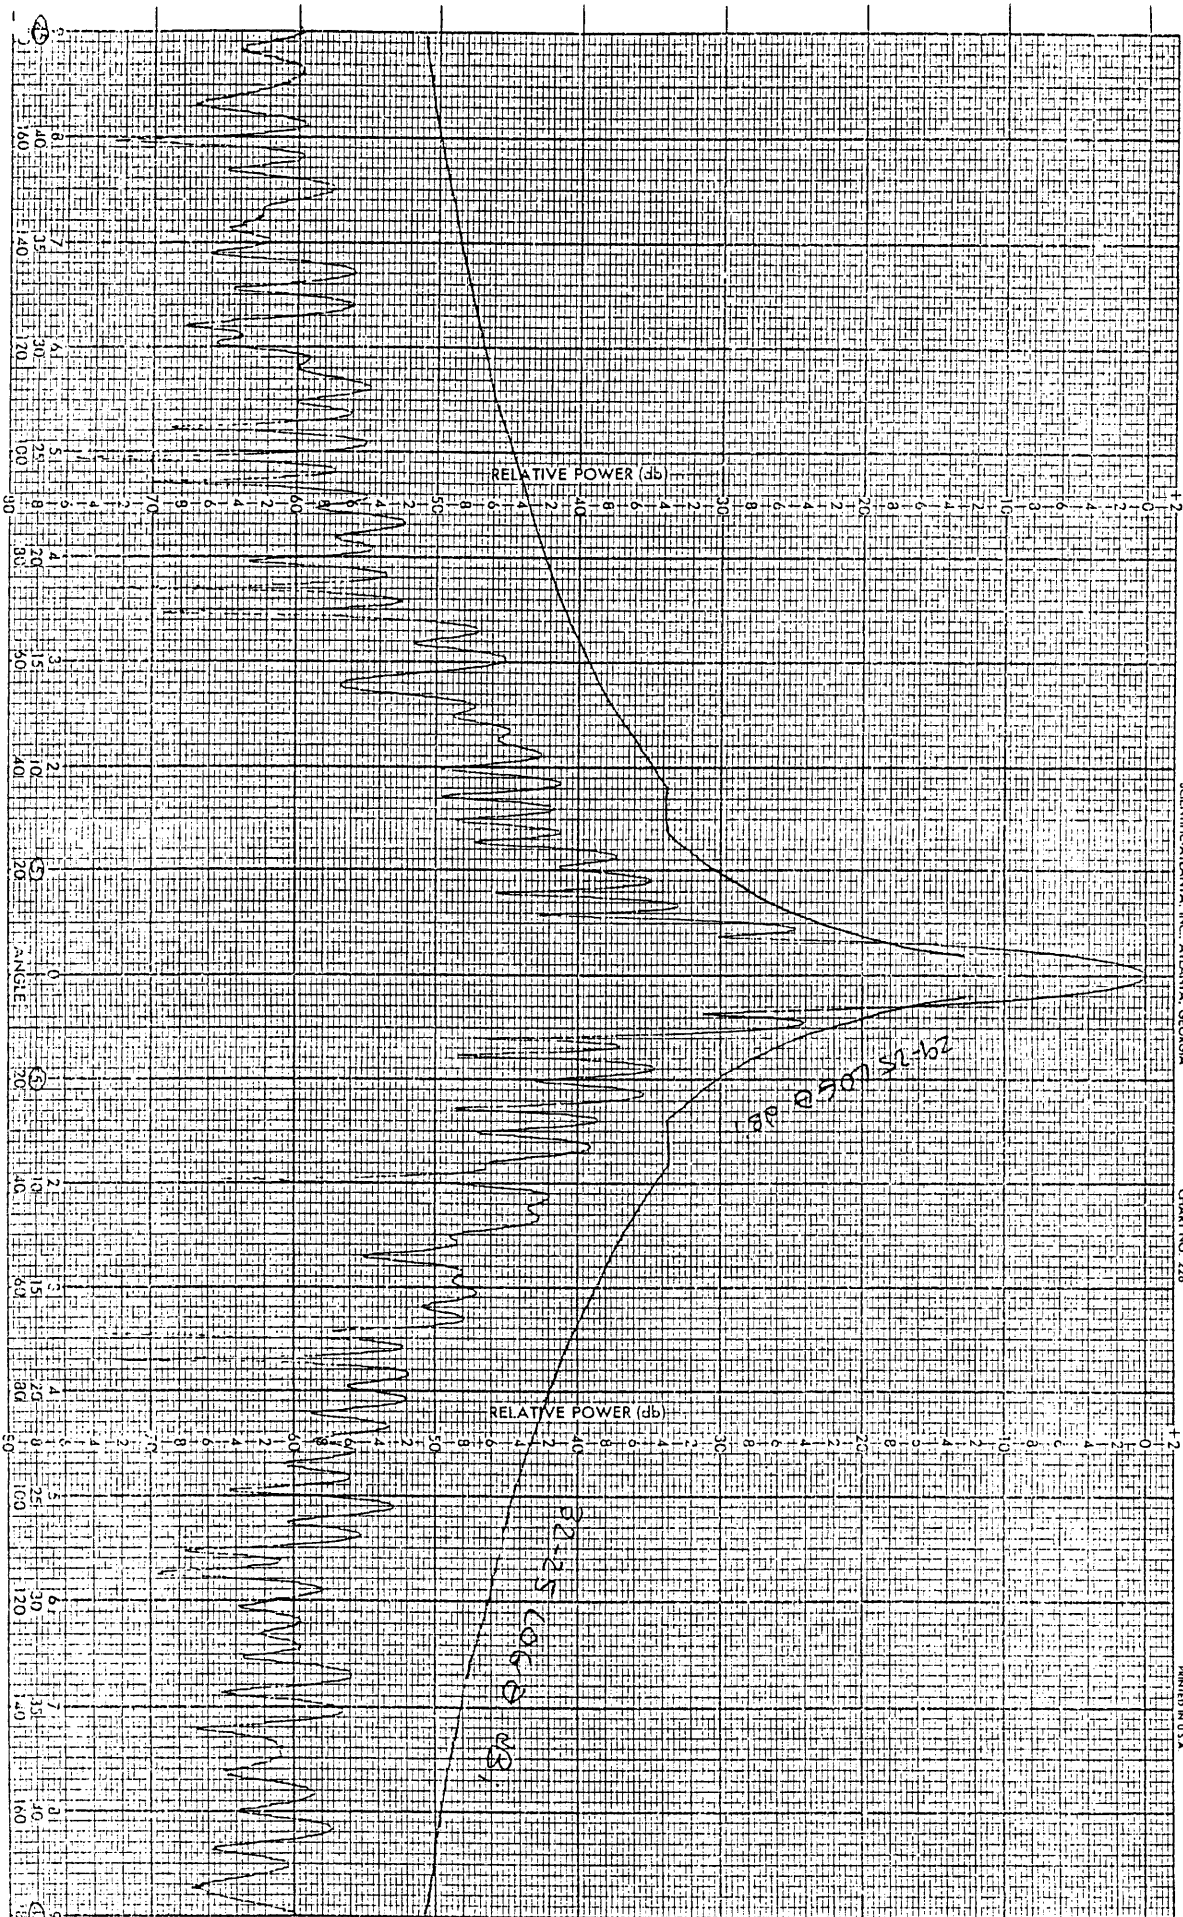

SCIENTIFIC ATLANTA, INC., ATLANTA, GEORGIA

CHART NO. 27A

PRINTED IN U.S.A.

PROJECT 3.6M
REMARKS 3.9564 H-M AHE SYM ENGR RB GB DATE 1-13-92