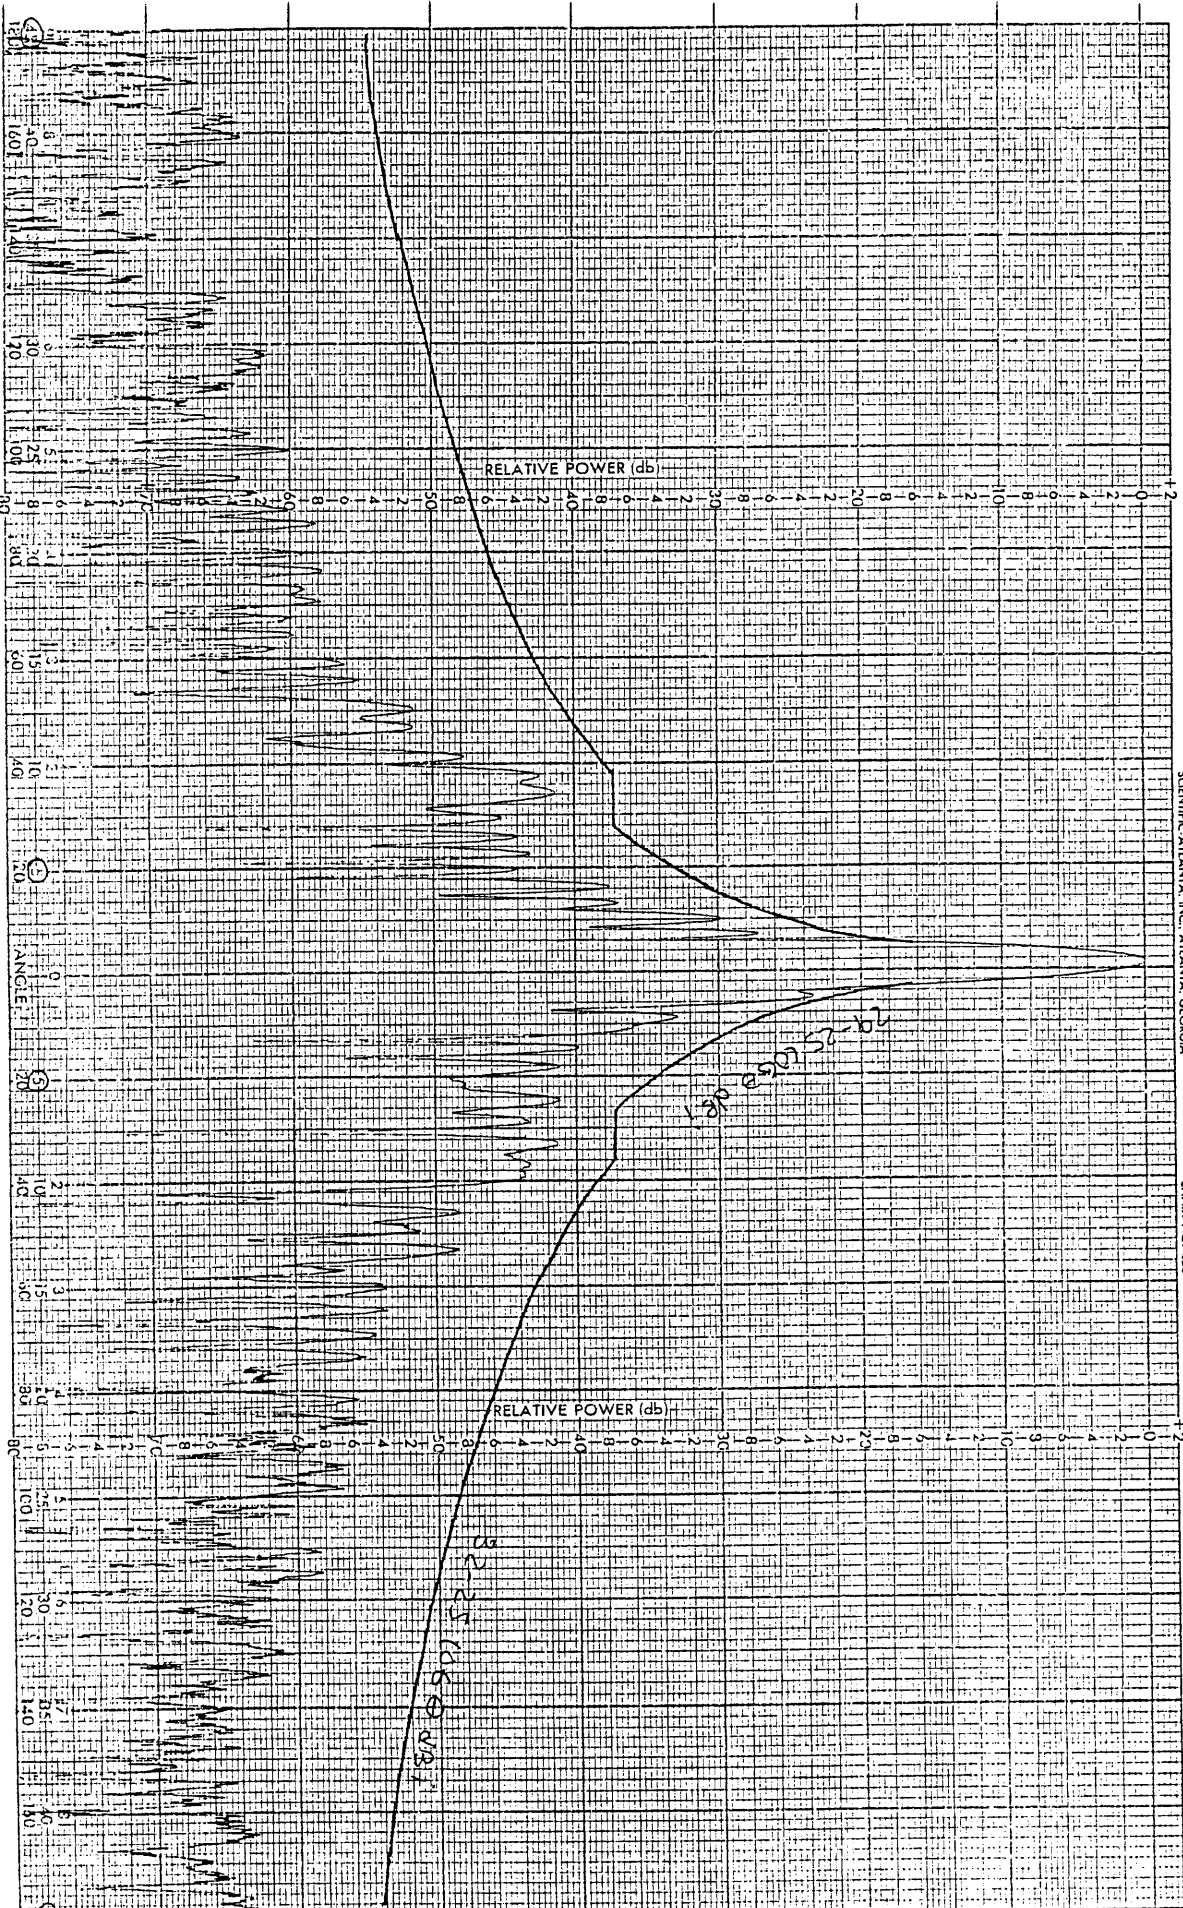

PROJECT 3.6M
REMARKS

525GH H-PLANE NSVM

ENGR RB GB

DATE 1-14-92