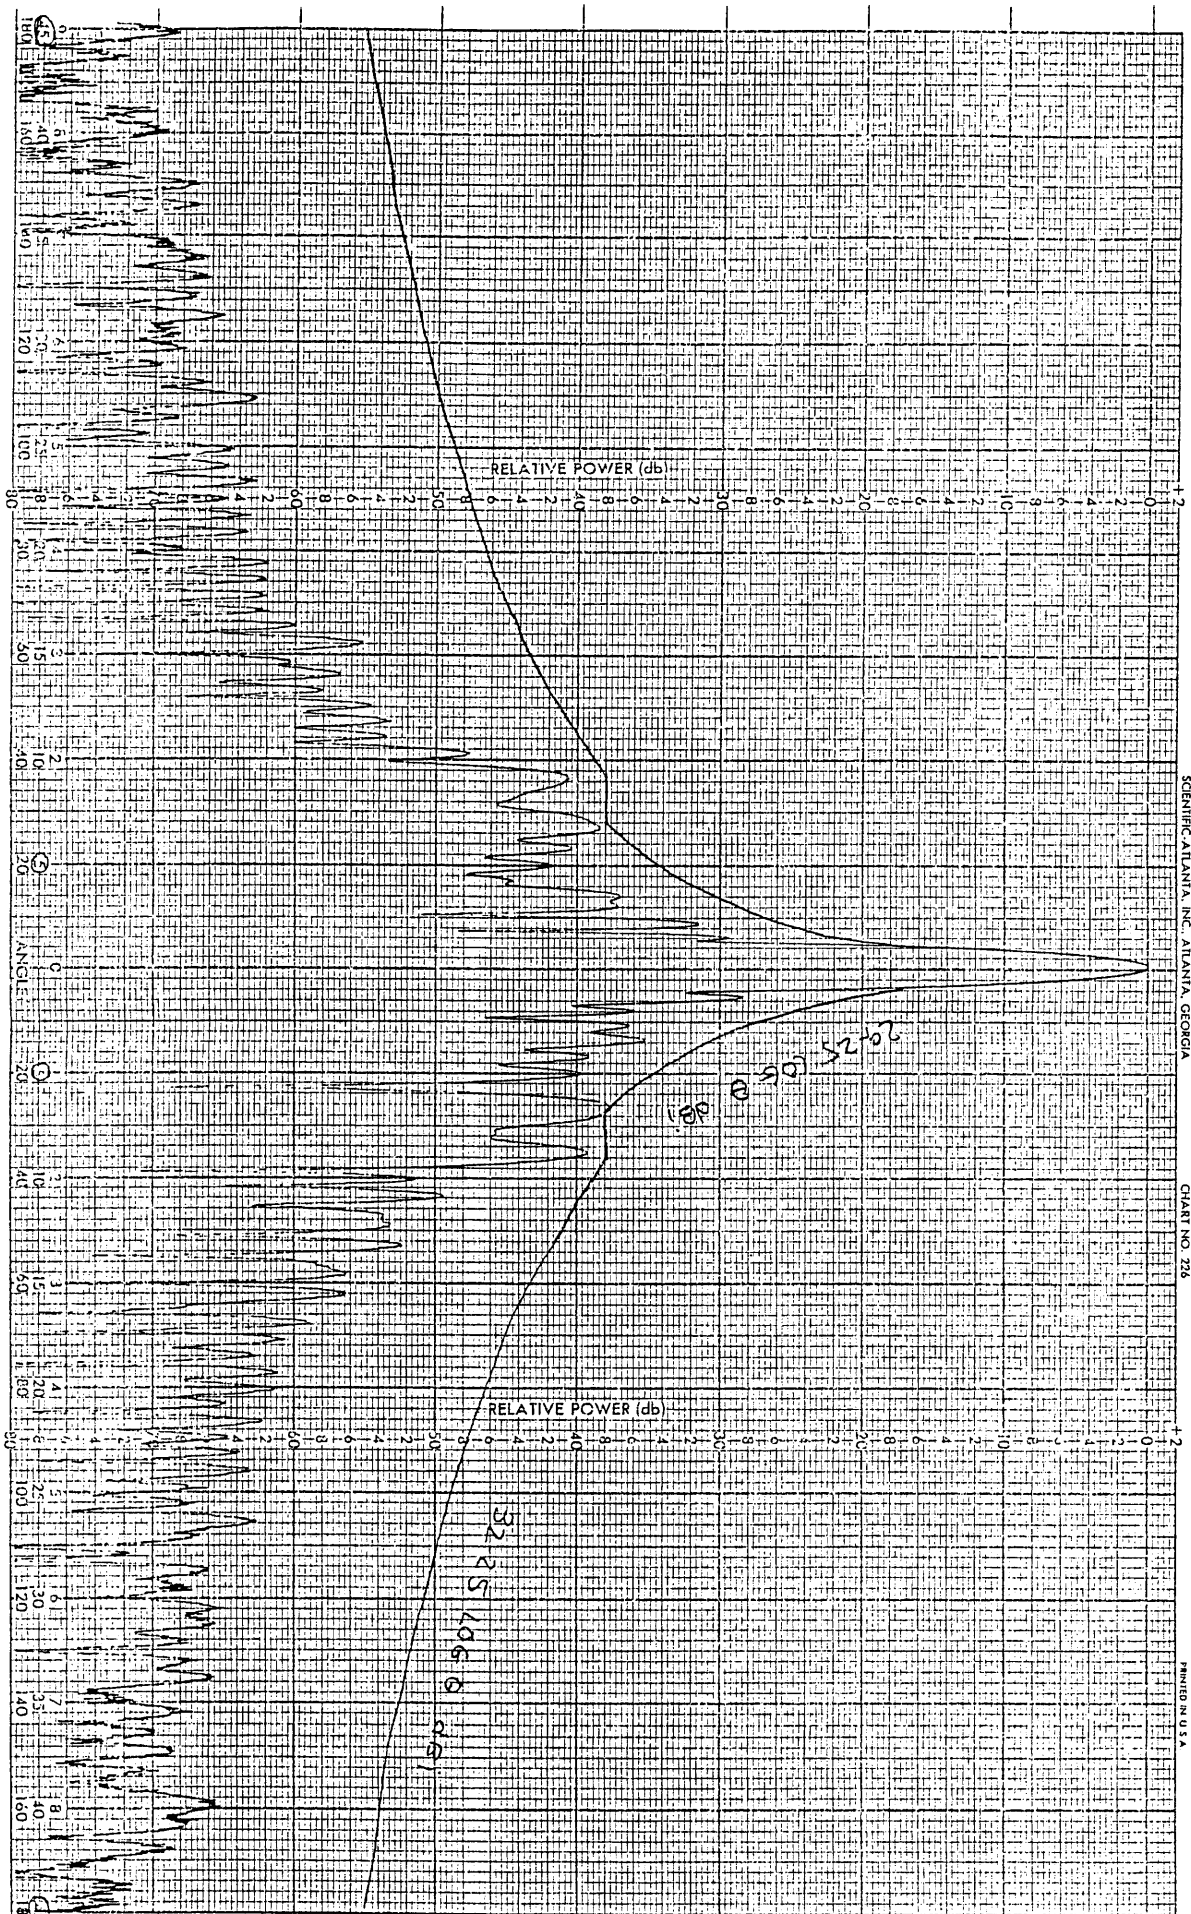

SCIENTIFIC ATLANTA, INC., ATLANTA, GEORGIA

CHART NO. 228

PRINTED IN U.S.A.

PROJECT 3.6M
REMARKS

6425 H... sym

ENGR RB GB

DATE 1-13-92