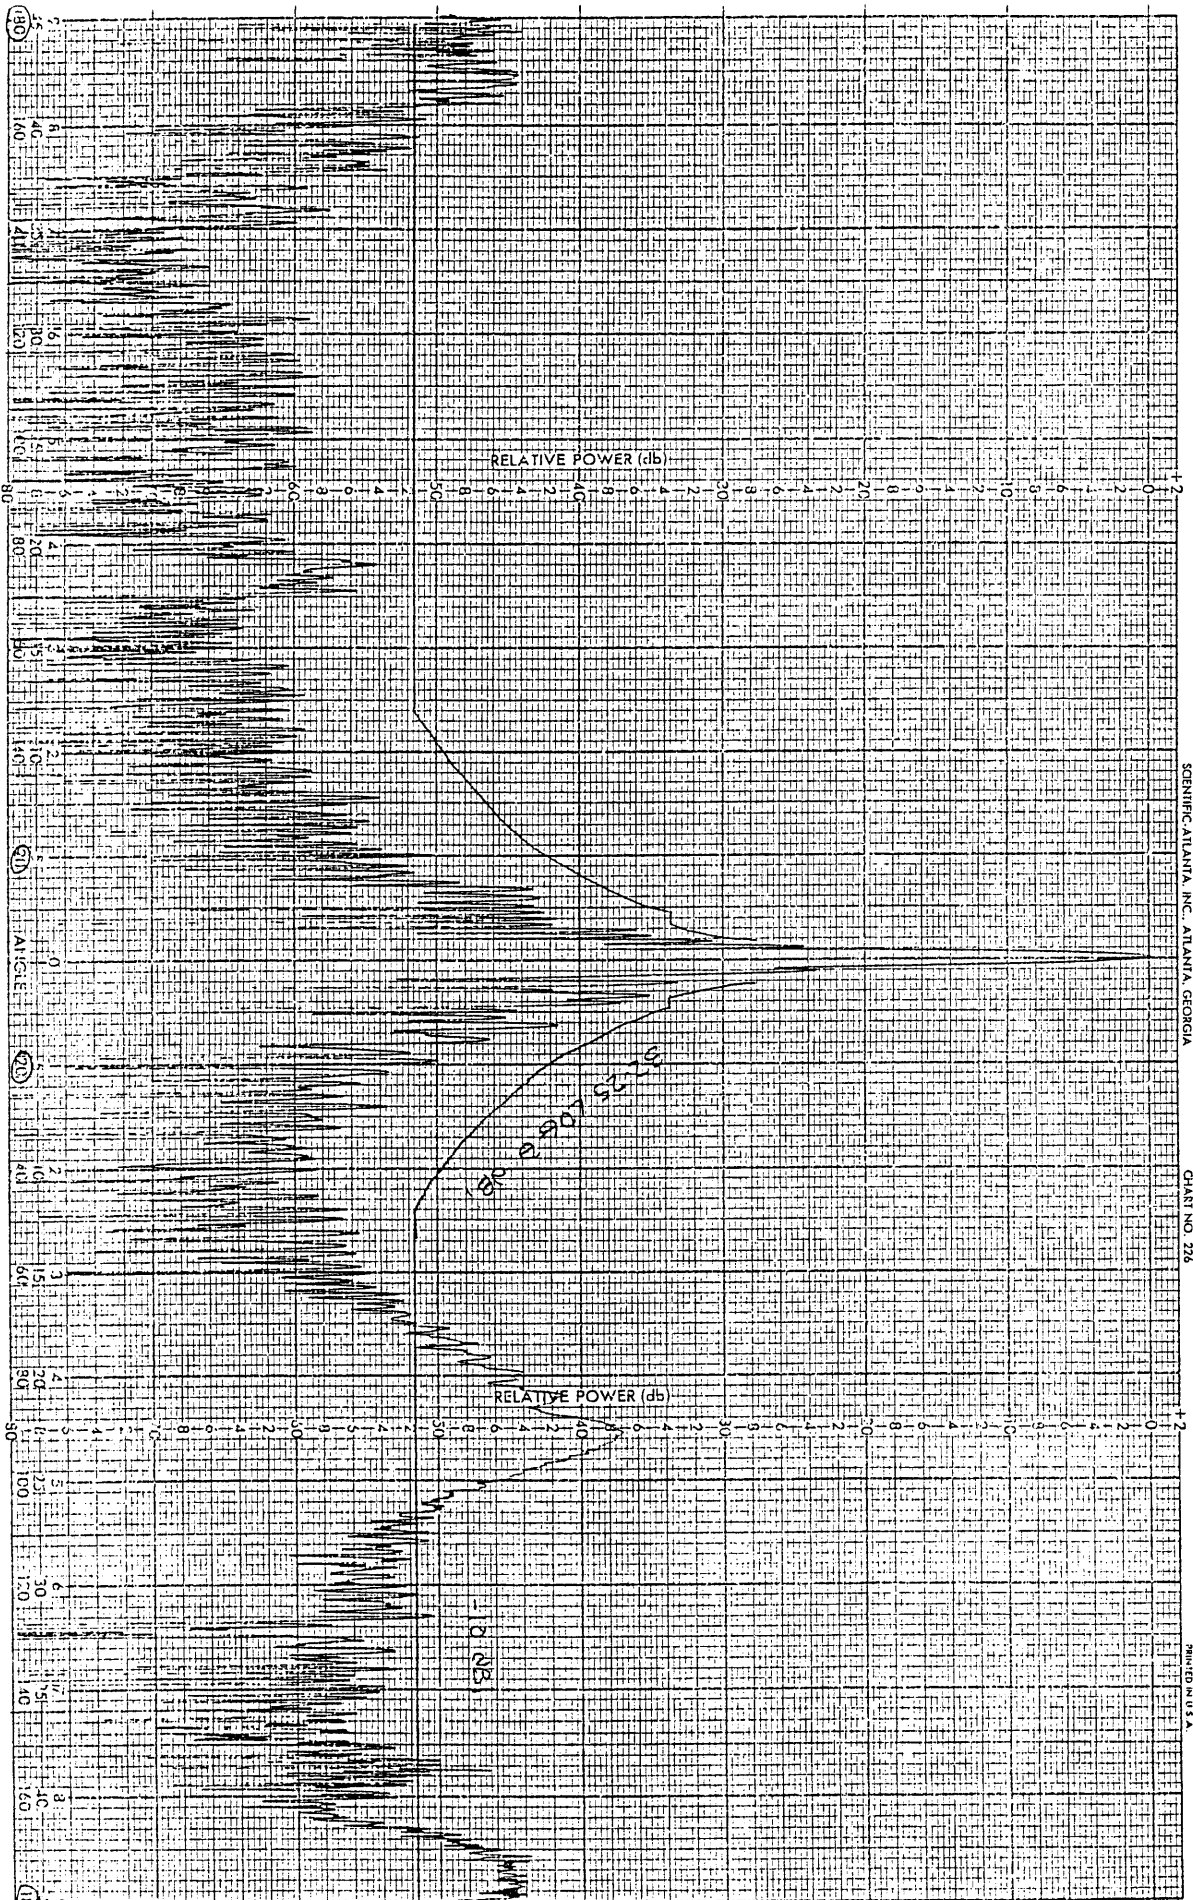

SCIENTIFIC ATLANTA, INC., ATLANTA, GEORGIA

CHART NO. 276

PRINTED IN U.S.A.

PROJECT 3.6m
REMARKS 3.956Hz

E-PLANE ASYM.
ENGR RB GB

DATE 1-11-92

000045