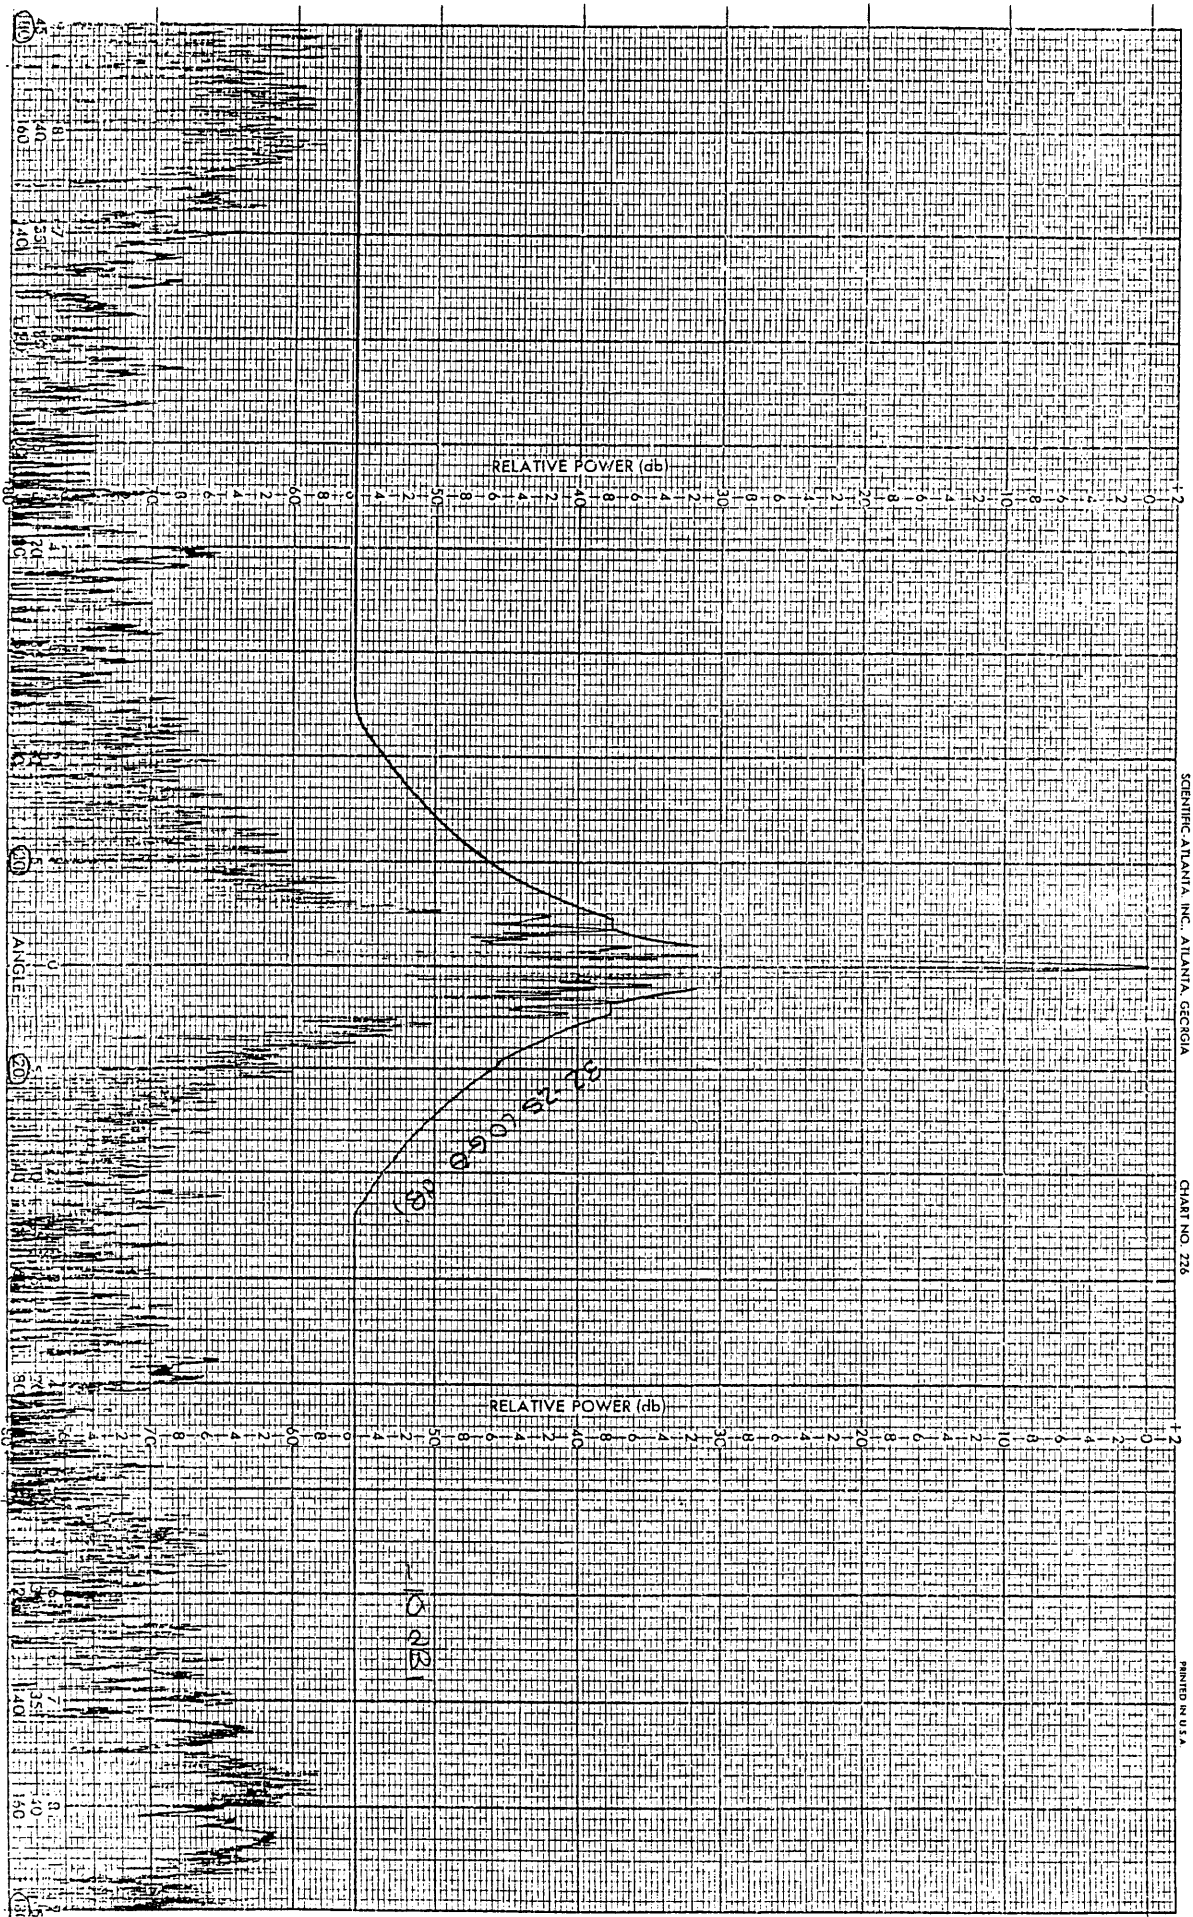

DATE 1-14-92

PROJECT 3.6m  
 REMARKS 4.2m 4-Plane. ASYM

ENGR RB 68

DATE 1-14-92

000004

SCIENTIFIC ATLANTA, INC., ATLANTA, GEORGIA

CHART NO. 226

PRINTED IN U.S.A.