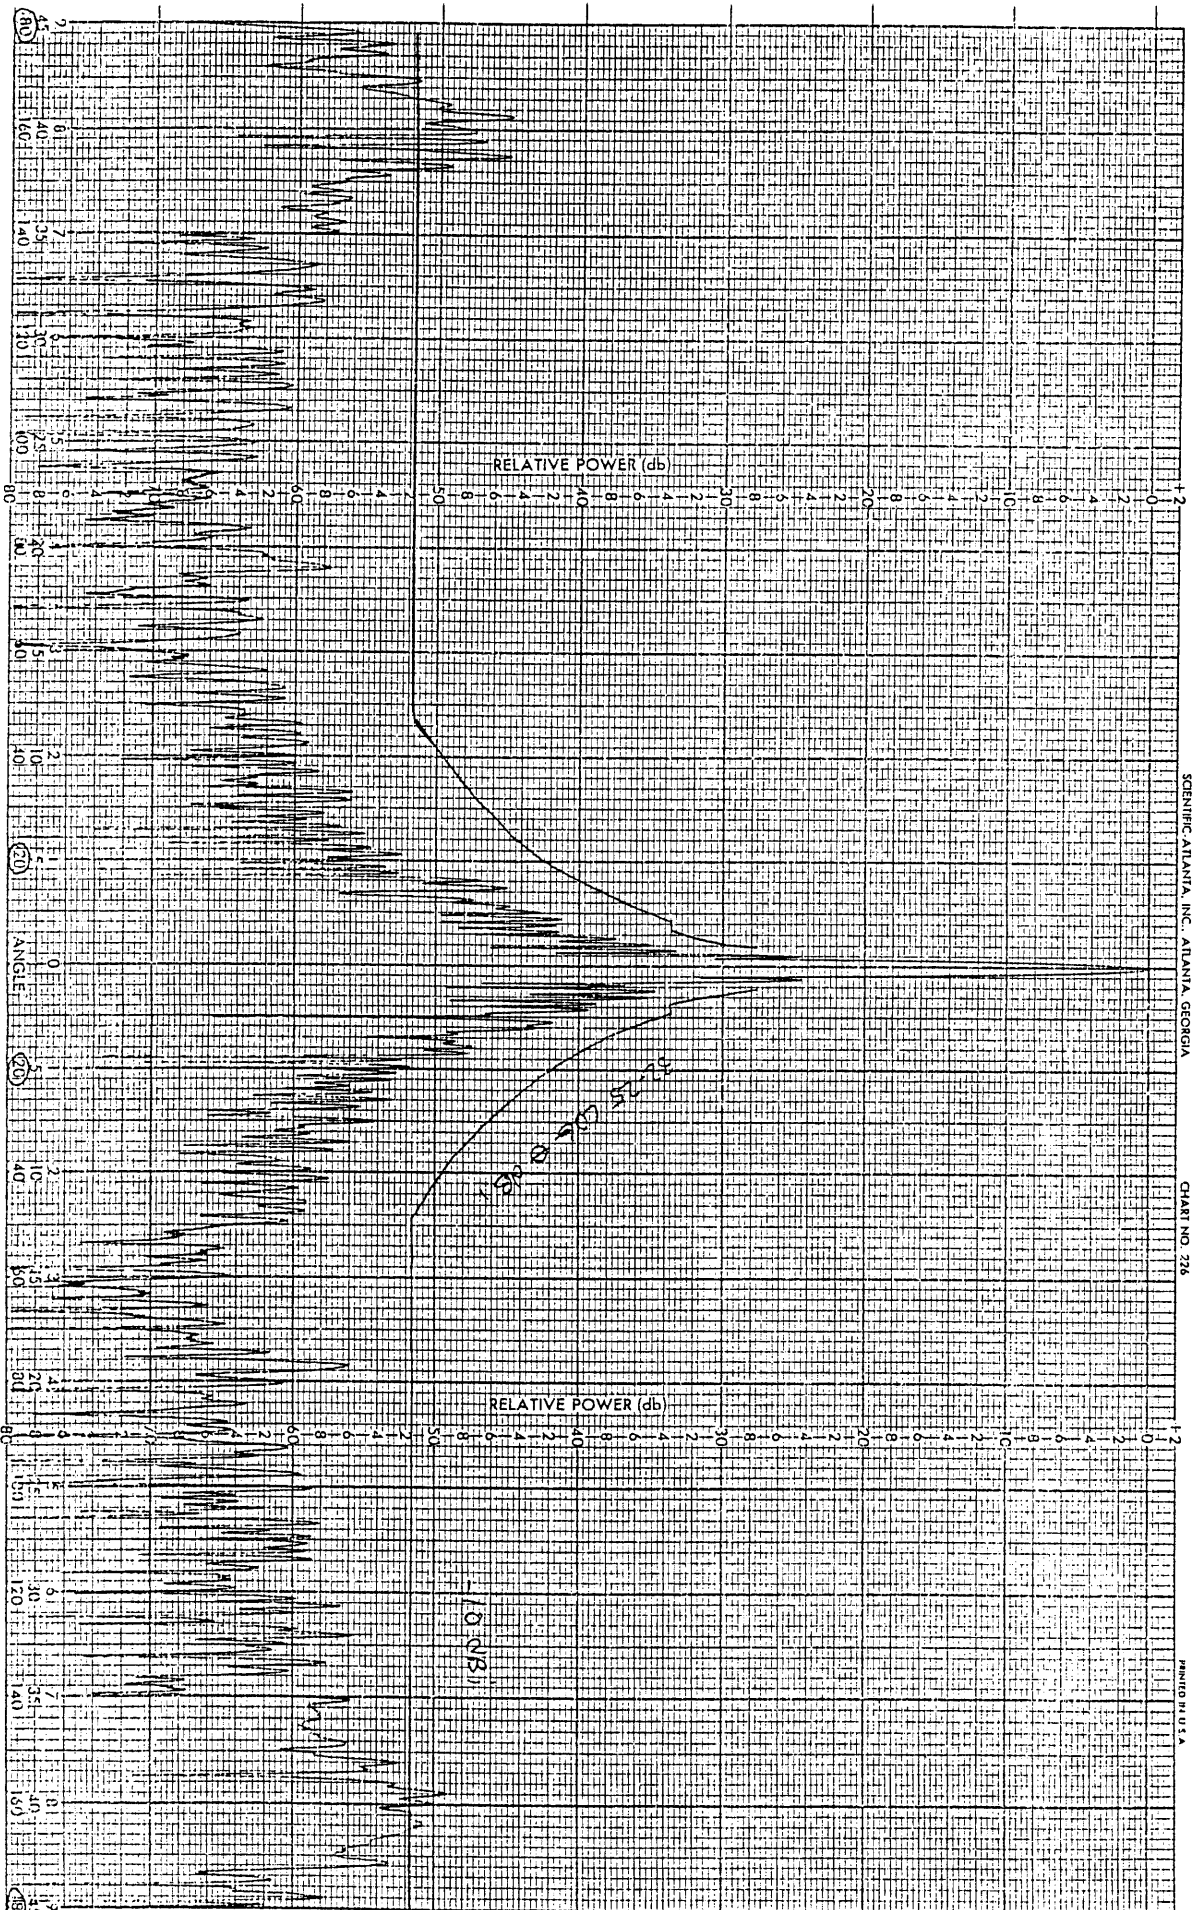

SCIENTIFIC ATLANTA, INC. ATLANTA, GEORGIA

CHART NO. 226

PRINTED IN U.S.A.

PROJECT 3.6M
REMARKS

3.95M H-... sym

ENGR RB GB

DATE 1-13-92