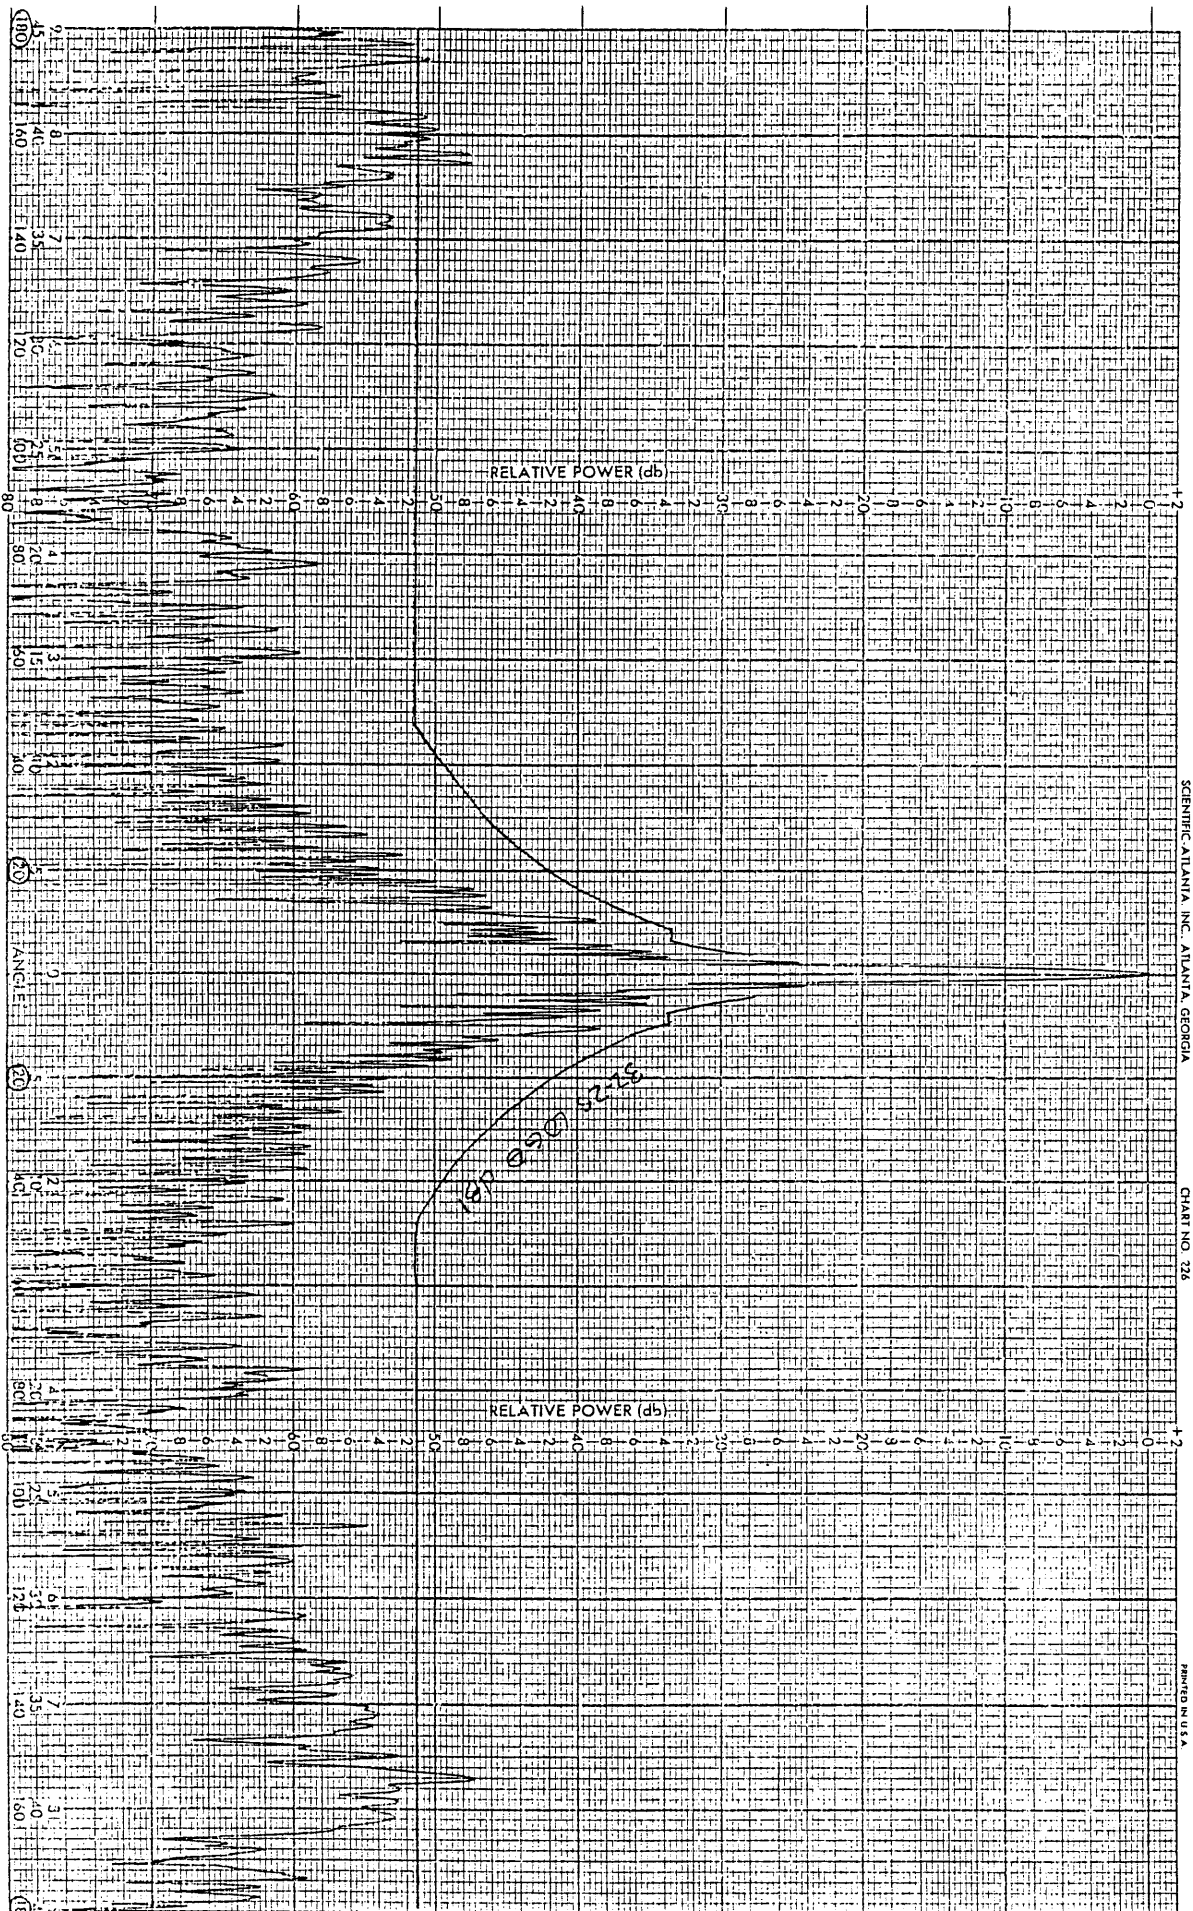

SCIENTIFIC ATLANTA INC. ATLANTA, GEORGIA

CHART NO. 728

PRINTED IN U.S.A.

PROJECT 3.6M
REMARKS

3.95 GHz E.M. - SYM

ENGR RB GB

DATE 1-13-92