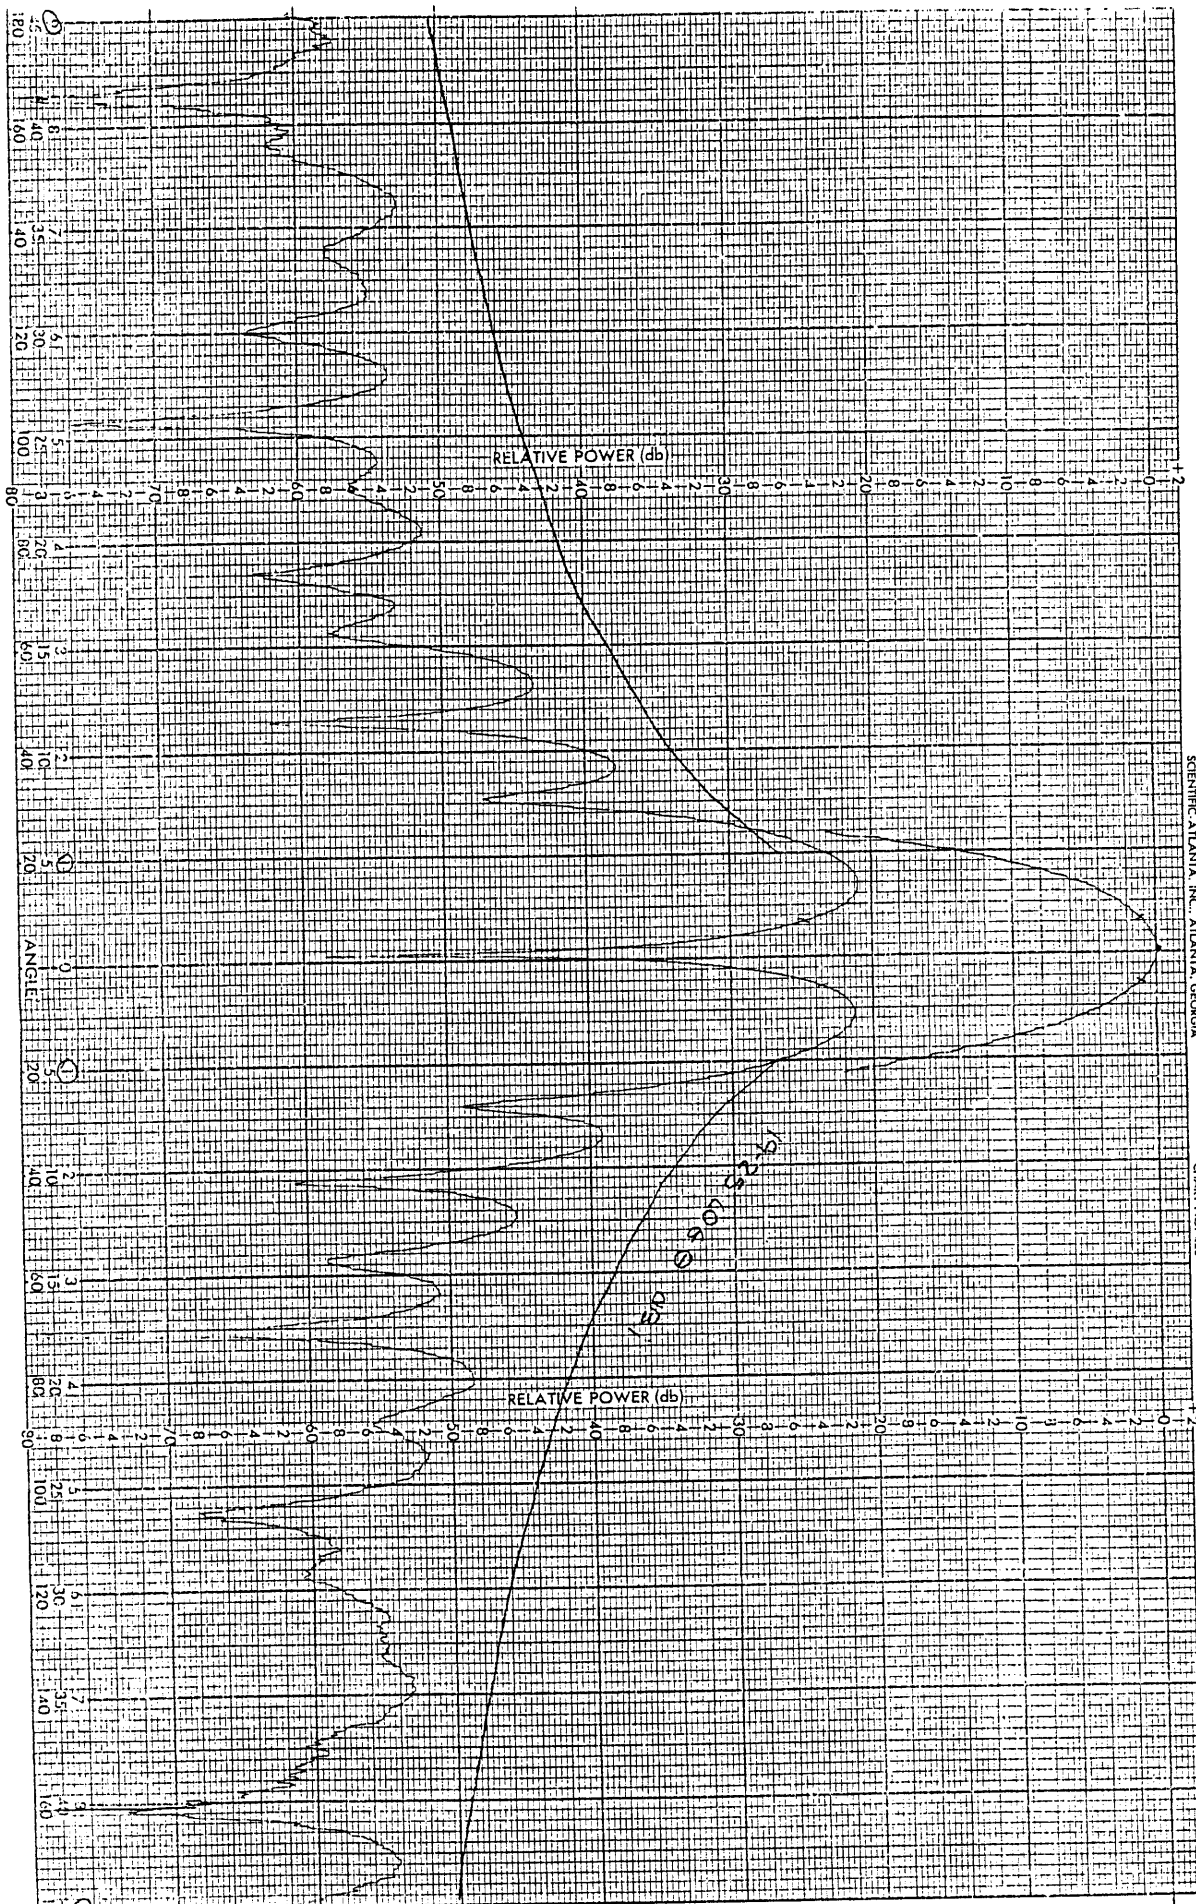

DATE 1-13-92

SCIENTIFIC ATLANTA, INC., ATLANTA, GEORGIA

CHART NO. 276

PRINTED IN U.S.A.

PROJECT 3.6m  
REMARKS 3.956Hz

E-PLANE ASYM.  
ENGR RB GB

DATE 1-11-92

000045

SCIENTIFIC ATLANTA, INC. ATLANTA, GEORGIA

CHART NO. 226

PRINTED IN U.S.A.

PROJECT 3.6M  
 REMARKS 3.95GHz H-Plane ASYM

ENGR RB GB

DATE 1-14-92

000000

SCIENTIFIC ATLANTA, INC. ATLANTA, GEORGIA