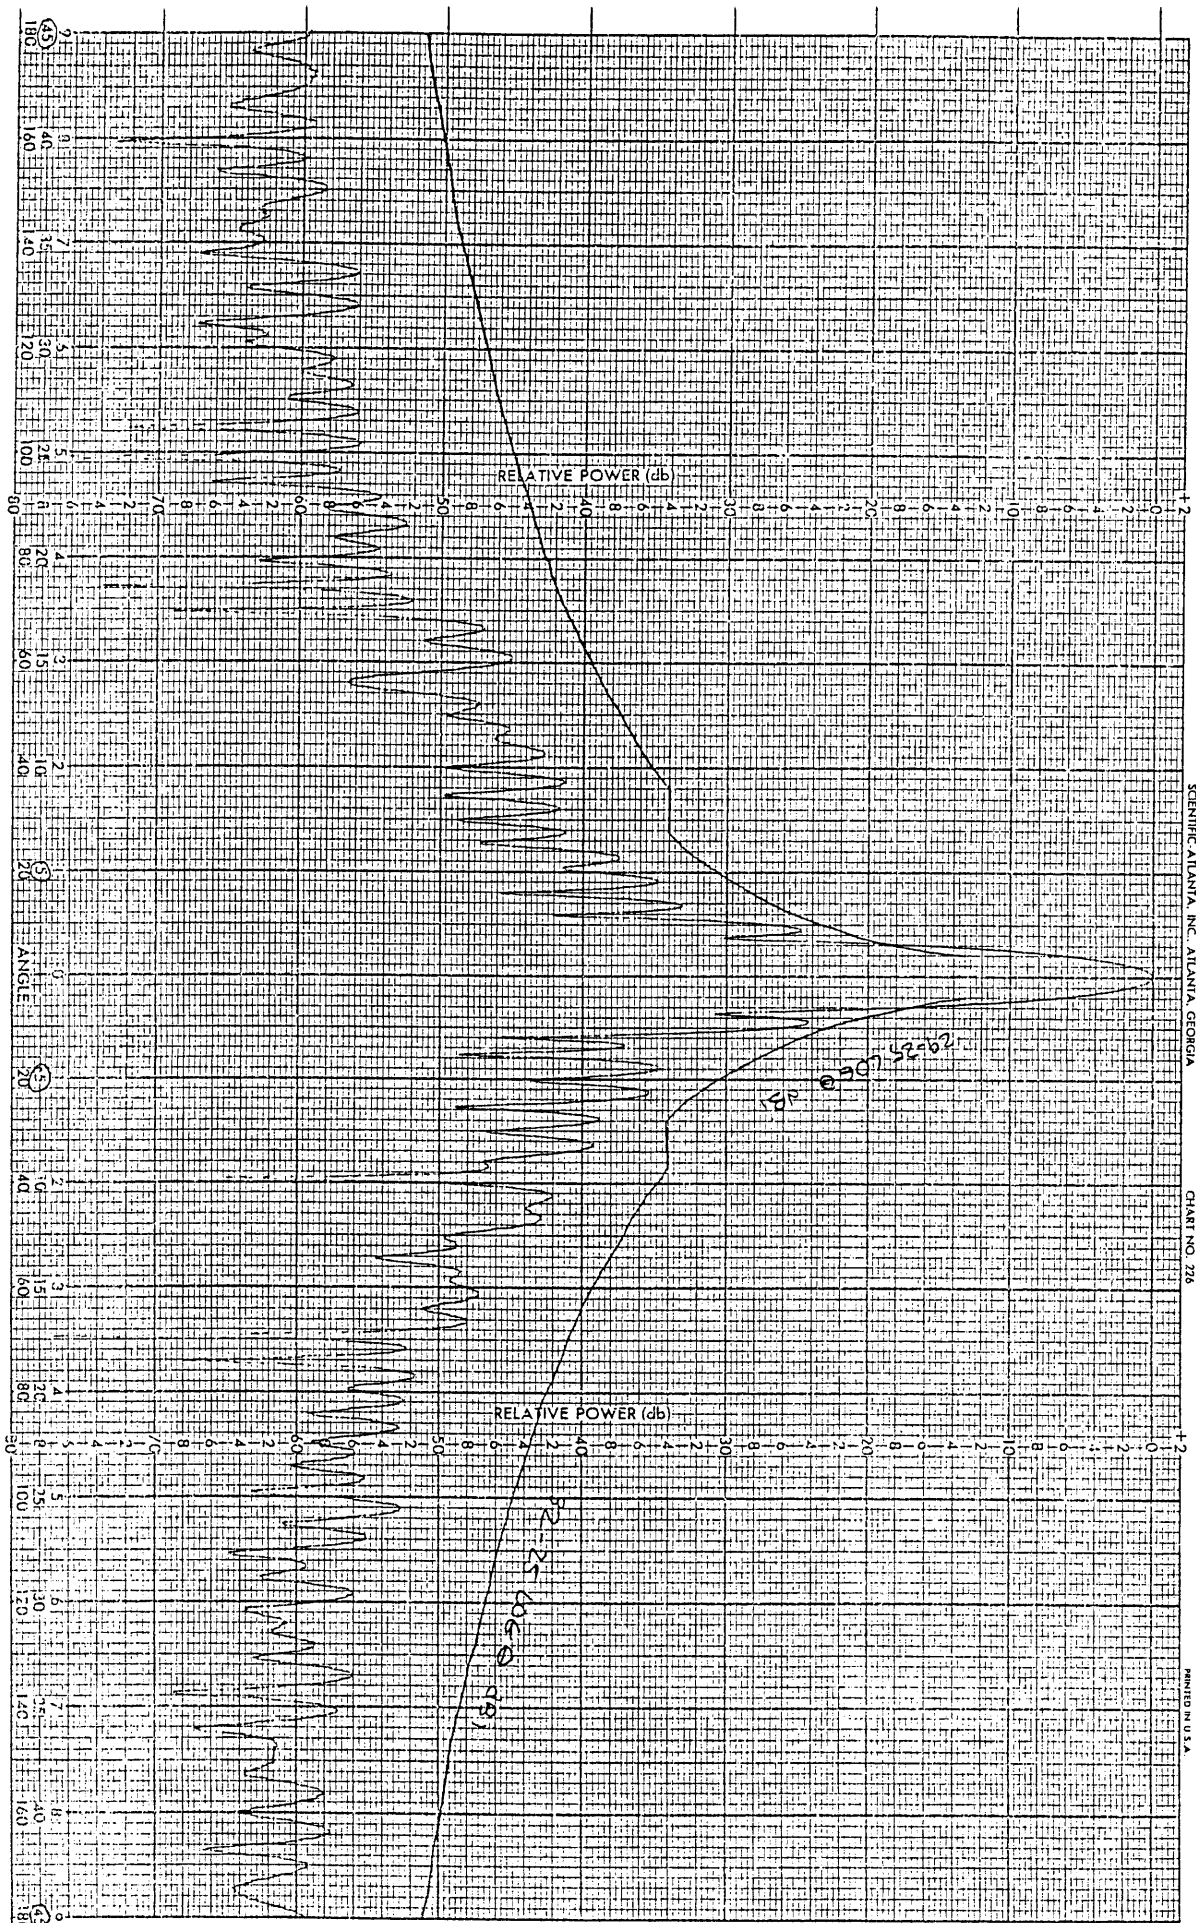

PROJECT 3.6M  
 REMARKS 4.2GHz E-01 CONF SYM

ENGR RB GB

DATE 1-13-92

SCIENTIFIC ATLANTA, INC. ATLANTA, GEORGIA

CHART NO. 276

PRINTED IN U.S.A.

PROJECT 3.6M

REMARKS 4.2

ENGR RB GB

DATE 1-14-92

000000

SCIENTIFIC ATLANTA, INC., ATLANTA, GEORGIA

CHART NO. 726

PRINTED IN U.S.A.

PROJECT  
REMARKS

3.6m  
3.625GHz