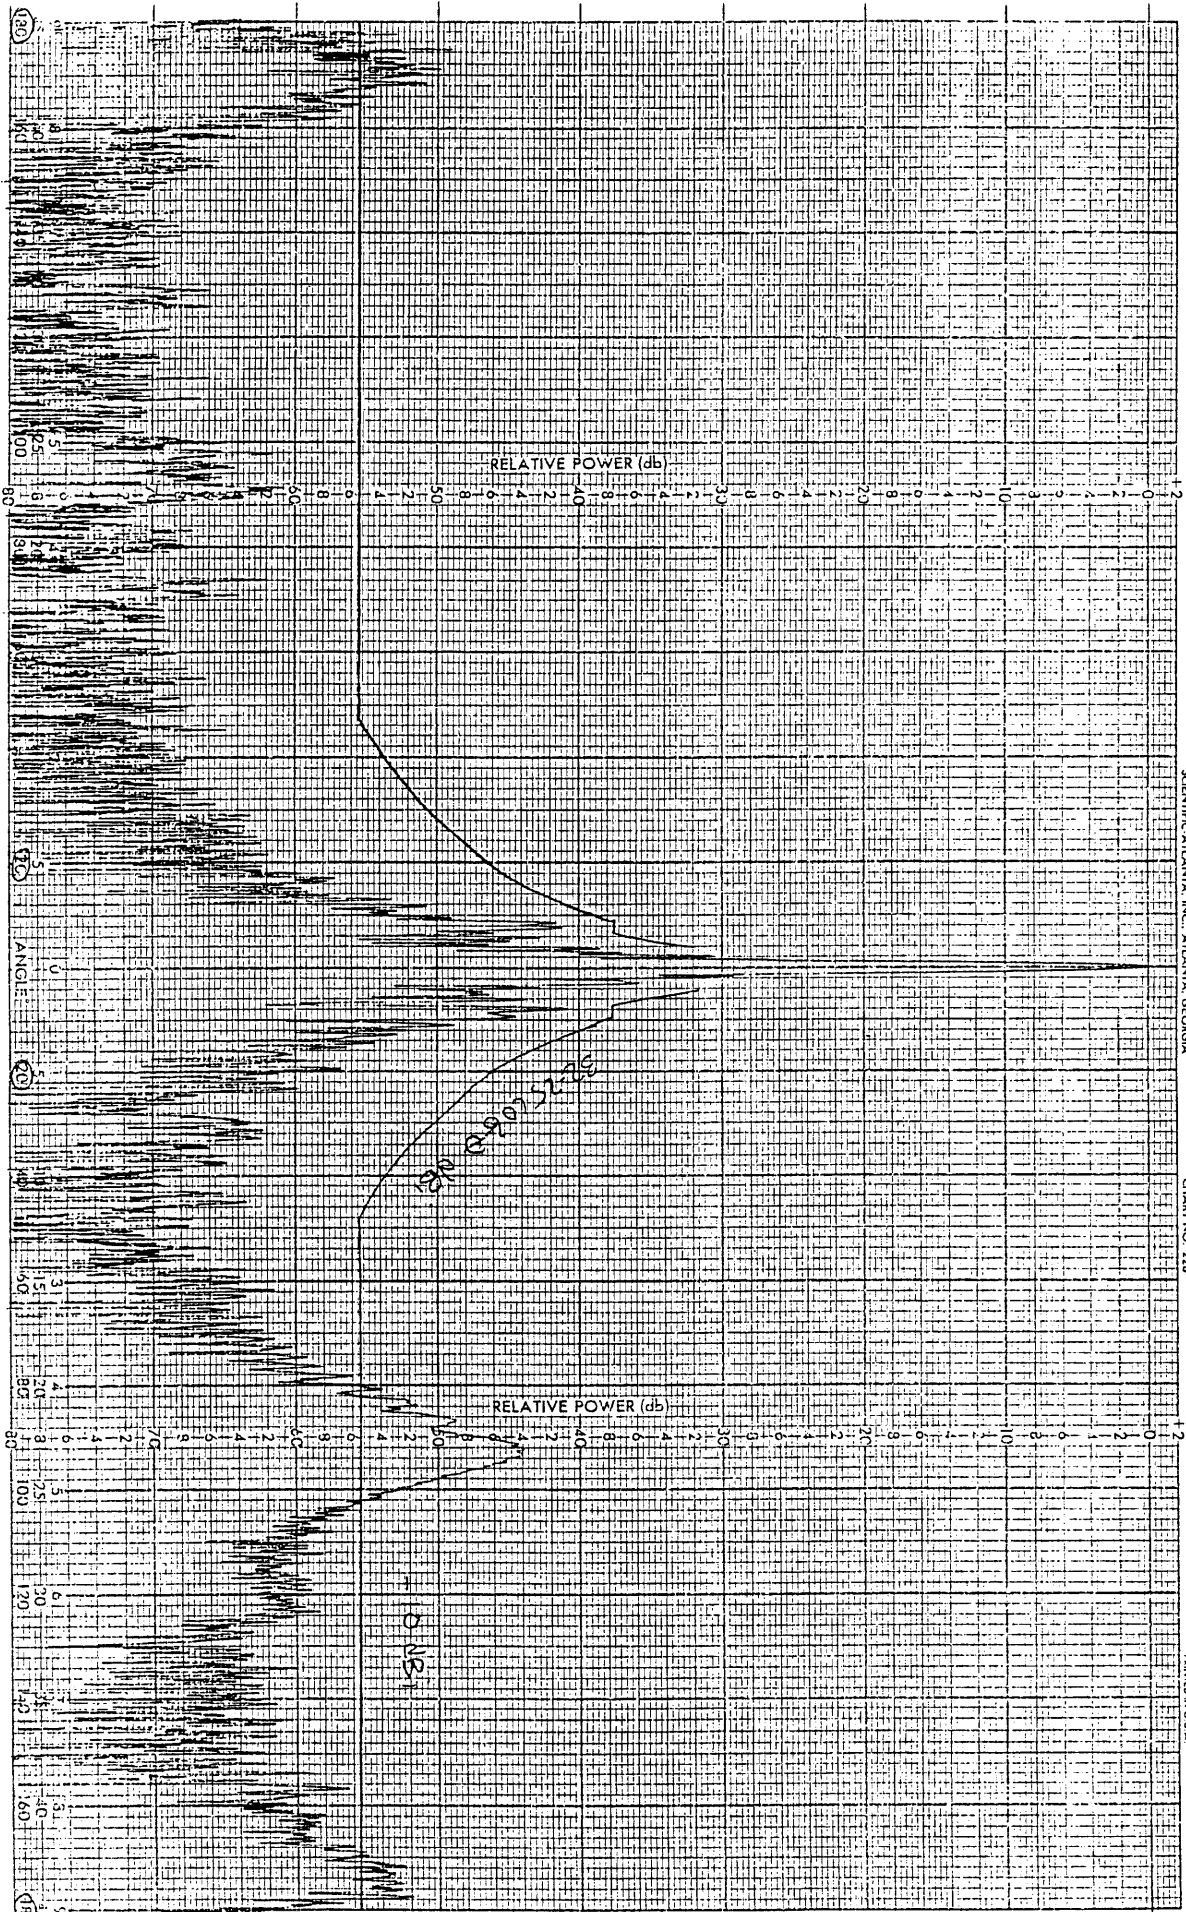

SCIENTIFIC ATLANTA, INC., ATLANTA, GEORGIA

CHART NO. 226

PRINTED IN U.S.A.

PROJECT 3.6m
REMARKS

6175... E... ASYM

ENGR RD GB

DATE 1-14-92