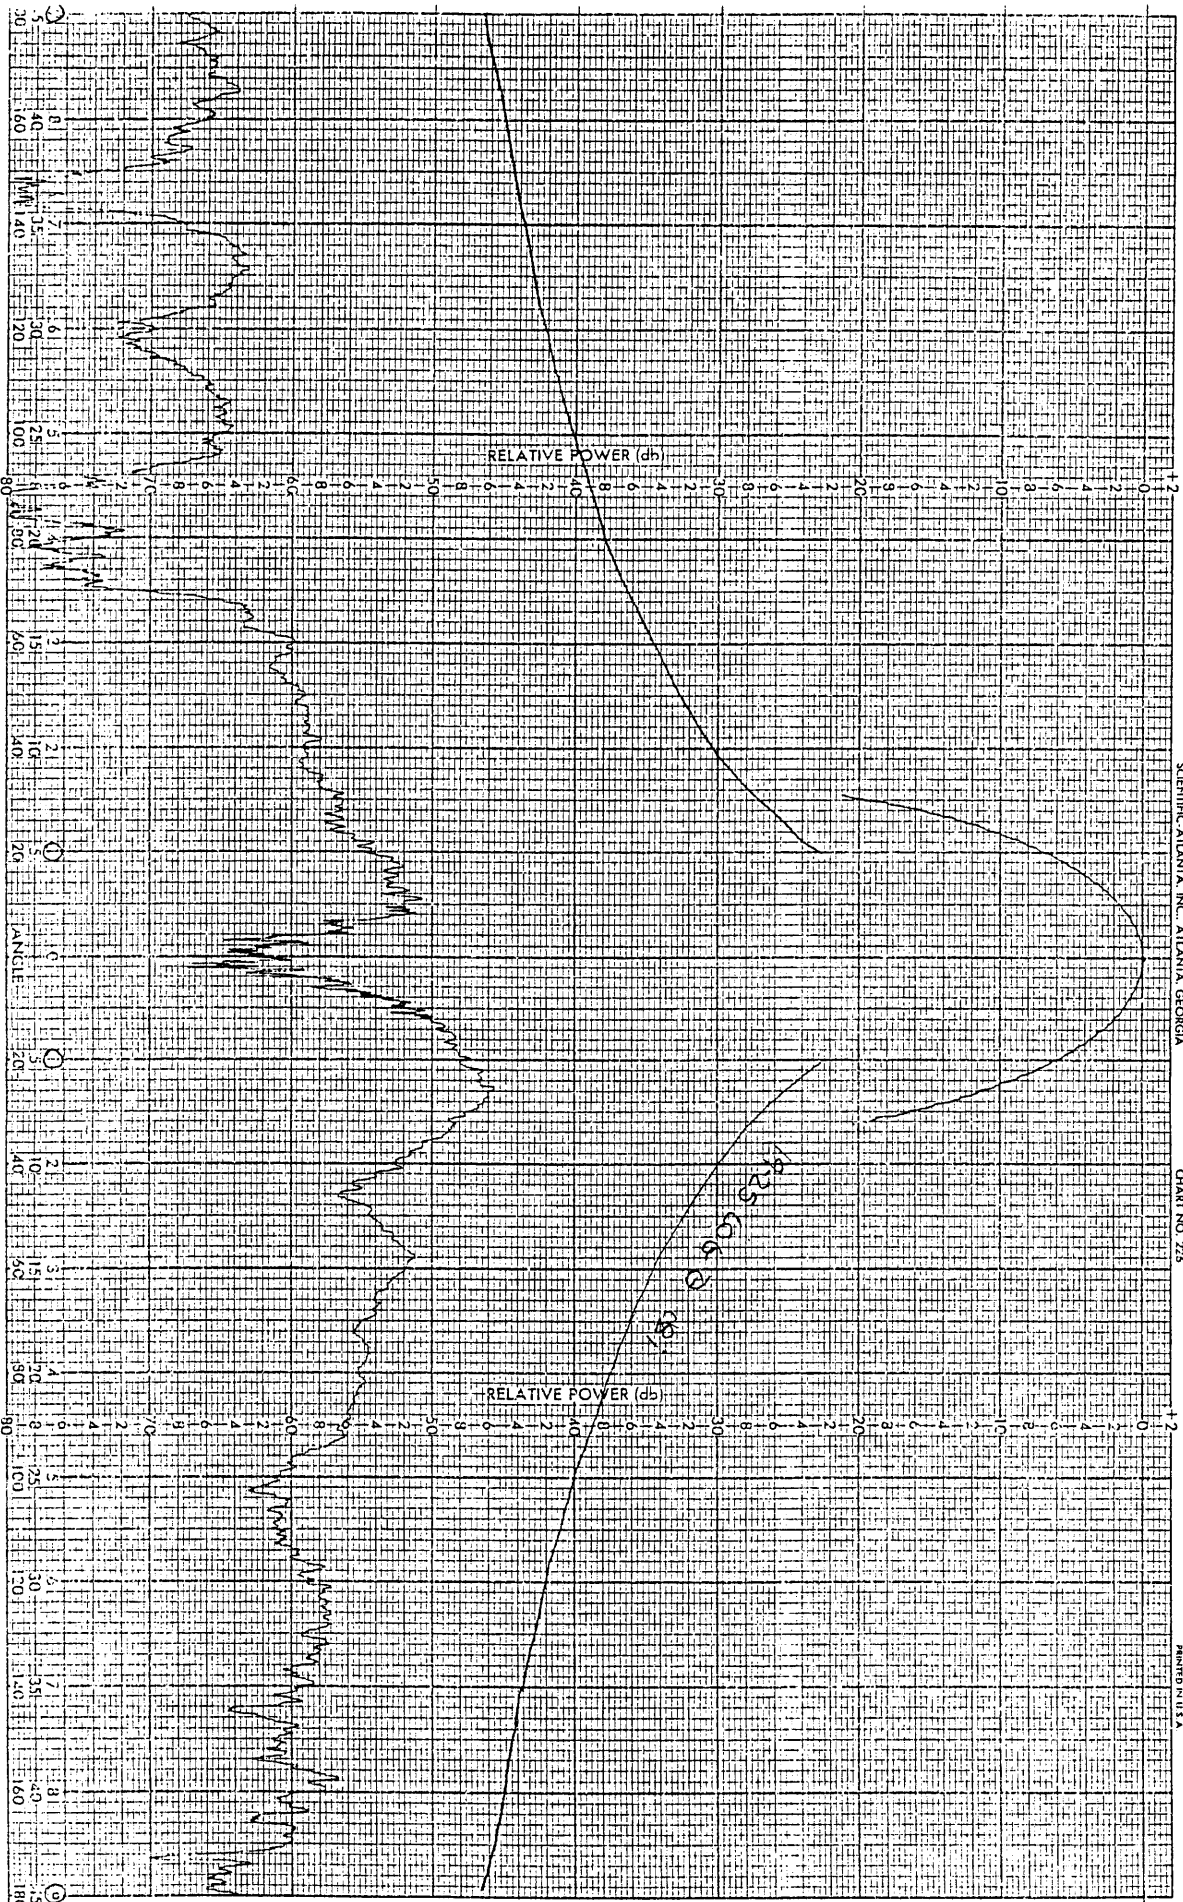

SCIENTIFIC ATLANTA, INC., ATLANTA, GEORGIA

CHART NO. 228

PRINTED IN U.S.A.

PROJECT 3.6M  
REMARKS

3.95GHz X-pol RSYM

ENGR RB GB

DATE 1-14-92

000050