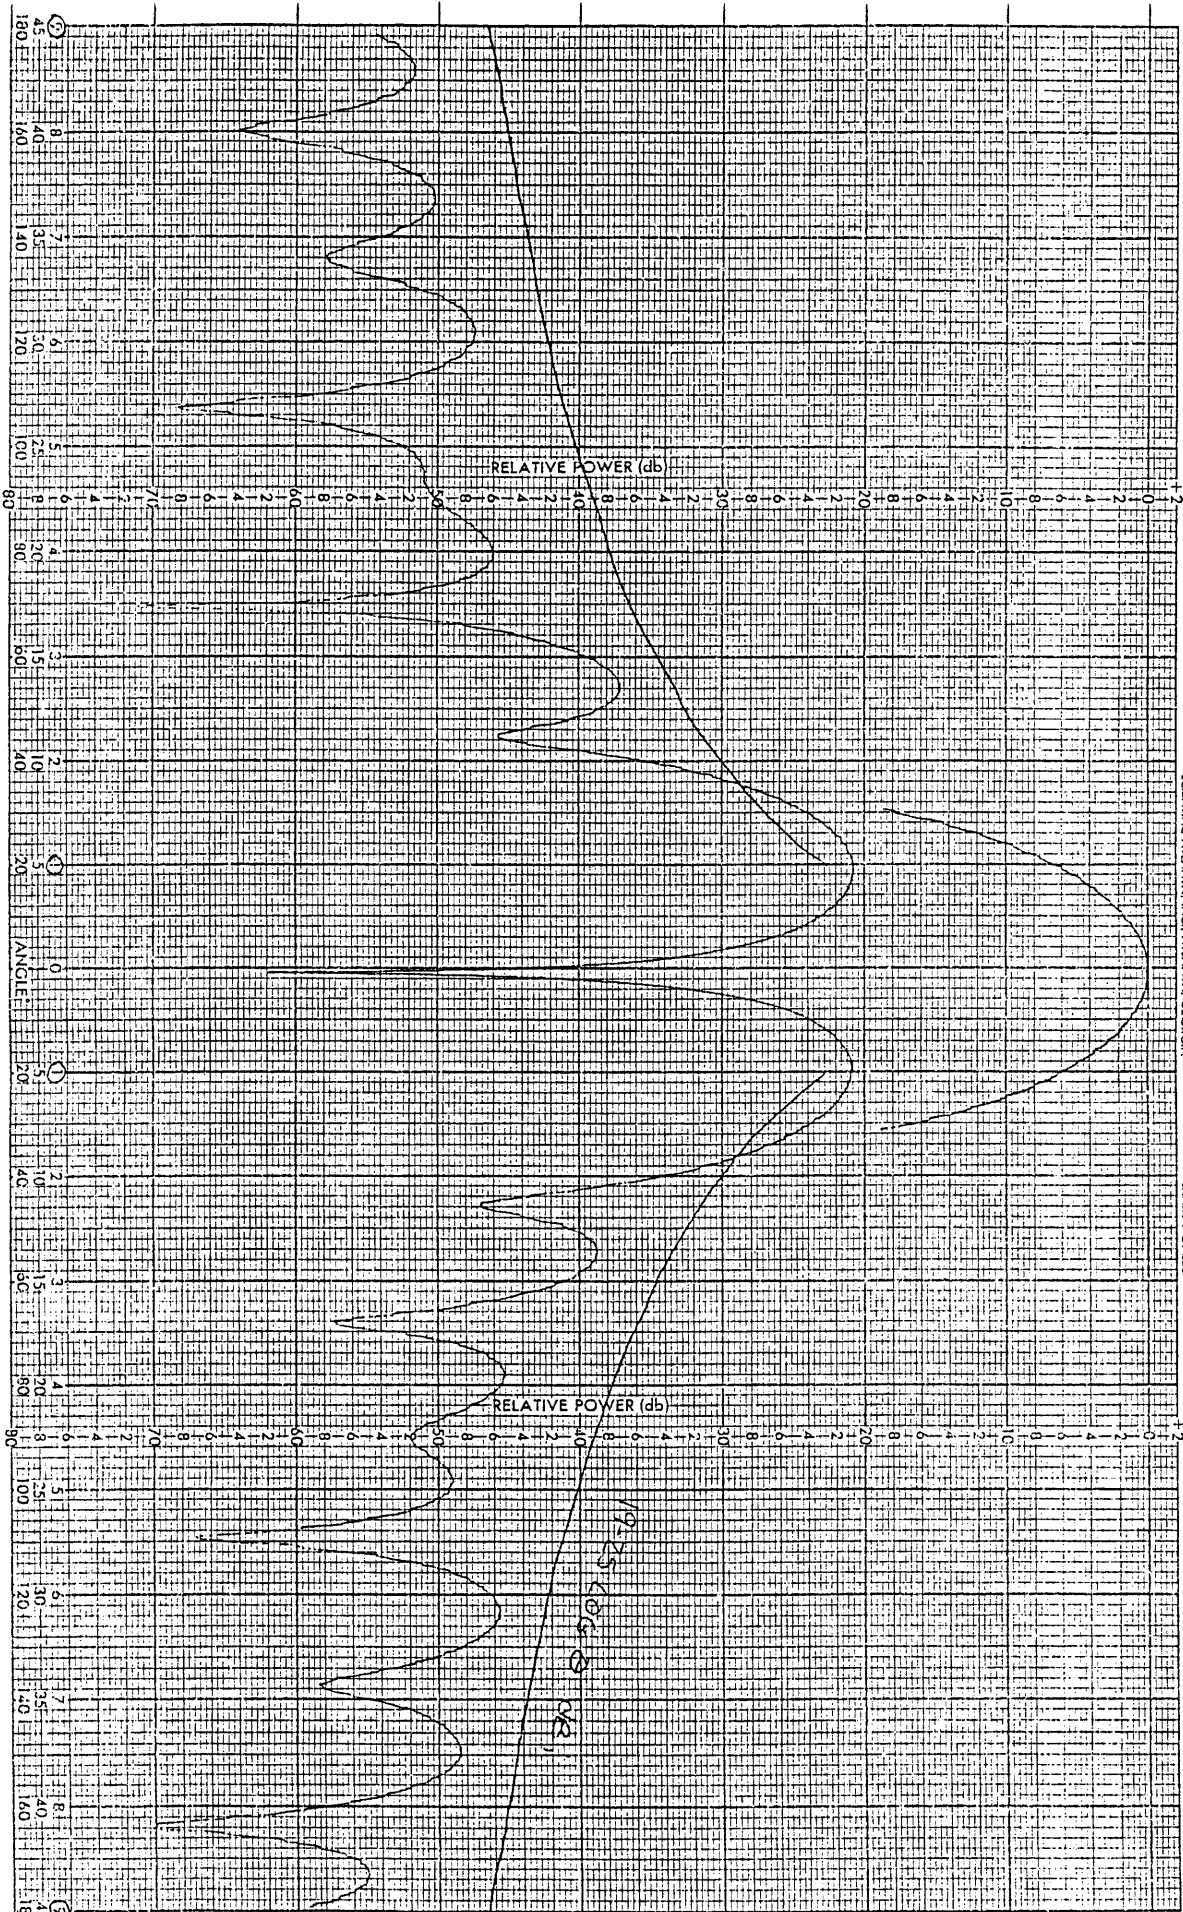

PROJECT 3.6M

REMARKS 3.956MHz X-POL SYM

ENGR RB GB

DATE 1-13-92