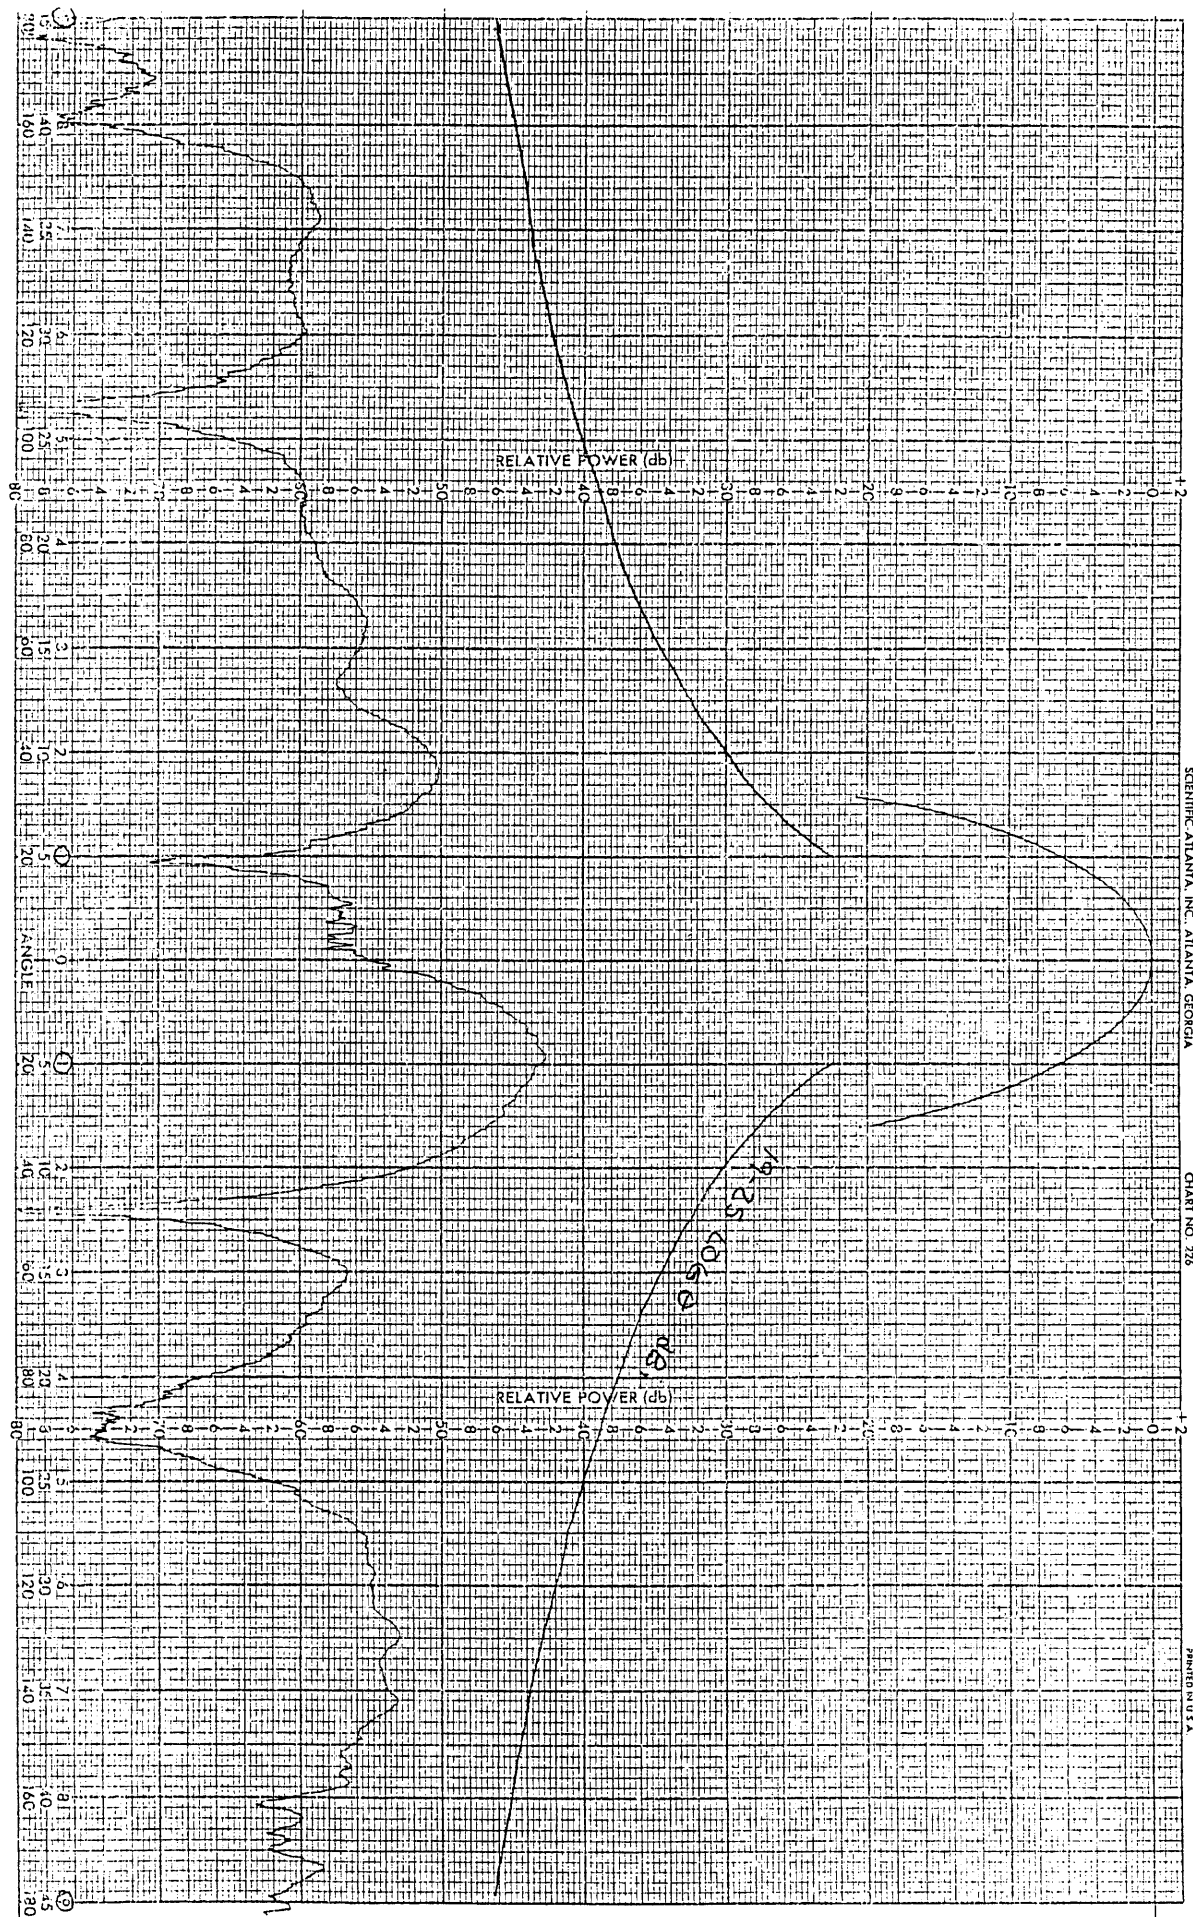

SCIENTIFIC ATLANTA INC., ATLANTA, GEORGIA

CHART NO. 226

PRINTED IN U.S.A.

PROJECT REMARKS 3.6M (175 only v. 80) ACVMA ENGR RB GB DATE 1-14-93

PROJECT 3.6M

REMARKS 3.956MHz X-POL SYM

ENGR RB GB

DATE 1-13-92