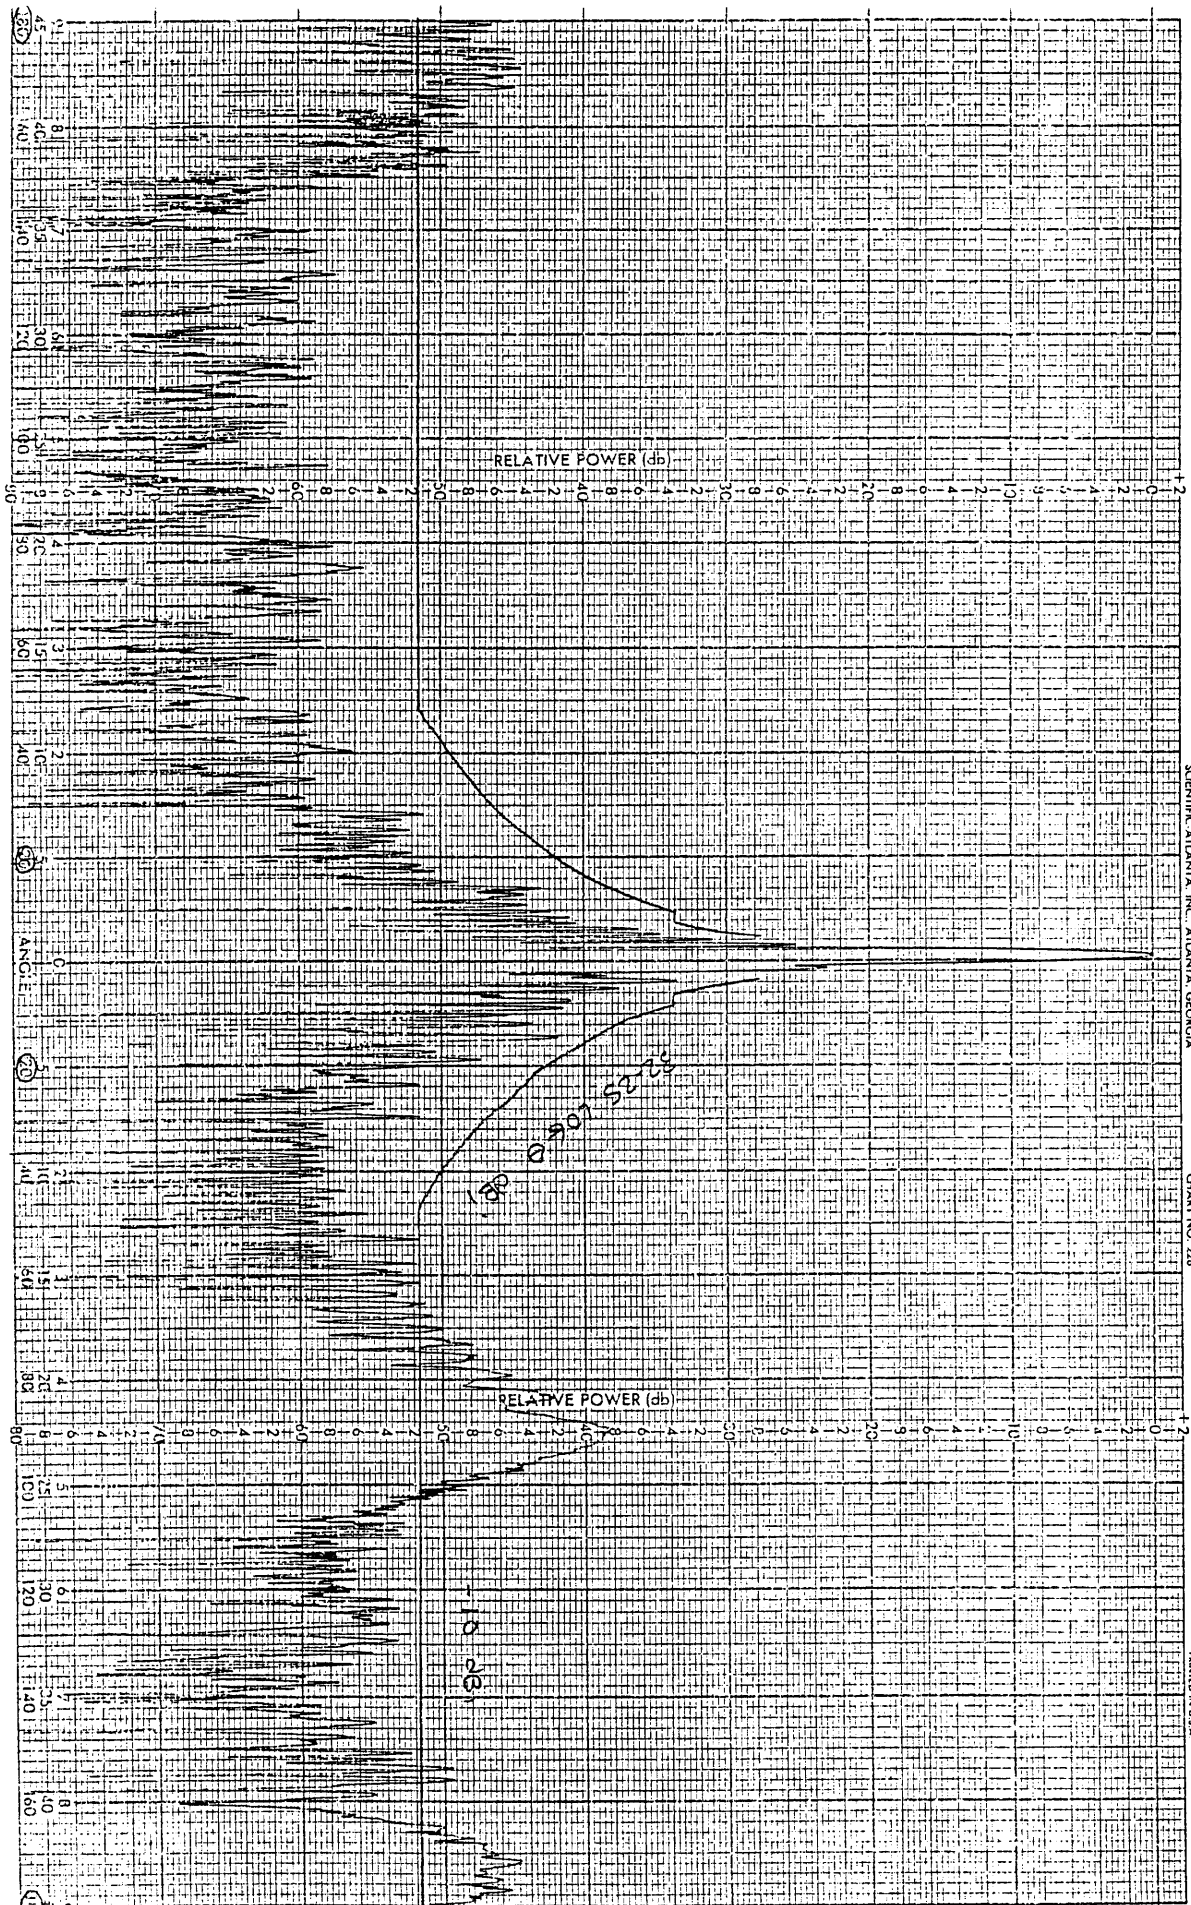

ENGR RB GB

DATE 1-14-92

000000

SCIENTIFIC ATLANTA, INC., ATLANTA, GEORGIA

CHART NO. 726

PRINTED IN U.S.A.

PROJECT  
REMARKS

3.6m  
3.625GHz

DATE 1-13-92

SCIENTIFIC ATLANTA, INC., ATLANTA, GEORGIA

CHART NO. 276

PRINTED IN U.S.A.

PROJECT 3.6m  
REMARKS 3.956Hz

E-PLANE ASYM.  
ENGR RB GB

DATE 1-11-92

000045