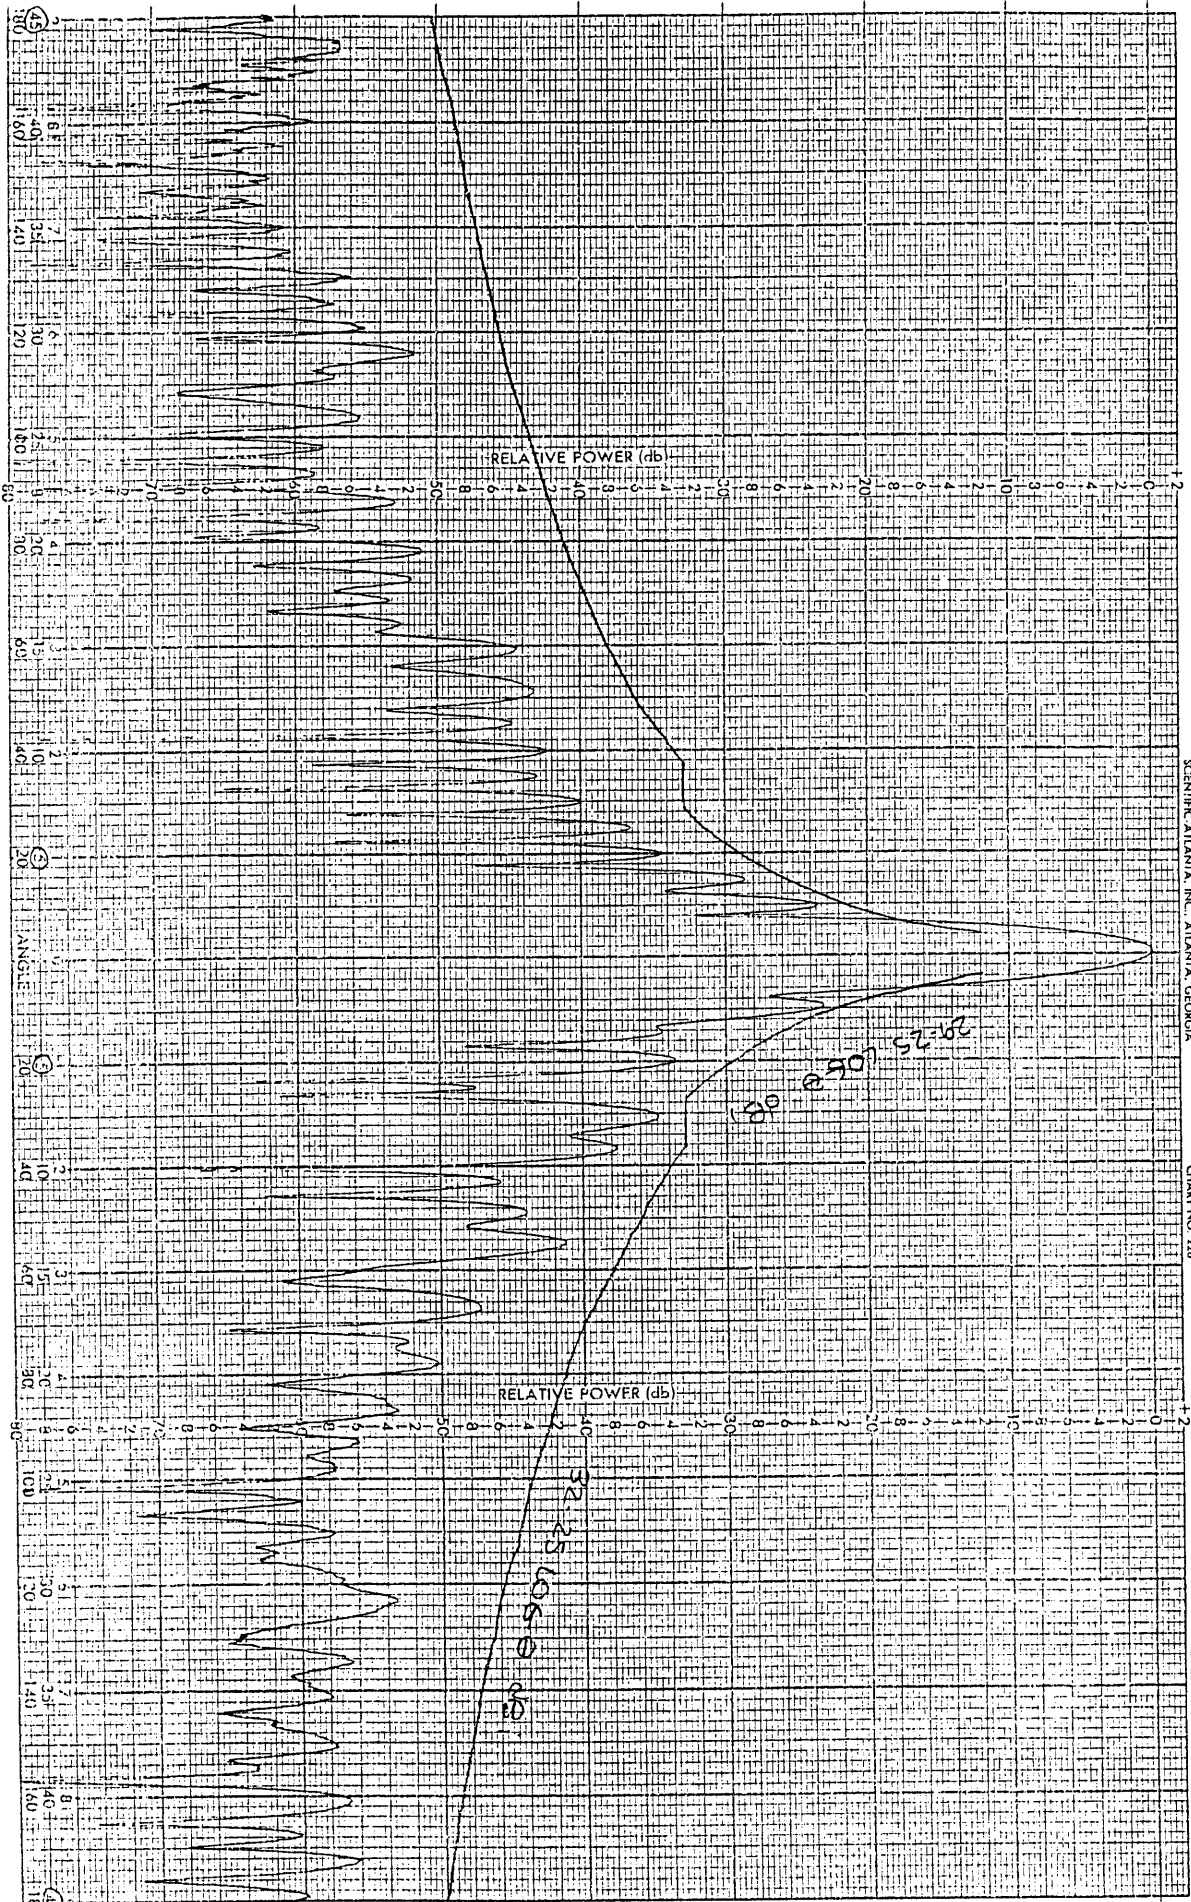

SCIENTIFIC ATLANTA, INC. ATLANTA, GEORGIA

CHART NO. 726

NUMBER 11154

PROJECT 3.6M
REMARKS

3.625GHz E-PLANE ASYM

ENGR RB GB

DATE 1-14-92

000000