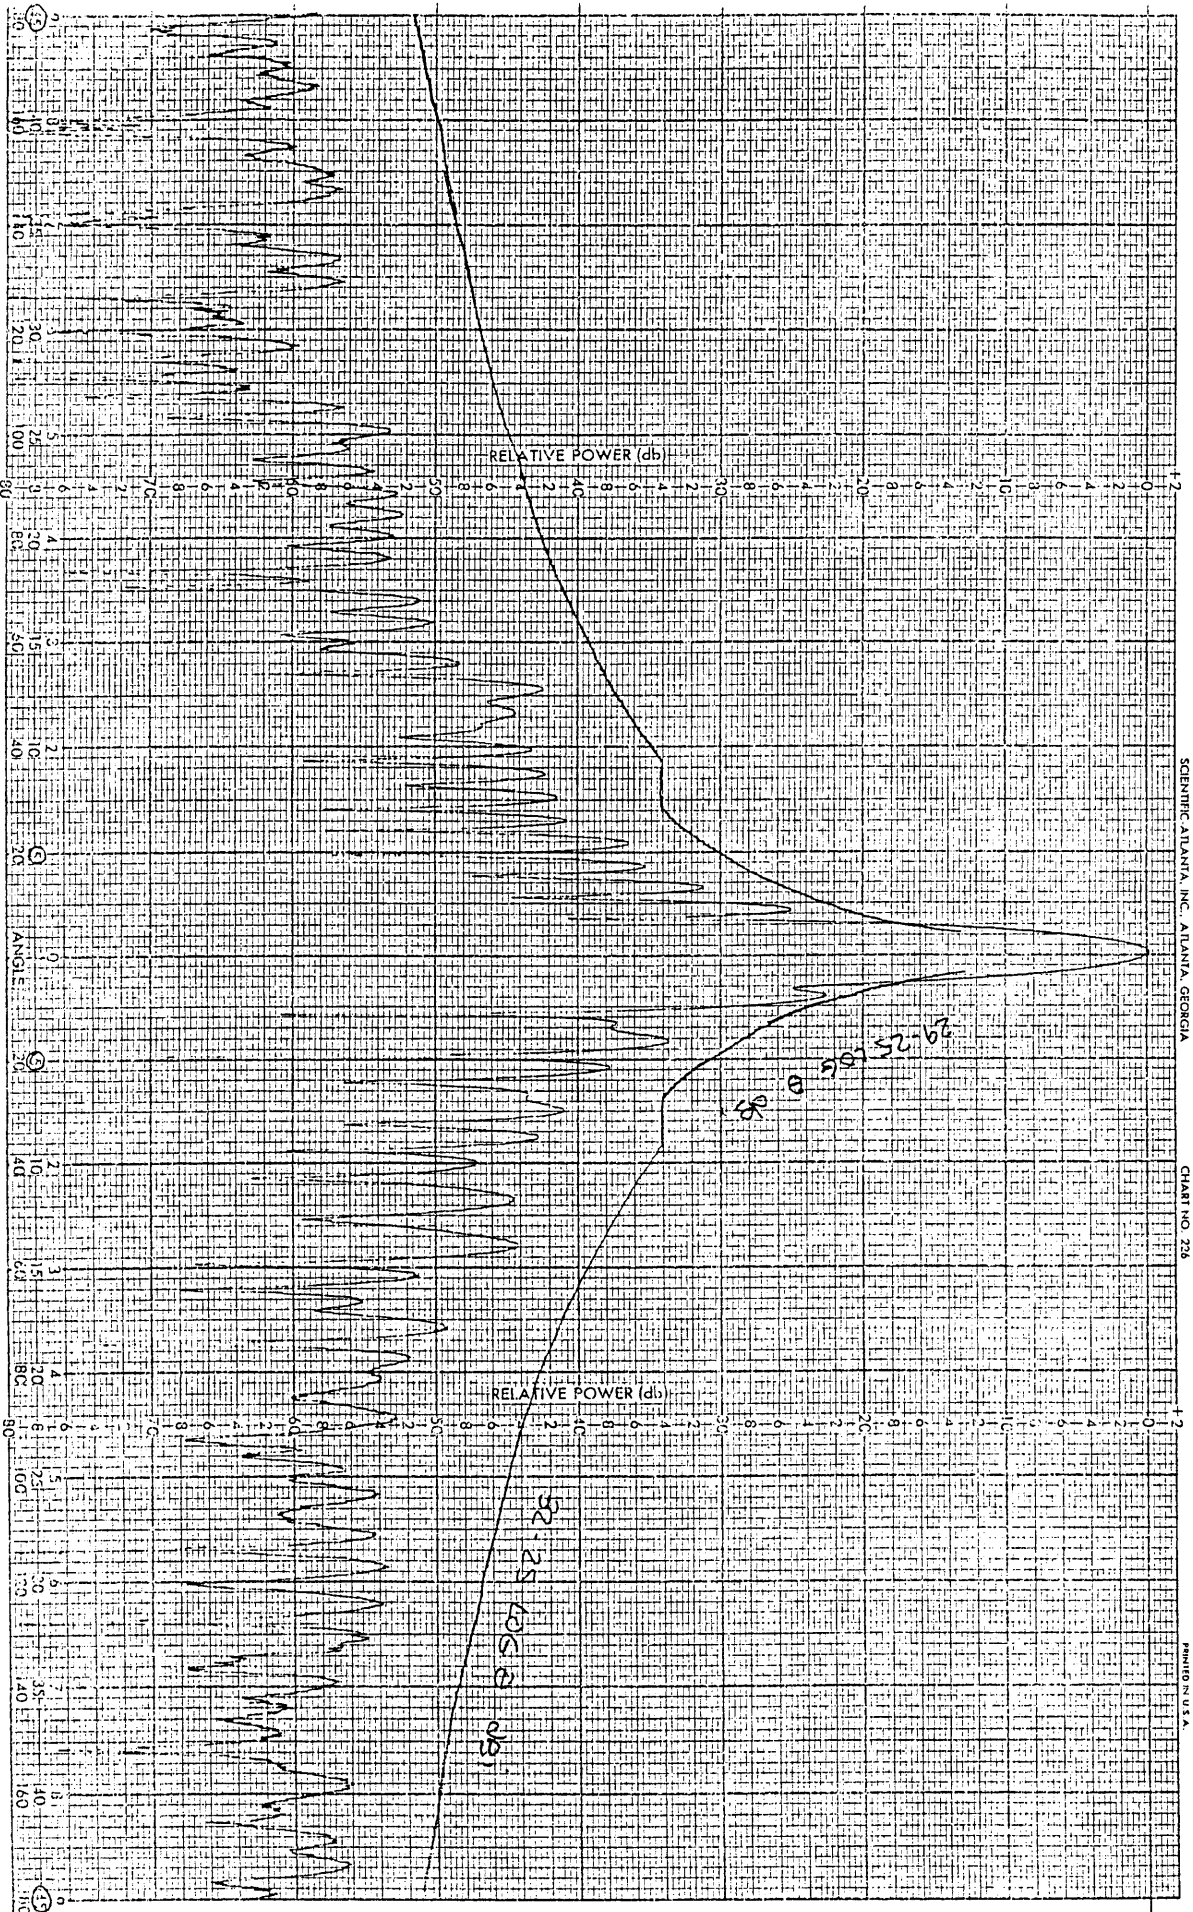

DATE 1-14-92

14-01 REV DCVM

SCIENTIFIC ATLANTA, INC. ATLANTA, GEORGIA

CHART NO. 226

PRINTED IN U.S.A.

PROJECT 3.6M  
REMARKS

112613 F-PHASE ASYM

ENGR RB GB

DATE 1-14-92

PROJECT 3.6m  
 REMARKS 4.2m 4-Plane. ASYM

ENGR RB 68

DATE 1-14-92

000004

SCIENTIFIC ATLANTA, INC., ATLANTA, GEORGIA

CHART NO. 226

PRINTED IN U.S.A.