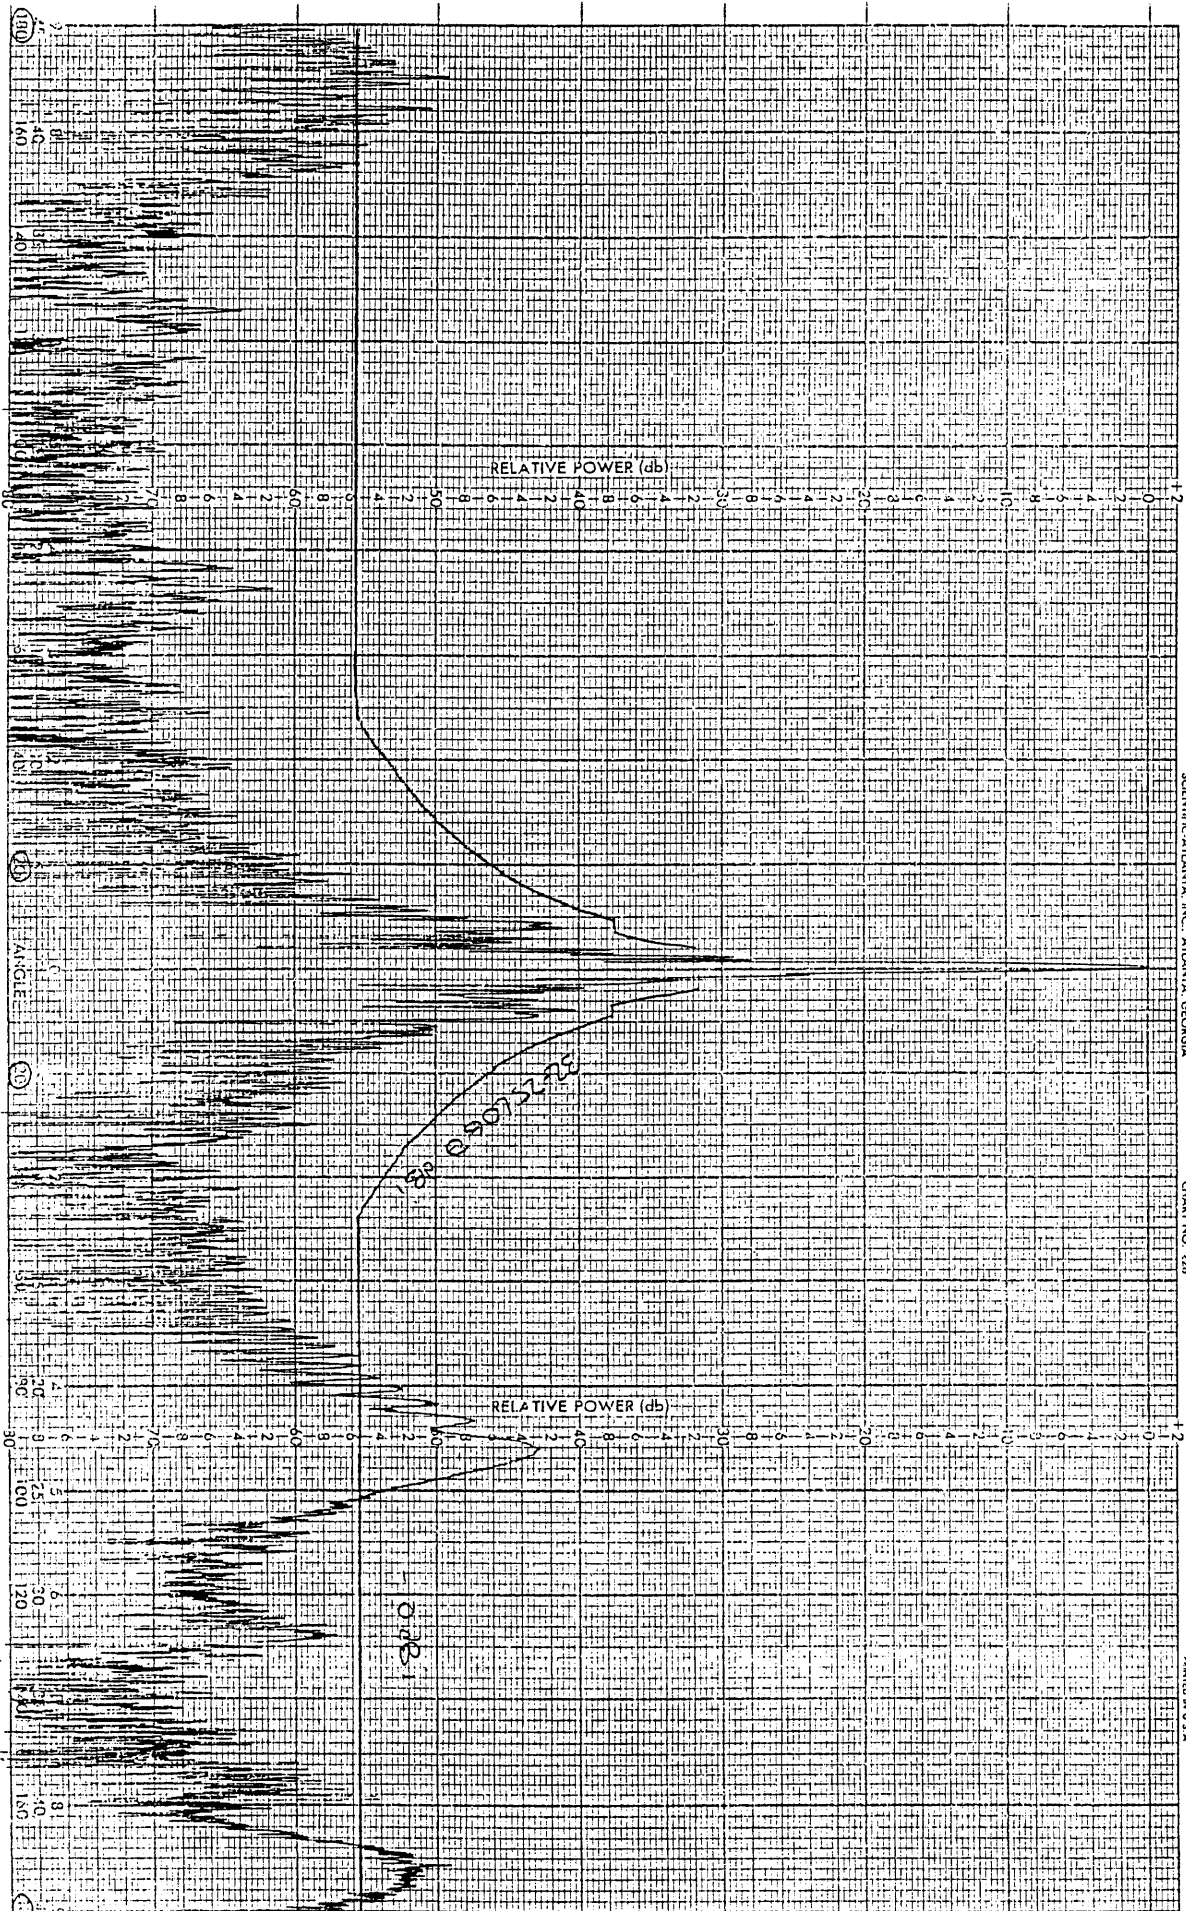

SCIENTIFIC ATLANTA, INC. ATLANTA, GEORGIA

CHART NO. 226

PRINTED IN U.S.A.

PROJECT 3.6M ENGR RB GB DATE 1-14-92
REMARKS 6.175 GHz H.D. ASYM