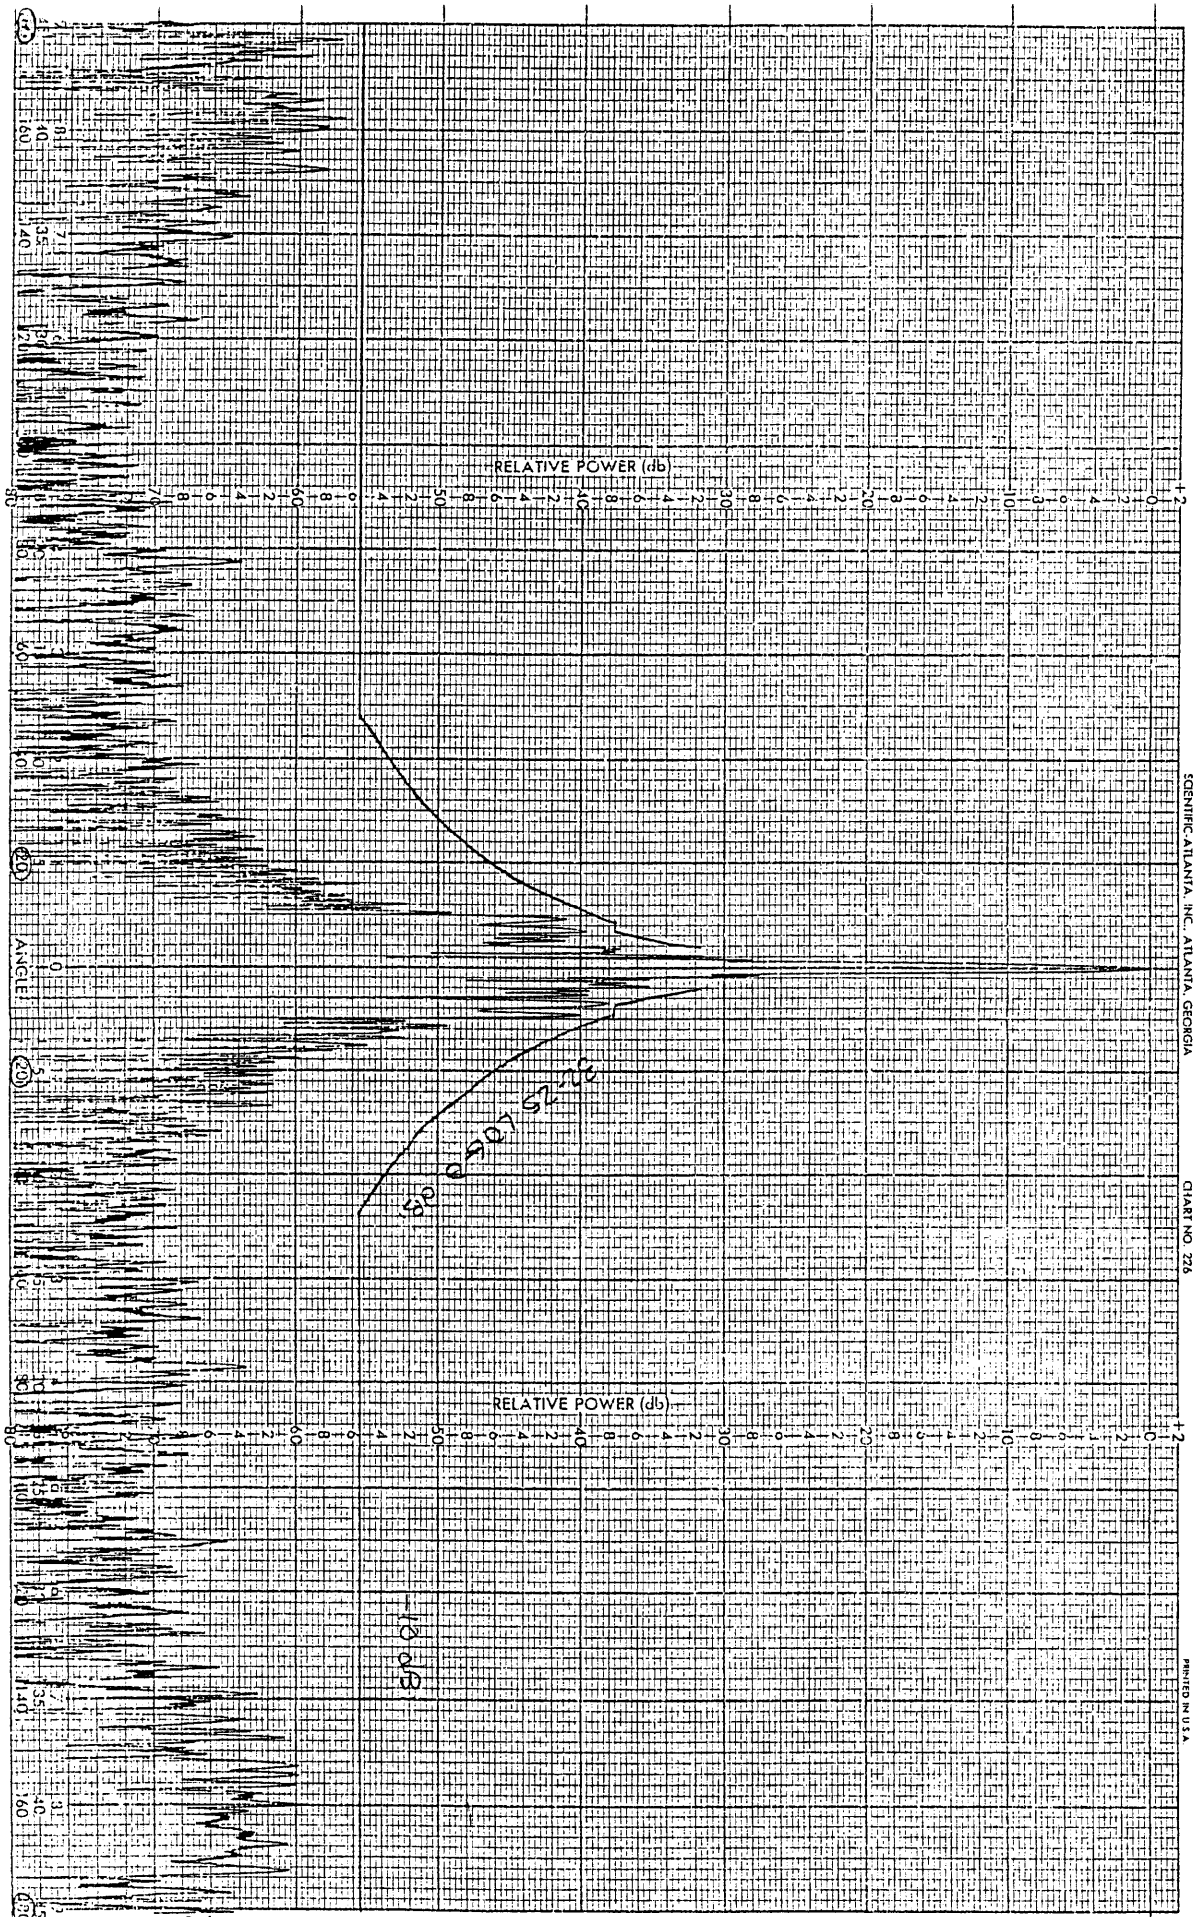

SCENING ATLANTA, INC. ATLANTA, GEORGIA
CHART NO. 226

PRINTED IN U.S.A.

PROJECT 3.6M
REMARKS (1750) W. 11/11/92 ENGR RB GB DATE 1-13-92