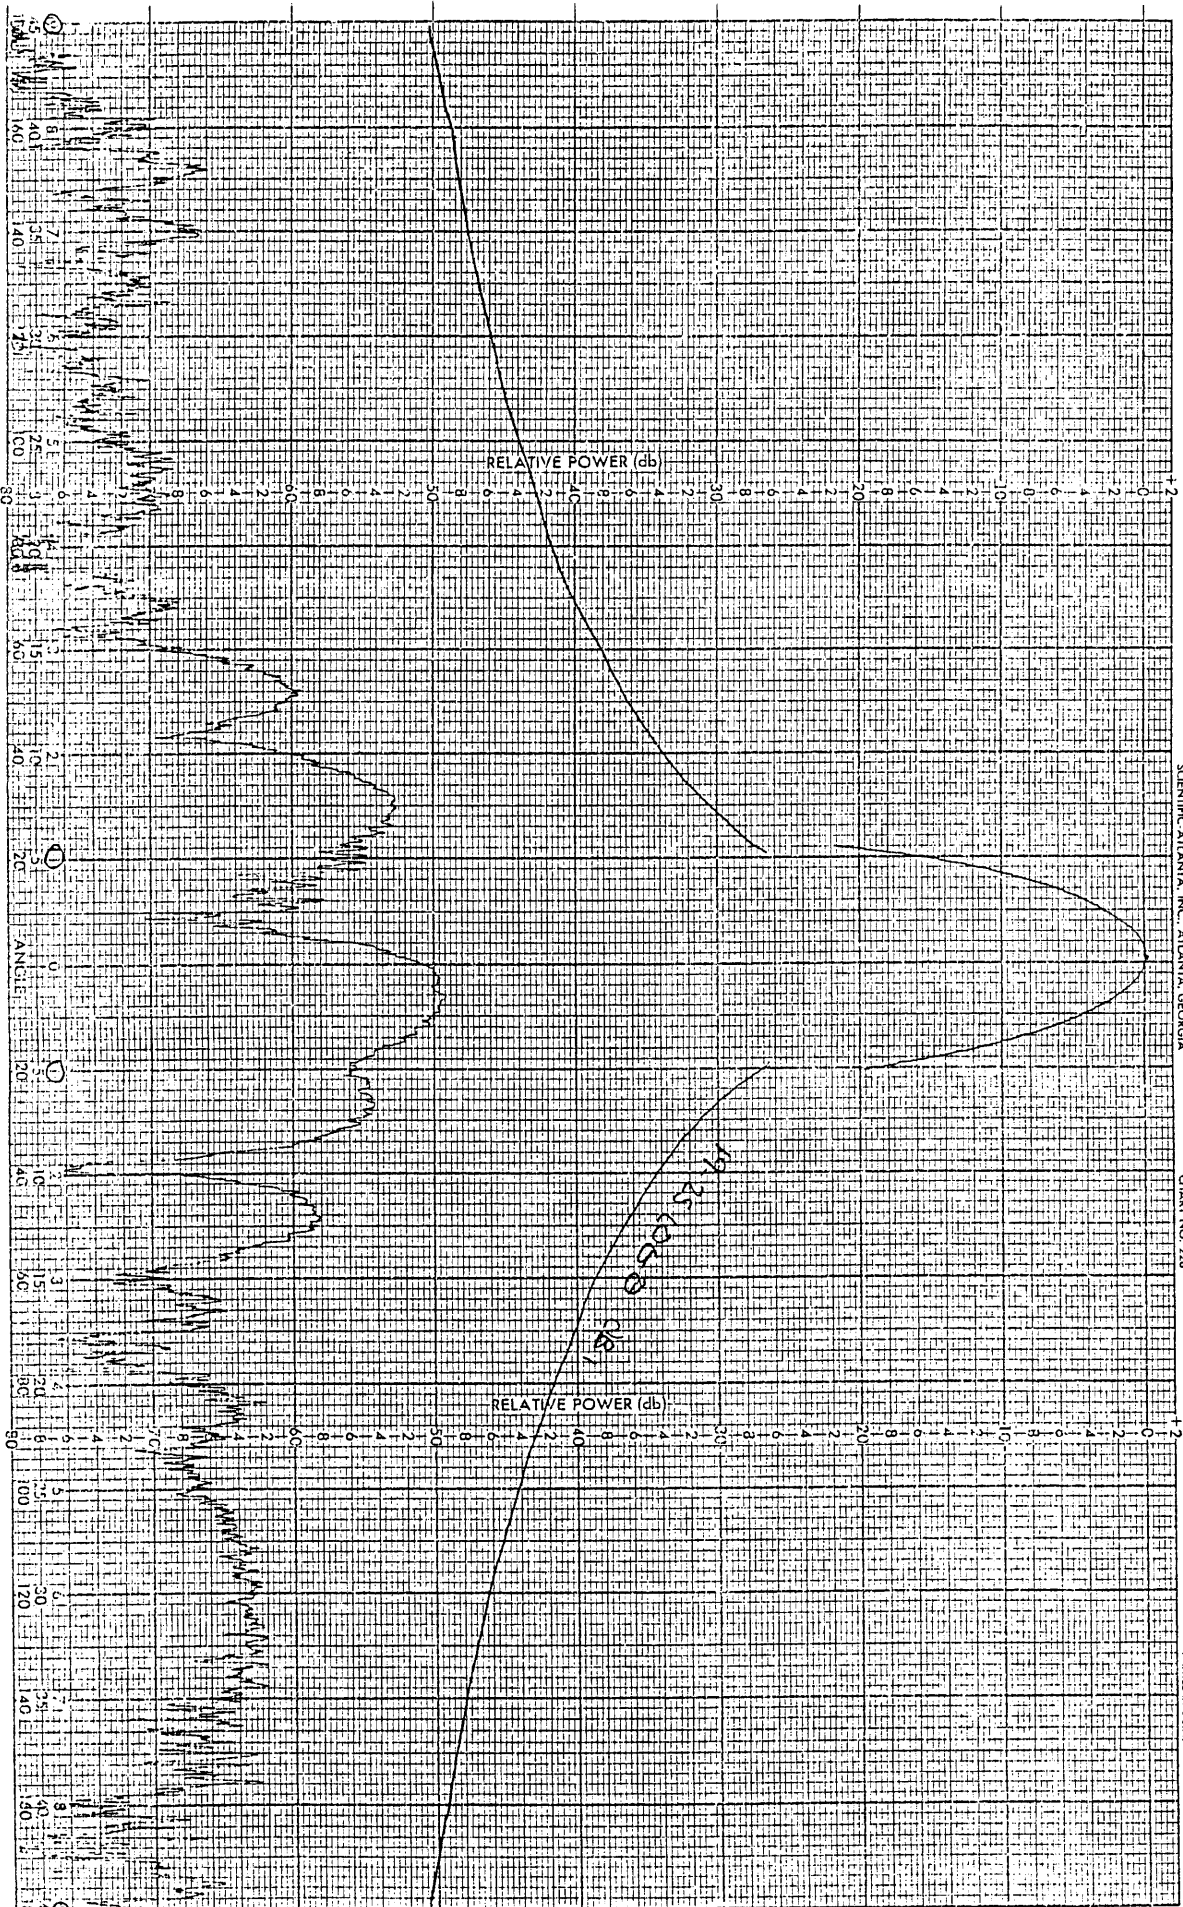

CHART NO. 226

PRINTED IN U.S.A.

PROJECT 3.6M  
REMARKS

6.175GHz X-POL SYM.

ENGR RB GB

DATE 1-14-92

928704

SCIENTIFIC ATLANTA, INC. ATLANTA, GEORGIA