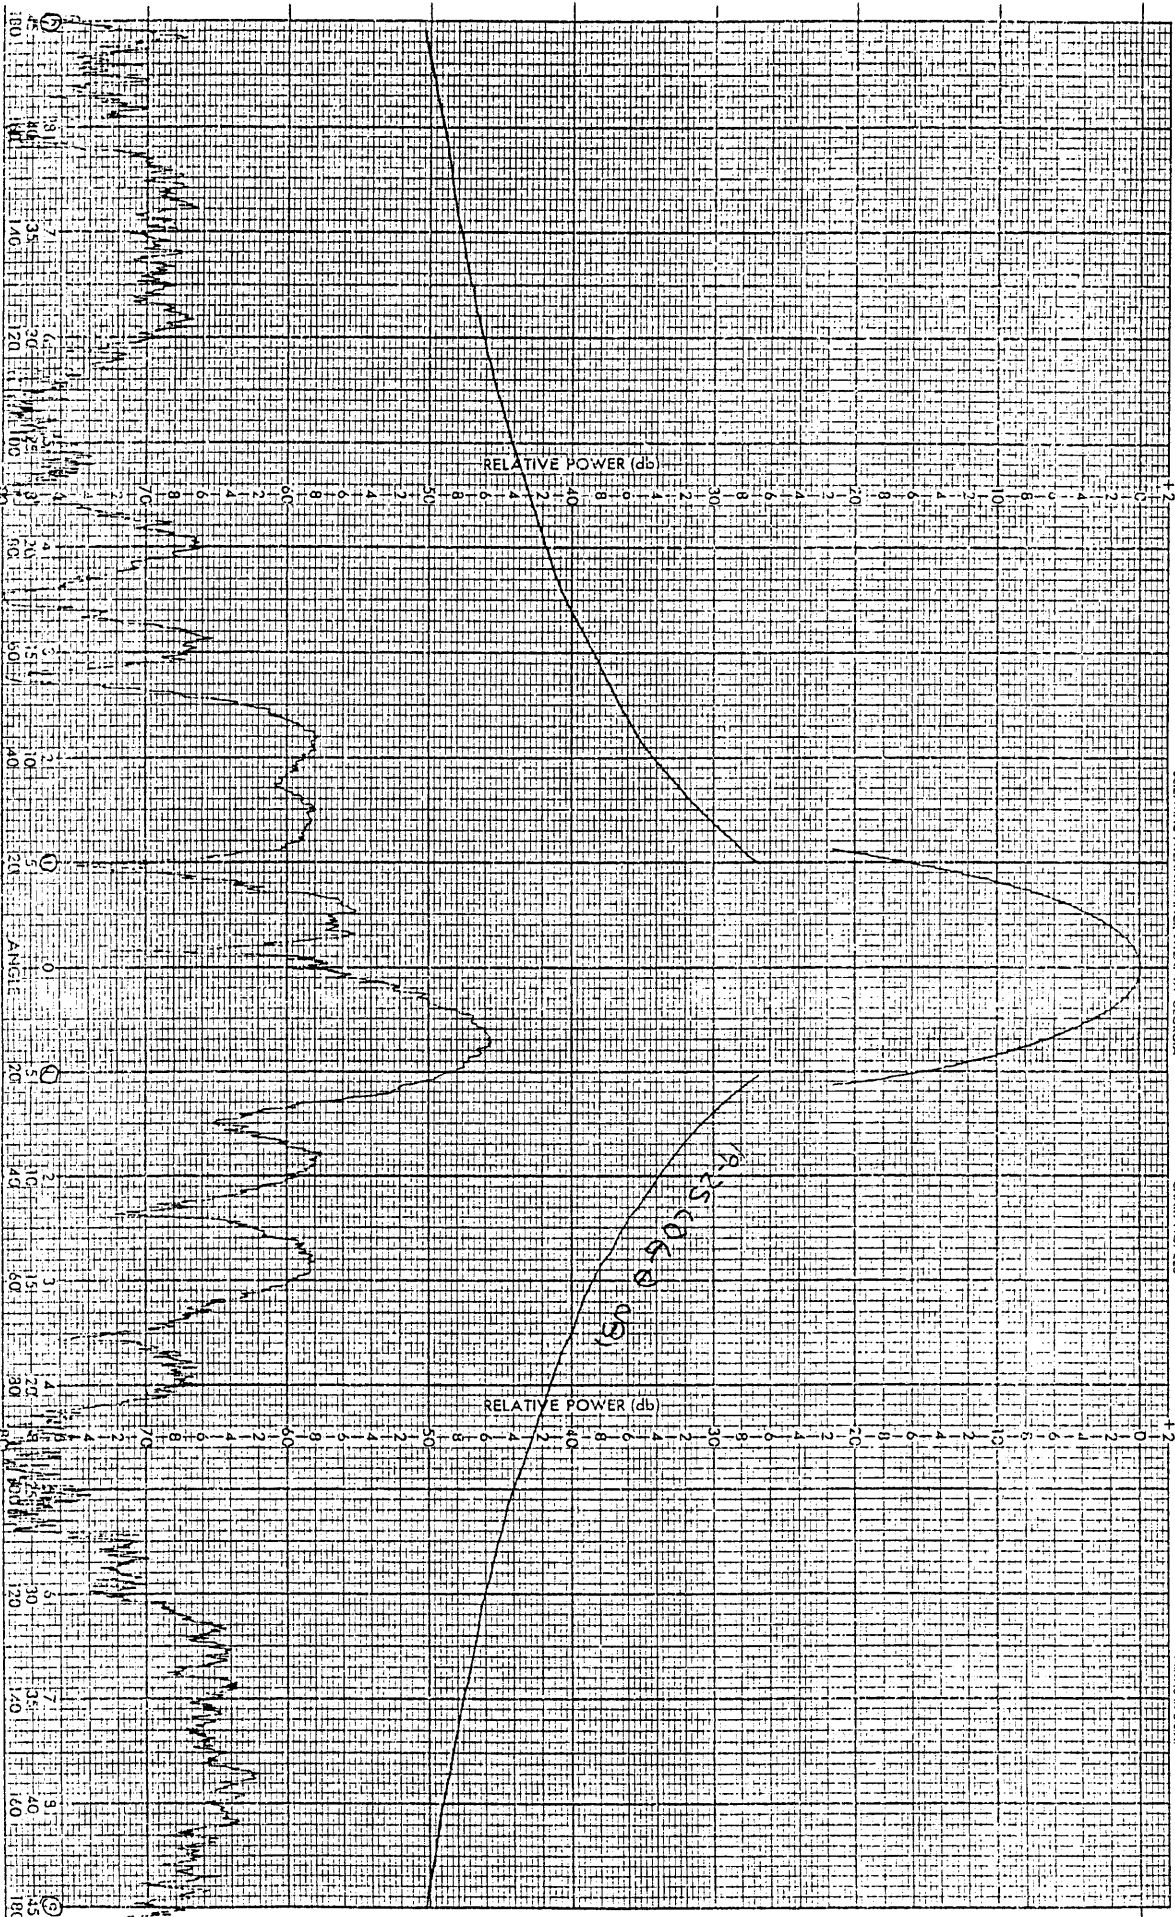

SCIENTIFIC ATLANTA INC., ATLANTA, GEORGIA

CHART NO. 226

PRINTED IN U.S.A.

PROJECT REMARKS 3.6M (175 only v. 80) ACVMA ENGR RB GB DATE 1-14-93