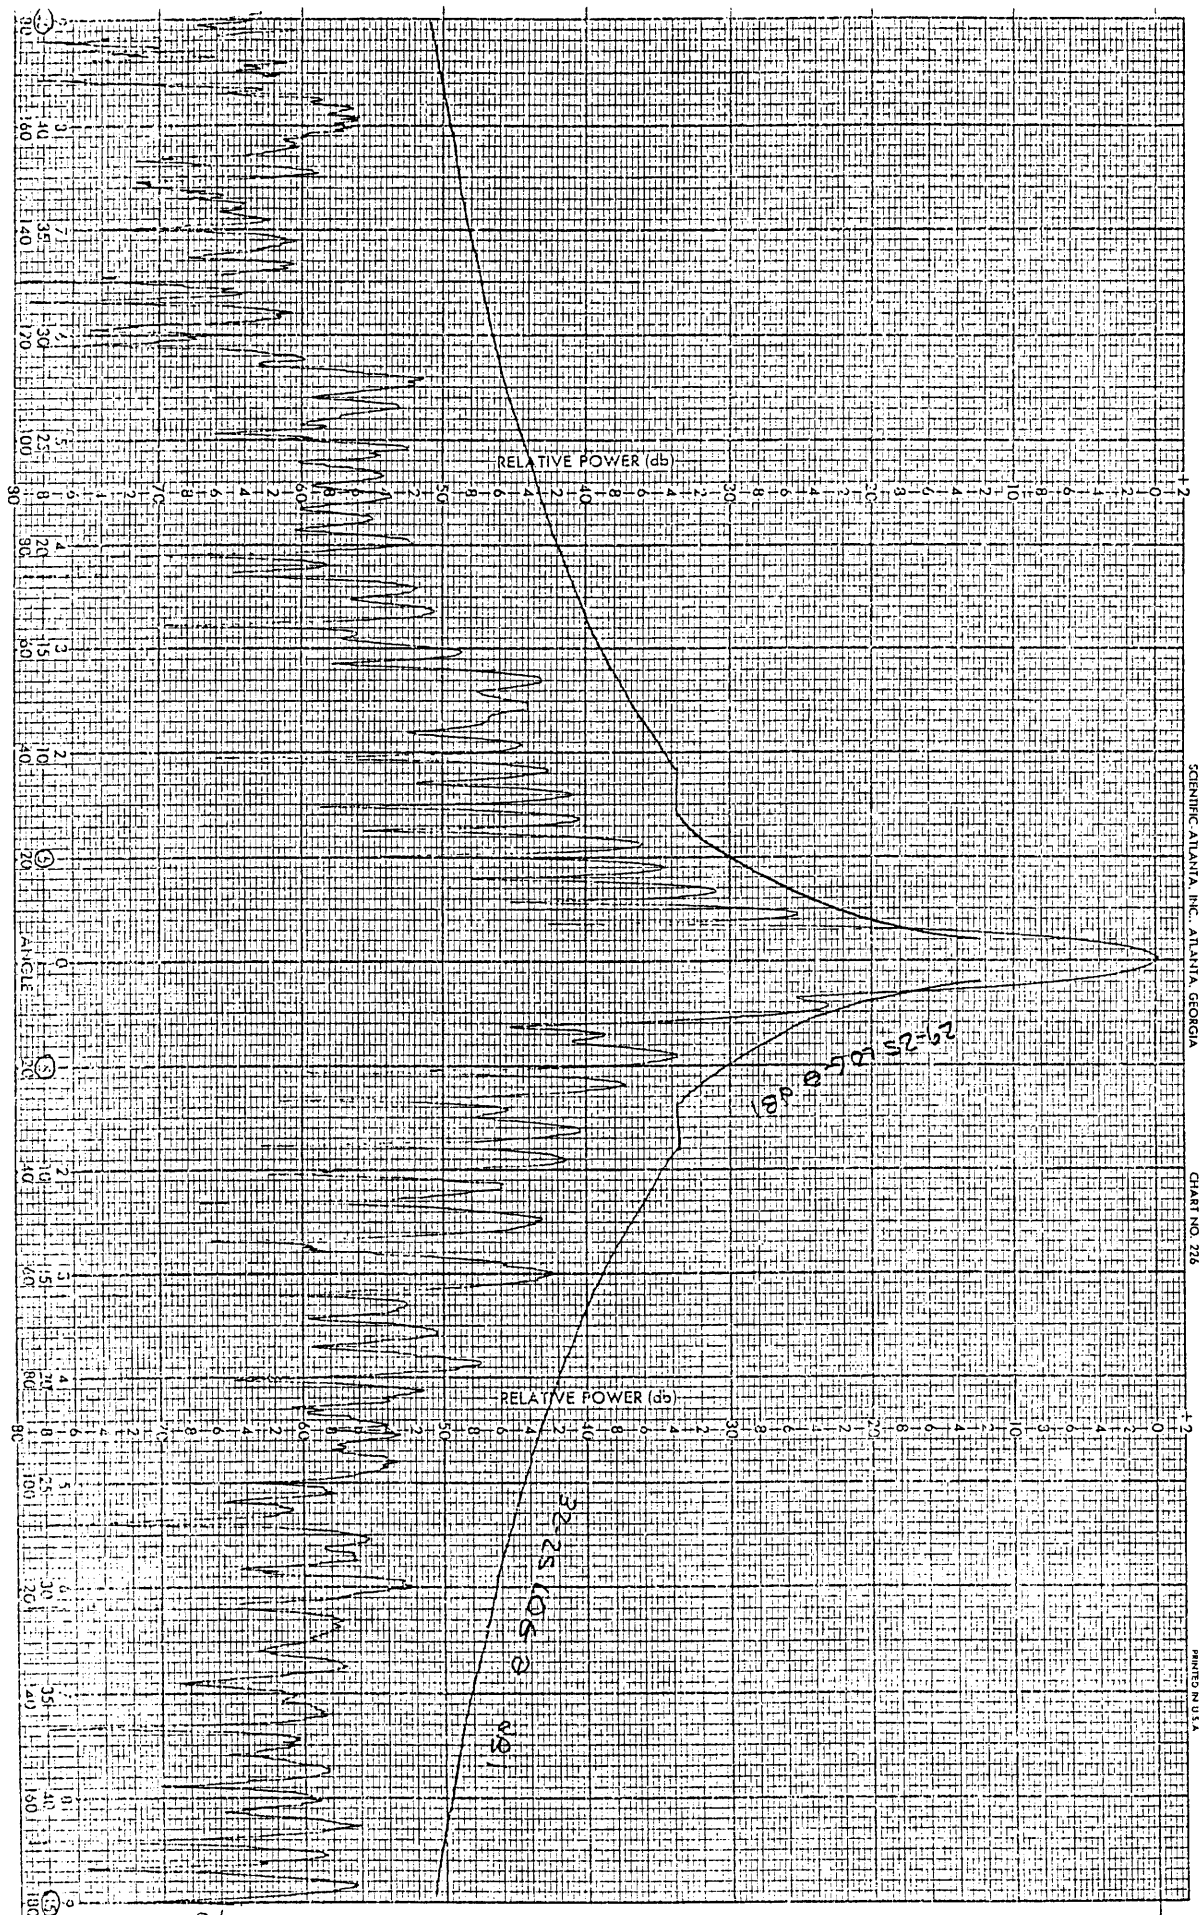

SCIENTIFIC ATLANTA, INC., ATLANTA, GEORGIA

CHART NO. 726

PRINTED IN U.S.A.

PROJECT 3.6M
REMARKS 3.95 GHz

ENGR RB GB

DATE 1-14-92

14-01 REV DCVM