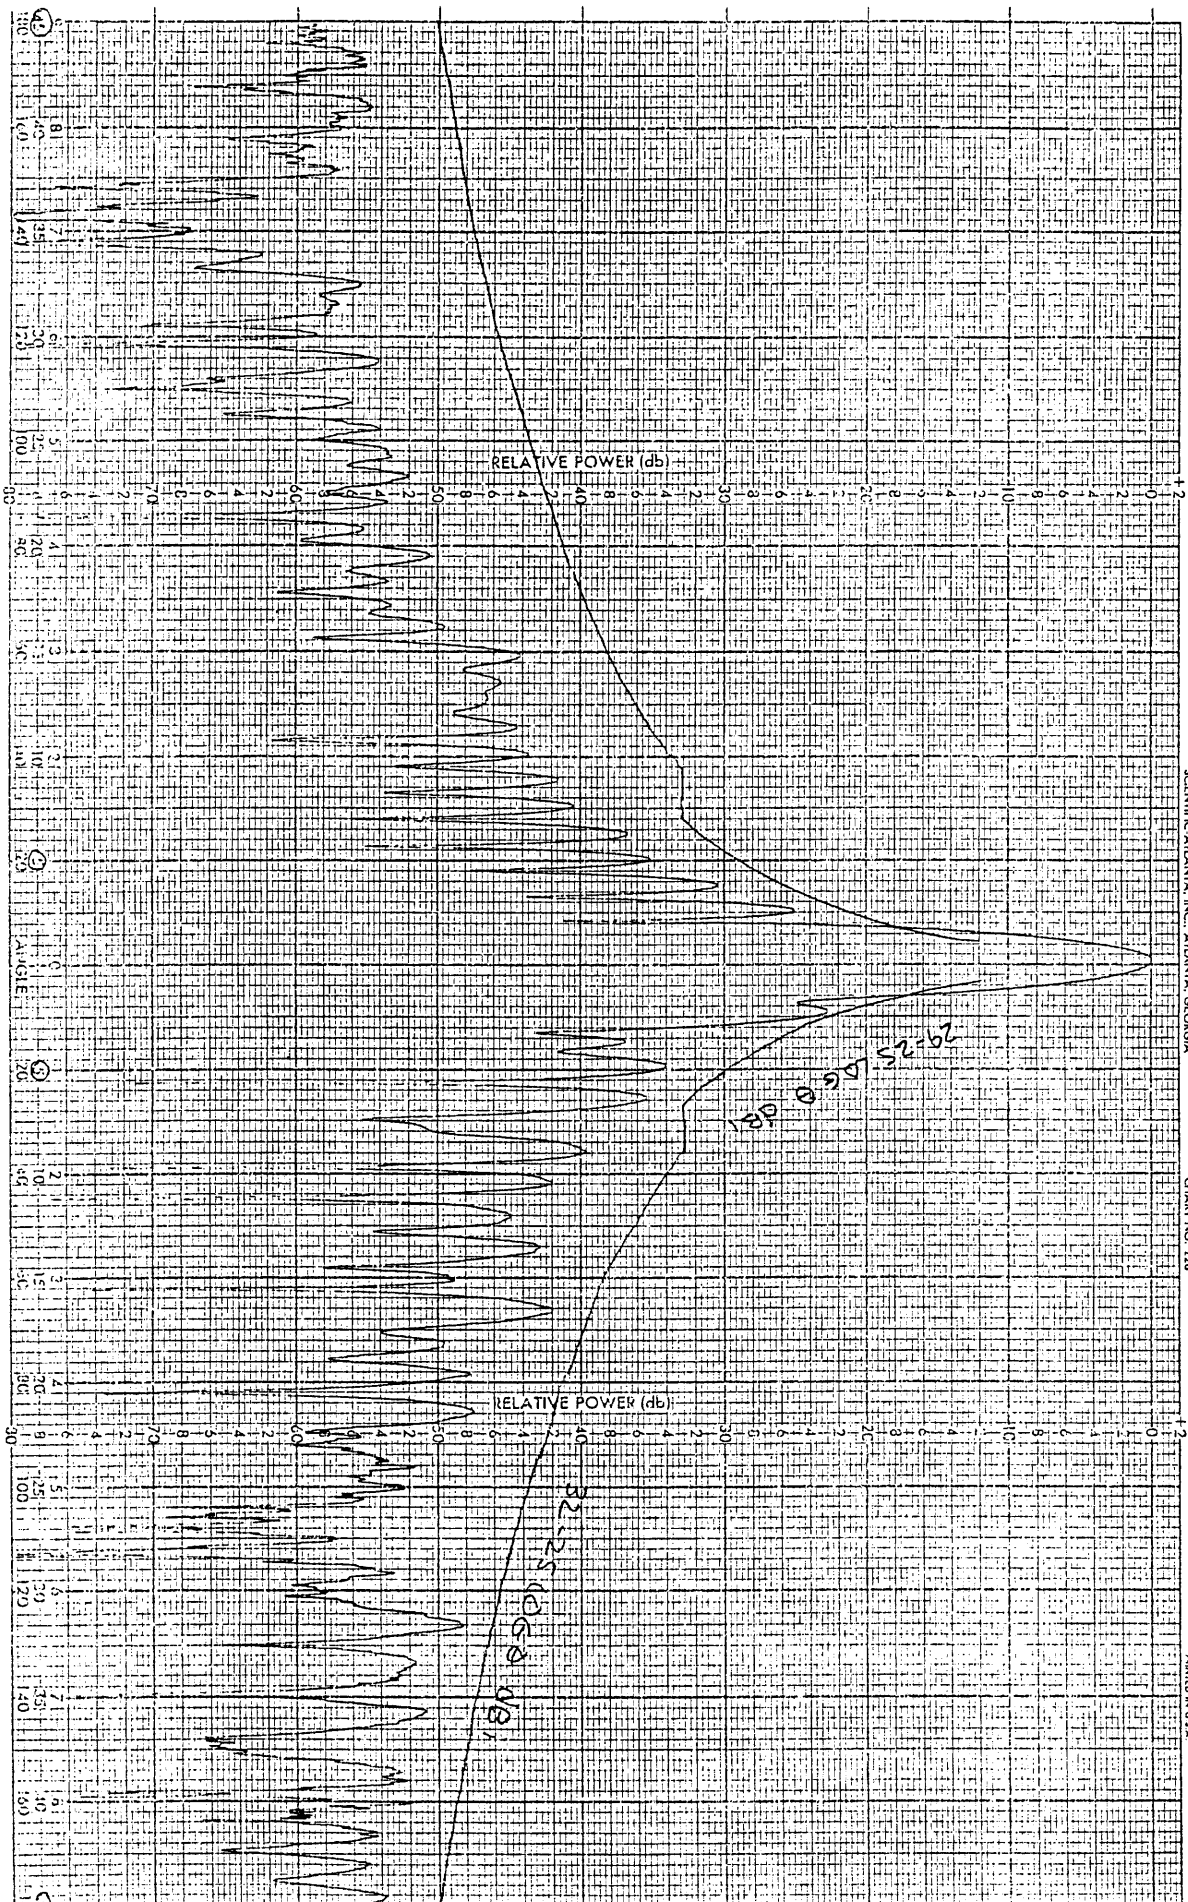

H P 1 1/2 1/2 SYM

ENGR RB GB

DATE 1-13-92

SCIENTIFIC ATLANTA, INC. ATLANTA, GEORGIA

CHART NO. 726

NUMBER 11154

PROJECT 3.6M  
REMARKS

3.625GHz E-PLANE ASYM

ENGR RB GB

DATE 1-14-92

000000

SCIENTIFIC ATLANTA, INC., ATLANTA, GEORGIA

CHART NO. 726

PRINTED IN U.S.A.

PROJECT  
REMARKS

3.6m  
3.625GHz