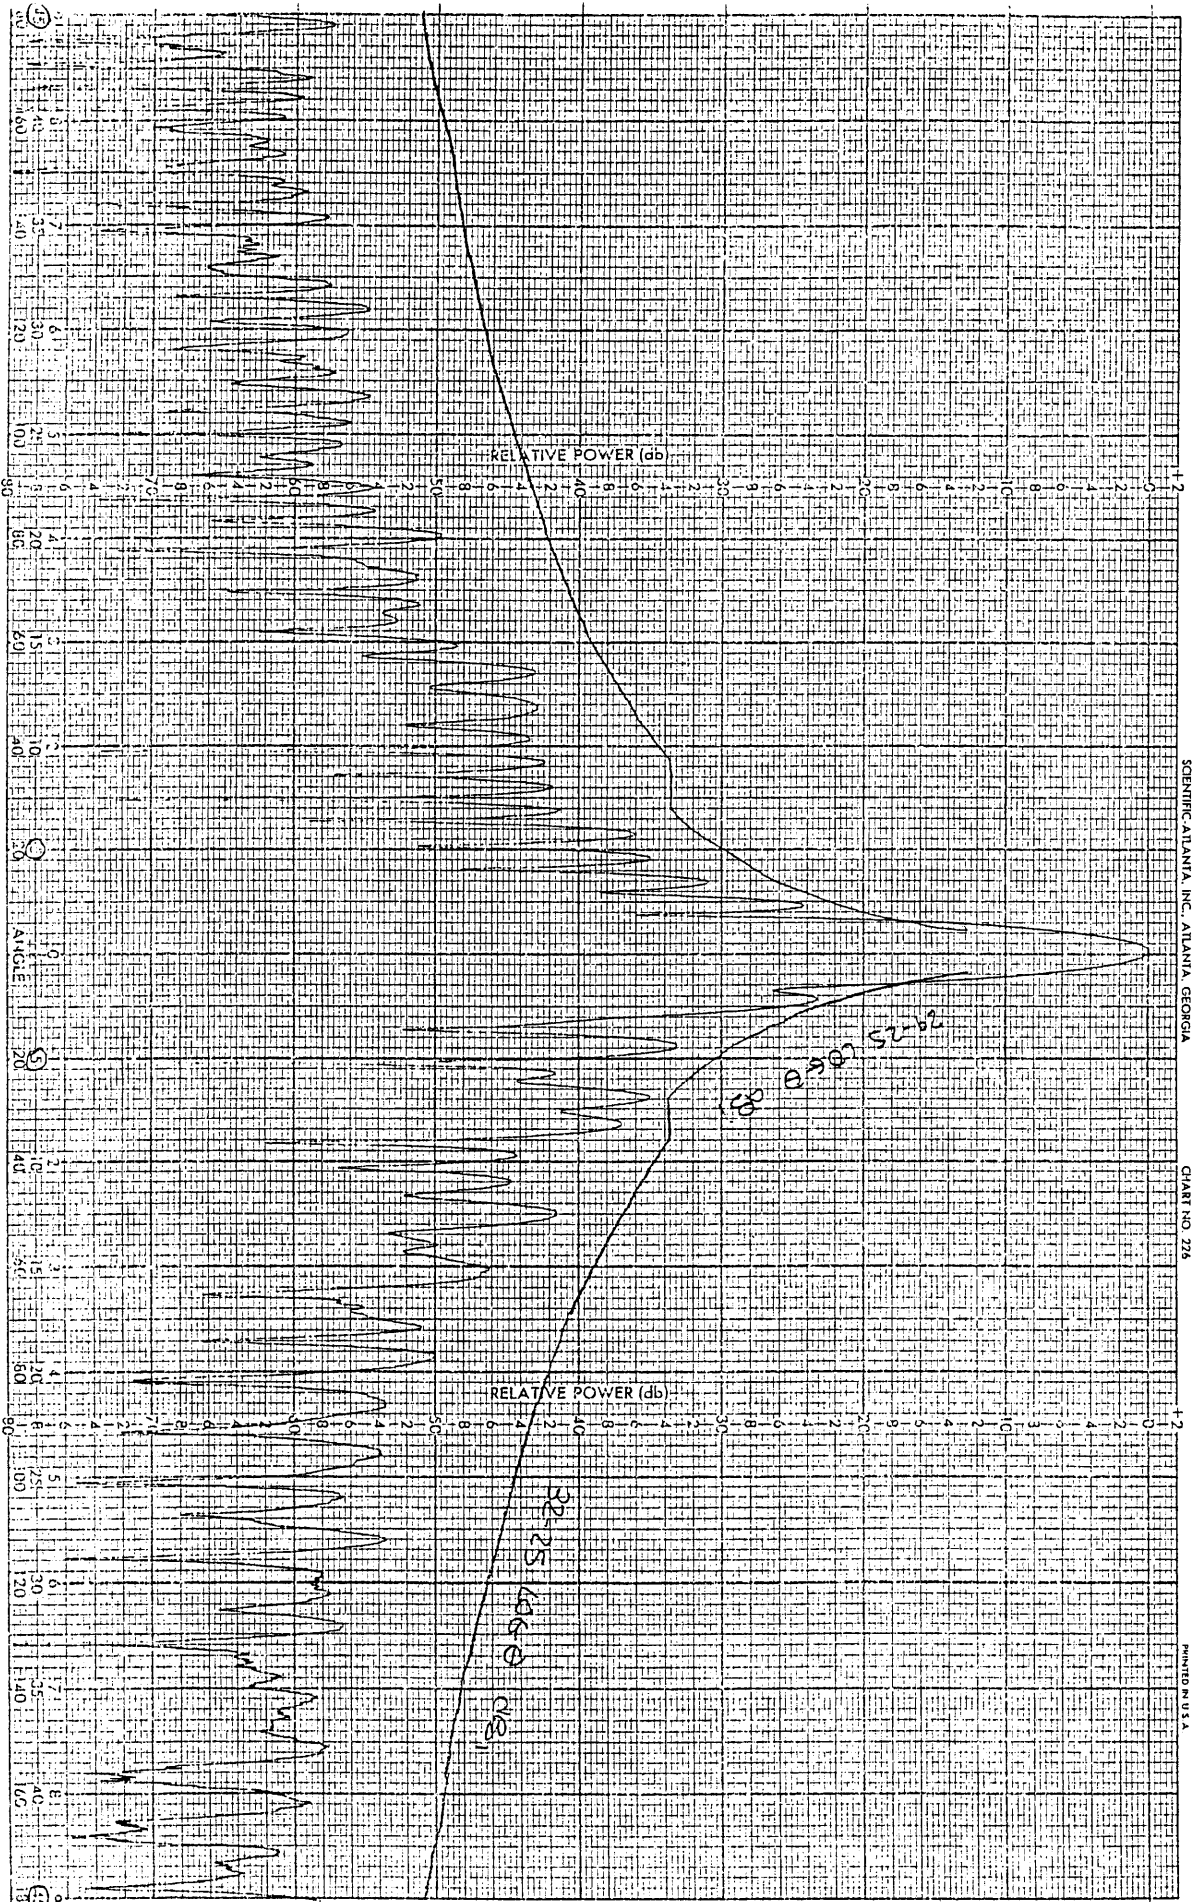

SCIENTIFIC ATLANTA, INC., ATLANTA, GEORGIA

CHART NO. 226

PRINTED IN U.S.A.

PROJECT 3.6M
REMARKS

3.95GHz E-plane ASYM

ENGR RB GB

DATE 1-14-92