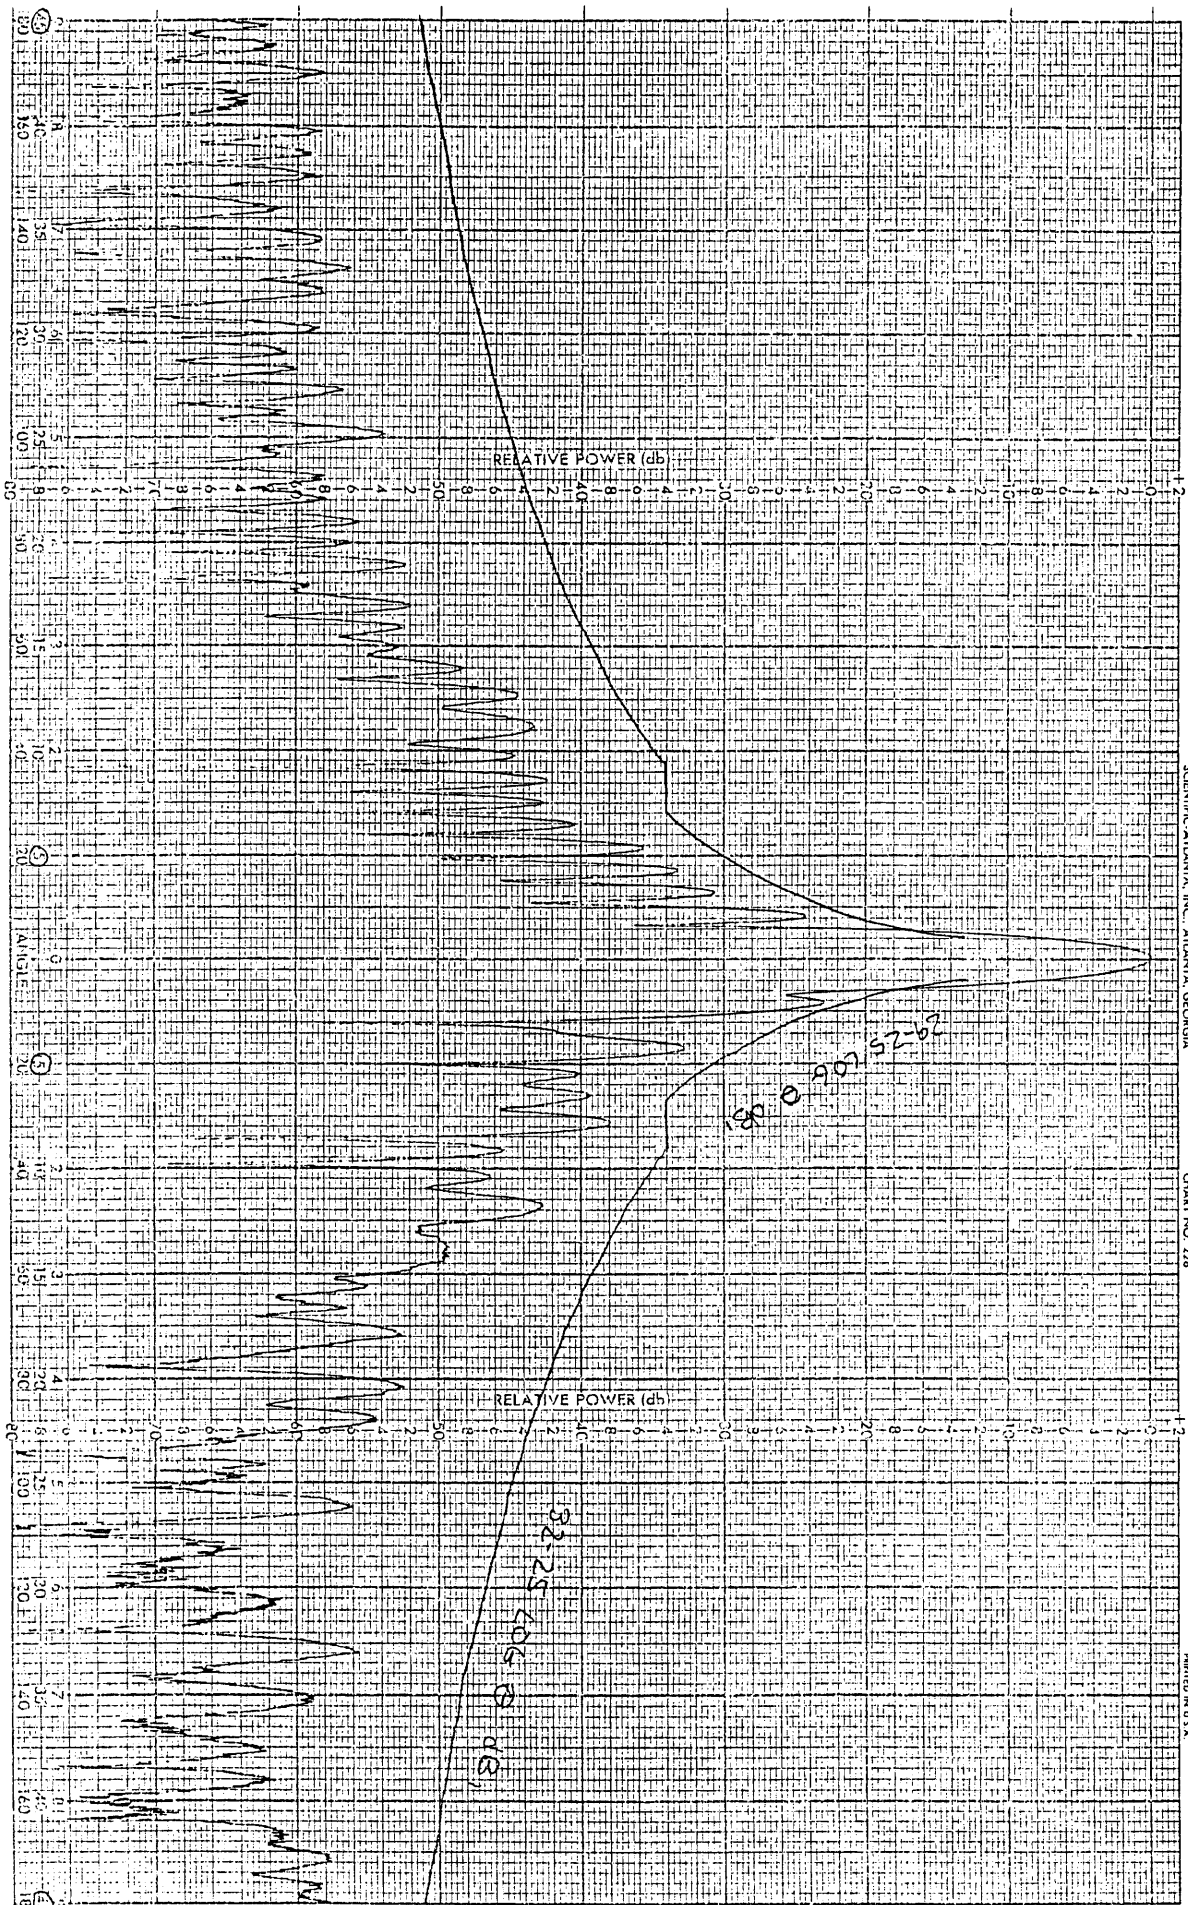

ENGR RB GB

DATE 1-14-92

000000

SCIENTIFIC ATLANTA, INC., ATLANTA, GEORGIA

CHART NO. 726

PRINTED IN U.S.A.

PROJECT  
REMARKS

3.6m  
3.625GHz

DATE 1-14-92

14-01 REV DCVM

SCIENTIFIC ATLANTA, INC. ATLANTA, GEORGIA

CHART NO. 226

PRINTED IN U.S.A.

PROJECT 3.6M  
REMARKS

112613 F-PHASE ASYM

ENGR RB GB