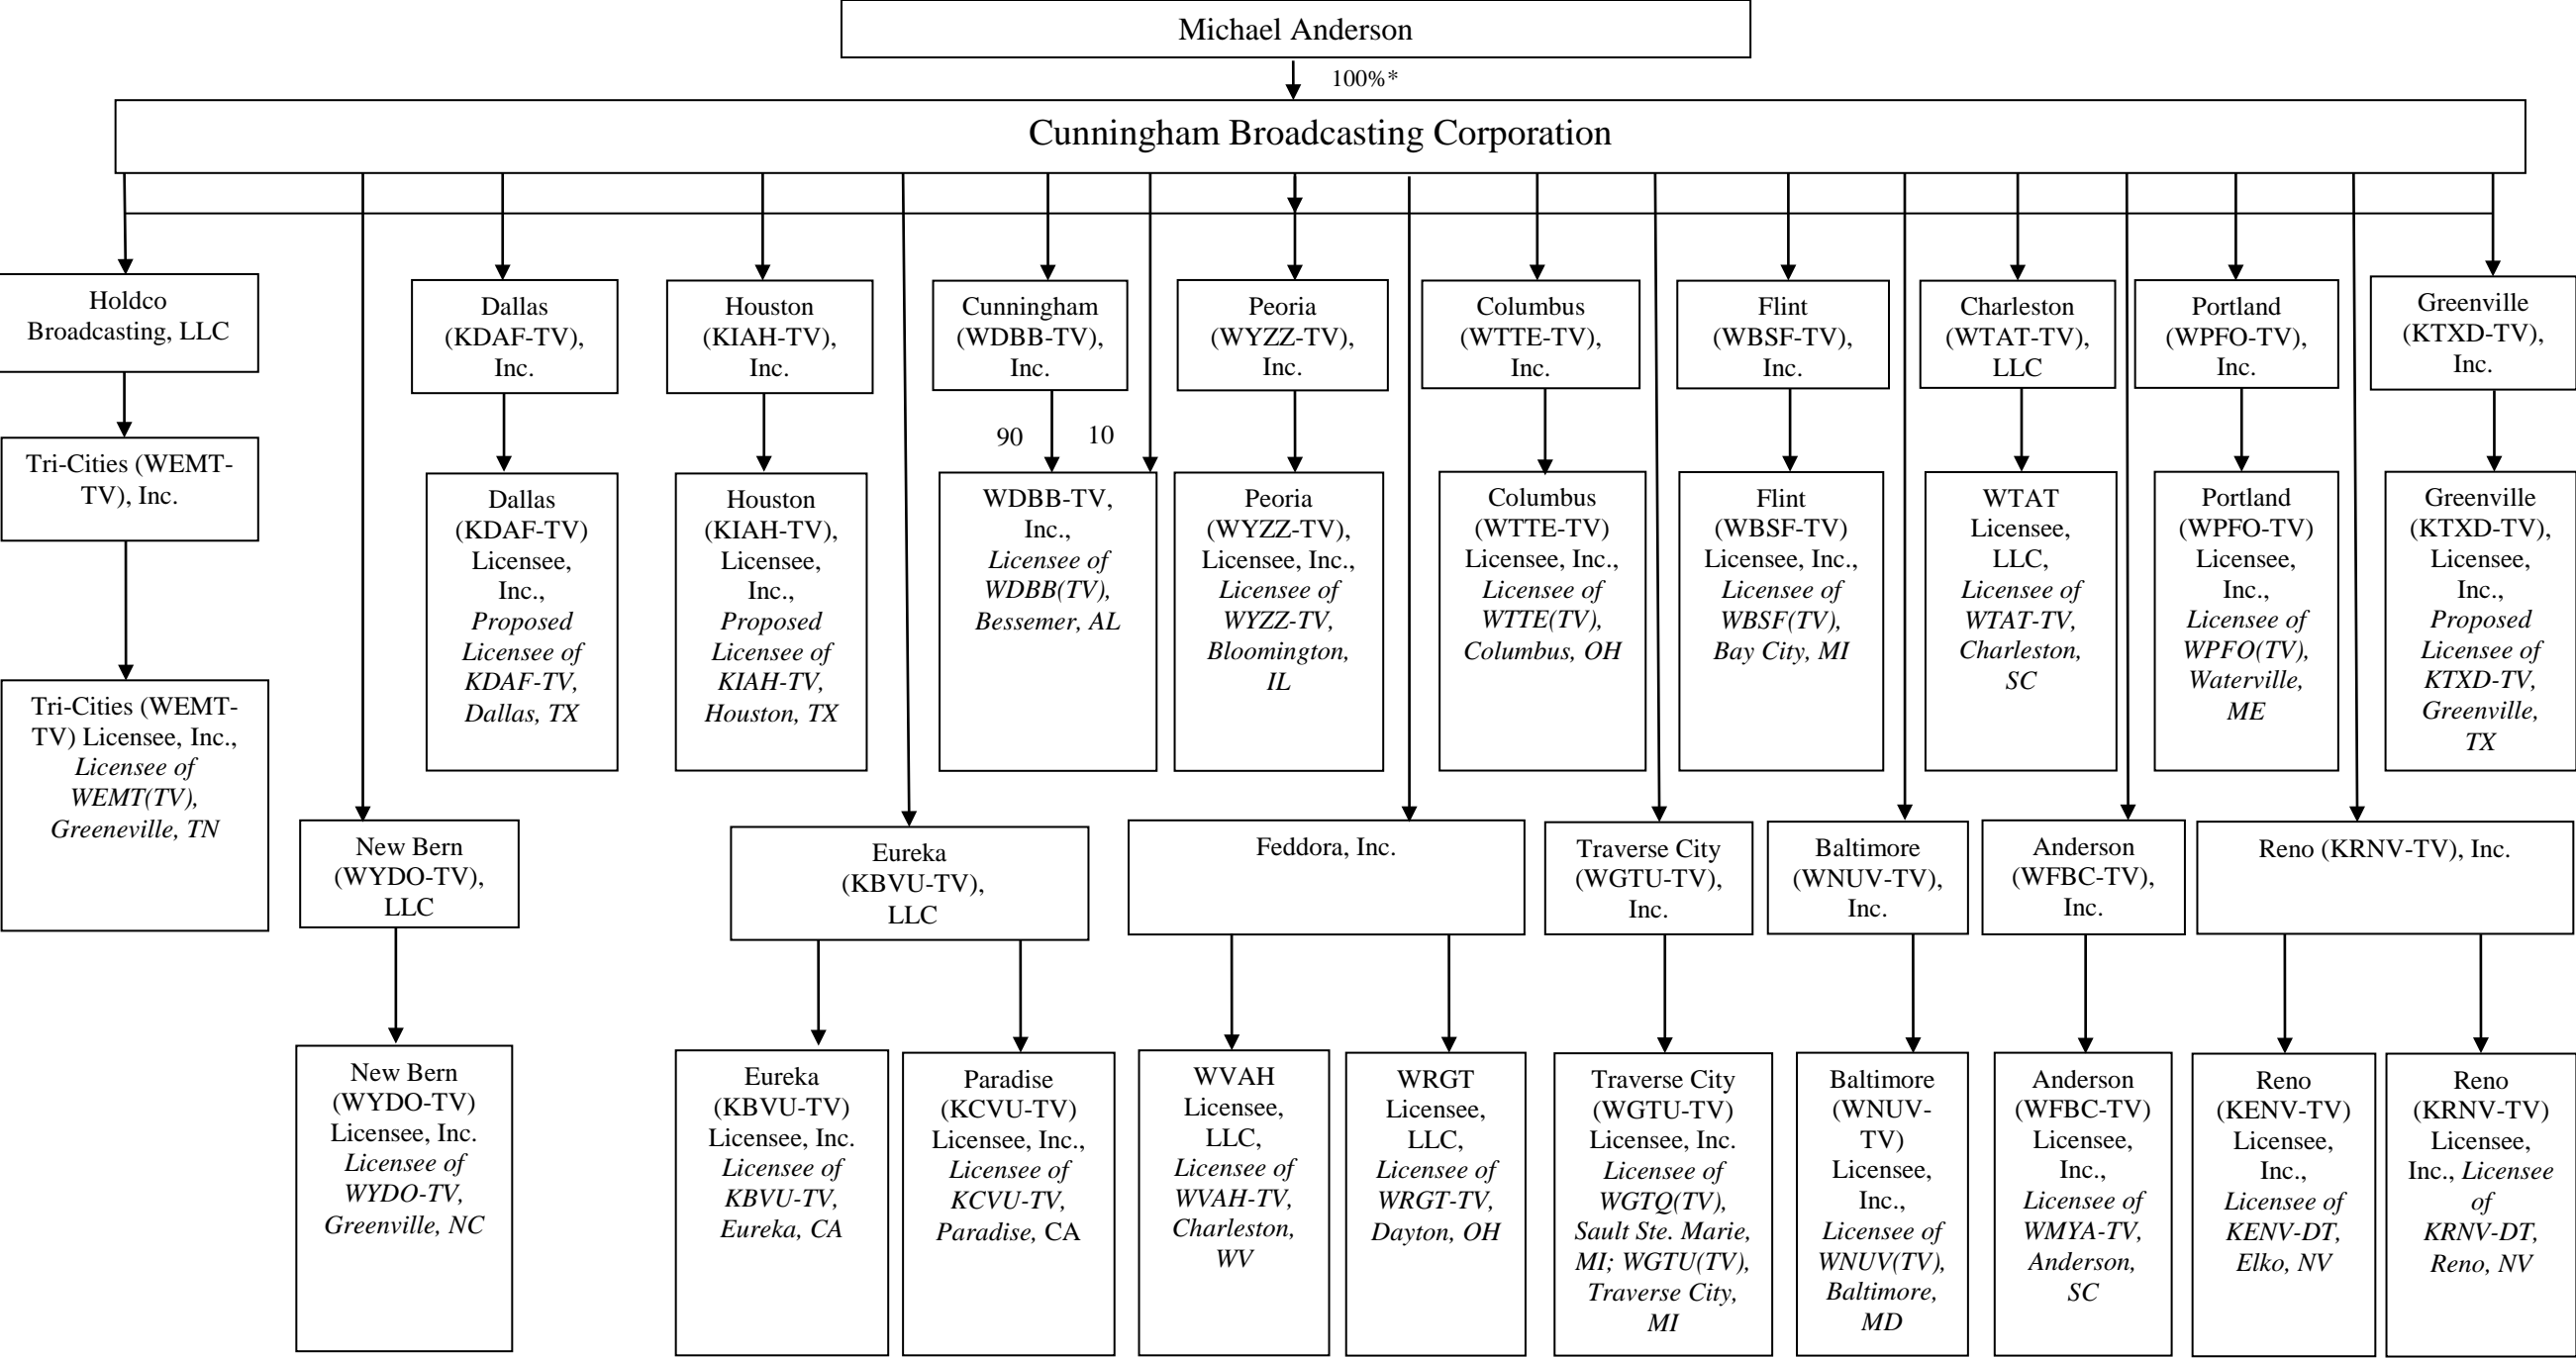

# Cunningham Broadcasting Corporation Organizational Chart

\*All ownership percentages are 100% unless otherwise indicated. The address for all entities listed above is 2000 W. 41<sup>st</sup> Street, Baltimore, MD 21211.