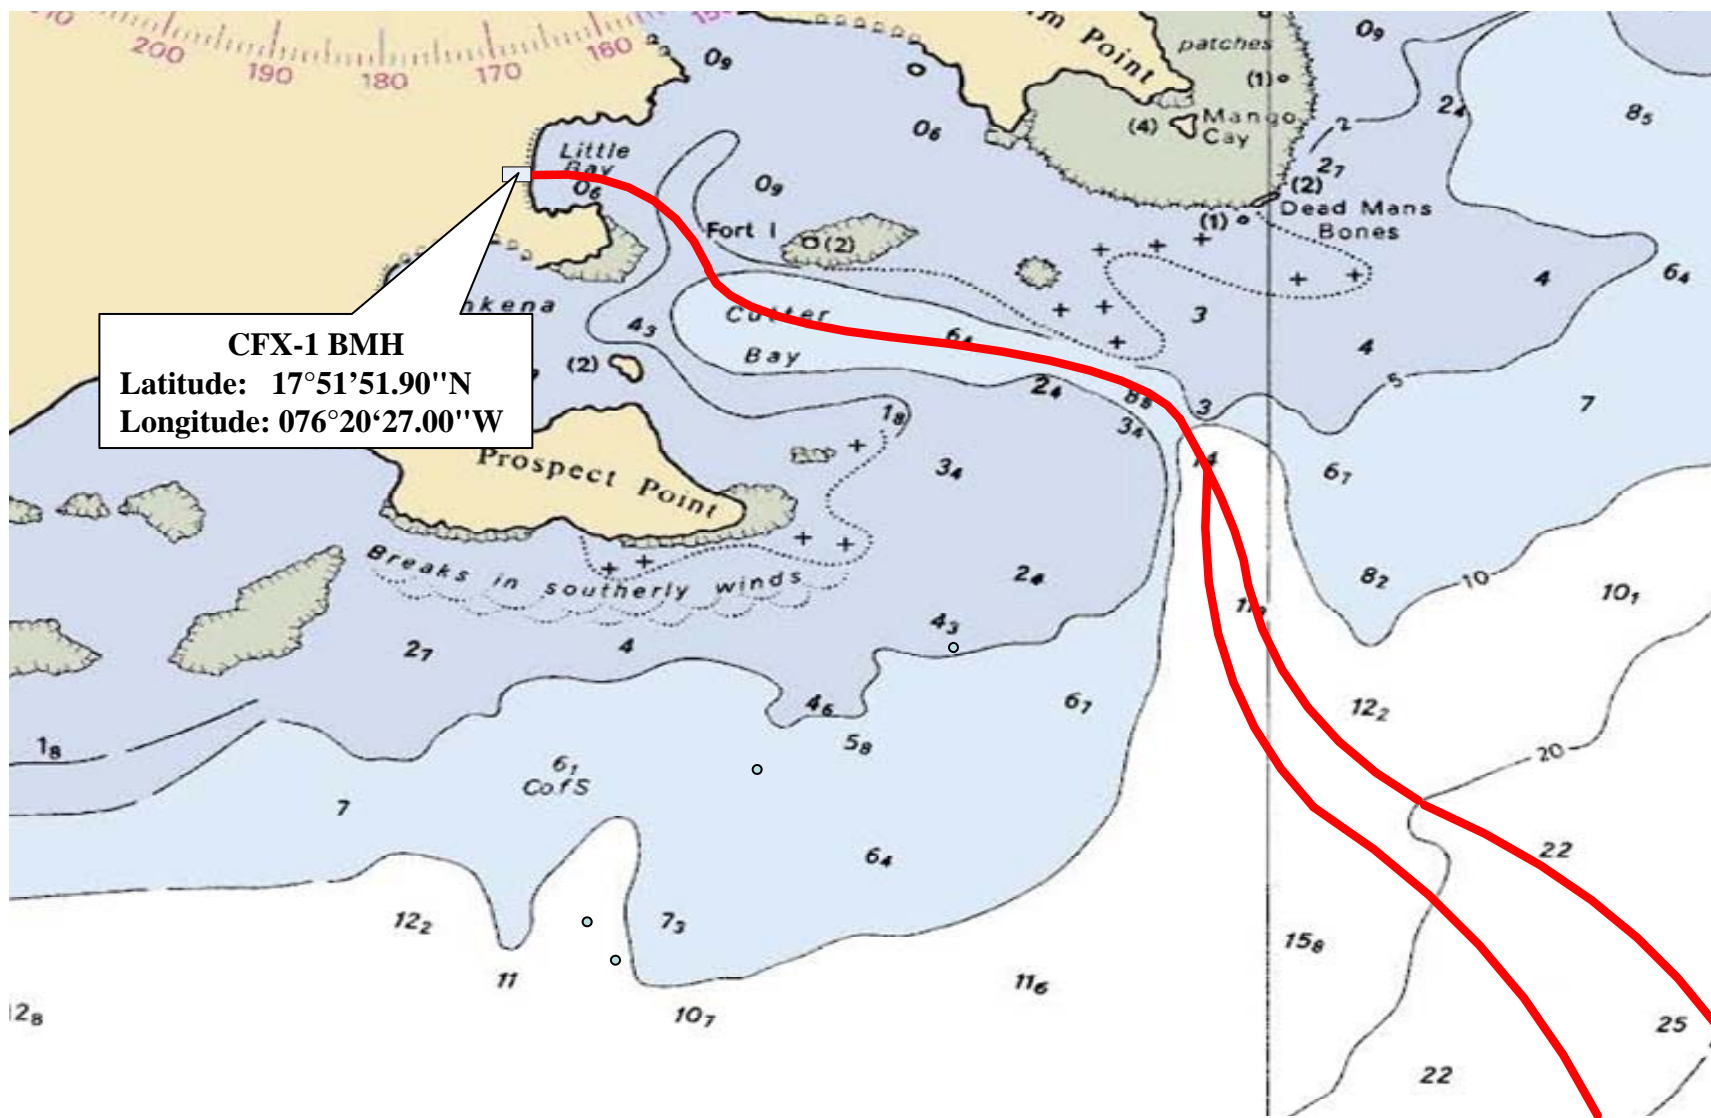

Map # 9 - CFX-1 Jamaica Landings Overview (Morant Point, Jamaica Offshore Routing)

CFX-1 BMH
Latitude: 17°51'51.90"N
Longitude: 076°20'27.00"W