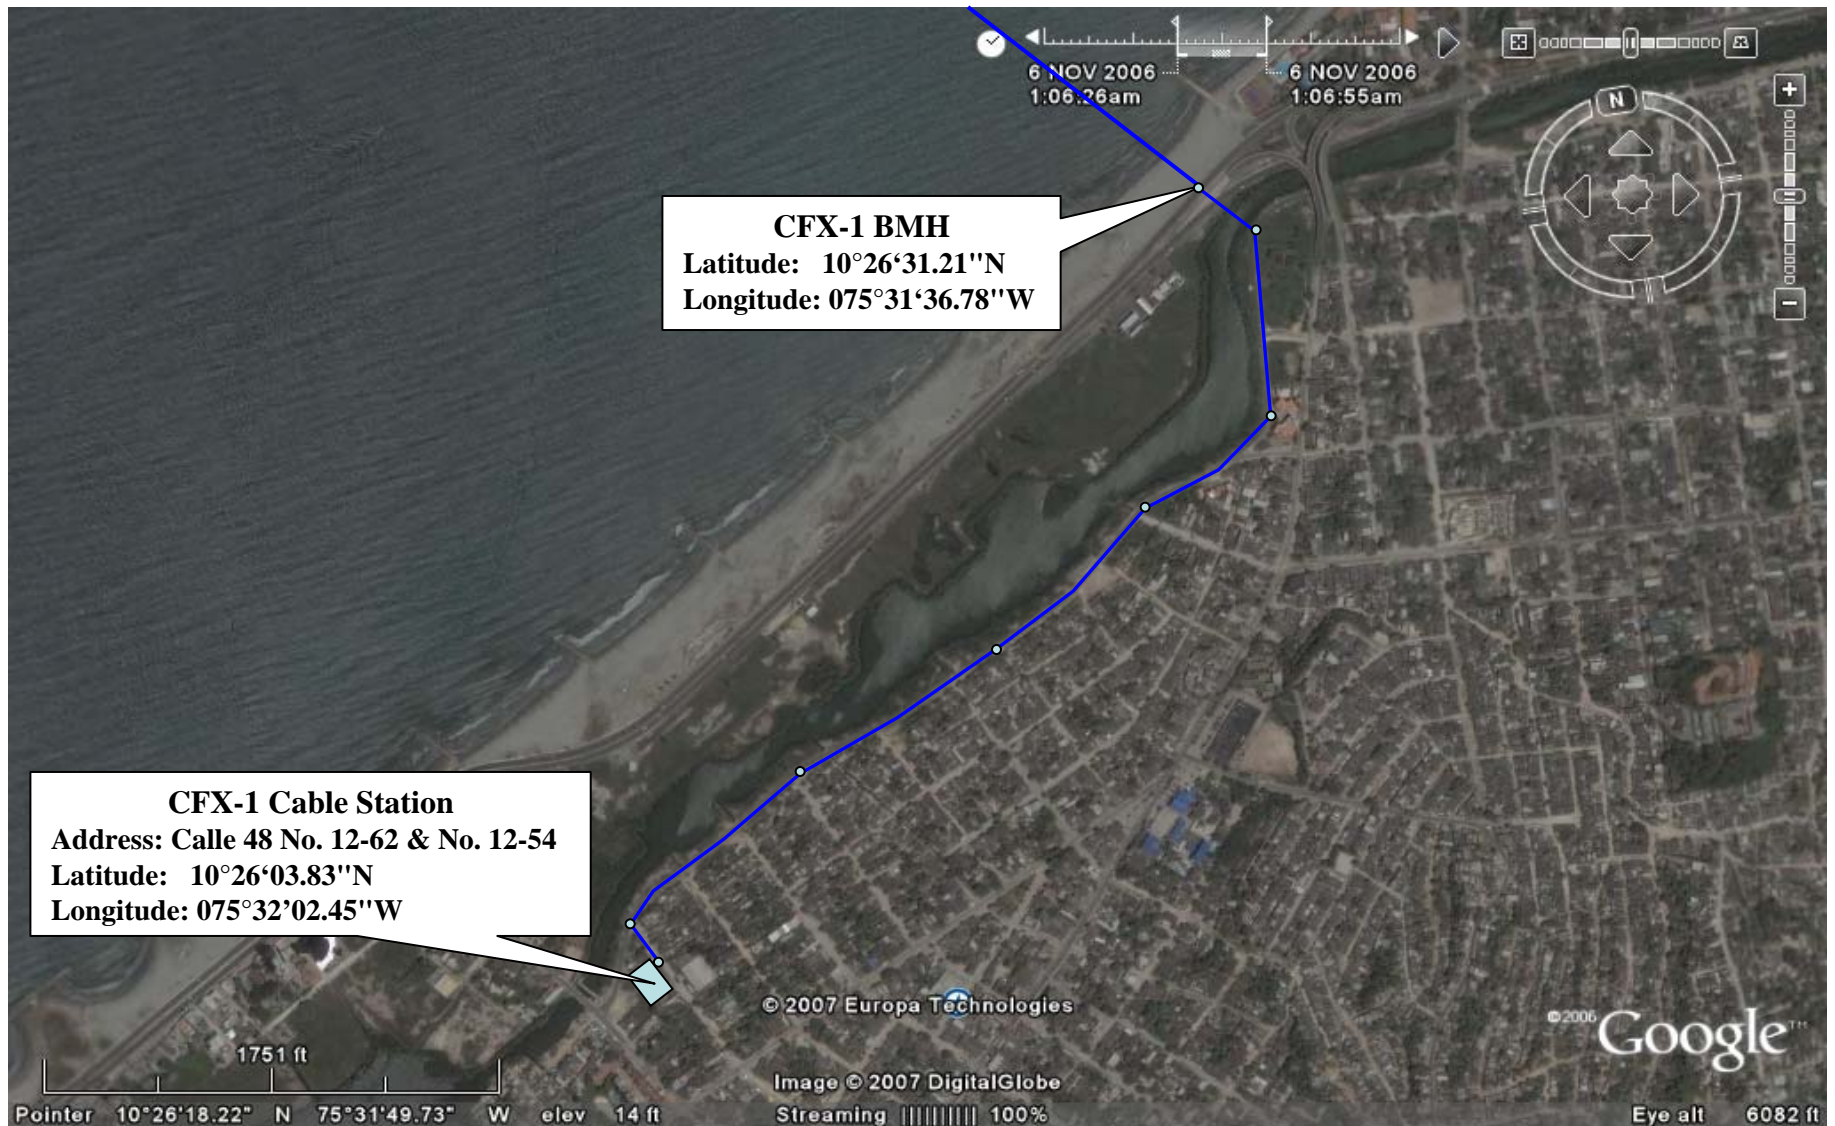

Map # 8 - CFX-1 Cartagena Landing Overview Beach Joint & Cable Terminal Station

CFX-1 BMH
Latitude: 10°26'31.21"N
Longitude: 075°31'36.78"W

CFX-1 Cable Station
Address: Calle 48 No. 12-62 & No. 12-54
Latitude: 10°26'03.83"N
Longitude: 075°32'02.45"W