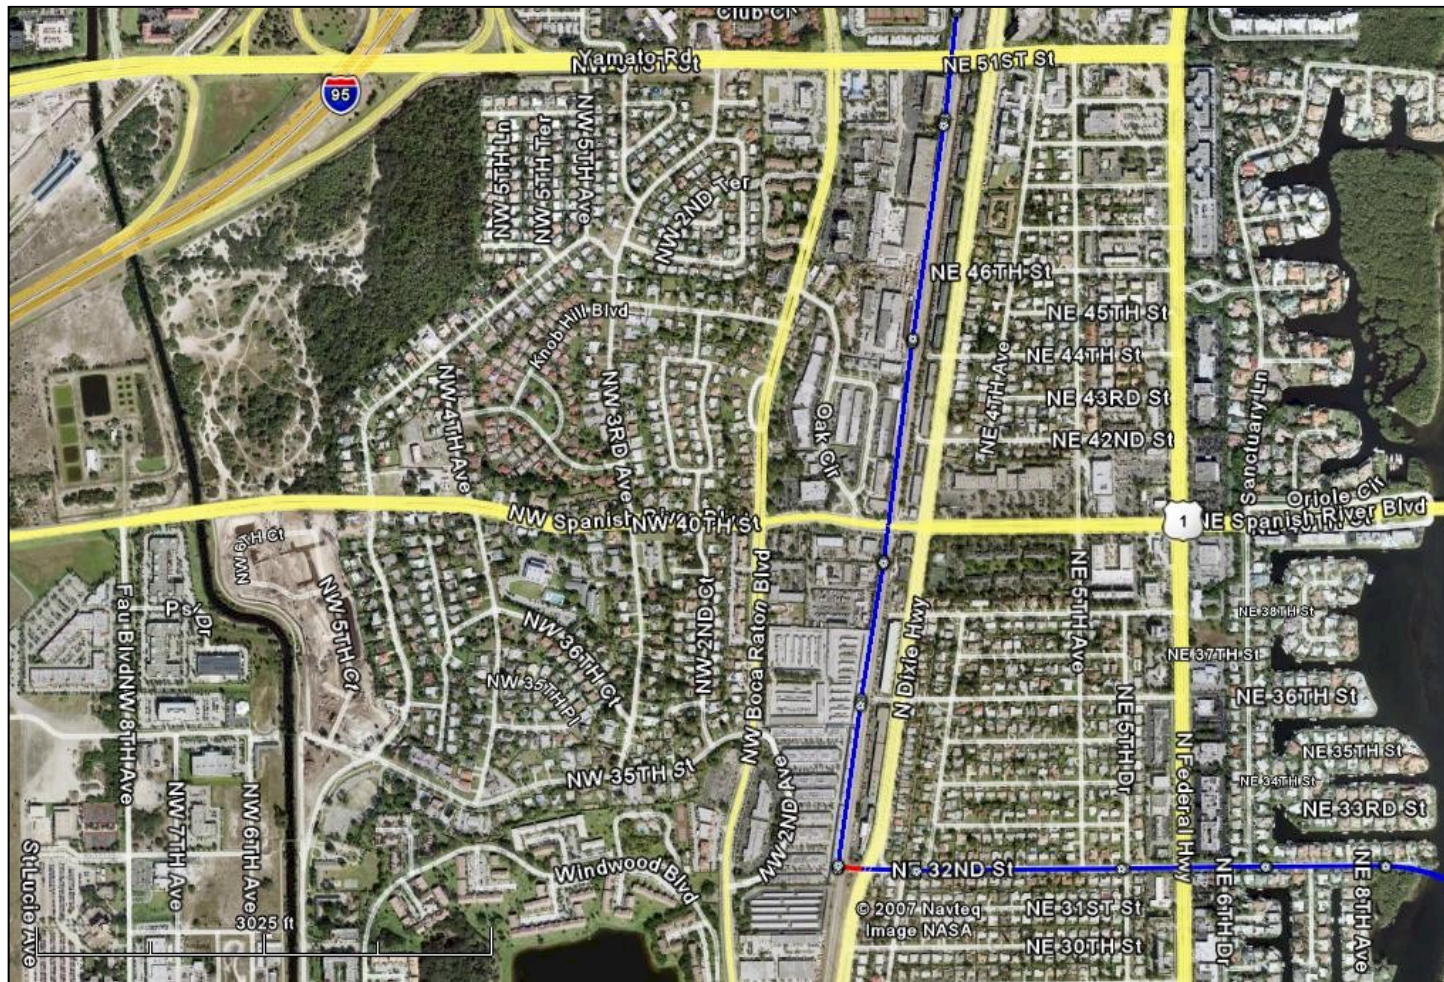

Map # 4 – Terrestrial Route, Boca Raton, FL

Section Detail (Yamato Rd. to NE 32nd St.)

**CFX US
Landing
Legend**

- Terminal Station
- Existing MH
- Existing UG
- Planned UG