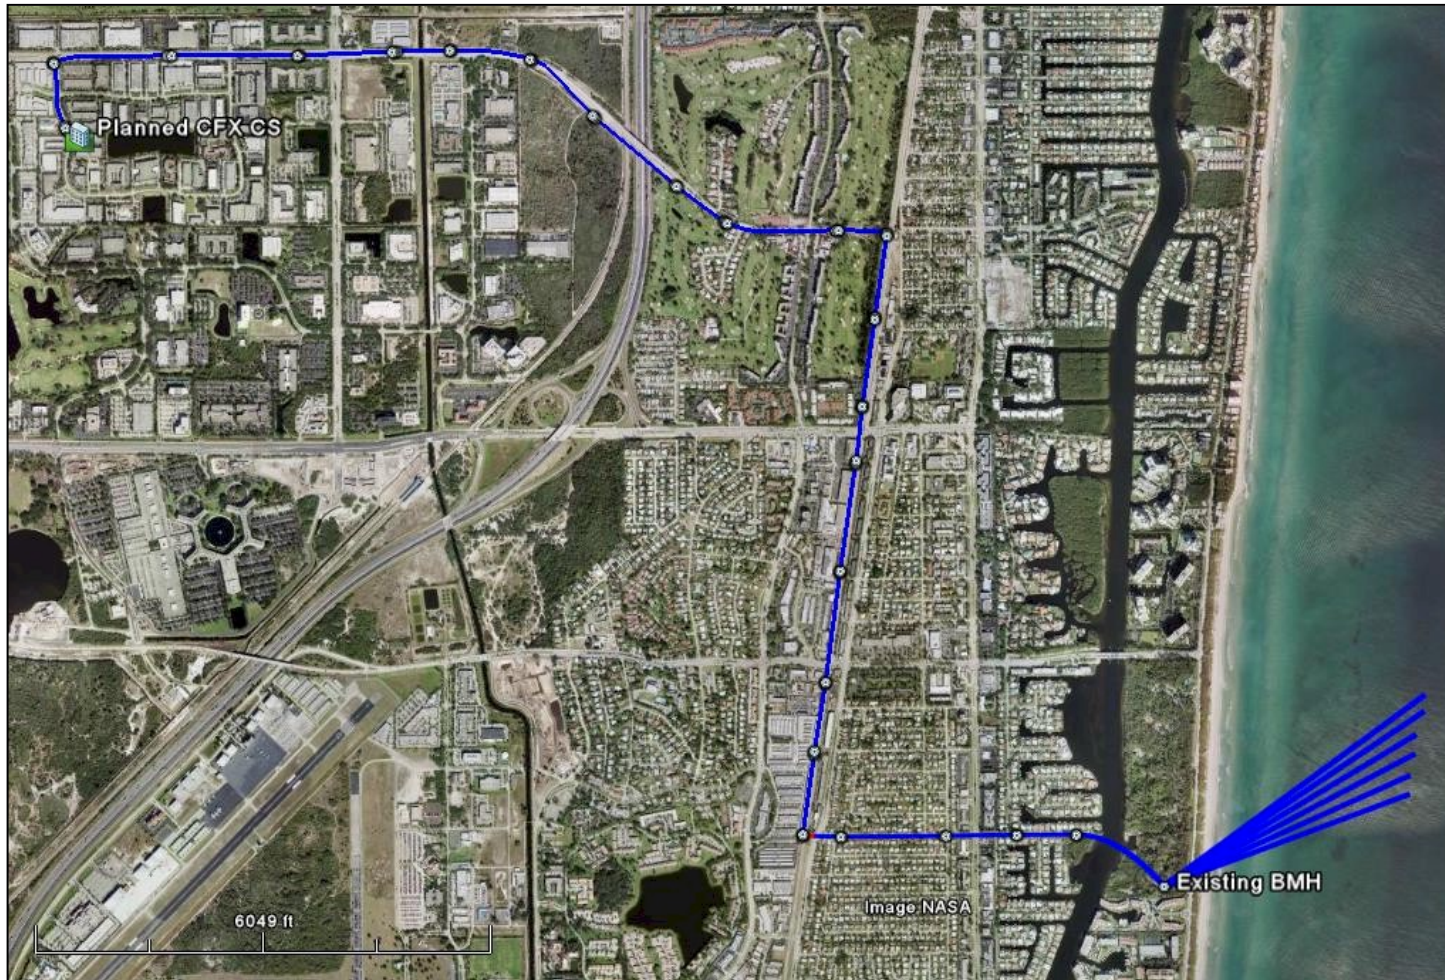

Map # 2 – CFX-1 U.S. Landing Overview

columbus
NETWORKS

**CFX US
Landing
Legend**

-  Terminal Station
-  Existing MH
-  Existing UG
-  Planned UG