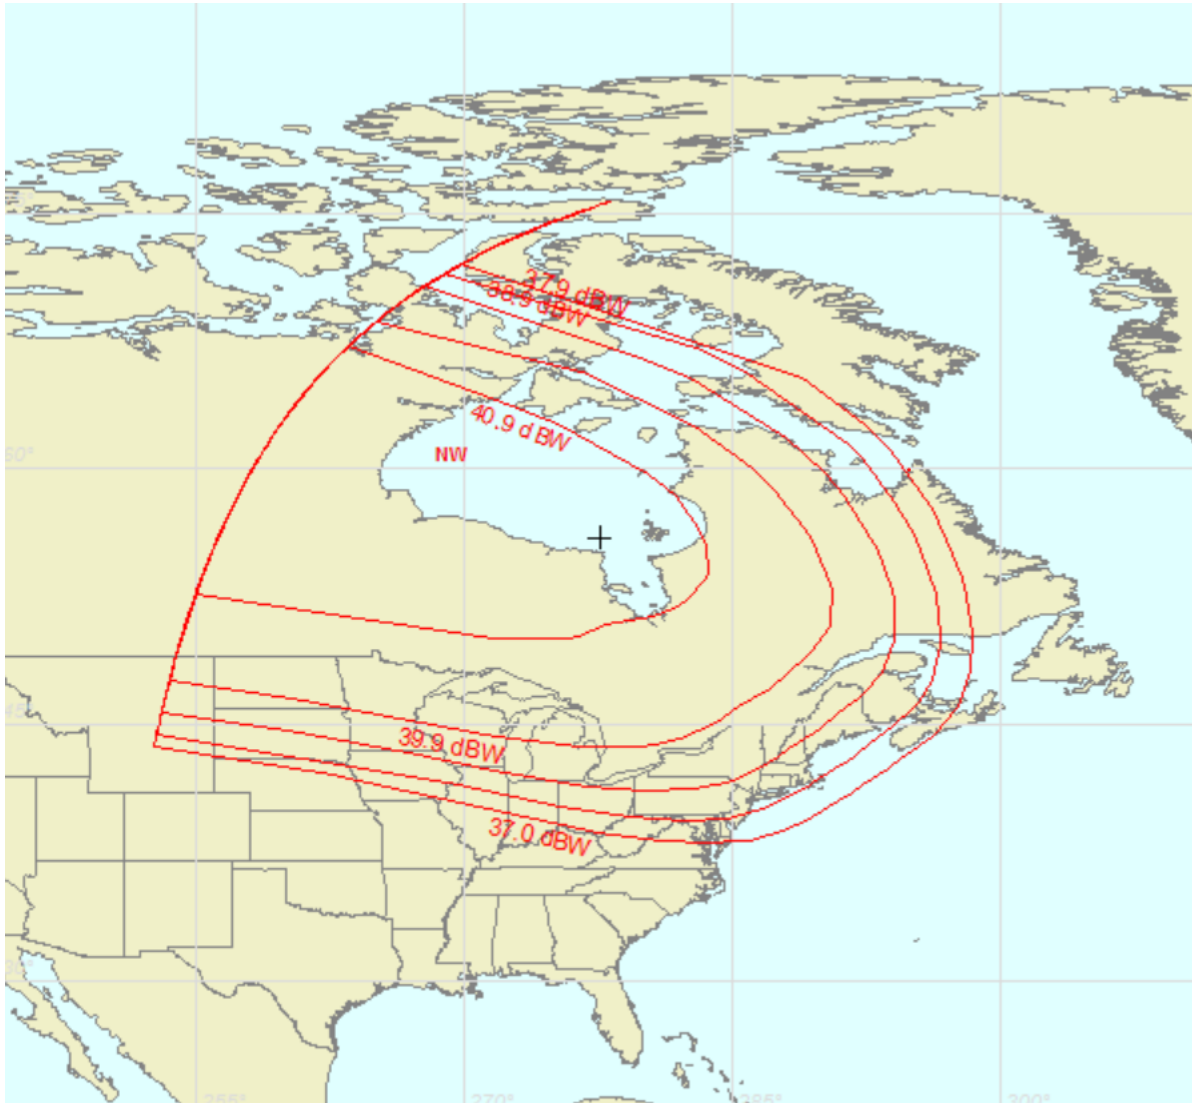

**Exhibit A: Intelsat 904 Proposed Beam Coverages**

Figure 1: C-Band Combined East Zone Beam

Figure 2: C-Band East Hemi Beam

Figure 3: C-Band Global A Beam

Figure 4: C-Band Global B Beam

Figure 5: C-Band North Atlantic Zone Beam

Figure 6: C-Band Northwest Zone Beam

Figure 7: C-Band Southwest Zone Beam

Figure 8: C-Band West Hemi Beam