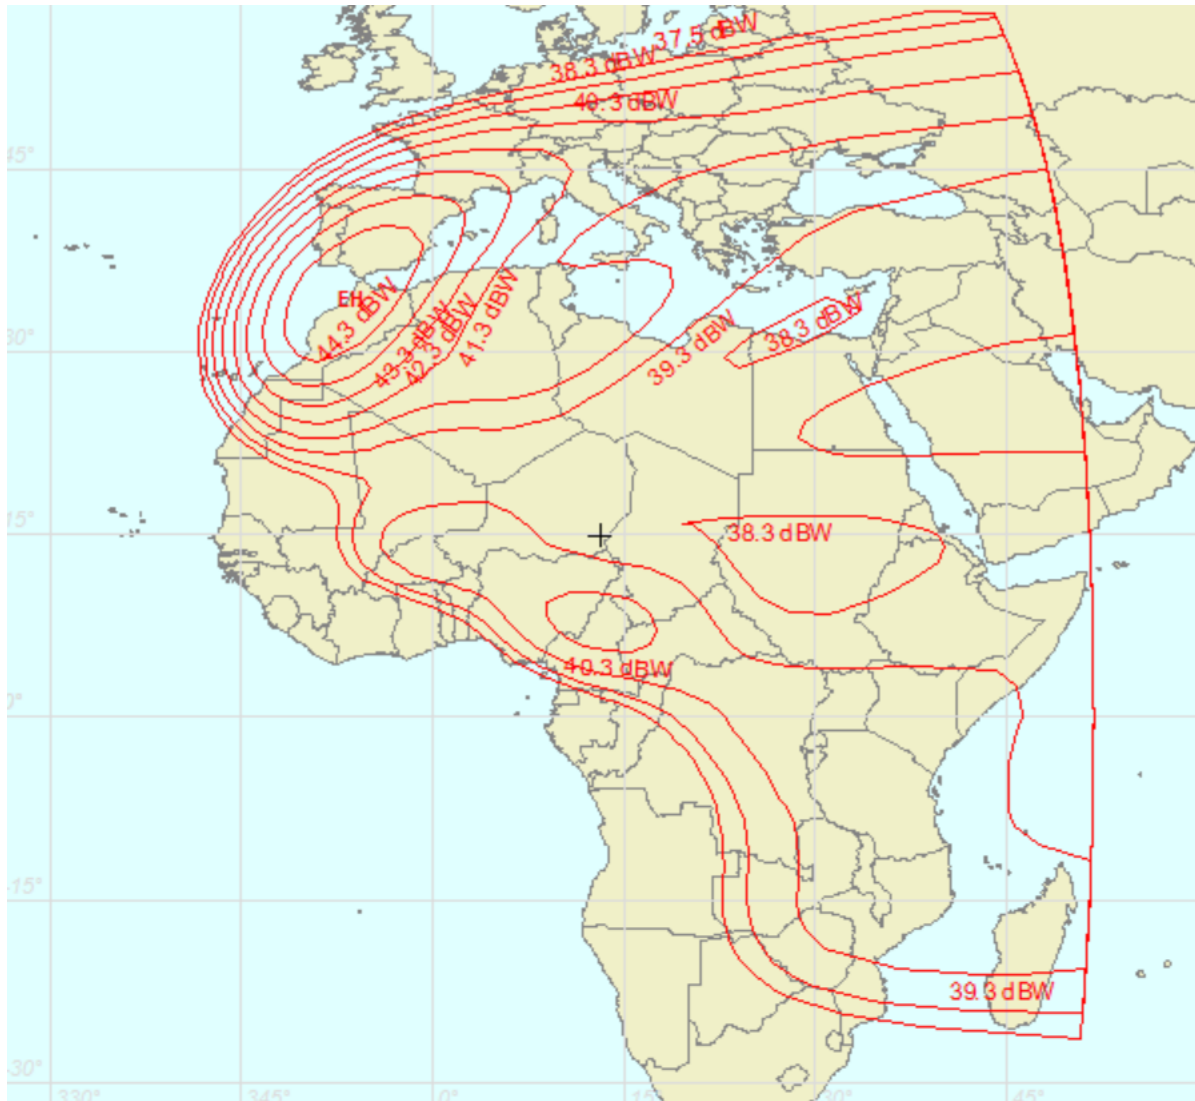

**Exhibit A: Intelsat 904 Proposed Beam Coverages**

Figure 1: C-Band Combined East Zone Beam

Figure 2: C-Band East Hemi Beam

Figure 3: C-Band Global A Beam

Figure 4: C-Band Global B Beam

Figure 5: C-Band North Atlantic Zone Beam

Figure 6: C-Band Northwest Zone Beam

Figure 7: C-Band Southwest Zone Beam

Figure 8: C-Band West Hemi Beam