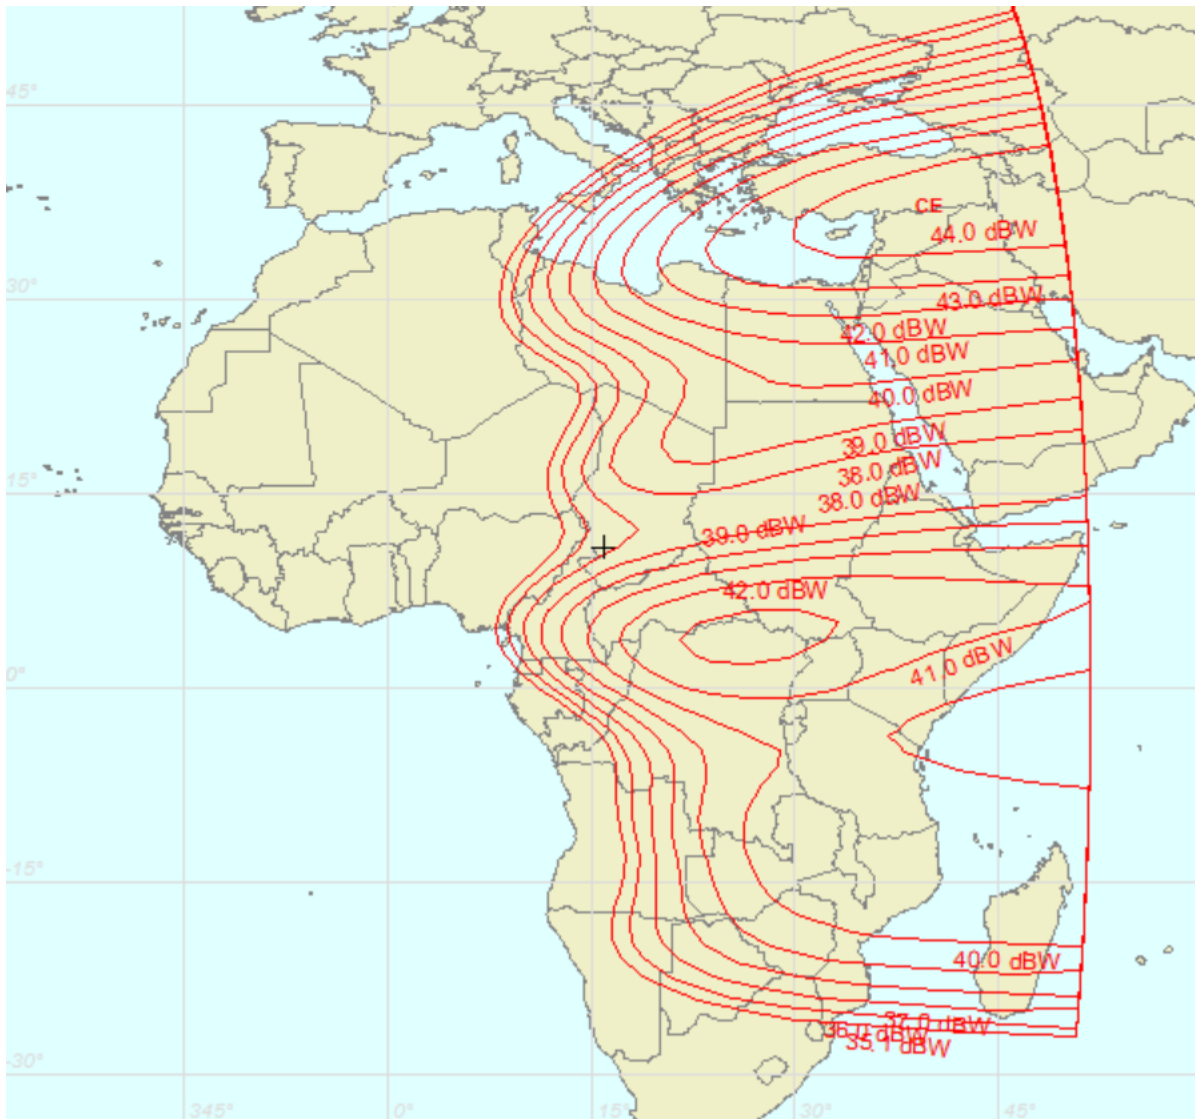

**Exhibit A: Intelsat 904 Proposed Beam Coverages**

Figure 1: C-Band Combined East Zone Beam

Figure 2: C-Band East Hemi Beam

Figure 3: C-Band Global A Beam

Figure 4: C-Band Global B Beam

Figure 5: C-Band North Atlantic Zone Beam

Figure 6: C-Band Northwest Zone Beam

Figure 7: C-Band Southwest Zone Beam

Figure 8: C-Band West Hemi Beam