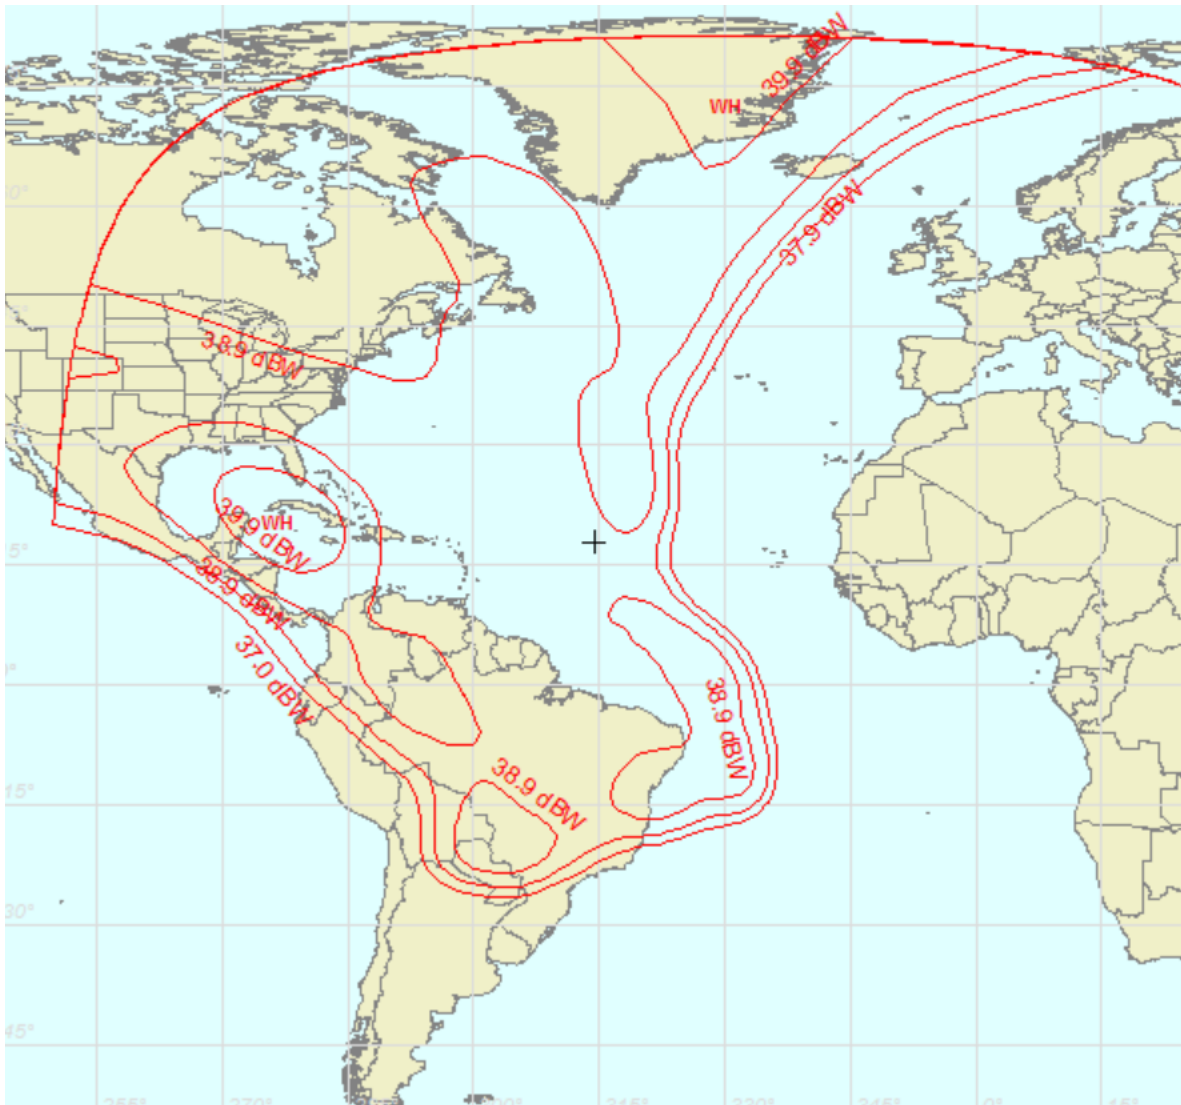

**Exhibit A: Intelsat 904 Proposed Beam Coverages**

Figure 1: C-Band Combined East Zone Beam

Figure 2: C-Band East Hemi Beam

Figure 3: C-Band Global A Beam

Figure 4: C-Band Global B Beam

Figure 5: C-Band North Atlantic Zone Beam

Figure 6: C-Band Northwest Zone Beam

Figure 7: C-Band Southwest Zone Beam

Figure 8: C-Band West Hemi Beam