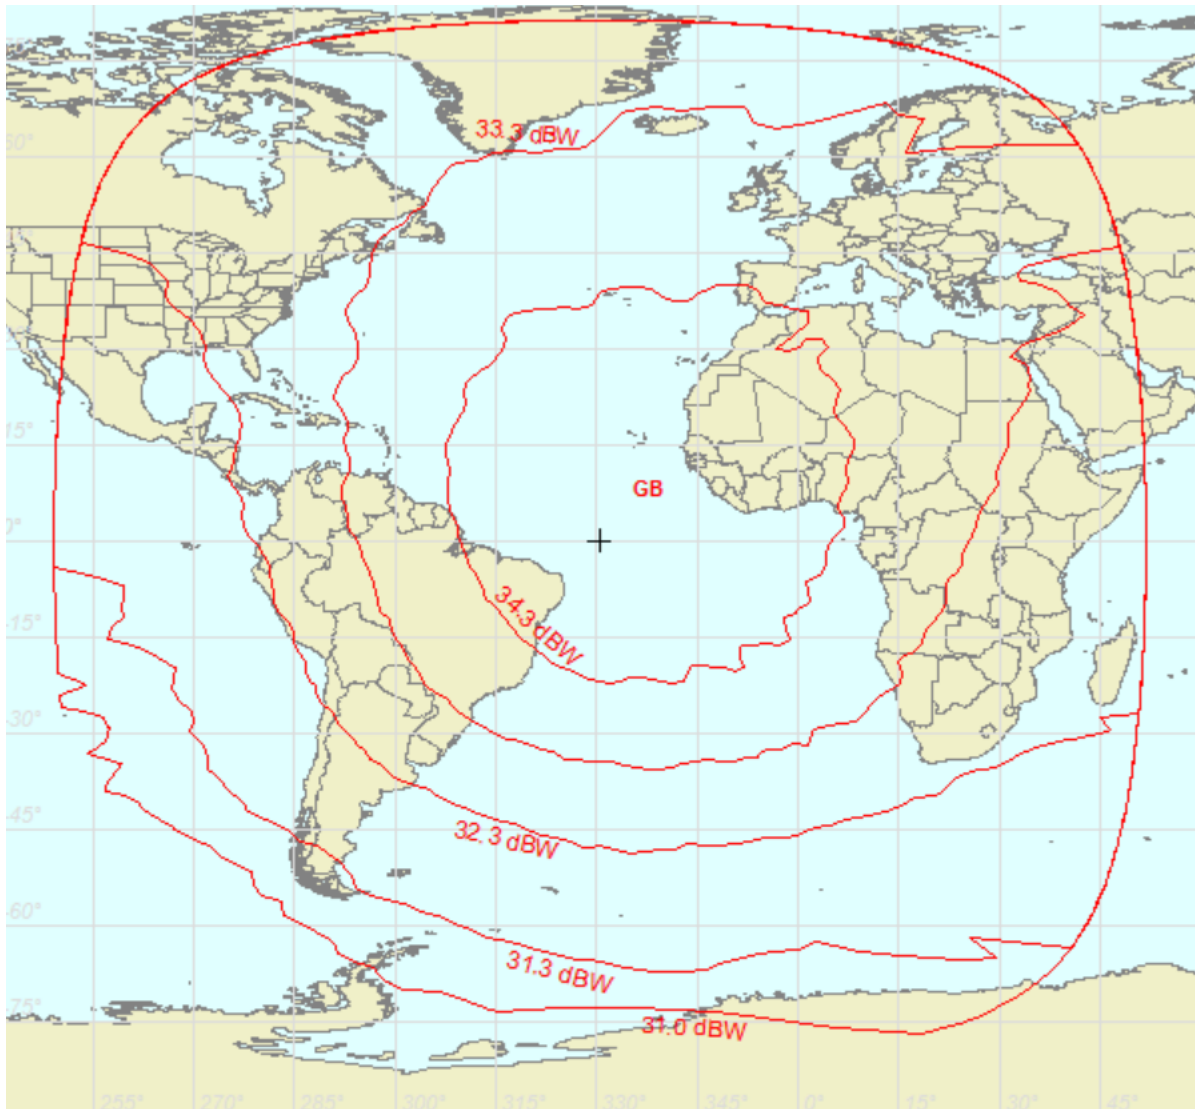

**Exhibit A: Intelsat 904 Proposed Beam Coverages**

Figure 1: C-Band Combined East Zone Beam

Figure 2: C-Band East Hemi Beam

Figure 3: C-Band Global A Beam

Figure 4: C-Band Global B Beam

Figure 5: C-Band North Atlantic Zone Beam

Figure 6: C-Band Northwest Zone Beam

Figure 7: C-Band Southwest Zone Beam

Figure 8: C-Band West Hemi Beam