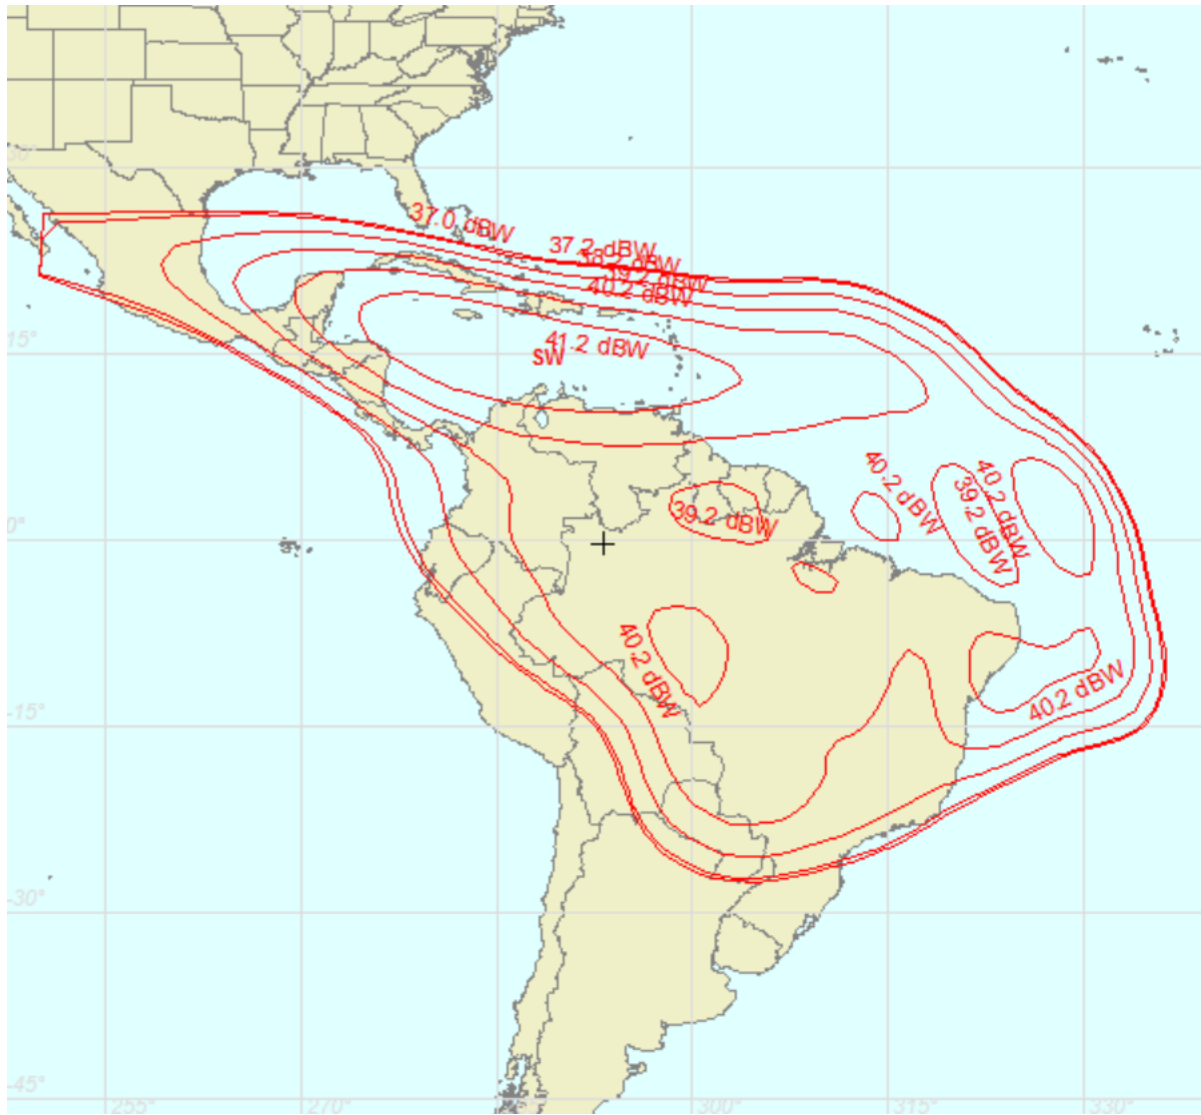

**Exhibit A: Intelsat 904 Proposed Beam Coverages**

Figure 1: C-Band Combined East Zone Beam

Figure 2: C-Band East Hemi Beam

Figure 3: C-Band Global A Beam

Figure 4: C-Band Global B Beam

Figure 5: C-Band North Atlantic Zone Beam

Figure 6: C-Band Northwest Zone Beam

Figure 7: C-Band Southwest Zone Beam

Figure 8: C-Band West Hemi Beam