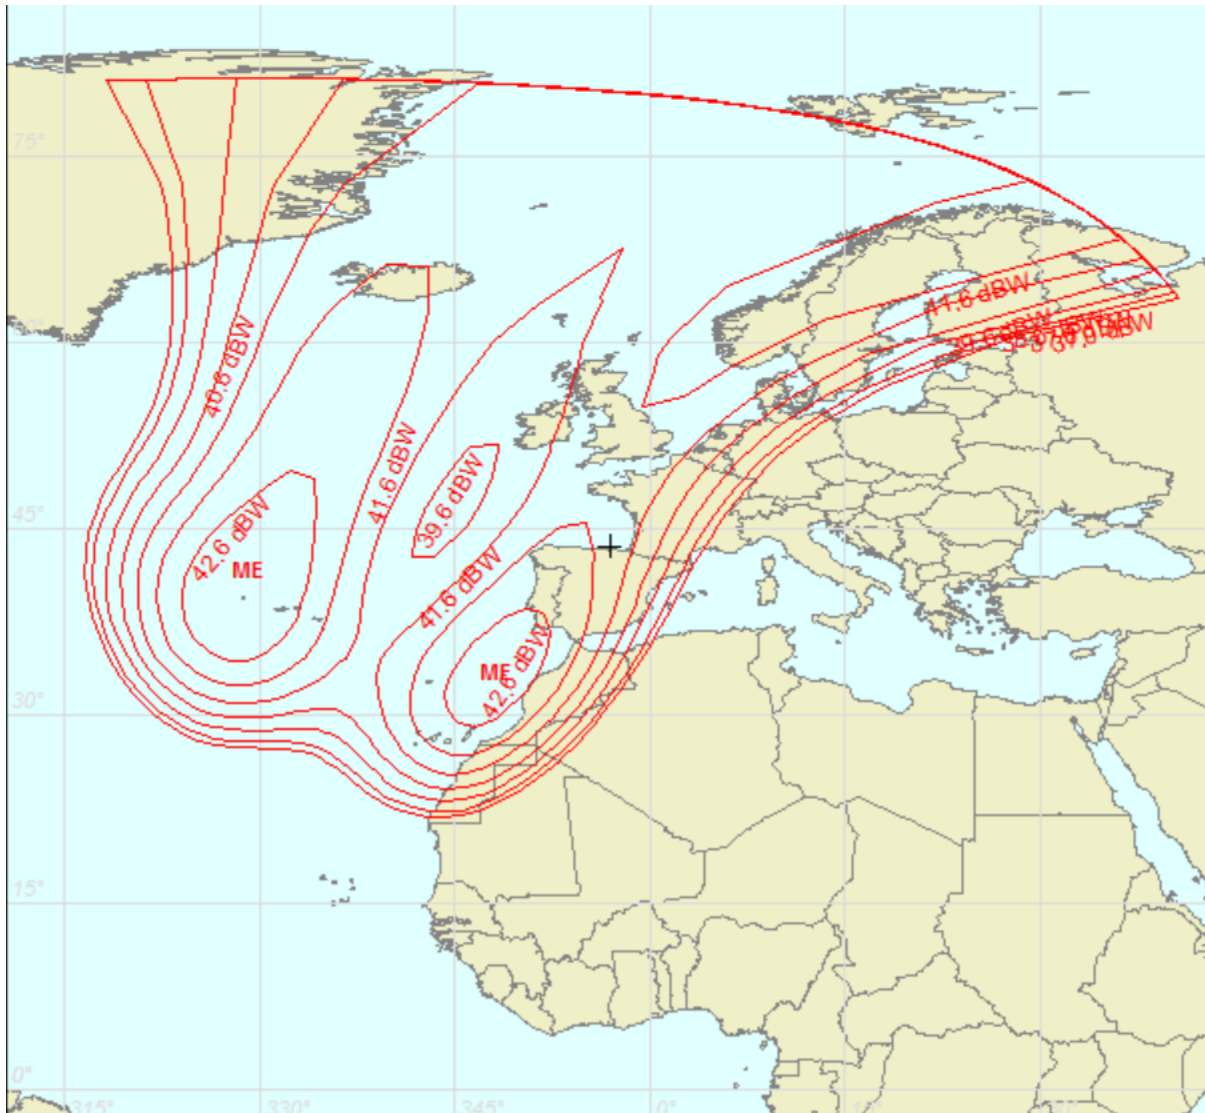

**Exhibit A: Intelsat 904 Proposed Beam Coverages**

Figure 1: C-Band Combined East Zone Beam

Figure 2: C-Band East Hemi Beam

Figure 3: C-Band Global A Beam

Figure 4: C-Band Global B Beam

Figure 5: C-Band North Atlantic Zone Beam

Figure 6: C-Band Northwest Zone Beam

Figure 7: C-Band Southwest Zone Beam

Figure 8: C-Band West Hemi Beam