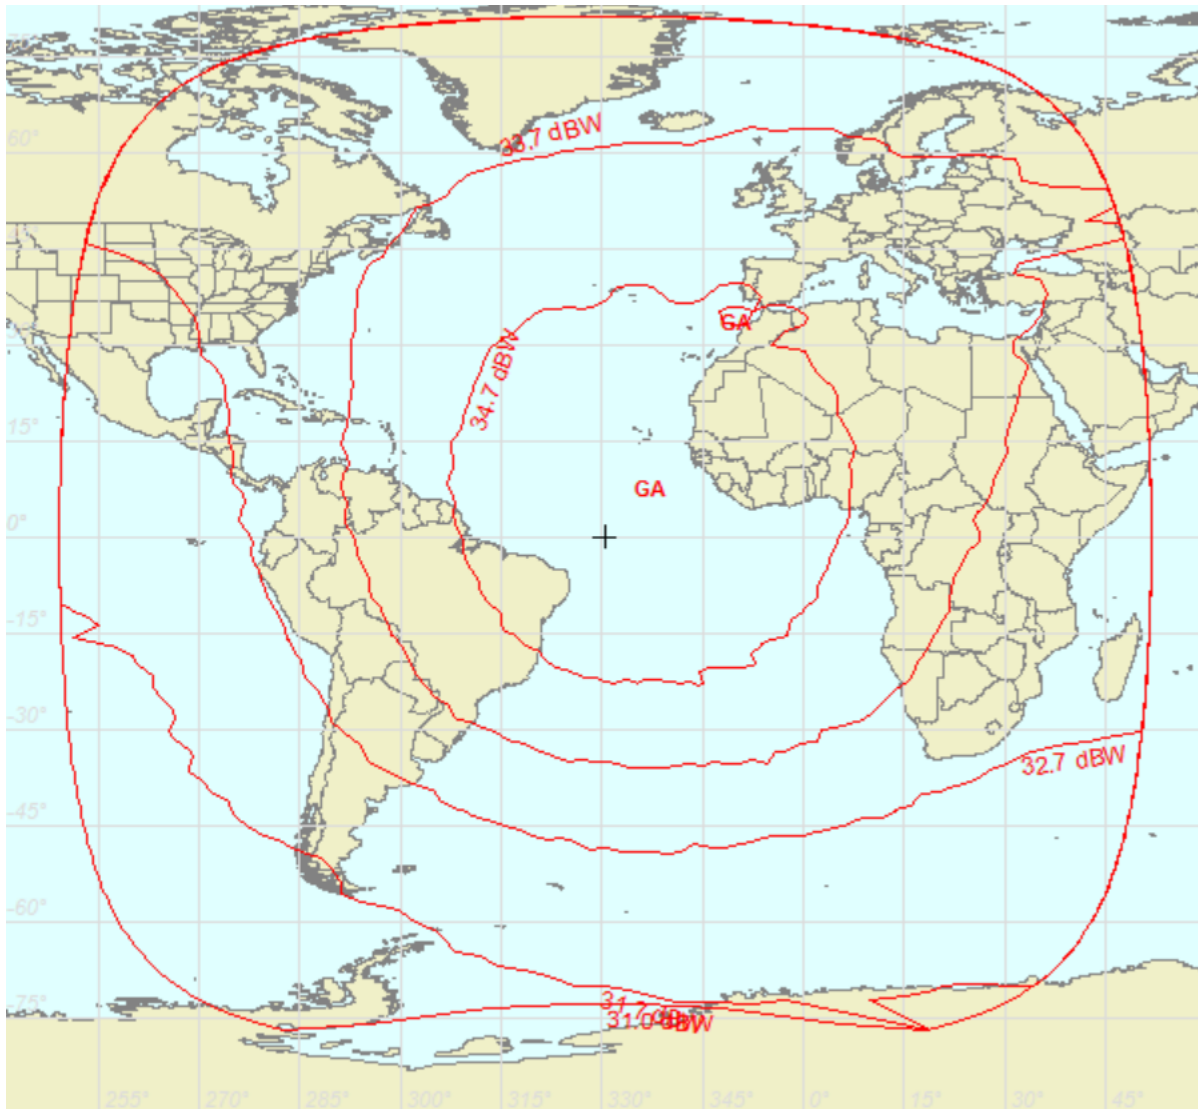

**Exhibit A: Intelsat 904 Proposed Beam Coverages**

Figure 1: C-Band Combined East Zone Beam

Figure 2: C-Band East Hemi Beam

Figure 3: C-Band Global A Beam

Figure 4: C-Band Global B Beam

Figure 5: C-Band North Atlantic Zone Beam

Figure 6: C-Band Northwest Zone Beam

Figure 7: C-Band Southwest Zone Beam

Figure 8: C-Band West Hemi Beam