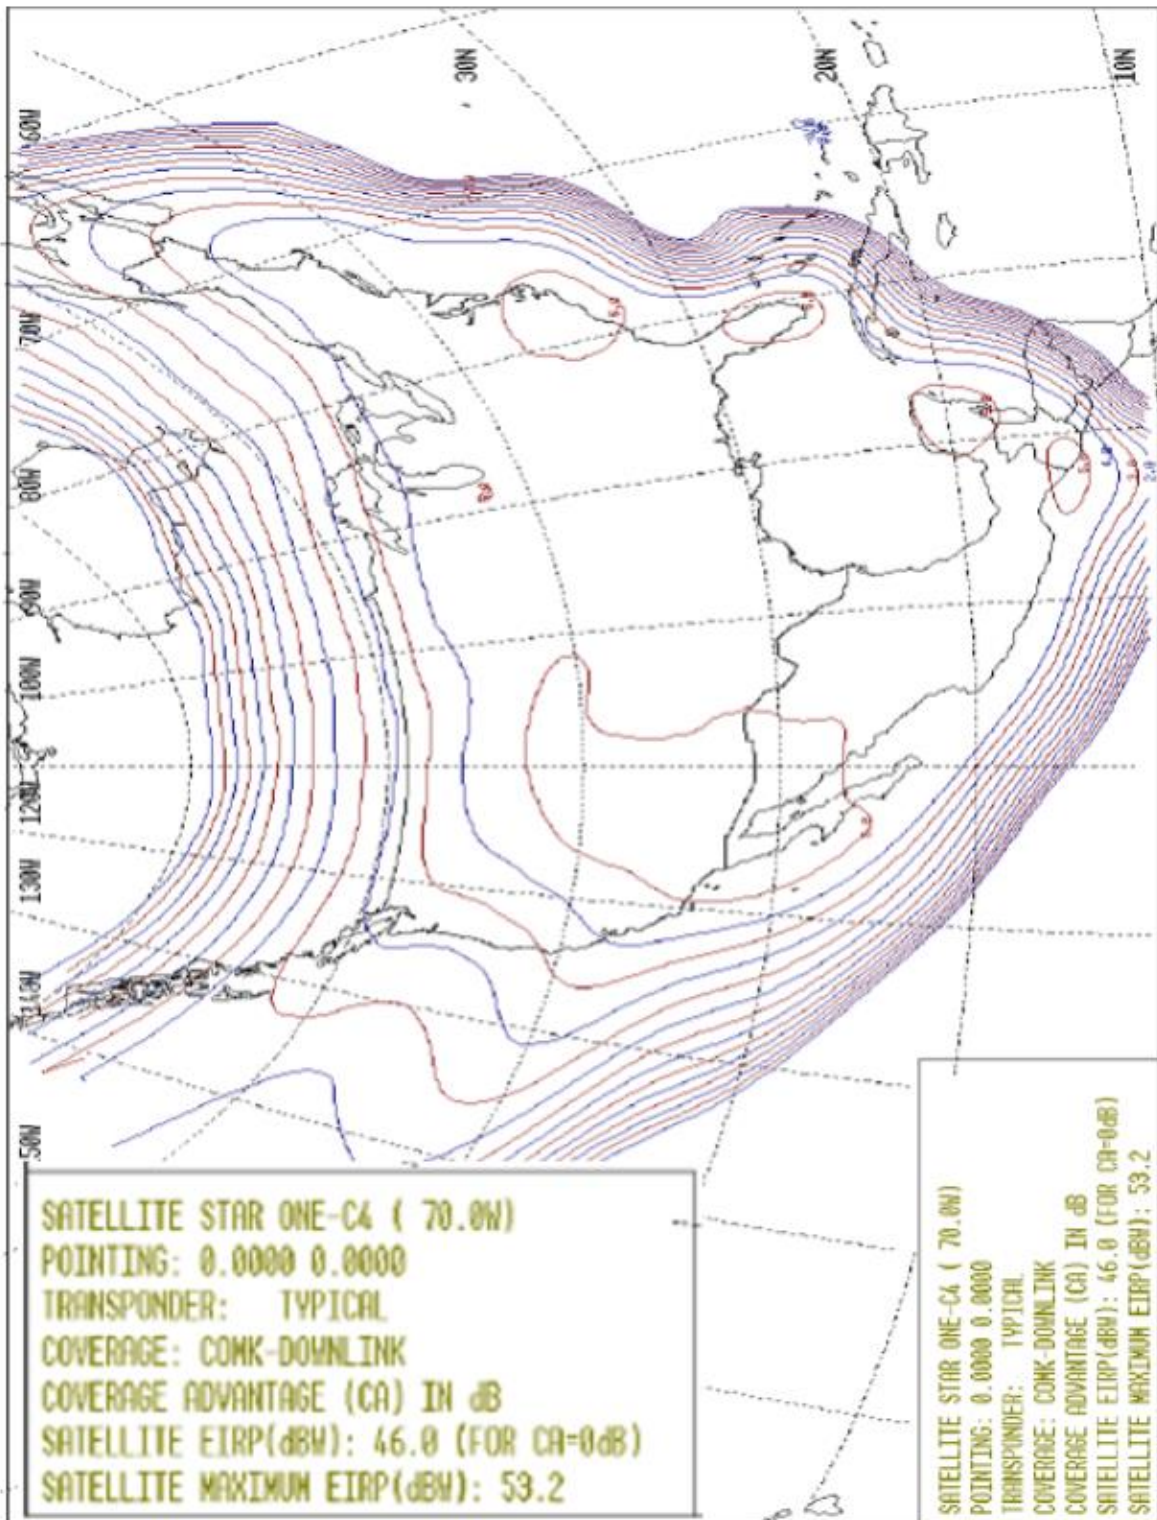

### 1.3.1.2. Downlink

Figure 5 - Star One C4 (EIRP) COMK Typical Downlink Coverage