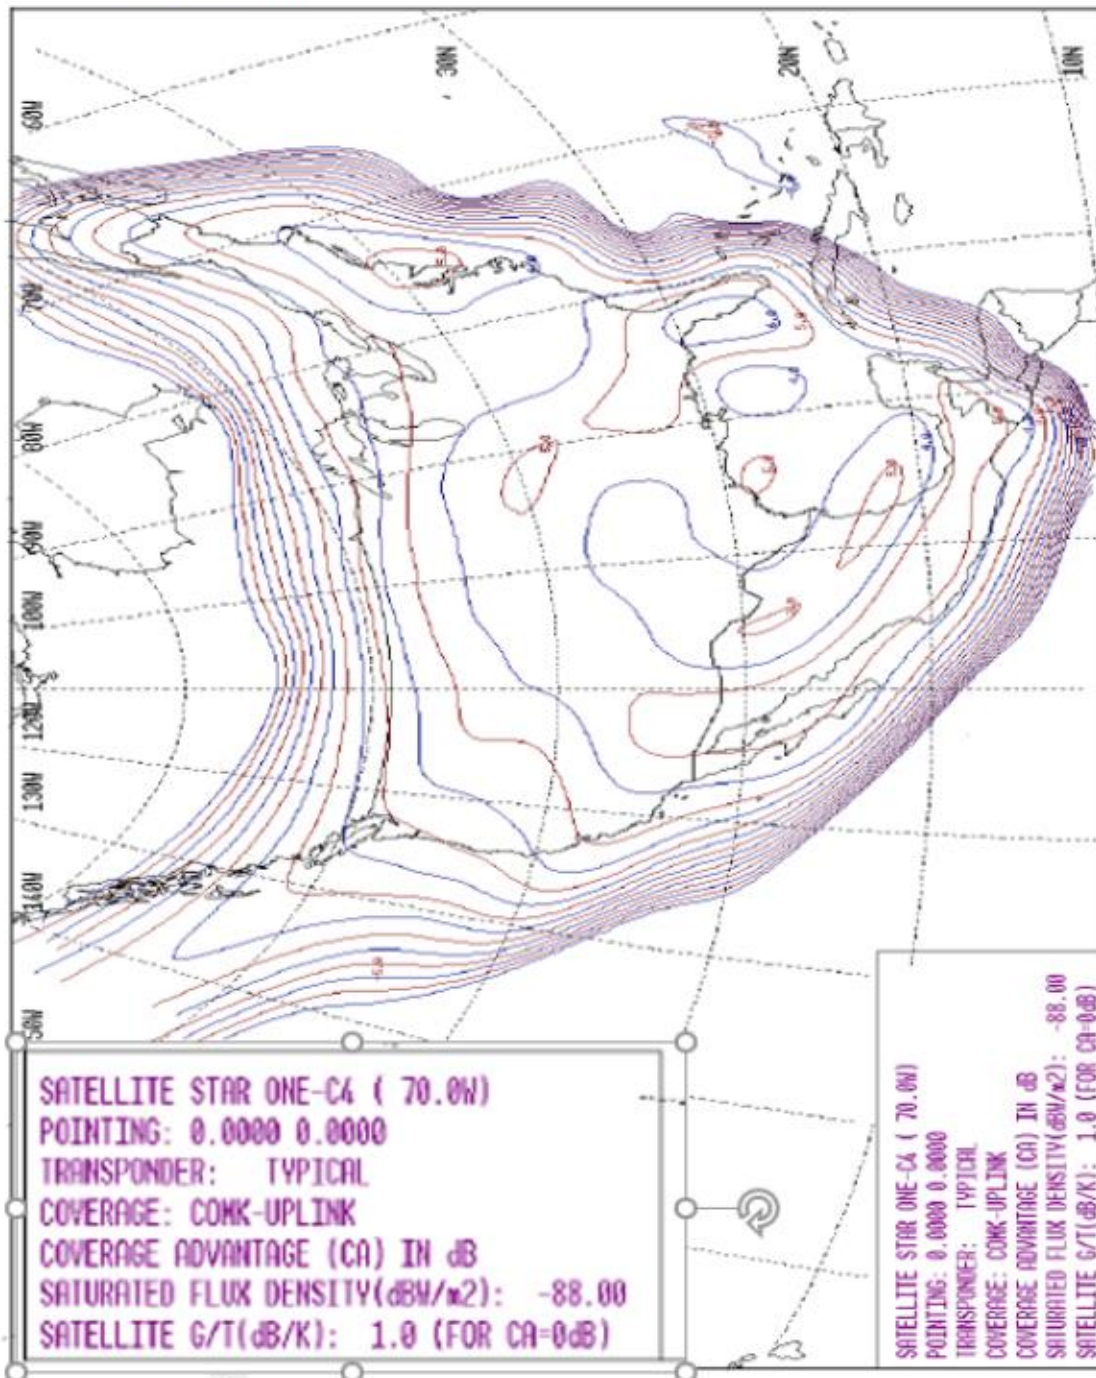

### 1.3.1.1 - Uplink

Figure 4 - Star One C4 (G/T) COMK Typical Uplink Coverage

### 1.3.1.2. Downlink

Figure 5 - Star One C4 (EIRP) COMK Typical Downlink Coverage