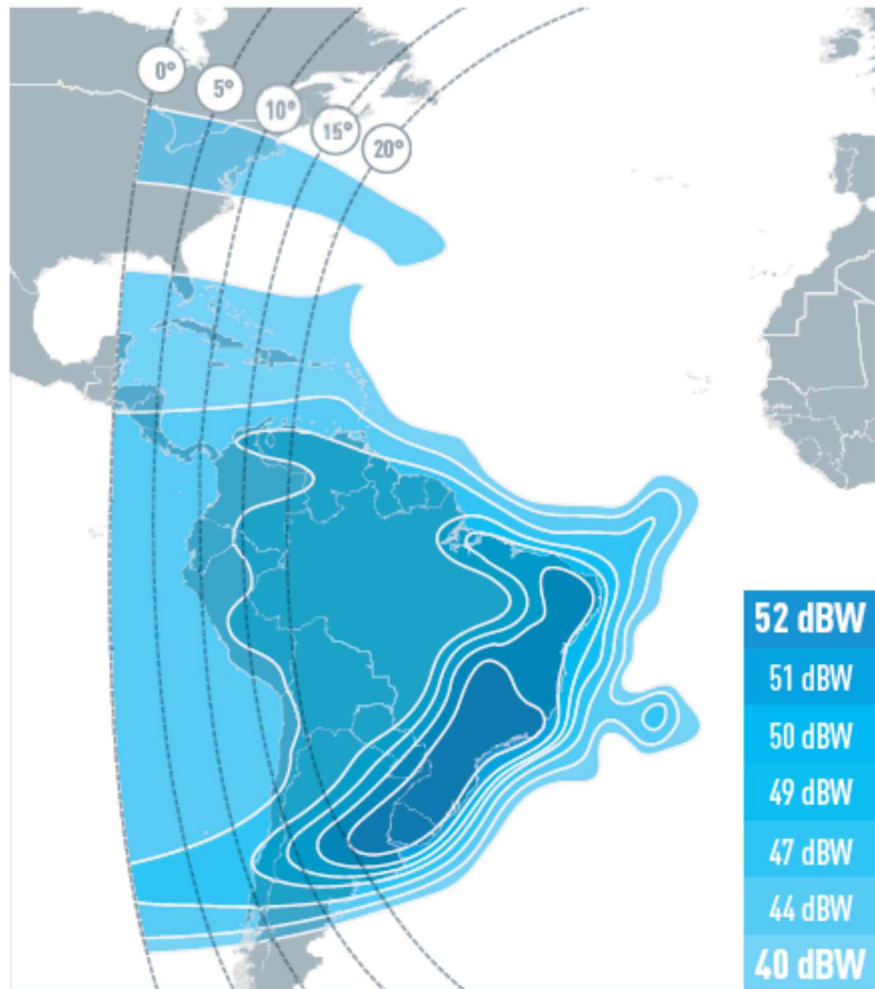

EUTELSAT 8 West B Service Areas

This document illustrates the service areas for the uplink and downlink beams in the accompanying Schedule S.

Americas

The Americas Service Area includes the Eastern third of North America, most of South America, the Bahamas and the Caribbean and is illustrated in Figure 1.

It reflects the service area for:

Uplink beams: UUH1, UUH2, UUV1 and UUV2

Downlink beams: UDH1, UDH2, UDV1 and UDV2

Figure 1 American Service Area of EUTELSAT 8 West B