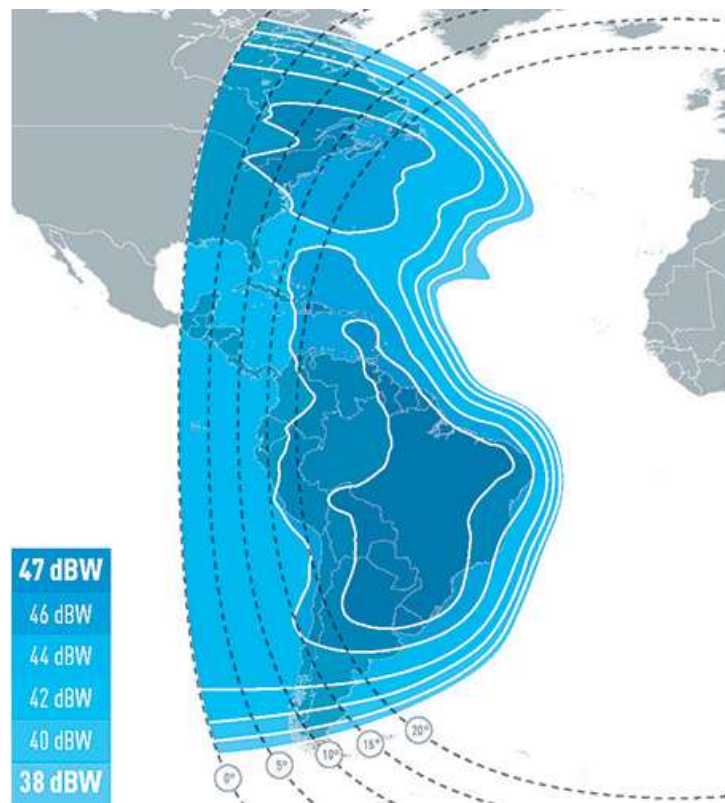

## EUTELSAT 12 West B Service Areas

This exhibit illustrates the current service area for the downlink beam in the accompanying Schedule S. The Americas beam service area includes the eastern third of North America, most of South America, the Bahamas, and the Caribbean and is illustrated in **Error! Reference source not found.**, below.

It reflects the service area for operations in the 11.2-11.45 GHz band:

Downlink beams: F1H7, F1V7

Figure 1 American Downlink Service Area - EUTELSAT 12 West B